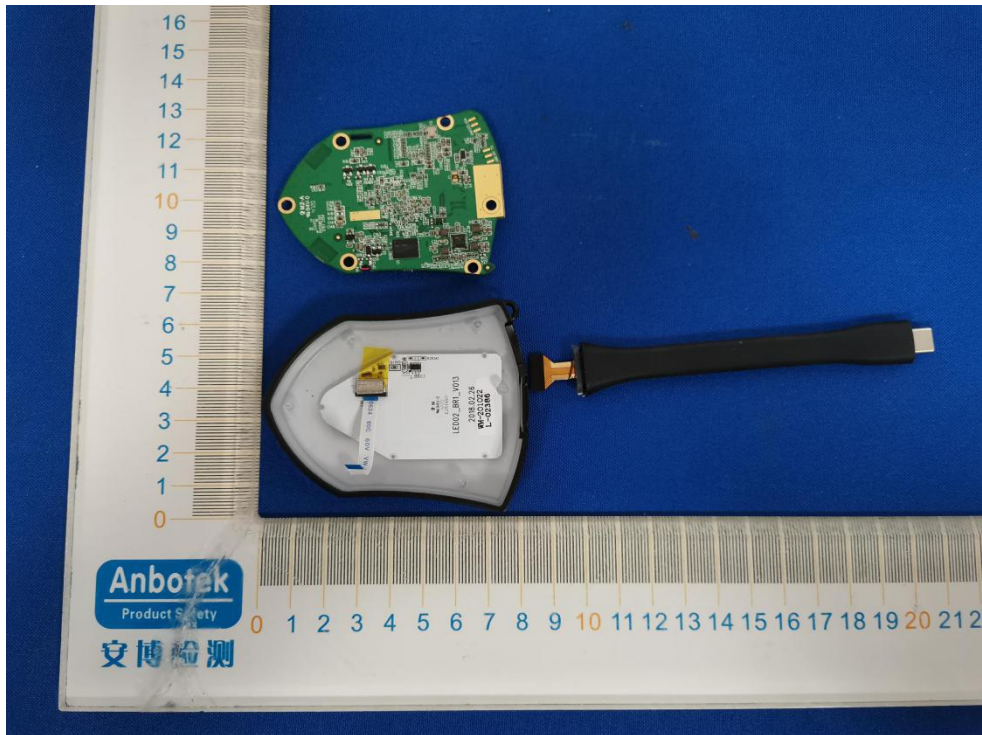

FCC ID: 2AWJK-WMT-C1

WIFI Antenna A

WIFI Antenna B