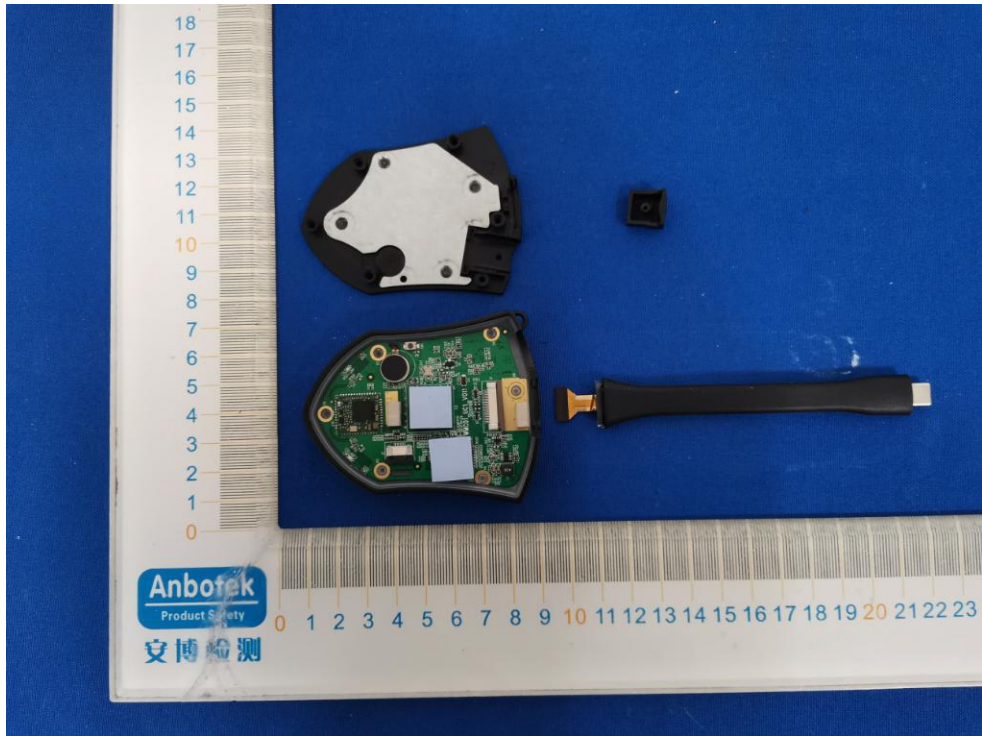

FCC ID: 2AWJK-WMT-C1

WIFI Antenna A

WIFI Antenna B