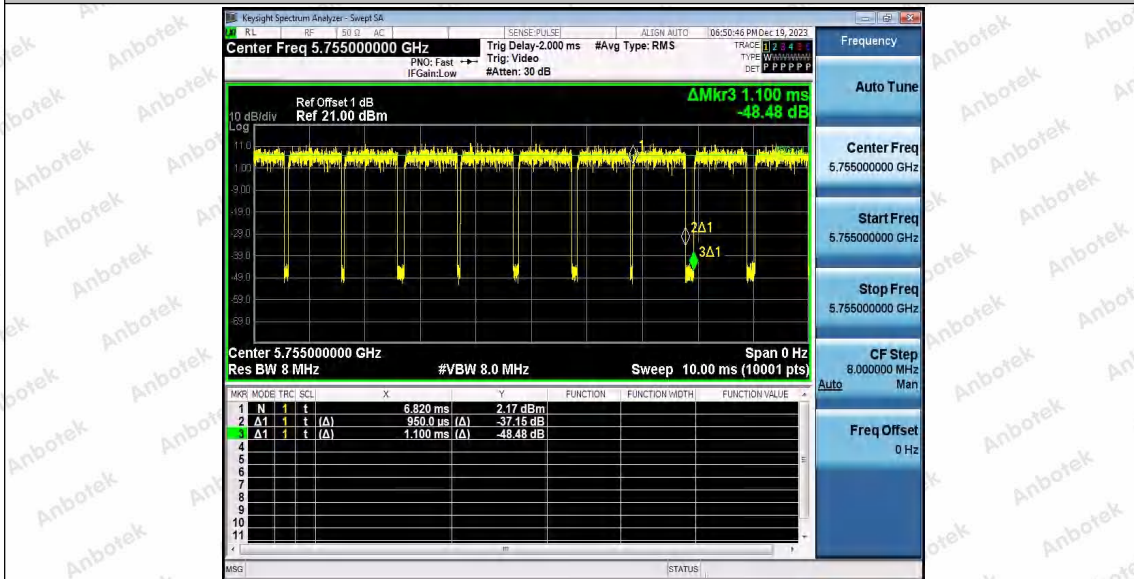

Hotline
400-003-0500
www.anbotek.com.cn

11AC40SISO_Ant1_5230

11AC40SISO_Ant1_5755

Shenzhen Anbotek Compliance Laboratory Limited

Address: 1/F., Building D, Sogood Science and Technology Park, Sanwei Community, Hangcheng Street, Bao'an District, Shenzhen, Guangdong, China.
 Tel: (86) 0755-26066440 Fax: (86) 0755-26014772 Email: service@anbotek.com