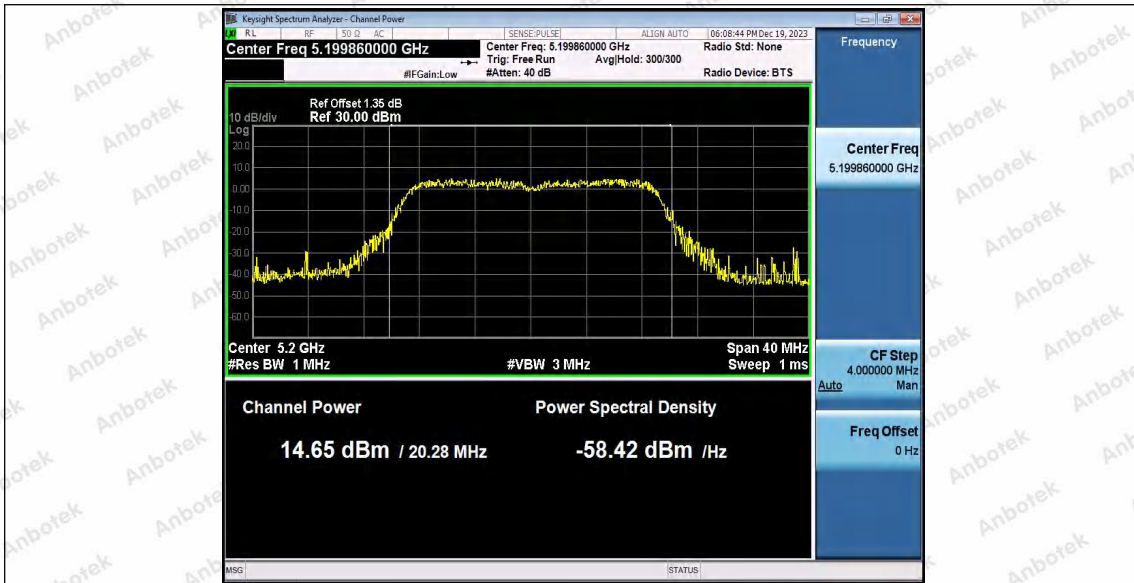

Shenzhen Anbotek Compliance Laboratory Limited

Address: 1/F., Building D, Sogood Science and Technology Park, Sanwei Community, Hangcheng Street, Bao'an District, Shenzhen, Guangdong, China.
Tel: (86) 0755-26066440 Fax: (86) 0755-26014772 Email: service@anbotek.com

Hotline: 400-003-0500
www.anbotek.com.cn