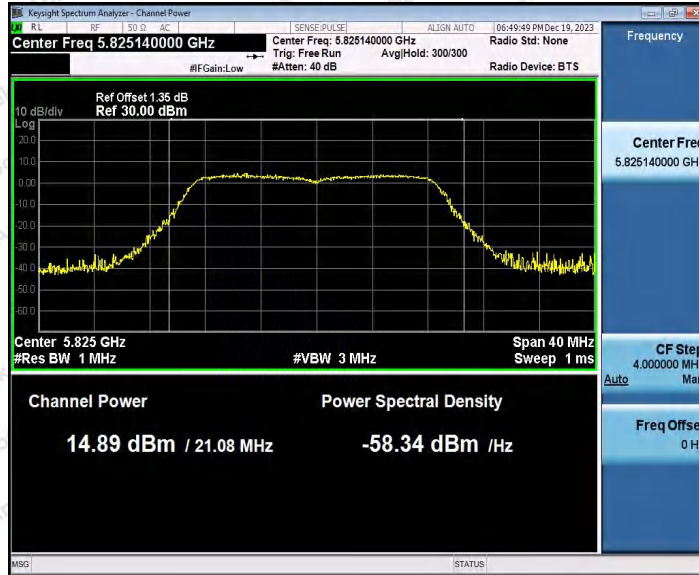

11AC20SISO_Ant1_5825

11AC40SISO_Ant1_5190

Shenzhen Anbotek Compliance Laboratory Limited

Address: 1/F., Building D, Sogood Science and Technology Park, Sanwei Community, Hangcheng Street, Bao'an District, Shenzhen, Guangdong, China.
Tel: (86) 0755-26066440 Fax: (86) 0755-26014772 Email: service@anbotek.com

Hotline: 400-003-0500
www.anbotek.com.cn