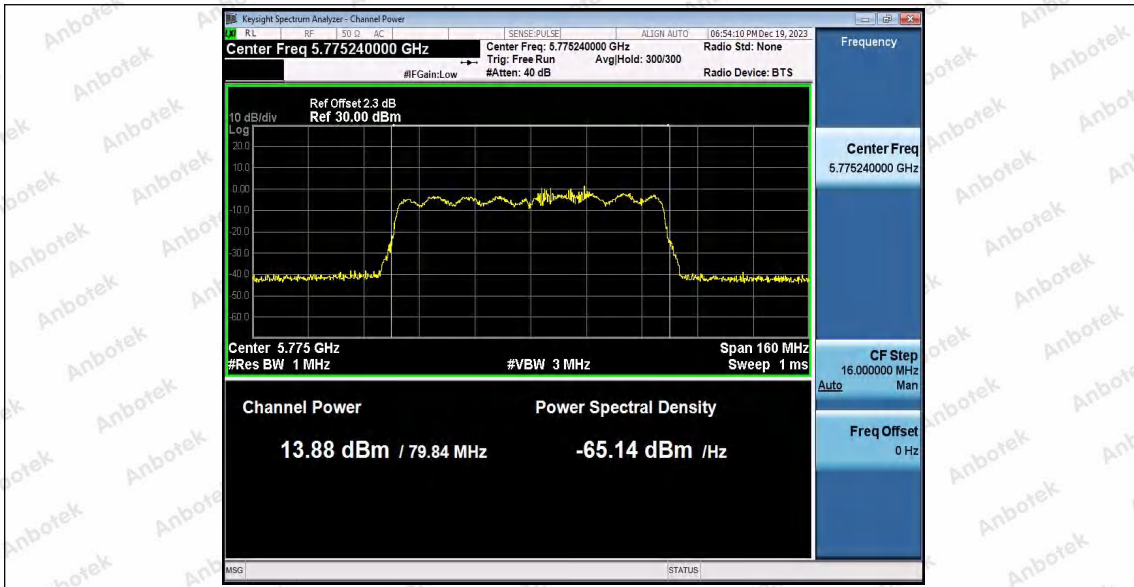

Shenzhen Anbotek Compliance Laboratory Limited

Address: 1/F., Building D, Sogood Science and Technology Park, Sanwei Community, Hangcheng Street, Bao'an District, Shenzhen, Guangdong, China.
Tel: (86) 0755-26066440 Fax: (86) 0755-26014772 Email: service@anbotek.com

Hotline
400-003-0500
www.anbotek.com.cn