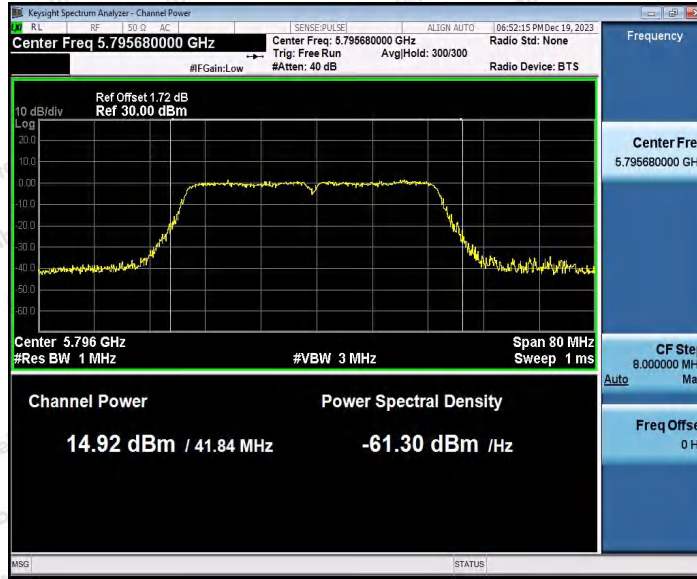

11AC40SISO_Ant1_5795