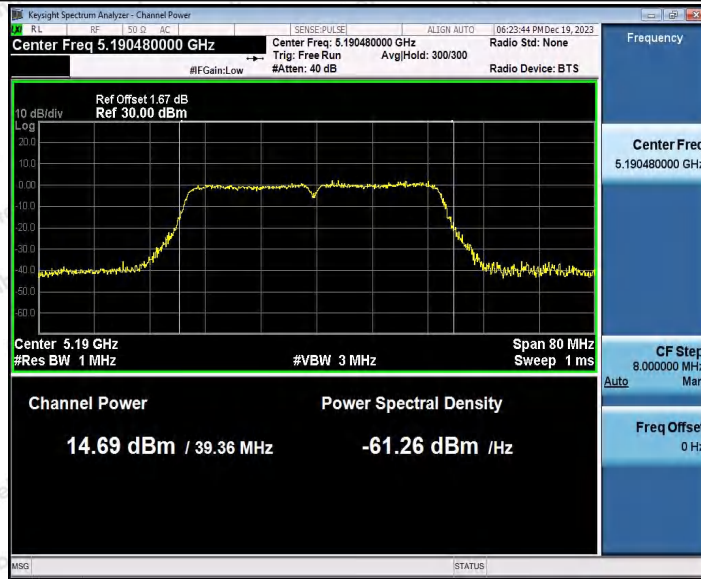

Shenzhen Anbotek Compliance Laboratory Limited

Address: 1/F., Building D, Sogood Science and Technology Park, Sanwei Community, Hangcheng Street, Bao'an District, Shenzhen, Guangdong, China.
Tel: (86) 0755-26066440 Fax: (86) 0755-26014772 Email: service@anbotek.com

Hotline
400-003-0500
www.anbotek.com.cn