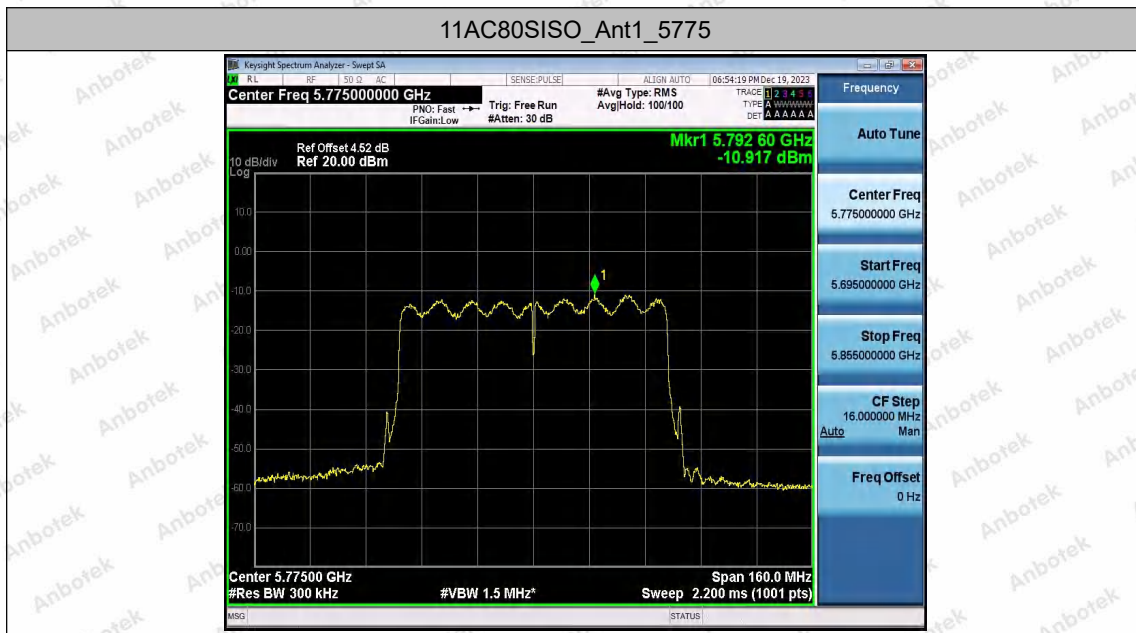

---End---

Shenzhen Anbotek Compliance Laboratory Limited

Address: 1/F., Building D, Sogood Science and Technology Park, Sanwei Community, Hangcheng Street, Bao'an District, Shenzhen, Guangdong, China.
Tel: (86) 0755-26066440 Fax: (86) 0755-26014772 Email: service@anbotek.com

Hotline
400-003-0500
www.anbotek.com.cn