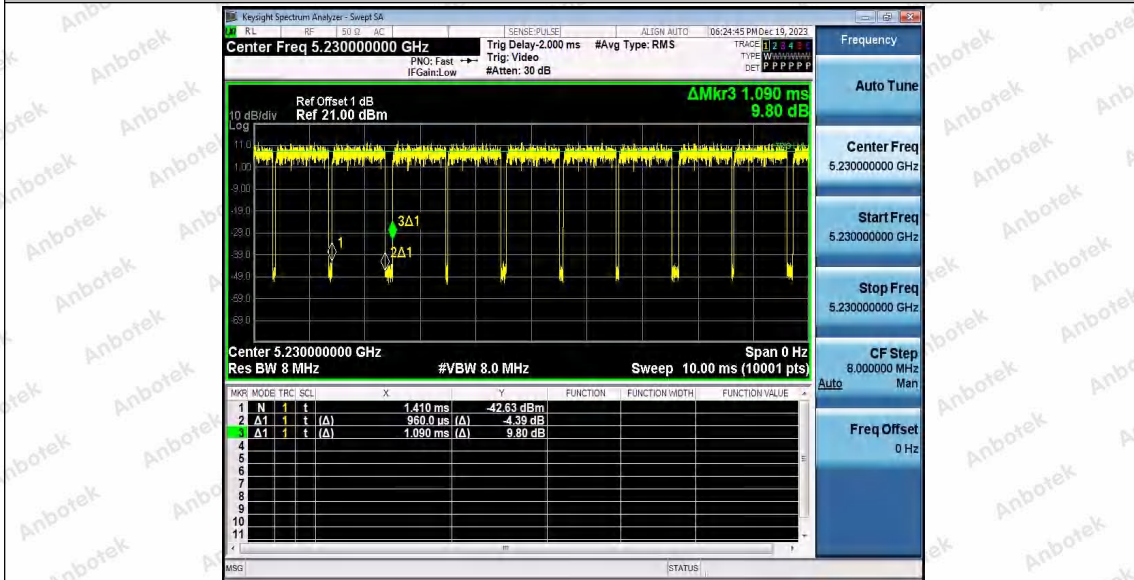

11AC40SISO_Ant1_5230