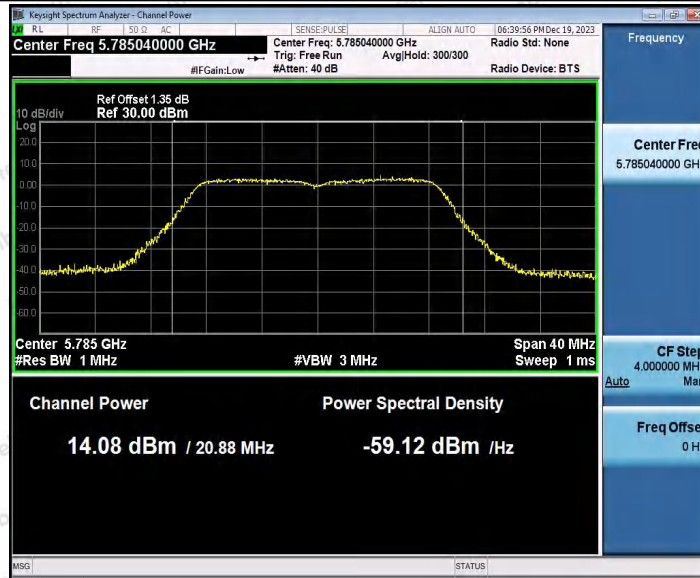

11N20SISO_Ant1_5785