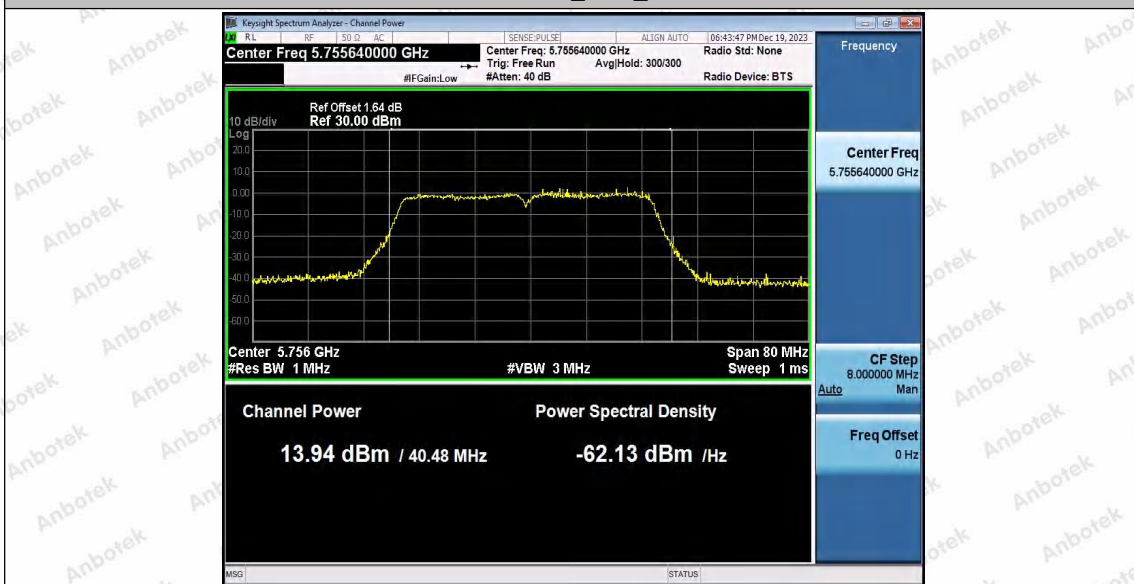

Hotline: 400-003-0500
 www.anbotek.com.cn

11N40SISO_Ant1_5230

11N40SISO_Ant1_5755

Shenzhen Anbotek Compliance Laboratory Limited

Address: 1/F., Building D, Sogood Science and Technology Park, Sanwei Community, Hangcheng Street, Bao'an District, Shenzhen, Guangdong, China.
 Tel: (86) 0755-26066440 Fax: (86) 0755-26014772 Email: service@anbotek.com