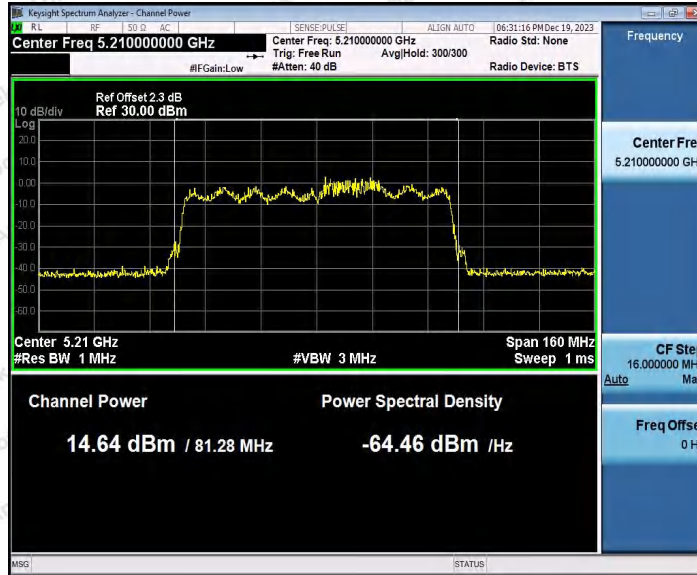

11AC80SISO_Ant1_5210

11AC80SISO_Ant1_5775

Shenzhen Anbotek Compliance Laboratory Limited

Address: 1/F., Building D, Sogood Science and Technology Park, Sanwei Community, Hangcheng Street, Bao'an District, Shenzhen, Guangdong, China.
Tel: (86) 0755-26066440 Fax: (86) 0755-26014772 Email: service@anbotek.com

Hotline: 400-003-0500
www.anbotek.com.cn