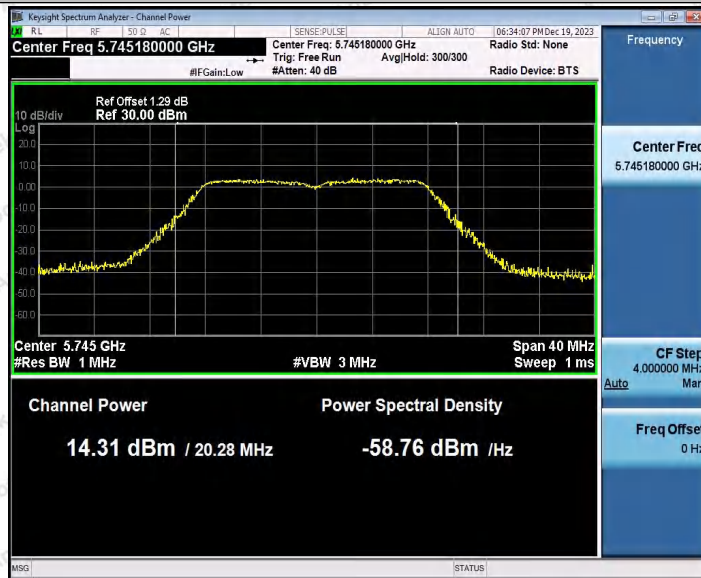

11A_Ant1_5745