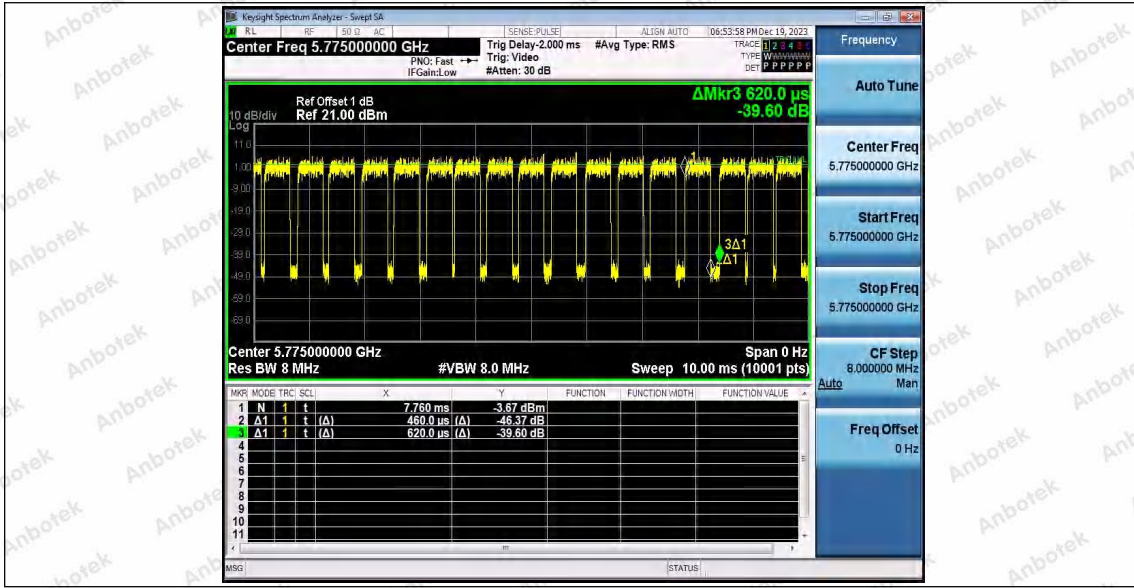

Shenzhen Anbotek Compliance Laboratory Limited

Address: 1/F., Building D, Sogood Science and Technology Park, Sanwei Community, Hangcheng Street, Bao'an District, Shenzhen, Guangdong, China.
Tel: (86) 0755-26066440 Fax: (86) 0755-26014772 Email: service@anbotek.com

Hotline 400-003-0500
www.anbotek.com.cn