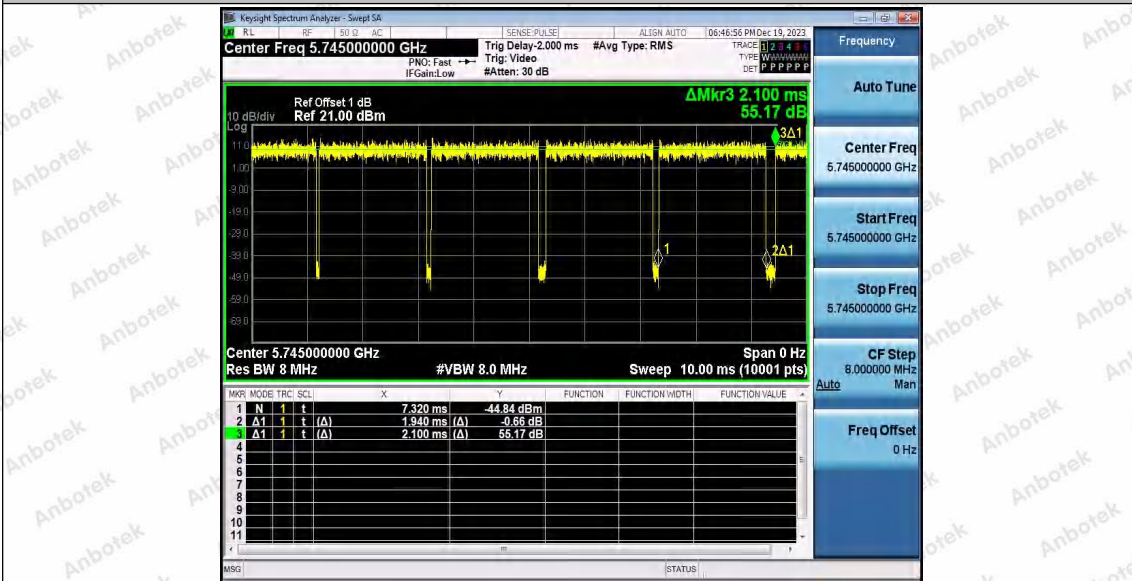

Hotline
 400-003-0500
 www.anbotek.com.cn

11AC20SISO_Ant1_5240

11AC20SISO_Ant1_5745

Shenzhen Anbotek Compliance Laboratory Limited

Address: 1/F., Building D, Sogood Science and Technology Park, Sanwei Community, Hangcheng Street, Bao'an District, Shenzhen, Guangdong, China.
 Tel: (86) 0755-26066440 Fax: (86) 0755-26014772 Email: service@anbotek.com