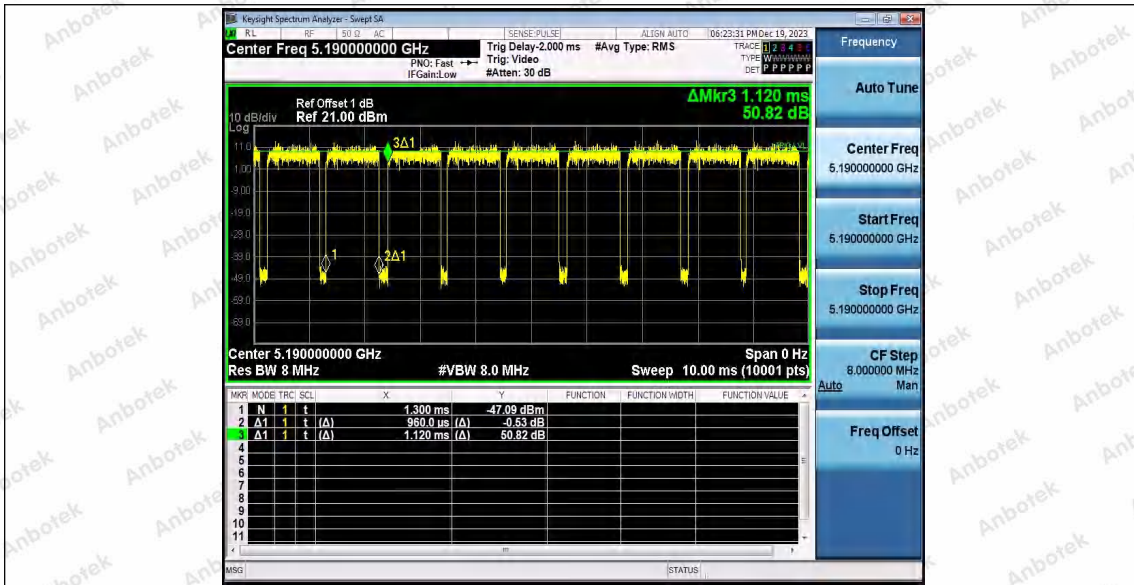

Shenzhen Anbotek Compliance Laboratory Limited

Address: 1/F., Building D, Sogood Science and Technology Park, Sanwei Community, Hangcheng Street, Bao'an District, Shenzhen, Guangdong, China.
Tel: (86) 0755-26066440 Fax: (86) 0755-26014772 Email: service@anbotek.com

Hotline 400-003-0500
www.anbotek.com.cn