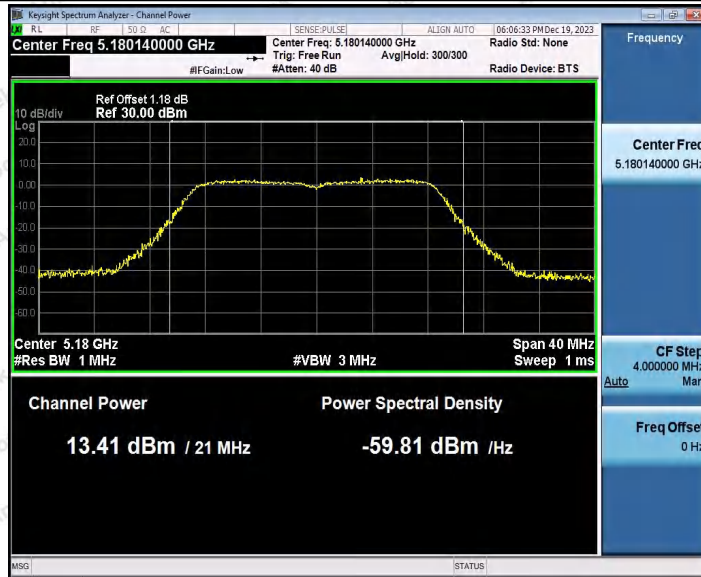

11N20SISO_Ant1_5180

11N20SISO_Ant1_5200

Shenzhen Anbotek Compliance Laboratory Limited

Address: 1/F., Building D, Sogood Science and Technology Park, Sanwei Community, Hangcheng Street, Bao'an District, Shenzhen, Guangdong, China.
Tel: (86) 0755-26066440 Fax: (86) 0755-26014772 Email: service@anbotek.com

Hotline
400-003-0500
www.anbotek.com.cn