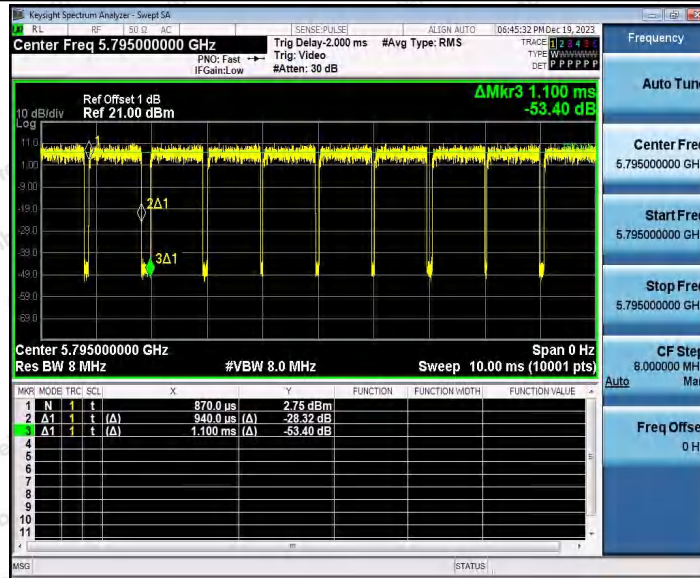

11N40SISO_Ant1_5795