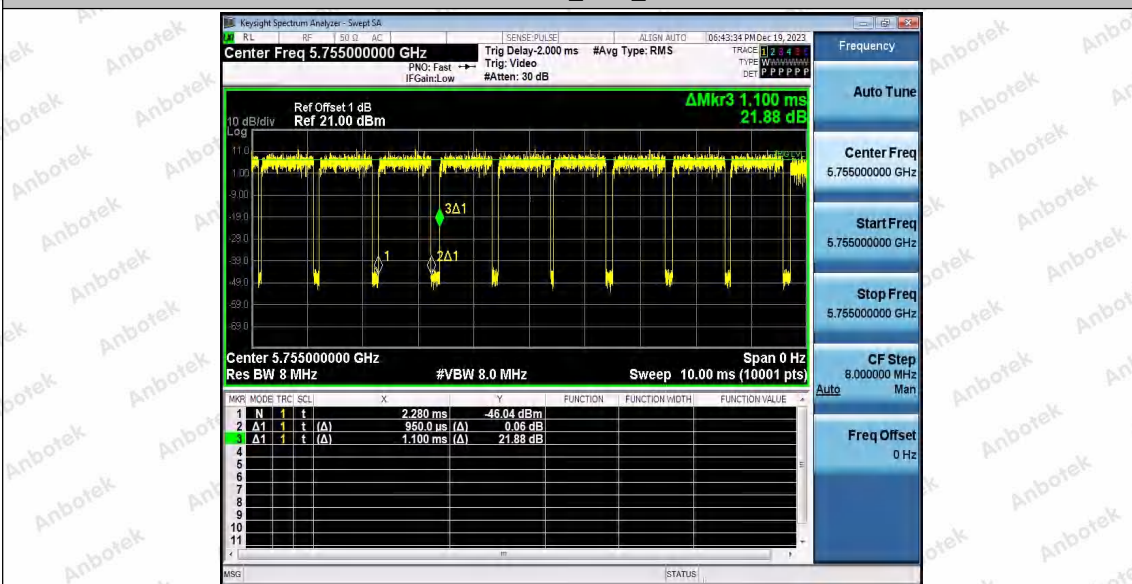

11N40SISO_Ant1_5230

11N40SISO_Ant1_5755

Shenzhen Anbotek Compliance Laboratory Limited

Address: 1/F., Building D, Sogood Science and Technology Park, Sanwei Community, Hangcheng Street, Bao'an District, Shenzhen, Guangdong, China.
 Tel: (86) 0755-26066440 Fax: (86) 0755-26014772 Email: service@anbotek.com