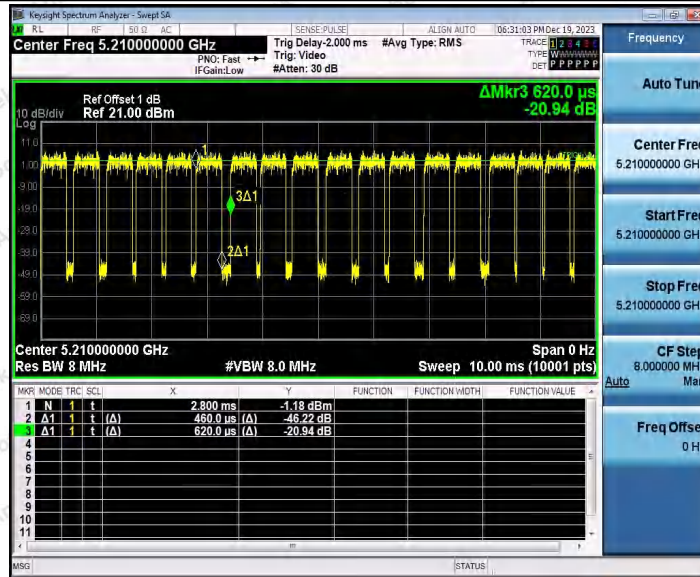

11AC80SISO_Ant1_5210

11AC80SISO_Ant1_5775

Shenzhen Anbotek Compliance Laboratory Limited

Address: 1/F., Building D, Sogood Science and Technology Park, Sanwei Community, Hangcheng Street, Bao'an District, Shenzhen, Guangdong, China.
Tel: (86) 0755-26066440 Fax: (86) 0755-26014772 Email: service@anbotek.com

Hotline 400-003-0500
www.anbotek.com.cn