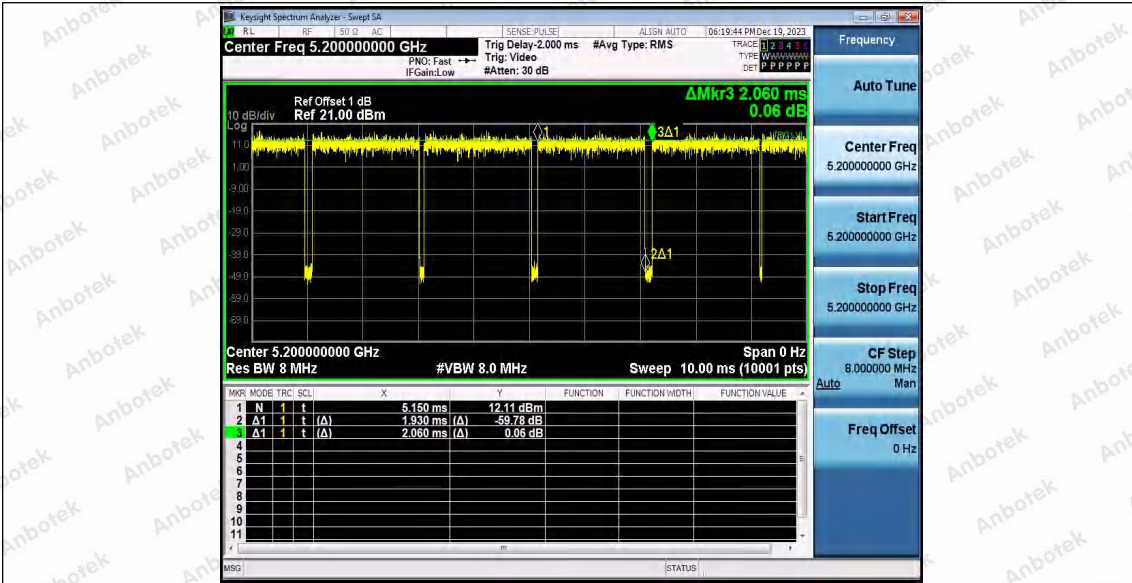

Shenzhen Anbotek Compliance Laboratory Limited

Address: 1/F., Building D, Sogood Science and Technology Park, Sanwei Community, Hangcheng Street, Bao'an District, Shenzhen, Guangdong, China.
Tel: (86) 0755-26066440 Fax: (86) 0755-26014772 Email: service@anbotek.com

Hotline
400-003-0500
www.anbotek.com.cn