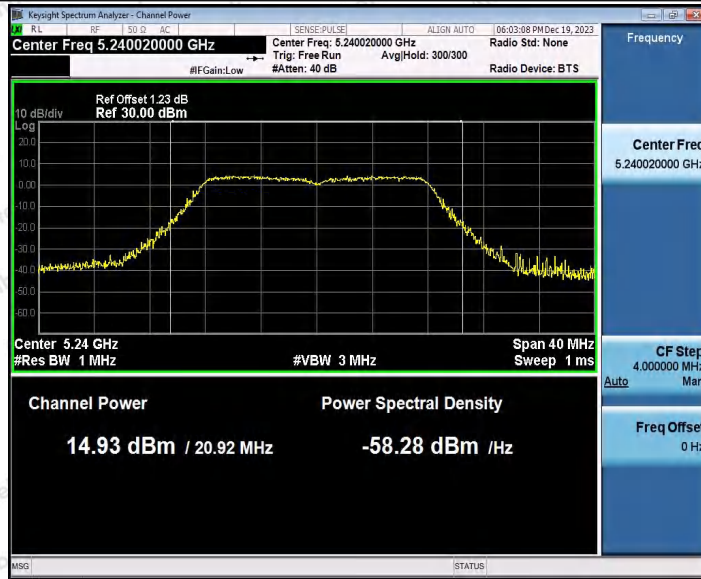

Shenzhen Anbotek Compliance Laboratory Limited

Address: 1/F., Building D, Sogood Science and Technology Park, Sanwei Community, Hangcheng Street, Bao'an District, Shenzhen, Guangdong, China.
Tel: (86) 0755-26066440 Fax: (86) 0755-26014772 Email: service@anbotek.com

Hotline: 400-003-0500
www.anbotek.com.cn