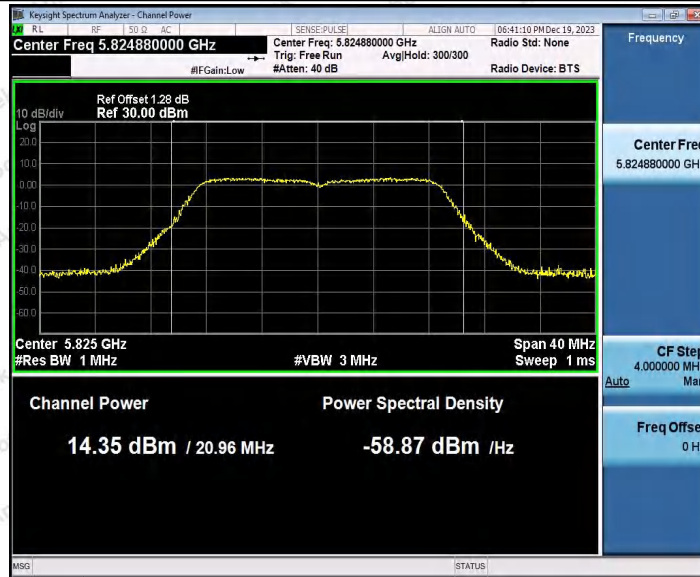

11N20SISO_Ant1_5825

11N40SISO_Ant1_5190

Shenzhen Anbotek Compliance Laboratory Limited

Address: 1/F., Building D, Sogood Science and Technology Park, Sanwei Community, Hangcheng Street, Bao'an District, Shenzhen, Guangdong, China.
Tel: (86) 0755-26066440 Fax: (86) 0755-26014772 Email: service@anbotek.com

Hotline: 400-003-0500
www.anbotek.com.cn