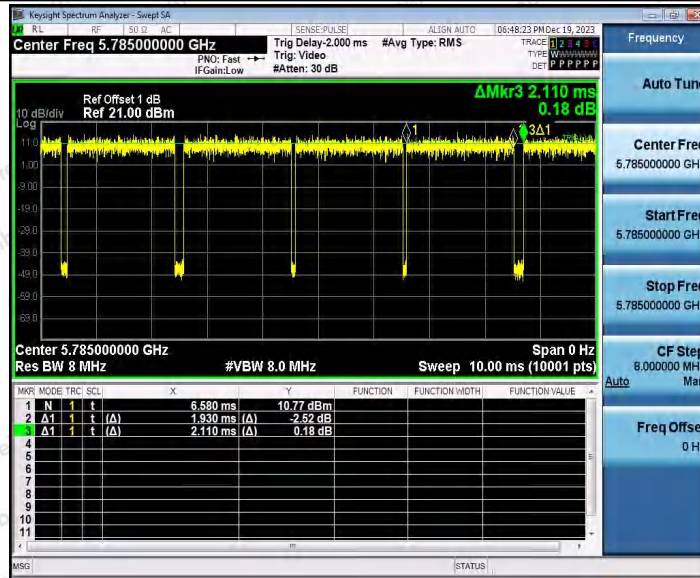

11AC20SISO_Ant1_5785