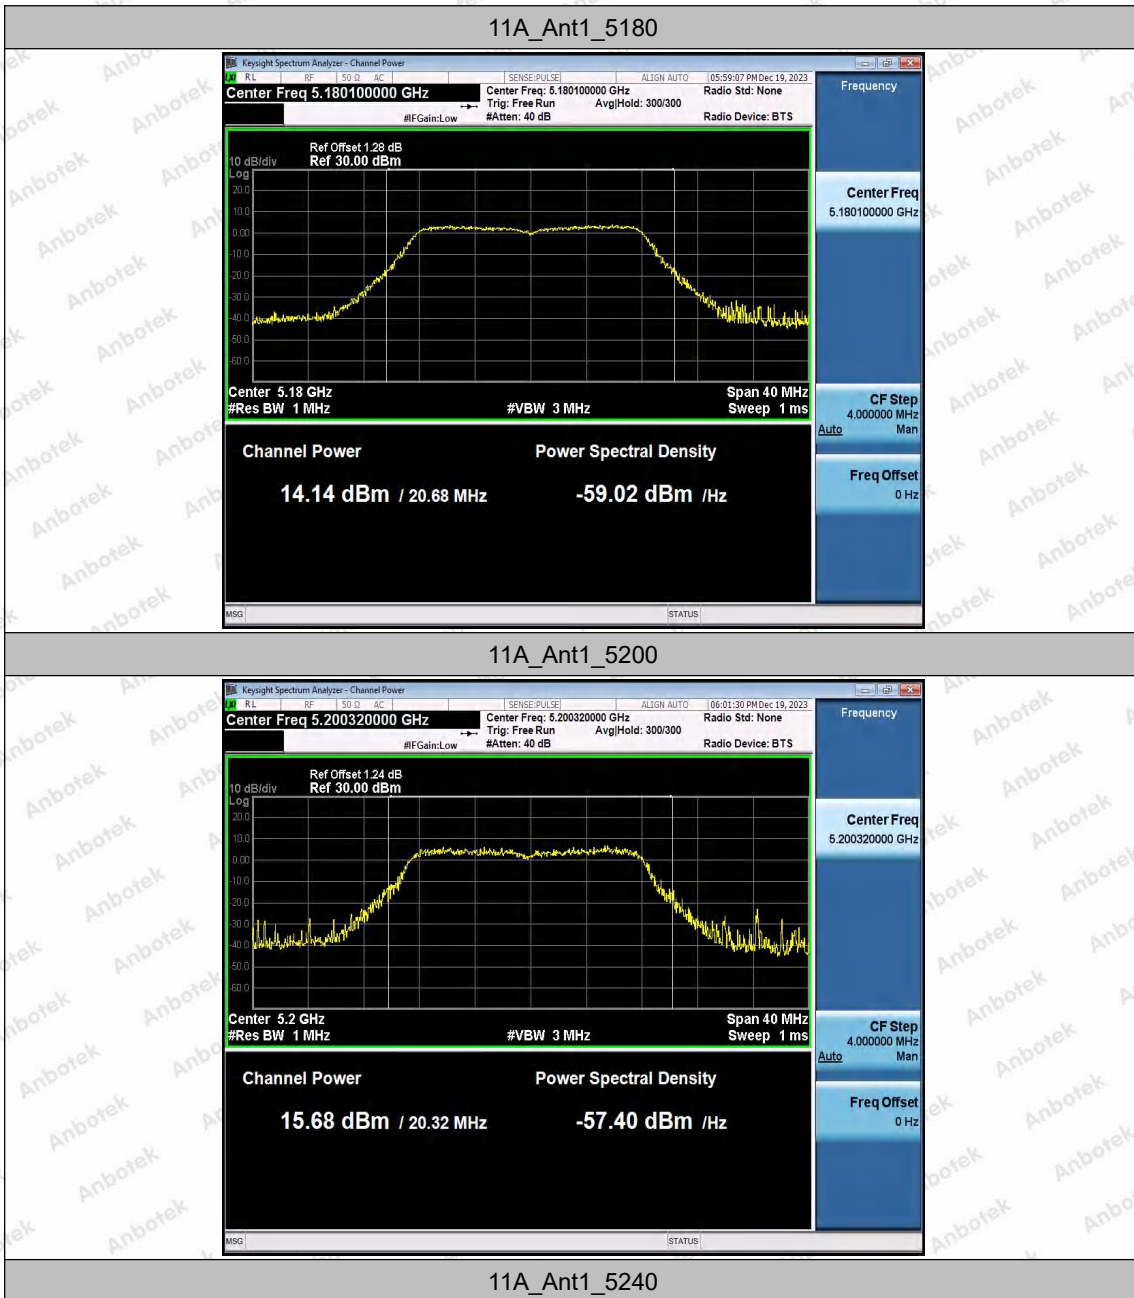

Test Graphs Channel Power

Shenzhen Anbotek Compliance Laboratory Limited

Address: 1/F., Building D, Sogood Science and Technology Park, Sanwei Community, Hangcheng Street, Bao'an District, Shenzhen, Guangdong, China.
Tel: (86) 0755-26066440 Fax: (86) 0755-26014772 Email: service@anbotek.com

Hotline
400-003-0500
www.anbotek.com.cn