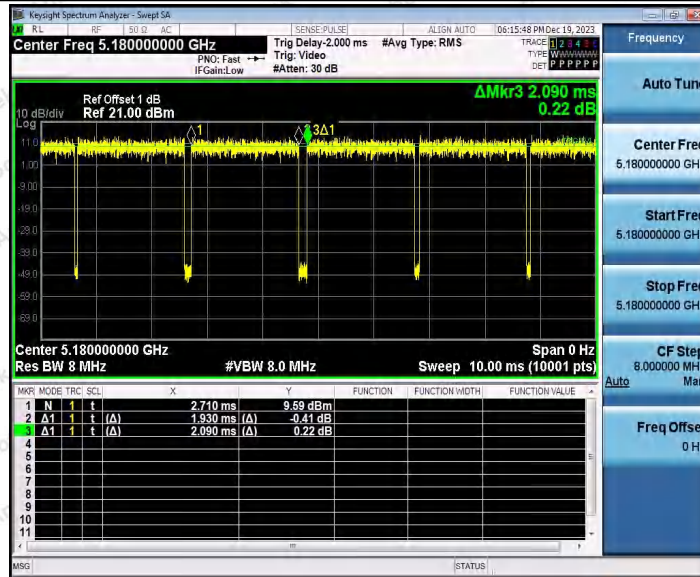

11AC20SISO_Ant1_5180

11AC20SISO_Ant1_5200

Shenzhen Anbotek Compliance Laboratory Limited

Address: 1/F., Building D, Sogood Science and Technology Park, Sanwei Community, Hangcheng Street, Bao'an District, Shenzhen, Guangdong, China.
Tel: (86) 0755-26066440 Fax: (86) 0755-26014772 Email: service@anbotek.com

Hotline
400-003-0500
www.anbotek.com.cn