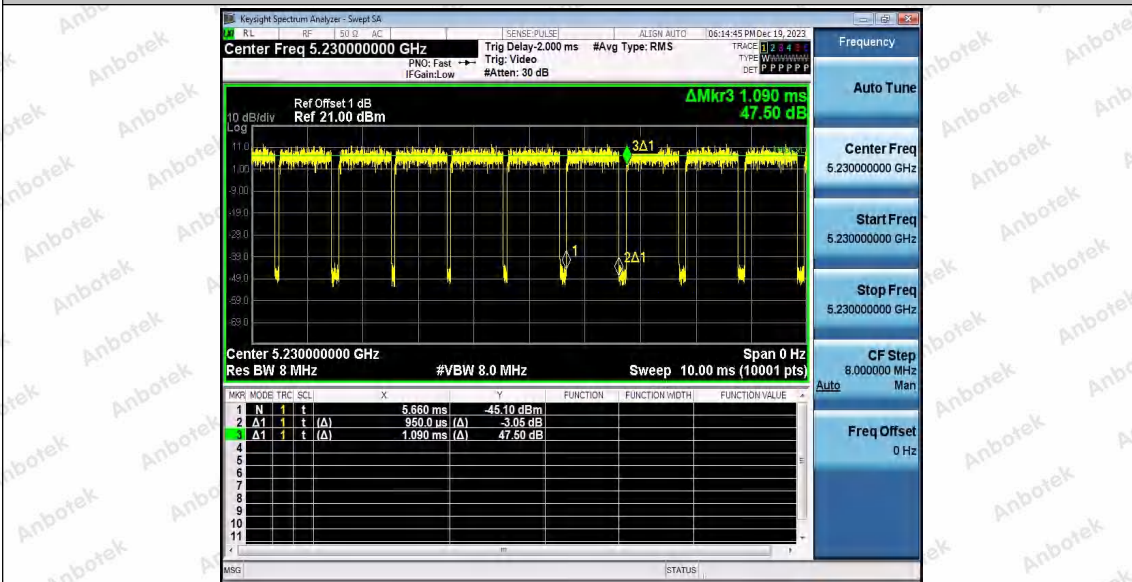

11N40SISO_Ant1_5230

11N40SISO_Ant1_5755

Shenzhen Anbotek Compliance Laboratory Limited

Address: 1/F., Building D, Sogood Science and Technology Park, Sanwei Community, Hangcheng Street, Bao'an District, Shenzhen, Guangdong, China.
 Tel: (86) 0755-26066440 Fax: (86) 0755-26014772 Email: service@anbotek.com