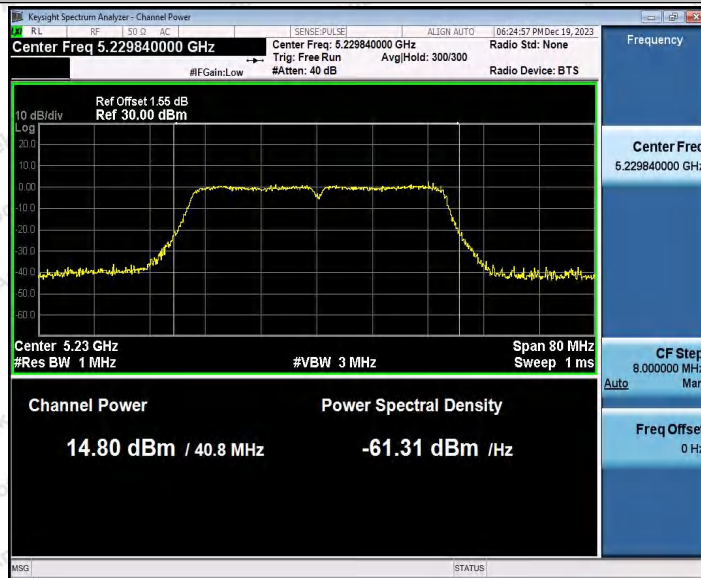

11AC40SISO_Ant1_5230