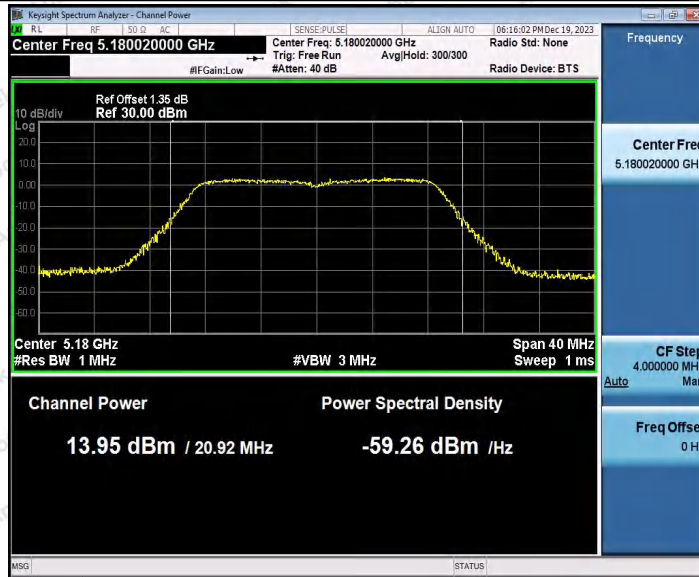

11AC20SISO_Ant1_5180

11AC20SISO_Ant1_5200

Shenzhen Anbotek Compliance Laboratory Limited

Address: 1/F., Building D, Sogood Science and Technology Park, Sanwei Community, Hangcheng Street, Bao'an District, Shenzhen, Guangdong, China.
Tel: (86) 0755-26066440 Fax: (86) 0755-26014772 Email: service@anbotek.com

Hotline
400-003-0500
www.anbotek.com.cn