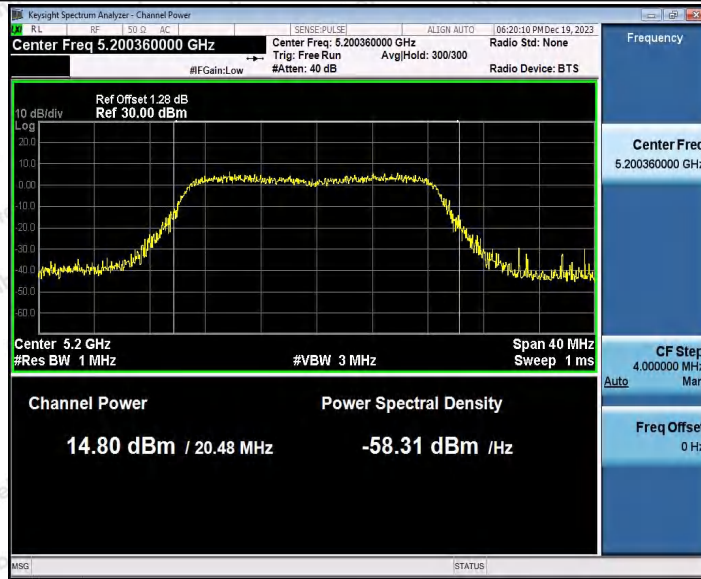

Shenzhen Anbotek Compliance Laboratory Limited

Address: 1/F., Building D, Sogood Science and Technology Park, Sanwei Community, Hangcheng Street, Bao'an District, Shenzhen, Guangdong, China.
Tel: (86) 0755-26066440 Fax: (86) 0755-26014772 Email: service@anbotek.com

Hotline 400-003-0500
www.anbotek.com.cn