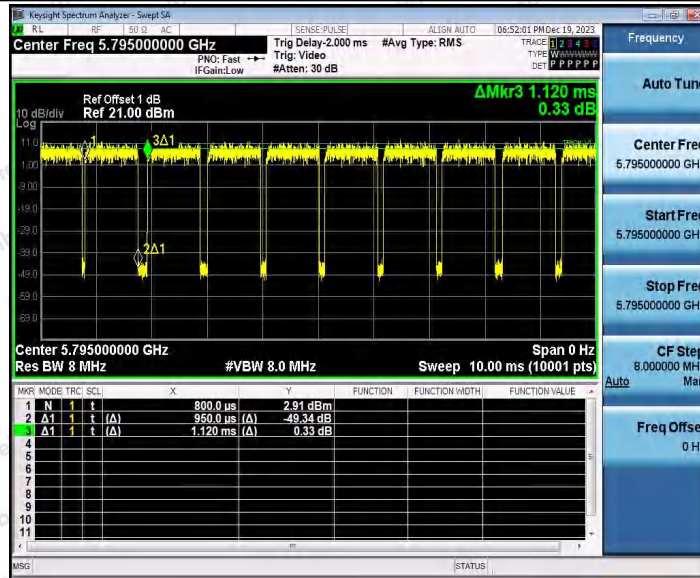

11AC40SISO_Ant1_5795