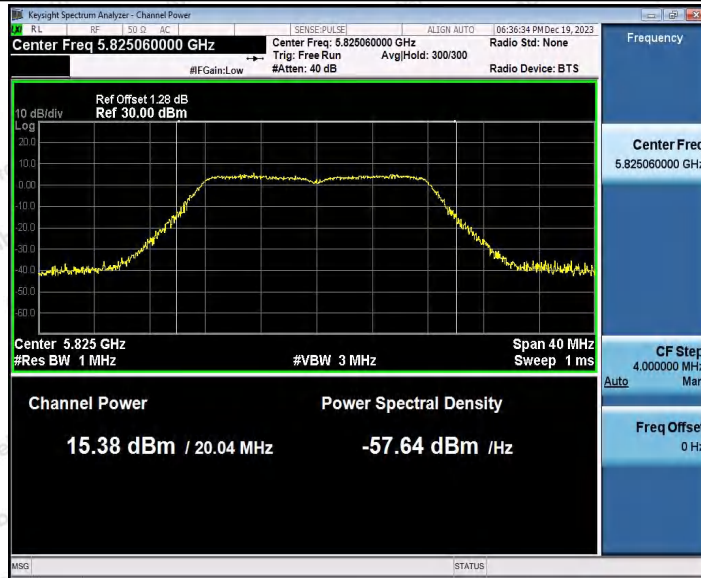

11A_Ant1_5825