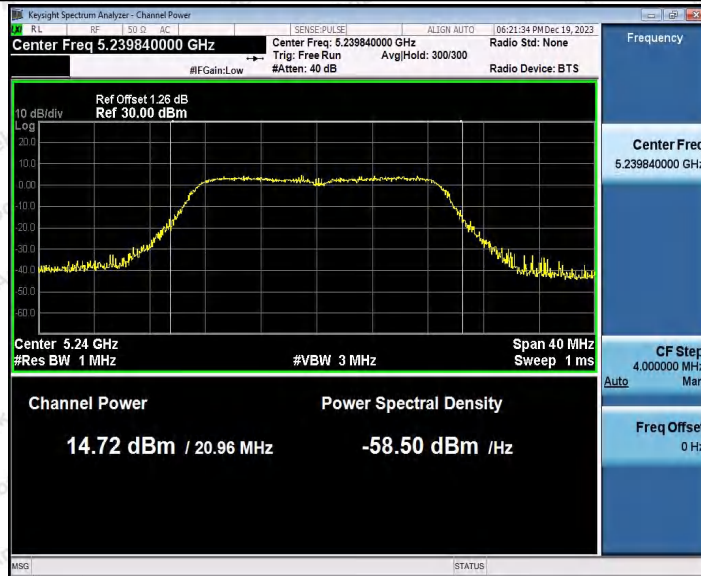

11AC20SISO_Ant1_5240