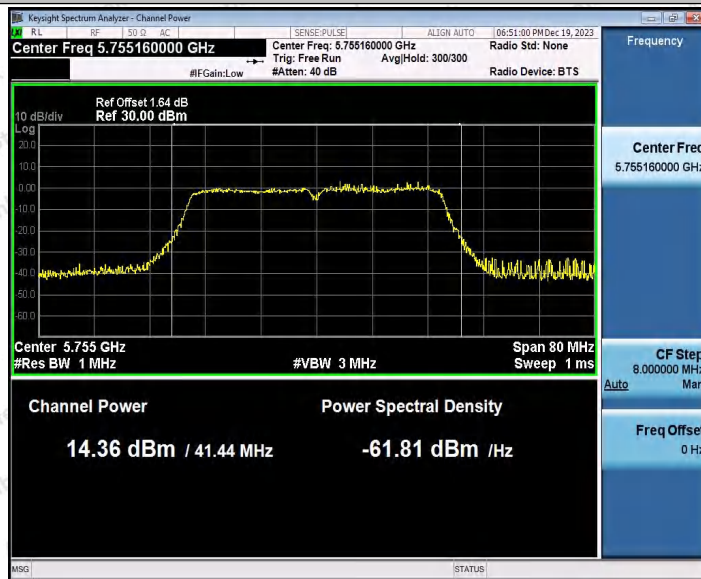

11AC40SISO_Ant1_5755

Shenzhen Anbotek Compliance Laboratory Limited

Address: 1/F., Building D, Sogood Science and Technology Park, Sanwei Community, Hangcheng Street, Bao'an District, Shenzhen, Guangdong, China.
Tel: (86) 0755-26066440 Fax: (86) 0755-26014772 Email: service@anbotek.com

Hotline
400-003-0500
www.anbotek.com.cn