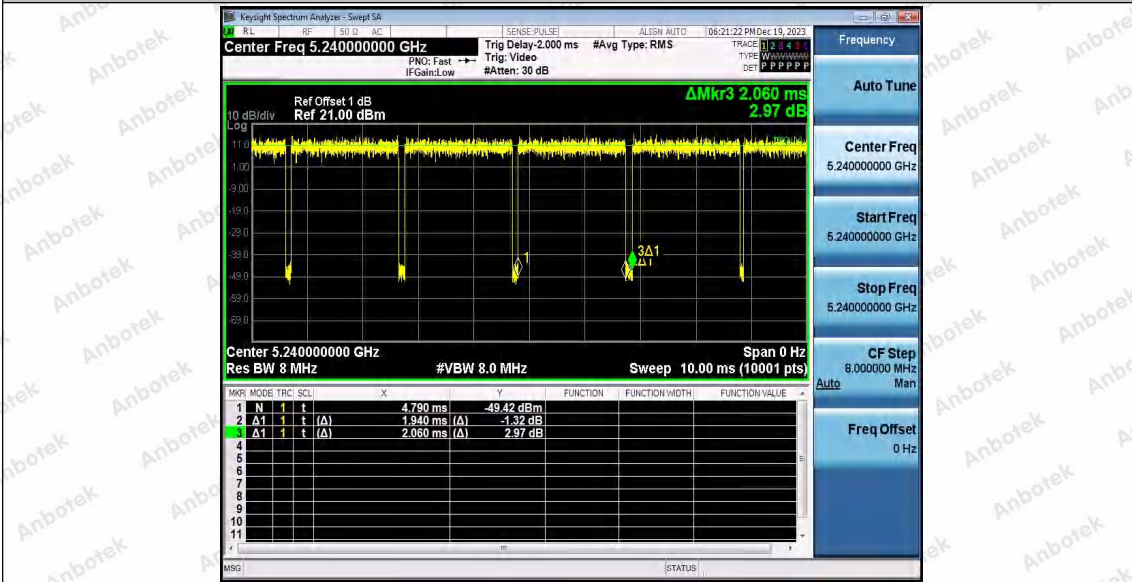

11AC20SISO_Ant1_5240