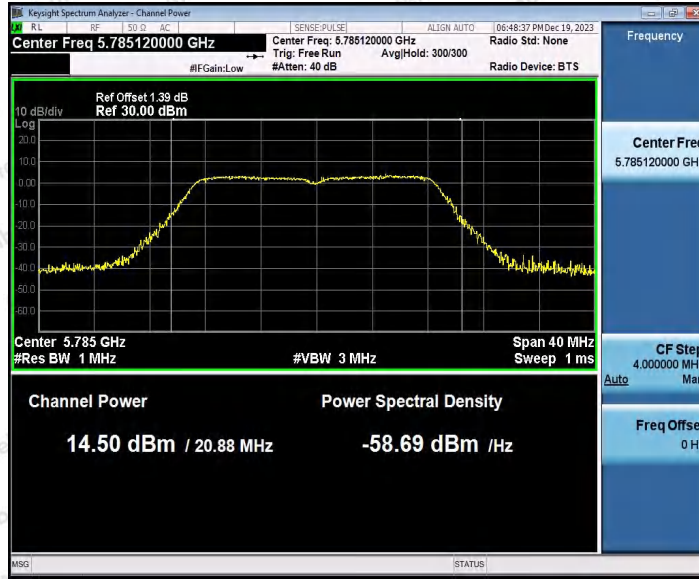

11AC20SISO_Ant1_5785