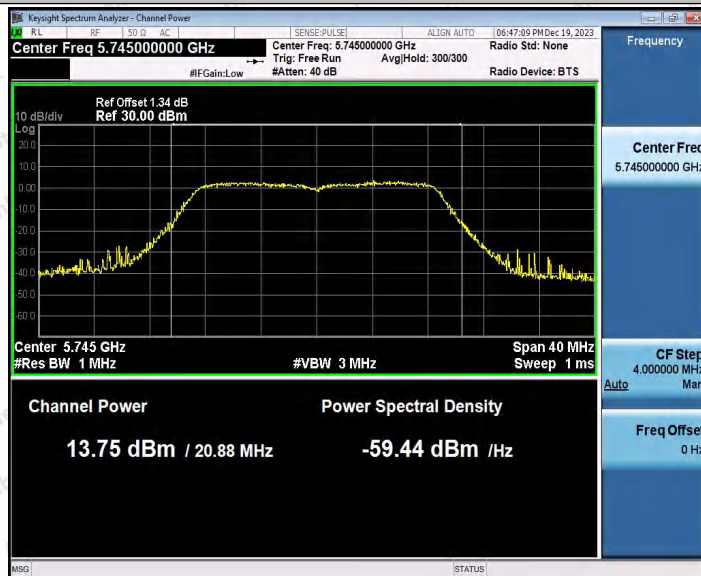

Hotline
400-003-0500
www.anbotek.com.cn

11AC20SISO_Ant1_5240

11AC20SISO_Ant1_5745

Shenzhen Anbotek Compliance Laboratory Limited

Address: 1/F., Building D, Sogood Science and Technology Park, Sanwei Community, Hangcheng Street, Bao'an District, Shenzhen, Guangdong, China.
Tel: (86) 0755-26066440 Fax: (86) 0755-26014772 Email: service@anbotek.com