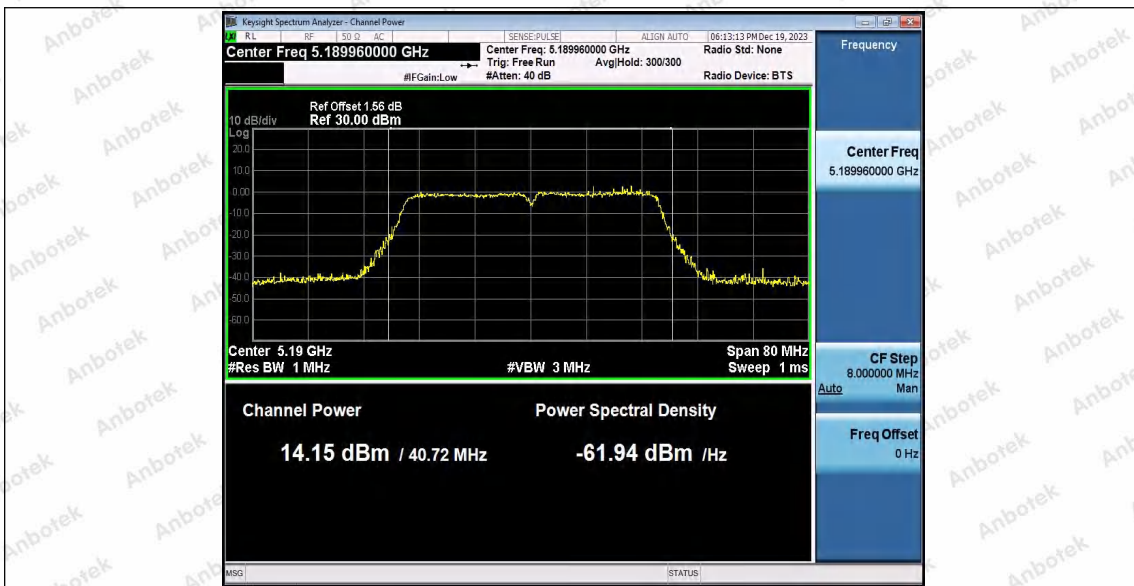

Shenzhen Anbotek Compliance Laboratory Limited

Address: 1/F., Building D, Sogood Science and Technology Park, Sanwei Community, Hangcheng Street, Bao'an District, Shenzhen, Guangdong, China.
Tel: (86) 0755-26066440 Fax: (86) 0755-26014772 Email: service@anbotek.com

Hotline: 400-003-0500
www.anbotek.com.cn