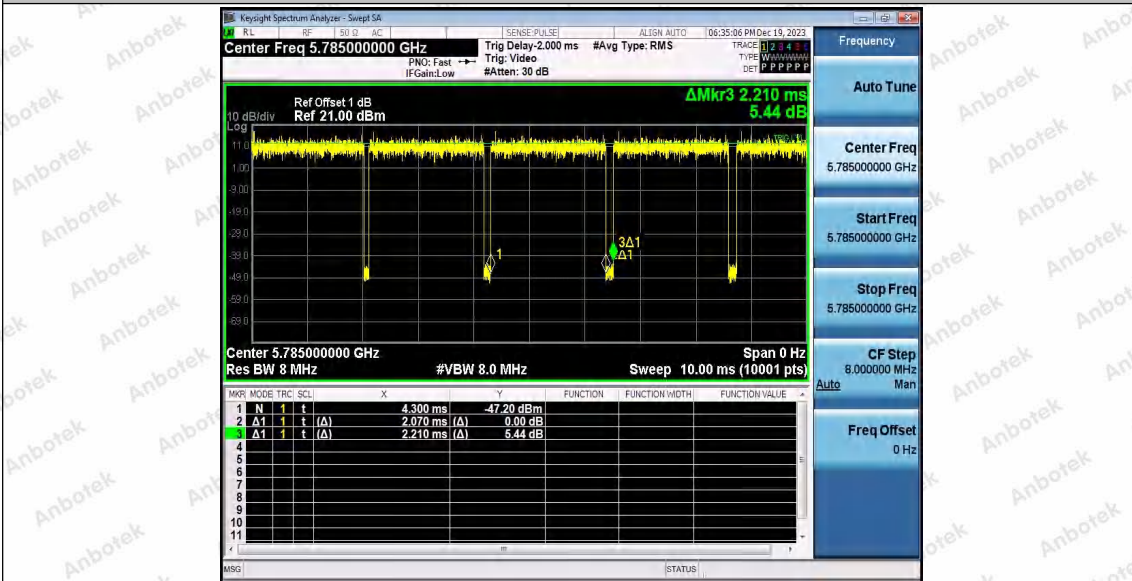

Hotline 400-003-0500
 www.anbotek.com.cn

11A_Ant1_5745

11A_Ant1_5785

Shenzhen Anbotek Compliance Laboratory Limited

Address: 1/F., Building D, Sogood Science and Technology Park, Sanwei Community, Hangcheng Street, Bao'an District, Shenzhen, Guangdong, China.
Tel: (86) 0755-26066440 Fax: (86) 0755-26014772 Email: service@anbotek.com