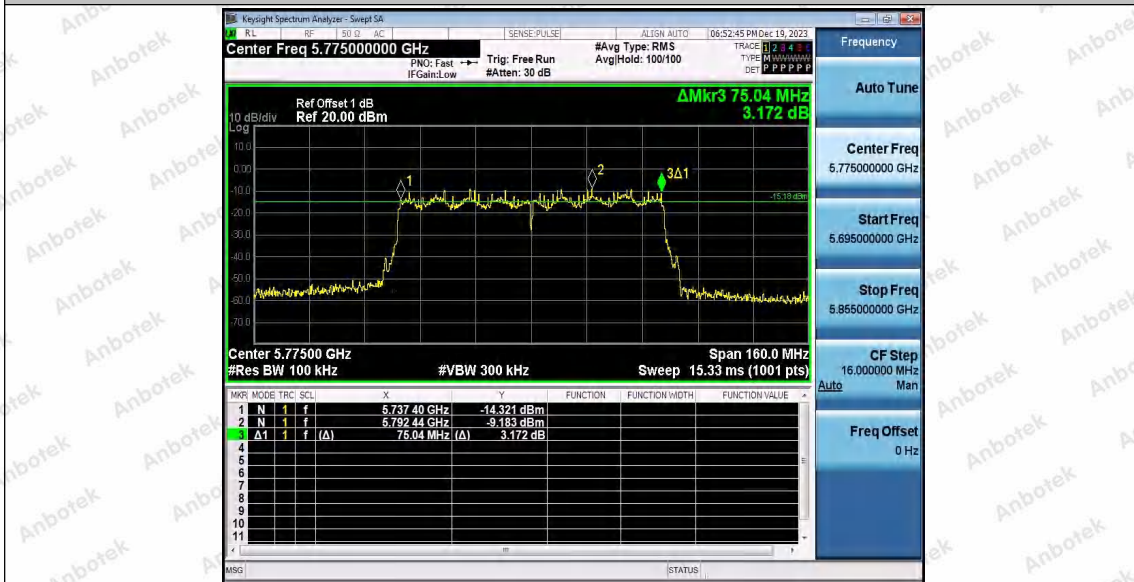

11AC80SISO_Ant1_5775

Shenzhen Anbotek Compliance Laboratory Limited

Address: 1/F., Building D, Sogood Science and Technology Park, Sanwei Community, Hangcheng Street, Bao'an District, Shenzhen, Guangdong, China.
Tel: (86) 0755-26066440 Fax: (86) 0755-26014772 Email: service@anbotek.com

Hotline
400-003-0500
www.anbotek.com.cn