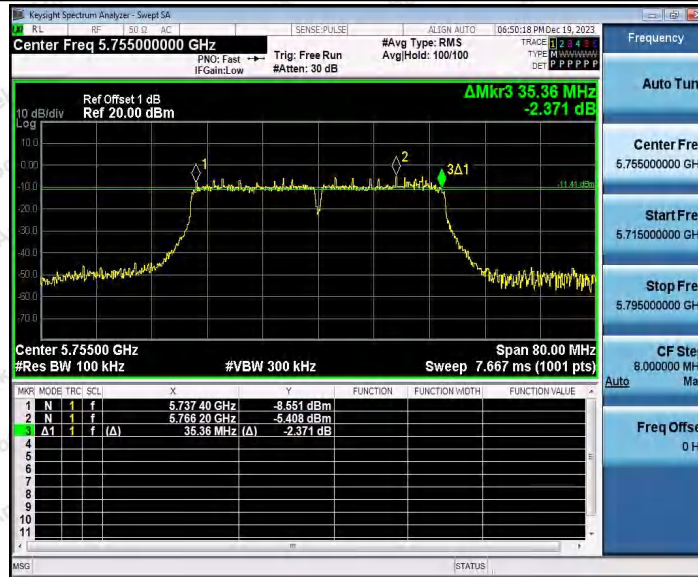

11AC40SISO_Ant1_5755

11AC40SISO_Ant1_5795

Shenzhen Anbotek Compliance Laboratory Limited

Address: 1/F., Building D, Sogood Science and Technology Park, Sanwei Community, Hangcheng Street, Bao'an District, Shenzhen, Guangdong, China.
Tel: (86) 0755-26066440 Fax: (86) 0755-26014772 Email: service@anbotek.com

Hotline 400-003-0500
www.anbotek.com.cn