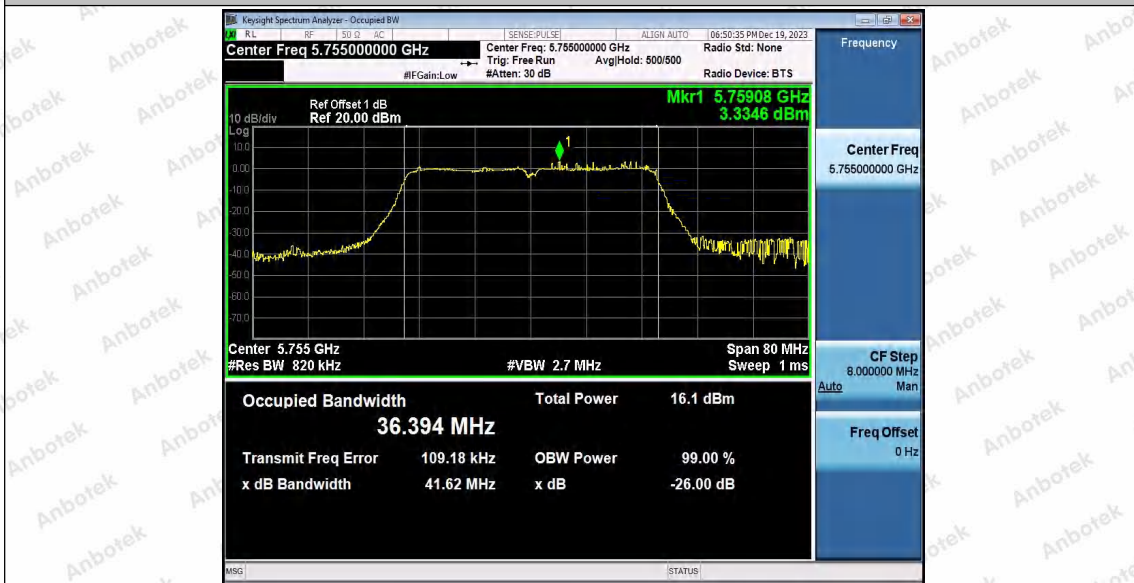

Shenzhen Anbotek Compliance Laboratory Limited

Address: 1/F., Building D, Sogood Science and Technology Park, Sanwei Community, Hangcheng Street, Bao'an District, Shenzhen, Guangdong, China.
Tel: (86) 0755-26066440 Fax: (86) 0755-26014772 Email: service@anbotek.com

Hotline 400-003-0500
www.anbotek.com.cn