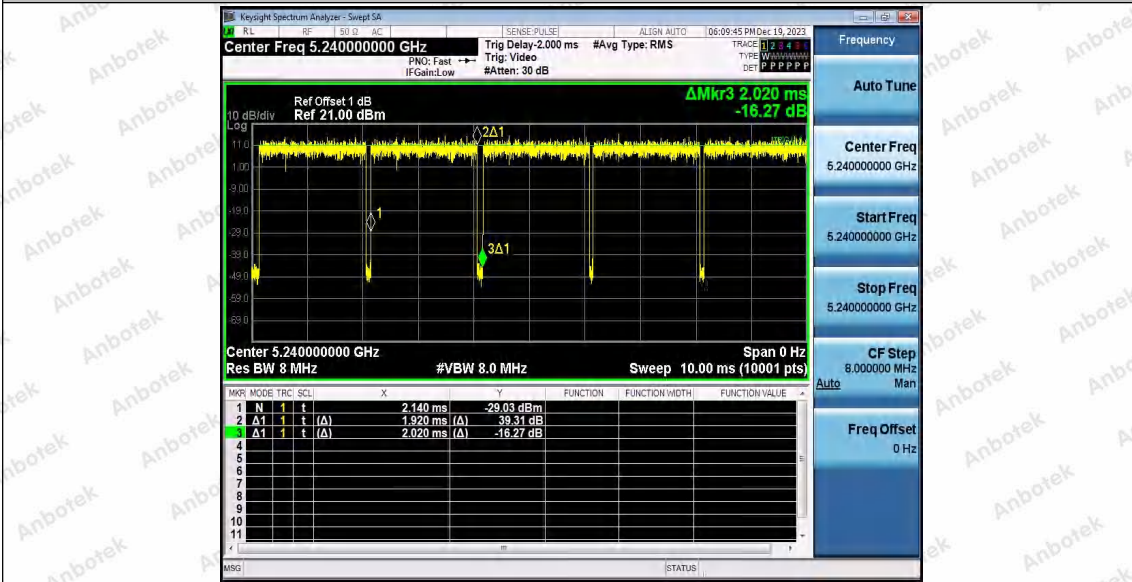

11N20SISO_Ant1_5240