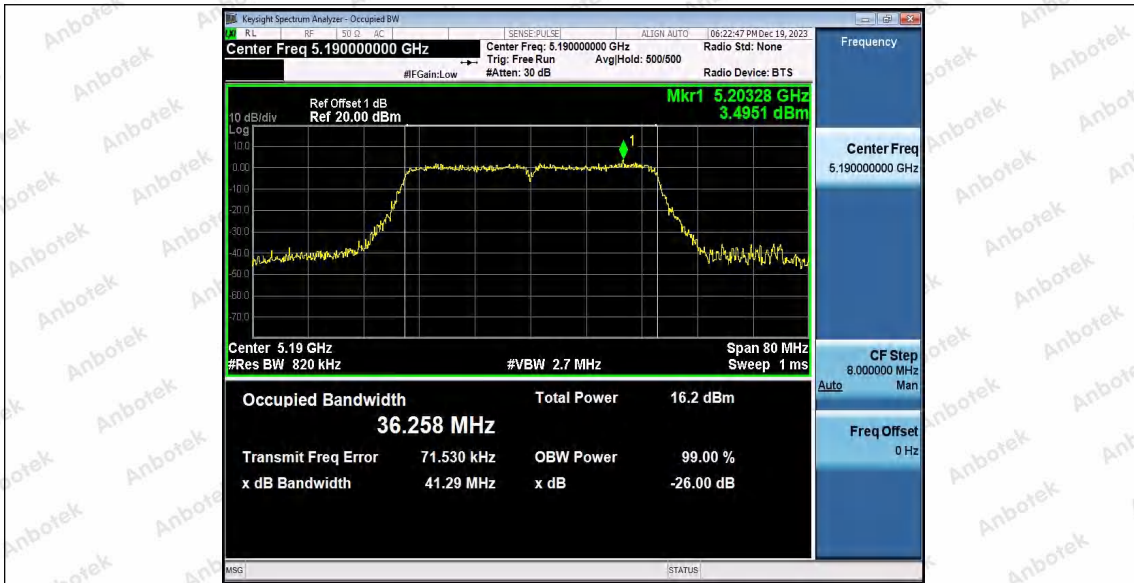

Shenzhen Anbotek Compliance Laboratory Limited

Address: 1/F., Building D, Sogood Science and Technology Park, Sanwei Community, Hangcheng Street, Bao'an District, Shenzhen, Guangdong, China.
Tel: (86) 0755-26066440 Fax: (86) 0755-26014772 Email: service@anbotek.com

Hotline 400-003-0500
www.anbotek.com.cn