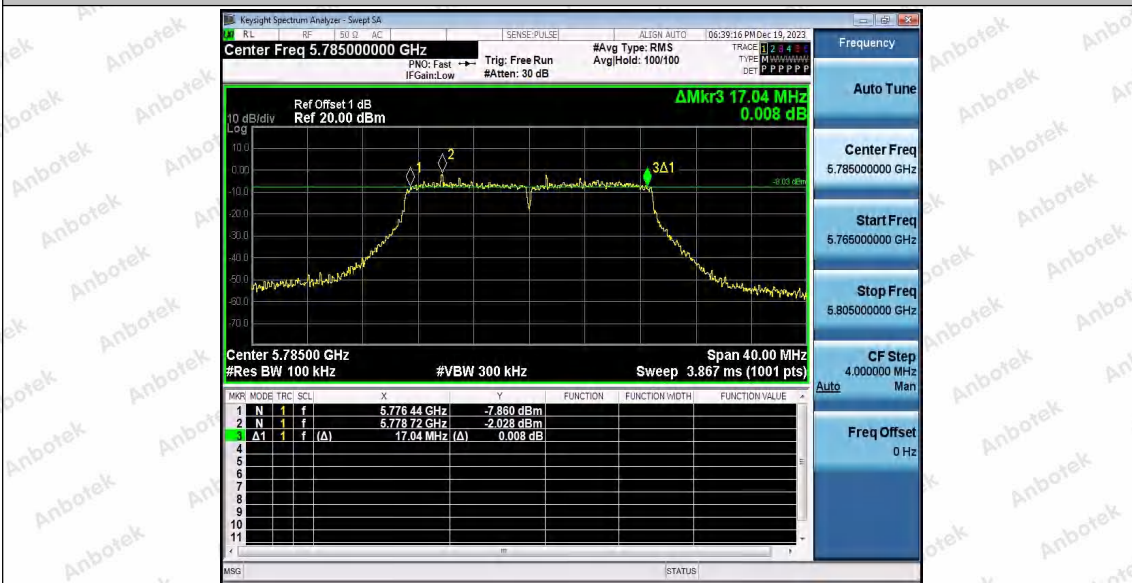

11N20SISO_Ant1_5785

Shenzhen Anbotek Compliance Laboratory Limited

Address: 1/F., Building D, Sogood Science and Technology Park, Sanwei Community, Hangcheng Street, Bao'an District, Shenzhen, Guangdong, China.
Tel: (86) 0755-26066440 Fax: (86) 0755-26014772 Email: service@anbotek.com

Hotline 400-003-0500
www.anbotek.com.cn