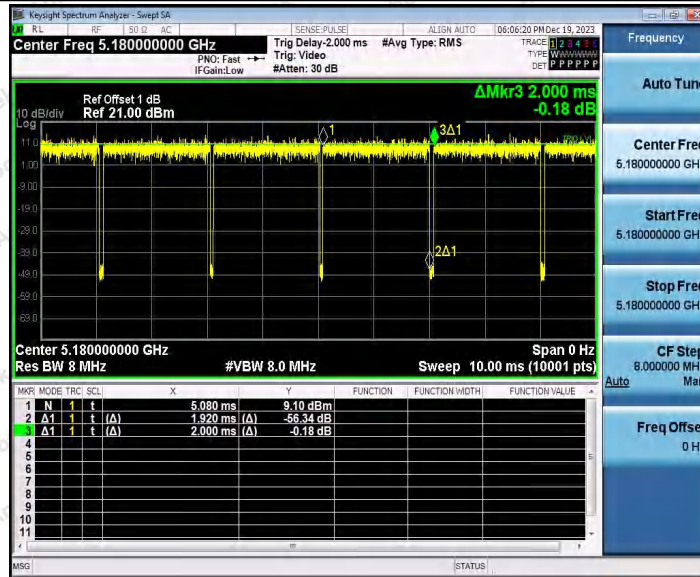

11N20SISO_Ant1_5180

11N20SISO_Ant1_5200

Shenzhen Anbotek Compliance Laboratory Limited

Address: 1/F., Building D, Sogood Science and Technology Park, Sanwei Community, Hangcheng Street, Bao'an District, Shenzhen, Guangdong, China.
Tel: (86) 0755-26066440 Fax: (86) 0755-26014772 Email: service@anbotek.com

Hotline
400-003-0500
www.anbotek.com.cn