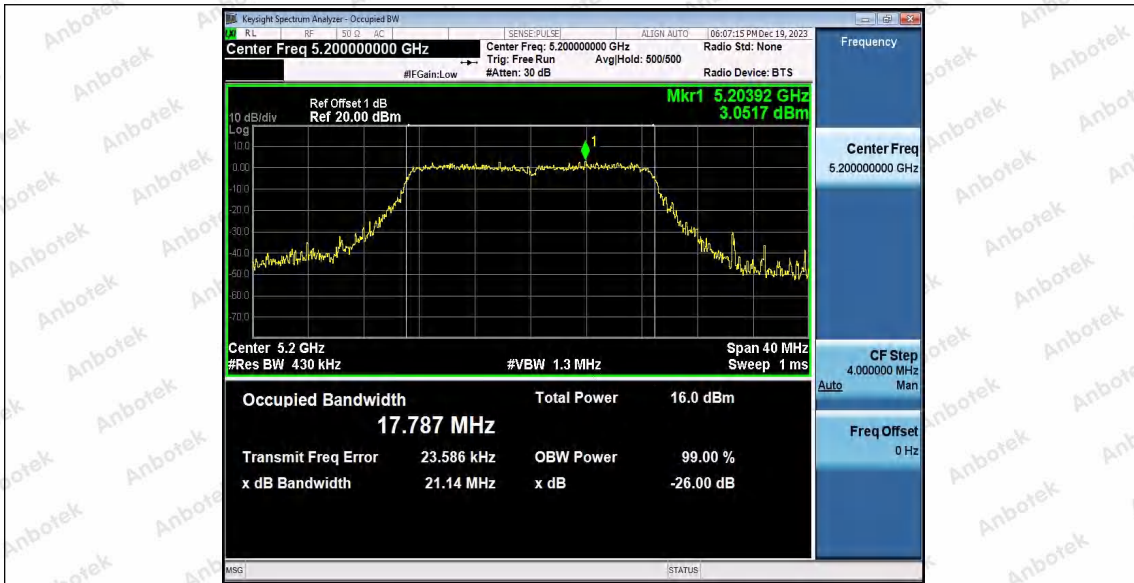

Shenzhen Anbotek Compliance Laboratory Limited

Address: 1/F., Building D, Sogood Science and Technology Park, Sanwei Community, Hangcheng Street, Bao'an District, Shenzhen, Guangdong, China.
Tel: (86) 0755-26066440 Fax: (86) 0755-26014772 Email: service@anbotek.com

Hotline: 400-003-0500
www.anbotek.com.cn