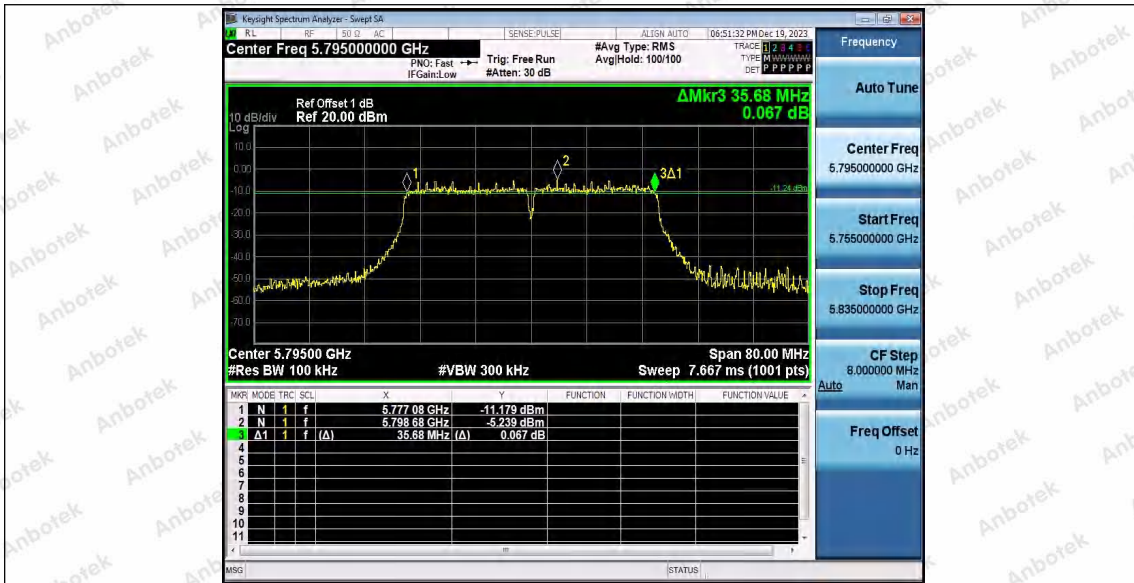

Shenzhen Anbotek Compliance Laboratory Limited

Address: 1/F., Building D, Sogood Science and Technology Park, Sanwei Community, Hangcheng Street, Bao'an District, Shenzhen, Guangdong, China.
Tel: (86) 0755-26066440 Fax: (86) 0755-26014772 Email: service@anbotek.com

Hotline
400-003-0500
www.anbotek.com.cn