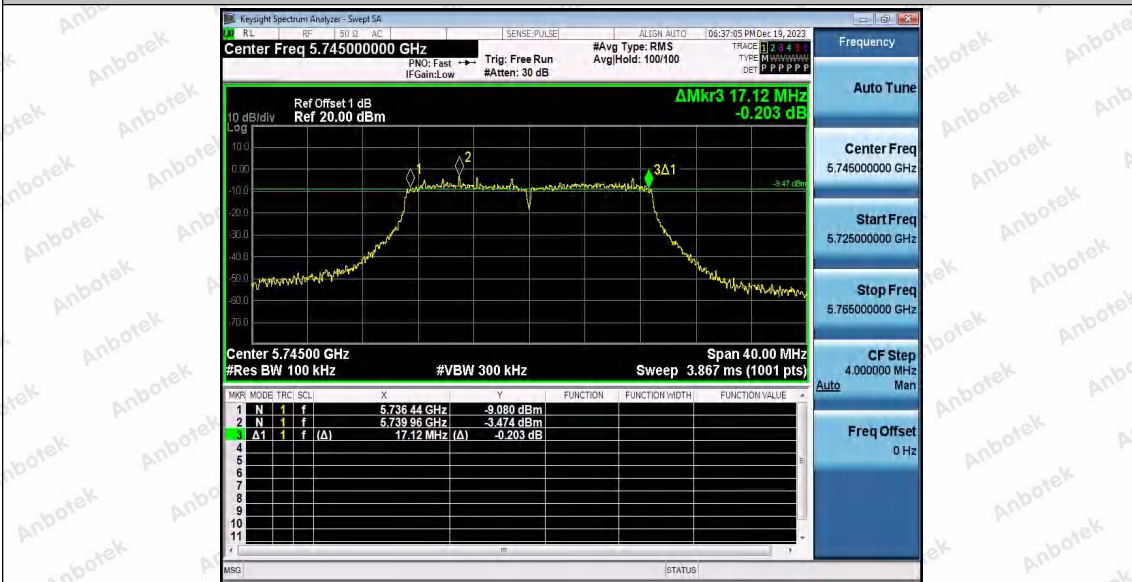

11N20SISO_Ant1_5745