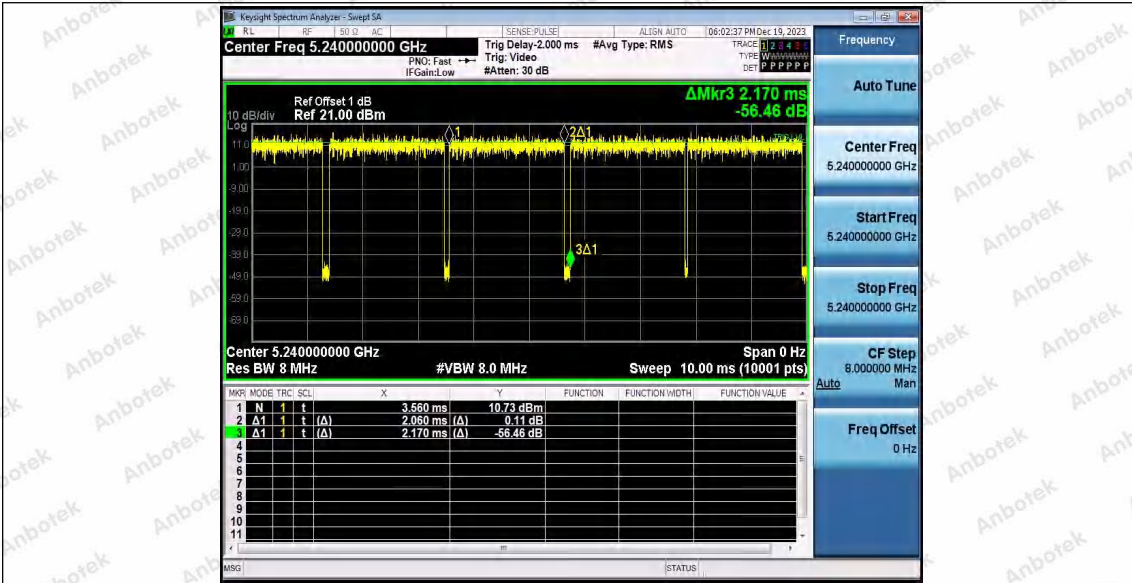

Shenzhen Anbotek Compliance Laboratory Limited

Address: 1/F., Building D, Sogood Science and Technology Park, Sanwei Community, Hangcheng Street, Bao'an District, Shenzhen, Guangdong, China.
Tel: (86) 0755-26066440 Fax: (86) 0755-26014772 Email: service@anbotek.com

Hotline 400-003-0500
www.anbotek.com.cn