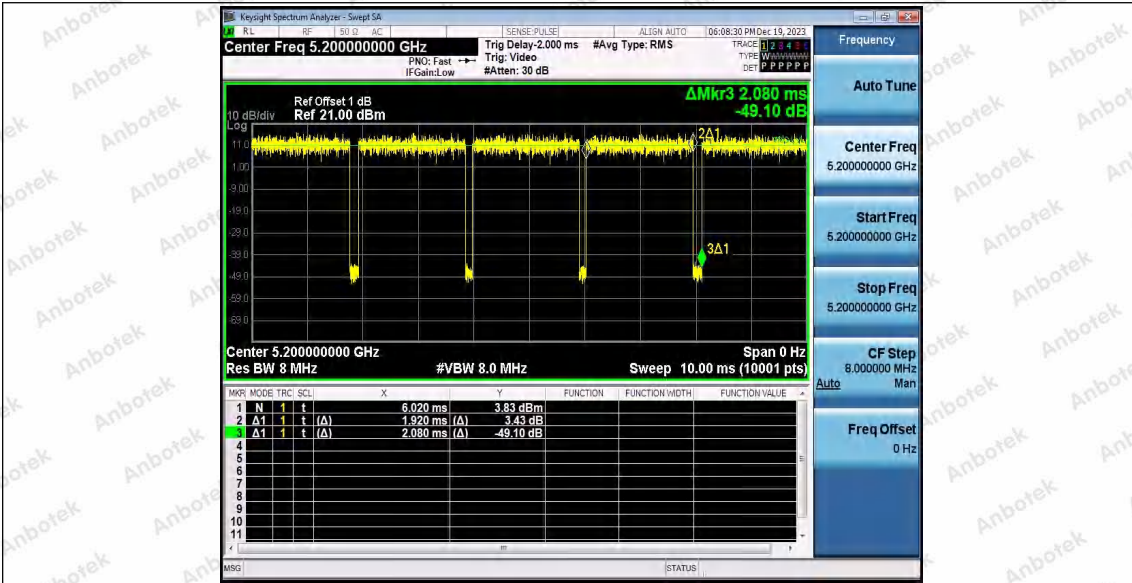

Shenzhen Anbotek Compliance Laboratory Limited

Address: 1/F., Building D, Sogood Science and Technology Park, Sanwei Community, Hangcheng Street, Bao'an District, Shenzhen, Guangdong, China.
Tel: (86) 0755-26066440 Fax: (86) 0755-26014772 Email: service@anbotek.com

Hotline 400-003-0500
www.anbotek.com.cn