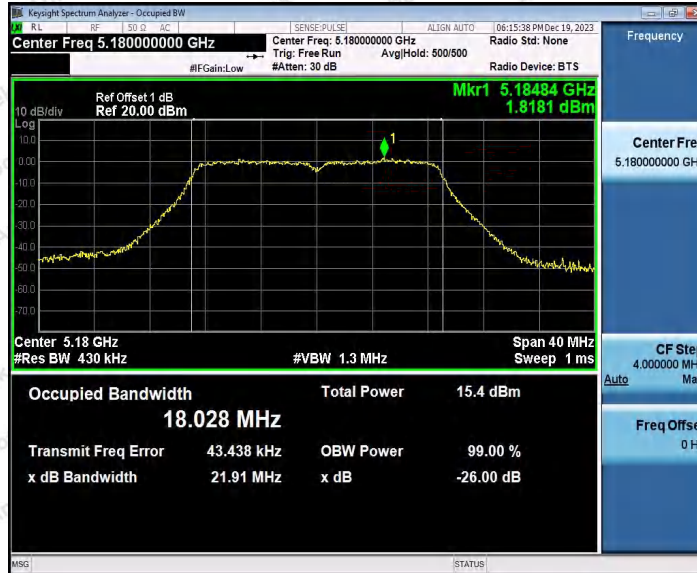

11AC20SISO_Ant1_5180

11AC20SISO_Ant1_5200

Shenzhen Anbotek Compliance Laboratory Limited

Address: 1/F., Building D, Sogood Science and Technology Park, Sanwei Community, Hangcheng Street, Bao'an District, Shenzhen, Guangdong, China.
Tel: (86) 0755-26066440 Fax: (86) 0755-26014772 Email: service@anbotek.com

Hotline 400-003-0500
www.anbotek.com.cn