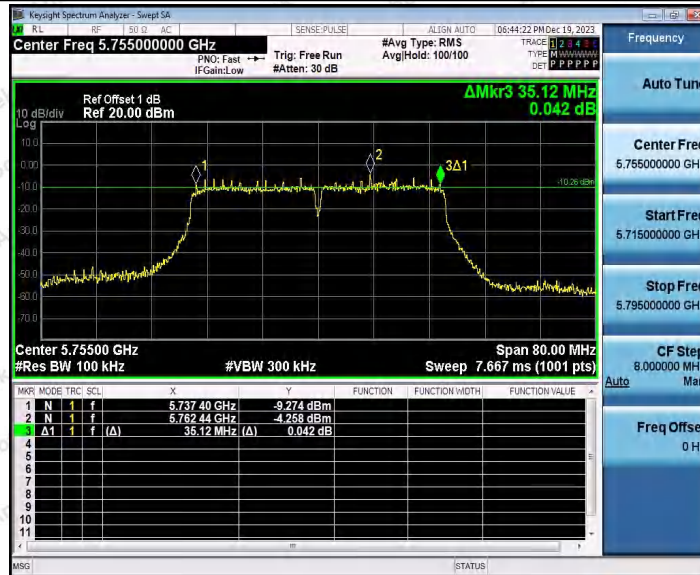

11N40SISO_Ant1_5755

11N40SISO_Ant1_5795

Shenzhen Anbotek Compliance Laboratory Limited

Address: 1/F., Building D, Sogood Science and Technology Park, Sanwei Community, Hangcheng Street, Bao'an District, Shenzhen, Guangdong, China.
Tel: (86) 0755-26066440 Fax: (86) 0755-26014772 Email: service@anbotek.com

Hotline 400-003-0500
www.anbotek.com.cn