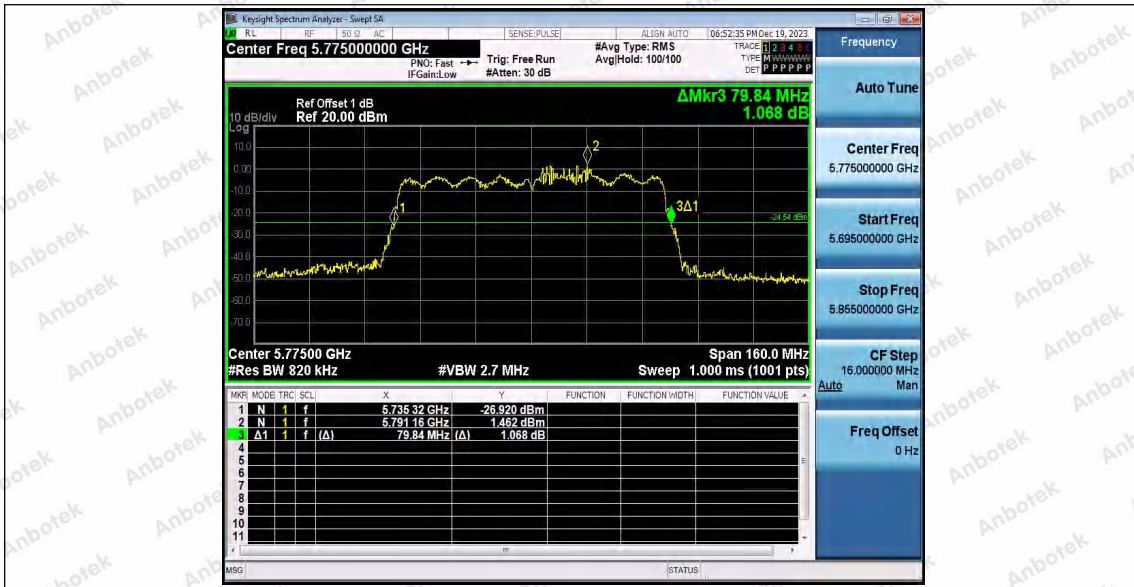

Shenzhen Anbotek Compliance Laboratory Limited

Address: 1/F., Building D, Sogood Science and Technology Park, Sanwei Community, Hangcheng Street, Bao'an District, Shenzhen, Guangdong, China.
Tel: (86) 0755-26066440 Fax: (86) 0755-26014772 Email: service@anbotek.com

Hotline 400-003-0500
www.anbotek.com.cn