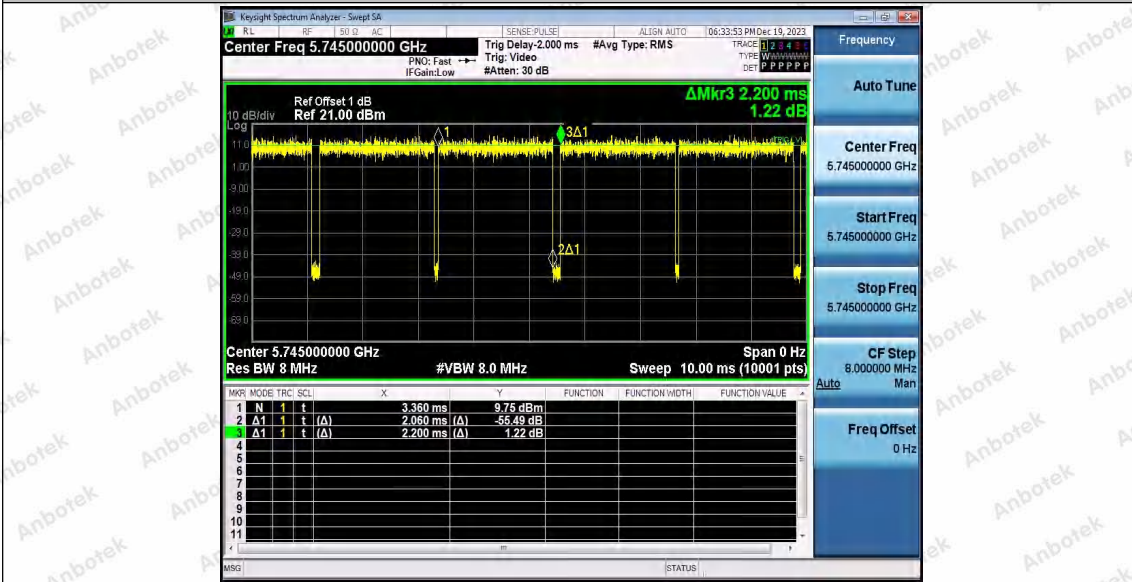

11A_Ant1_5745