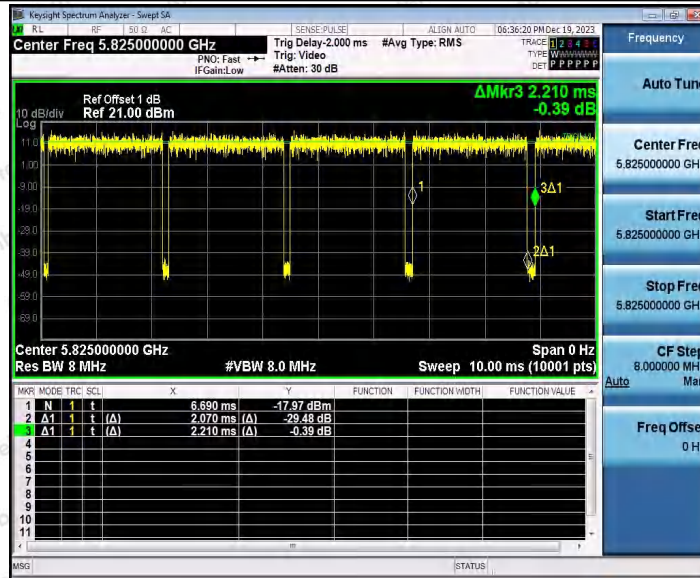

11A_Ant1_5825