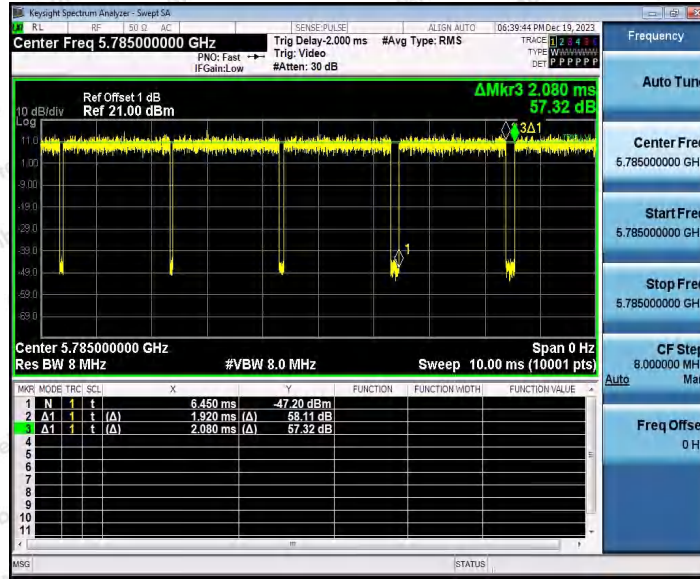

11N20SISO_Ant1_5785