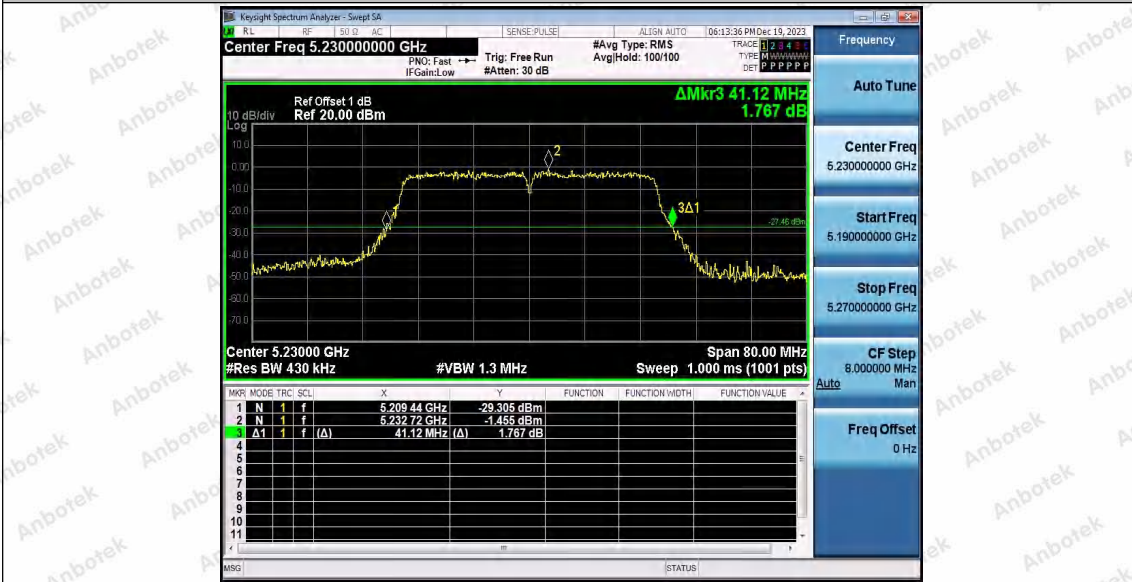

11N40SISO_Ant1_5230