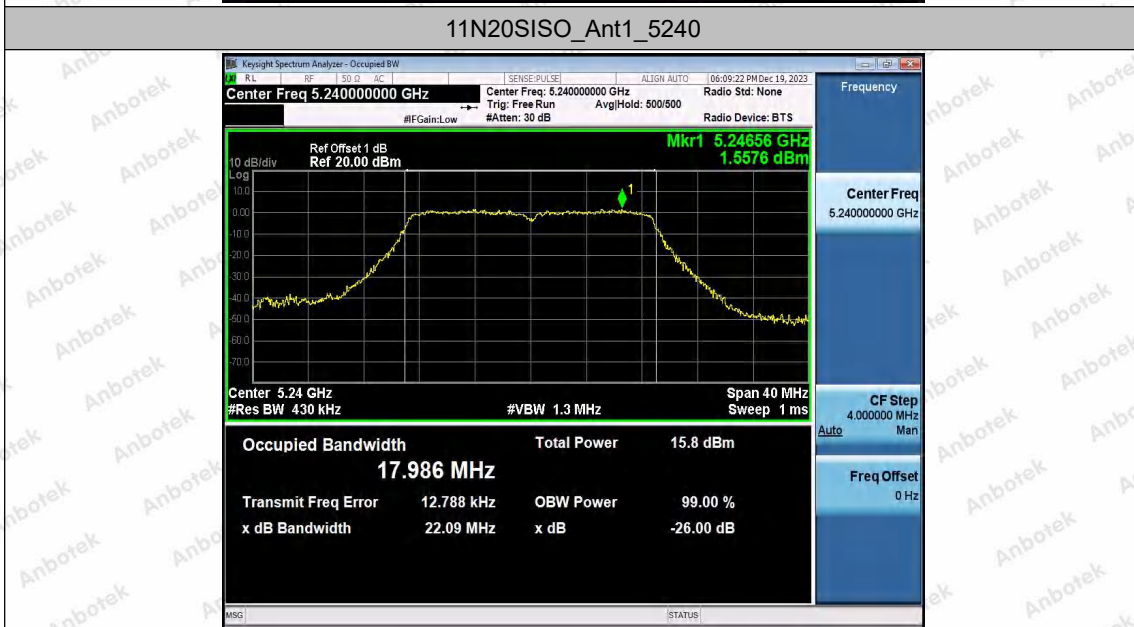

Shenzhen Anbotek Compliance Laboratory Limited

Address: 1/F., Building D, Sogood Science and Technology Park, Sanwei Community, Hangcheng Street, Bao'an District, Shenzhen, Guangdong, China.
Tel: (86) 0755-26066440 Fax: (86) 0755-26014772 Email: service@anbotek.com

Hotline: 400-003-0500
www.anbotek.com.cn