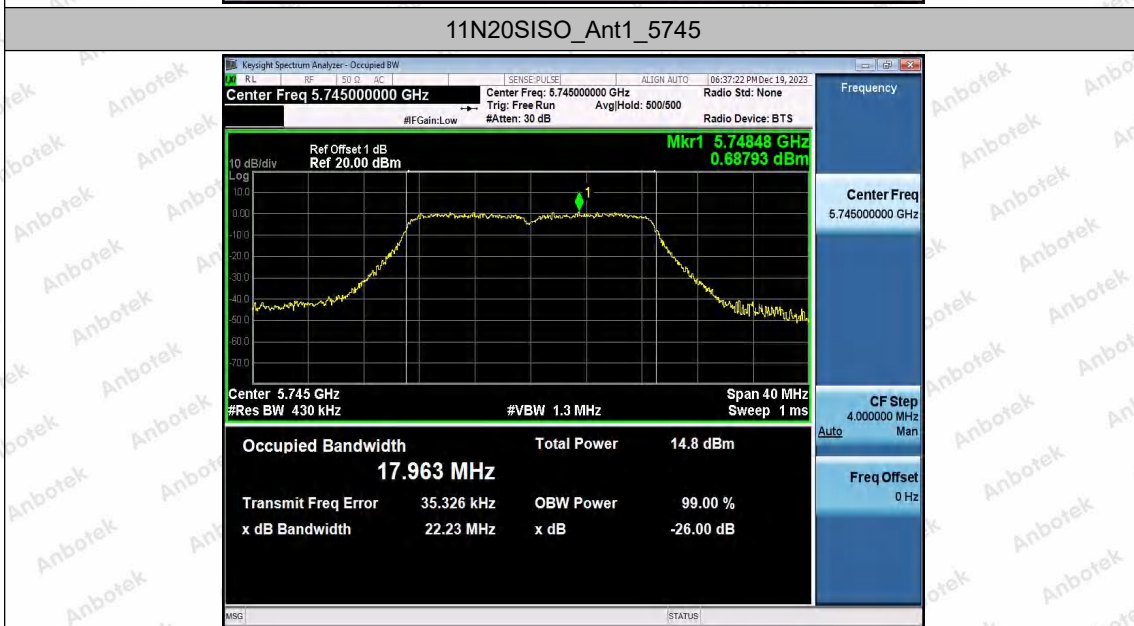

Shenzhen Anbotek Compliance Laboratory Limited

Address: 1/F., Building D, Sogood Science and Technology Park, Sanwei Community, Hangcheng Street, Bao'an District, Shenzhen, Guangdong, China.
Tel: (86) 0755-26066440 Fax: (86) 0755-26014772 Email: service@anbotek.com

Hotline: 400-003-0500
www.anbotek.com.cn