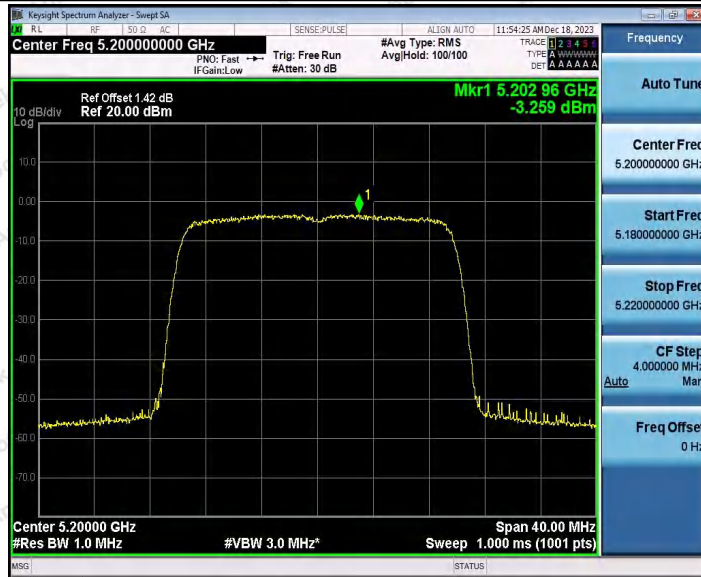

11AX20SISO_Ant1_5240

Shenzhen Anbotek Compliance Laboratory Limited

Address: 1/F., Building D, Sogood Science and Technology Park, Sanwei Community, Hangcheng Street, Bao'an District, Shenzhen, Guangdong, China.
Tel: (86) 0755-26066440 Fax: (86) 0755-26014772 Email: service@anbotek.com

Hotline
400-003-0500
www.anbotek.com.cn