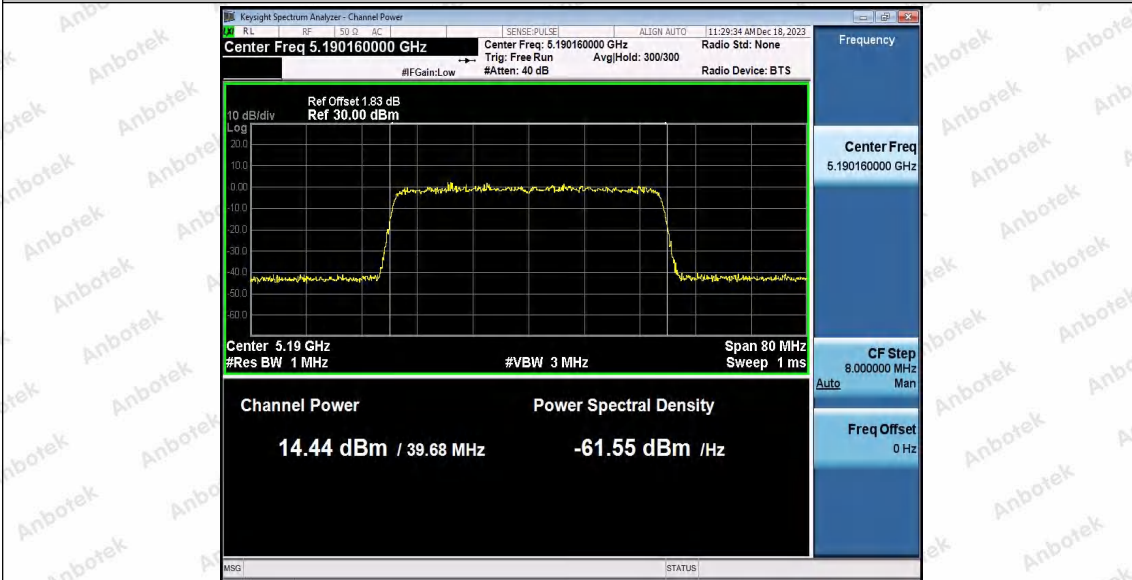

11AX40SISO_Ant2_5190