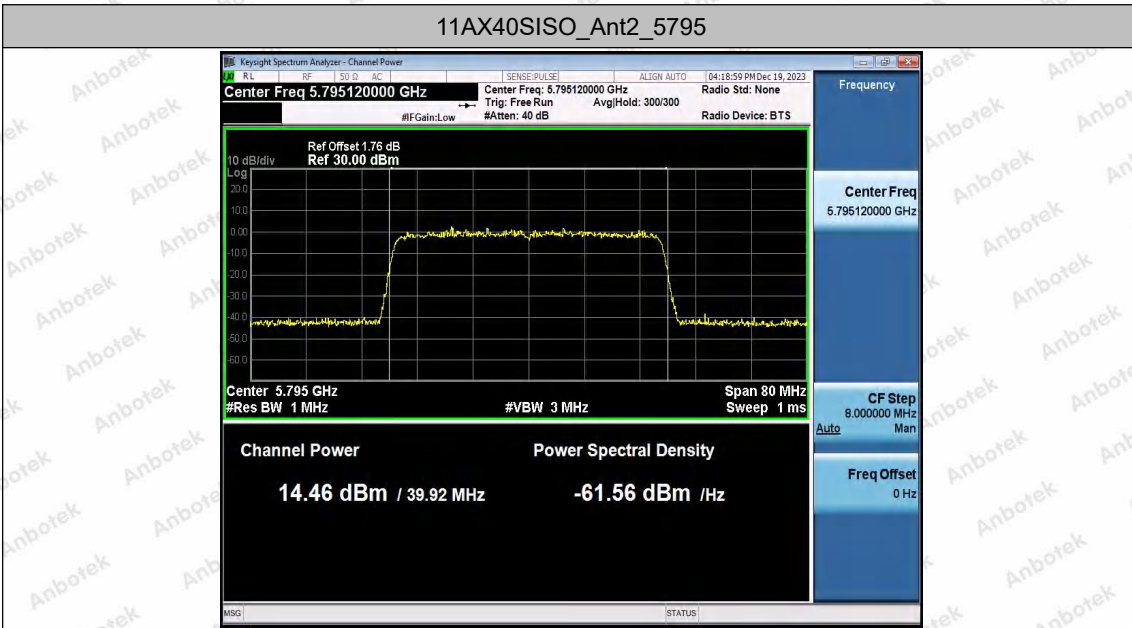

11AX80SISO_Ant2_5210

Shenzhen Anbotek Compliance Laboratory Limited

Address: 1/F., Building D, Sogood Science and Technology Park, Sanwei Community, Hangcheng Street, Bao'an District, Shenzhen, Guangdong, China.
Tel: (86) 0755-26066440 Fax: (86) 0755-26014772 Email: service@anbotek.com

Hotline: 400-003-0500
www.anbotek.com.cn