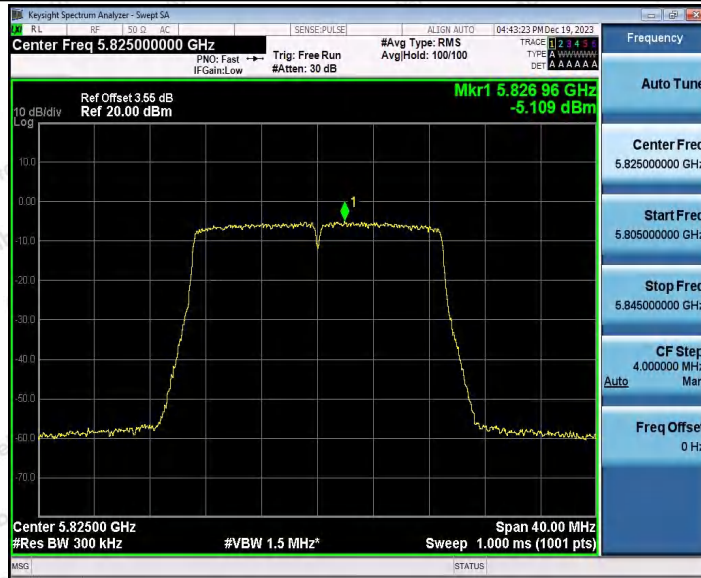

11AC20SISO_Ant1_5825

11AC20SISO_Ant2_5825