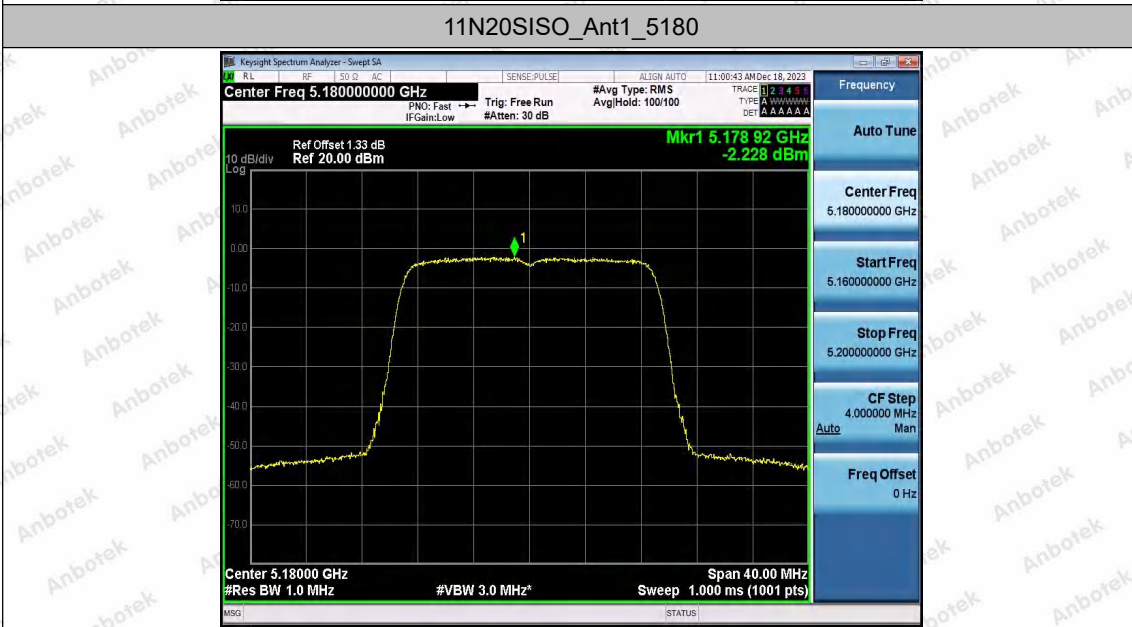

11N20SISO_Ant2_5180

Shenzhen Anbotek Compliance Laboratory Limited

Address: 1/F., Building D, Sogood Science and Technology Park, Sanwei Community, Hangcheng Street, Bao'an District, Shenzhen, Guangdong, China.
Tel: (86) 0755-26066440 Fax: (86) 0755-26014772 Email: service@anbotek.com

Hotline
400-003-0500
www.anbotek.com.cn