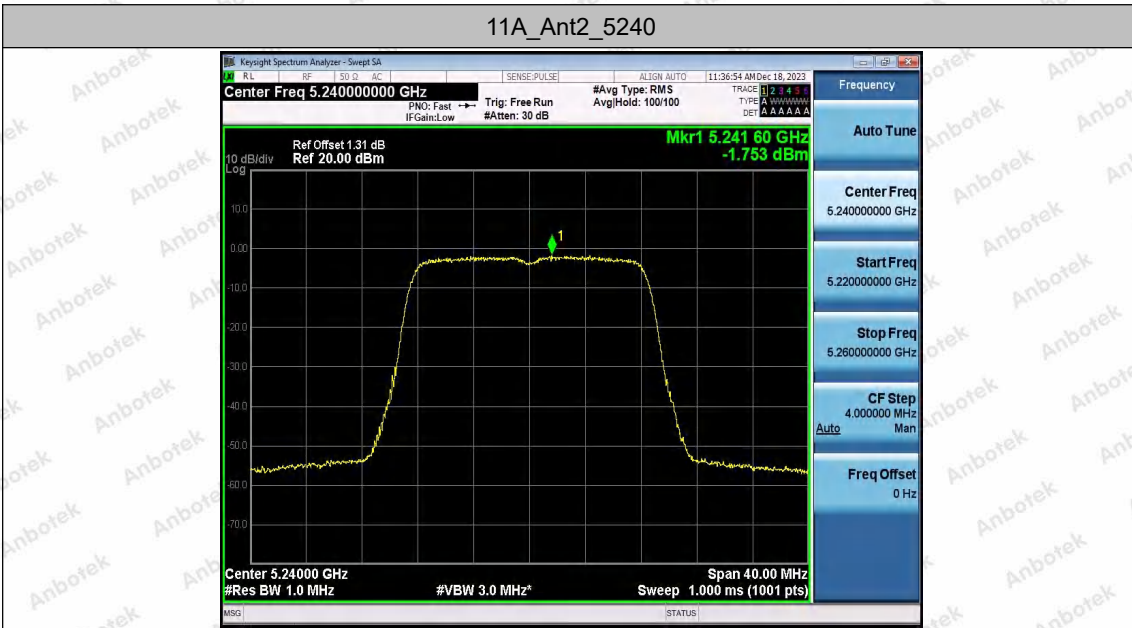

11N20SISO_Ant2_5180

Shenzhen Anbotek Compliance Laboratory Limited

Address: 1/F., Building D, Sogood Science and Technology Park, Sanwei Community, Hangcheng Street, Bao'an District, Shenzhen, Guangdong, China.
Tel: (86) 0755-26066440 Fax: (86) 0755-26014772 Email: service@anbotek.com

Hotline
400-003-0500
www.anbotek.com.cn