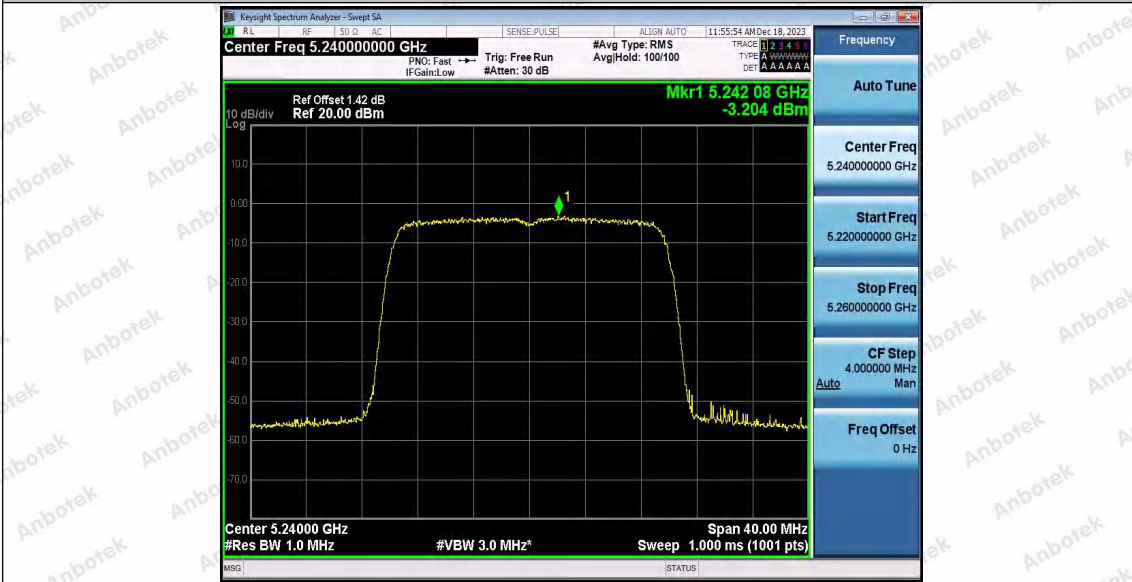

11AX40SISO_Ant1_5190