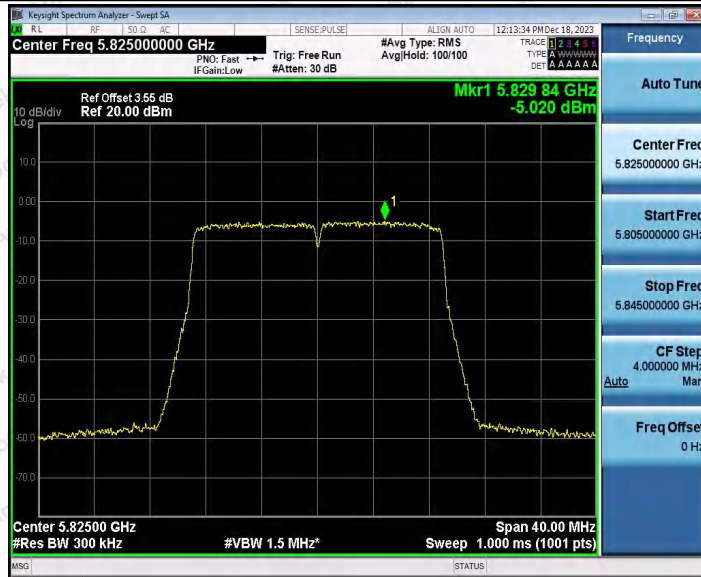

11N40SISO_Ant1_5755

Shenzhen Anbotek Compliance Laboratory Limited

Address: 1/F., Building D, Sogood Science and Technology Park, Sanwei Community, Hangcheng Street, Bao'an District, Shenzhen, Guangdong, China.
Tel: (86) 0755-26066440 Fax: (86) 0755-26014772 Email: service@anbotek.com

Hotline 400-003-0500
www.anbotek.com.cn