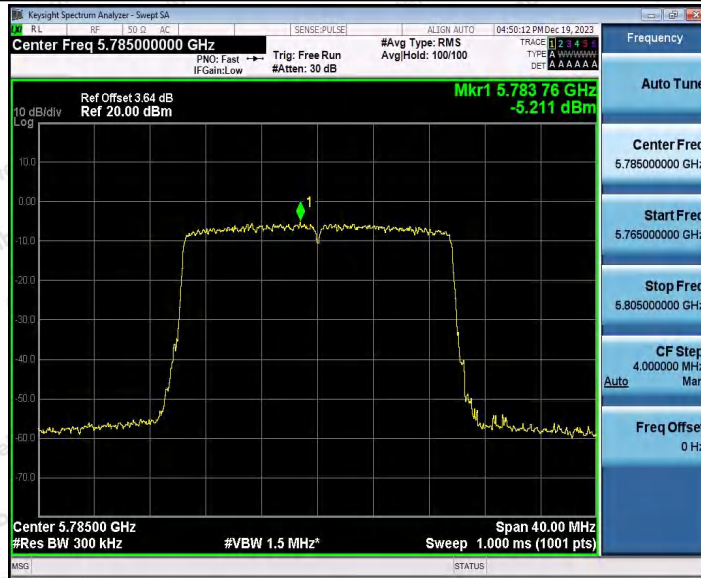

11AX20SISO_Ant1_5785

11AX20SISO_Ant2_5785