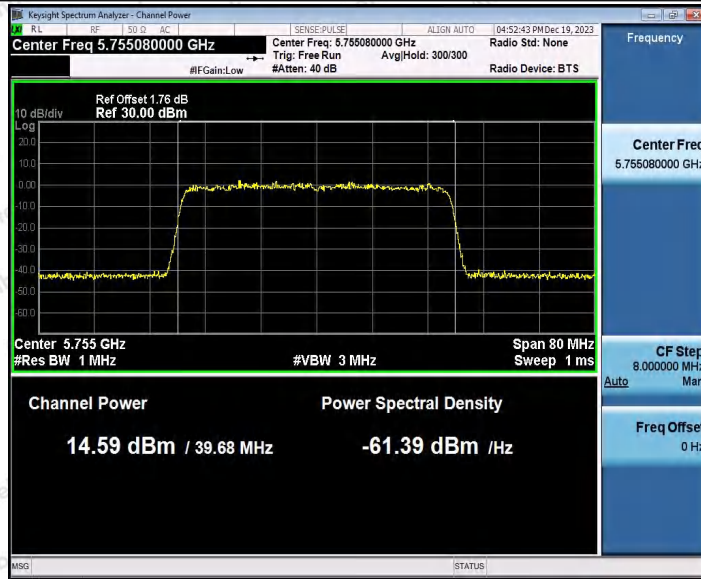

11AX40SISO_Ant2_5755