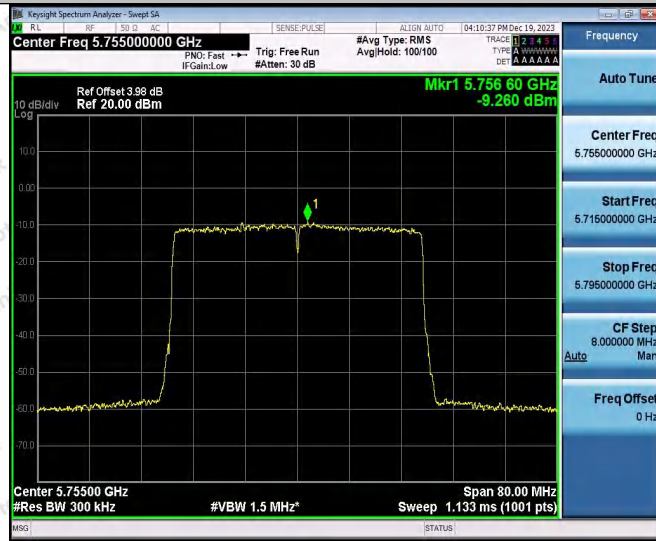

11AX40SISO_Ant2_5755

11AX40SISO_Ant1_5795