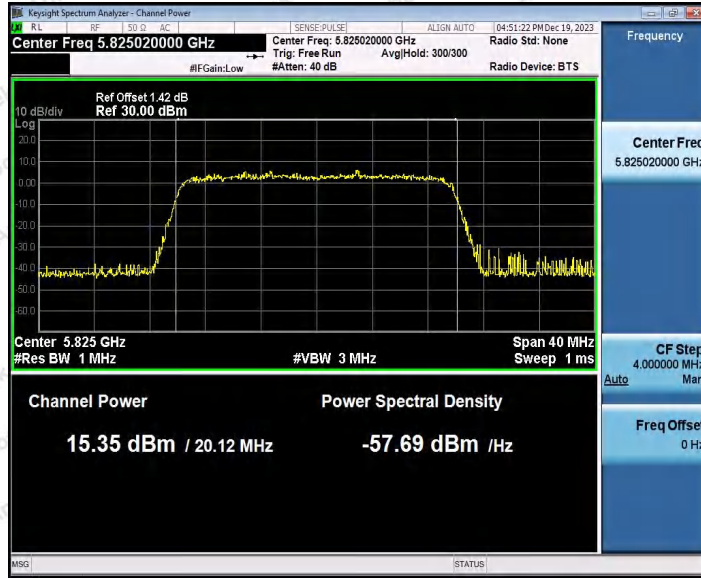

11AX20SISO_Ant2_5785

11AX20SISO_Ant1_5825

11AX20SISO_Ant2_5825

Shenzhen Anbotek Compliance Laboratory Limited

Address: 1/F., Building D, Sogood Science and Technology Park, Sanwei Community, Hangcheng Street, Bao'an District, Shenzhen, Guangdong, China.
Tel: (86) 0755-26066440 Fax: (86) 0755-26014772 Email: service@anbotek.com