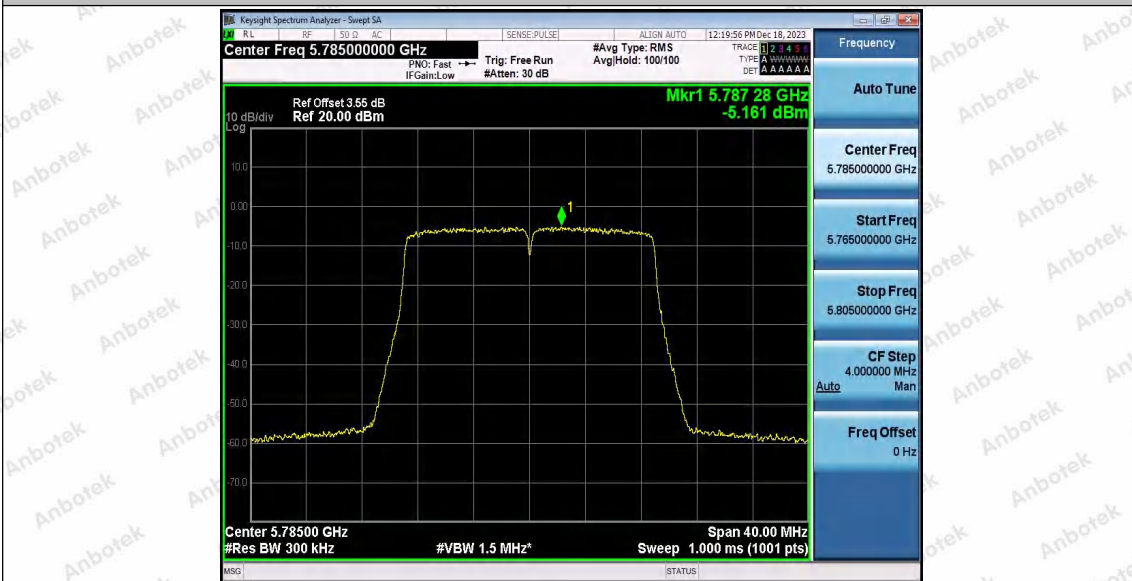

Shenzhen Anbotek Compliance Laboratory Limited

Address: 1/F., Building D, Sogood Science and Technology Park, Sanwei Community, Hangcheng Street, Bao'an District, Shenzhen, Guangdong, China.
Tel: (86) 0755-26066440 Fax: (86) 0755-26014772 Email: service@anbotek.com

Hotline: 400-003-0500
www.anbotek.com.cn