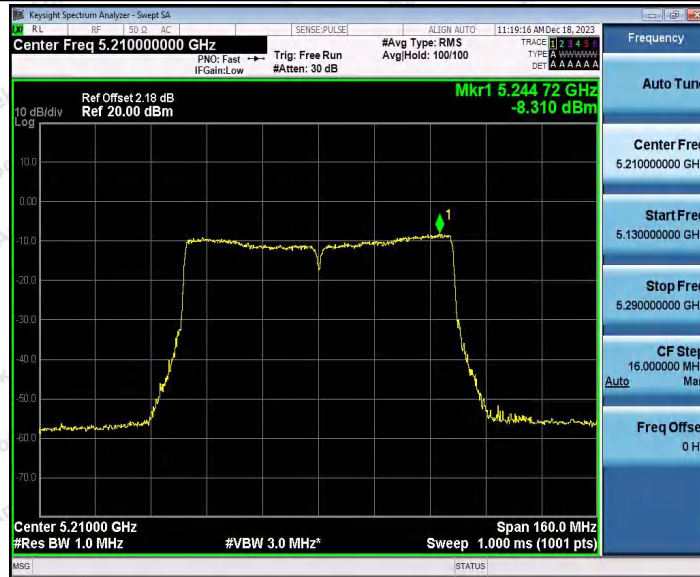

11AC80SISO_Ant2_5210

Shenzhen Anbotek Compliance Laboratory Limited

Address: 1/F., Building D, Sogood Science and Technology Park, Sanwei Community, Hangcheng Street, Bao'an District, Shenzhen, Guangdong, China.
Tel: (86) 0755-26066440 Fax: (86) 0755-26014772 Email: service@anbotek.com

Hotline
400-003-0500
www.anbotek.com.cn