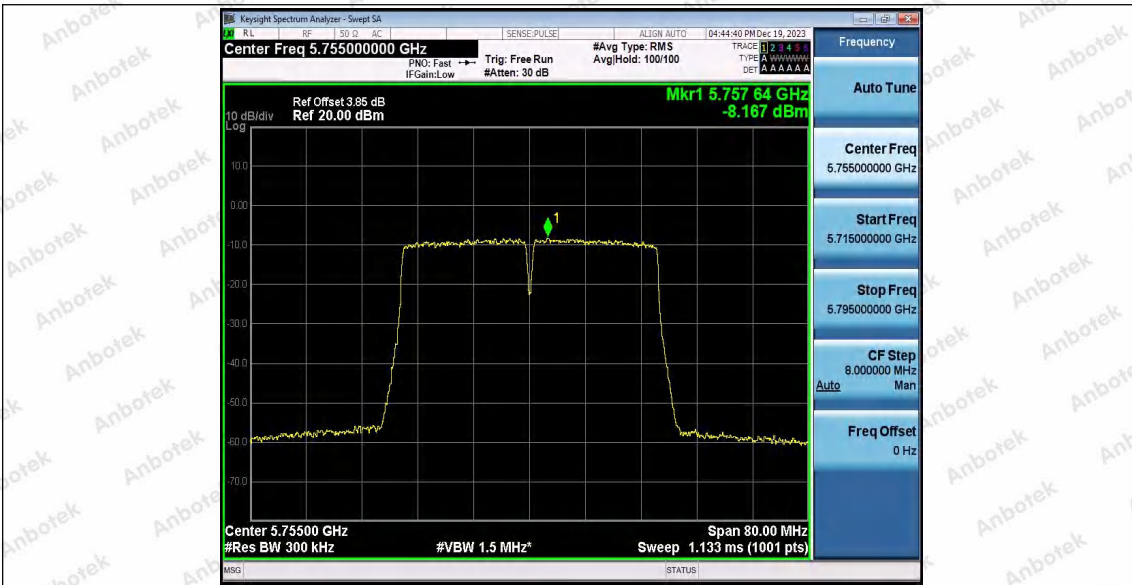

Shenzhen Anbotek Compliance Laboratory Limited

Address: 1/F., Building D, Sogood Science and Technology Park, Sanwei Community, Hangcheng Street, Bao'an District, Shenzhen, Guangdong, China.
Tel: (86) 0755-26066440 Fax: (86) 0755-26014772 Email: service@anbotek.com

Hotline 400-003-0500
www.anbotek.com.cn