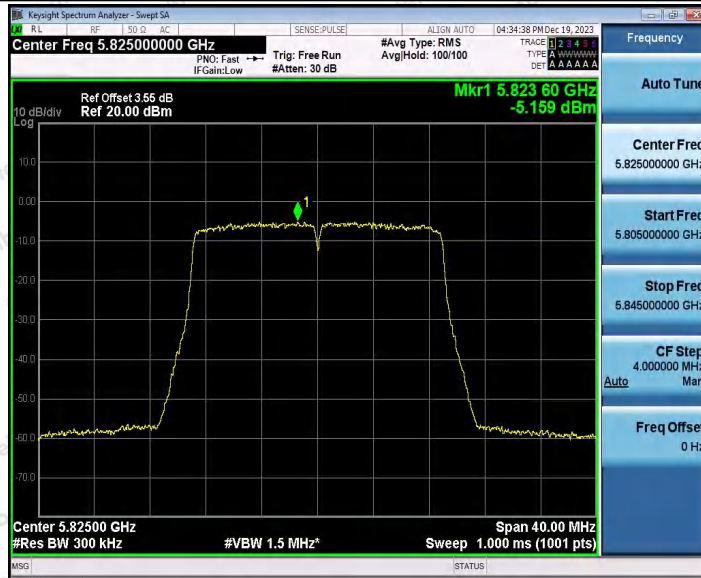

11N20SISO_Ant1_5825

11N20SISO_Ant2_5825