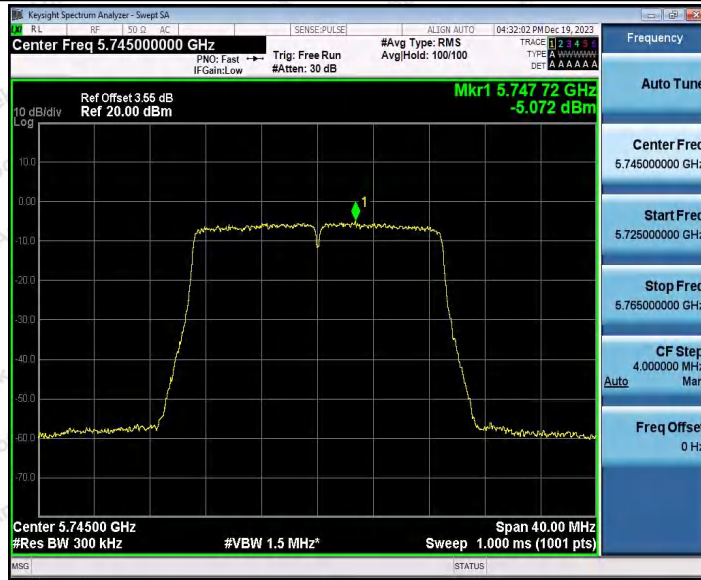

11N20SISO_Ant2_5745

Shenzhen Anbotek Compliance Laboratory Limited

Address: 1/F., Building D, Sogood Science and Technology Park, Sanwei Community, Hangcheng Street, Bao'an District, Shenzhen, Guangdong, China.
Tel: (86) 0755-26066440 Fax: (86) 0755-26014772 Email: service@anbotek.com

Hotline
400-003-0500
www.anbotek.com.cn