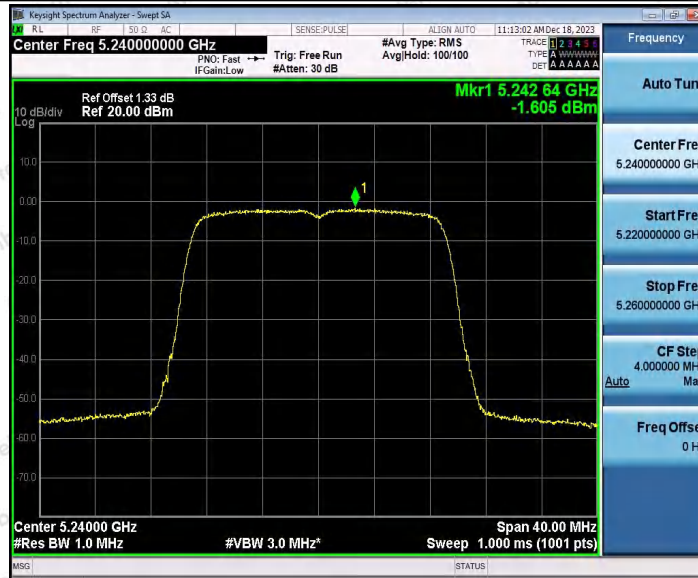

11AC20SISO_Ant1_5240

11AC20SISO_Ant2_5240