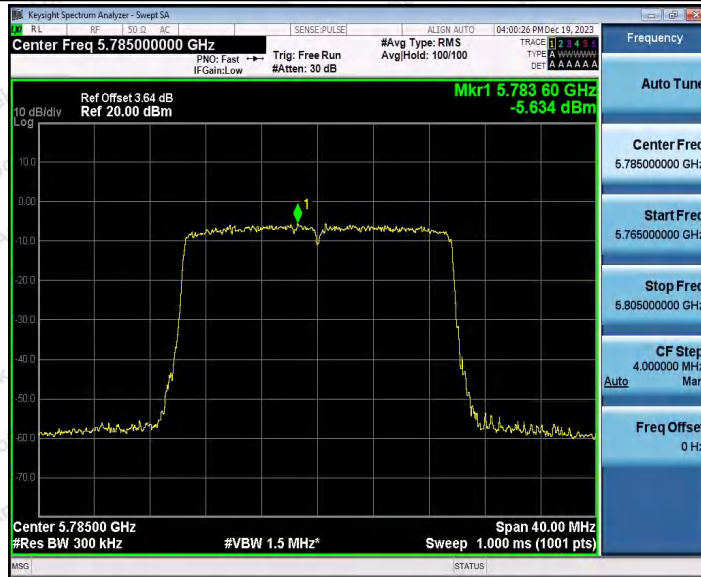

11AX20SISO_Ant1_5825

Shenzhen Anbotek Compliance Laboratory Limited

Address: 1/F., Building D, Sogood Science and Technology Park, Sanwei Community, Hangcheng Street, Bao'an District, Shenzhen, Guangdong, China.
Tel: (86) 0755-26066440 Fax: (86) 0755-26014772 Email: service@anbotek.com

Hotline
400-003-0500
www.anbotek.com.cn