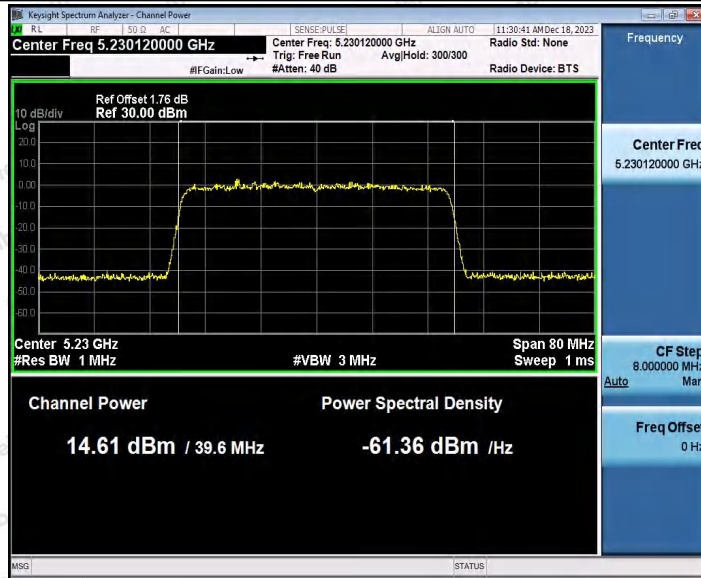

11AX40SISO_Ant1_5230