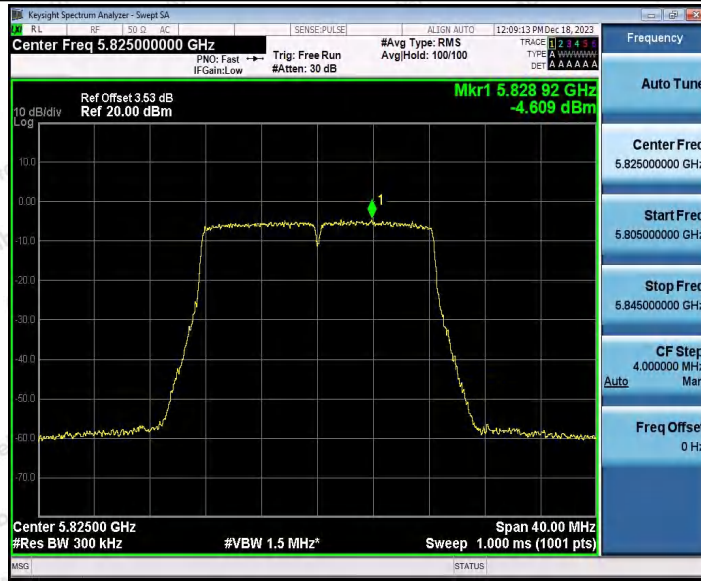

11A_Ant2_5825

11N20SISO_Ant1_5745