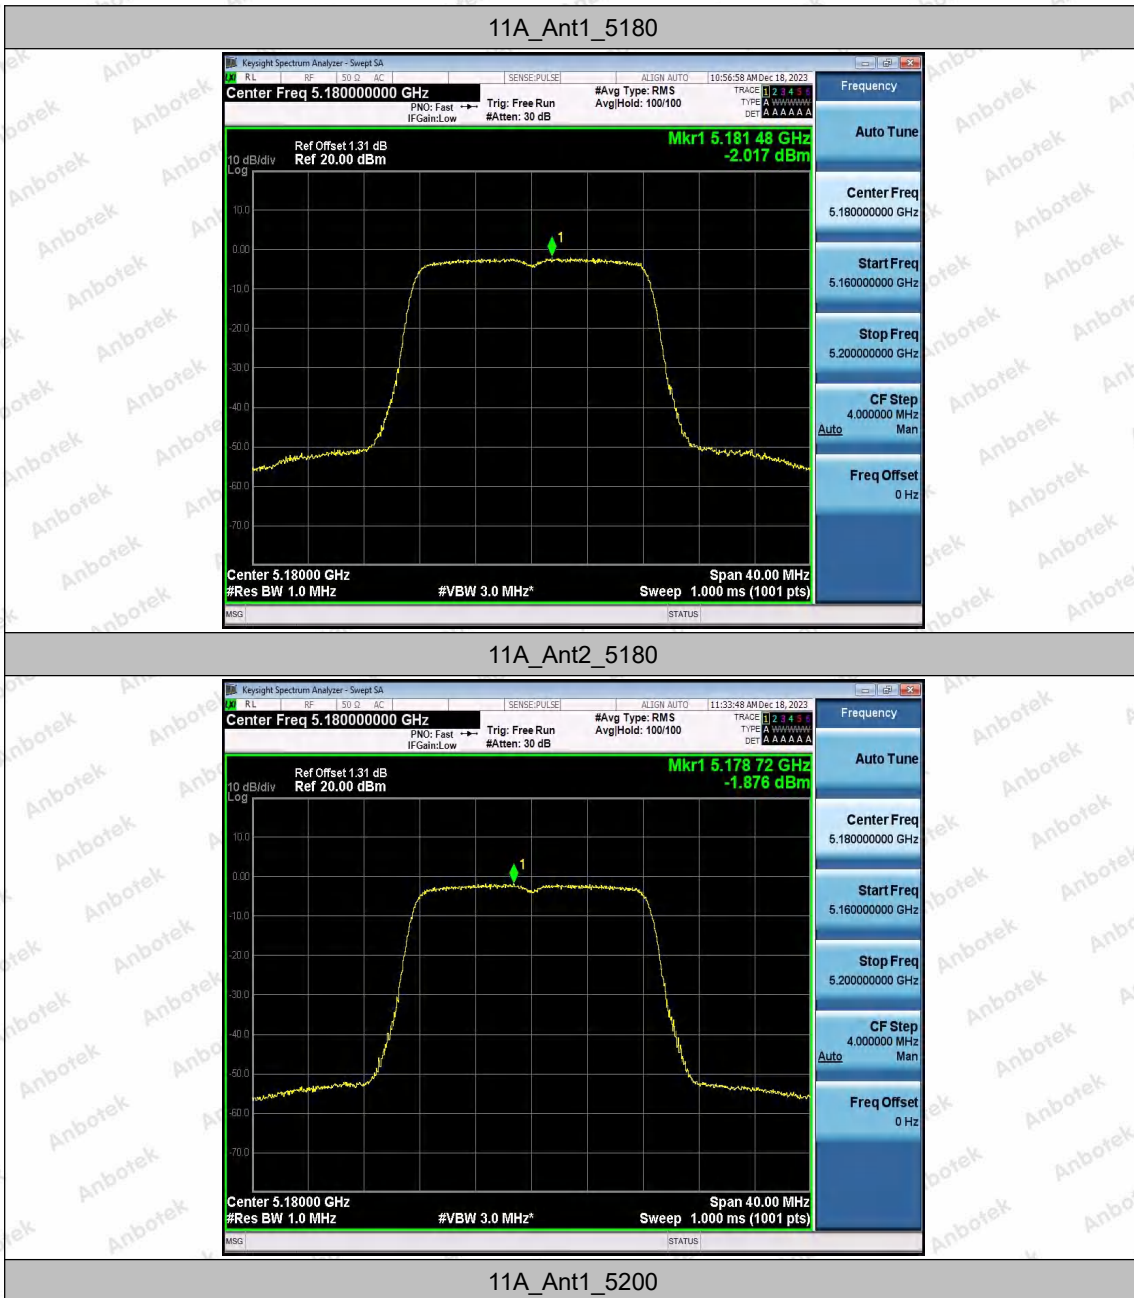

Test Graphs B1

Shenzhen Anbotek Compliance Laboratory Limited

Address: 1/F., Building D, Sogood Science and Technology Park, Sanwei Community, Hangcheng Street, Bao'an District, Shenzhen, Guangdong, China.
Tel: (86) 0755-26066440 Fax: (86) 0755-26014772 Email: service@anbotek.com

Hotline
400-003-0500
www.anbotek.com.cn