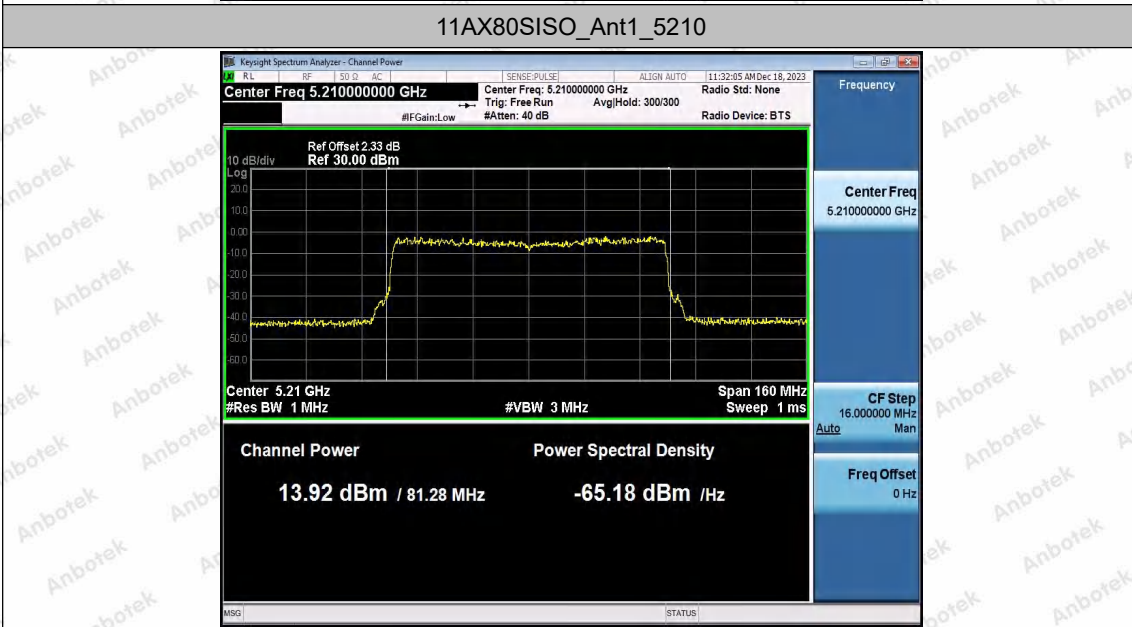

11AX80SISO_Ant2_5210

Shenzhen Anbotek Compliance Laboratory Limited

Address: 1/F., Building D, Sogood Science and Technology Park, Sanwei Community, Hangcheng Street, Bao'an District, Shenzhen, Guangdong, China.
Tel: (86) 0755-26066440 Fax: (86) 0755-26014772 Email: service@anbotek.com

Hotline: 400-003-0500
www.anbotek.com.cn