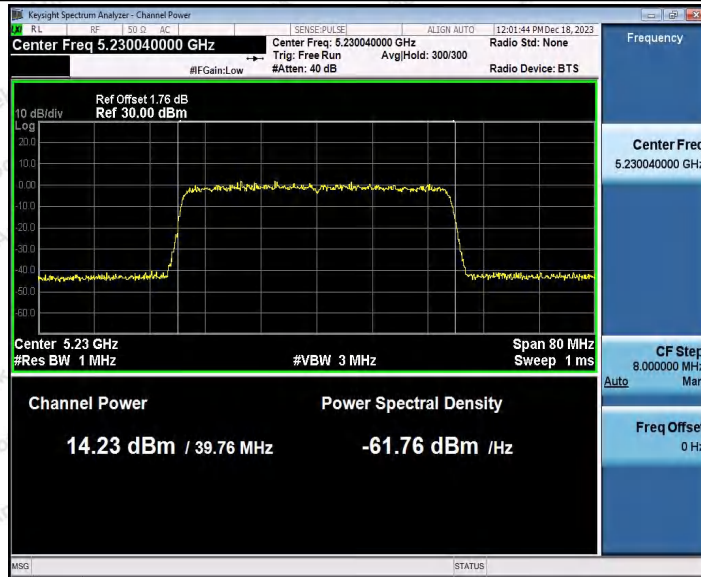

11AX40SISO_Ant2_5230

11AX40SISO_Ant1_5755

Shenzhen Anbotek Compliance Laboratory Limited

Address: 1/F., Building D, Sogood Science and Technology Park, Sanwei Community, Hangcheng Street, Bao'an District, Shenzhen, Guangdong, China.
Tel: (86) 0755-26066440 Fax: (86) 0755-26014772 Email: service@anbotek.com

Hotline 400-003-0500
www.anbotek.com.cn