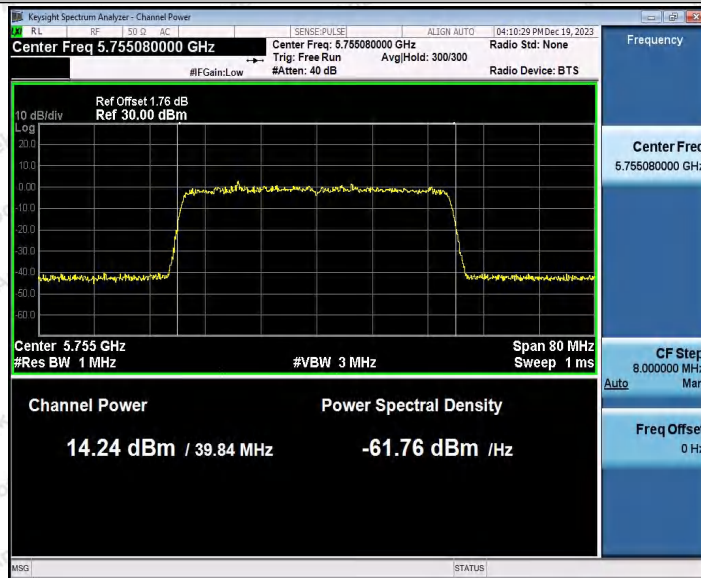

11AX40SISO_Ant1_5795