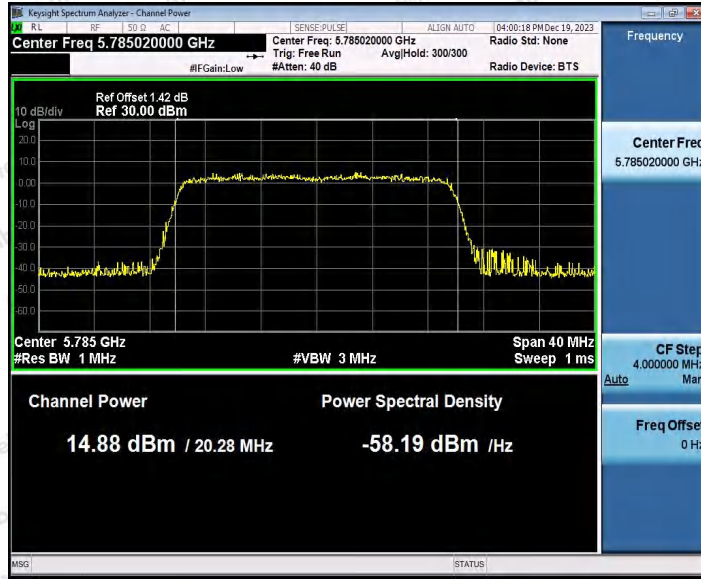

11AX20SISO_Ant2_5785

11AX20SISO_Ant1_5825

11AX20SISO_Ant2_5825

Shenzhen Anbotek Compliance Laboratory Limited

Address: 1/F., Building D, Sogood Science and Technology Park, Sanwei Community, Hangcheng Street, Bao'an District, Shenzhen, Guangdong, China.
Tel: (86) 0755-26066440 Fax: (86) 0755-26014772 Email: service@anbotek.com