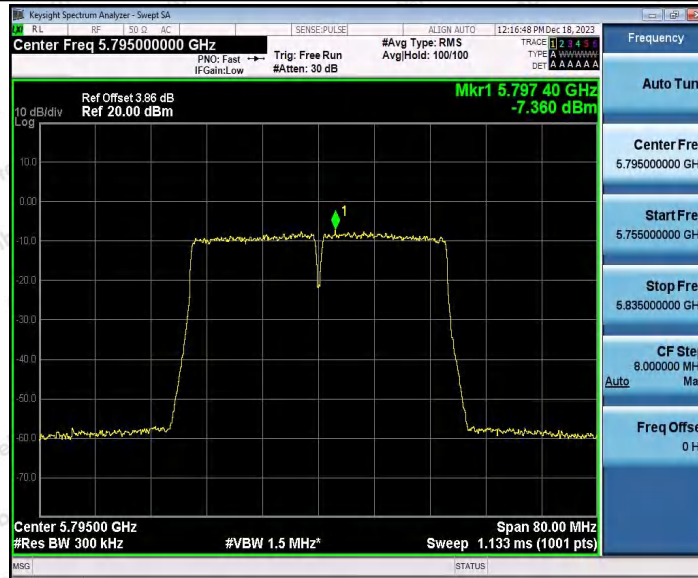

11N40SISO_Ant2_5795

11AC20SISO_Ant1_5745