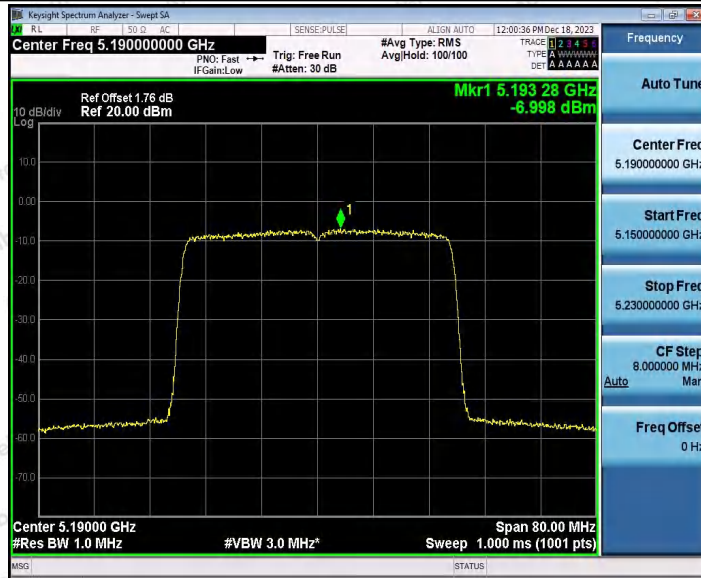

11AX40SISO_Ant2_5190

11AX40SISO_Ant1_5230