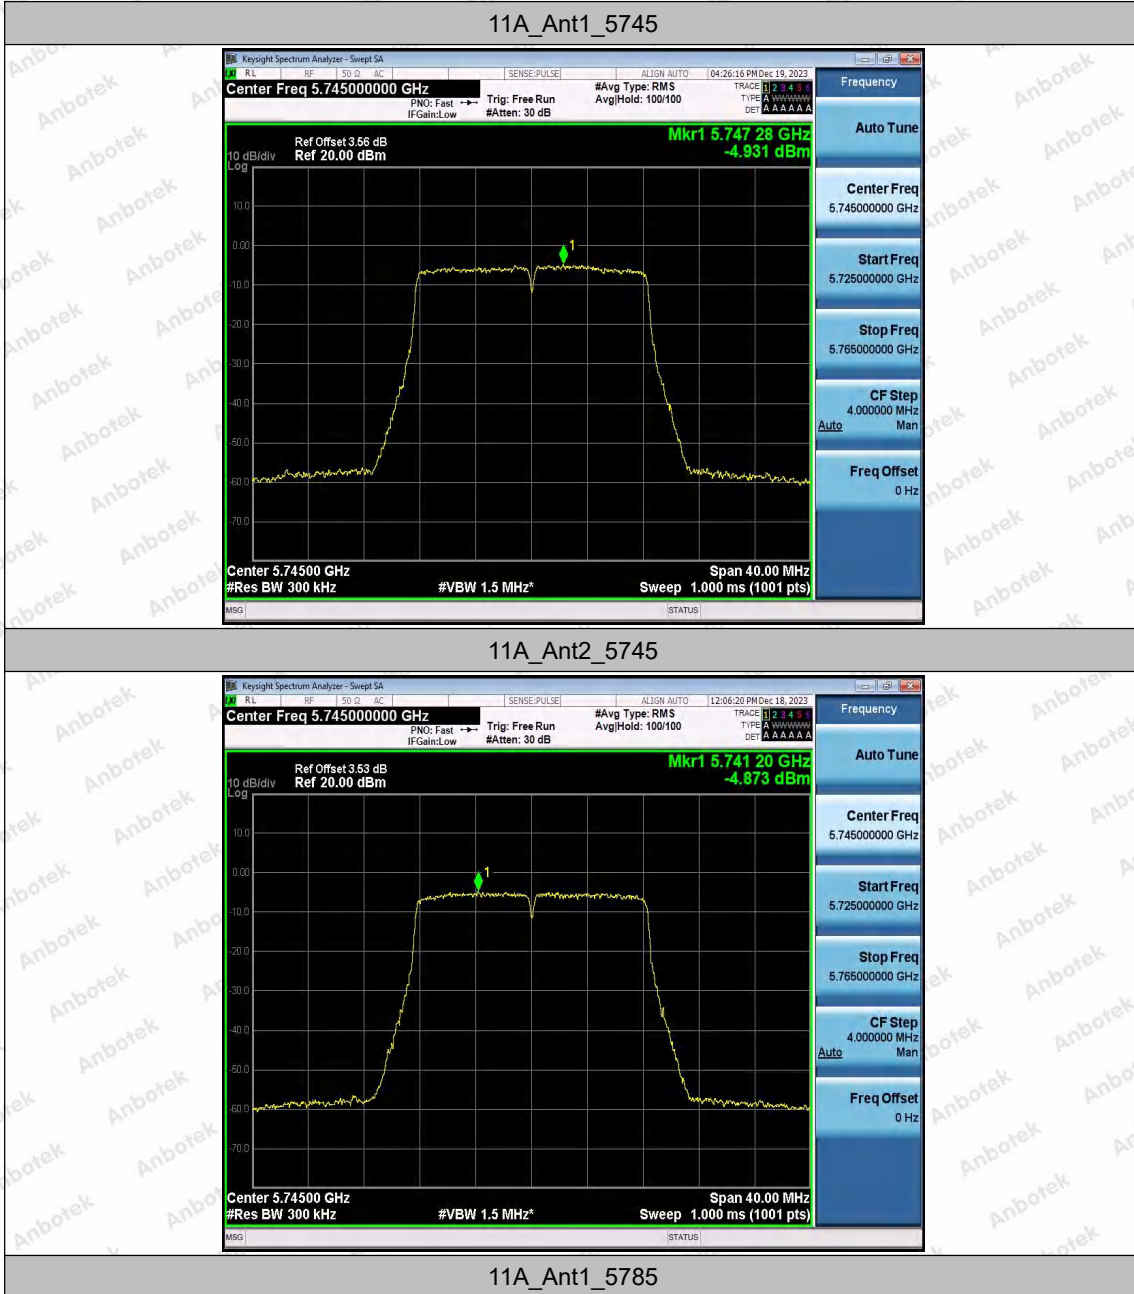

Test Graphs B4

Shenzhen Anbotek Compliance Laboratory Limited

Address: 1/F., Building D, Sogood Science and Technology Park, Sanwei Community, Hangcheng Street, Bao'an District, Shenzhen, Guangdong, China.
Tel: (86) 0755-26066440 Fax: (86) 0755-26014772 Email: service@anbotek.com

Hotline
400-003-0500
www.anbotek.com.cn