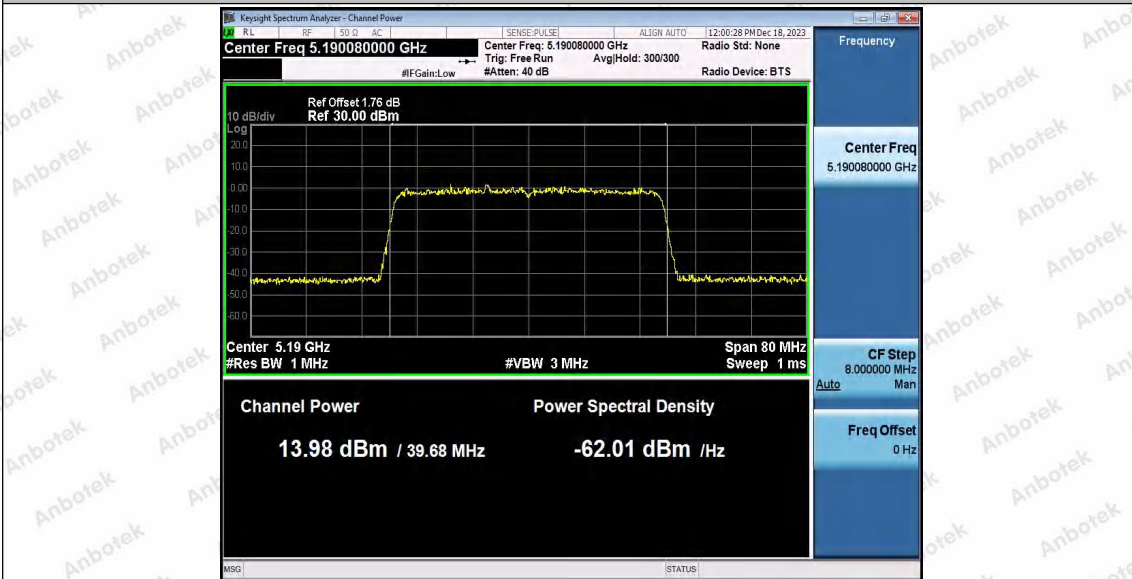

Hotline
400-003-0500
www.anbotek.com.cn

11AX40SISO_Ant1_5190

11AX40SISO_Ant2_5190

Shenzhen Anbotek Compliance Laboratory Limited

Address: 1/F., Building D, Sogood Science and Technology Park, Sanwei Community, Hangcheng Street, Bao'an District, Shenzhen, Guangdong, China.
Tel: (86) 0755-26066440 Fax: (86) 0755-26014772 Email: service@anbotek.com