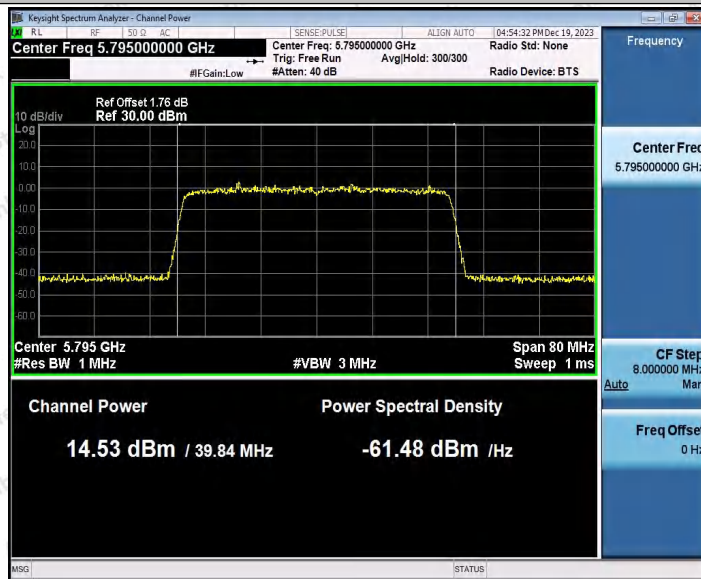

Shenzhen Anbotek Compliance Laboratory Limited

Address: 1/F., Building D, Sogood Science and Technology Park, Sanwei Community, Hangcheng Street, Bao'an District, Shenzhen, Guangdong, China.
Tel: (86) 0755-26066440 Fax: (86) 0755-26014772 Email: service@anbotek.com

Hotline
400-003-0500
www.anbotek.com.cn