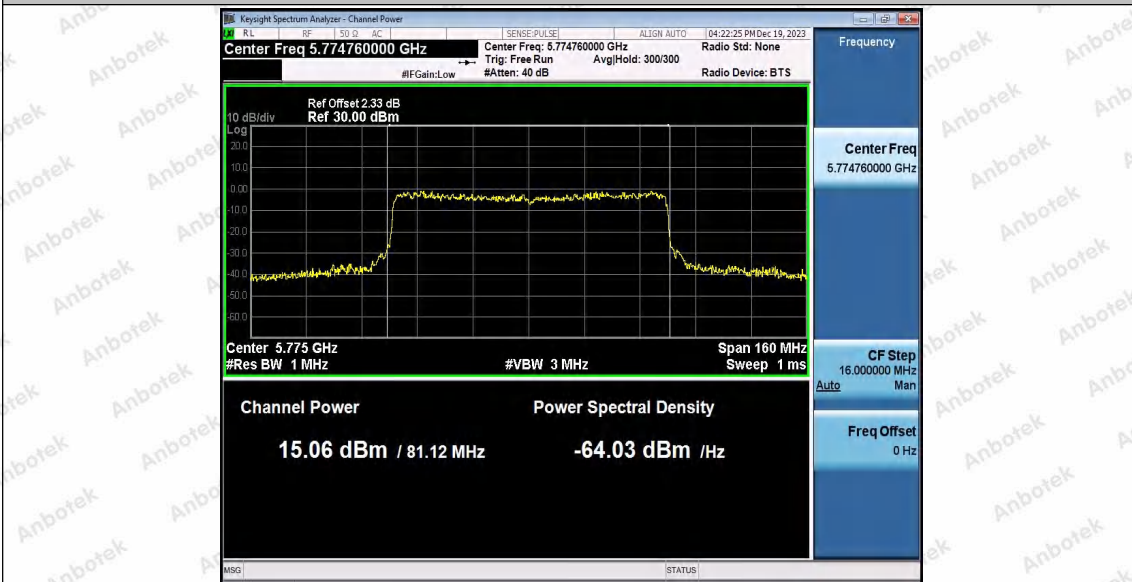

11AX80SISO_Ant2_5775