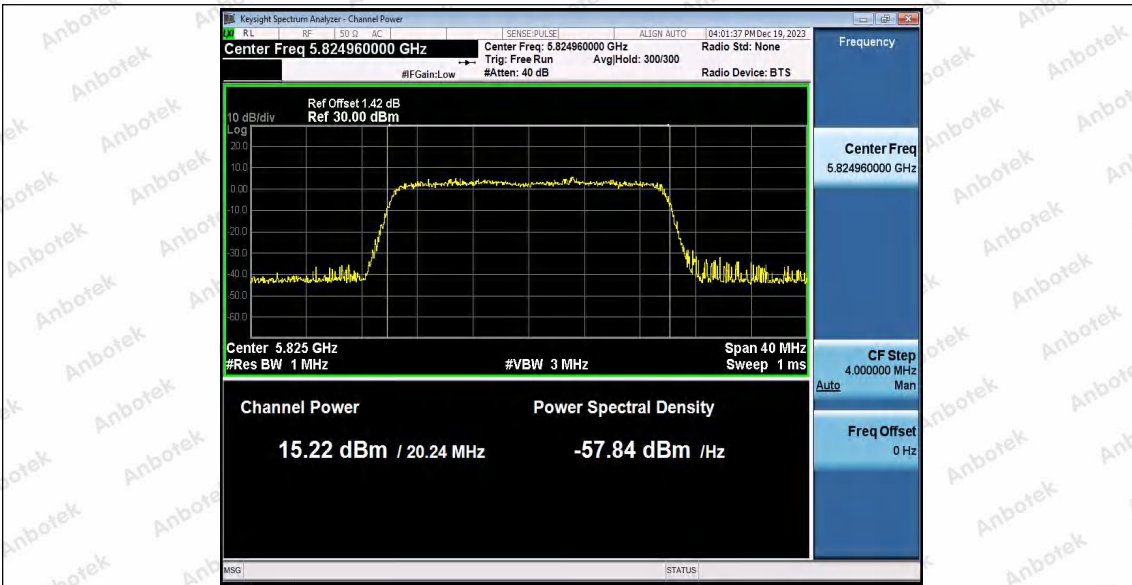

11AX40SISO_Ant1_5190