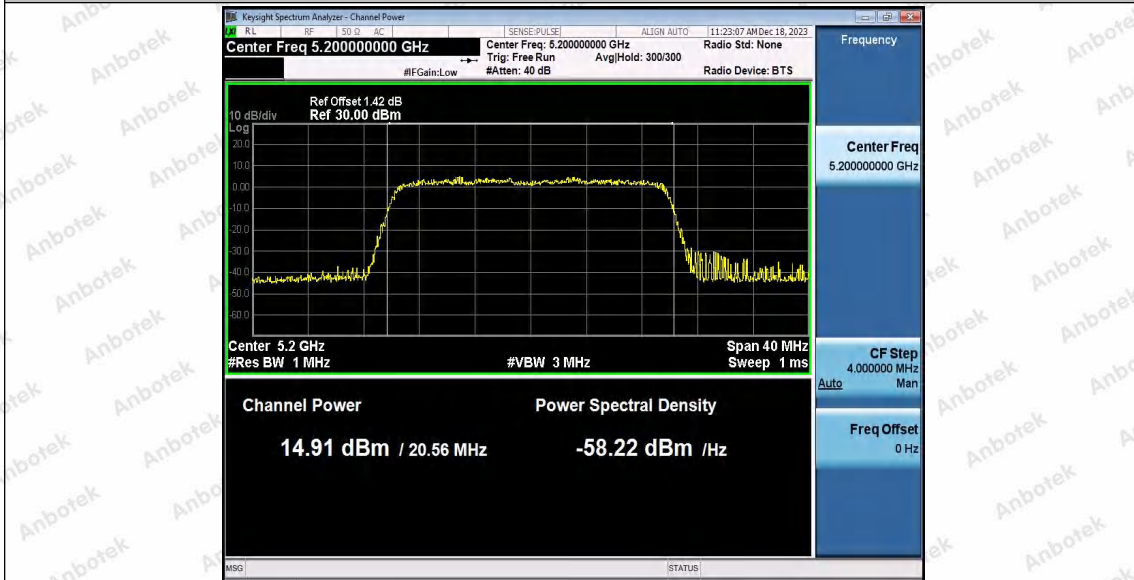

11AX20SISO_Ant2_5200