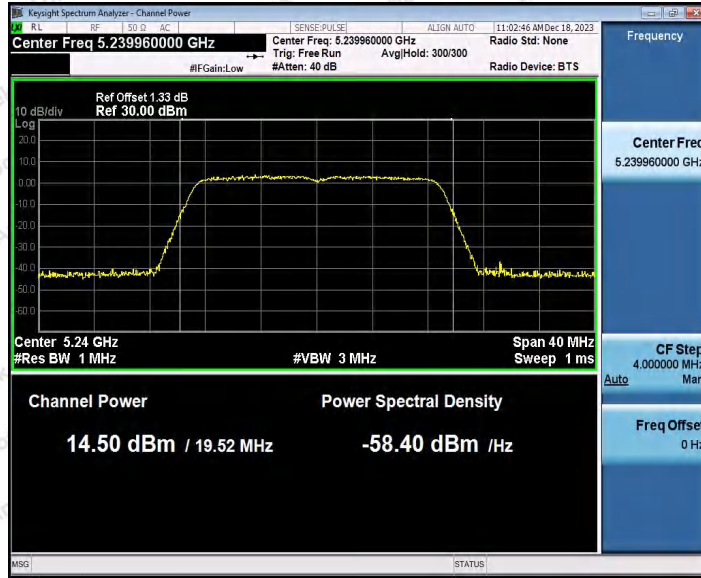

11N20SISO_Ant1_5240

11N20SISO_Ant2_5240

Shenzhen Anbotek Compliance Laboratory Limited

Address: 1/F., Building D, Sogood Science and Technology Park, Sanwei Community, Hangcheng Street, Bao'an District, Shenzhen, Guangdong, China.
Tel: (86) 0755-26066440 Fax: (86) 0755-26014772 Email: service@anbotek.com

Hotline: 400-003-0500
www.anbotek.com.cn