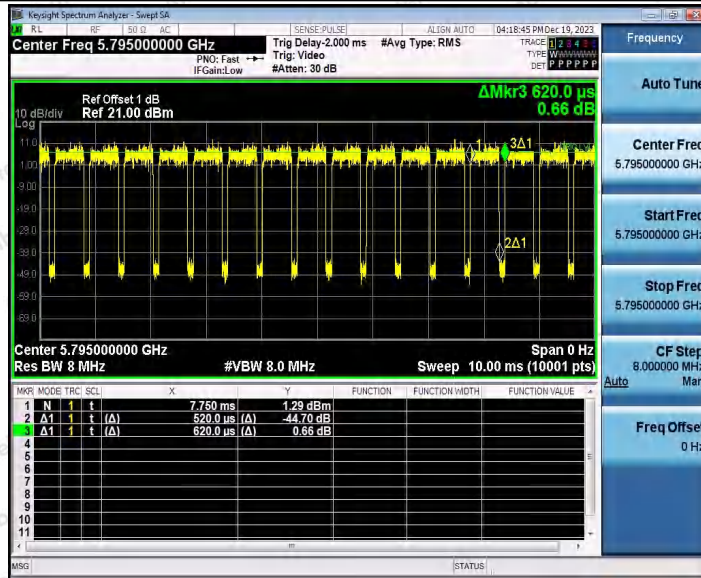

11AX40SISO_Ant2_5795

11AX80SISO_Ant1_5210