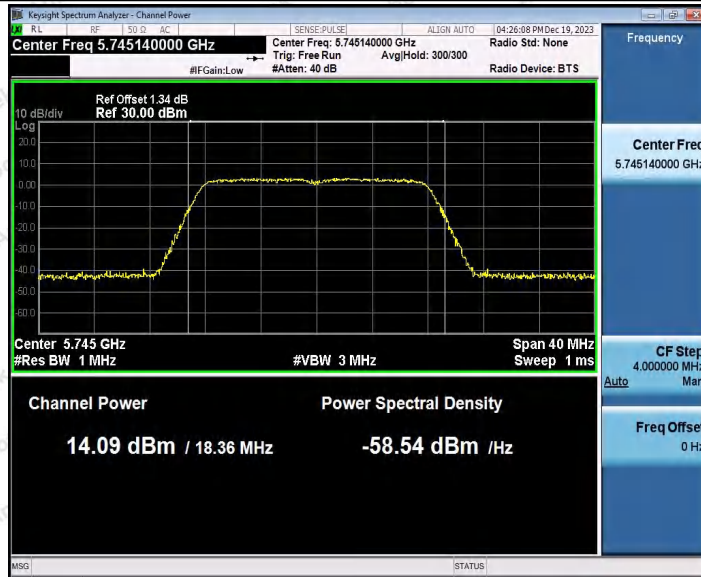

11A_Ant1_5745

11A_Ant2_5745

Shenzhen Anbotek Compliance Laboratory Limited

Address: 1/F., Building D, Sogood Science and Technology Park, Sanwei Community, Hangcheng Street, Bao'an District, Shenzhen, Guangdong, China.
Tel: (86) 0755-26066440 Fax: (86) 0755-26014772 Email: service@anbotek.com

Hotline
400-003-0500
www.anbotek.com.cn