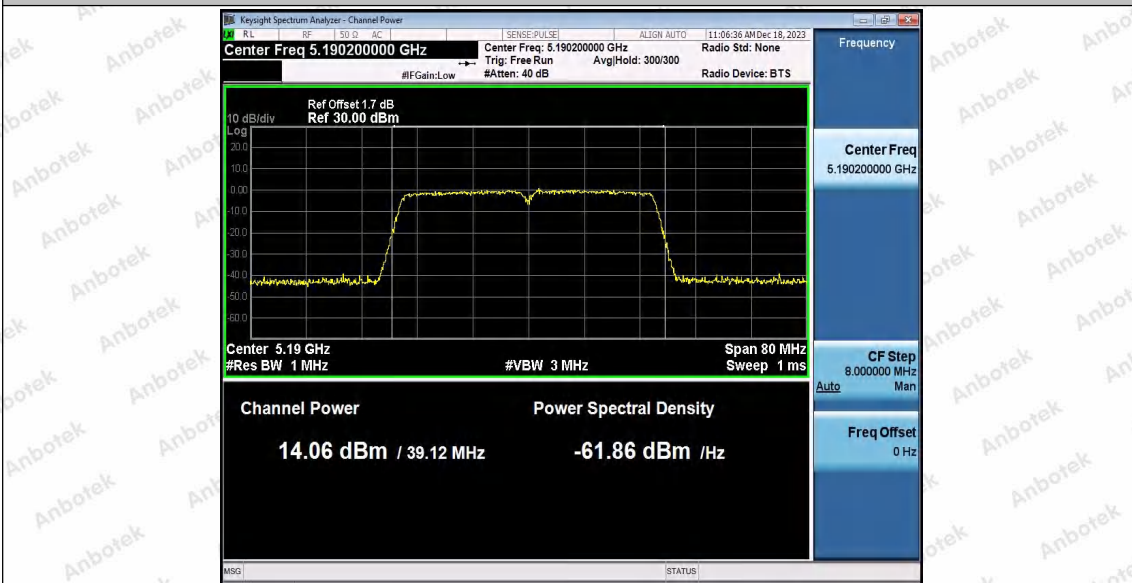

Shenzhen Anbotek Compliance Laboratory Limited

Address: 1/F., Building D, Sogood Science and Technology Park, Sanwei Community, Hangcheng Street, Bao'an District, Shenzhen, Guangdong, China.
Tel: (86) 0755-26066440 Fax: (86) 0755-26014772 Email: service@anbotek.com

Hotline: 400-003-0500
www.anbotek.com.cn