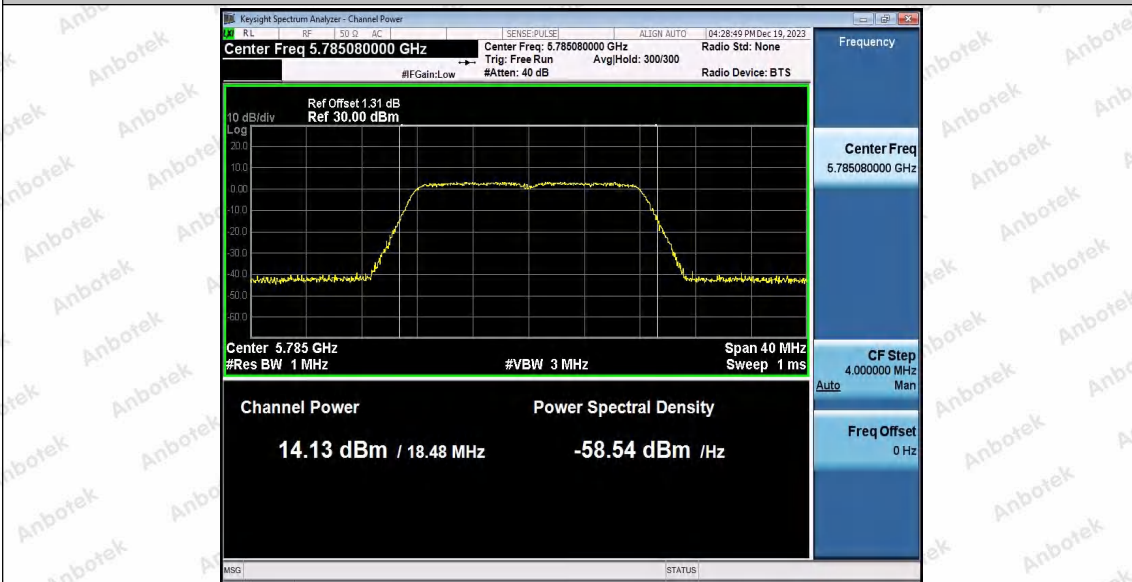

11A_Ant2_5785