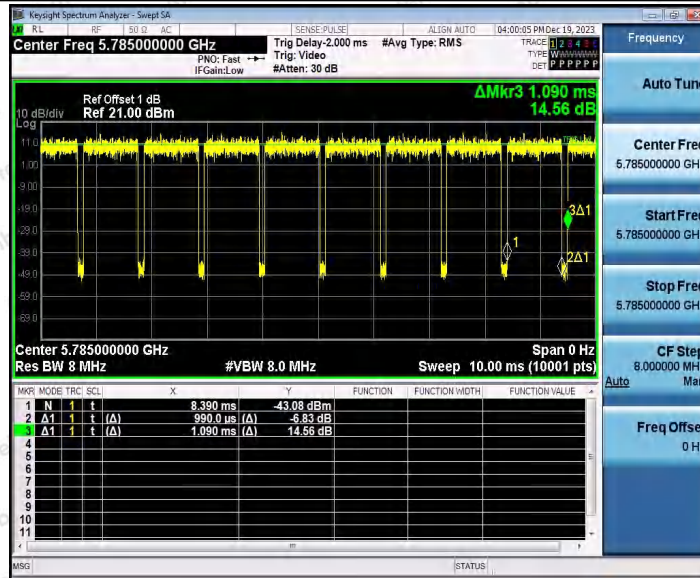

11AX20SISO_Ant2_5785

11AX20SISO_Ant1_5825