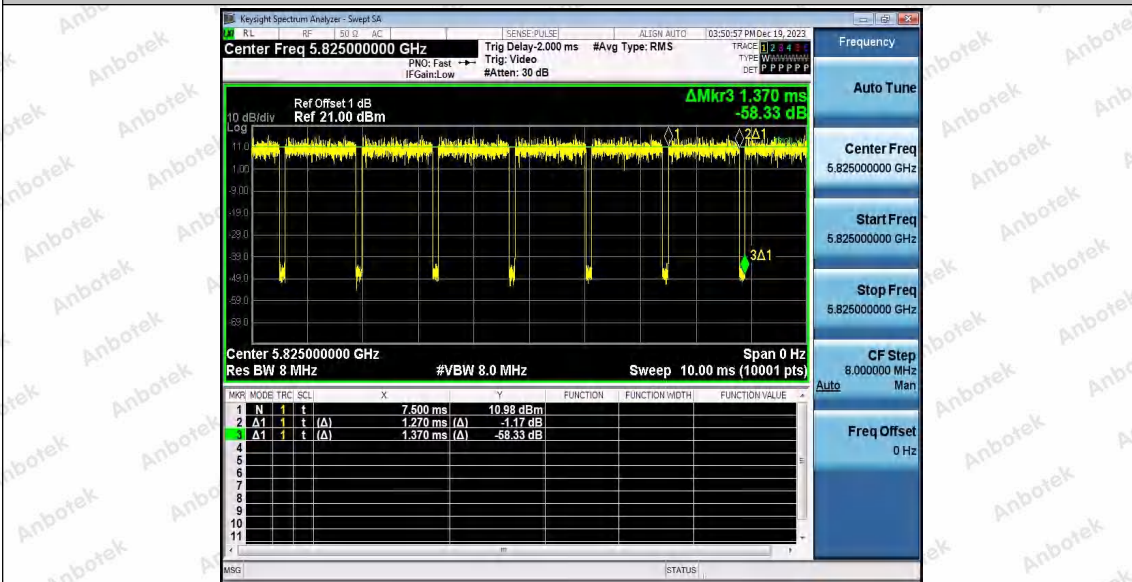

11AC40SISO_Ant1_5190