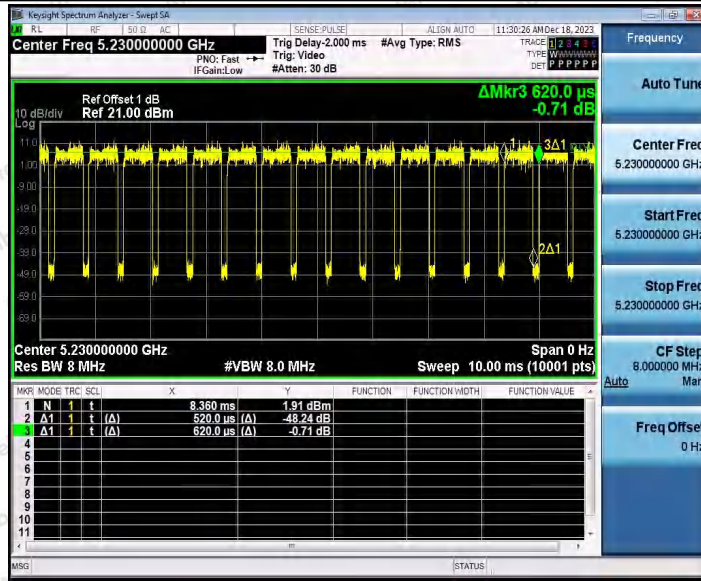

11AX40SISO_Ant1_5230

11AX40SISO_Ant2_5230