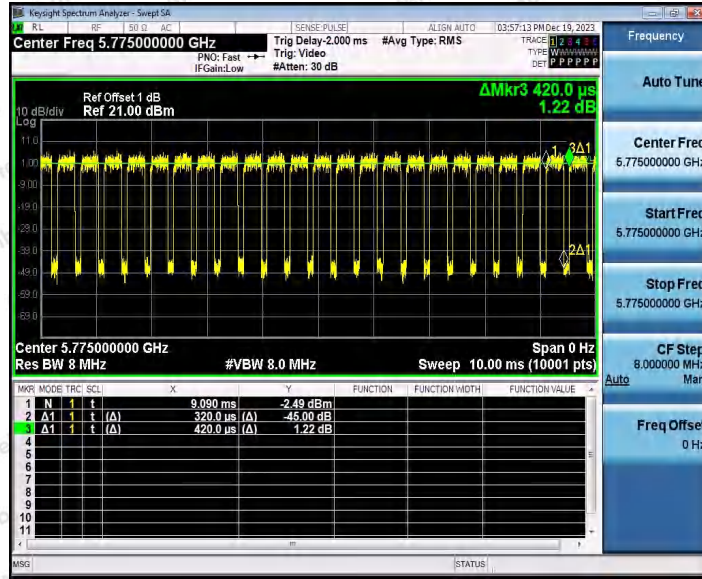

11AC80SISO_Ant2_5775