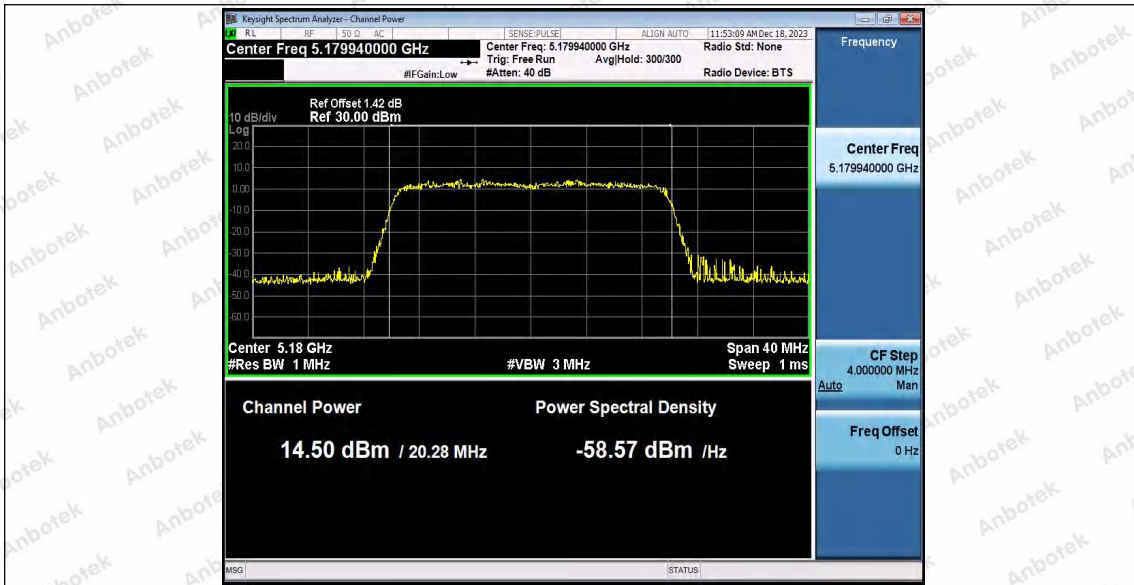

11AX20SISO_Ant1_5200