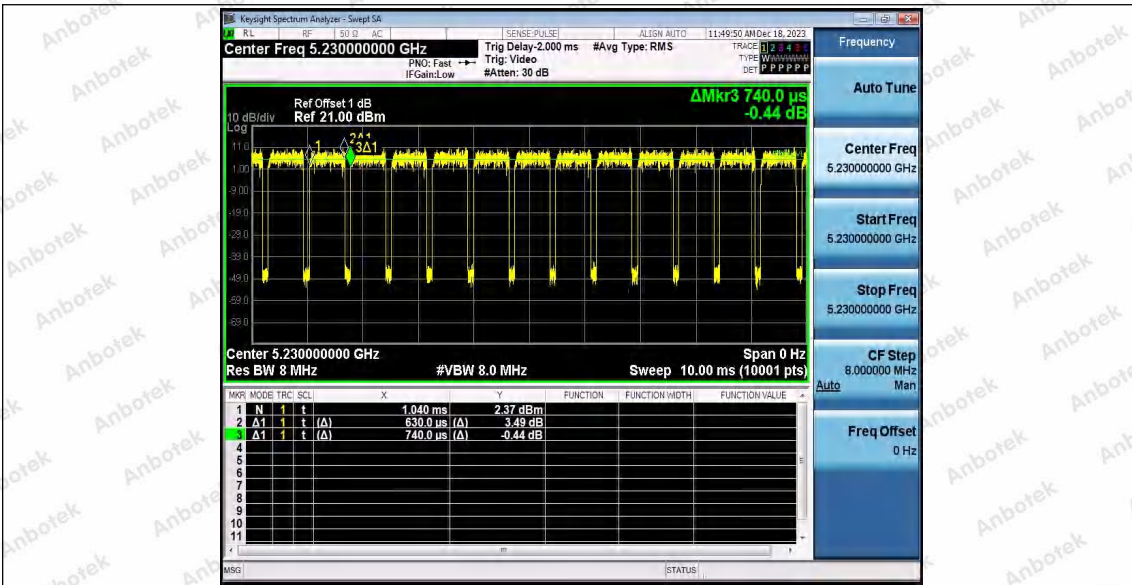

11AC40SISO_Ant1_5755