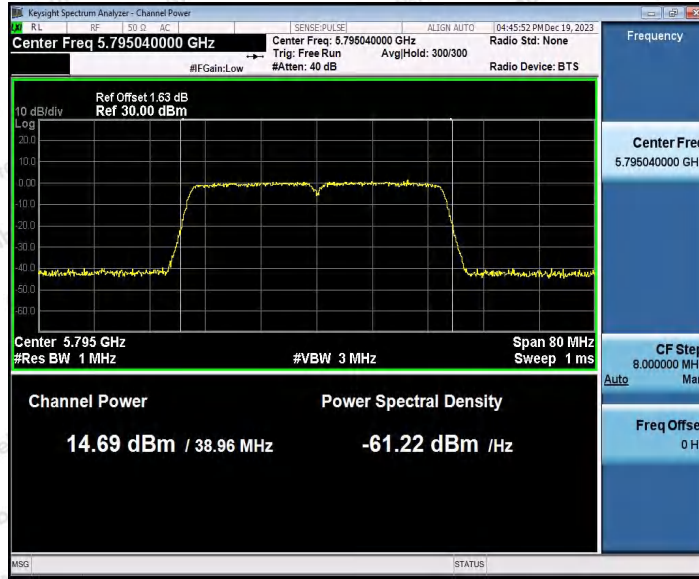

11AC40SISO_Ant1_5795