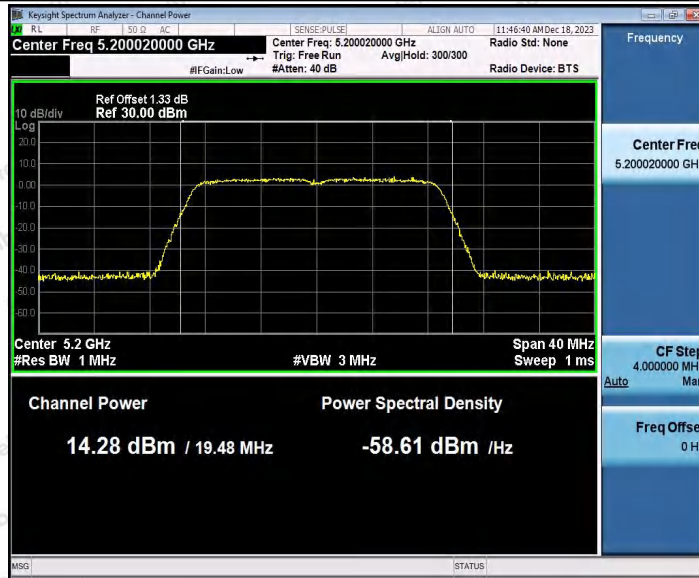

11AC20SISO_Ant2_5200