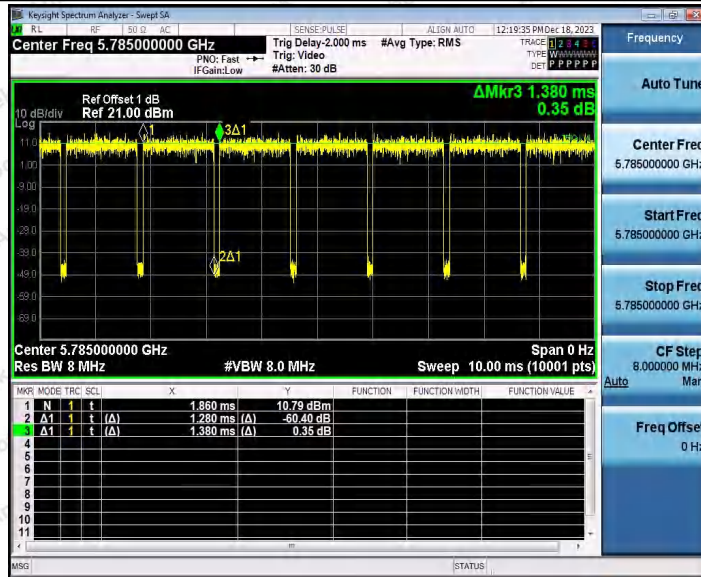

11AC20SISO_Ant1_5825

Shenzhen Anbotek Compliance Laboratory Limited

Address: 1/F., Building D, Sogood Science and Technology Park, Sanwei Community, Hangcheng Street, Bao'an District, Shenzhen, Guangdong, China.
Tel: (86) 0755-26066440 Fax: (86) 0755-26014772 Email: service@anbotek.com

Hotline 400-003-0500
www.anbotek.com.cn