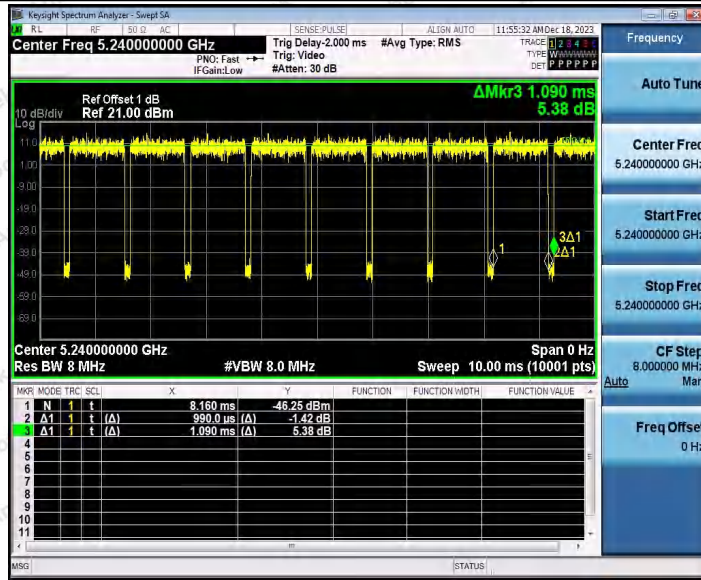

11AX20SISO_Ant1_5745

Shenzhen Anbotek Compliance Laboratory Limited

Address: 1/F., Building D, Sogood Science and Technology Park, Sanwei Community, Hangcheng Street, Bao'an District, Shenzhen, Guangdong, China.
Tel: (86) 0755-26066440 Fax: (86) 0755-26014772 Email: service@anbotek.com

Hotline 400-003-0500
www.anbotek.com.cn