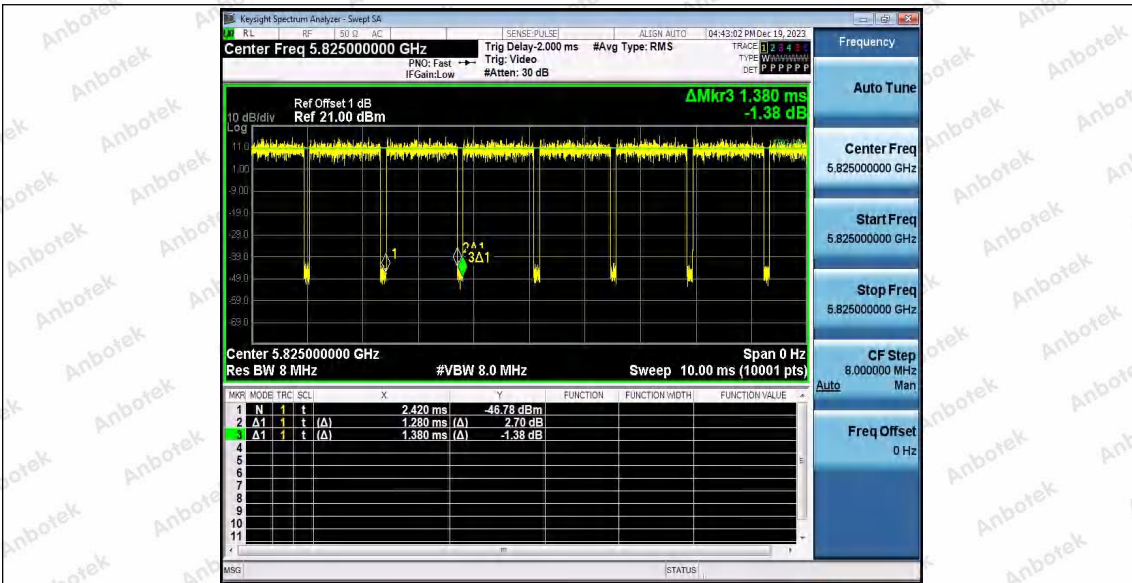

11AC20SISO_Ant2_5825