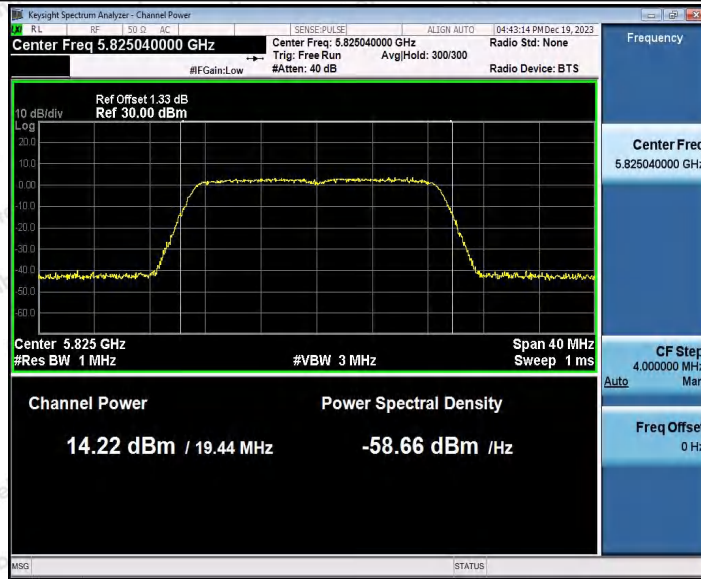

11AC20SISO_Ant2_5825