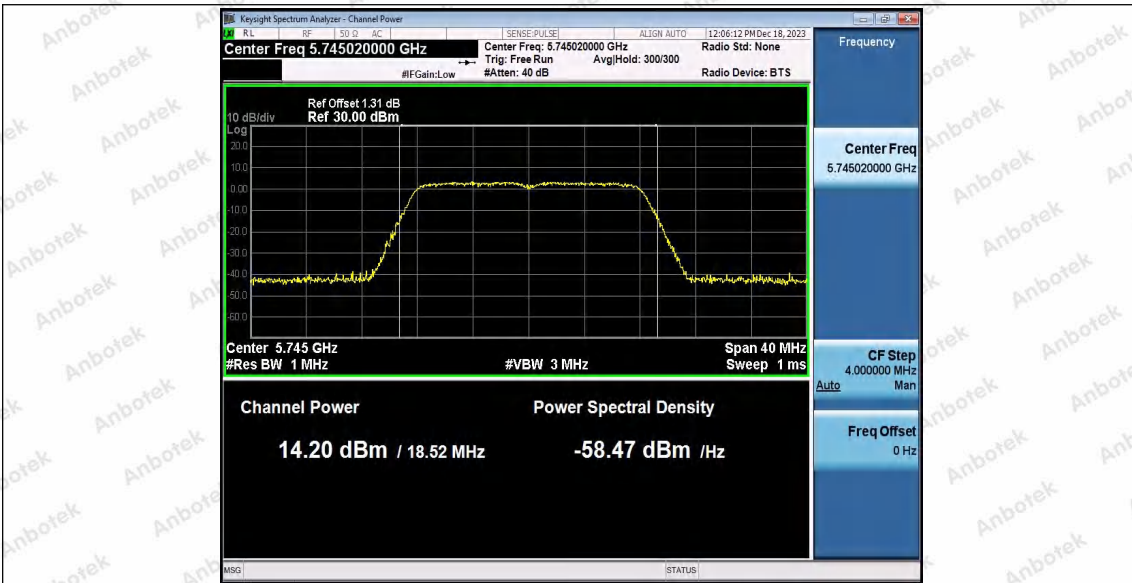

11A_Ant1_5785