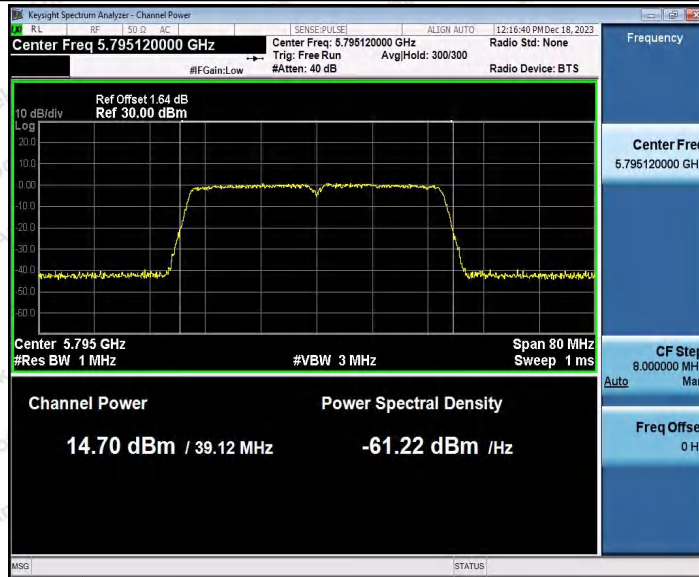

11N40SISO_Ant2_5795

11AC20SISO_Ant1_5180

Shenzhen Anbotek Compliance Laboratory Limited

Address: 1/F., Building D, Sogood Science and Technology Park, Sanwei Community, Hangcheng Street, Bao'an District, Shenzhen, Guangdong, China.
Tel: (86) 0755-26066440 Fax: (86) 0755-26014772 Email: service@anbotek.com

Hotline
400-003-0500
www.anbotek.com.cn