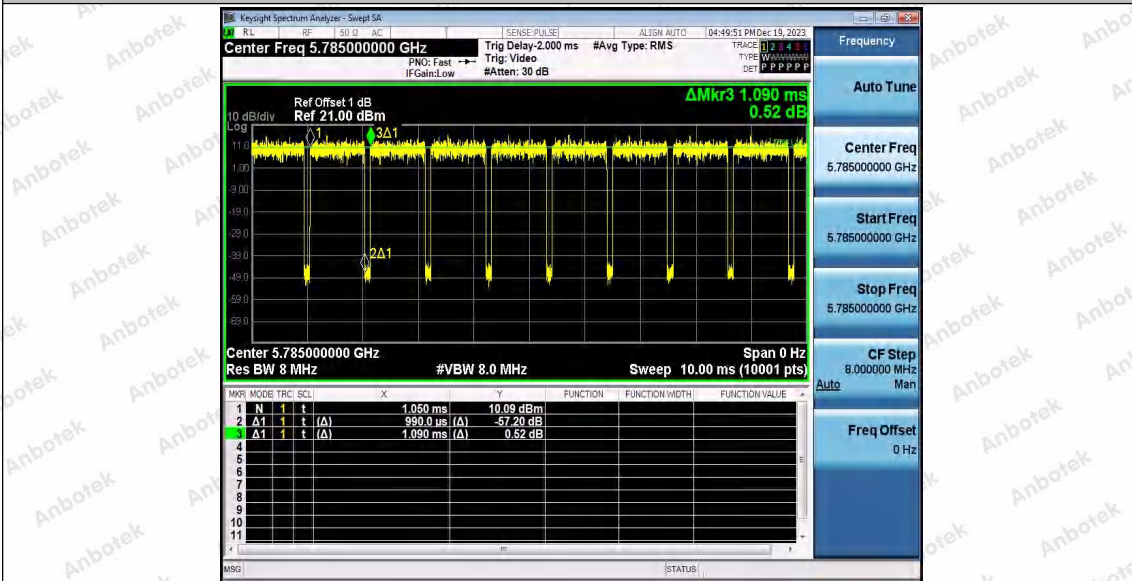

Hotline 400-003-0500
 www.anbotek.com.cn

11AX20SISO_Ant2_5745

11AX20SISO_Ant1_5785

Shenzhen Anbotek Compliance Laboratory Limited

Address: 1/F., Building D, Sogood Science and Technology Park, Sanwei Community, Hangcheng Street, Bao'an District, Shenzhen, Guangdong, China.
Tel: (86) 0755-26066440 Fax: (86) 0755-26014772 Email: service@anbotek.com