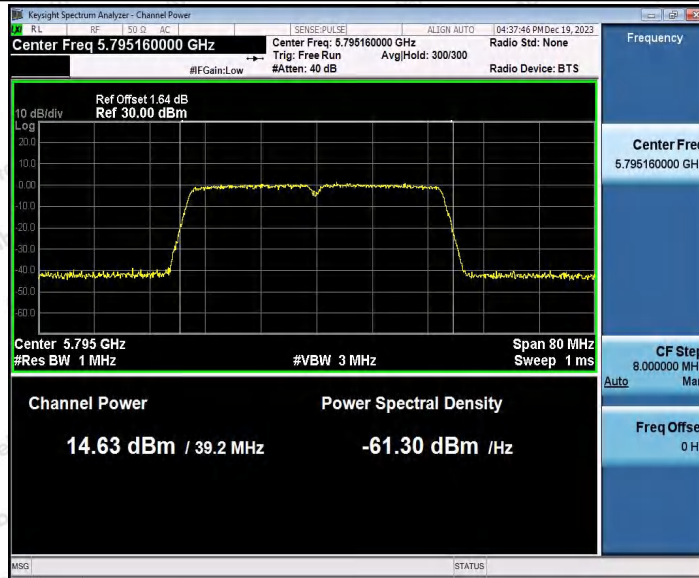

11N40SISO_Ant1_5795