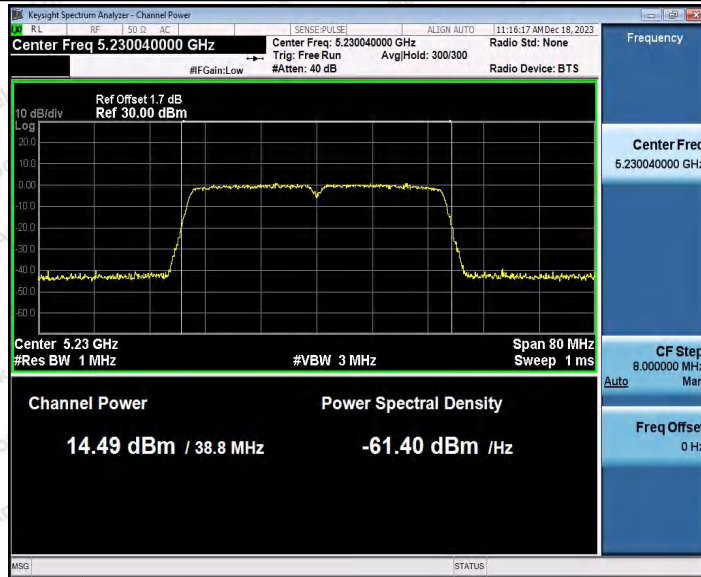

11AC40SISO_Ant1_5230

11AC40SISO_Ant2_5230

Shenzhen Anbotek Compliance Laboratory Limited

Address: 1/F., Building D, Sogood Science and Technology Park, Sanwei Community, Hangcheng Street, Bao'an District, Shenzhen, Guangdong, China.
Tel: (86) 0755-26066440 Fax: (86) 0755-26014772 Email: service@anbotek.com

Hotline
400-003-0500
www.anbotek.com.cn