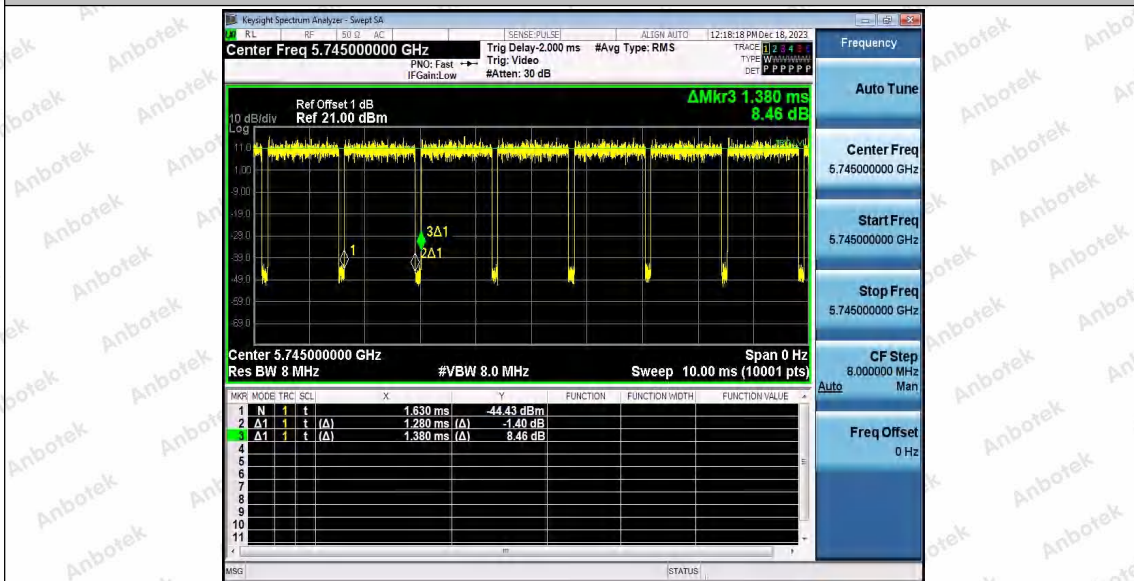

Hotline 400-003-0500
www.anbotek.com.cn

11AC20SISO_Ant1_5745

11AC20SISO_Ant2_5745

Shenzhen Anbotek Compliance Laboratory Limited

Address: 1/F., Building D, Sogood Science and Technology Park, Sanwei Community, Hangcheng Street, Bao'an District, Shenzhen, Guangdong, China.
Tel: (86) 0755-26066440 Fax: (86) 0755-26014772 Email: service@anbotek.com