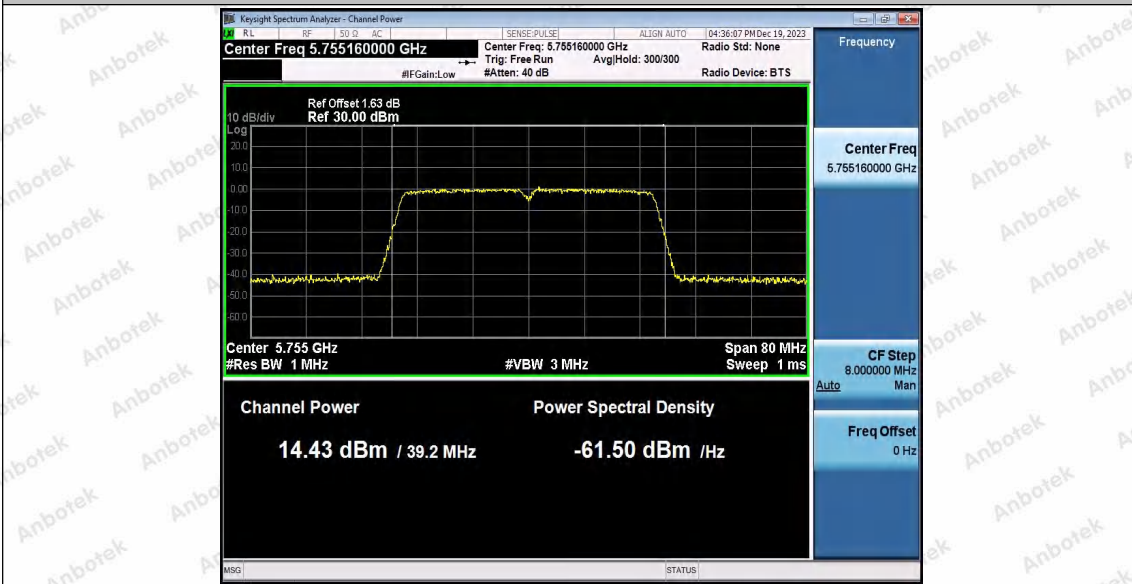

Shenzhen Anbotek Compliance Laboratory Limited

Address: 1/F., Building D, Sogood Science and Technology Park, Sanwei Community, Hangcheng Street, Bao'an District, Shenzhen, Guangdong, China.
Tel: (86) 0755-26066440 Fax: (86) 0755-26014772 Email: service@anbotek.com

Hotline: 400-003-0500
www.anbotek.com.cn