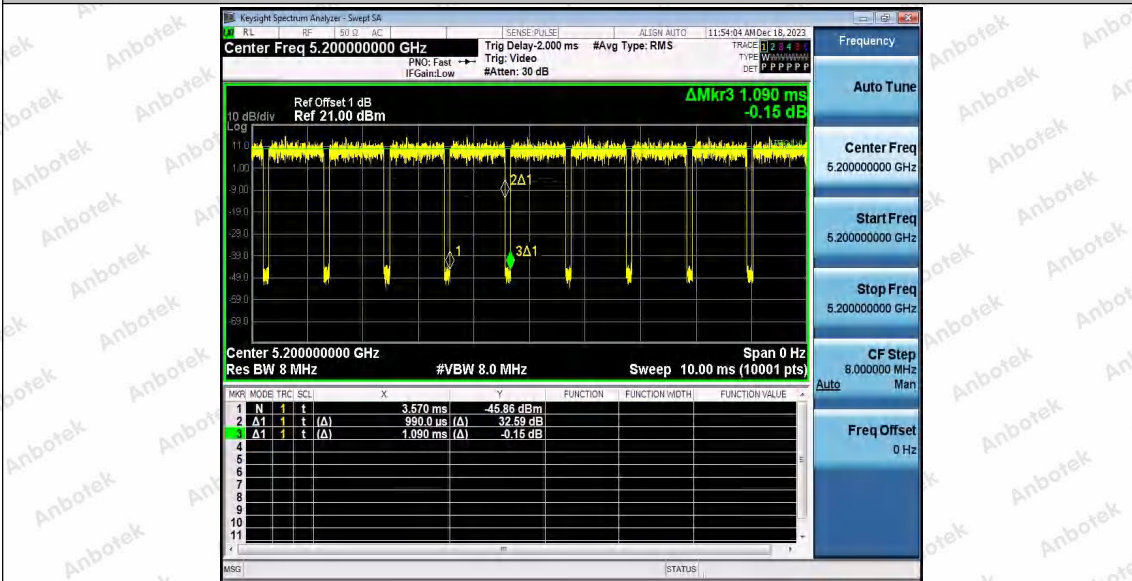

Hotline
400-003-0500
www.anbotek.com.cn

11AX20SISO_Ant1_5200

11AX20SISO_Ant2_5200

Shenzhen Anbotek Compliance Laboratory Limited

Address: 1/F., Building D, Sogood Science and Technology Park, Sanwei Community, Hangcheng Street, Bao'an District, Shenzhen, Guangdong, China.
Tel: (86) 0755-26066440 Fax: (86) 0755-26014772 Email: service@anbotek.com