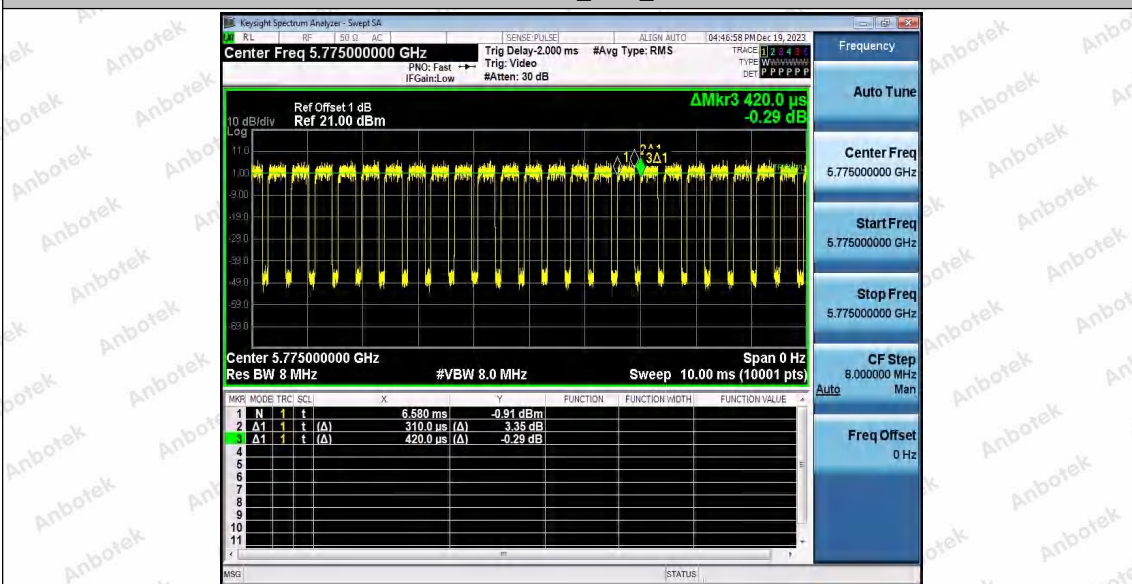

Hotline
400-003-0500
www.anbotek.com.cn

11AC80SISO_Ant2_5210

11AC80SISO_Ant1_5775

Shenzhen Anbotek Compliance Laboratory Limited

Address: 1/F., Building D, Sogood Science and Technology Park, Sanwei Community, Hangcheng Street, Bao'an District, Shenzhen, Guangdong, China.
Tel: (86) 0755-26066440 Fax: (86) 0755-26014772 Email: service@anbotek.com