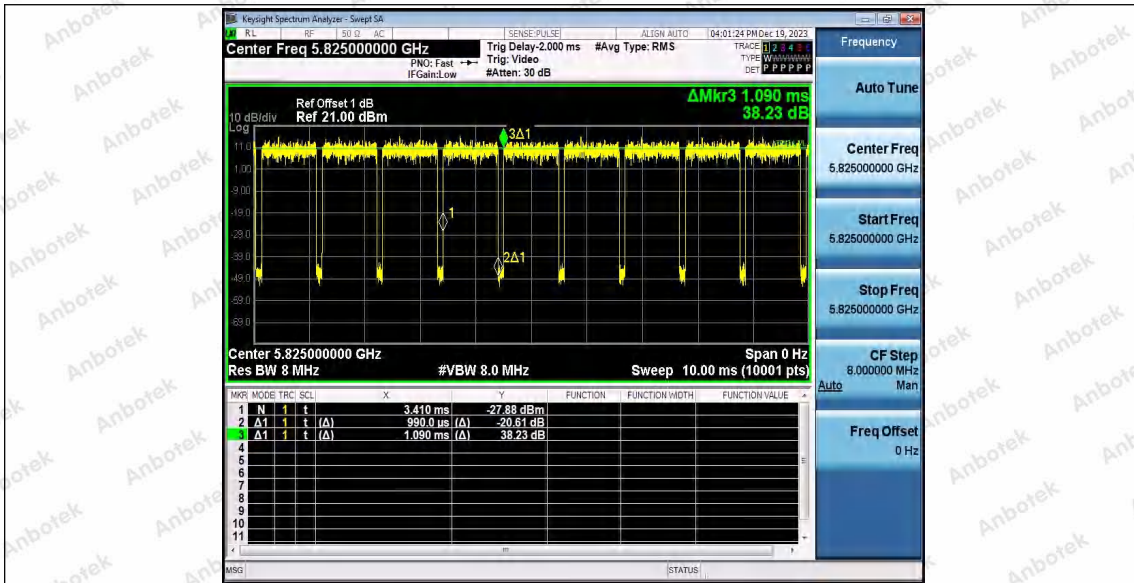

11AX40SISO_Ant1_5190