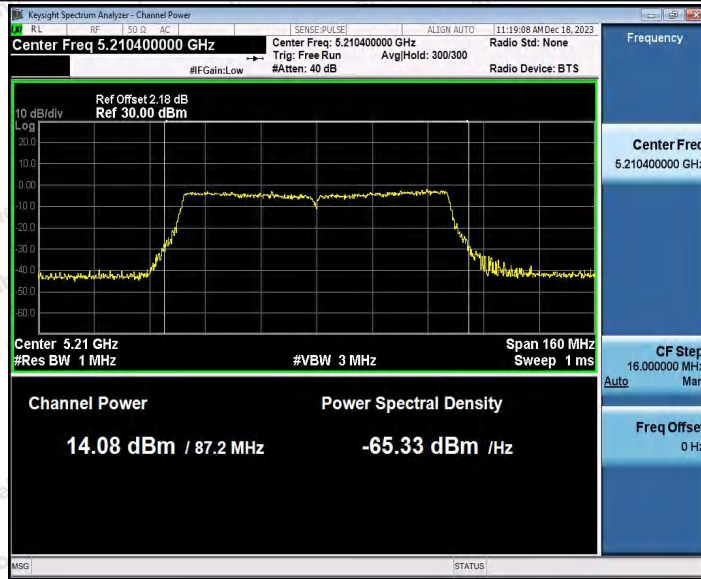

11AC80SISO_Ant2_5210