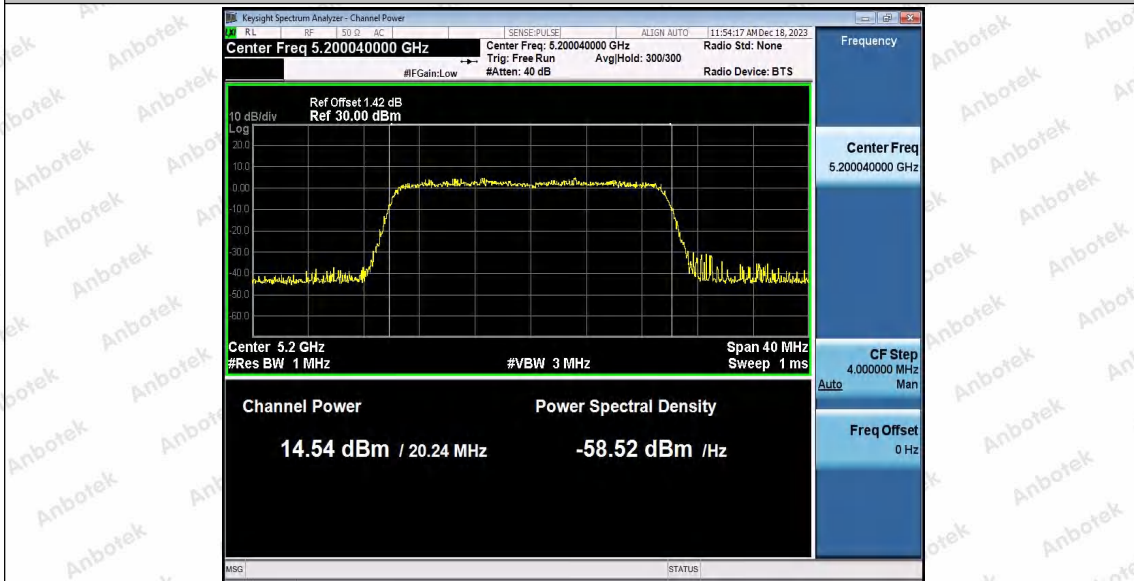

Hotline
400-003-0500
www.anbotek.com.cn

11AX20SISO_Ant1_5200

11AX20SISO_Ant2_5200

Shenzhen Anbotek Compliance Laboratory Limited

Address: 1/F., Building D, Sogood Science and Technology Park, Sanwei Community, Hangcheng Street, Bao'an District, Shenzhen, Guangdong, China.
Tel: (86) 0755-26066440 Fax: (86) 0755-26014772 Email: service@anbotek.com