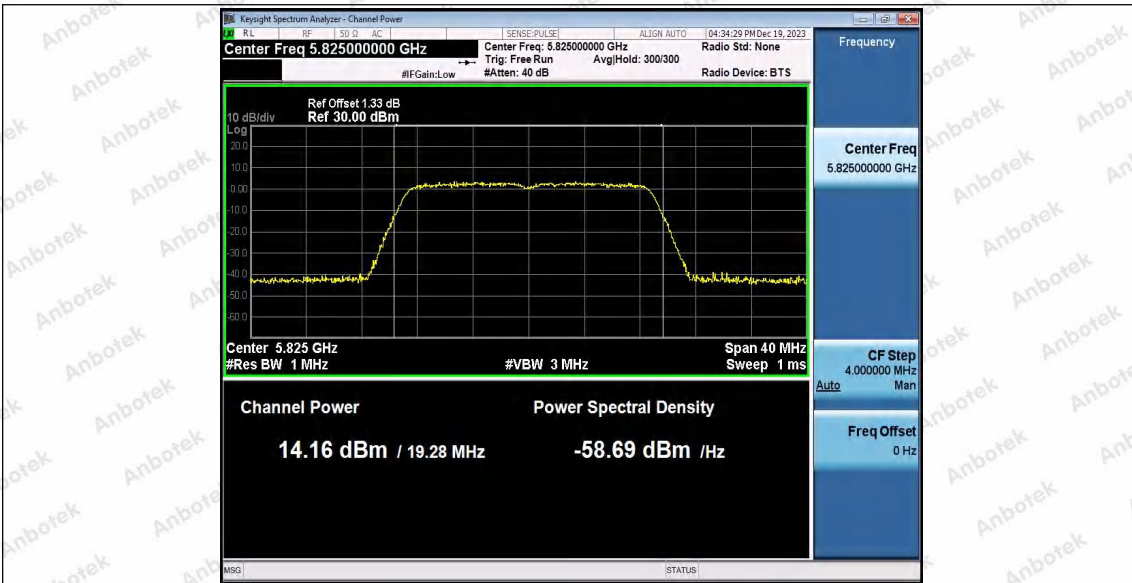

Shenzhen Anbotek Compliance Laboratory Limited

Address: 1/F., Building D, Sogood Science and Technology Park, Sanwei Community, Hangcheng Street, Bao'an District, Shenzhen, Guangdong, China.
Tel: (86) 0755-26066440 Fax: (86) 0755-26014772 Email: service@anbotek.com

Hotline: 400-003-0500
www.anbotek.com.cn