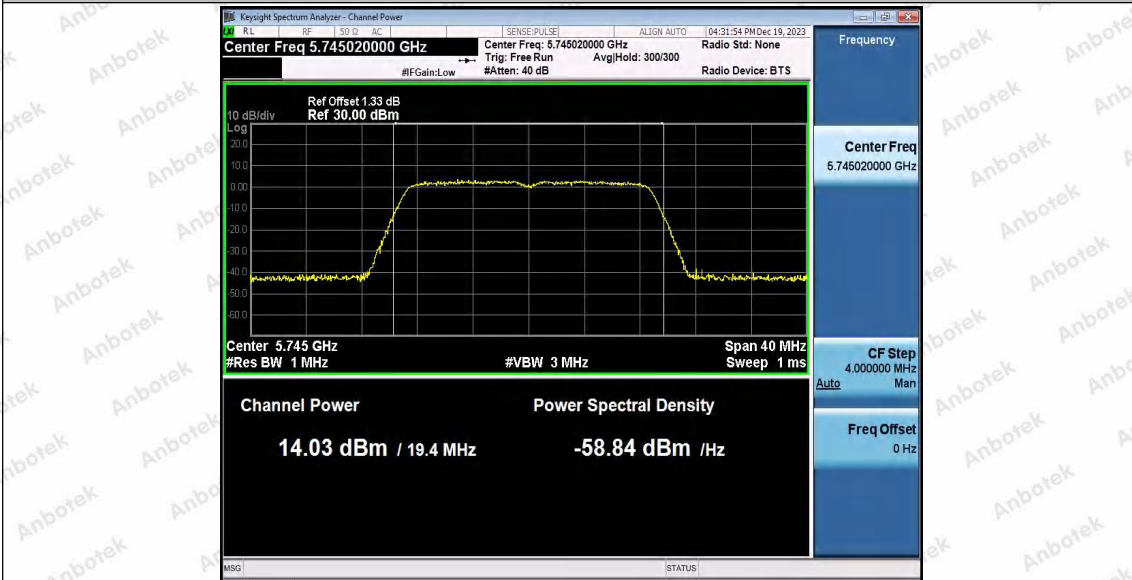

11N20SISO_Ant2_5745