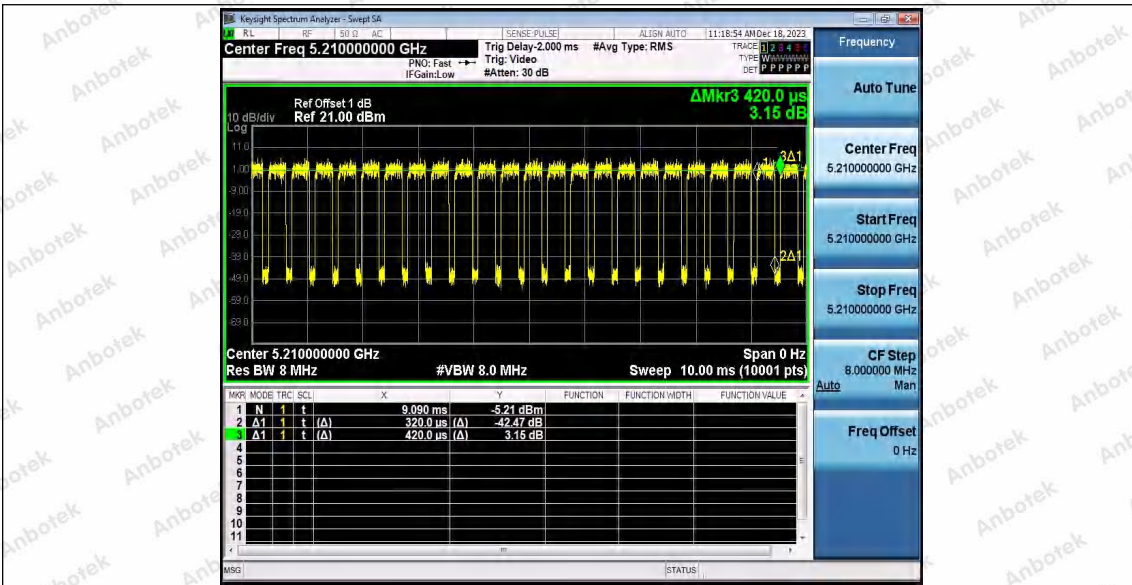

11AC80SISO_Ant2_5210