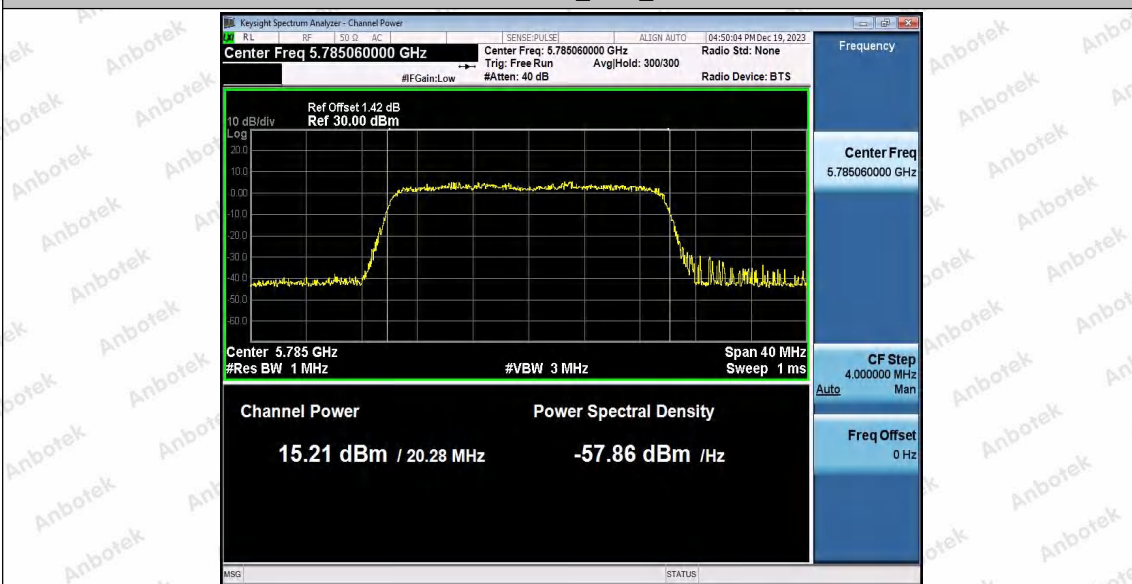

Hotline
 400-003-0500
www.anbotek.com.cn

11AX20SISO_Ant2_5745

11AX20SISO_Ant1_5785

Shenzhen Anbotek Compliance Laboratory Limited

Address: 1/F., Building D, Sogood Science and Technology Park, Sanwei Community, Hangcheng Street, Bao'an District, Shenzhen, Guangdong, China.
 Tel: (86) 0755-26066440 Fax: (86) 0755-26014772 Email: service@anbotek.com