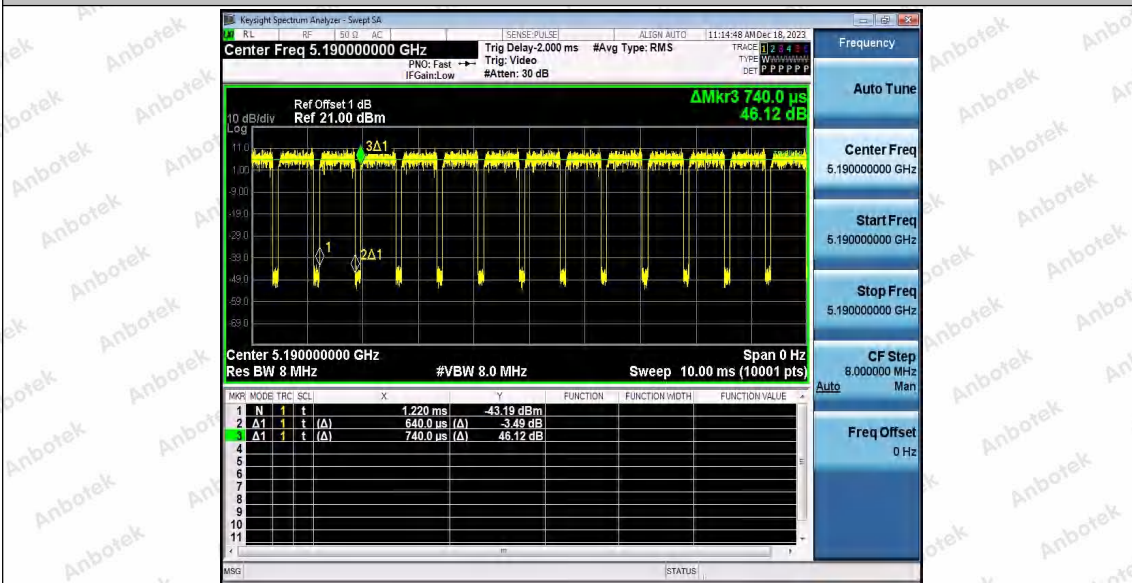

Hotline 400-003-0500
 www.anbotek.com.cn

11AC20SISO_Ant2_5825

11AC40SISO_Ant1_5190

Shenzhen Anbotek Compliance Laboratory Limited

Address: 1/F., Building D, Sogood Science and Technology Park, Sanwei Community, Hangcheng Street, Bao'an District, Shenzhen, Guangdong, China.
Tel: (86) 0755-26066440 Fax: (86) 0755-26014772 Email: service@anbotek.com