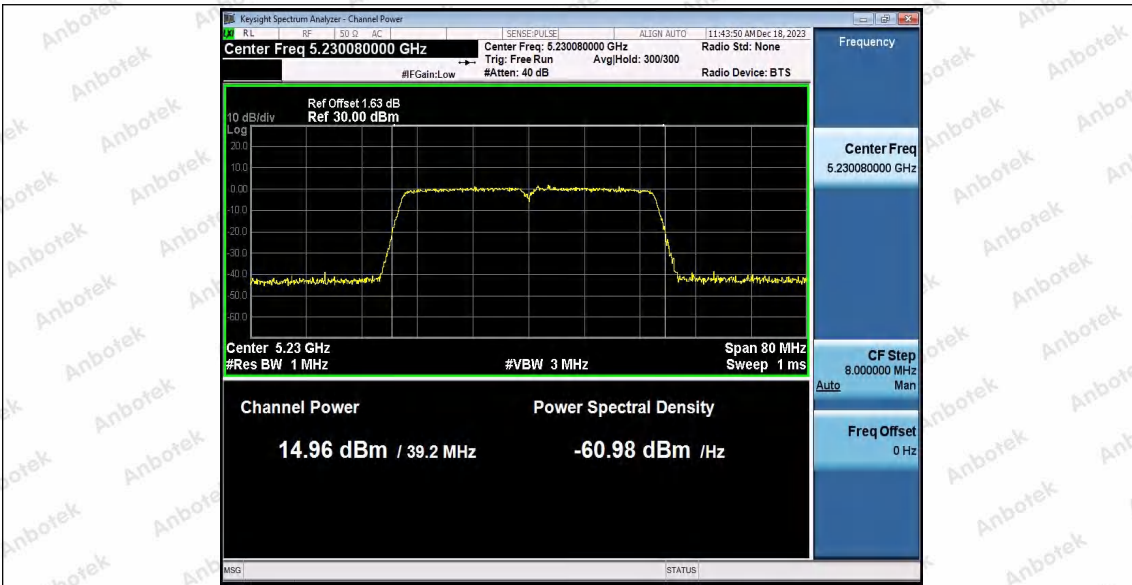

Shenzhen Anbotek Compliance Laboratory Limited

Address: 1/F., Building D, Sogood Science and Technology Park, Sanwei Community, Hangcheng Street, Bao'an District, Shenzhen, Guangdong, China.
Tel: (86) 0755-26066440 Fax: (86) 0755-26014772 Email: service@anbotek.com

Hotline: 400-003-0500
www.anbotek.com.cn