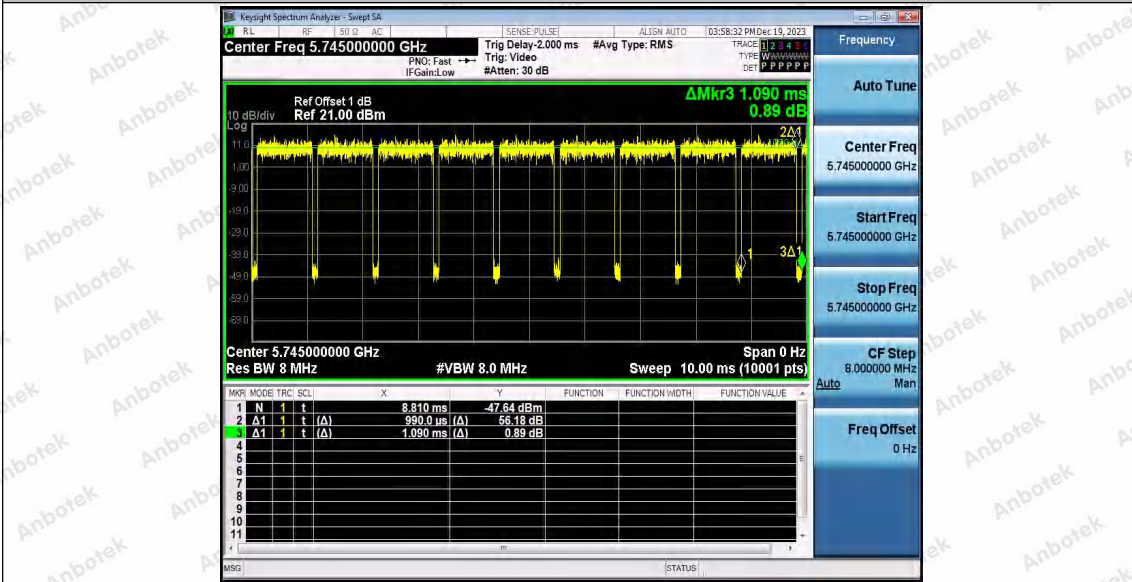

11AX20SISO_Ant1_5785