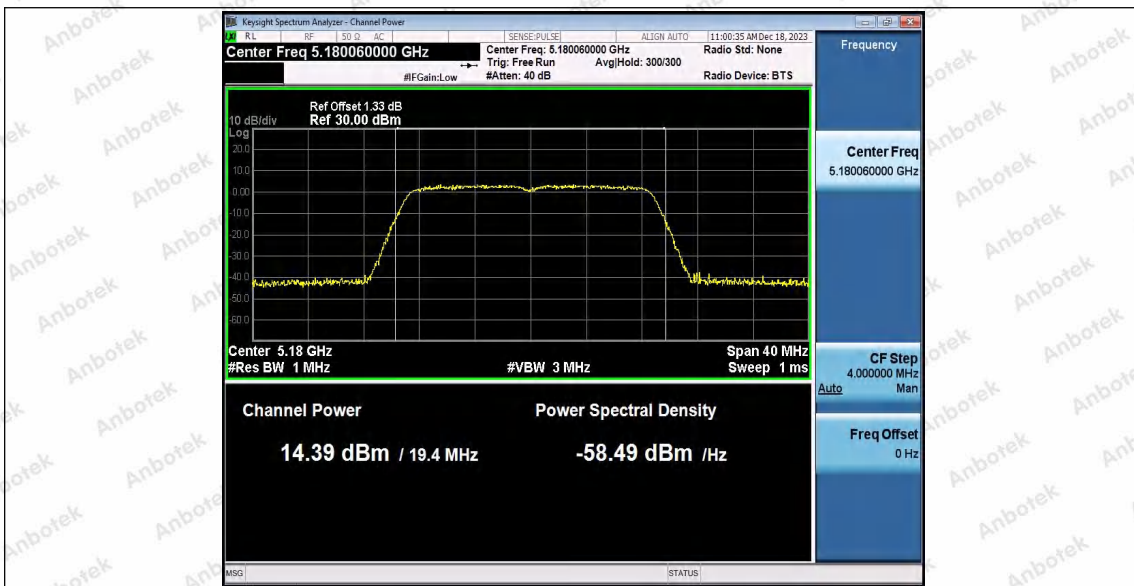

11N20SISO_Ant2_5180