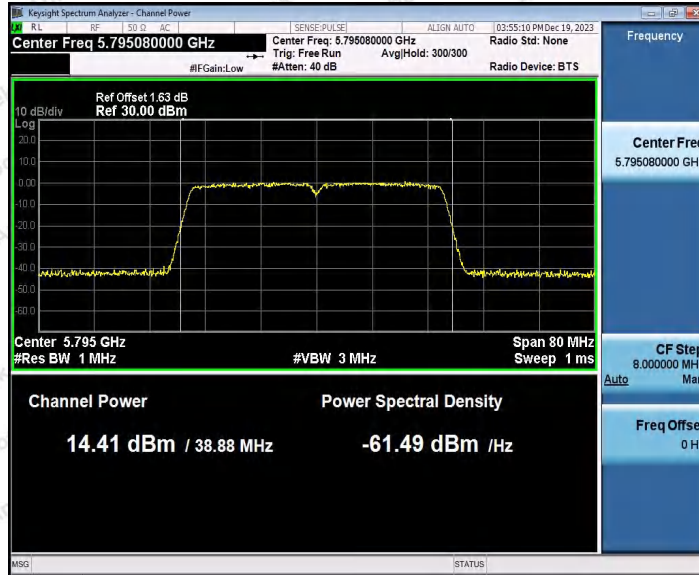

11AC40SISO_Ant2_5795

11AC80SISO_Ant1_5210

Shenzhen Anbotek Compliance Laboratory Limited

Address: 1/F., Building D, Sogood Science and Technology Park, Sanwei Community, Hangcheng Street, Bao'an District, Shenzhen, Guangdong, China.
Tel: (86) 0755-26066440 Fax: (86) 0755-26014772 Email: service@anbotek.com

Hotline: 400-003-0500
www.anbotek.com.cn