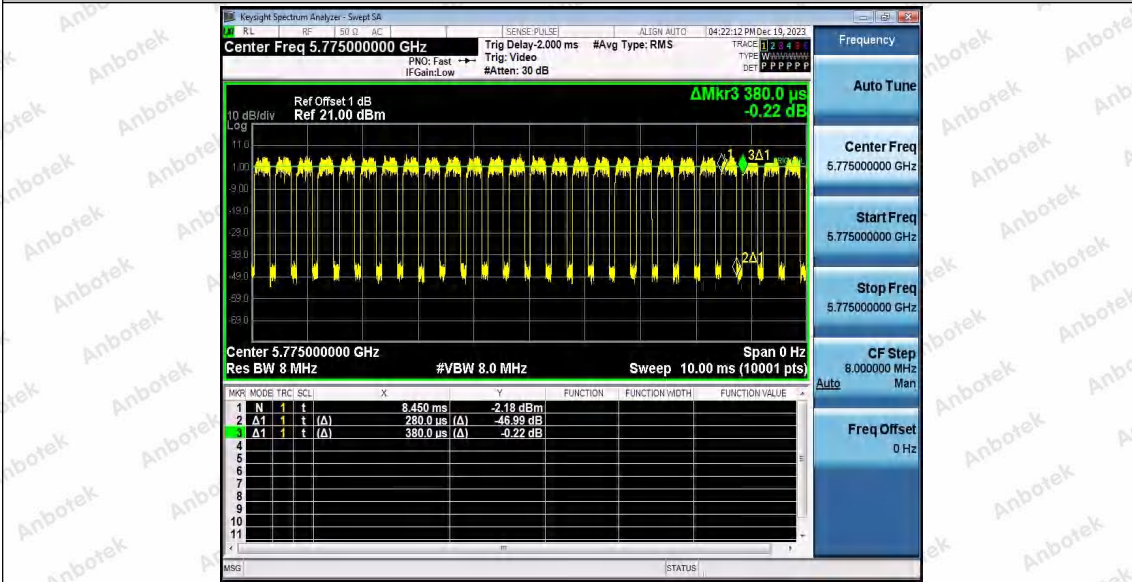

11AX80SISO_Ant2_5775