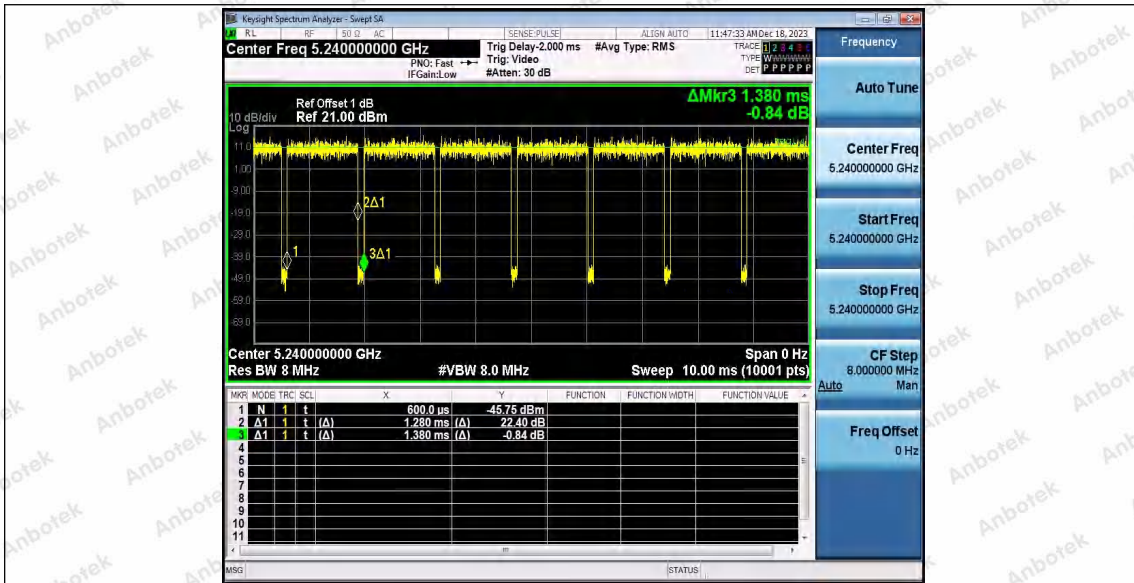

11AC20SISO_Ant1_5745