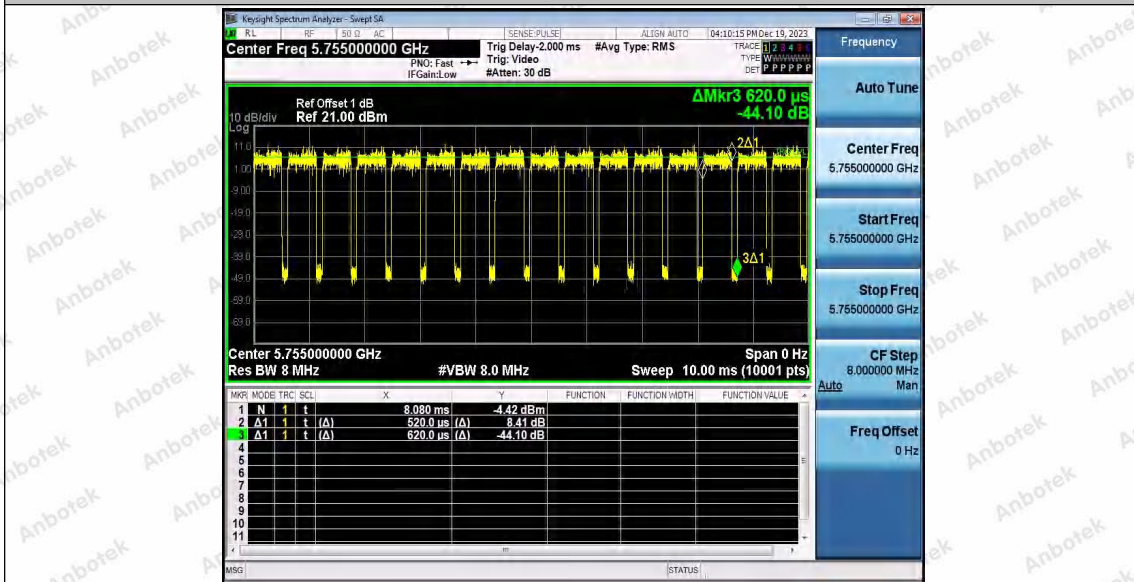

11AX40SISO_Ant1_5795