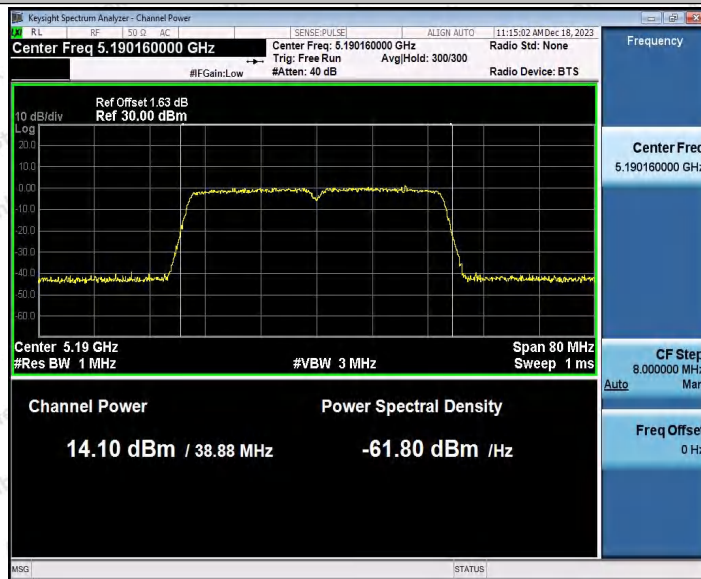

Shenzhen Anbotek Compliance Laboratory Limited

Address: 1/F., Building D, Sogood Science and Technology Park, Sanwei Community, Hangcheng Street, Bao'an District, Shenzhen, Guangdong, China.
Tel: (86) 0755-26066440 Fax: (86) 0755-26014772 Email: service@anbotek.com

Hotline: 400-003-0500
www.anbotek.com.cn