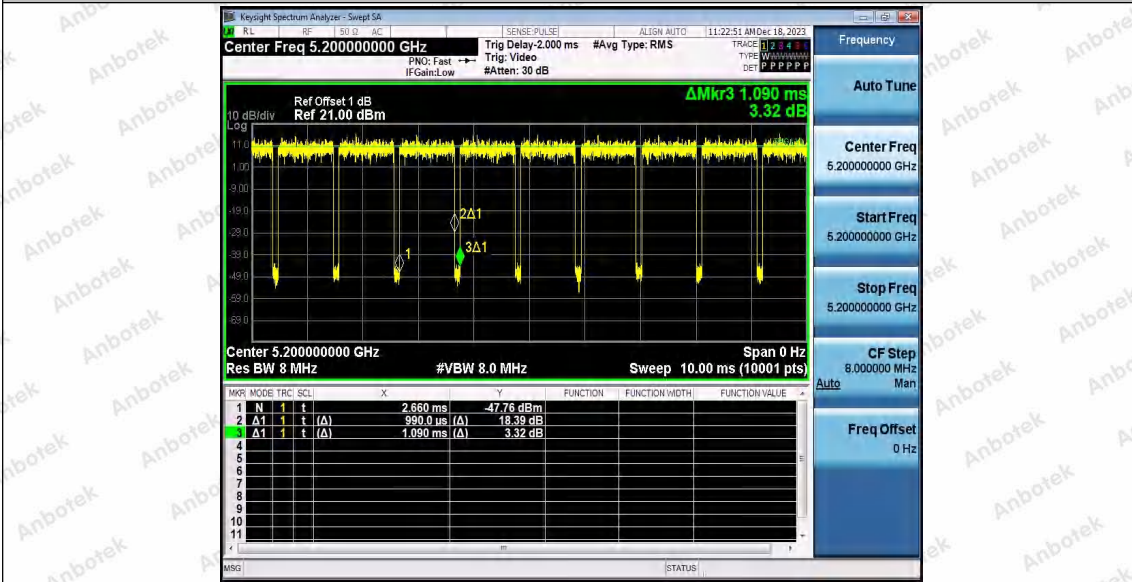

11AX20SISO_Ant2_5200