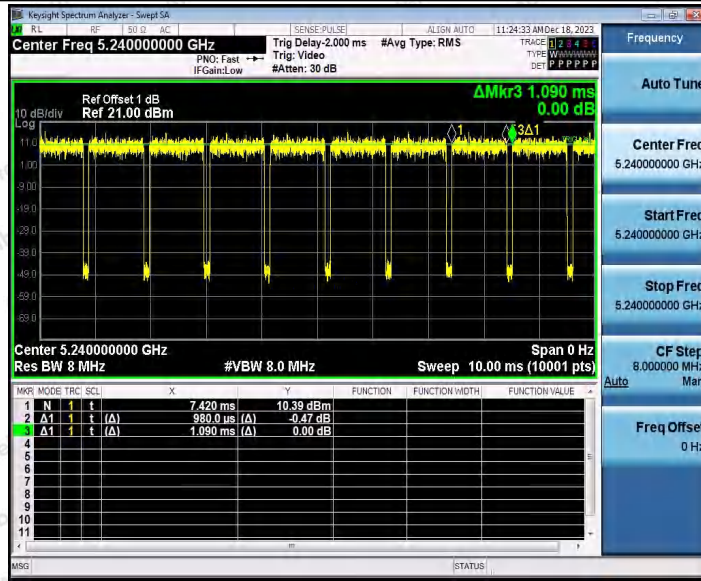

11AX20SISO_Ant1_5240

11AX20SISO_Ant2_5240