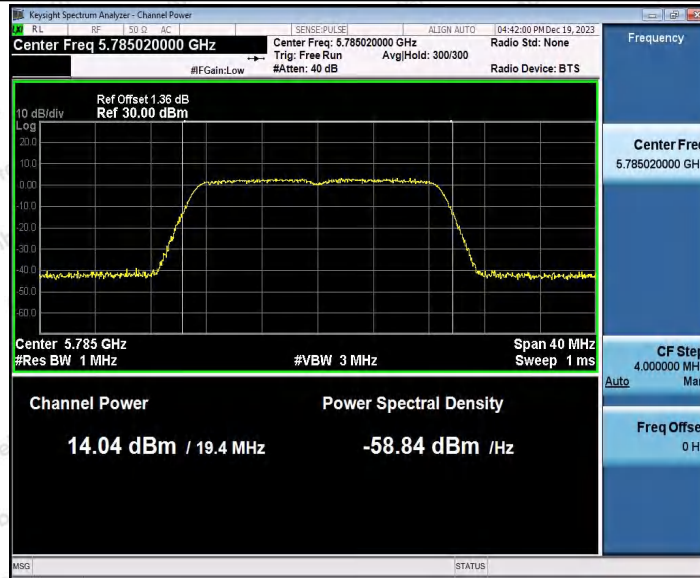

11AC20SISO_Ant1_5785