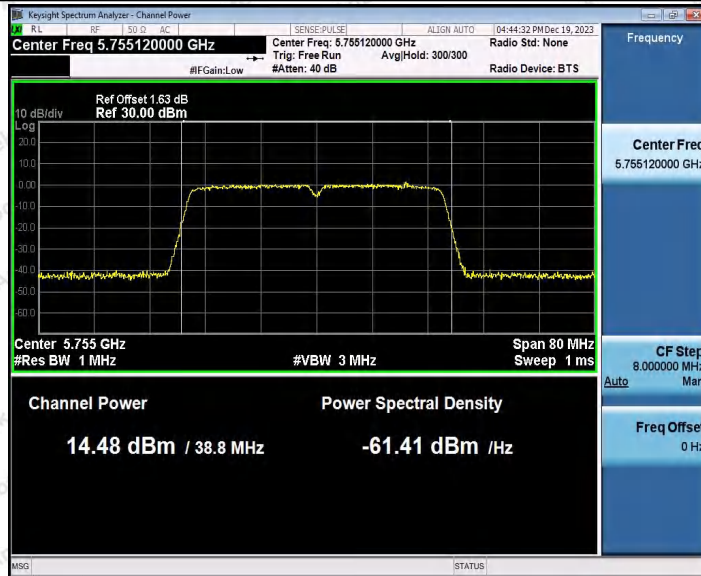

11AC40SISO_Ant2_5755