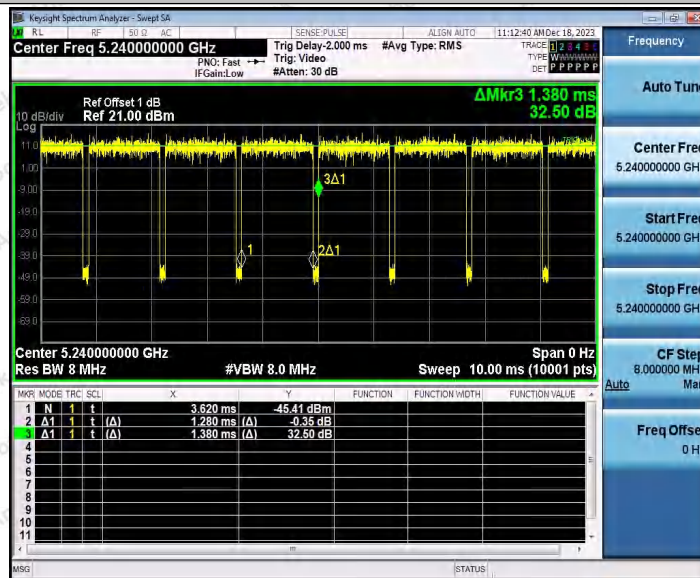

11AC20SISO_Ant2_5240

Shenzhen Anbotek Compliance Laboratory Limited

Address: 1/F., Building D, Sogood Science and Technology Park, Sanwei Community, Hangcheng Street, Bao'an District, Shenzhen, Guangdong, China.
Tel: (86) 0755-26066440 Fax: (86) 0755-26014772 Email: service@anbotek.com

Hotline 400-003-0500
www.anbotek.com.cn