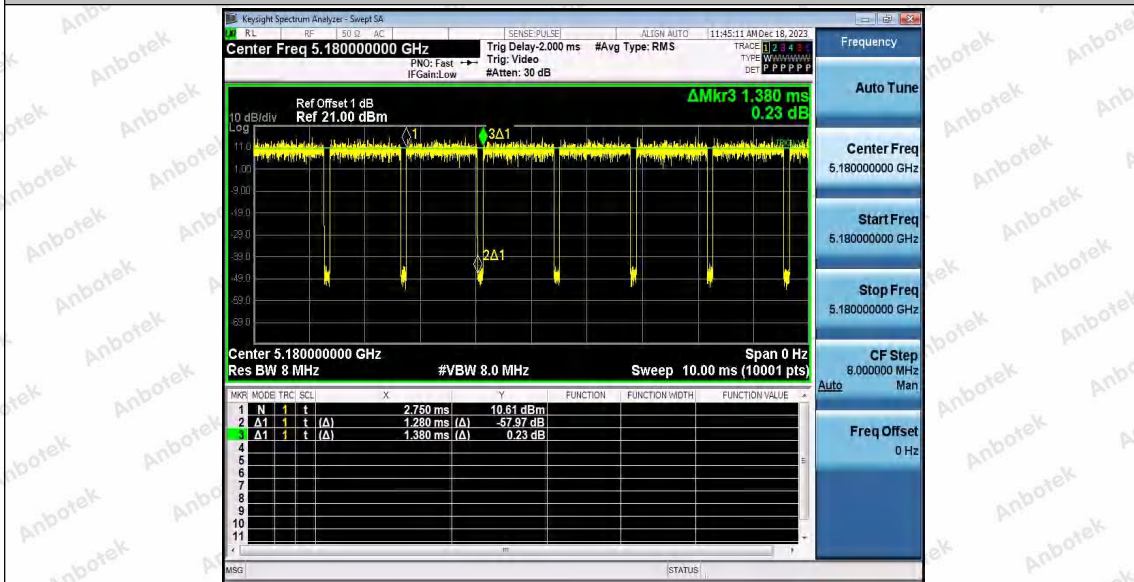

11AC20SISO_Ant1_5200