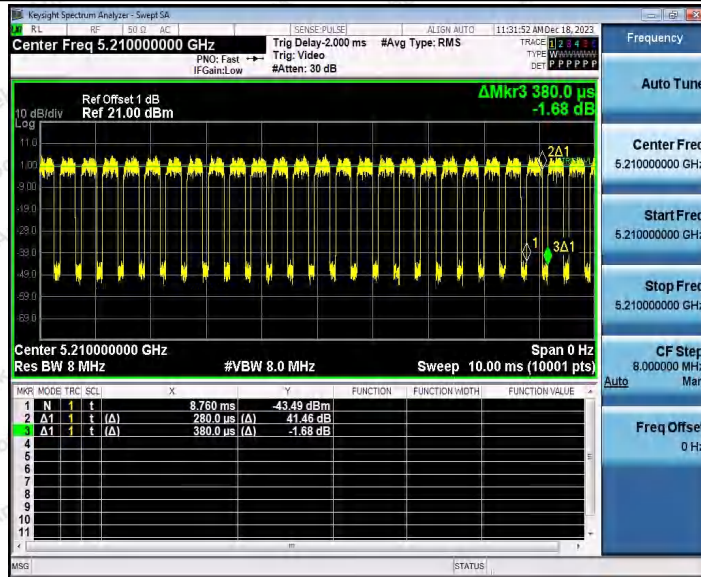

11AX80SISO_Ant2_5210

Shenzhen Anbotek Compliance Laboratory Limited

Address: 1/F., Building D, Sogood Science and Technology Park, Sanwei Community, Hangcheng Street, Bao'an District, Shenzhen, Guangdong, China.
Tel: (86) 0755-26066440 Fax: (86) 0755-26014772 Email: service@anbotek.com

Hotline
400-003-0500
www.anbotek.com.cn