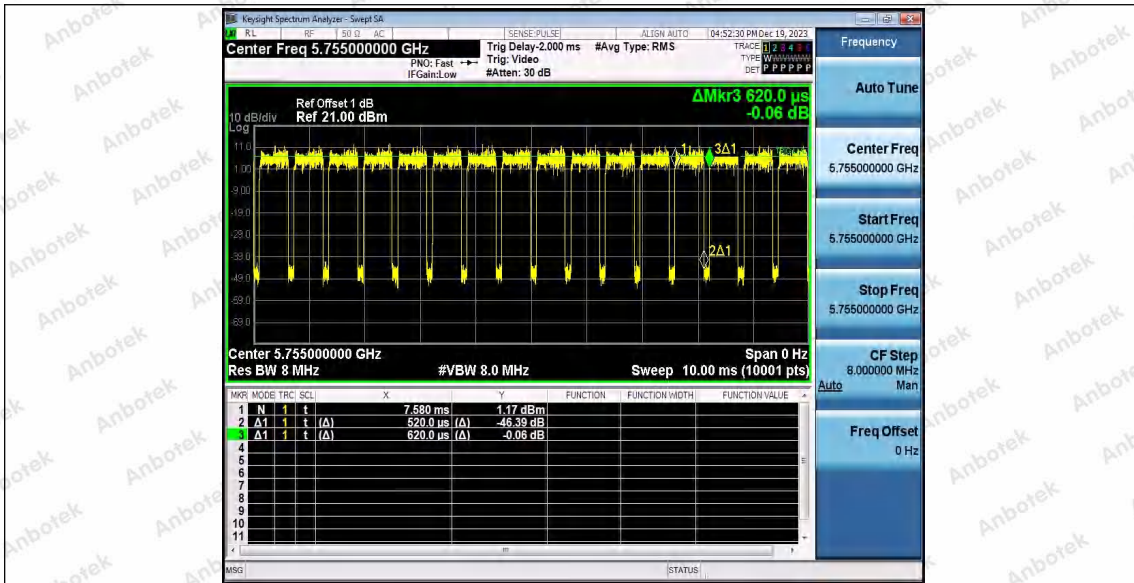

11AX40SISO_Ant2_5755