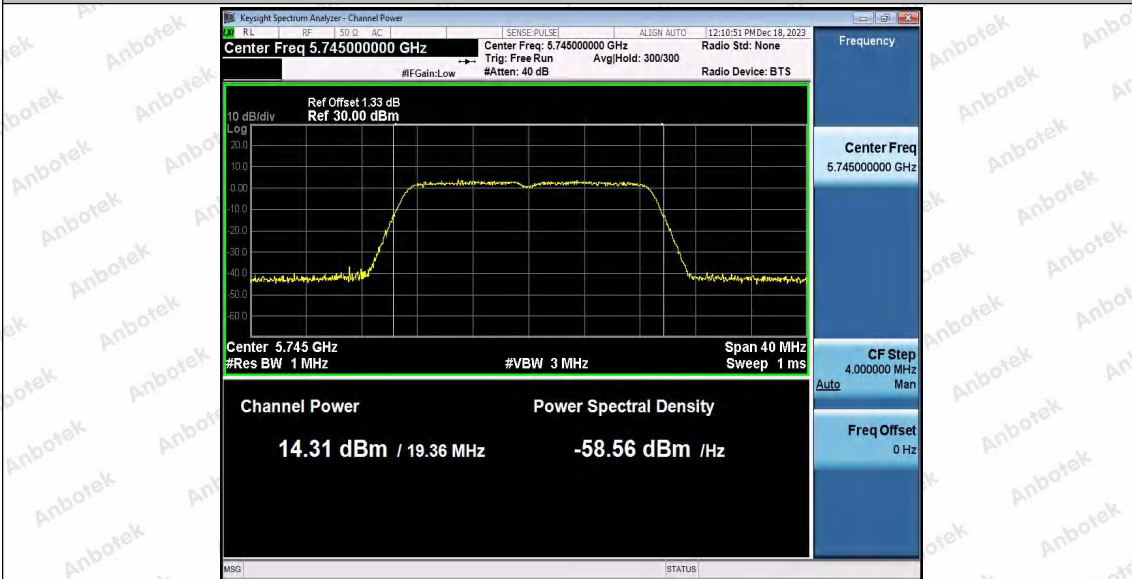

Hotline: 400-003-0500
www.anbotek.com.cn

11N20SISO_Ant1_5745

11N20SISO_Ant2_5745

Shenzhen Anbotek Compliance Laboratory Limited

Address: 1/F., Building D, Sogood Science and Technology Park, Sanwei Community, Hangcheng Street, Bao'an District, Shenzhen, Guangdong, China.
 Tel: (86) 0755-26066440 Fax: (86) 0755-26014772 Email: service@anbotek.com