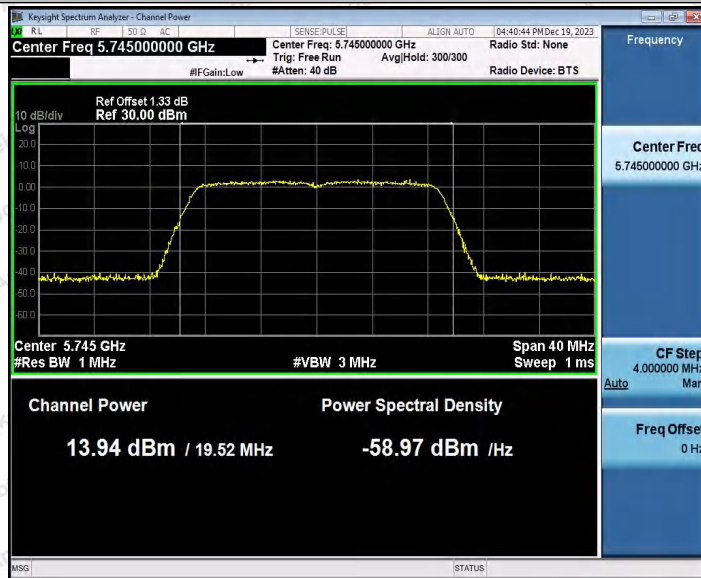

11AC20SISO_Ant2_5745