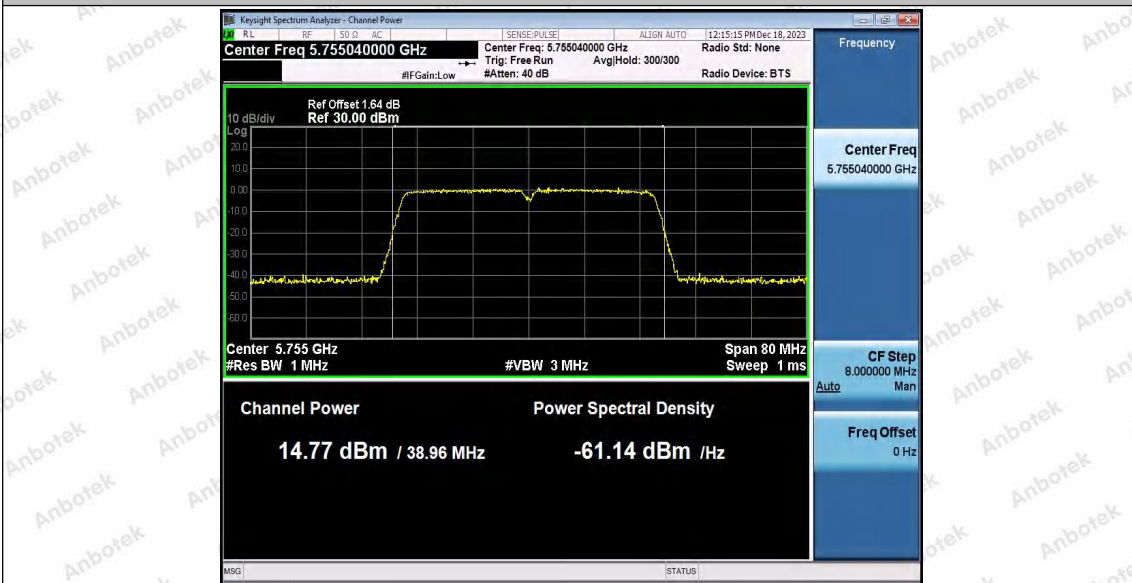

Shenzhen Anbotek Compliance Laboratory Limited

Address: 1/F., Building D, Sogood Science and Technology Park, Sanwei Community, Hangcheng Street, Bao'an District, Shenzhen, Guangdong, China.
Tel: (86) 0755-26066440 Fax: (86) 0755-26014772 Email: service@anbotek.com

Hotline: 400-003-0500
www.anbotek.com.cn