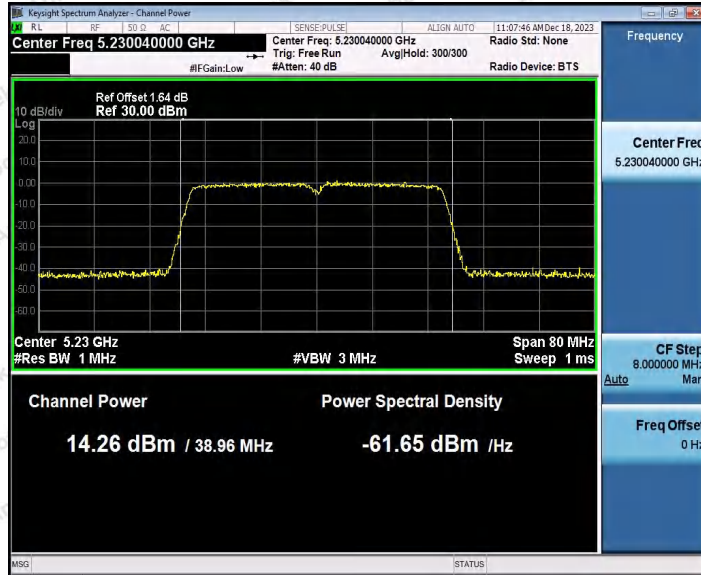

11N40SISO_Ant1_5230

11N40SISO_Ant2_5230

Shenzhen Anbotek Compliance Laboratory Limited

Address: 1/F., Building D, Sogood Science and Technology Park, Sanwei Community, Hangcheng Street, Bao'an District, Shenzhen, Guangdong, China.
Tel: (86) 0755-26066440 Fax: (86) 0755-26014772 Email: service@anbotek.com

Hotline 400-003-0500
www.anbotek.com.cn