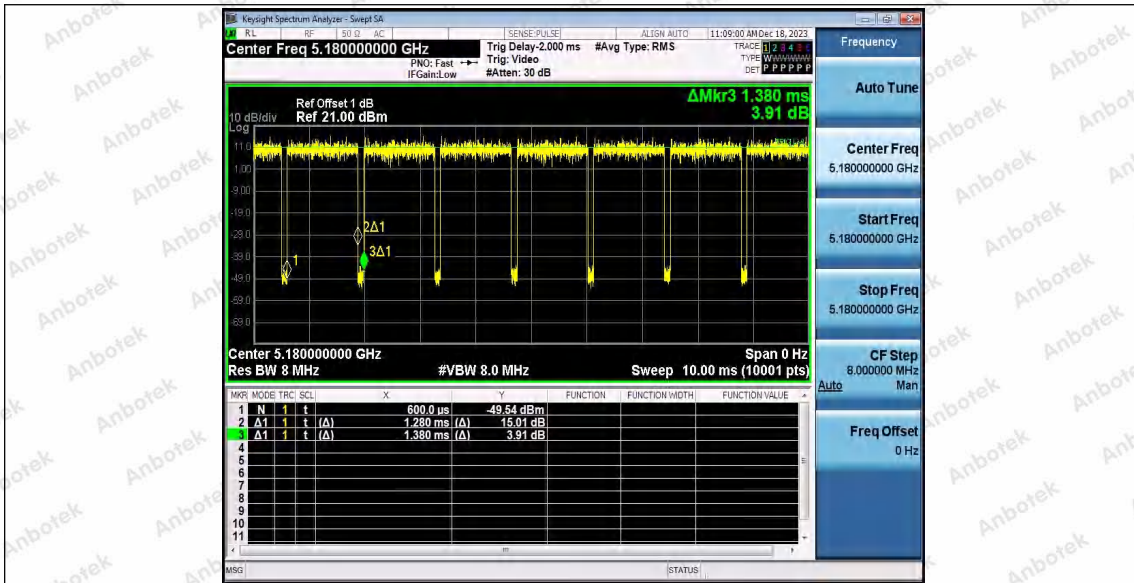

11AC20SISO_Ant2_5180