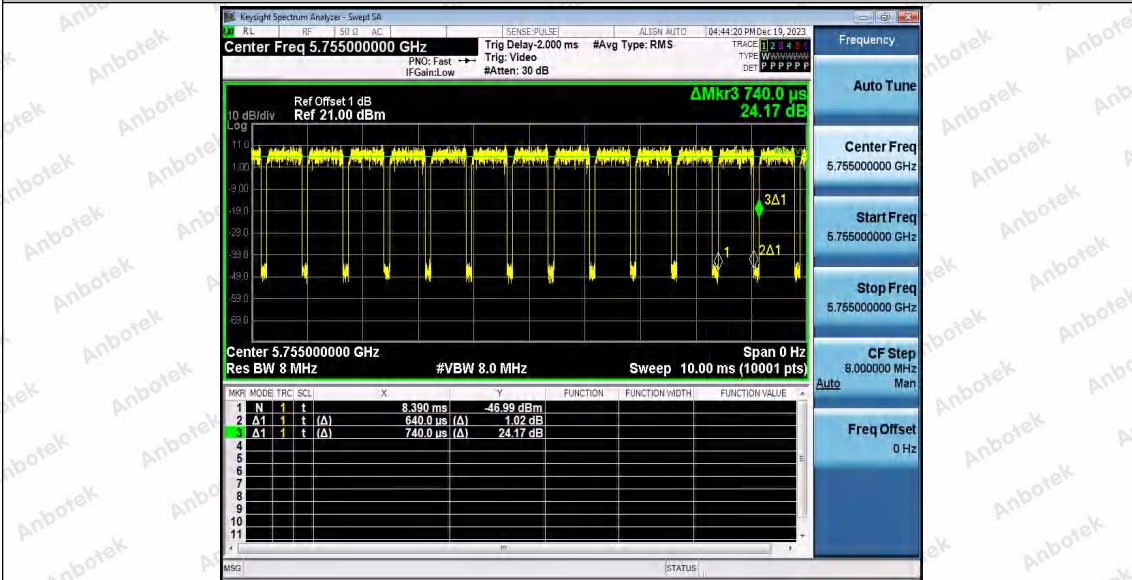

11AC40SISO_Ant2_5755