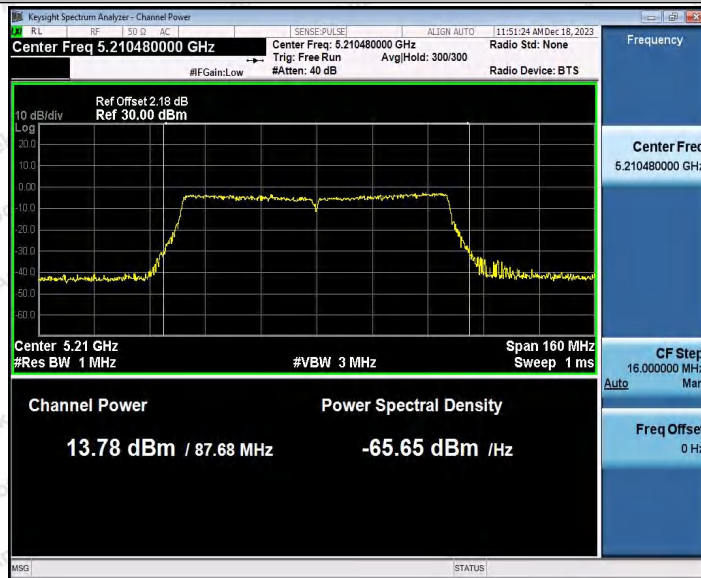

11AC80SISO_Ant1_5775