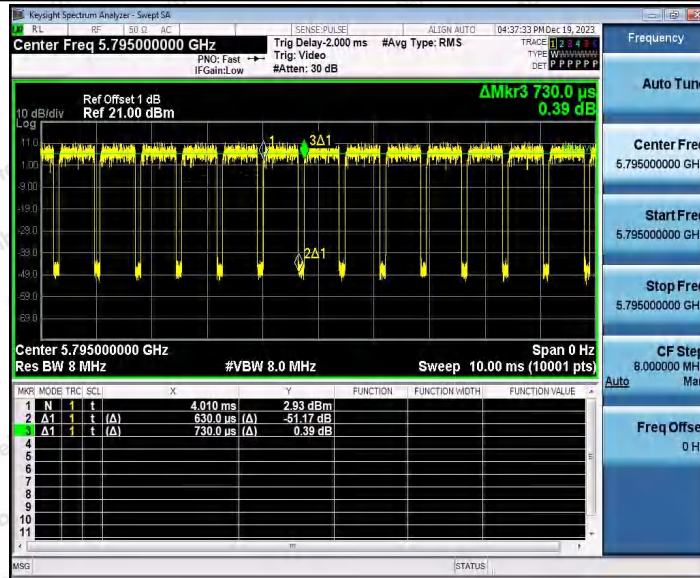

11N40SISO_Ant1_5795

11N40SISO_Ant2_5795

11AC20SISO_Ant1_5180

Shenzhen Anbotek Compliance Laboratory Limited

Address: 1/F., Building D, Sogood Science and Technology Park, Sanwei Community, Hangcheng Street, Bao'an District, Shenzhen, Guangdong, China.
 Tel: (86) 0755-26066440 Fax: (86) 0755-26014772 Email: service@anbotek.com