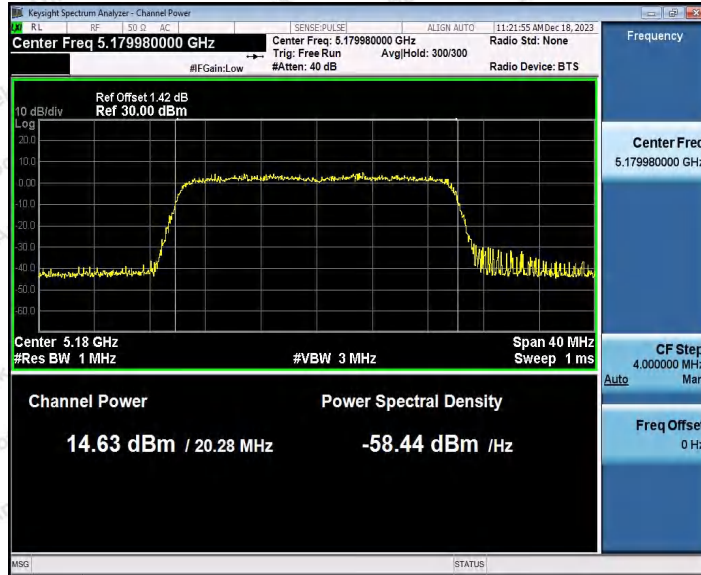

11AX20SISO_Ant1_5180

11AX20SISO_Ant2_5180

Shenzhen Anbotek Compliance Laboratory Limited

Address: 1/F., Building D, Sogood Science and Technology Park, Sanwei Community, Hangcheng Street, Bao'an District, Shenzhen, Guangdong, China.
Tel: (86) 0755-26066440 Fax: (86) 0755-26014772 Email: service@anbotek.com

Hotline
400-003-0500
www.anbotek.com.cn