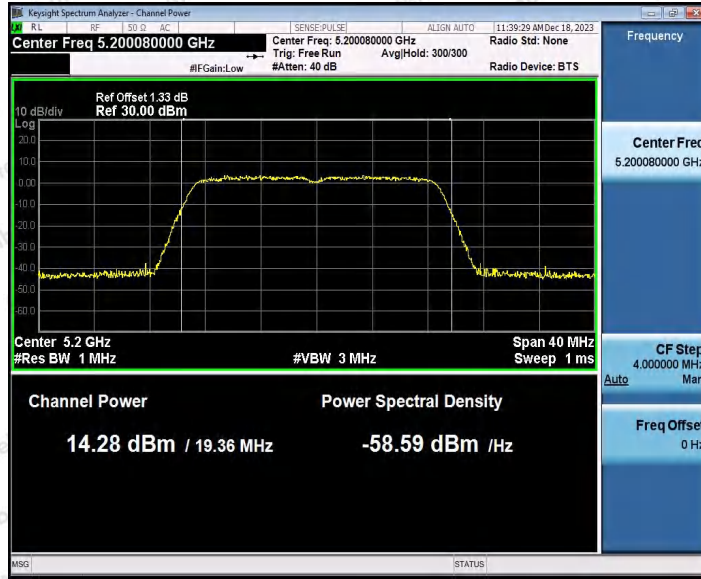

11N20SISO_Ant2_5240