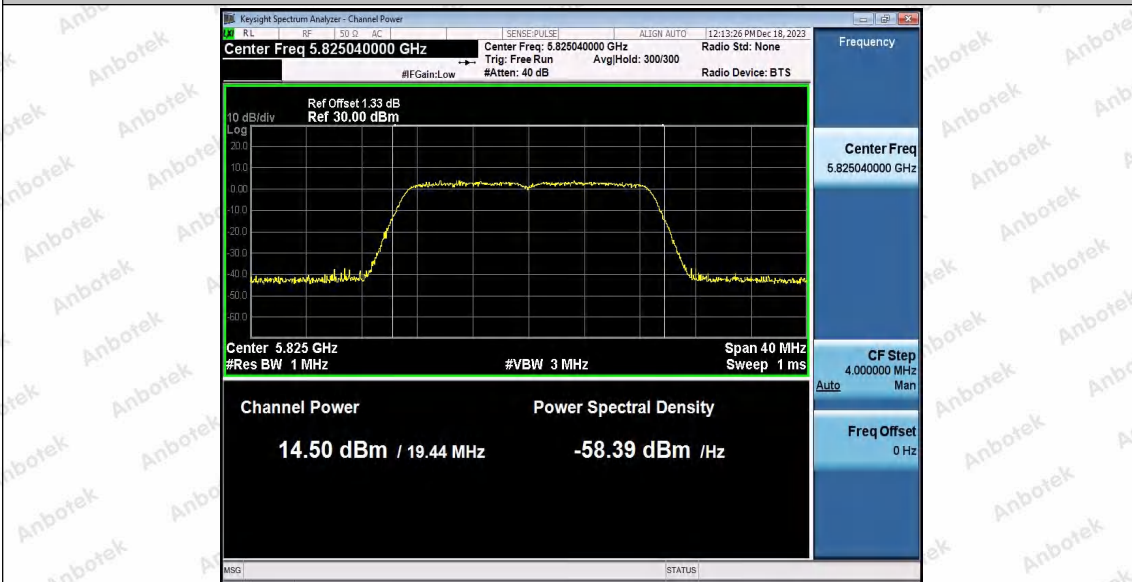

Shenzhen Anbotek Compliance Laboratory Limited

Address: 1/F., Building D, Sogood Science and Technology Park, Sanwei Community, Hangcheng Street, Bao'an District, Shenzhen, Guangdong, China.
Tel: (86) 0755-26066440 Fax: (86) 0755-26014772 Email: service@anbotek.com

Hotline: 400-003-0500
www.anbotek.com.cn