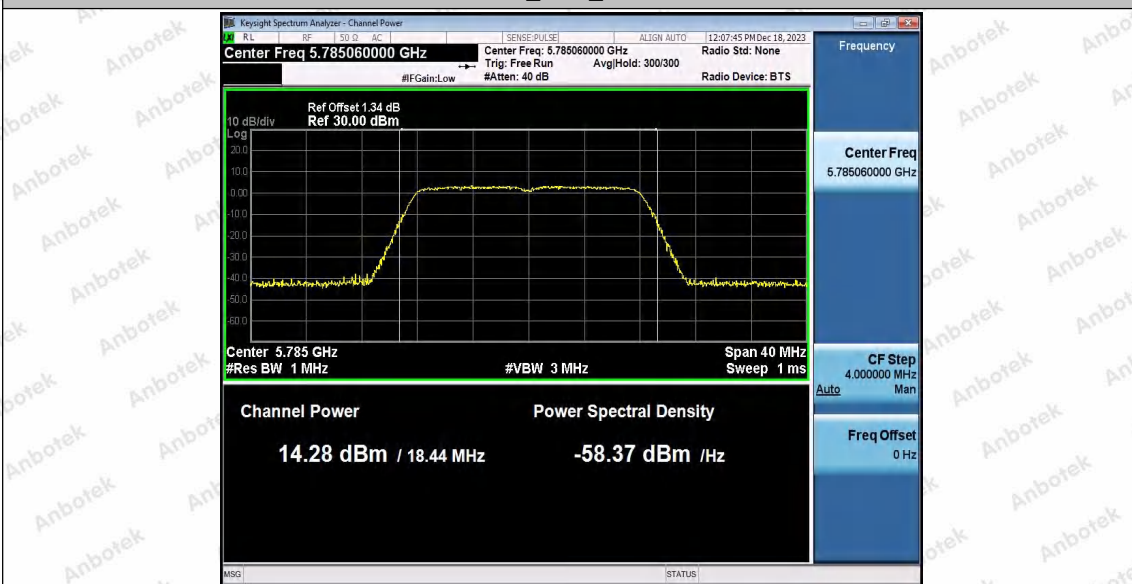

Hotline
400-003-0500
www.anbotek.com.cn

11A_Ant1_5785

11A_Ant2_5785

Shenzhen Anbotek Compliance Laboratory Limited

Address: 1/F., Building D, Sogood Science and Technology Park, Sanwei Community, Hangcheng Street, Bao'an District, Shenzhen, Guangdong, China.
 Tel: (86) 0755-26066440 Fax: (86) 0755-26014772 Email: service@anbotek.com