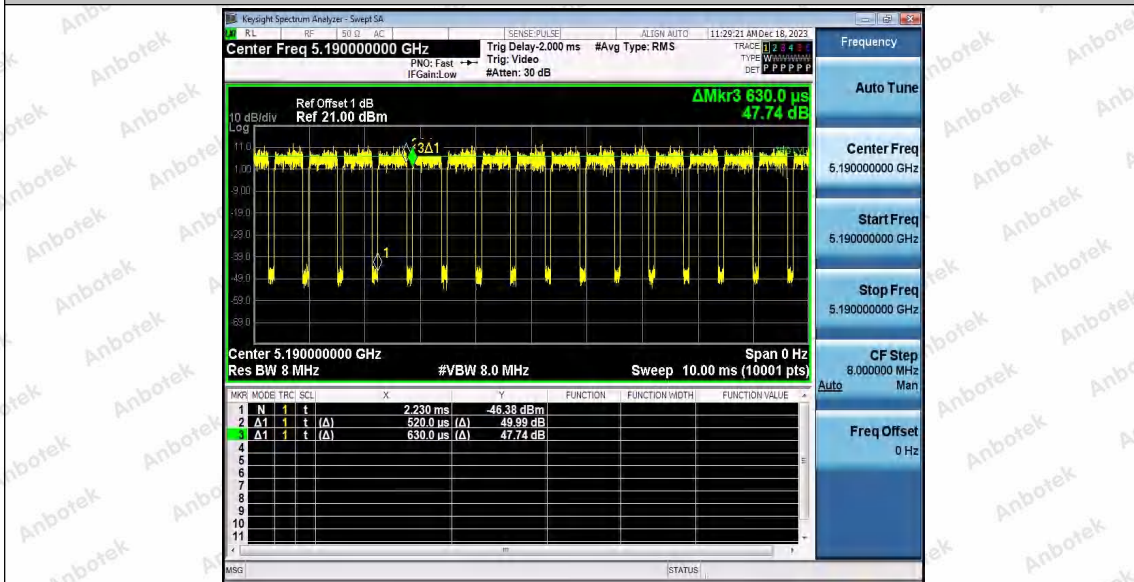

11AX40SISO_Ant2_5190