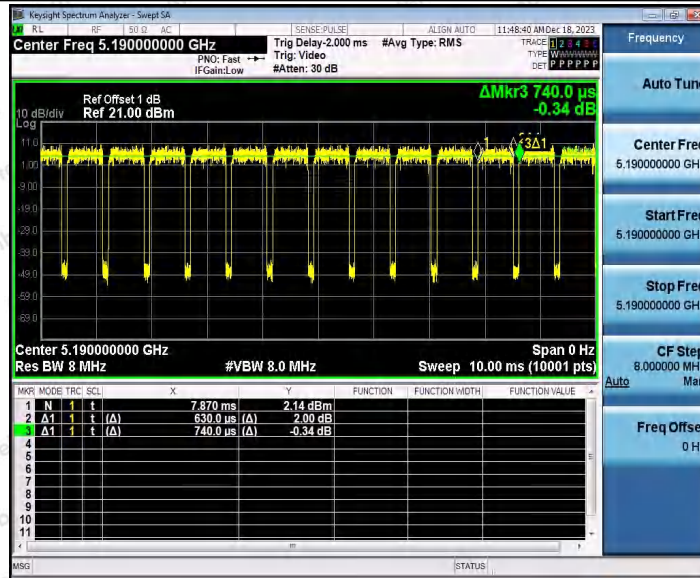

11AC40SISO_Ant2_5190

11AC40SISO_Ant1_5230