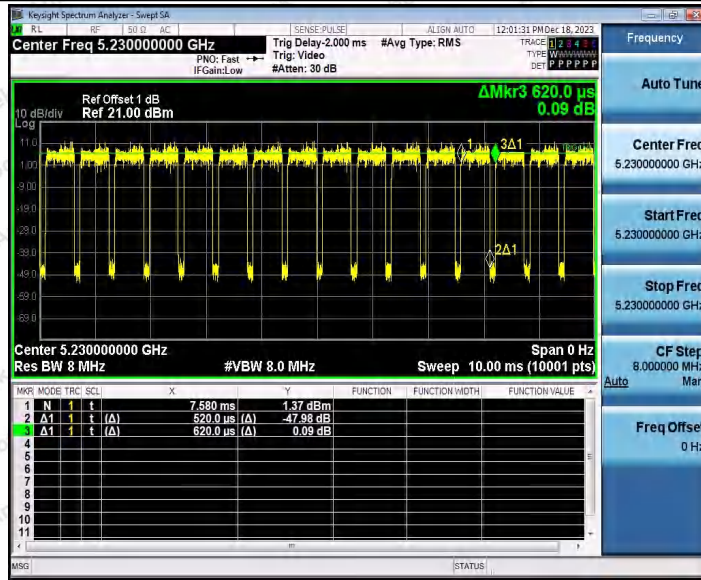

11AX40SISO_Ant1_5755

Shenzhen Anbotek Compliance Laboratory Limited

Address: 1/F., Building D, Sogood Science and Technology Park, Sanwei Community, Hangcheng Street, Bao'an District, Shenzhen, Guangdong, China.
Tel: (86) 0755-26066440 Fax: (86) 0755-26014772 Email: service@anbotek.com

Hotline
400-003-0500
www.anbotek.com.cn