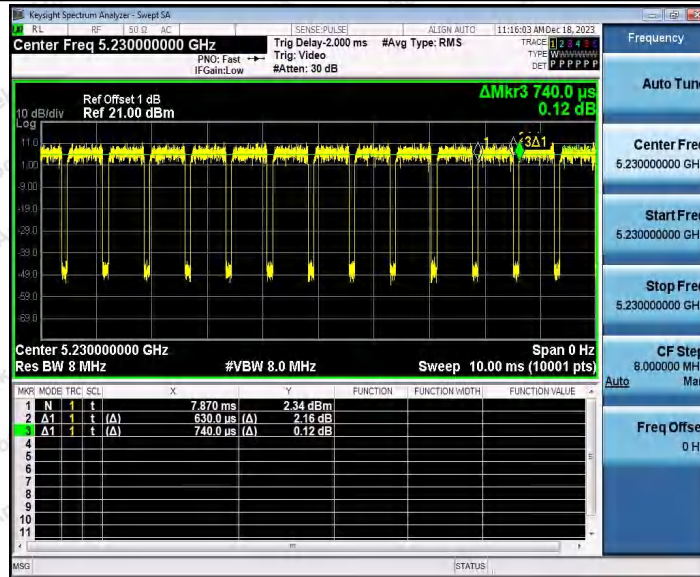

11AC40SISO_Ant2_5230

Shenzhen Anbotek Compliance Laboratory Limited

Address: 1/F., Building D, Sogood Science and Technology Park, Sanwei Community, Hangcheng Street, Bao'an District, Shenzhen, Guangdong, China.
Tel: (86) 0755-26066440 Fax: (86) 0755-26014772 Email: service@anbotek.com

Hotline
400-003-0500
www.anbotek.com.cn