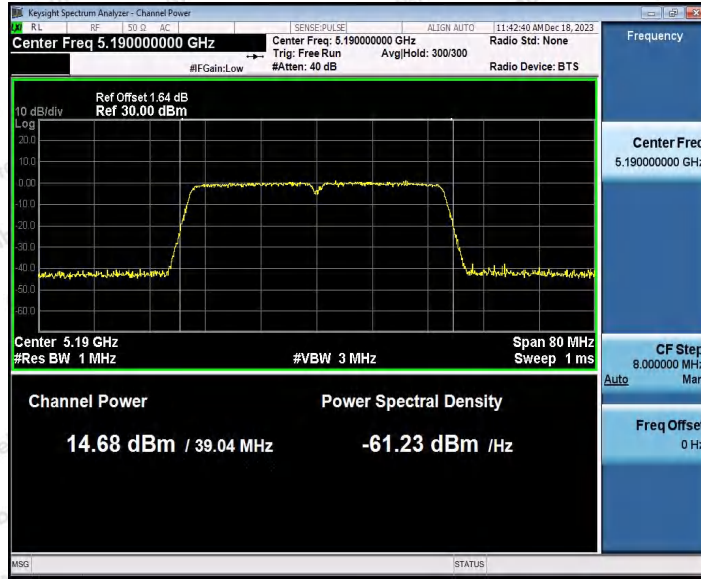

11N40SISO_Ant2_5190