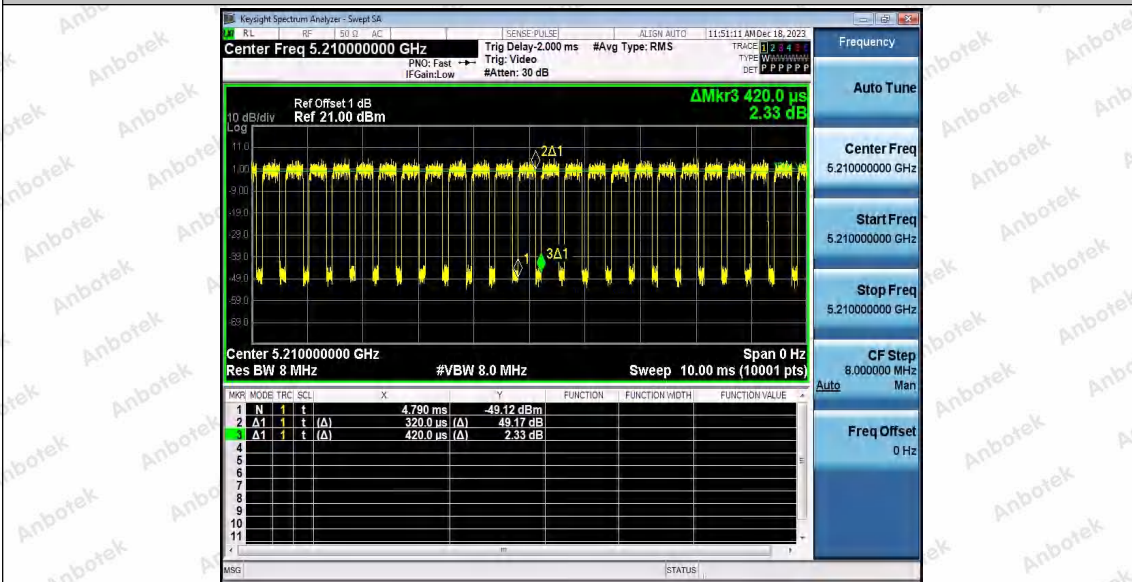

11AC80SISO_Ant1_5775