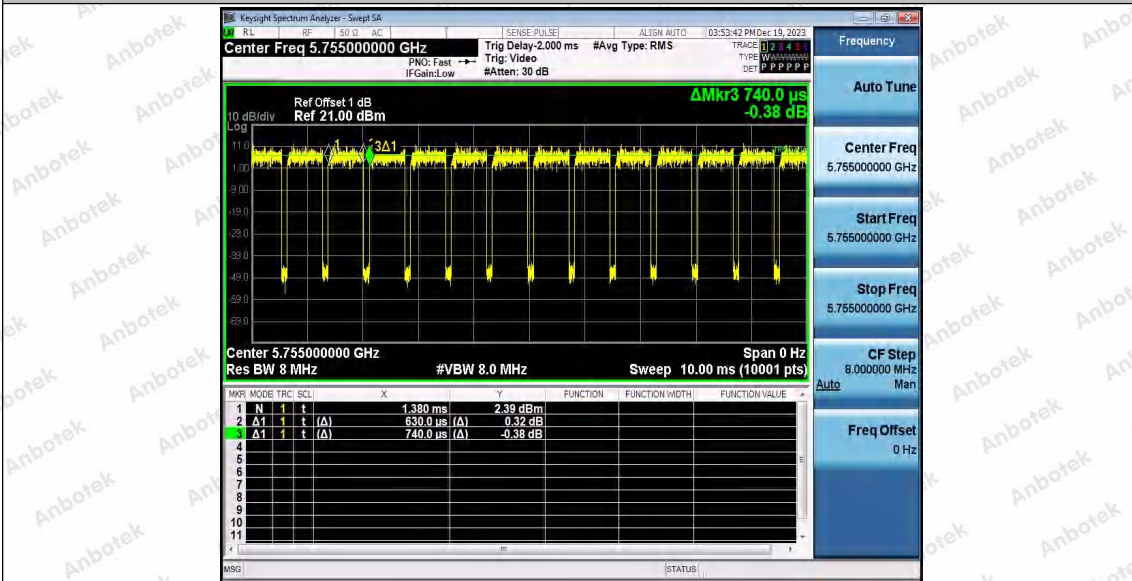

Hotline
400-003-0500
www.anbotek.com.cn

11AC40SISO_Ant1_5755

11AC40SISO_Ant2_5755

Shenzhen Anbotek Compliance Laboratory Limited

Address: 1/F., Building D, Sogood Science and Technology Park, Sanwei Community, Hangcheng Street, Bao'an District, Shenzhen, Guangdong, China.
Tel: (86) 0755-26066440 Fax: (86) 0755-26014772 Email: service@anbotek.com