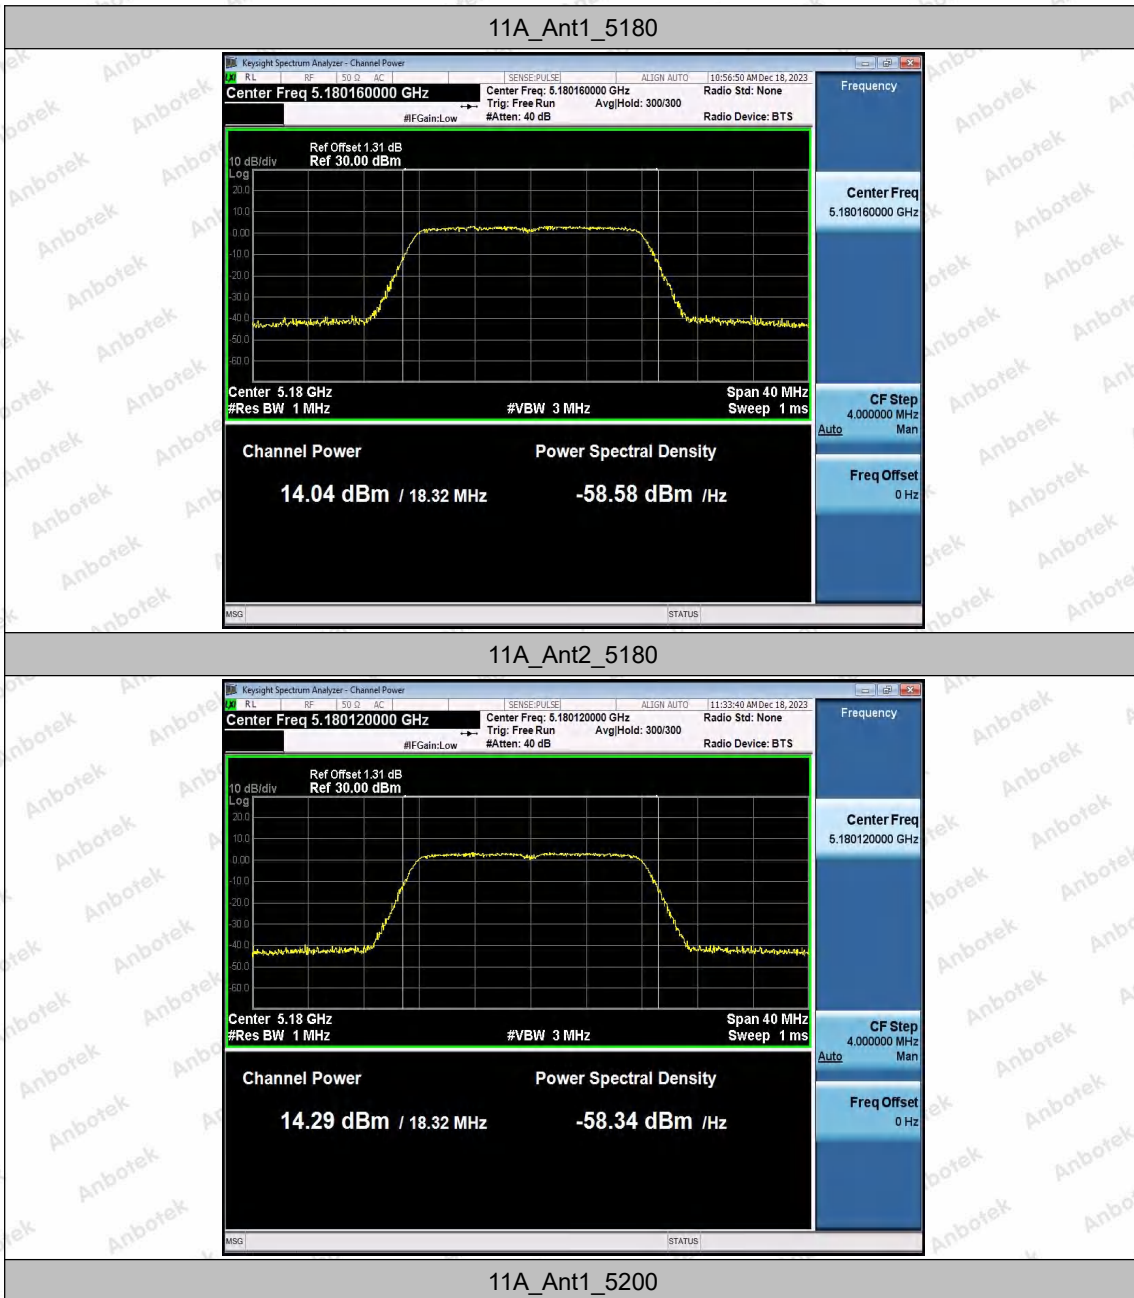

Test Graphs Channel Power

Shenzhen Anbotek Compliance Laboratory Limited

Address: 1/F., Building D, Sogood Science and Technology Park, Sanwei Community, Hangcheng Street, Bao'an District, Shenzhen, Guangdong, China.
Tel: (86) 0755-26066440 Fax: (86) 0755-26014772 Email: service@anbotek.com

Hotline
400-003-0500
www.anbotek.com.cn