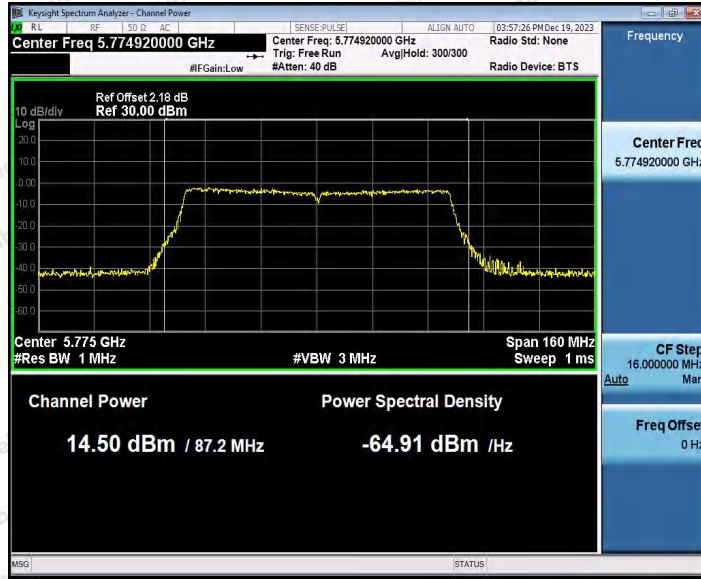

11AC80SISO_Ant2_5775