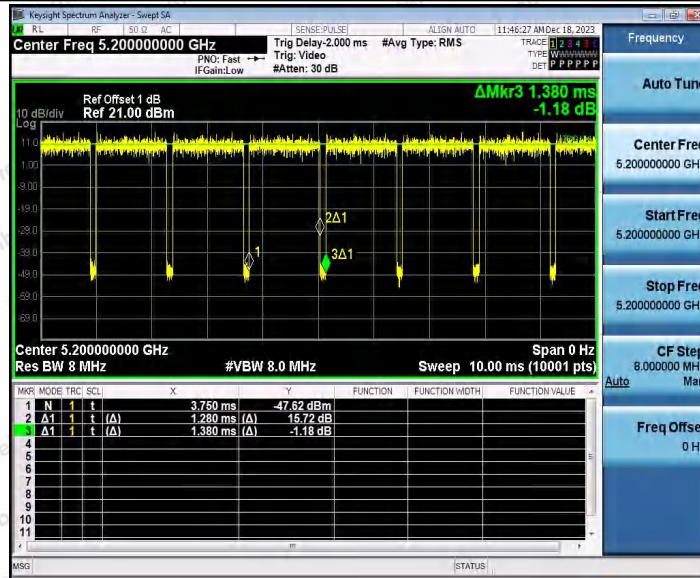

11AC20SISO_Ant2_5200

11AC20SISO_Ant1_5240