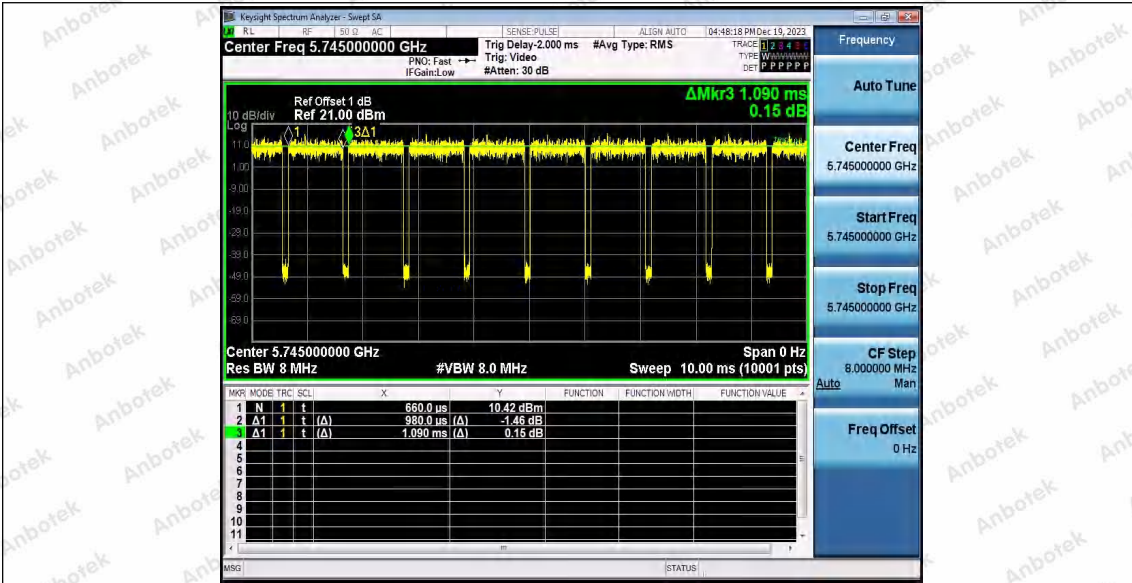

11AX20SISO_Ant2_5745