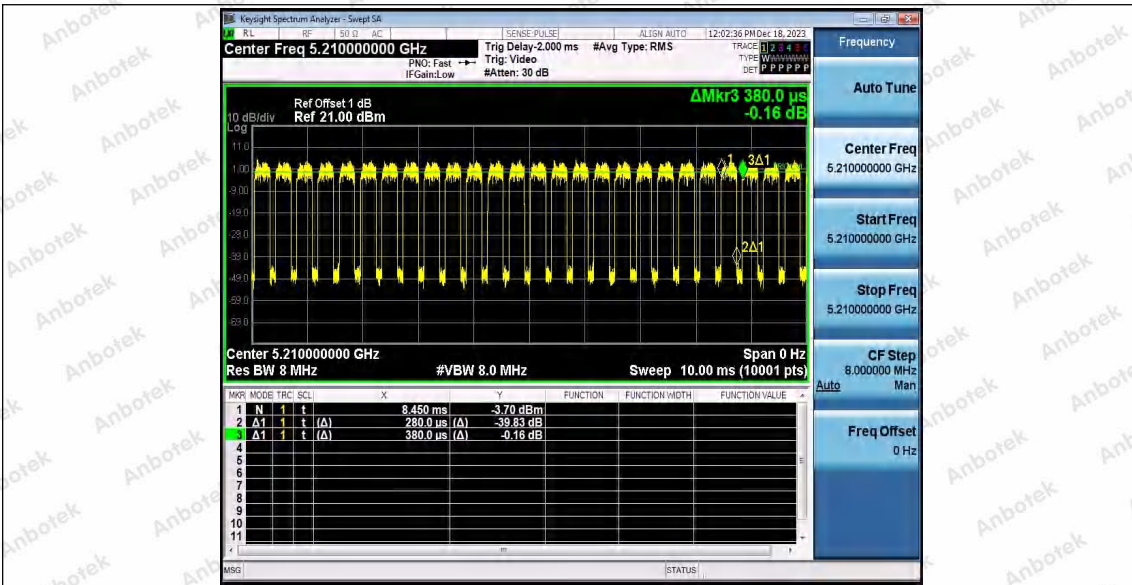

11AX80SISO_Ant1_5775