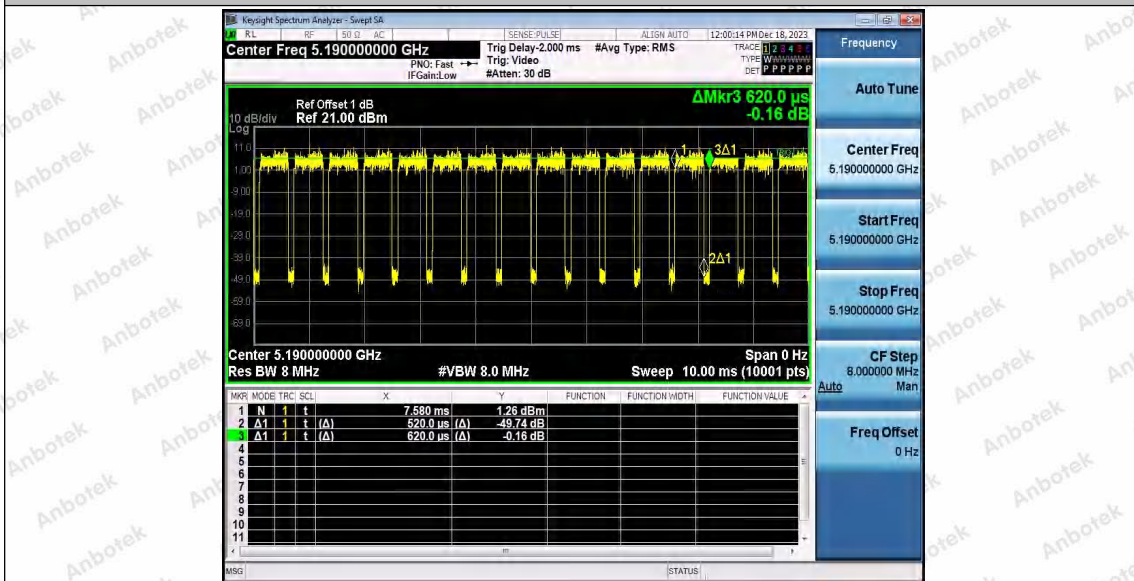

Hotline 400-003-0500
www.anbotek.com.cn

11AX40SISO_Ant1_5190

11AX40SISO_Ant2_5190

Shenzhen Anbotek Compliance Laboratory Limited

Address: 1/F., Building D, Sogood Science and Technology Park, Sanwei Community, Hangcheng Street, Bao'an District, Shenzhen, Guangdong, China.
Tel: (86) 0755-26066440 Fax: (86) 0755-26014772 Email: service@anbotek.com