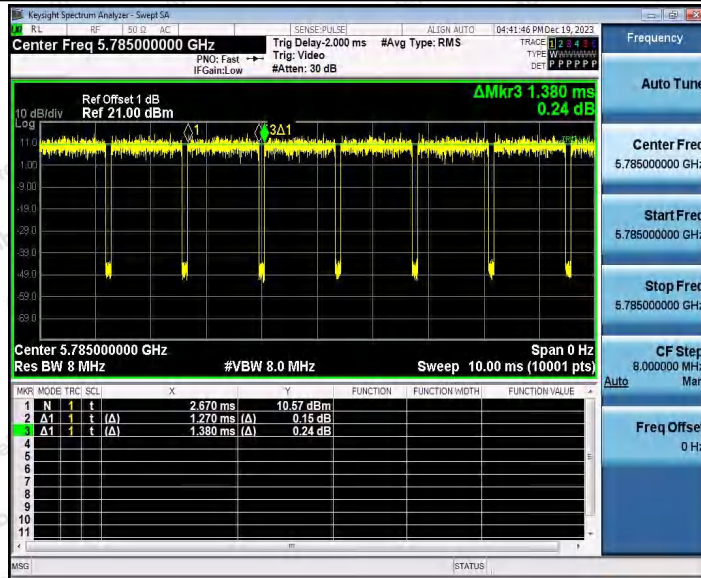

11AC20SISO_Ant1_5785

11AC20SISO_Ant2_5785