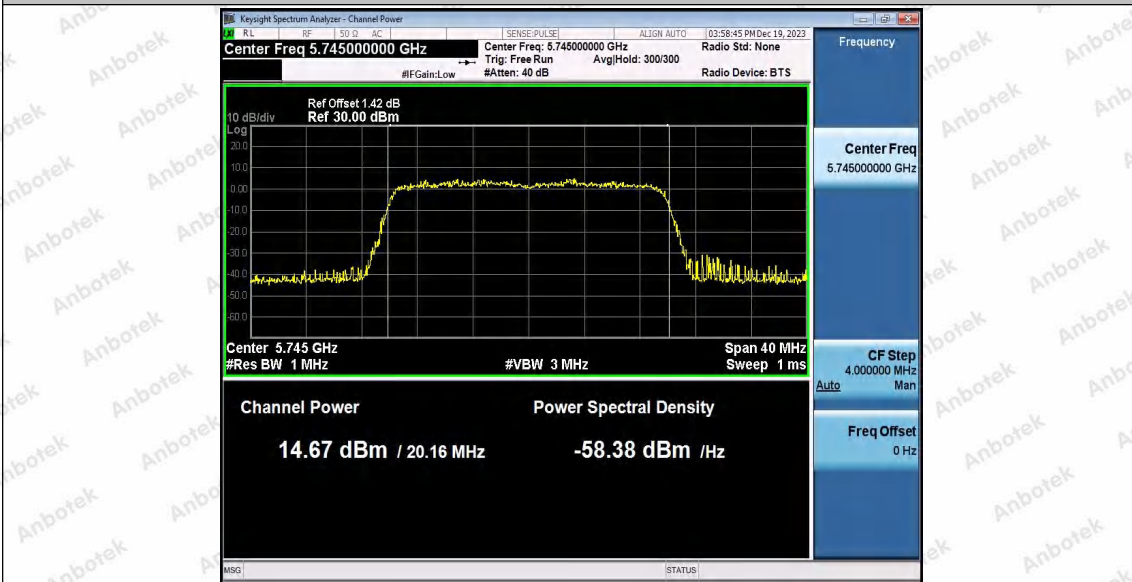

11AX20SISO_Ant1_5785