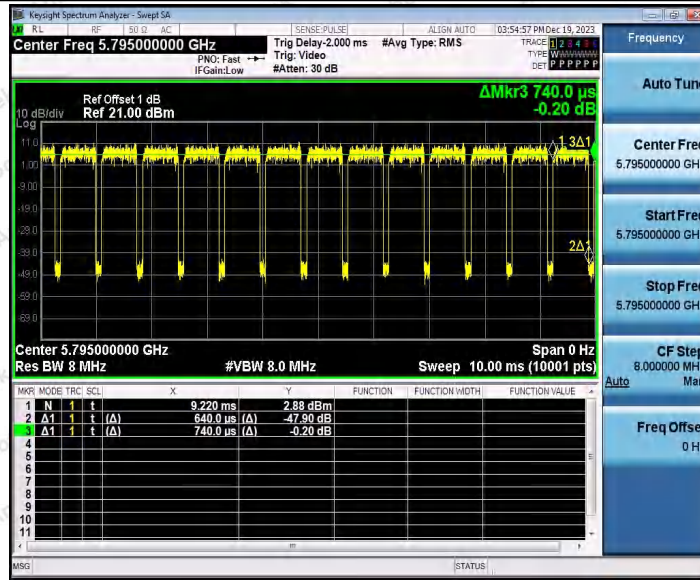

11AC80SISO_Ant1_5210

Shenzhen Anbotek Compliance Laboratory Limited

Address: 1/F., Building D, Sogood Science and Technology Park, Sanwei Community, Hangcheng Street, Bao'an District, Shenzhen, Guangdong, China.
Tel: (86) 0755-26066440 Fax: (86) 0755-26014772 Email: service@anbotek.com

Hotline
400-003-0500
www.anbotek.com.cn