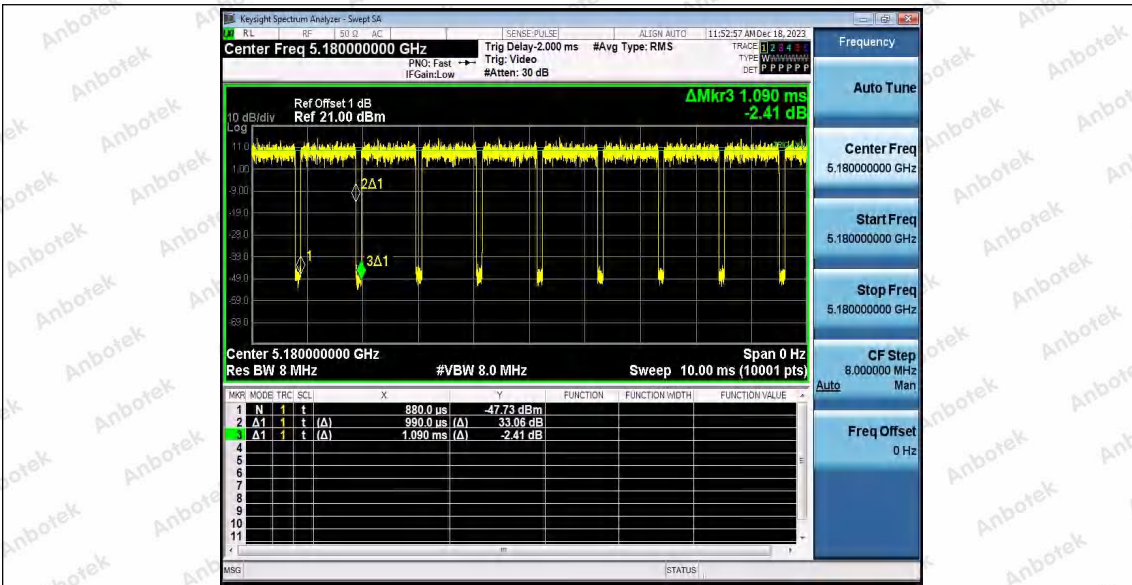

11AX20SISO_Ant1_5200