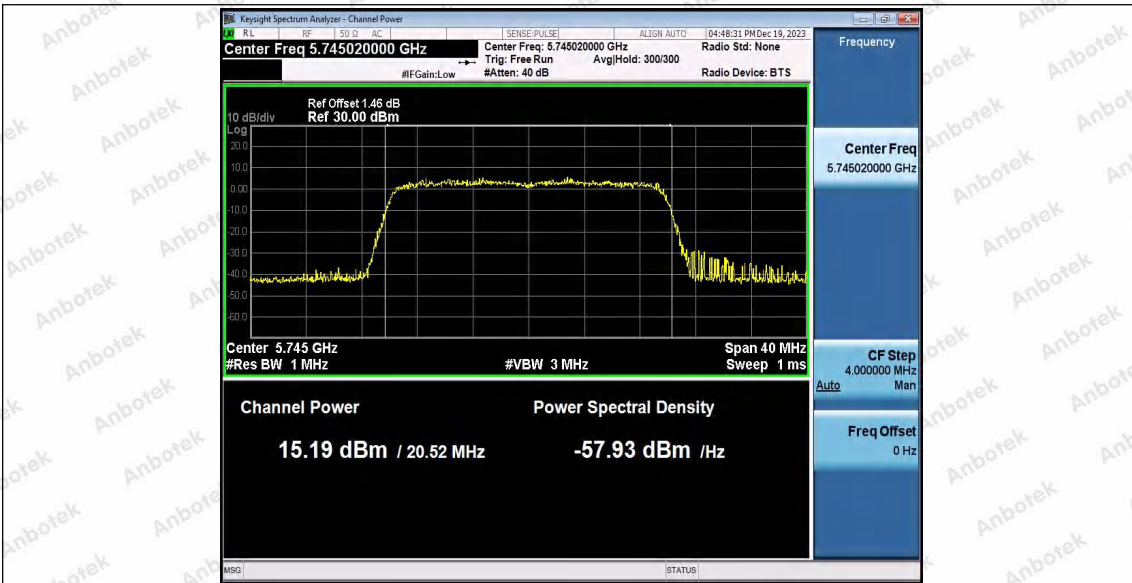

11AX20SISO_Ant2_5745