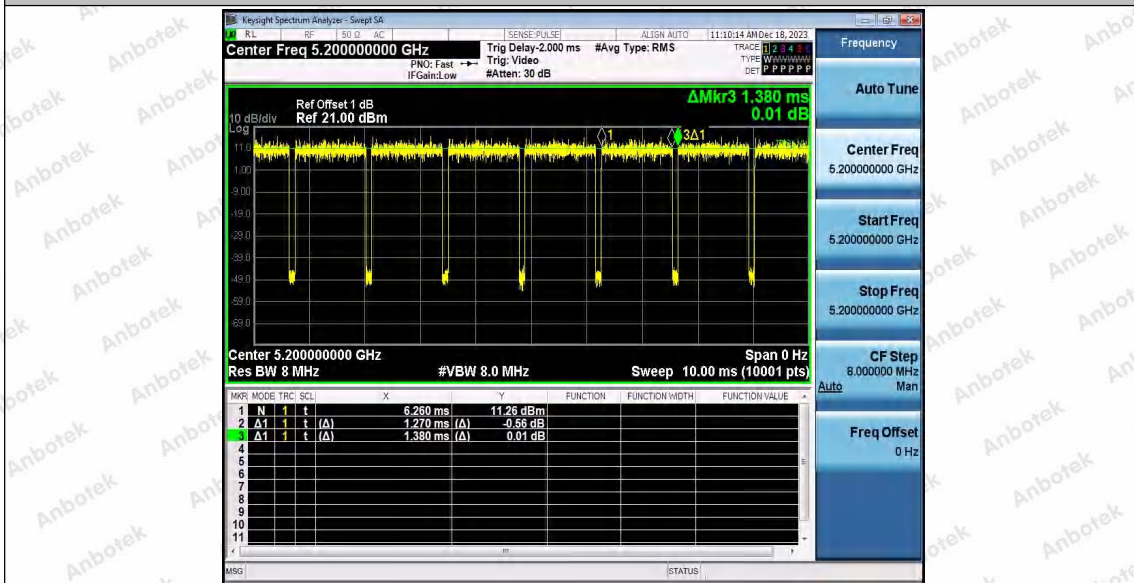

Hotline 400-003-0500
 www.anbotek.com.cn

11AC20SISO_Ant2_5180

11AC20SISO_Ant1_5200

Shenzhen Anbotek Compliance Laboratory Limited

Address: 1/F., Building D, Sogood Science and Technology Park, Sanwei Community, Hangcheng Street, Bao'an District, Shenzhen, Guangdong, China.
Tel: (86) 0755-26066440 Fax: (86) 0755-26014772 Email: service@anbotek.com