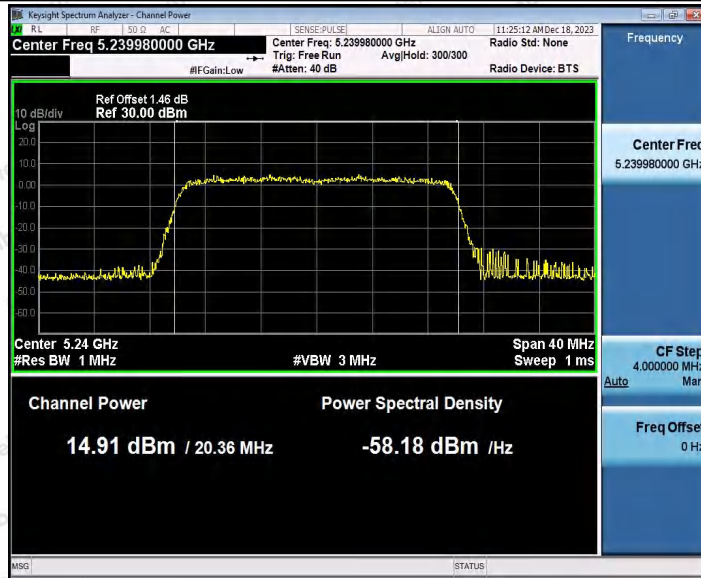

11AX20SISO_Ant1_5240