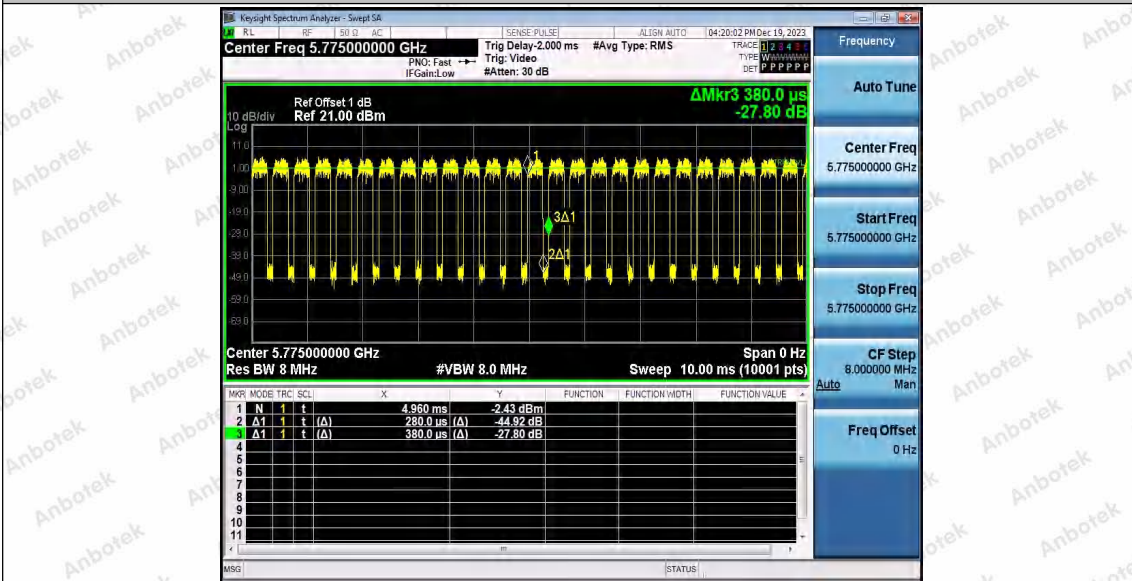

Shenzhen Anbotek Compliance Laboratory Limited

Address: 1/F., Building D, Sogood Science and Technology Park, Sanwei Community, Hangcheng Street, Bao'an District, Shenzhen, Guangdong, China.
Tel: (86) 0755-26066440 Fax: (86) 0755-26014772 Email: service@anbotek.com

Hotline 400-003-0500
www.anbotek.com.cn