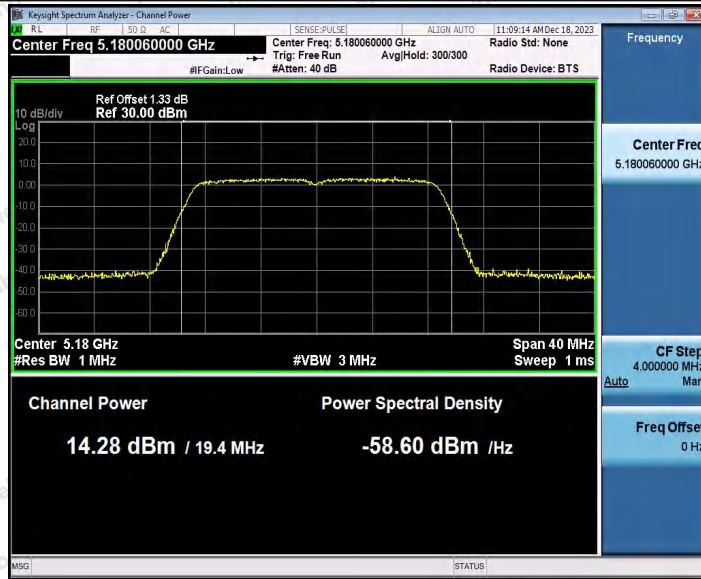

11AC20SISO_Ant2_5180