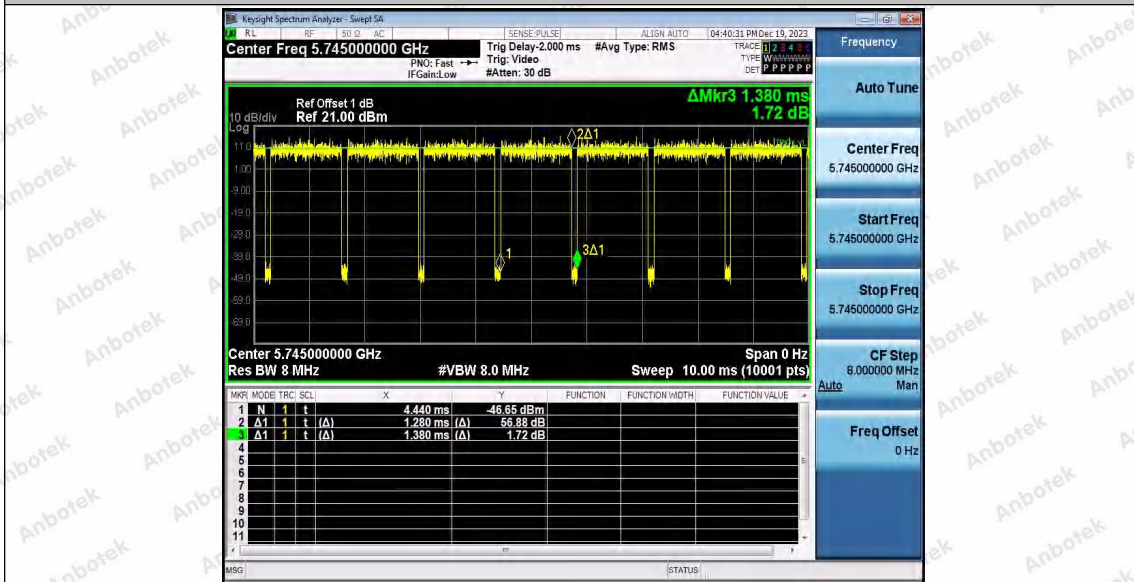

11AC20SISO_Ant2_5745