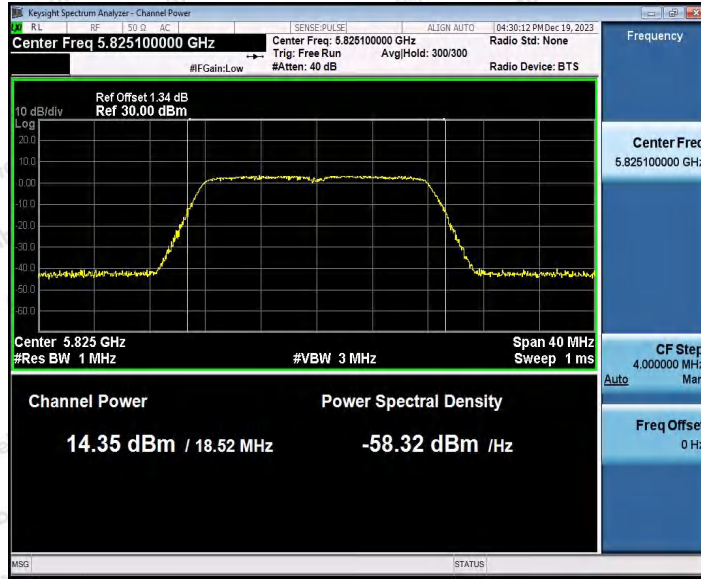

11A_Ant1_5825

11A_Ant2_5825