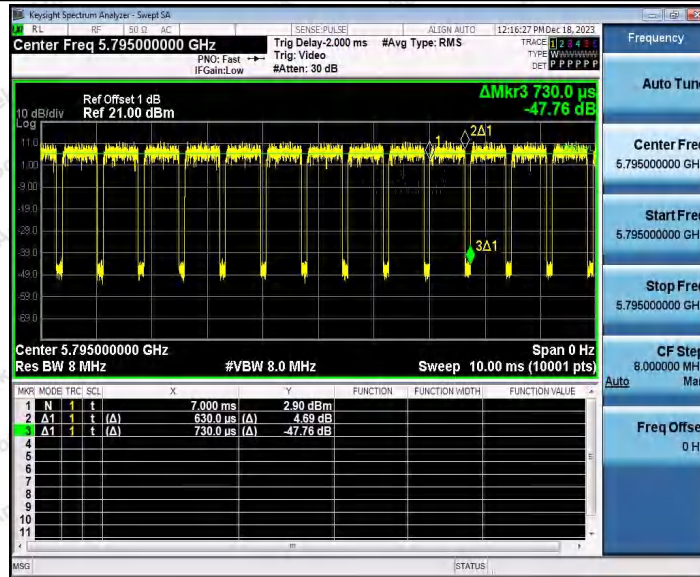

11N40SISO_Ant1_5795

11N40SISO_Ant2_5795

11AC20SISO_Ant1_5180

Shenzhen Anbotek Compliance Laboratory Limited

Address: 1/F., Building D, Sogood Science and Technology Park, Sanwei Community, Hangcheng Street, Bao'an District, Shenzhen, Guangdong, China.
 Tel: (86) 0755-26066440 Fax: (86) 0755-26014772 Email: service@anbotek.com