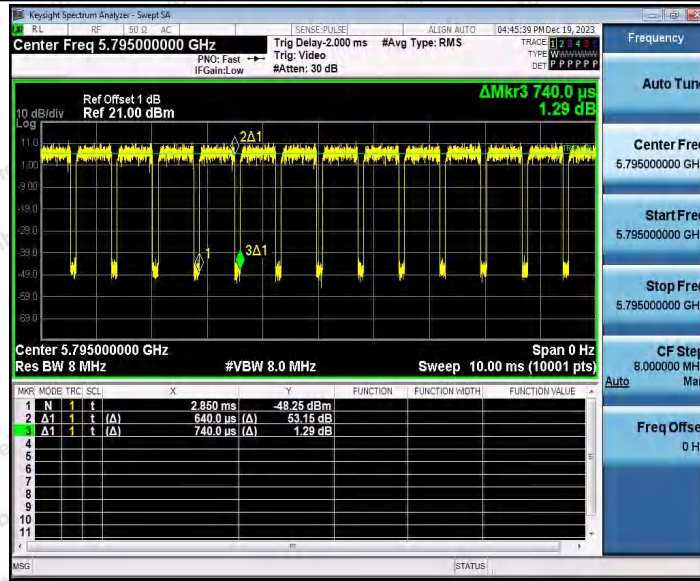

11AC40SISO_Ant1_5795

11AC40SISO_Ant2_5795