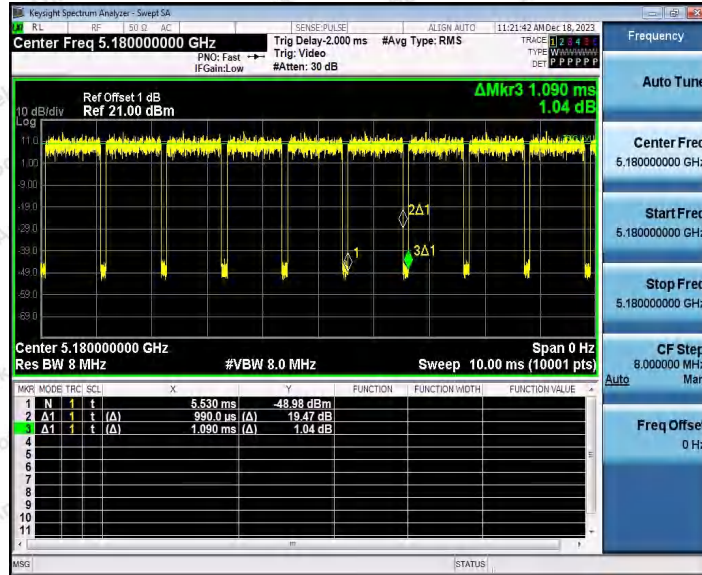

11AX20SISO_Ant1_5180

11AX20SISO_Ant2_5180

Shenzhen Anbotek Compliance Laboratory Limited

Address: 1/F., Building D, Sogood Science and Technology Park, Sanwei Community, Hangcheng Street, Bao'an District, Shenzhen, Guangdong, China.
Tel: (86) 0755-26066440 Fax: (86) 0755-26014772 Email: service@anbotek.com

Hotline
400-003-0500
www.anbotek.com.cn