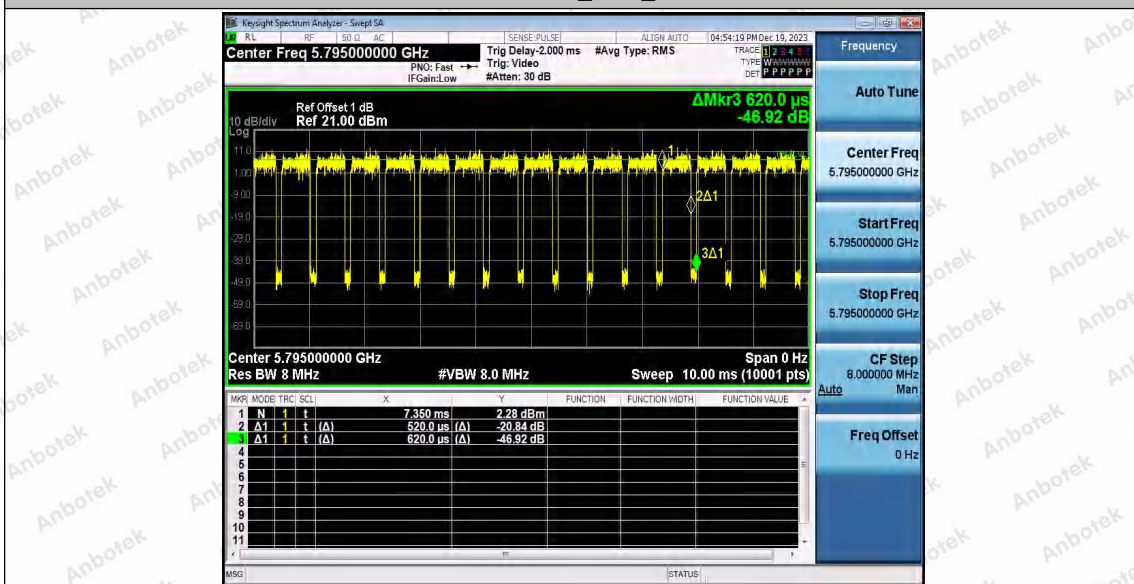

Hotline
 400-003-0500
 www.anbotek.com.cn

11AX40SISO_Ant2_5755

11AX40SISO_Ant1_5795

Shenzhen Anbotek Compliance Laboratory Limited

Address: 1/F., Building D, Sogood Science and Technology Park, Sanwei Community, Hangcheng Street, Bao'an District, Shenzhen, Guangdong, China.
 Tel: (86) 0755-26066440 Fax: (86) 0755-26014772 Email: service@anbotek.com