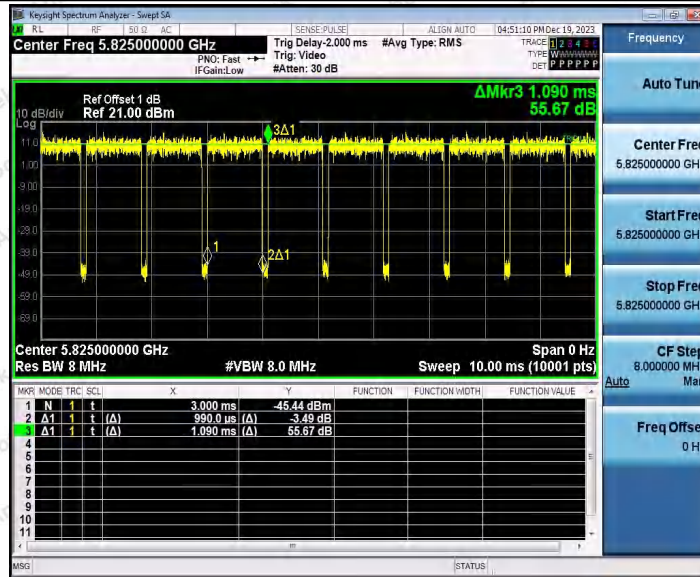

11AX20SISO_Ant2_5825

Shenzhen Anbotek Compliance Laboratory Limited

Address: 1/F., Building D, Sogood Science and Technology Park, Sanwei Community, Hangcheng Street, Bao'an District, Shenzhen, Guangdong, China.
Tel: (86) 0755-26066440 Fax: (86) 0755-26014772 Email: service@anbotek.com

Hotline 400-003-0500
www.anbotek.com.cn