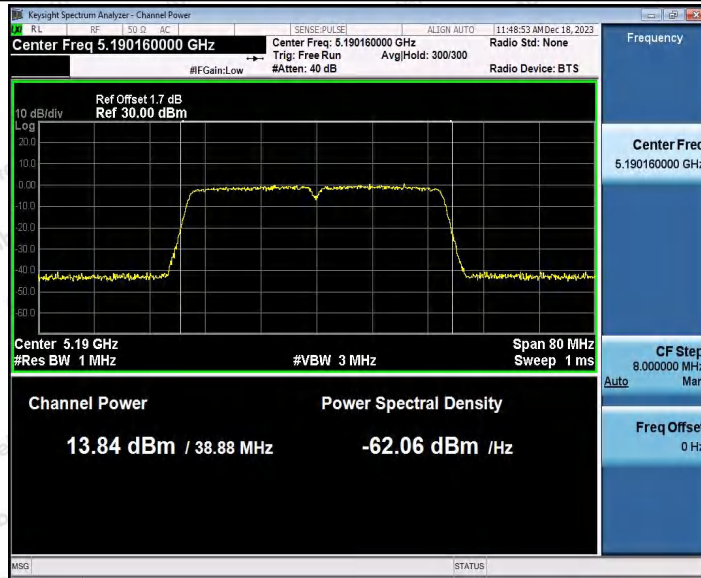

11AC40SISO_Ant2_5190