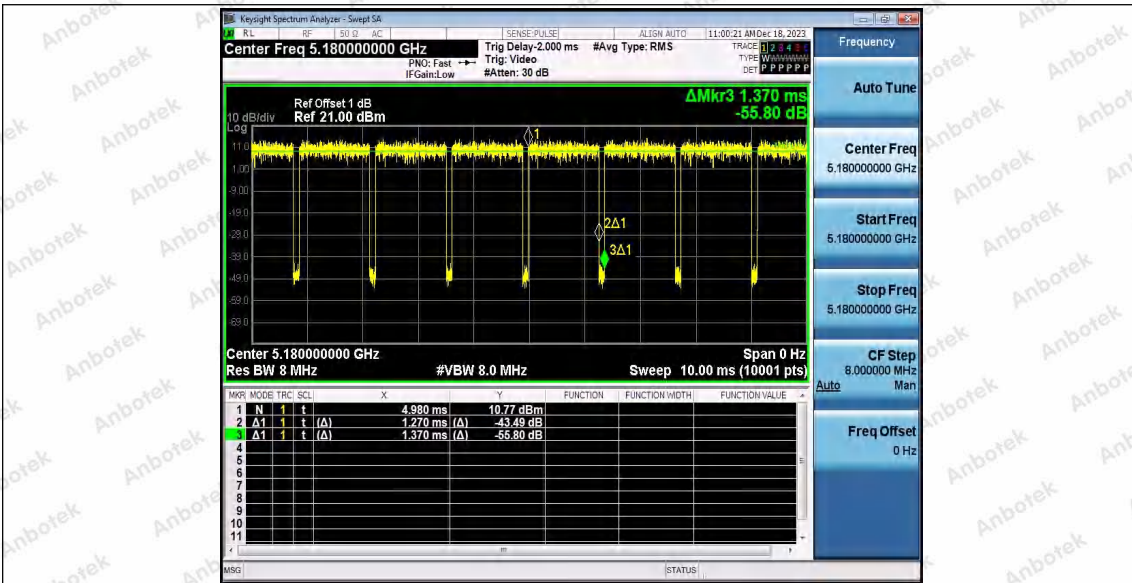

11N20SISO_Ant2_5180