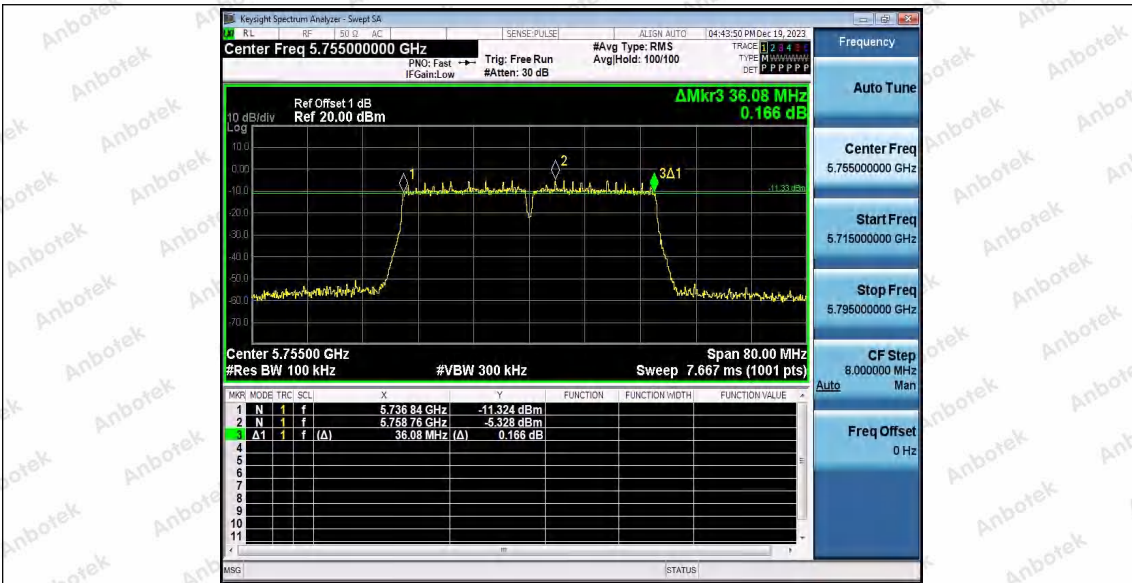

Hotline 400-003-0500  
www.anbotek.com.cn

11AC40SISO\_Ant2\_5755

11AC40SISO\_Ant1\_5795