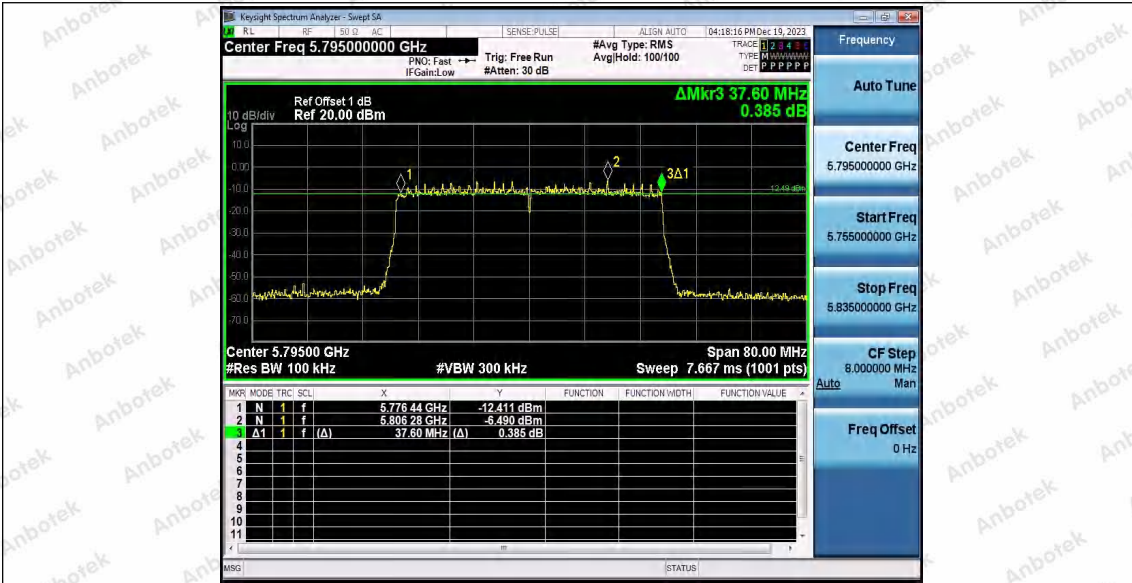

11AX40SISO_Ant2_5795