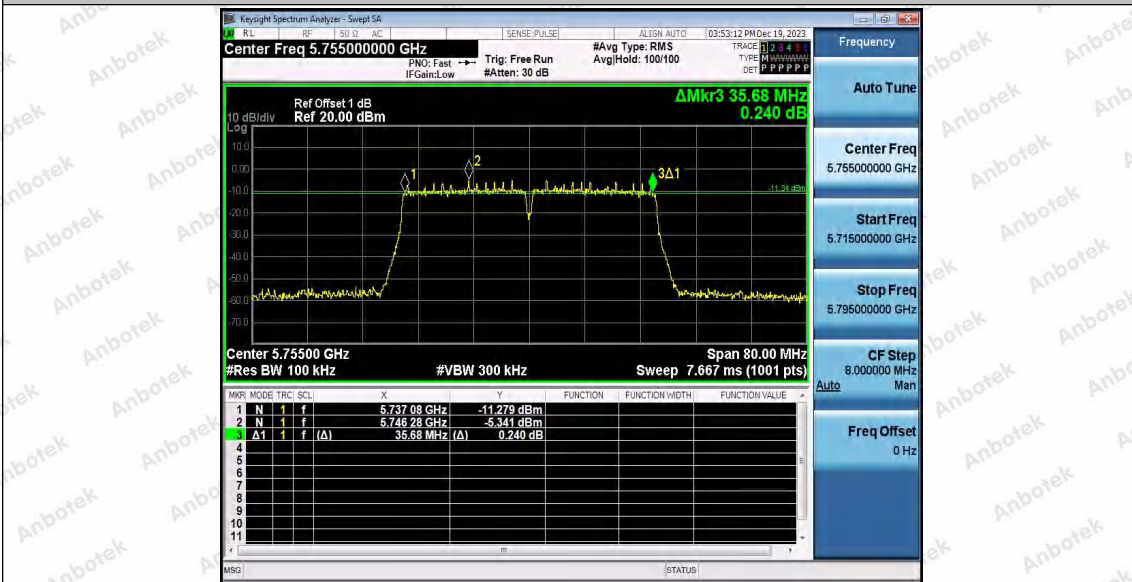

Hotline 400-003-0500  
www.anbotek.com.cn

11AC40SISO\_Ant2\_5755

11AC40SISO\_Ant1\_5795