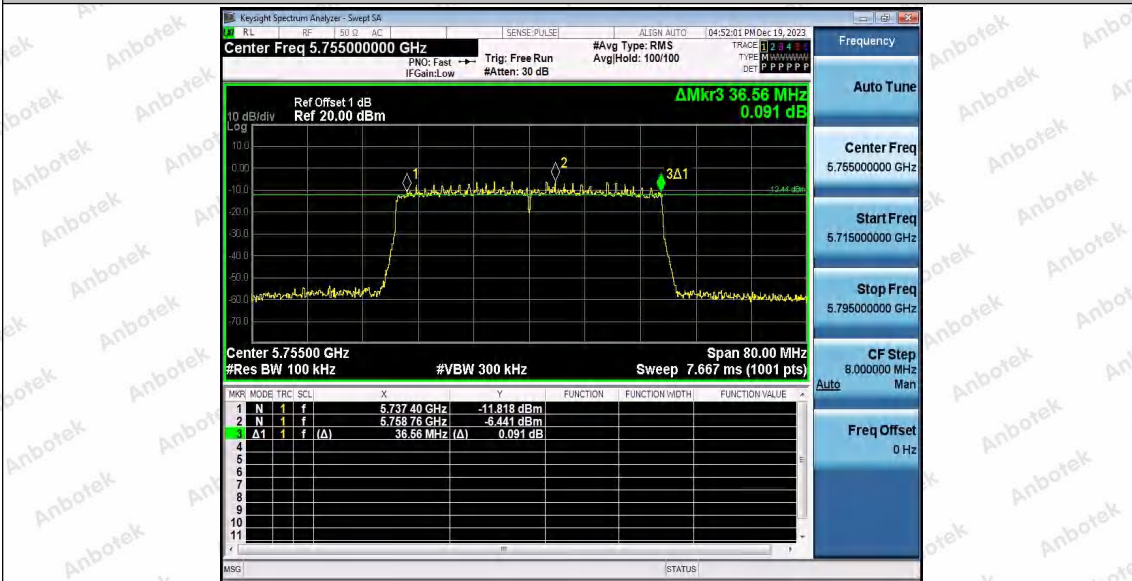

Hotline  
400-003-0500  
www.anbotek.com.cn

11AX20SISO\_Ant2\_5825

11AX40SISO\_Ant1\_5755