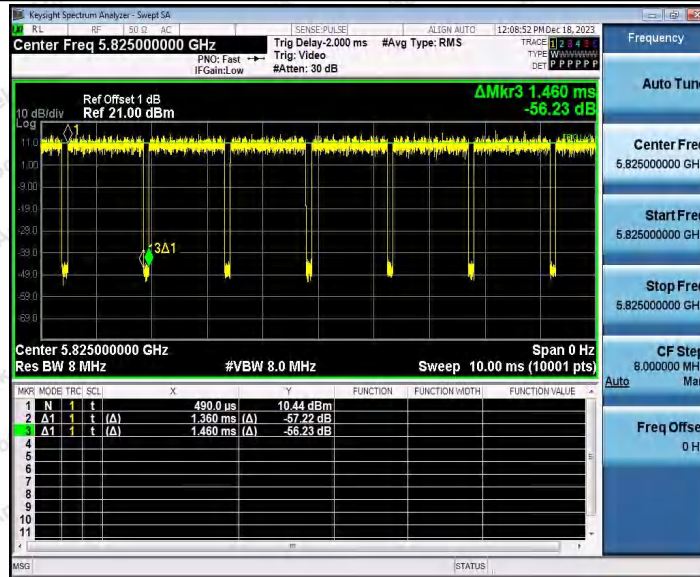

Hotline 400-003-0500  
www.anbotek.com.cn

11A\_Ant1\_5825

11A\_Ant2\_5825

11N20SISO\_Ant1\_5180