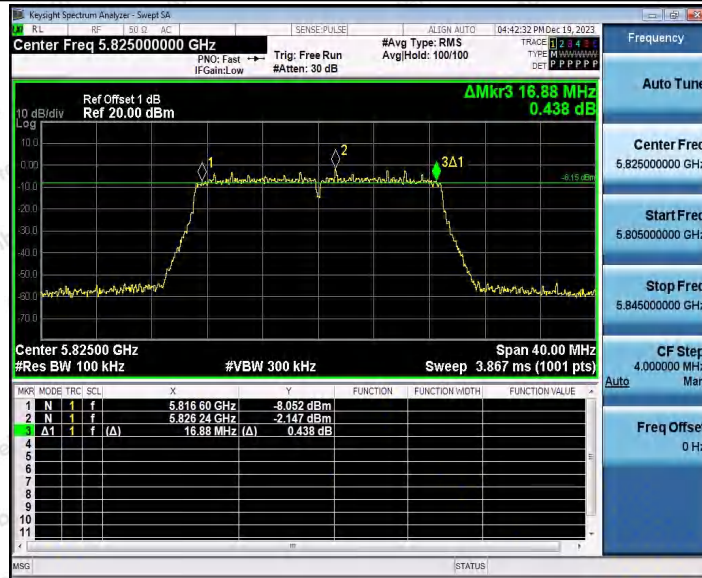

11AC20SISO_Ant2_5825