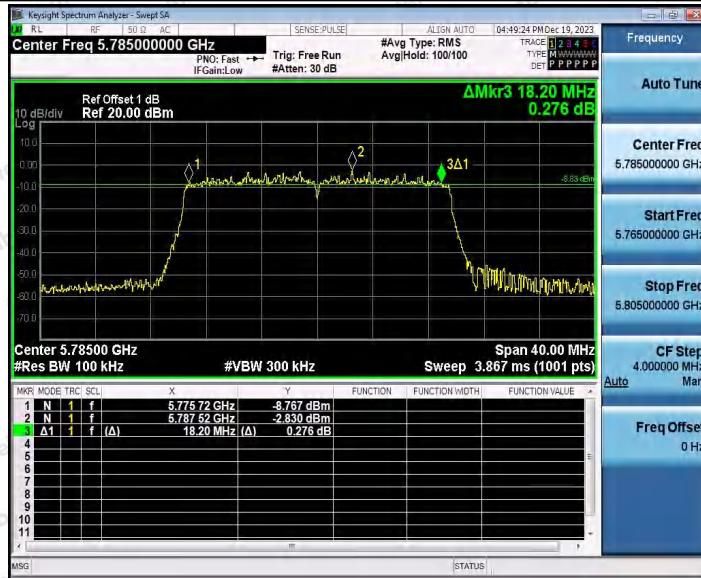

11AX20SISO_Ant1_5785

11AX20SISO_Ant2_5785