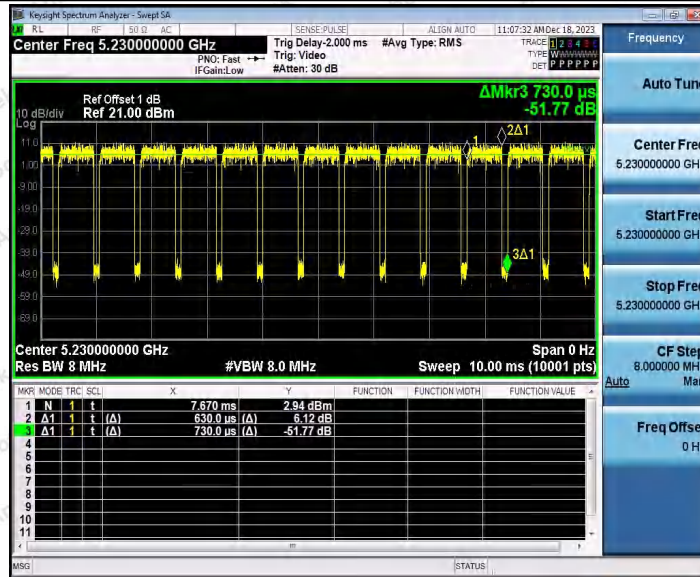

11N40SISO_Ant2_5230

Shenzhen Anbotek Compliance Laboratory Limited

Address: 1/F., Building D, Sogood Science and Technology Park, Sanwei Community, Hangcheng Street, Bao'an District, Shenzhen, Guangdong, China.
Tel: (86) 0755-26066440 Fax: (86) 0755-26014772 Email: service@anbotek.com

Hotline 400-003-0500
www.anbotek.com.cn