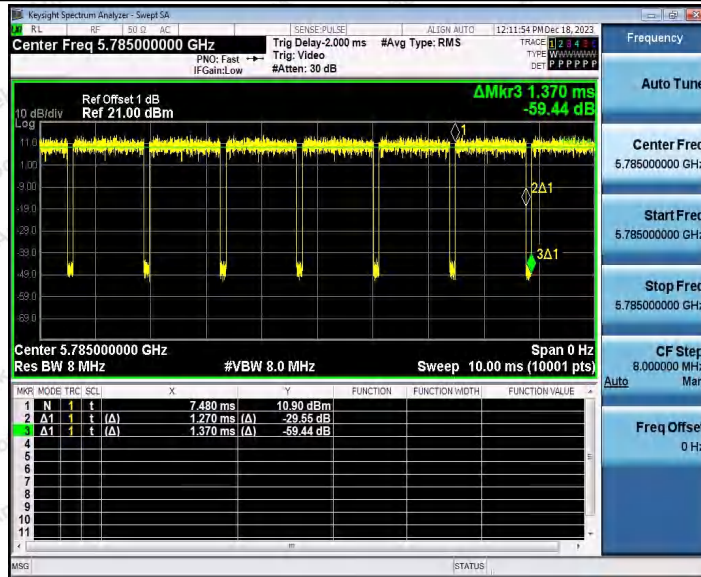

11N20SISO_Ant1_5825

Shenzhen Anbotek Compliance Laboratory Limited

Address: 1/F., Building D, Sogood Science and Technology Park, Sanwei Community, Hangcheng Street, Bao'an District, Shenzhen, Guangdong, China.
Tel: (86) 0755-26066440 Fax: (86) 0755-26014772 Email: service@anbotek.com

Hotline 400-003-0500
www.anbotek.com.cn