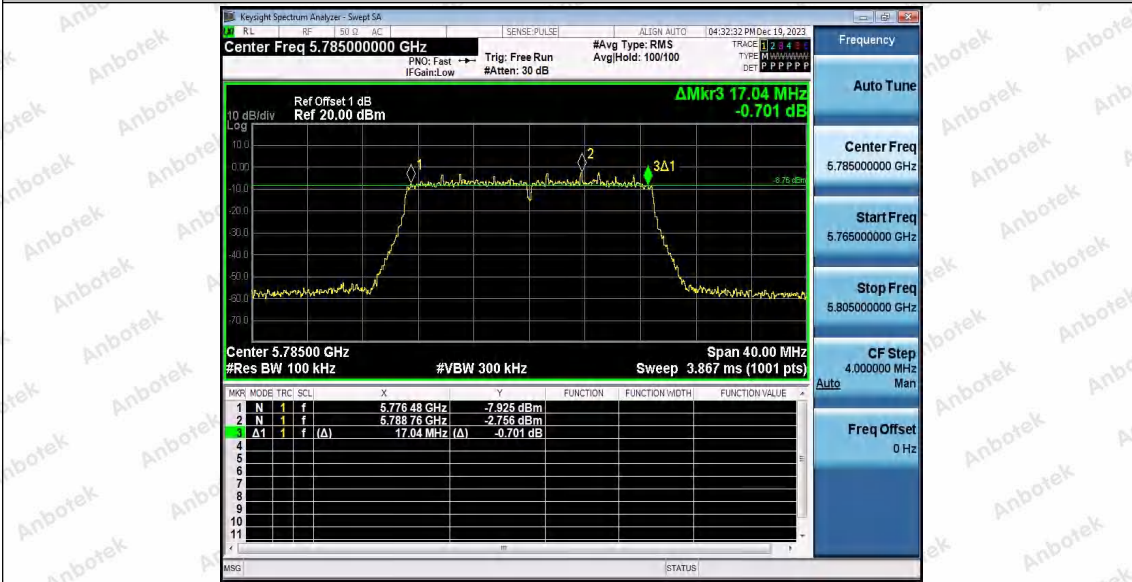

Hotline 400-003-0500  
www.anbotek.com.cn

11N20SISO\_Ant1\_5785

11N20SISO\_Ant2\_5785