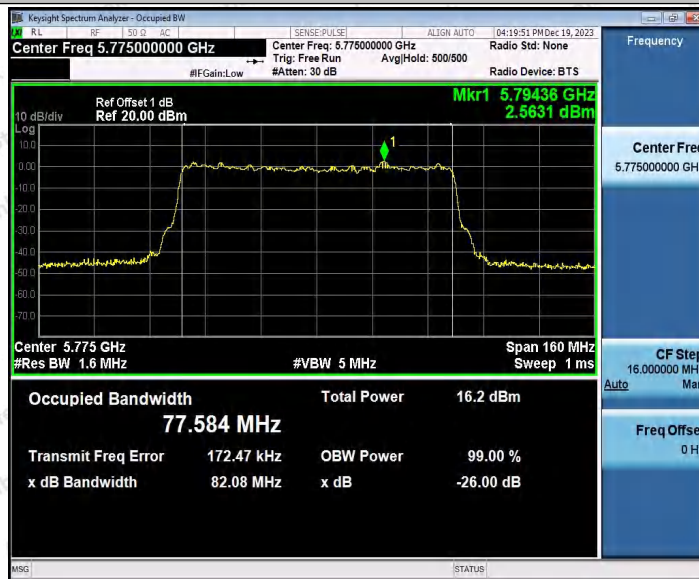

Shenzhen Anbotek Compliance Laboratory Limited

Address: 1/F., Building D, Sogood Science and Technology Park, Sanwei Community, Hangcheng Street, Bao'an District, Shenzhen, Guangdong, China.
Tel: (86) 0755-26066440 Fax: (86) 0755-26014772 Email: service@anbotek.com

Hotline
400-003-0500
www.anbotek.com.cn