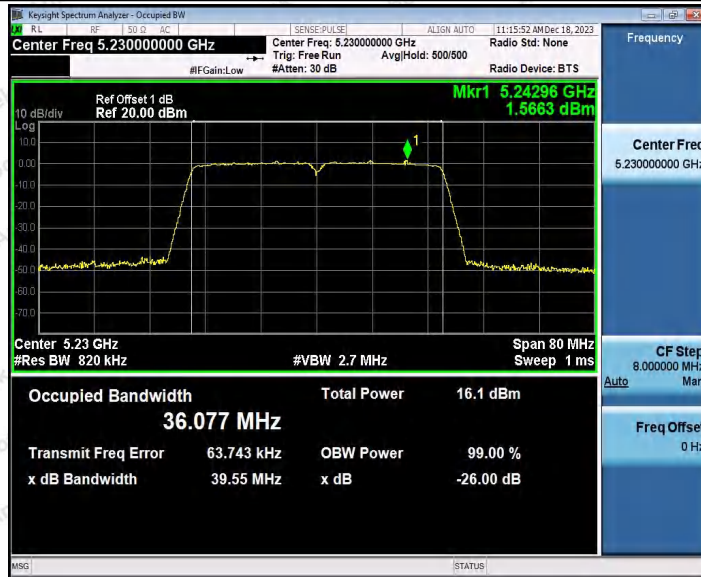

11AC40SISO_Ant1_5230

11AC40SISO_Ant2_5230

Shenzhen Anbotek Compliance Laboratory Limited

Address: 1/F., Building D, Sogood Science and Technology Park, Sanwei Community, Hangcheng Street, Bao'an District, Shenzhen, Guangdong, China.
Tel: (86) 0755-26066440 Fax: (86) 0755-26014772 Email: service@anbotek.com

Hotline 400-003-0500
www.anbotek.com.cn