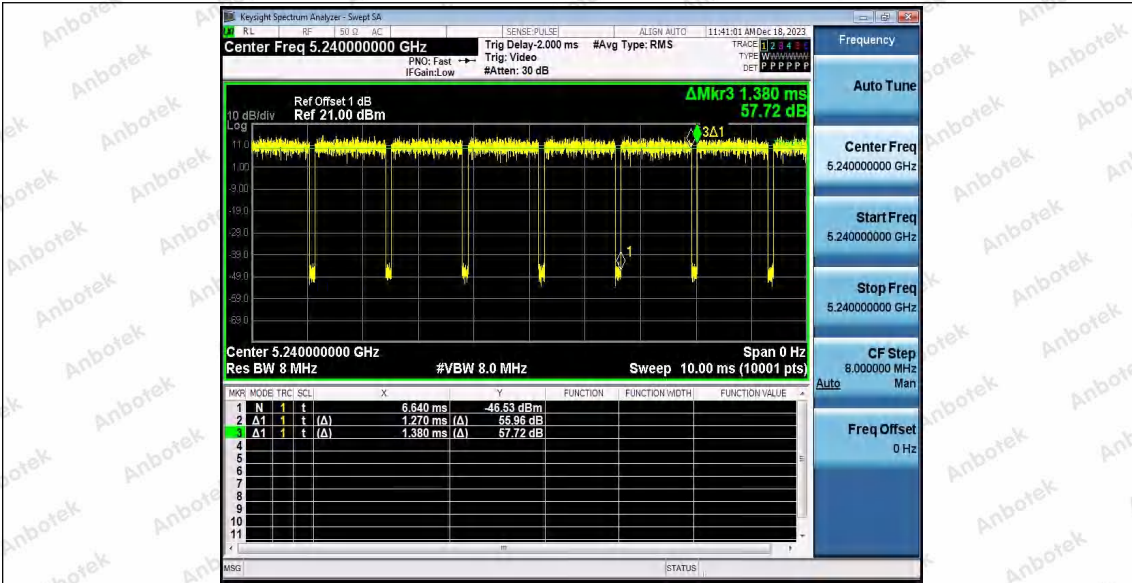

11N20SISO_Ant1_5745