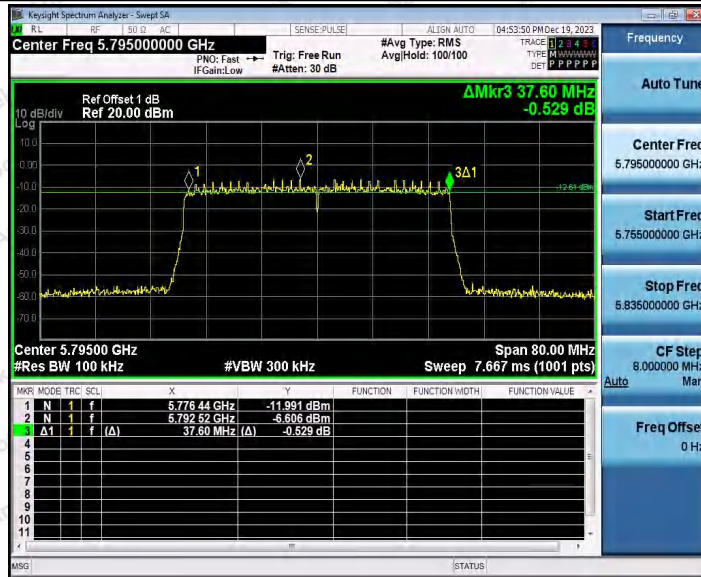

Hotline: 400-003-0500  
 www.anbotek.com.cn

11AX40SISO\_Ant2\_5755

11AX40SISO\_Ant1\_5795

11AX40SISO\_Ant2\_5795