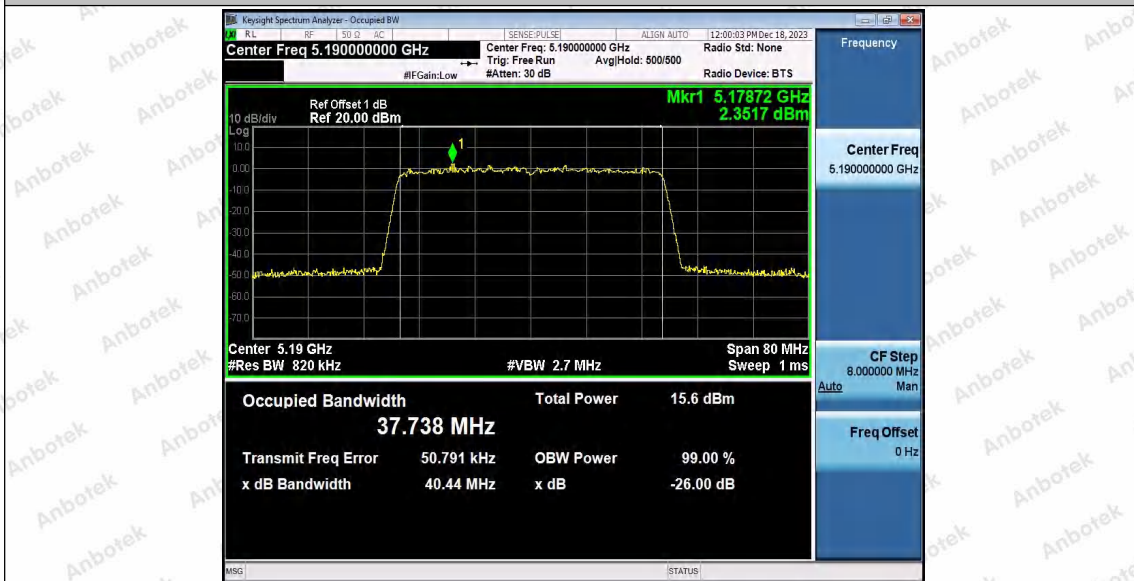

Hotline 400-003-0500  
 www.anbotek.com.cn

11AX40SISO\_Ant1\_5190

11AX40SISO\_Ant2\_5190