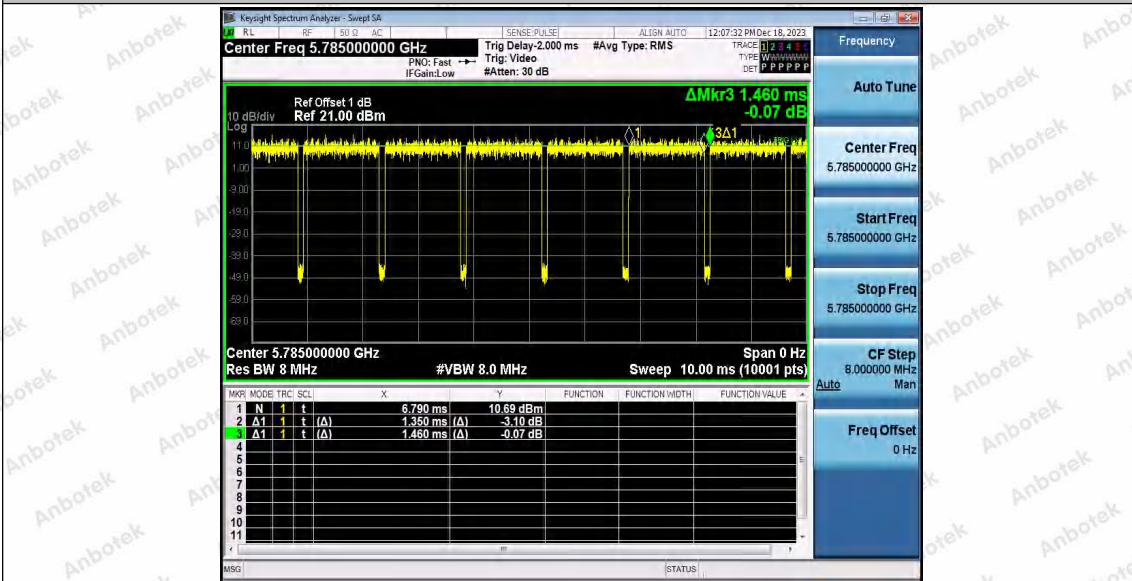

Hotline 400-003-0500  
 www.anbotek.com.cn

11A\_Ant1\_5785

11A\_Ant2\_5785