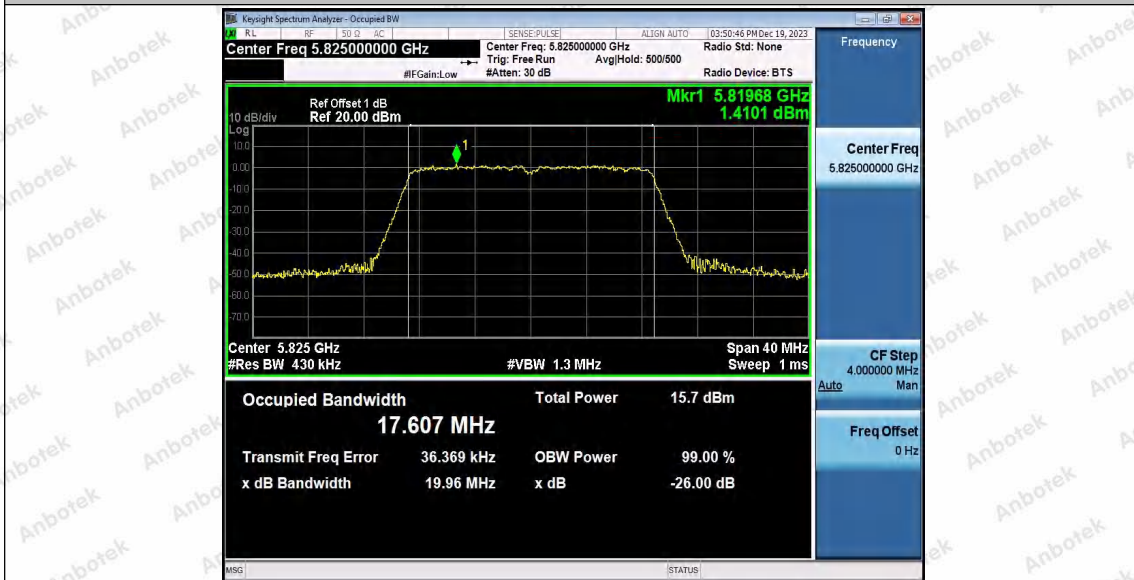

Hotline  
 400-003-0500  
 www.anbotek.com.cn

11AC20SISO\_Ant2\_5825

11AC40SISO\_Ant1\_5190