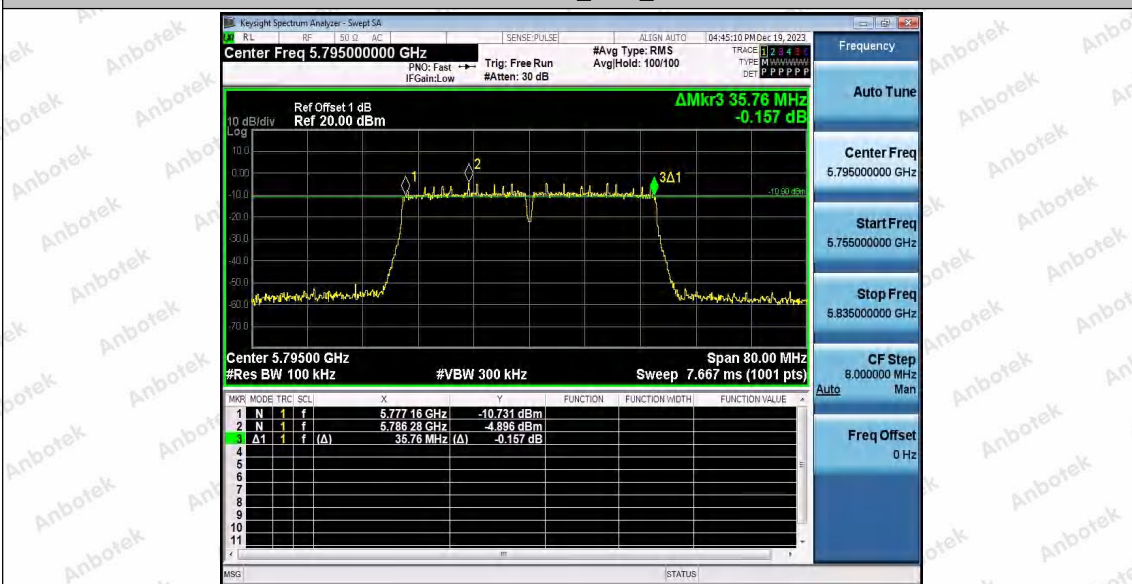

Hotline 400-003-0500  
www.anbotek.com.cn

11AC40SISO\_Ant2\_5755

11AC40SISO\_Ant1\_5795