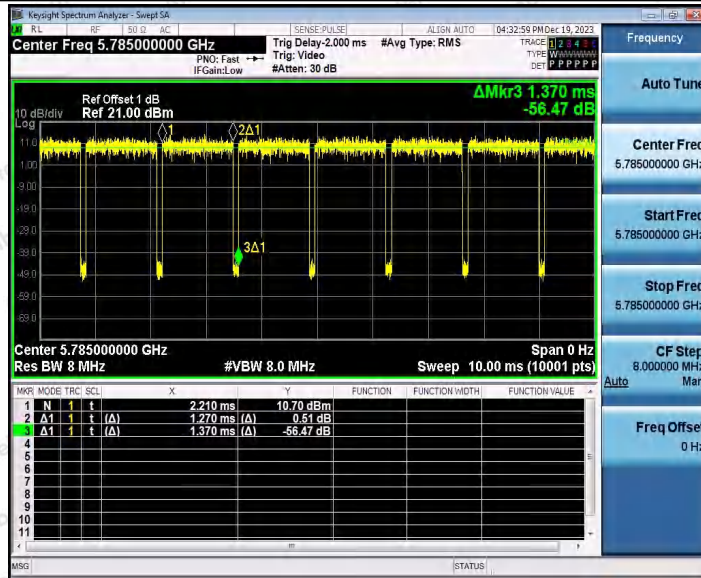

11N20SISO_Ant2_5785