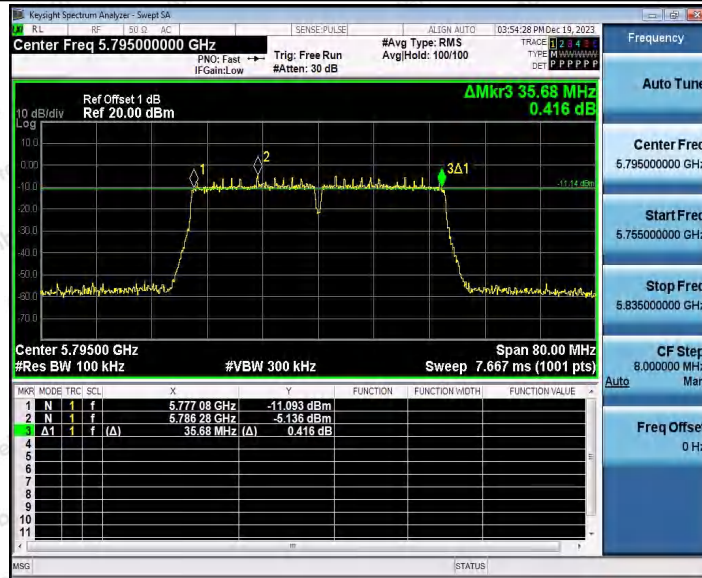

11AC40SISO_Ant2_5795

11AC80SISO_Ant1_5775