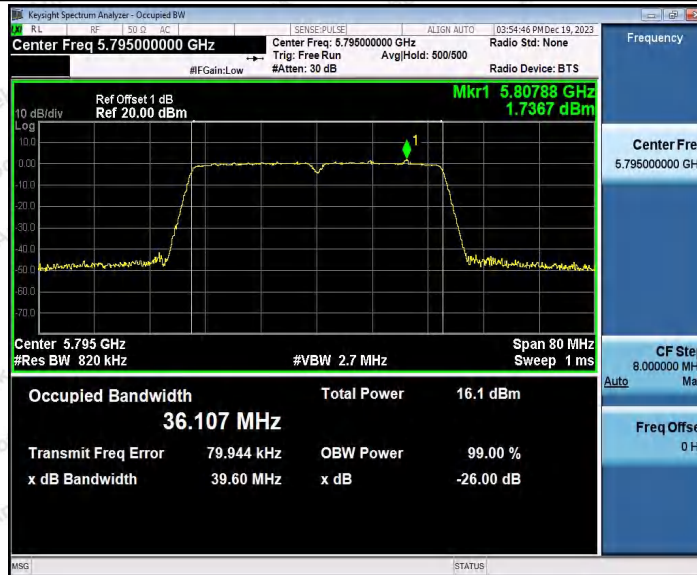

11AC40SISO_Ant2_5795

11AC80SISO_Ant1_5210

Shenzhen Anbotek Compliance Laboratory Limited

Address: 1/F., Building D, Sogood Science and Technology Park, Sanwei Community, Hangcheng Street, Bao'an District, Shenzhen, Guangdong, China.
Tel: (86) 0755-26066440 Fax: (86) 0755-26014772 Email: service@anbotek.com

Hotline
400-003-0500
www.anbotek.com.cn