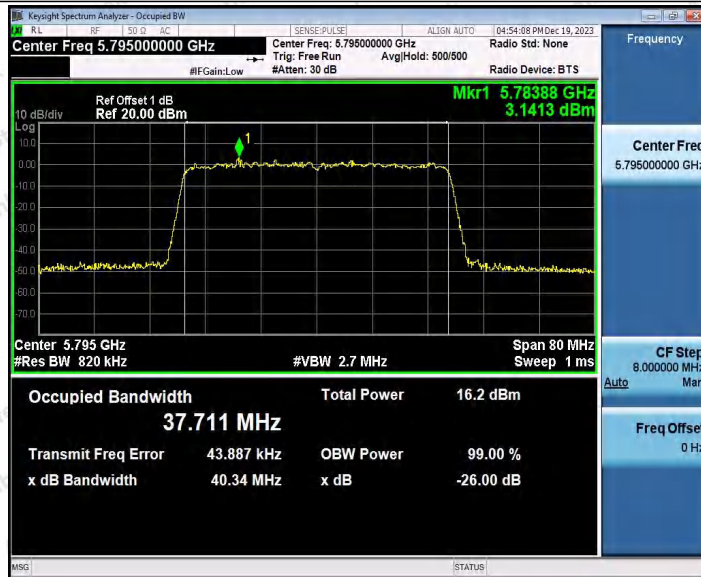

Hotline: 400-003-0500  
 www.anbotek.com.cn

11AX40SISO\_Ant2\_5755

11AX40SISO\_Ant1\_5795