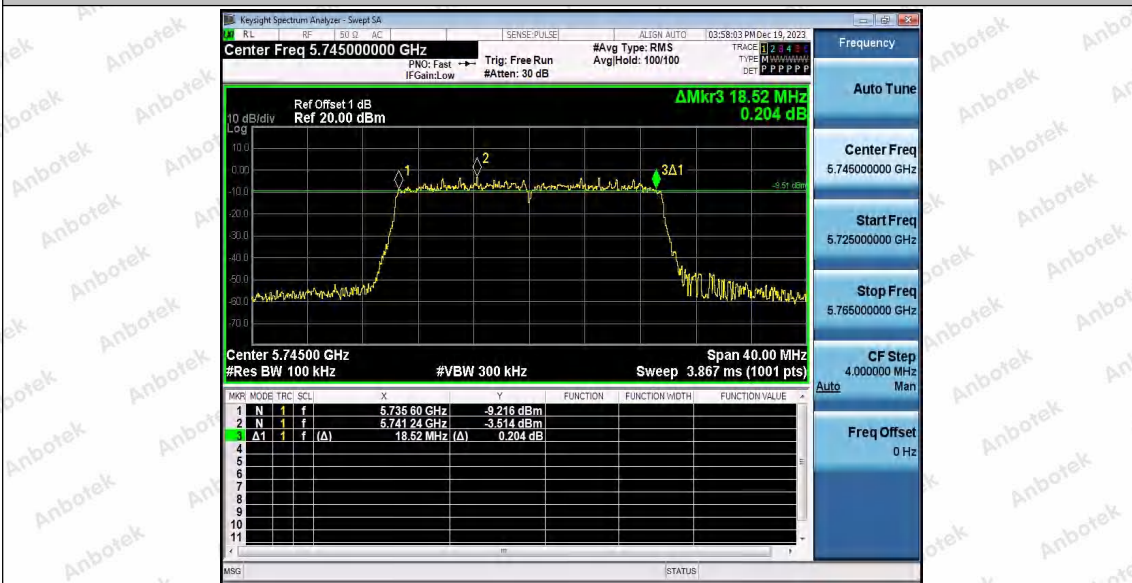

Hotline 400-003-0500  
www.anbotek.com.cn

11AX20SISO\_Ant1\_5745

11AX20SISO\_Ant2\_5745