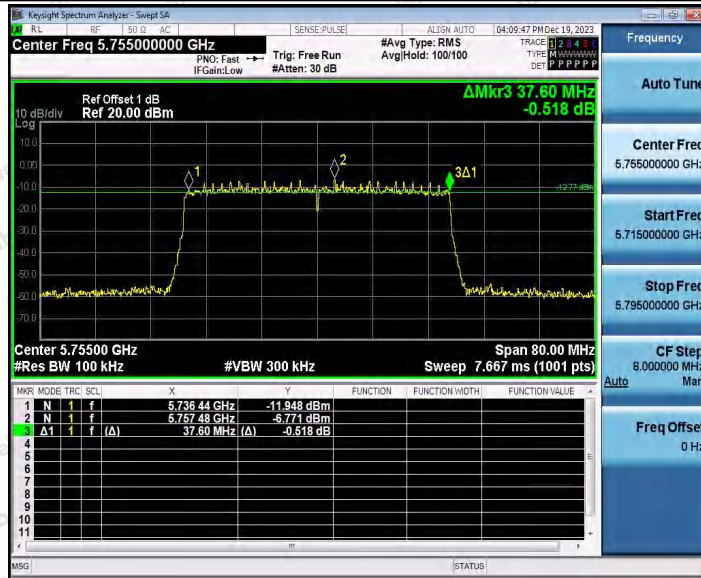

11AX40SISO_Ant2_5755