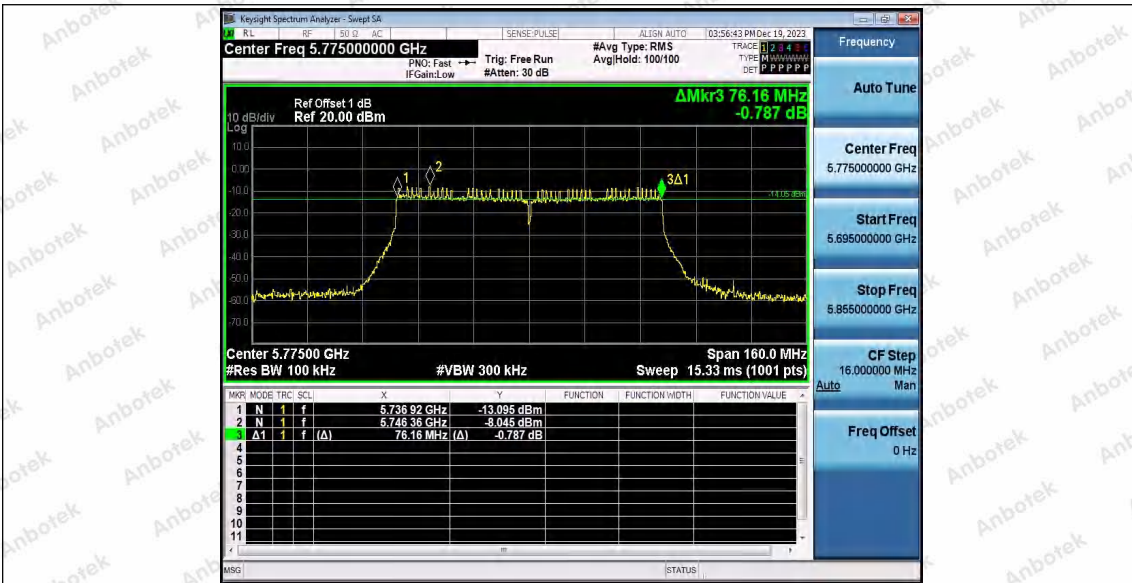

Hotline 400-003-0500  
www.anbotek.com.cn

11AX20SISO\_Ant1\_5745

11AX20SISO\_Ant2\_5745