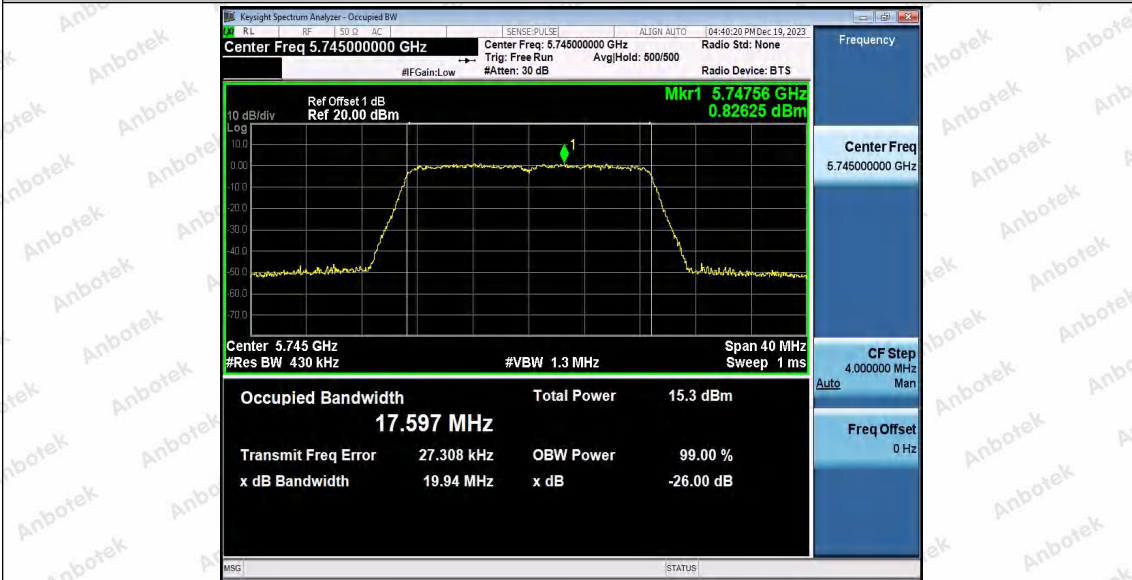

Hotline: 400-003-0500  
 www.anbotek.com.cn

11AC20SISO\_Ant1\_5745

11AC20SISO\_Ant2\_5745

**Shenzhen Anbotek Compliance Laboratory Limited**

Address: 1/F., Building D, Sogood Science and Technology Park, Sanwei Community, Hangcheng Street, Bao'an District, Shenzhen, Guangdong, China.  
 Tel: (86) 0755-26066440 Fax: (86) 0755-26014772 Email: service@anbotek.com