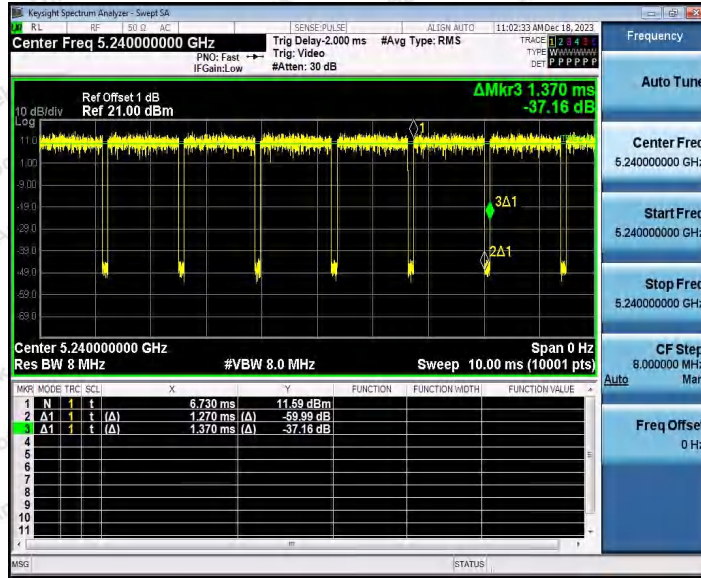

Hotline 400-003-0500  
 www.anbotek.com.cn

11N20SISO\_Ant2\_5200

11N20SISO\_Ant1\_5240

11N20SISO\_Ant2\_5240