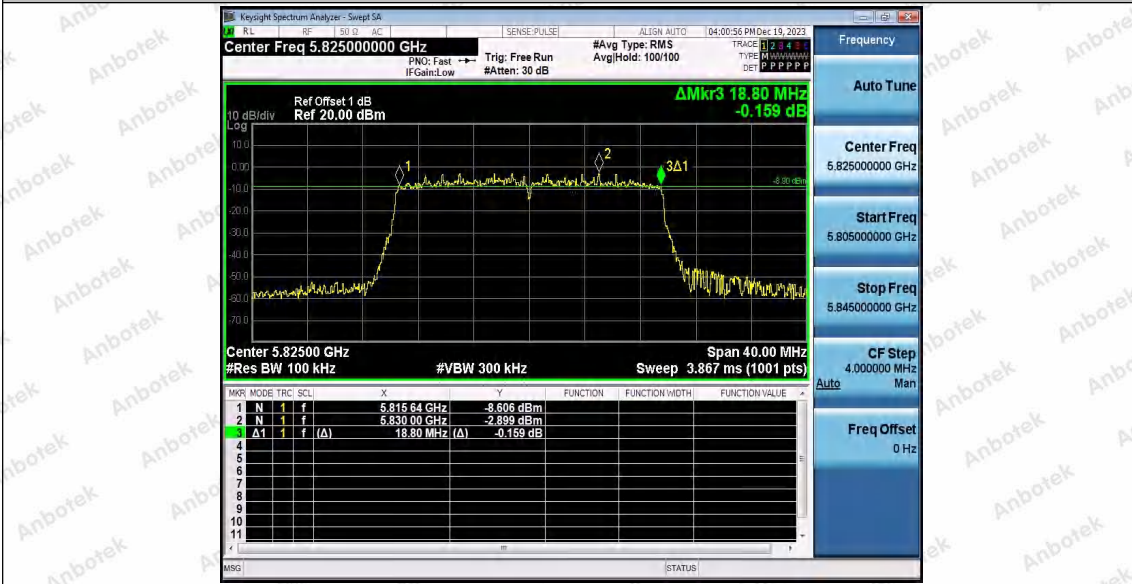

Hotline  
400-003-0500  
www.anbotek.com.cn

11AX20SISO\_Ant2\_5825

11AX40SISO\_Ant1\_5755