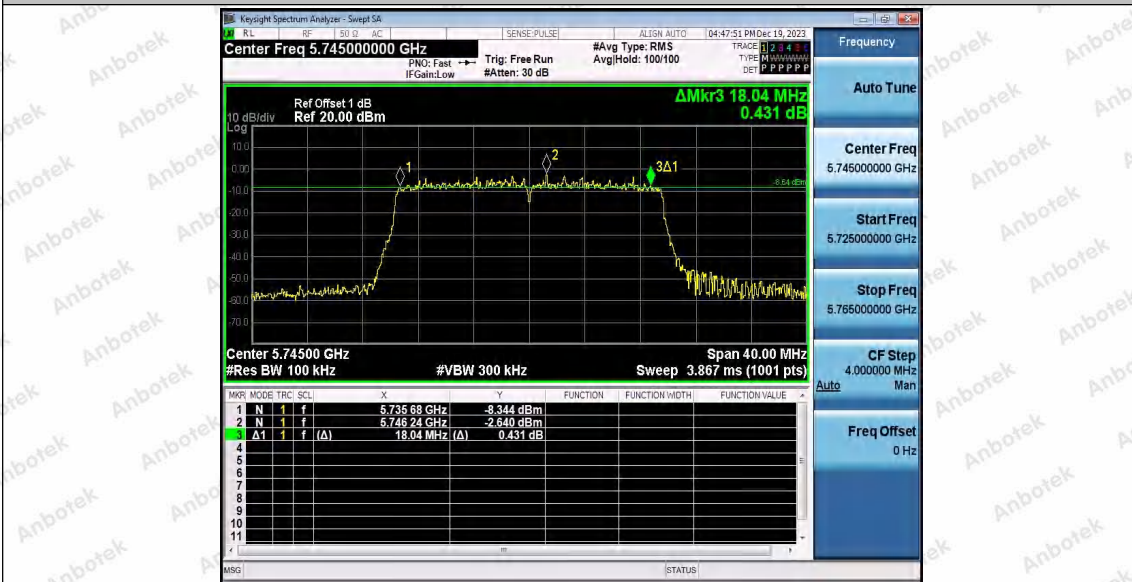

Hotline 400-003-0500  
www.anbotek.com.cn

11AX20SISO\_Ant1\_5745

11AX20SISO\_Ant2\_5745