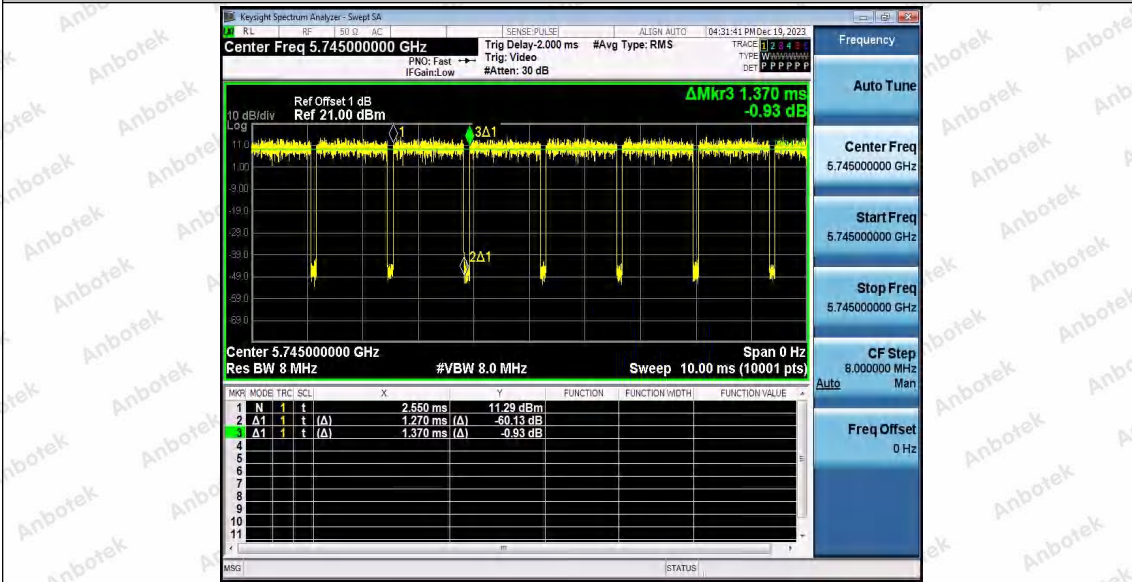

11N20SISO_Ant2_5745