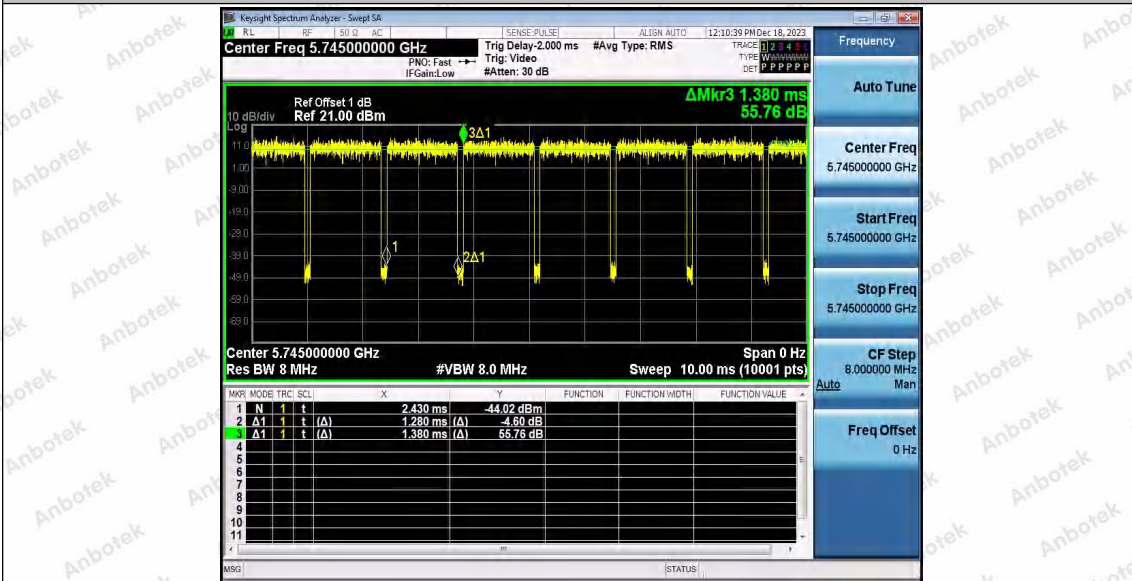

Hotline  
 400-003-0500  
 www.anbotek.com.cn

11N20SISO\_Ant1\_5745

11N20SISO\_Ant2\_5745