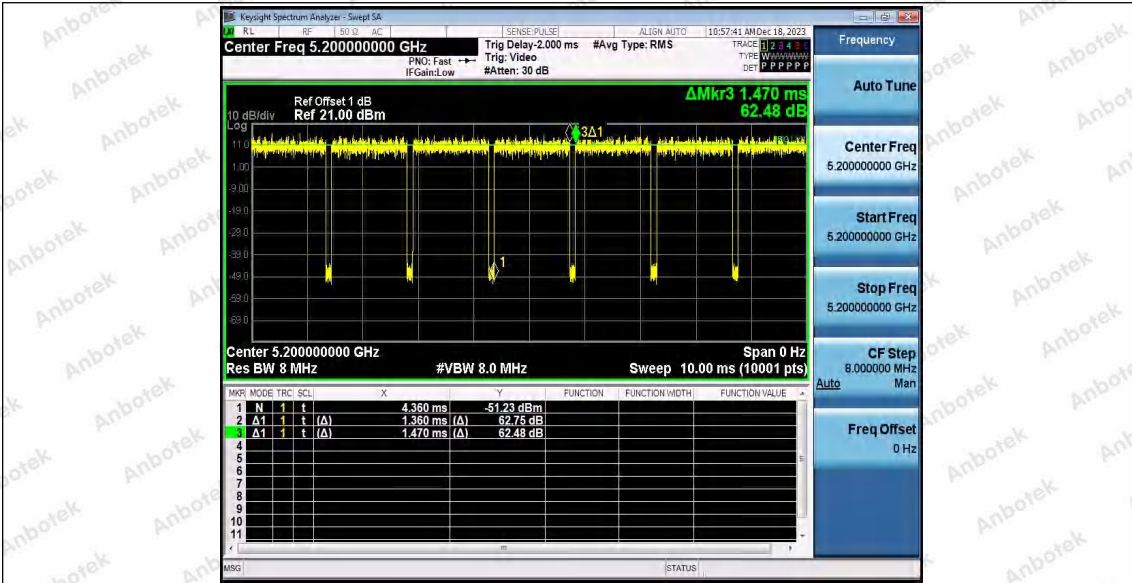

Shenzhen Anbotek Compliance Laboratory Limited

Address: 1/F., Building D, Sogood Science and Technology Park, Sanwei Community, Hangcheng Street, Bao'an District, Shenzhen, Guangdong, China.
Tel: (86) 0755-26066440 Fax: (86) 0755-26014772 Email: service@anbotek.com

Hotline 400-003-0500
www.anbotek.com.cn