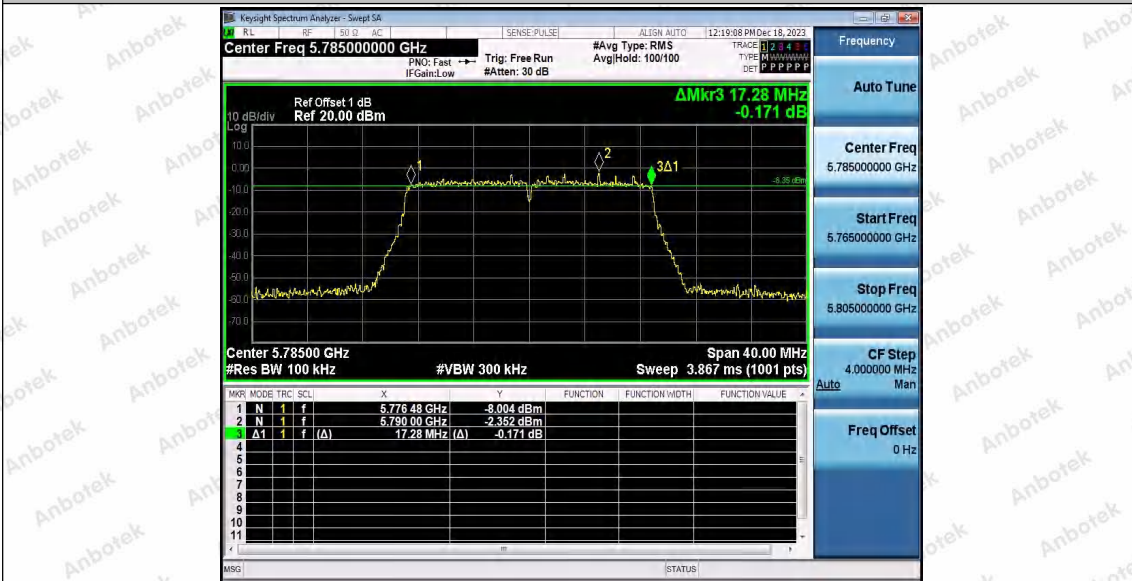

Hotline 400-003-0500  
 www.anbotek.com.cn

11AC20SISO\_Ant1\_5785

11AC20SISO\_Ant2\_5785