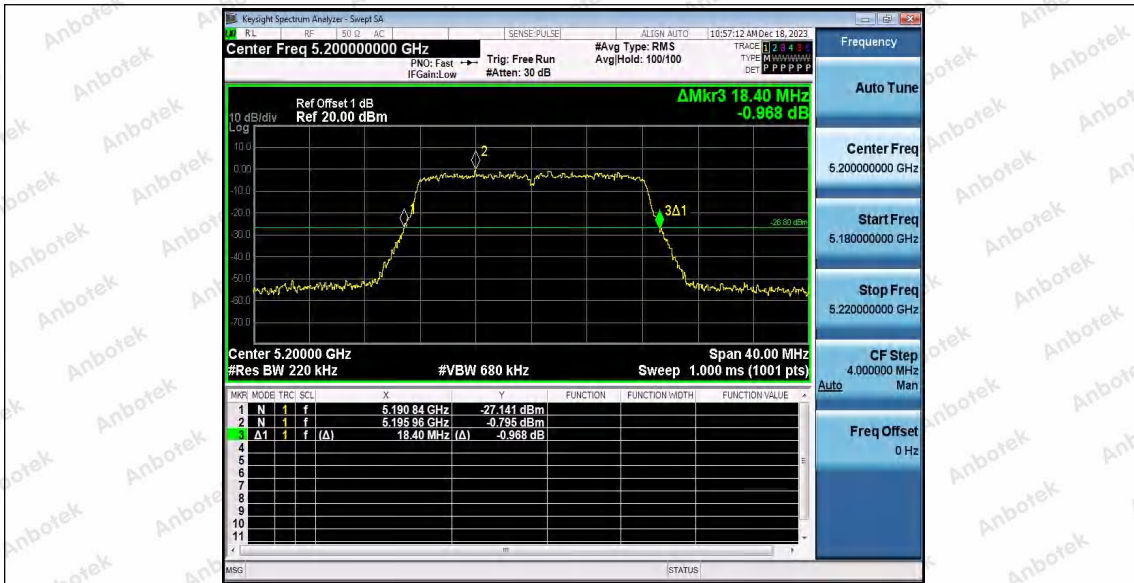

11A_Ant2_5200