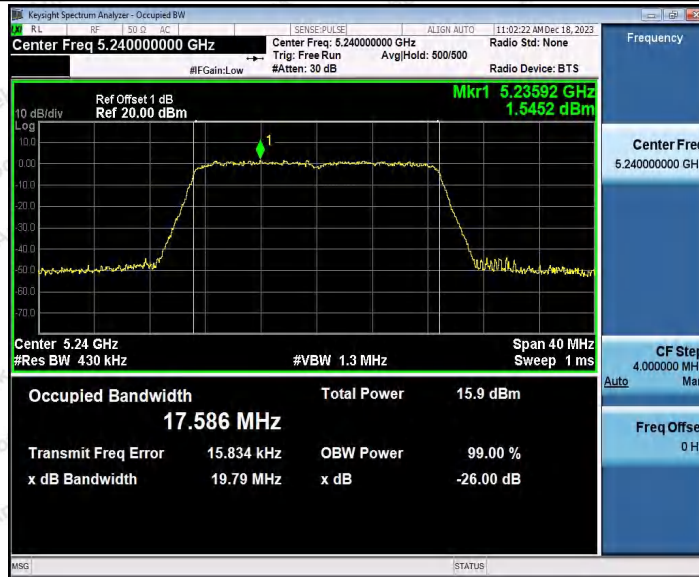

11N20SISO_Ant1_5240

11N20SISO_Ant2_5240

Shenzhen Anbotek Compliance Laboratory Limited

Address: 1/F., Building D, Sogood Science and Technology Park, Sanwei Community, Hangcheng Street, Bao'an District, Shenzhen, Guangdong, China.
Tel: (86) 0755-26066440 Fax: (86) 0755-26014772 Email: service@anbotek.com

Hotline 400-003-0500
www.anbotek.com.cn