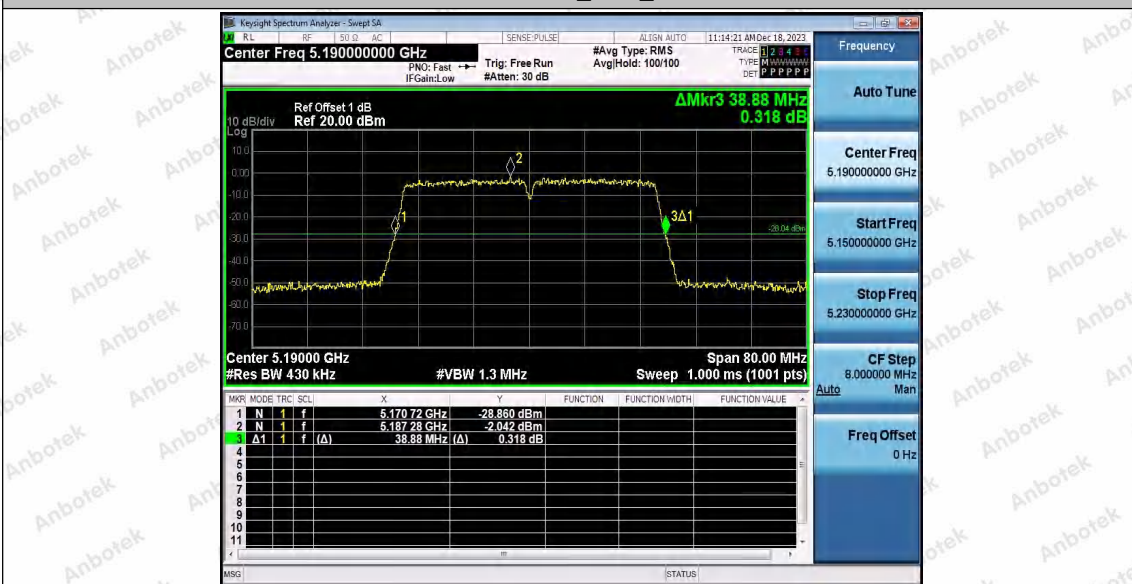

11AC40SISO_Ant1_5190

Shenzhen Anbotek Compliance Laboratory Limited

Address: 1/F., Building D, Sogood Science and Technology Park, Sanwei Community, Hangcheng Street, Bao'an District, Shenzhen, Guangdong, China.
Tel: (86) 0755-26066440 Fax: (86) 0755-26014772 Email: service@anbotek.com

Hotline
400-003-0500
www.anbotek.com.cn