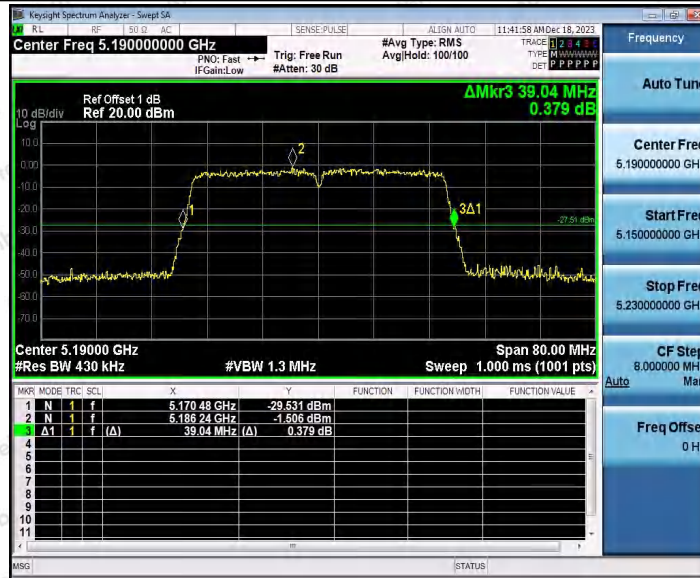

11N40SISO_Ant2_5190