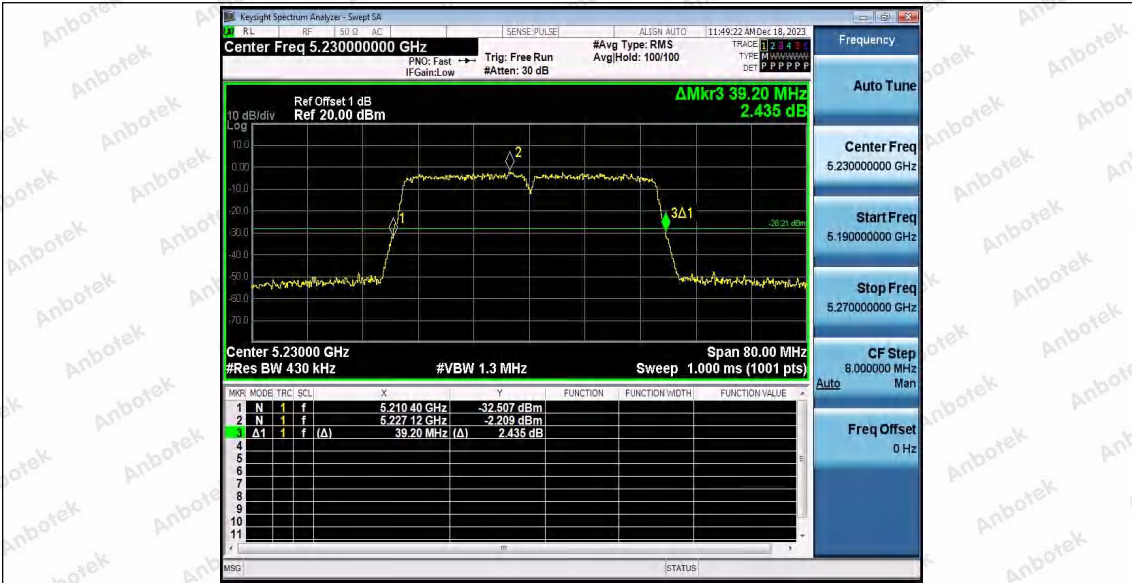

11AC40SISO_Ant1_5755