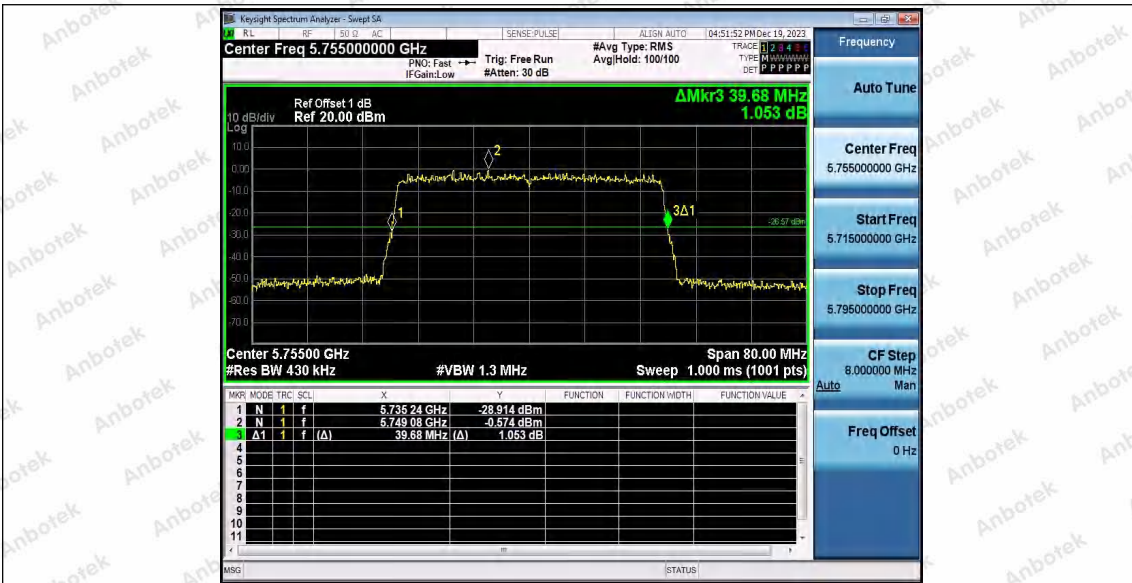

11AX40SISO_Ant2_5755