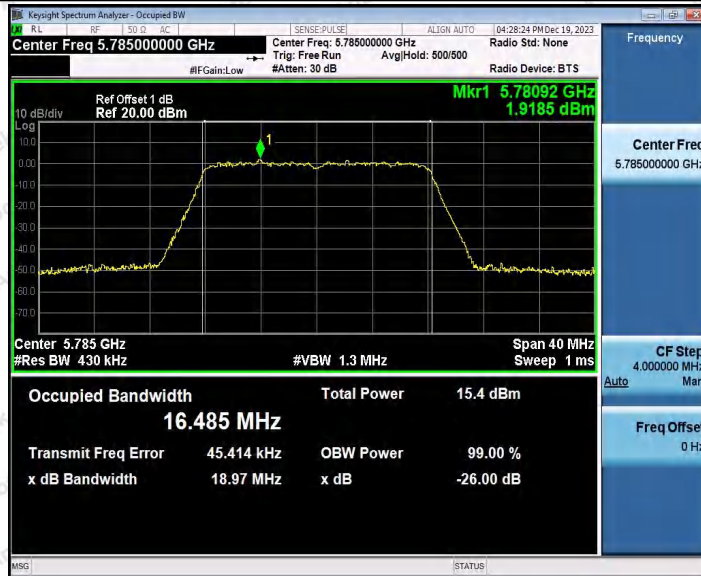

11A_Ant1_5785

11A_Ant2_5785