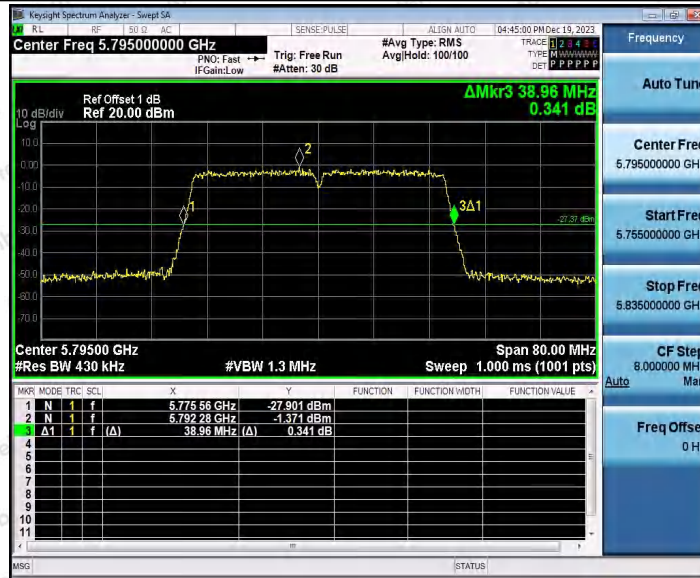

11AC40SISO_Ant1_5795