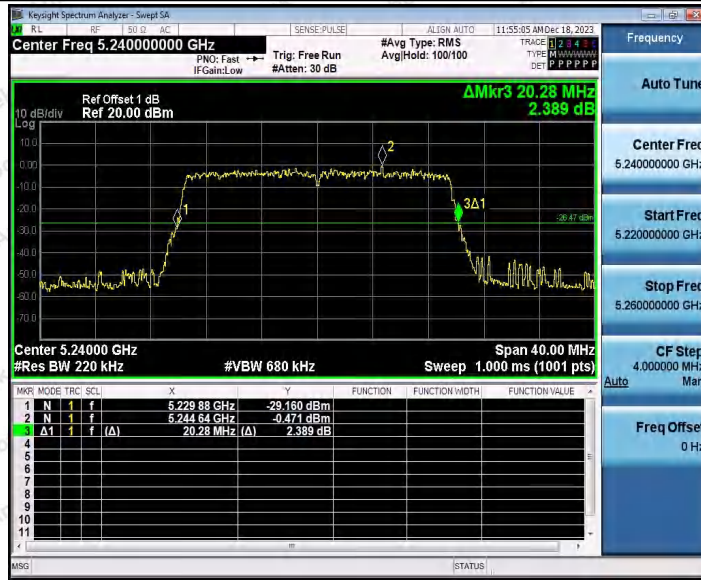

11AX20SISO_Ant2_5240

11AX20SISO_Ant1_5745

Shenzhen Anbotek Compliance Laboratory Limited

Address: 1/F., Building D, Sogood Science and Technology Park, Sanwei Community, Hangcheng Street, Bao'an District, Shenzhen, Guangdong, China.
Tel: (86) 0755-26066440 Fax: (86) 0755-26014772 Email: service@anbotek.com

Hotline 400-003-0500
www.anbotek.com.cn