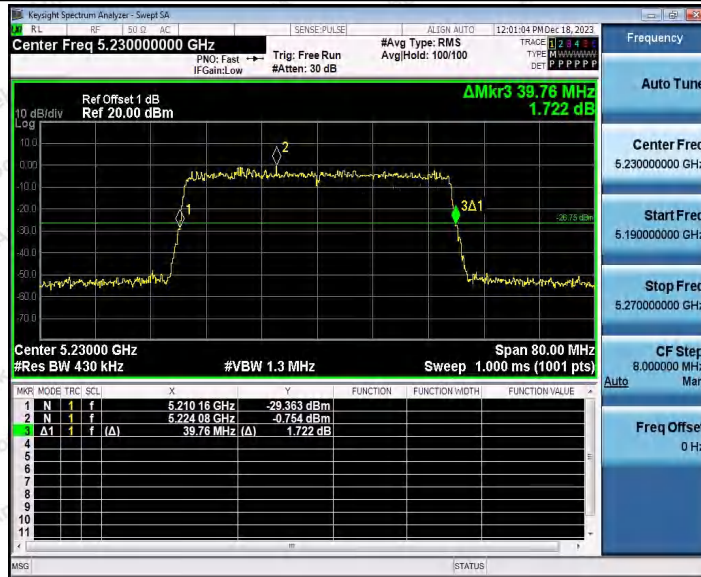

11AX40SISO_Ant2_5230

11AX40SISO_Ant1_5755

Shenzhen Anbotek Compliance Laboratory Limited

Address: 1/F., Building D, Sogood Science and Technology Park, Sanwei Community, Hangcheng Street, Bao'an District, Shenzhen, Guangdong, China.
Tel: (86) 0755-26066440 Fax: (86) 0755-26014772 Email: service@anbotek.com

Hotline 400-003-0500
www.anbotek.com.cn