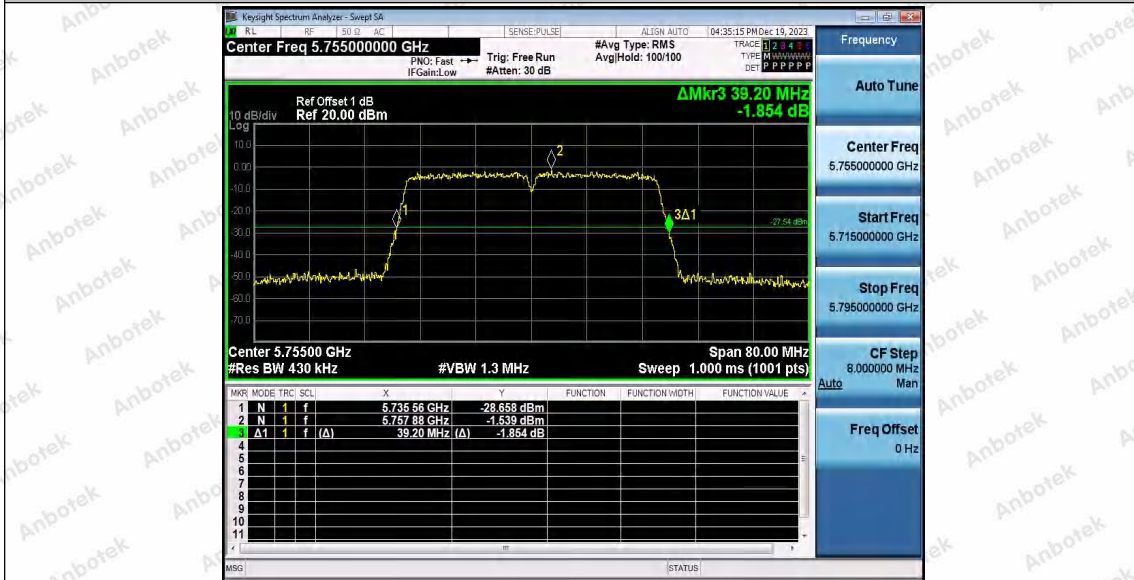

11N40SISO_Ant1_5755

11N40SISO_Ant2_5755