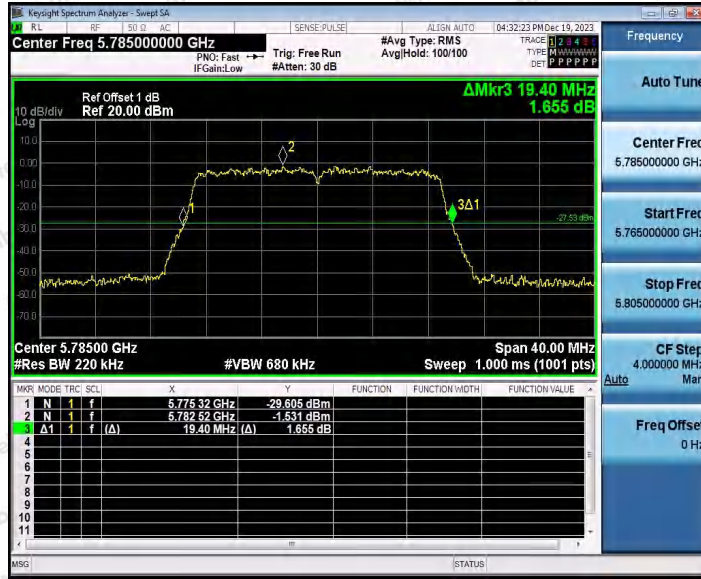

11N20SISO_Ant1_5785