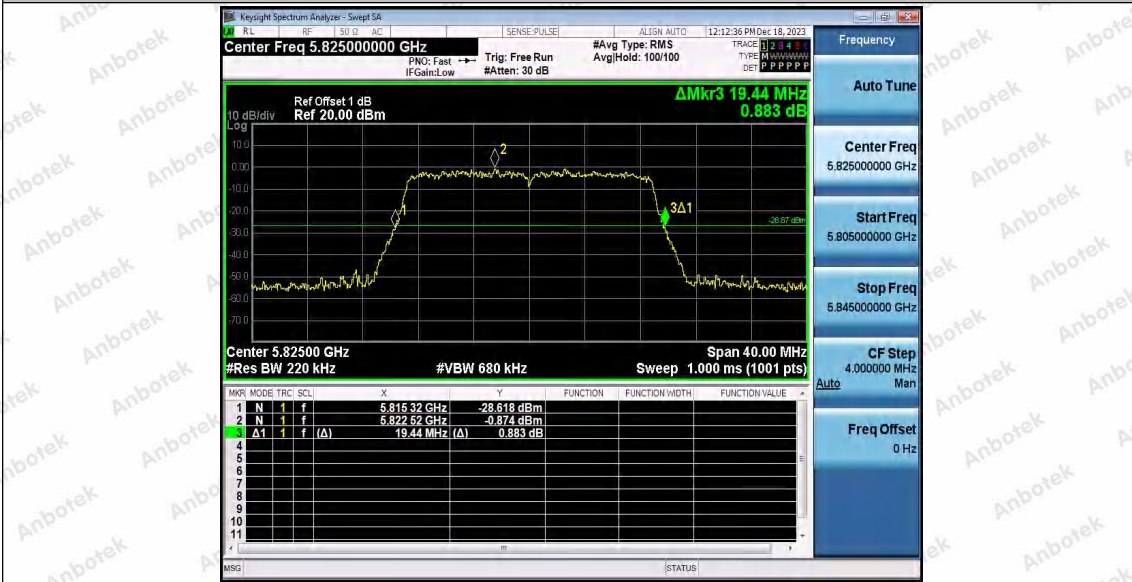

11N20SISO_Ant2_5825

11N40SISO_Ant1_5190