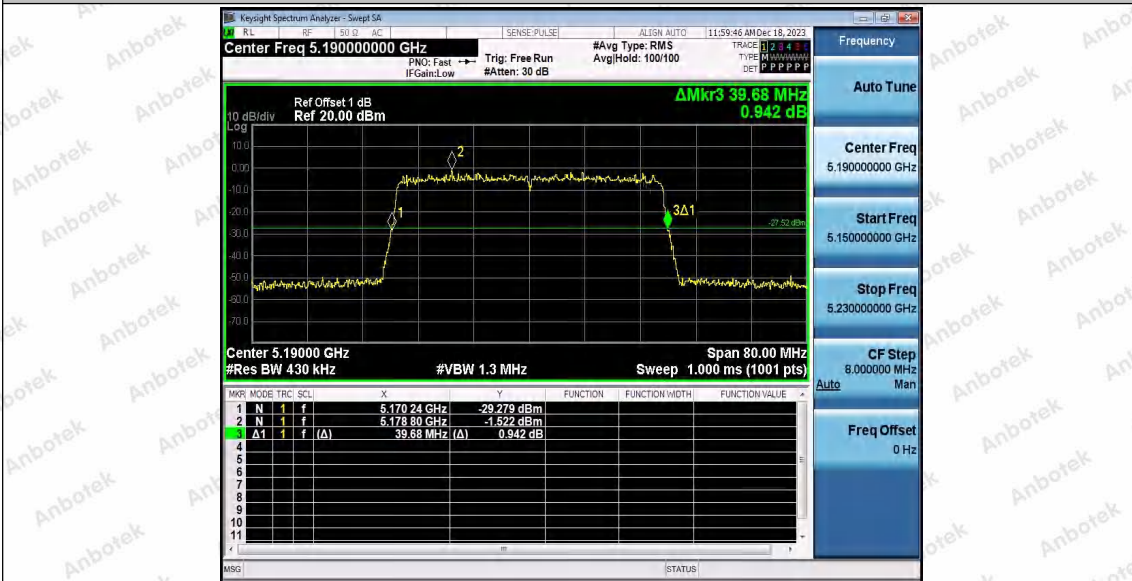

Hotline 400-003-0500
 www.anbotek.com.cn

11AX40SISO_Ant1_5190

11AX40SISO_Ant2_5190

Shenzhen Anbotek Compliance Laboratory Limited

Address: 1/F., Building D, Sogood Science and Technology Park, Sanwei Community, Hangcheng Street, Bao'an District, Shenzhen, Guangdong, China.
Tel: (86) 0755-26066440 Fax: (86) 0755-26014772 Email: service@anbotek.com