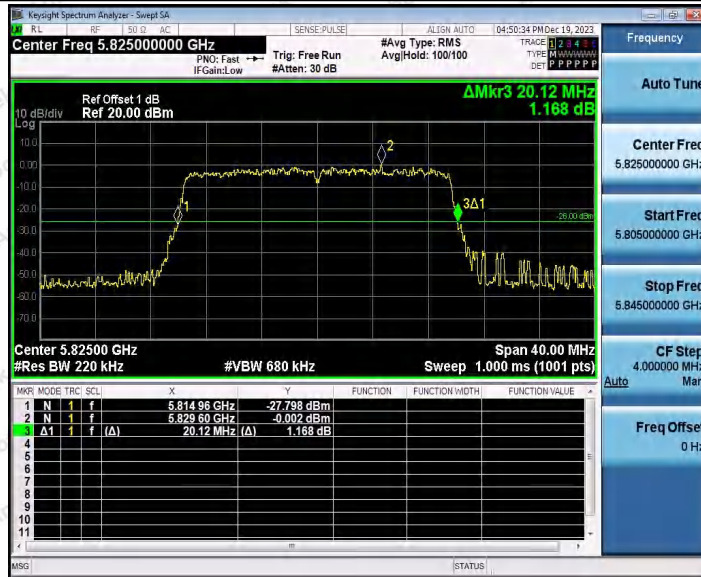

11AX20SISO_Ant1_5825

11AX20SISO_Ant2_5825

Shenzhen Anbotek Compliance Laboratory Limited

Address: 1/F., Building D, Sogood Science and Technology Park, Sanwei Community, Hangcheng Street, Bao'an District, Shenzhen, Guangdong, China.
Tel: (86) 0755-26066440 Fax: (86) 0755-26014772 Email: service@anbotek.com

Hotline 400-003-0500
www.anbotek.com.cn