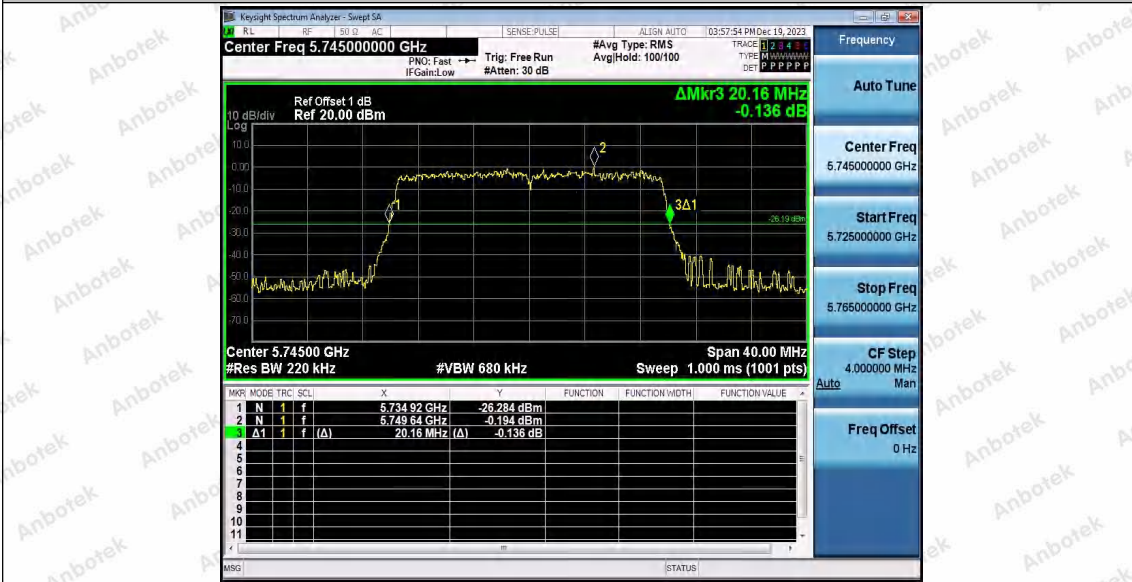

11AX20SISO_Ant2_5745

11AX20SISO_Ant1_5785