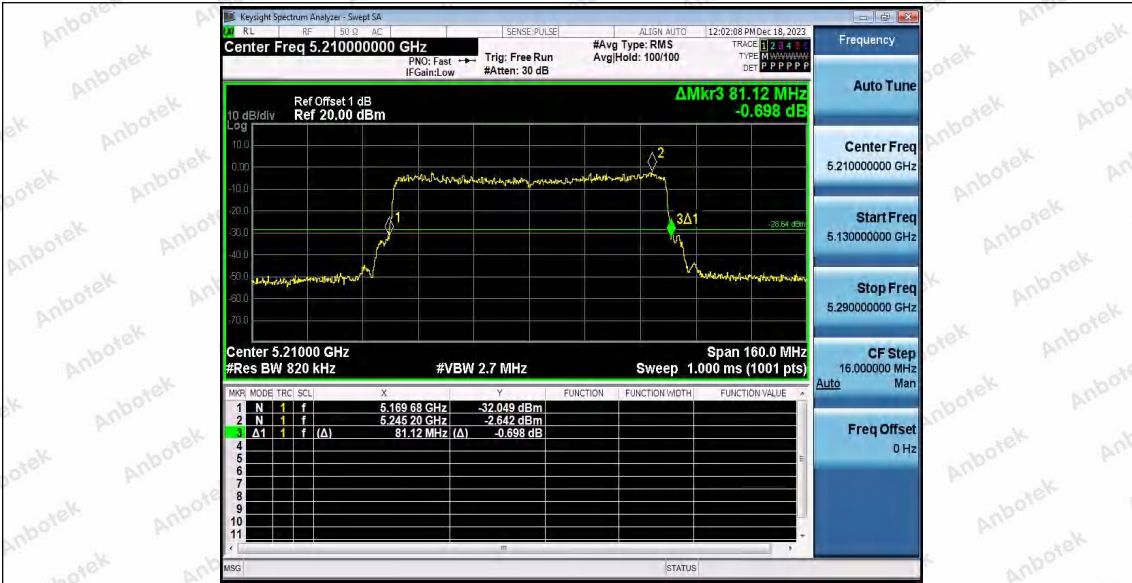

11AX80SISO_Ant1_5775