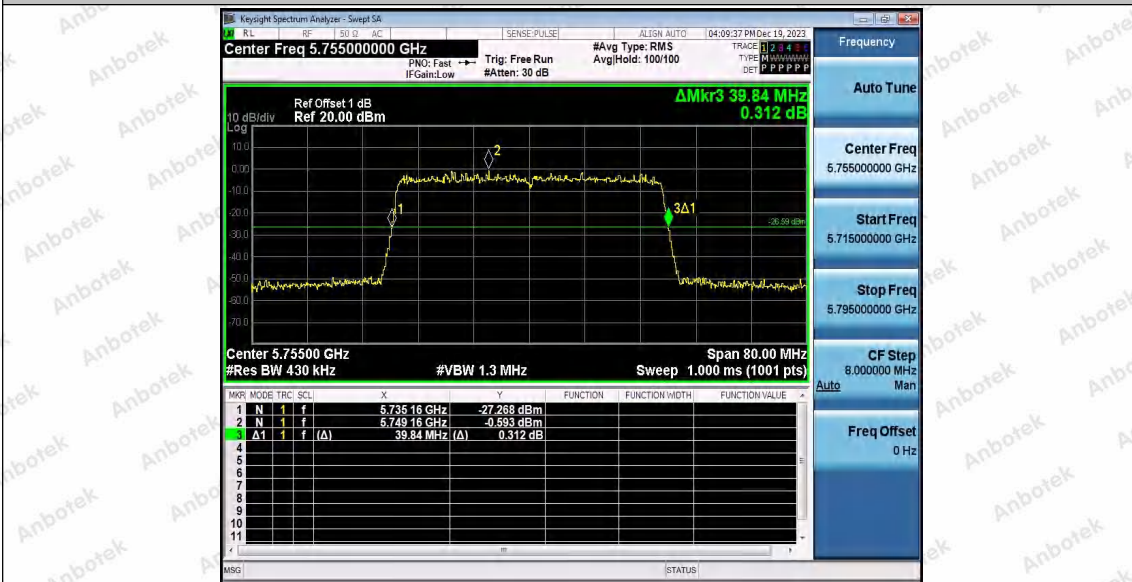

11AX40SISO_Ant2_5755

11AX40SISO_Ant1_5795