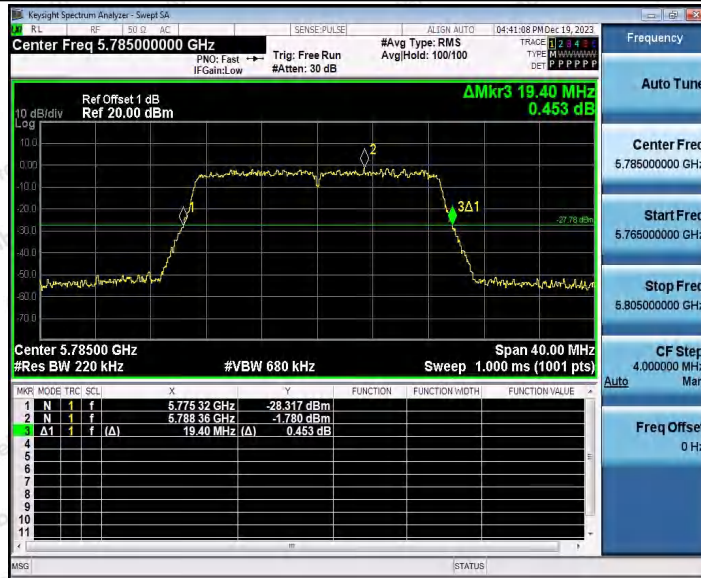

11AC20SISO_Ant1_5785