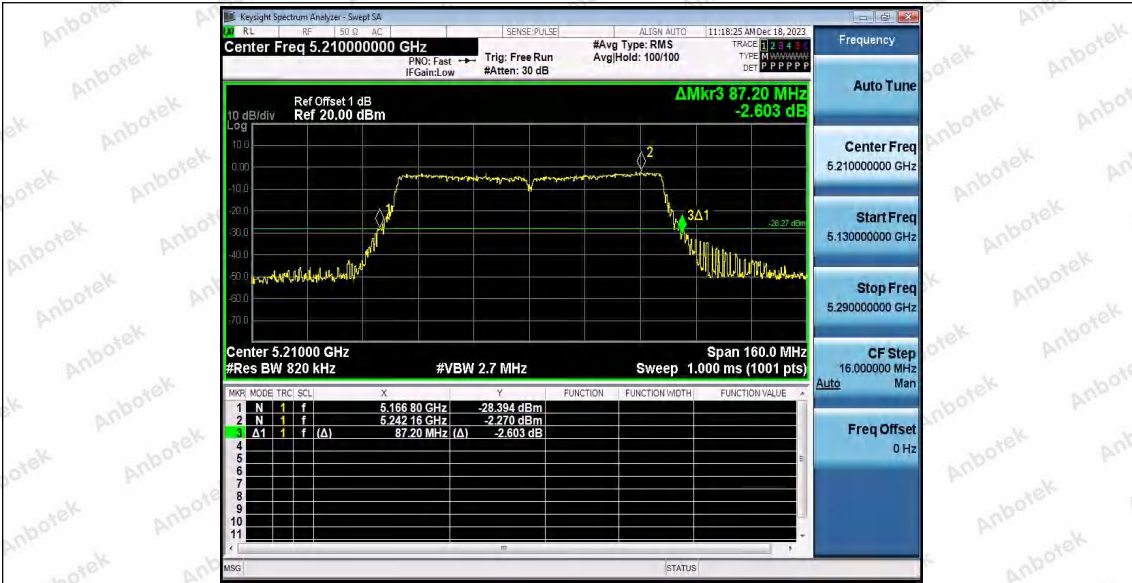

11AC80SISO_Ant2_5210