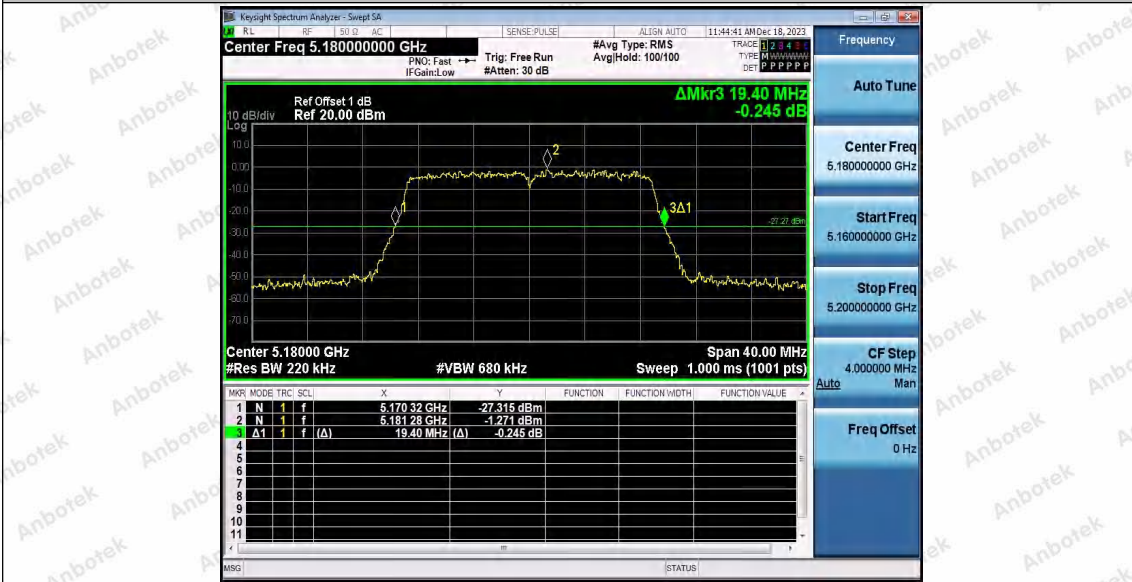

11AC20SISO_Ant2_5180

11AC20SISO_Ant1_5200