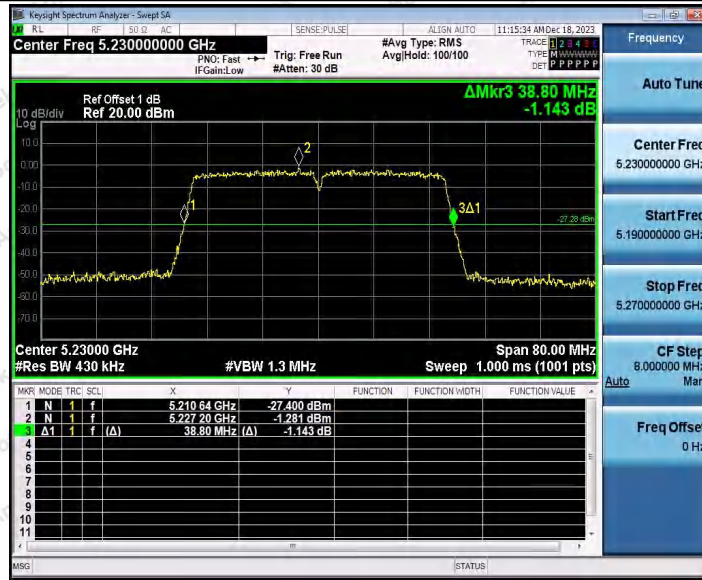

11AC40SISO_Ant1_5230

11AC40SISO_Ant2_5230

Shenzhen Anbotek Compliance Laboratory Limited

Address: 1/F., Building D, Sogood Science and Technology Park, Sanwei Community, Hangcheng Street, Bao'an District, Shenzhen, Guangdong, China.
Tel: (86) 0755-26066440 Fax: (86) 0755-26014772 Email: service@anbotek.com

Hotline 400-003-0500
www.anbotek.com.cn