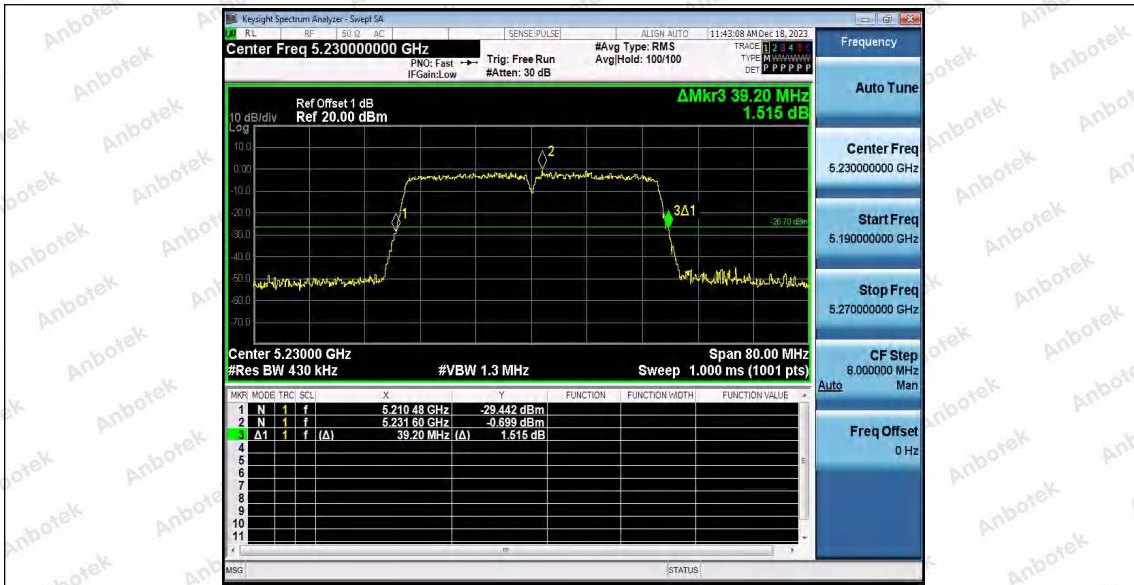

11N40SISO_Ant1_5755