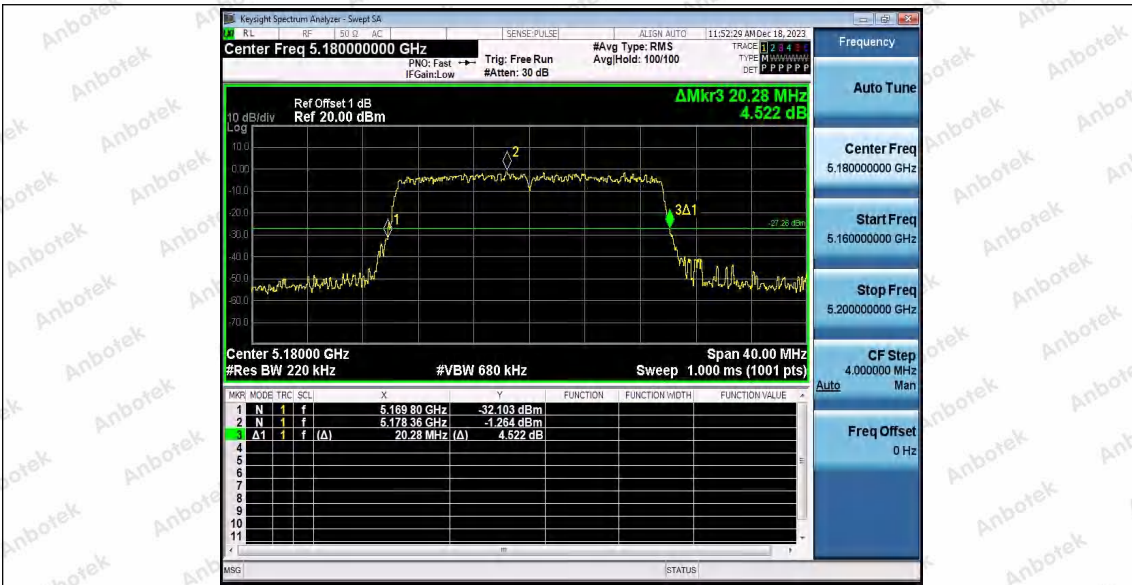

11AX20SISO_Ant1_5200