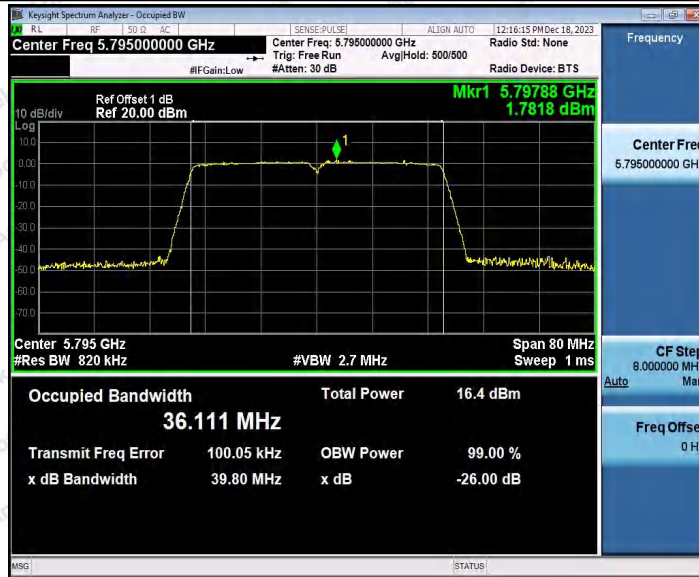

11N40SISO_Ant2_5795

11AC20SISO_Ant1_5180

Shenzhen Anbotek Compliance Laboratory Limited

Address: 1/F., Building D, Sogood Science and Technology Park, Sanwei Community, Hangcheng Street, Bao'an District, Shenzhen, Guangdong, China.
Tel: (86) 0755-26066440 Fax: (86) 0755-26014772 Email: service@anbotek.com

Hotline: 400-003-0500
www.anbotek.com.cn