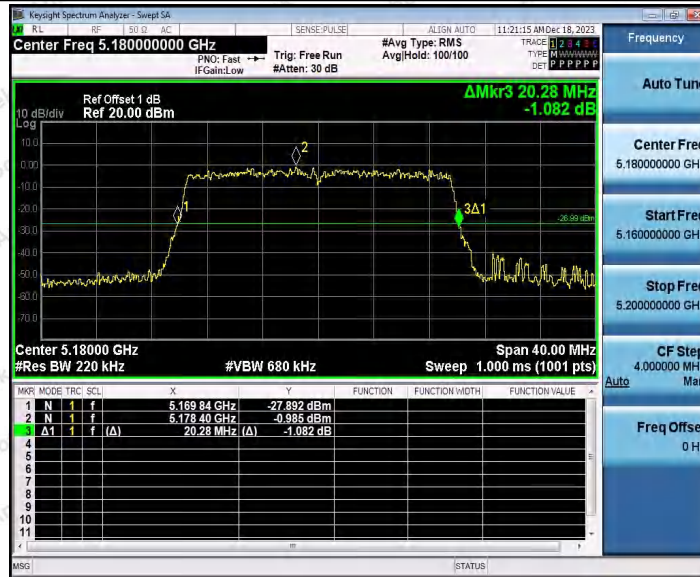

11AX20SISO_Ant1_5180

11AX20SISO_Ant2_5180

Shenzhen Anbotek Compliance Laboratory Limited

Address: 1/F., Building D, Sogood Science and Technology Park, Sanwei Community, Hangcheng Street, Bao'an District, Shenzhen, Guangdong, China.
Tel: (86) 0755-26066440 Fax: (86) 0755-26014772 Email: service@anbotek.com

Hotline 400-003-0500
www.anbotek.com.cn