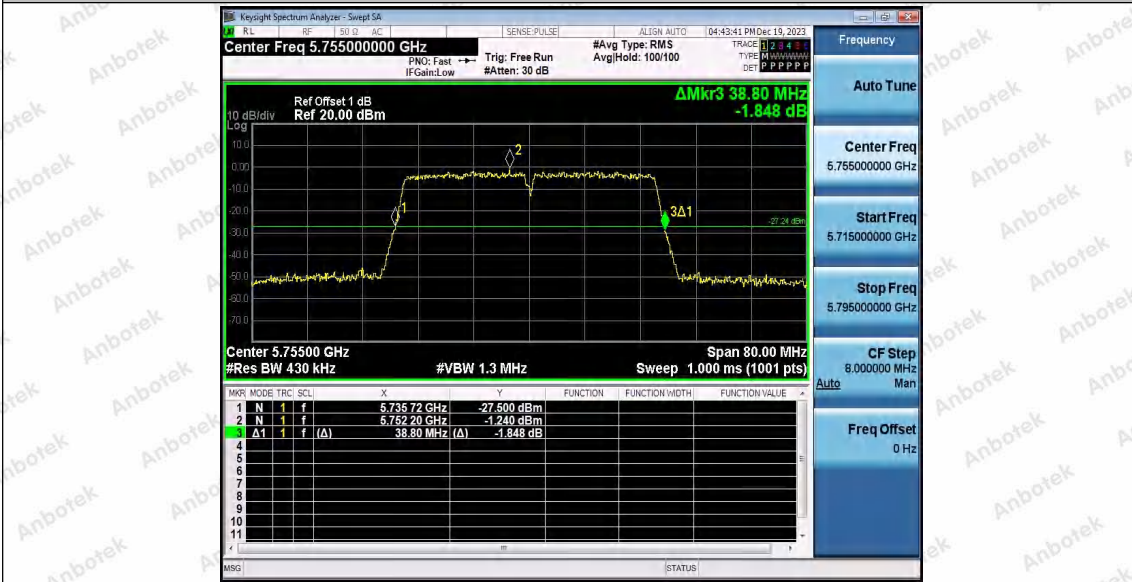

11AC40SISO_Ant1_5755

11AC40SISO_Ant2_5755