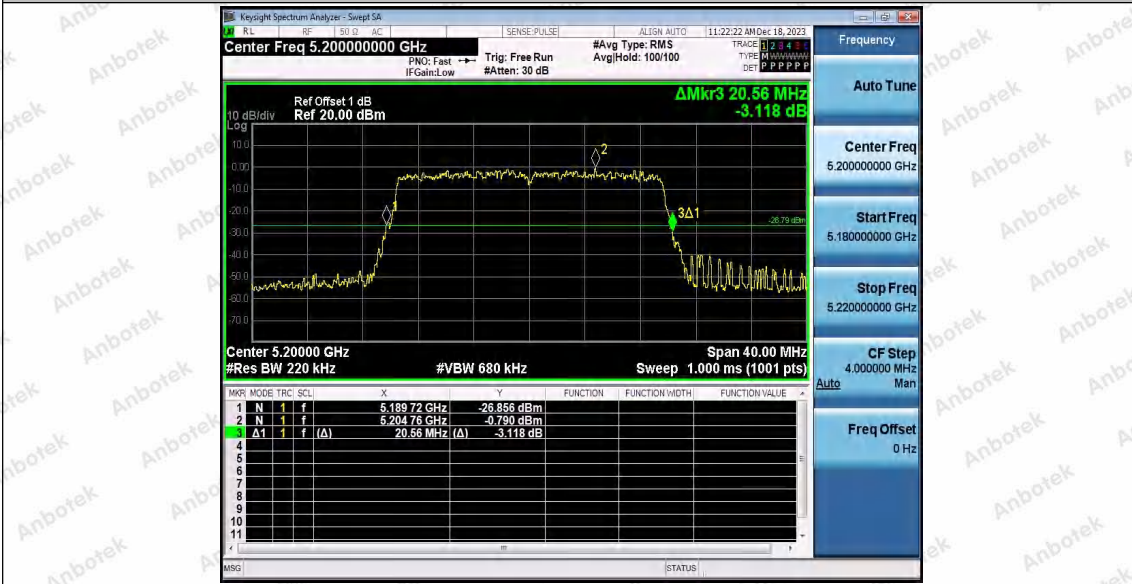

11AX20SISO_Ant1_5200

11AX20SISO_Ant2_5200