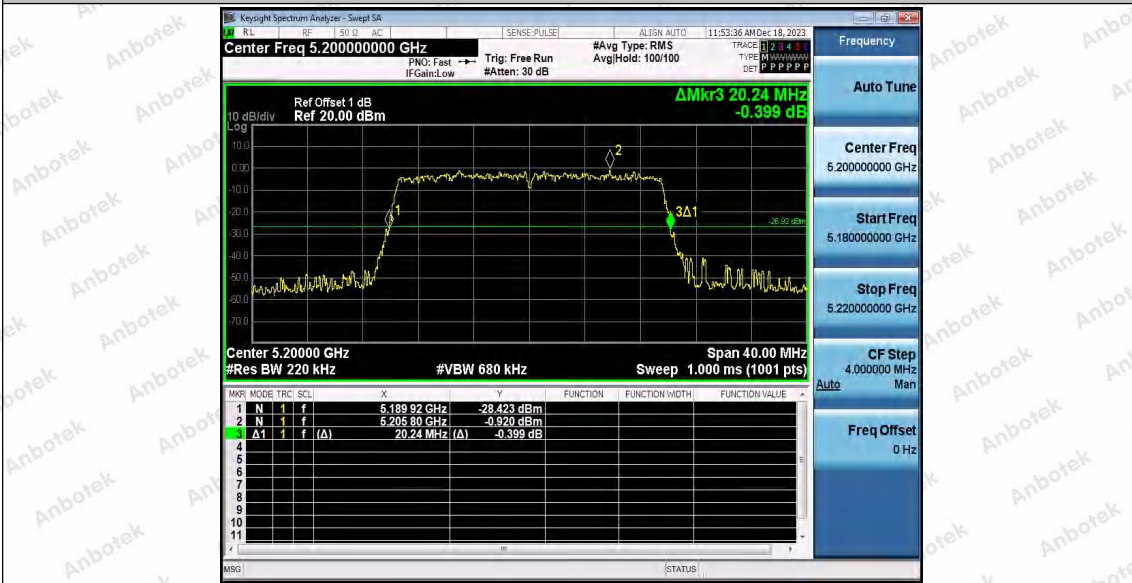

Hotline 400-003-0500
 www.anbotek.com.cn

11AX20SISO_Ant1_5200

11AX20SISO_Ant2_5200

Shenzhen Anbotek Compliance Laboratory Limited

Address: 1/F., Building D, Sogood Science and Technology Park, Sanwei Community, Hangcheng Street, Bao'an District, Shenzhen, Guangdong, China.
Tel: (86) 0755-26066440 Fax: (86) 0755-26014772 Email: service@anbotek.com