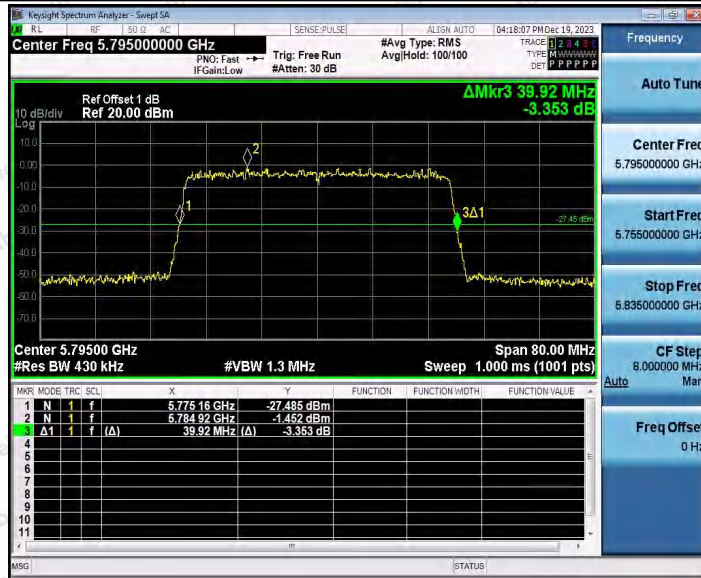

11AX40SISO_Ant2_5795