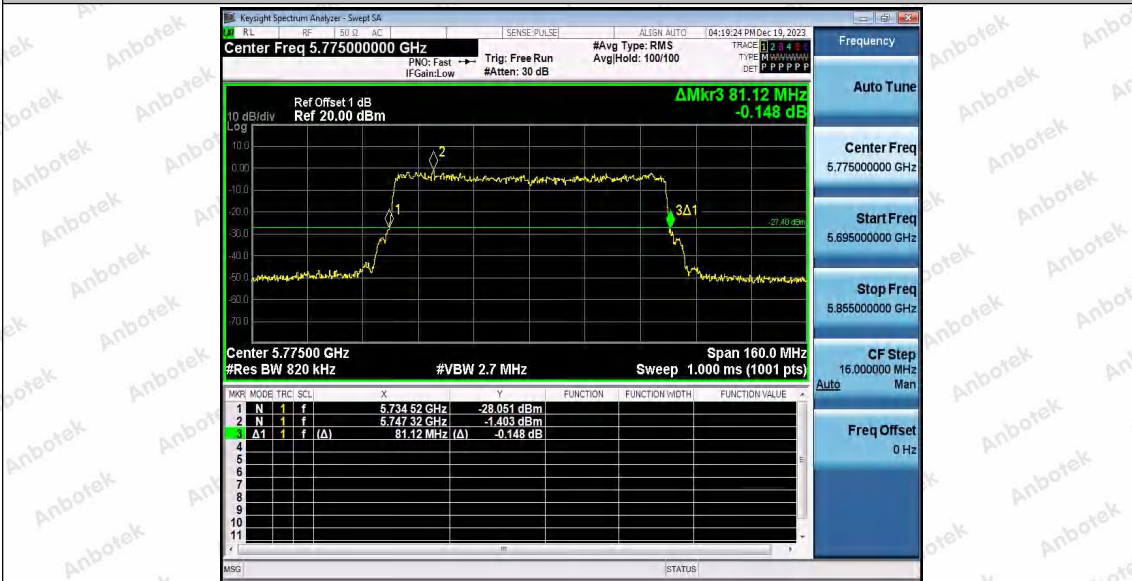

11AX80SISO_Ant2_5775

Shenzhen Anbotek Compliance Laboratory Limited

Address: 1/F., Building D, Sogood Science and Technology Park, Sanwei Community, Hangcheng Street, Bao'an District, Shenzhen, Guangdong, China.
Tel: (86) 0755-26066440 Fax: (86) 0755-26014772 Email: service@anbotek.com

Hotline
400-003-0500
www.anbotek.com.cn