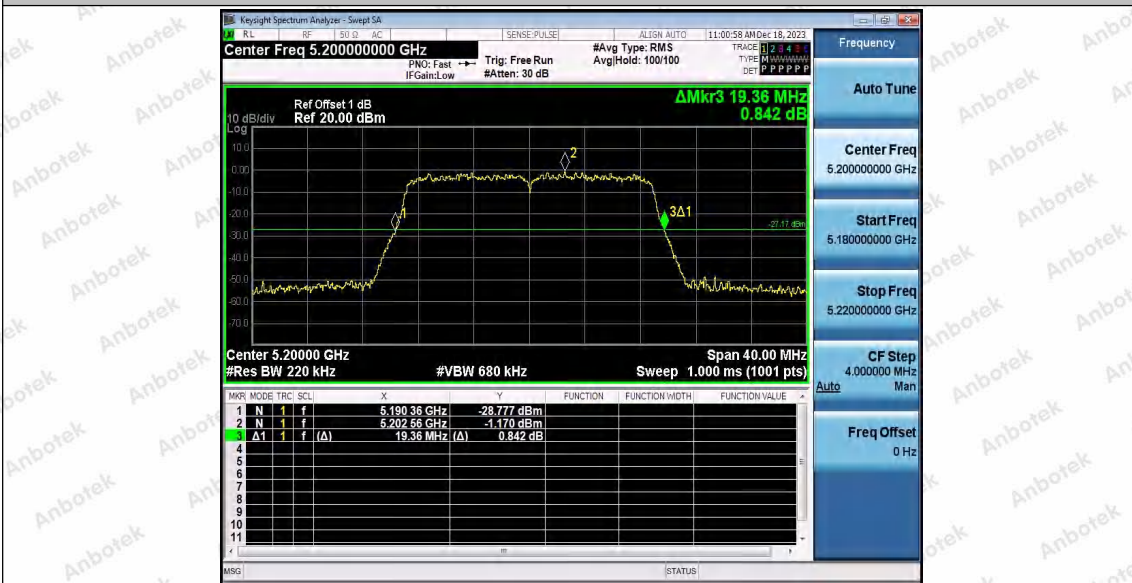

Hotline 400-003-0500
www.anbotek.com.cn

11N20SISO_Ant2_5180

11N20SISO_Ant1_5200

Shenzhen Anbotek Compliance Laboratory Limited

Address: 1/F., Building D, Sogood Science and Technology Park, Sanwei Community, Hangcheng Street, Bao'an District, Shenzhen, Guangdong, China.
Tel: (86) 0755-26066440 Fax: (86) 0755-26014772 Email: service@anbotek.com