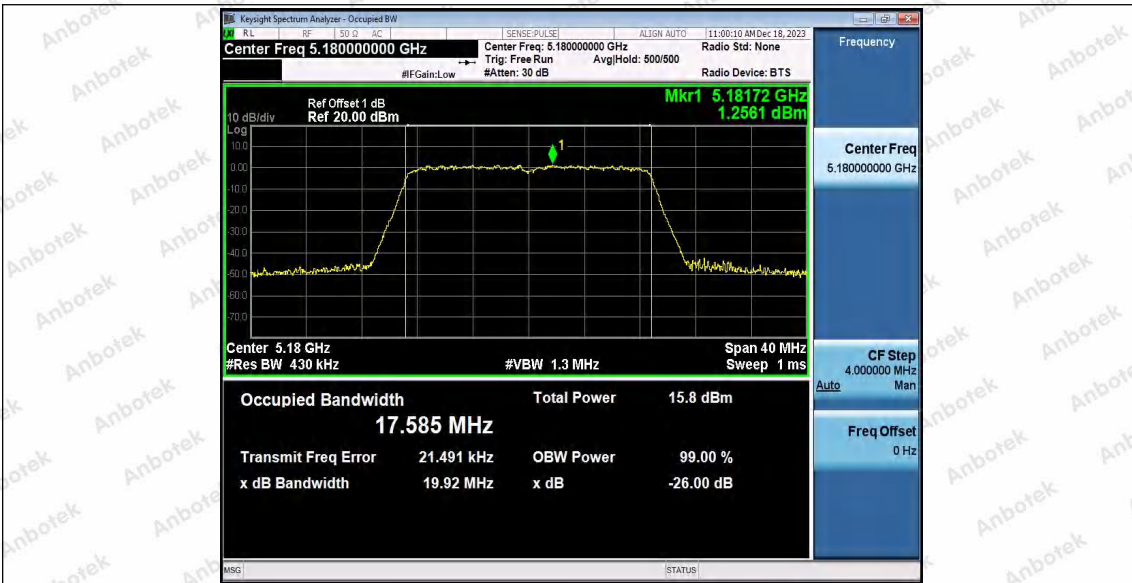

Shenzhen Anbotek Compliance Laboratory Limited

Address: 1/F., Building D, Sogood Science and Technology Park, Sanwei Community, Hangcheng Street, Bao'an District, Shenzhen, Guangdong, China.
Tel: (86) 0755-26066440 Fax: (86) 0755-26014772 Email: service@anbotek.com

Hotline 400-003-0500
www.anbotek.com.cn