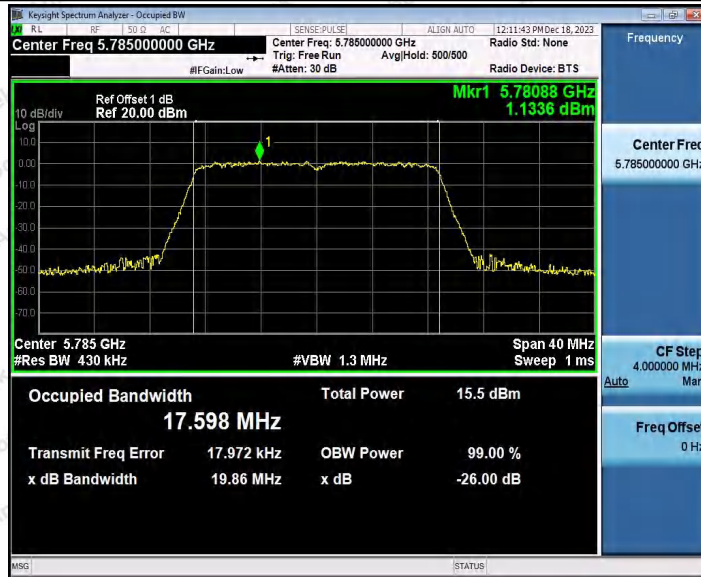

11N20SISO_Ant2_5785

11N20SISO_Ant1_5825

Shenzhen Anbotek Compliance Laboratory Limited

Address: 1/F., Building D, Sogood Science and Technology Park, Sanwei Community, Hangcheng Street, Bao'an District, Shenzhen, Guangdong, China.
Tel: (86) 0755-26066440 Fax: (86) 0755-26014772 Email: service@anbotek.com

Hotline 400-003-0500
www.anbotek.com.cn