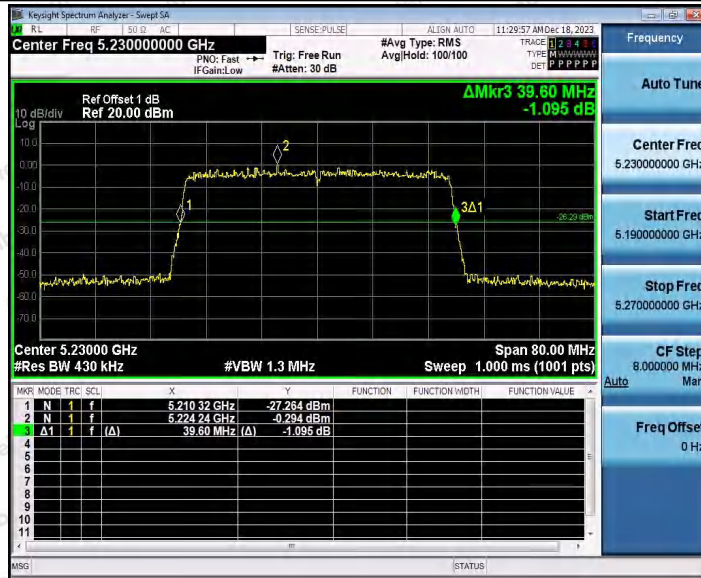

11AX40SISO_Ant1_5230