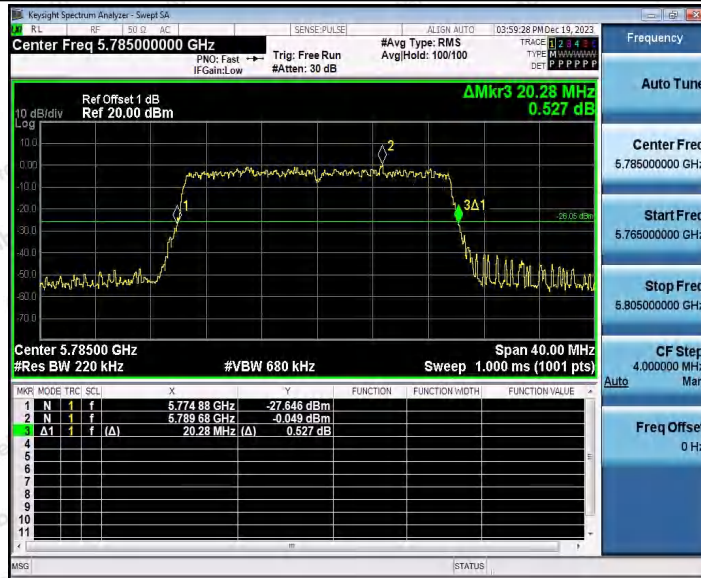

11AX20SISO_Ant2_5785