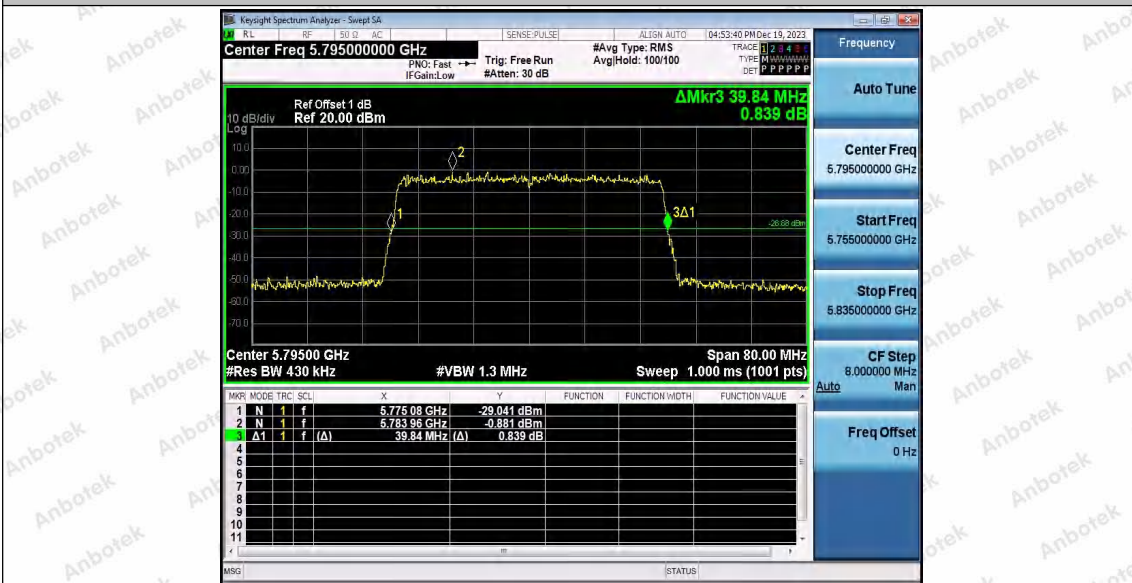

11AX40SISO_Ant1_5795

Shenzhen Anbotek Compliance Laboratory Limited

Address: 1/F., Building D, Sogood Science and Technology Park, Sanwei Community, Hangcheng Street, Bao'an District, Shenzhen, Guangdong, China.
Tel: (86) 0755-26066440 Fax: (86) 0755-26014772 Email: service@anbotek.com

Hotline 400-003-0500
www.anbotek.com.cn