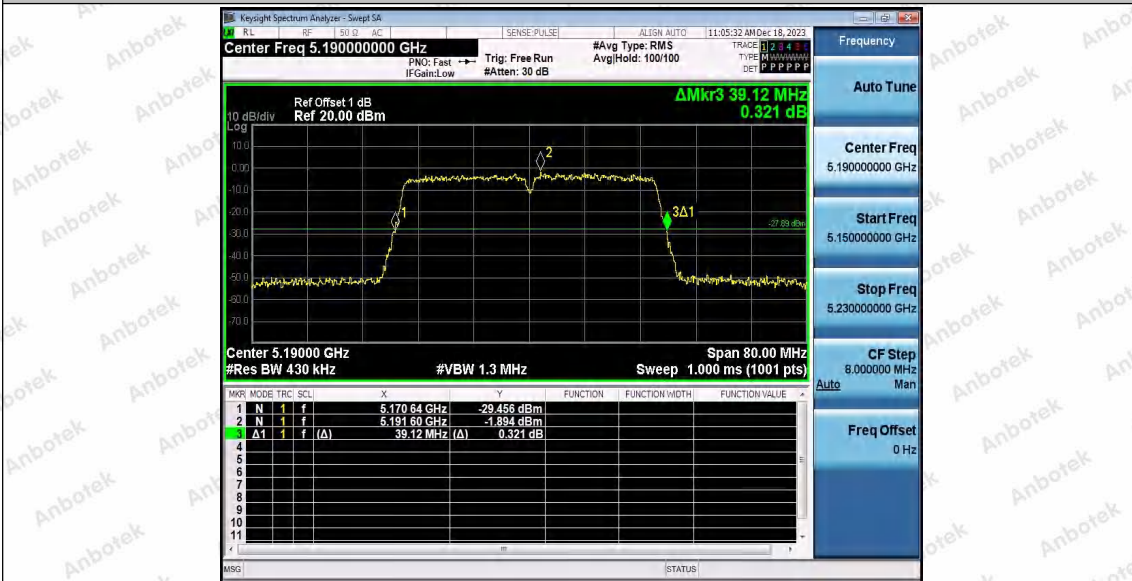

Hotline 400-003-0500
www.anbotek.com.cn

11N20SISO_Ant2_5825

11N40SISO_Ant1_5190

Shenzhen Anbotek Compliance Laboratory Limited

Address: 1/F., Building D, Sogood Science and Technology Park, Sanwei Community, Hangcheng Street, Bao'an District, Shenzhen, Guangdong, China.
Tel: (86) 0755-26066440 Fax: (86) 0755-26014772 Email: service@anbotek.com