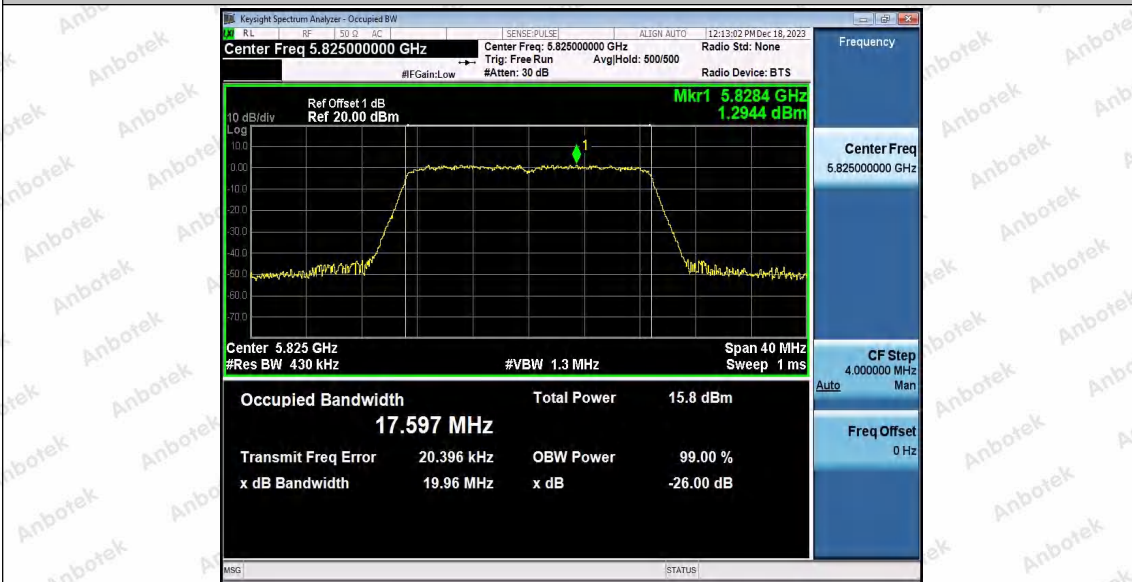

11N20SISO_Ant2_5825

11N40SISO_Ant1_5190