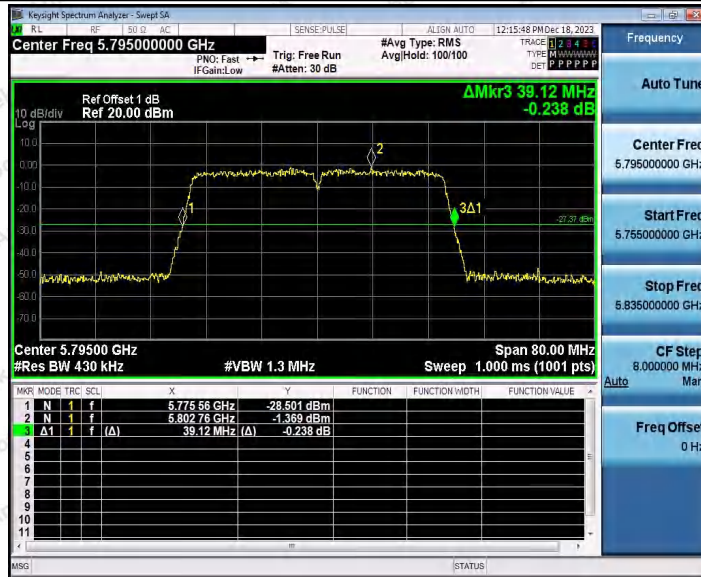

11N40SISO_Ant2_5795

11AC20SISO_Ant1_5180

Shenzhen Anbotek Compliance Laboratory Limited

Address: 1/F., Building D, Sogood Science and Technology Park, Sanwei Community, Hangcheng Street, Bao'an District, Shenzhen, Guangdong, China.
Tel: (86) 0755-26066440 Fax: (86) 0755-26014772 Email: service@anbotek.com

Hotline 400-003-0500
www.anbotek.com.cn