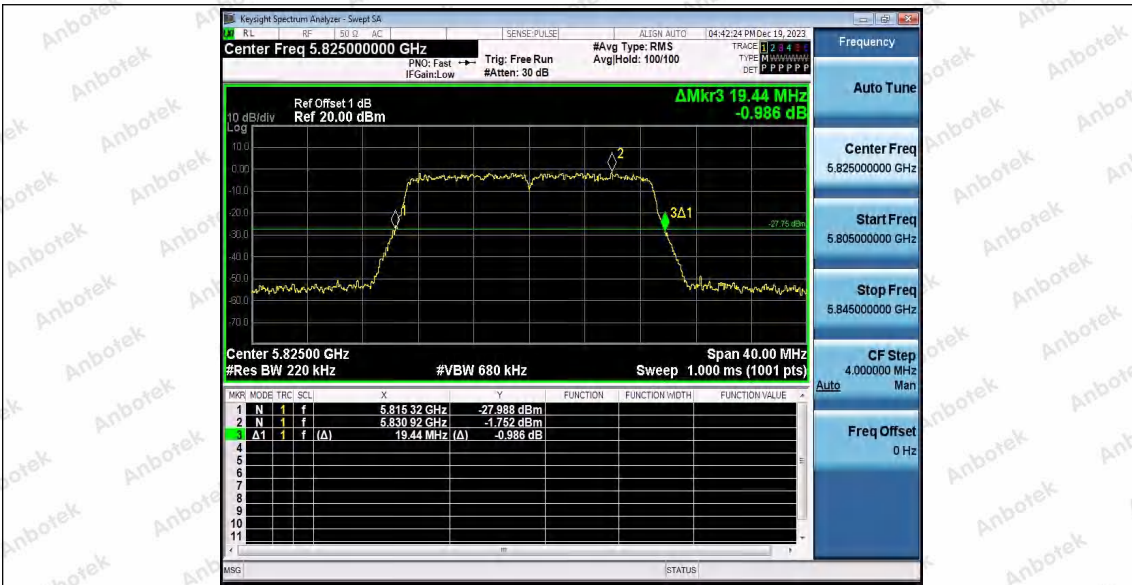

11AC20SISO_Ant2_5825