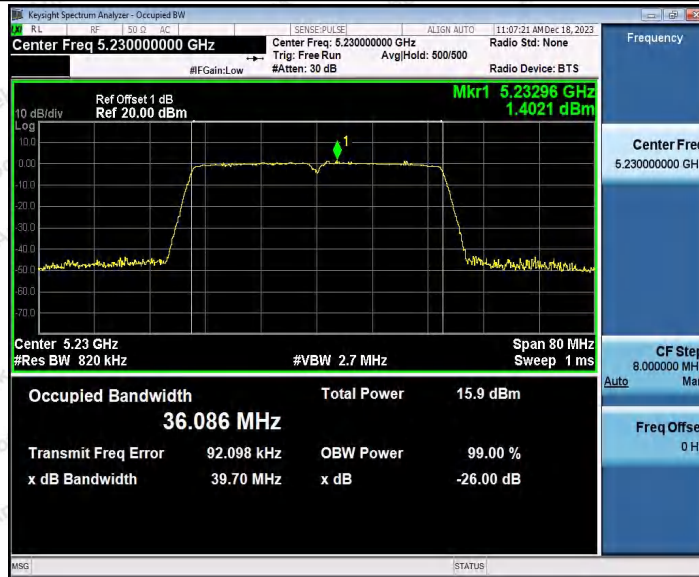

11N40SISO_Ant1_5230

11N40SISO_Ant2_5230

Shenzhen Anbotek Compliance Laboratory Limited

Address: 1/F., Building D, Sogood Science and Technology Park, Sanwei Community, Hangcheng Street, Bao'an District, Shenzhen, Guangdong, China.
Tel: (86) 0755-26066440 Fax: (86) 0755-26014772 Email: service@anbotek.com

Hotline
400-003-0500
www.anbotek.com.cn