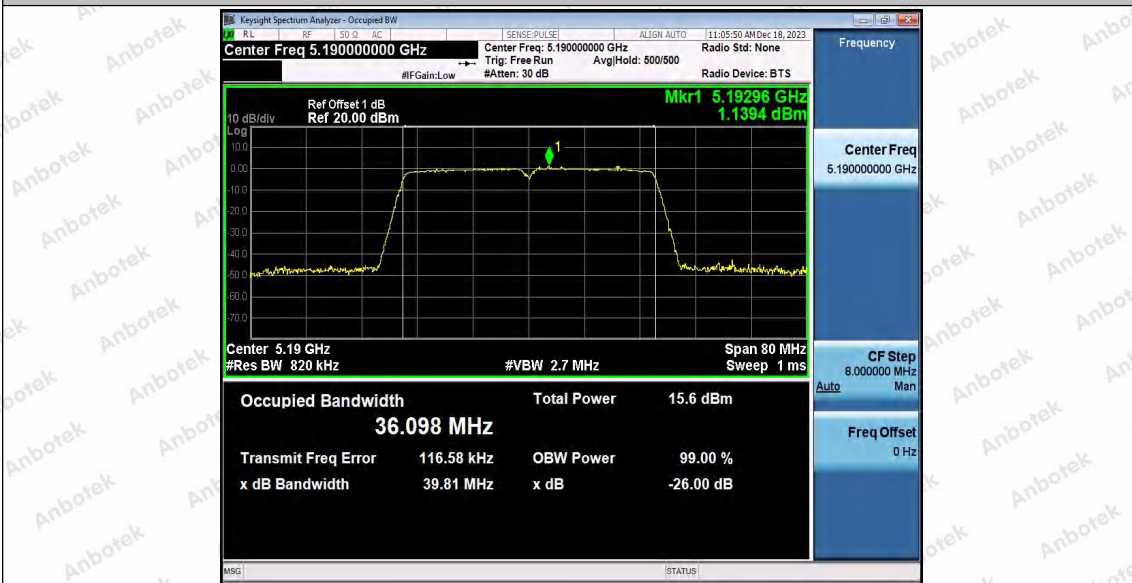

Hotline 400-003-0500
 www.anbotek.com.cn

11N20SISO_Ant2_5825

11N40SISO_Ant1_5190

Shenzhen Anbotek Compliance Laboratory Limited

Address: 1/F., Building D, Sogood Science and Technology Park, Sanwei Community, Hangcheng Street, Bao'an District, Shenzhen, Guangdong, China.
 Tel: (86) 0755-26066440 Fax: (86) 0755-26014772 Email: service@anbotek.com