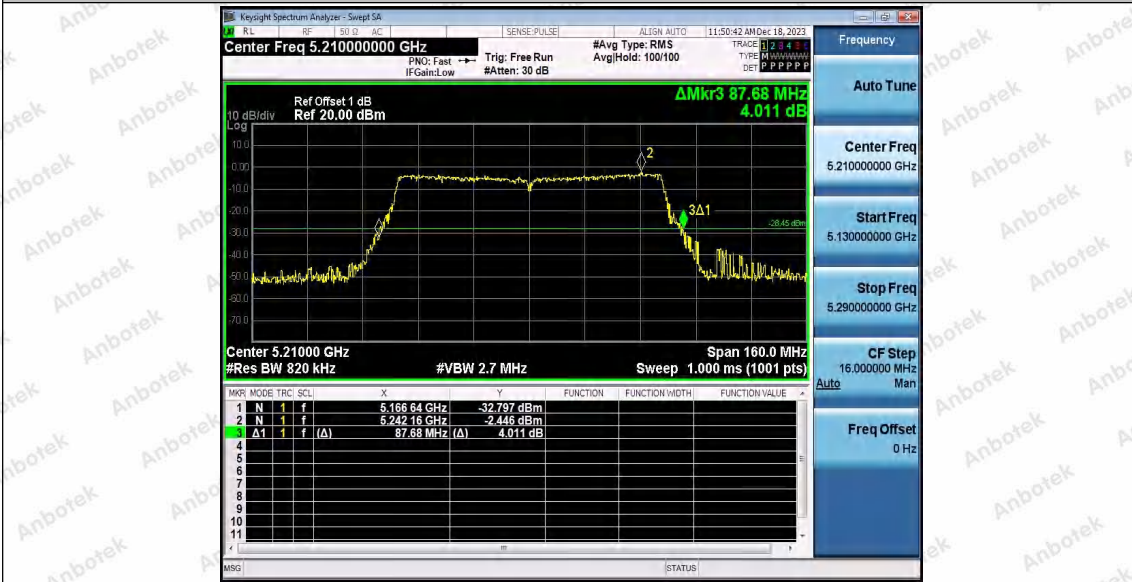

11AC80SISO_Ant2_5210

11AC80SISO_Ant1_5775