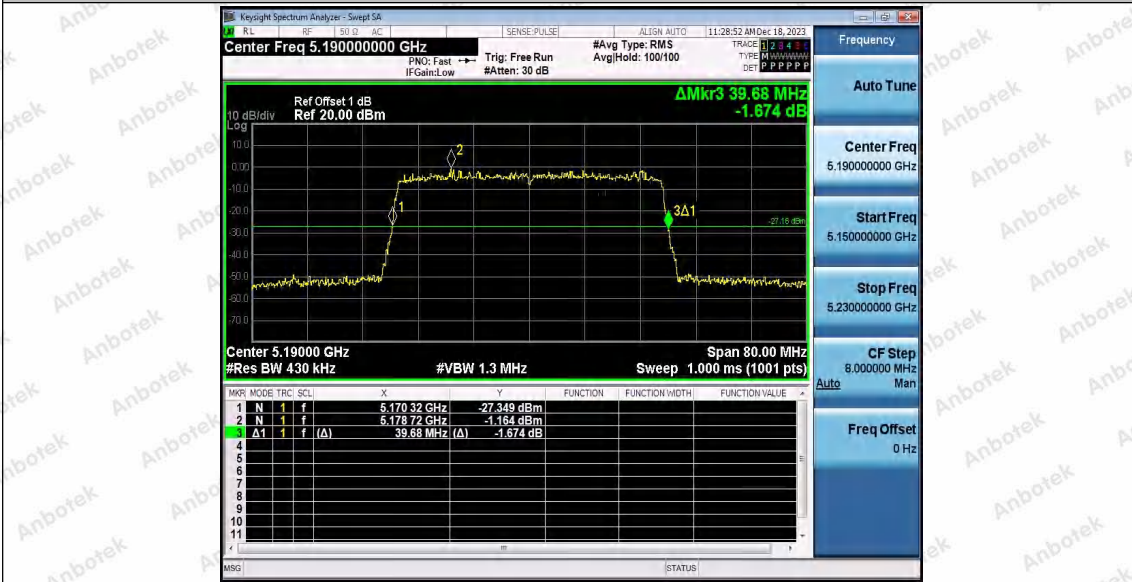

11AX40SISO_Ant1_5190

11AX40SISO_Ant2_5190