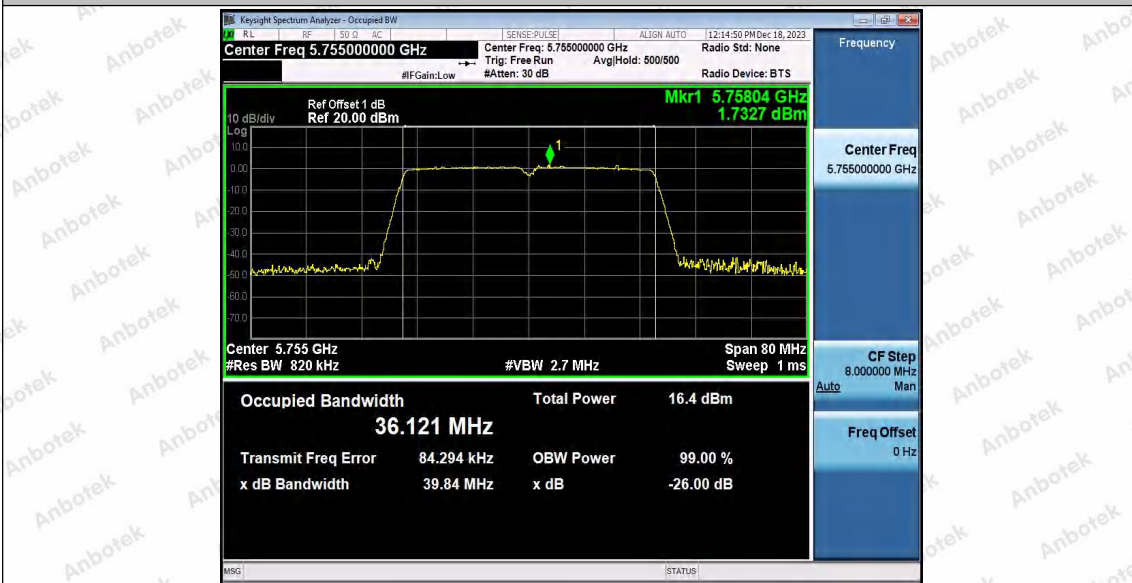

Shenzhen Anbotek Compliance Laboratory Limited

Address: 1/F., Building D, Sogood Science and Technology Park, Sanwei Community, Hangcheng Street, Bao'an District, Shenzhen, Guangdong, China.
Tel: (86) 0755-26066440 Fax: (86) 0755-26014772 Email: service@anbotek.com

Hotline 400-003-0500
www.anbotek.com.cn