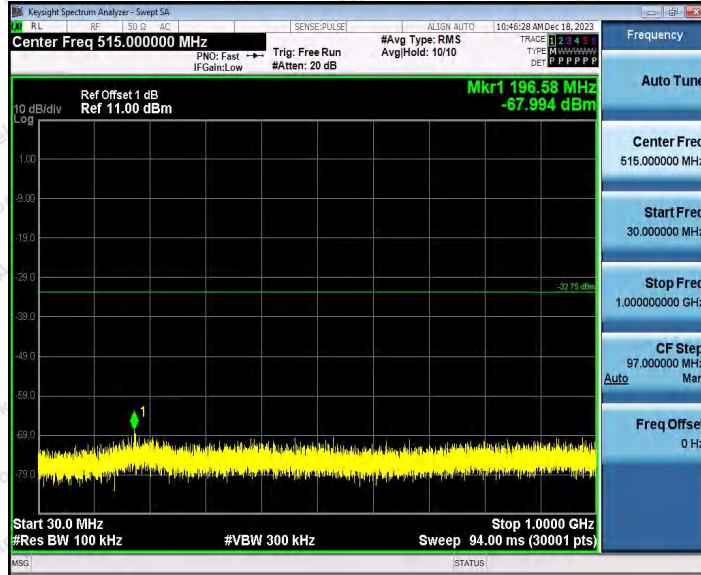

11N40SISO_Ant2_2422_30~1000