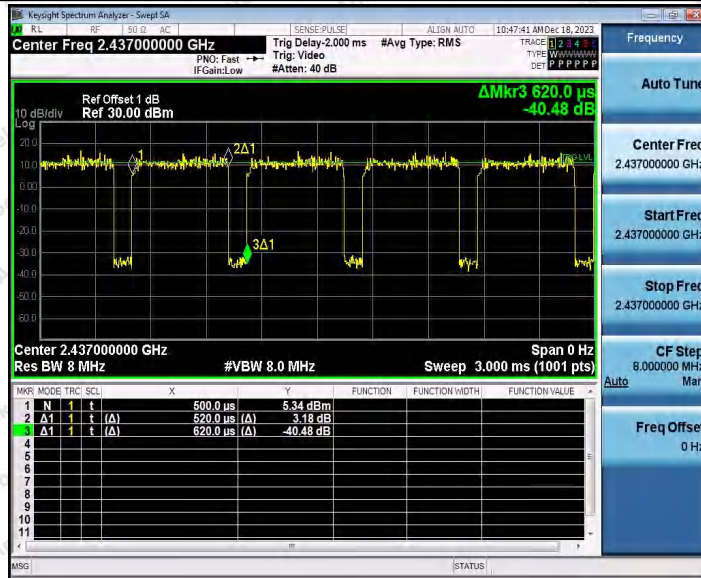

11AX40SISO_Ant2_2437