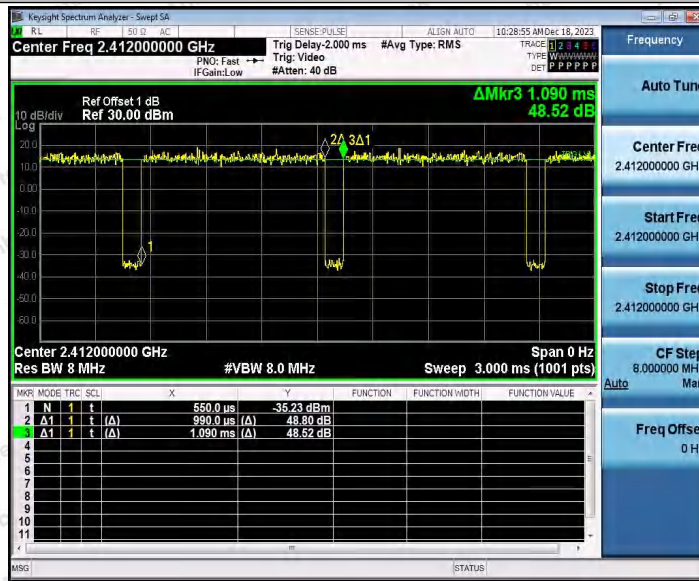

11AX20SISO_Ant2_2412