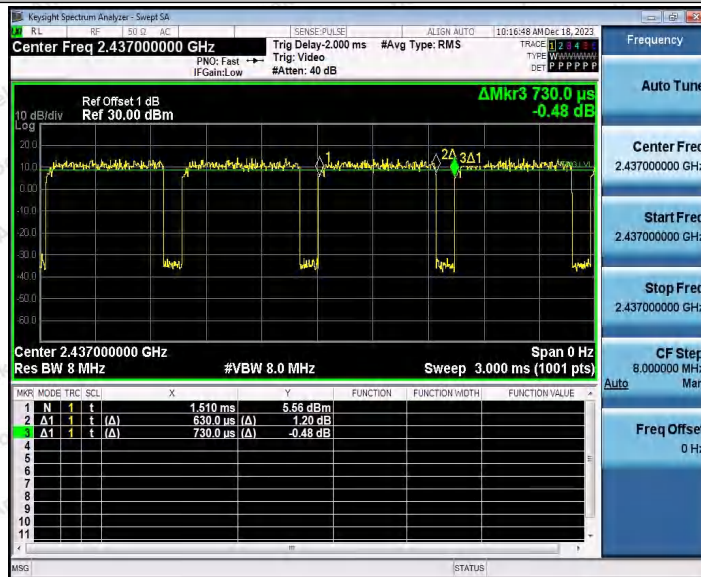

11N40SISO_Ant2_2437

11N40SISO_Ant1_2452

Shenzhen Anbotek Compliance Laboratory Limited

Address: 1/F., Building D, Sogood Science and Technology Park, Sanwei Community, Hangcheng Street, Bao'an District, Shenzhen, Guangdong, China.
Tel: (86) 0755-26066440 Fax: (86) 0755-26014772 Email: service@anbotek.com

Hotline 400-003-0500
www.anbotek.com.cn