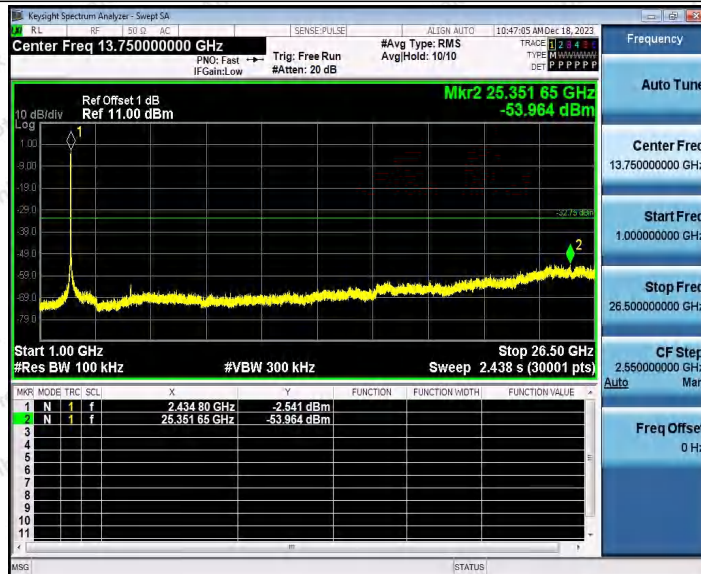

Hotline: 400-003-0500
 www.anbotek.com.cn

11N40SISO_Ant2_2422_30~1000

11N40SISO_Ant2_2422_1000~26500

Shenzhen Anbotek Compliance Laboratory Limited

Address: 1/F., Building D, Sogood Science and Technology Park, Sanwei Community, Hangcheng Street, Bao'an District, Shenzhen, Guangdong, China.
Tel: (86) 0755-26066440 Fax: (86) 0755-26014772 Email: service@anbotek.com