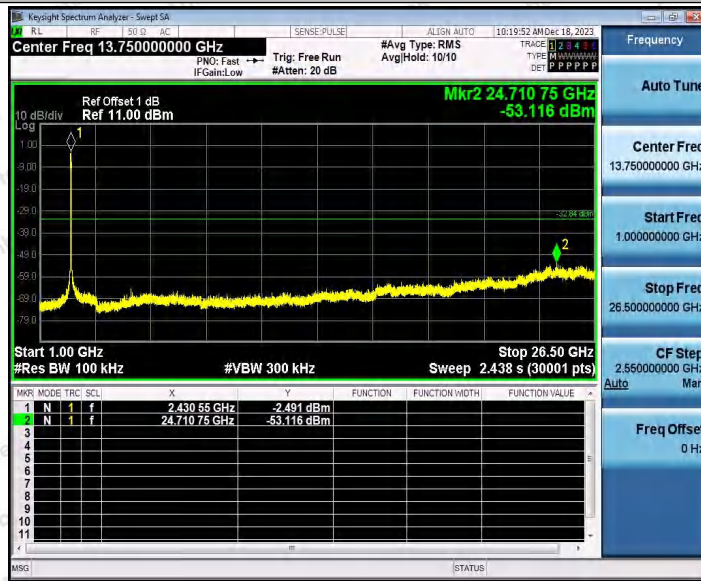

11N40SISO_Ant2_2437_1000~26500