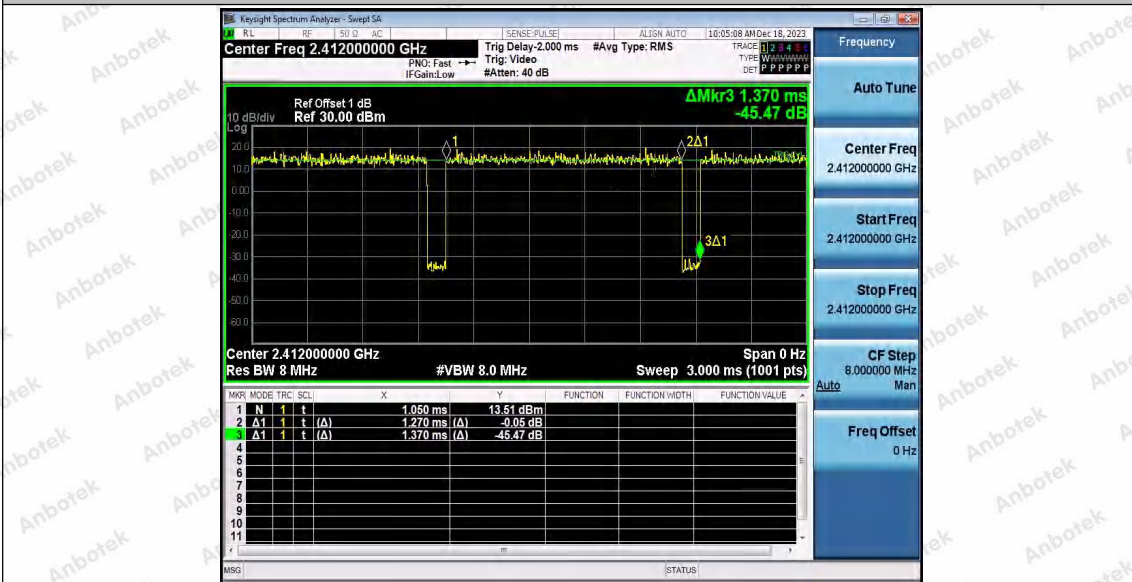

11N20SISO_Ant2_2412