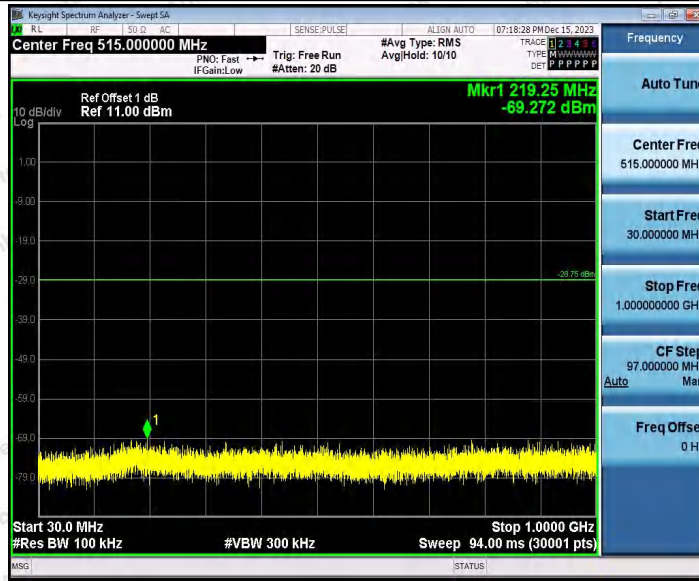

11AX20SISO_Ant1_2462_30~1000