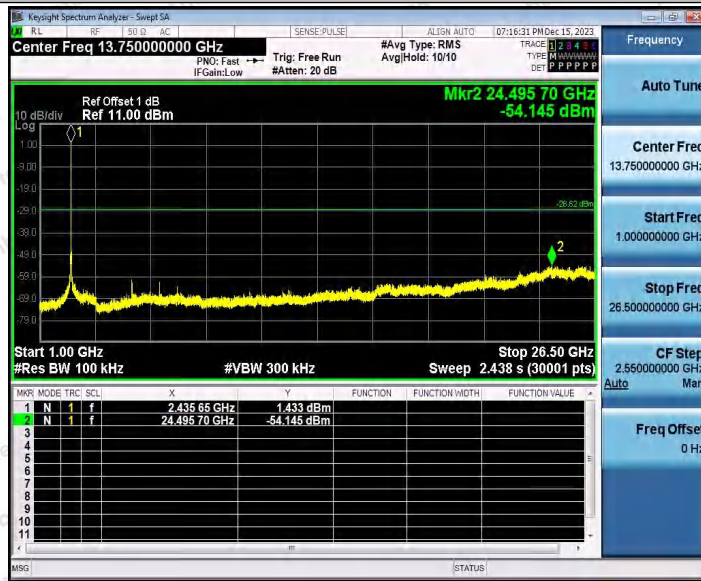

11AX20SISO_Ant1_2437_1000~26500