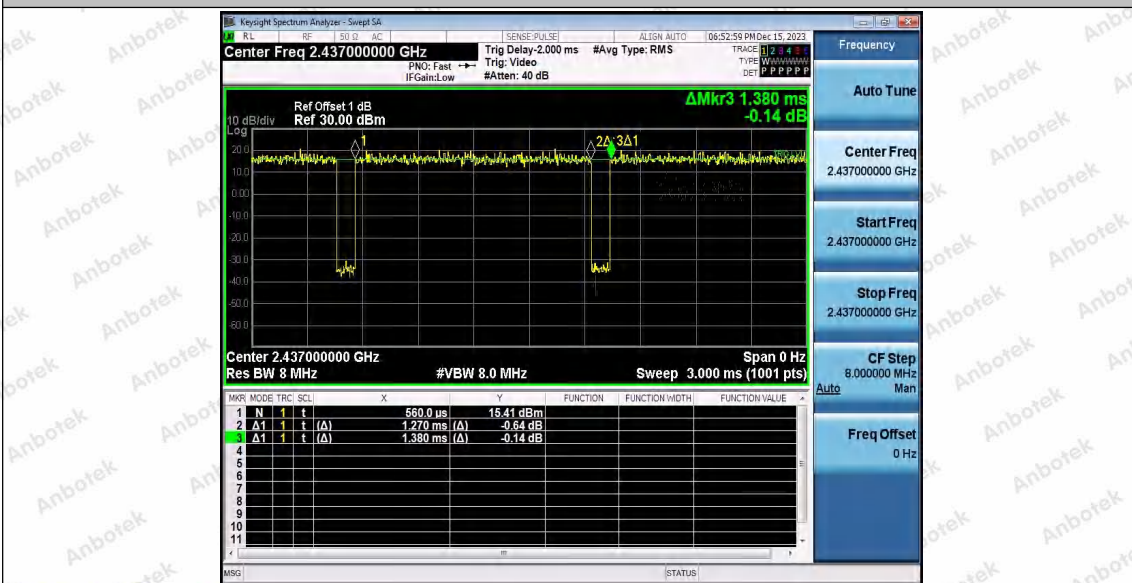

Hotline 400-003-0500
 www.anbotek.com.cn

11N20SISO_Ant2_2412

11N20SISO_Ant1_2437

Shenzhen Anbotek Compliance Laboratory Limited

Address: 1/F., Building D, Sogood Science and Technology Park, Sanwei Community, Hangcheng Street, Bao'an District, Shenzhen, Guangdong, China.
 Tel: (86) 0755-26066440 Fax: (86) 0755-26014772 Email: service@anbotek.com