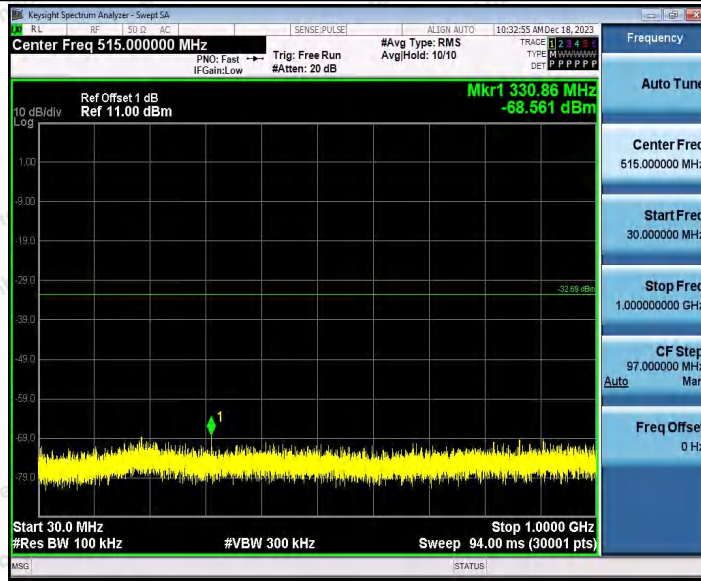

Shenzhen Anbotek Compliance Laboratory Limited

Address: 1/F., Building D, Sogood Science and Technology Park, Sanwei Community, Hangcheng Street, Bao'an District, Shenzhen, Guangdong, China.
Tel: (86) 0755-26066440 Fax: (86) 0755-26014772 Email: service@anbotek.com

Hotline 400-003-0500
www.anbotek.com.cn