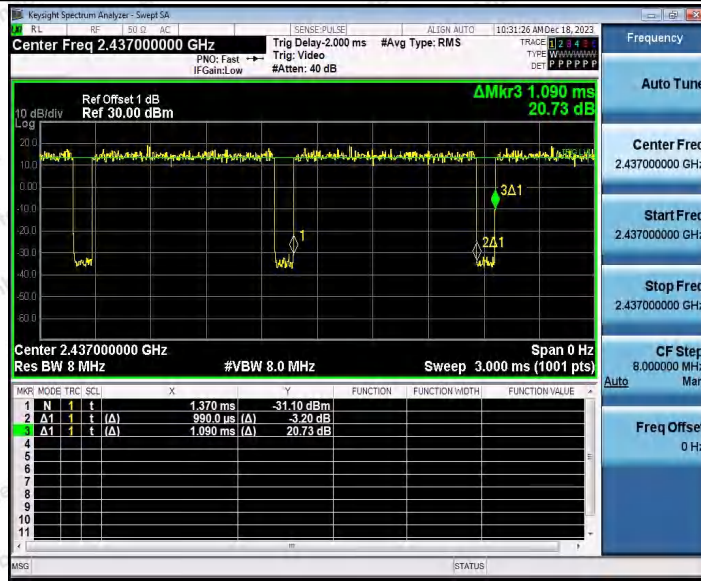

Shenzhen Anbotek Compliance Laboratory Limited

Address: 1/F., Building D, Sogood Science and Technology Park, Sanwei Community, Hangcheng Street, Bao'an District, Shenzhen, Guangdong, China.
Tel: (86) 0755-26066440 Fax: (86) 0755-26014772 Email: service@anbotek.com

Hotline 400-003-0500
www.anbotek.com.cn