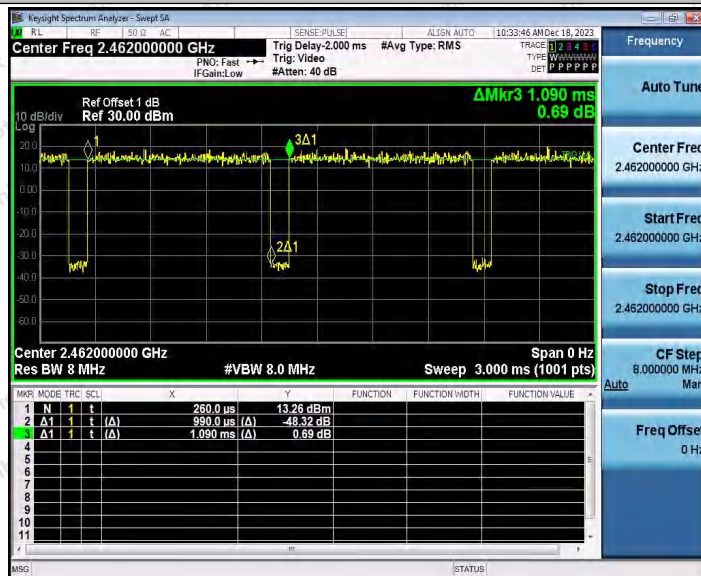

Hotline 400-003-0500
 www.anbotek.com.cn

11AX20SISO_Ant1_2462

11AX20SISO_Ant2_2462

Shenzhen Anbotek Compliance Laboratory Limited

Address: 1/F., Building D, Sogood Science and Technology Park, Sanwei Community, Hangcheng Street, Bao'an District, Shenzhen, Guangdong, China.
 Tel: (86) 0755-26066440 Fax: (86) 0755-26014772 Email: service@anbotek.com