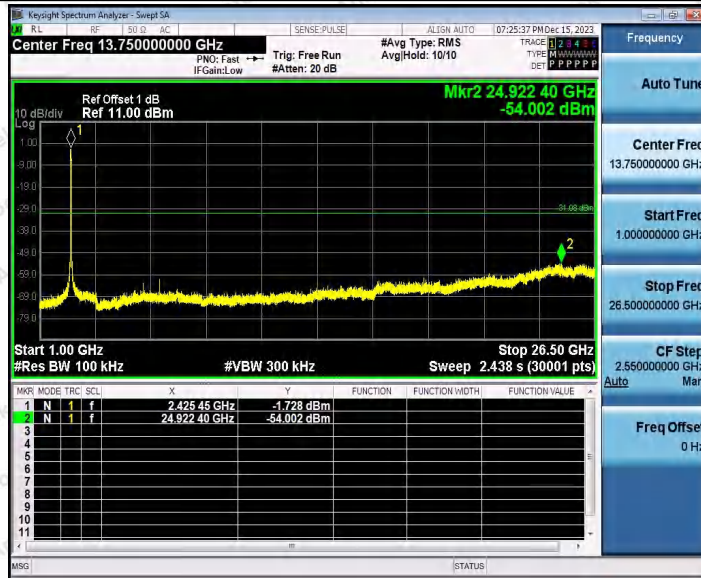

11AX40SISO_Ant1_2437_1000~26500