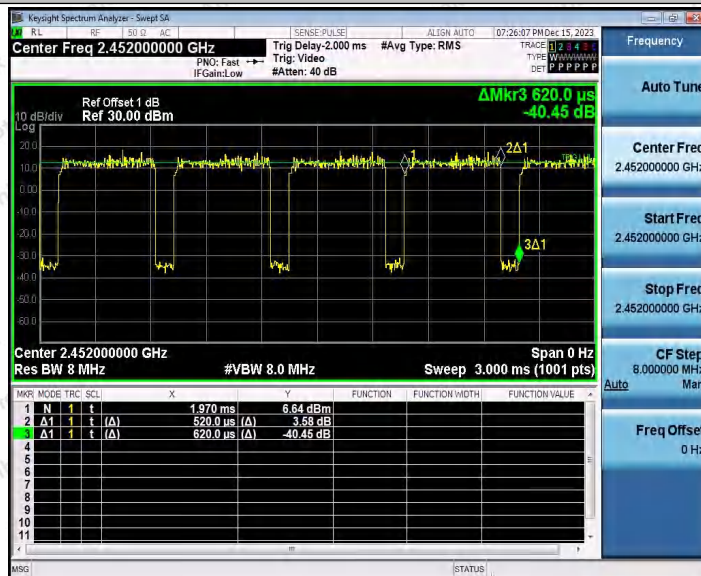

Hotline 400-003-0500
 www.anbotek.com.cn

11AX40SISO_Ant2_2437

11AX40SISO_Ant1_2452

Shenzhen Anbotek Compliance Laboratory Limited

Address: 1/F., Building D, Sogood Science and Technology Park, Sanwei Community, Hangcheng Street, Bao'an District, Shenzhen, Guangdong, China.
 Tel: (86) 0755-26066440 Fax: (86) 0755-26014772 Email: service@anbotek.com