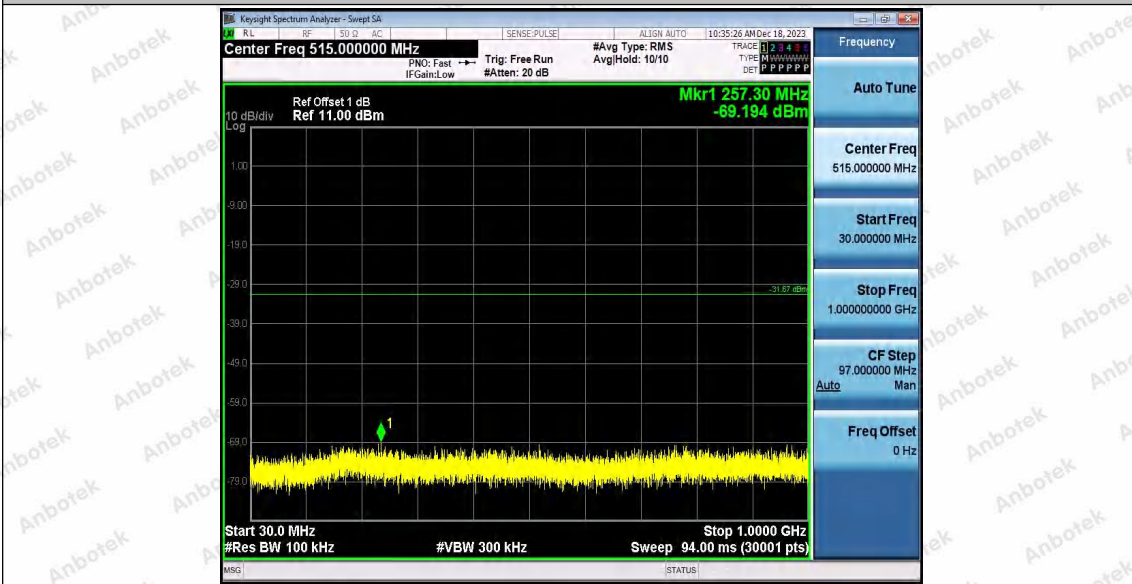

11AX20SISO_Ant2_2462_30~1000