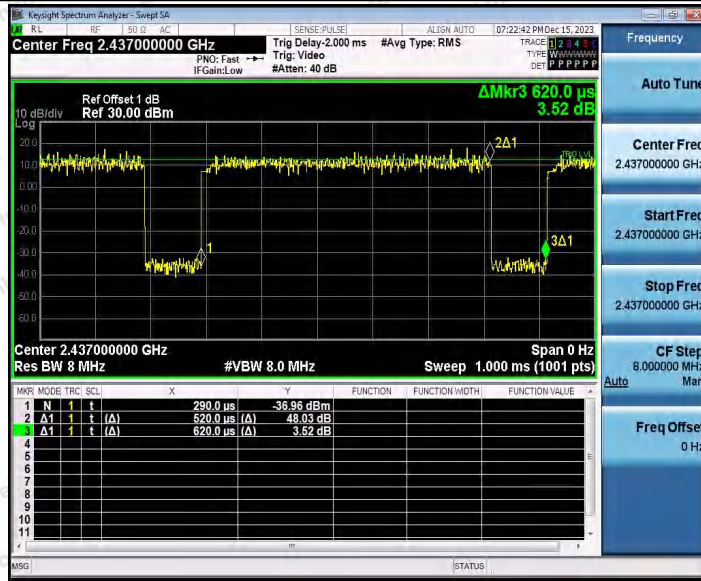

Shenzhen Anbotek Compliance Laboratory Limited

Address: 1/F., Building D, Sogood Science and Technology Park, Sanwei Community, Hangcheng Street, Bao'an District, Shenzhen, Guangdong, China.
Tel: (86) 0755-26066440 Fax: (86) 0755-26014772 Email: service@anbotek.com

Hotline: 400-003-0500
www.anbotek.com.cn