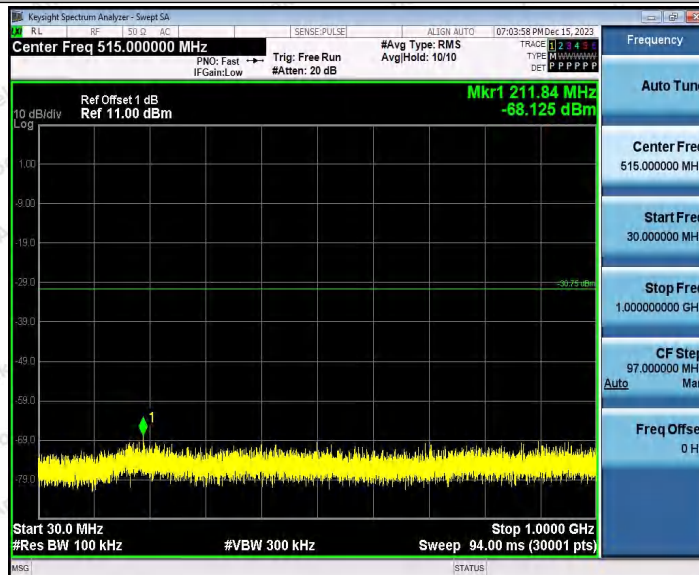

11N40SISO_Ant1_2437_30~1000

11N40SISO_Ant1_2437_1000~26500

Shenzhen Anbotek Compliance Laboratory Limited

Address: 1/F., Building D, Sogood Science and Technology Park, Sanwei Community, Hangcheng Street, Bao'an District, Shenzhen, Guangdong, China.
Tel: (86) 0755-26066440 Fax: (86) 0755-26014772 Email: service@anbotek.com

Hotline
400-003-0500
www.anbotek.com.cn