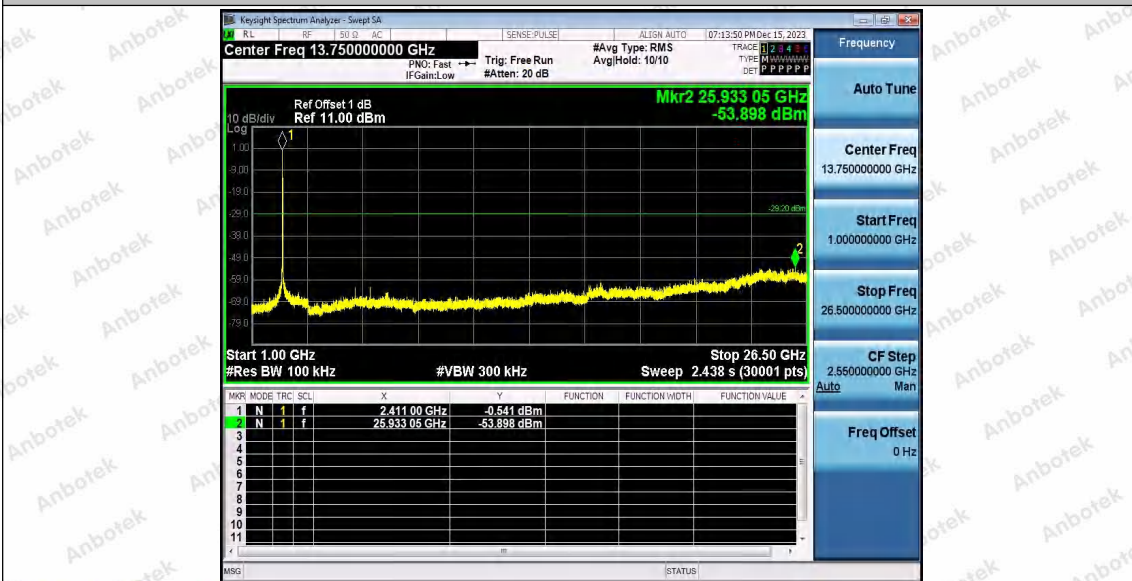

Hotline: 400-003-0500
 www.anbotek.com.cn

11AX20SISO_Ant1_2412_30~1000

11AX20SISO_Ant1_2412_1000~26500

Shenzhen Anbotek Compliance Laboratory Limited

Address: 1/F., Building D, Sogood Science and Technology Park, Sanwei Community, Hangcheng Street, Bao'an District, Shenzhen, Guangdong, China.
Tel: (86) 0755-26066440 Fax: (86) 0755-26014772 Email: service@anbotek.com