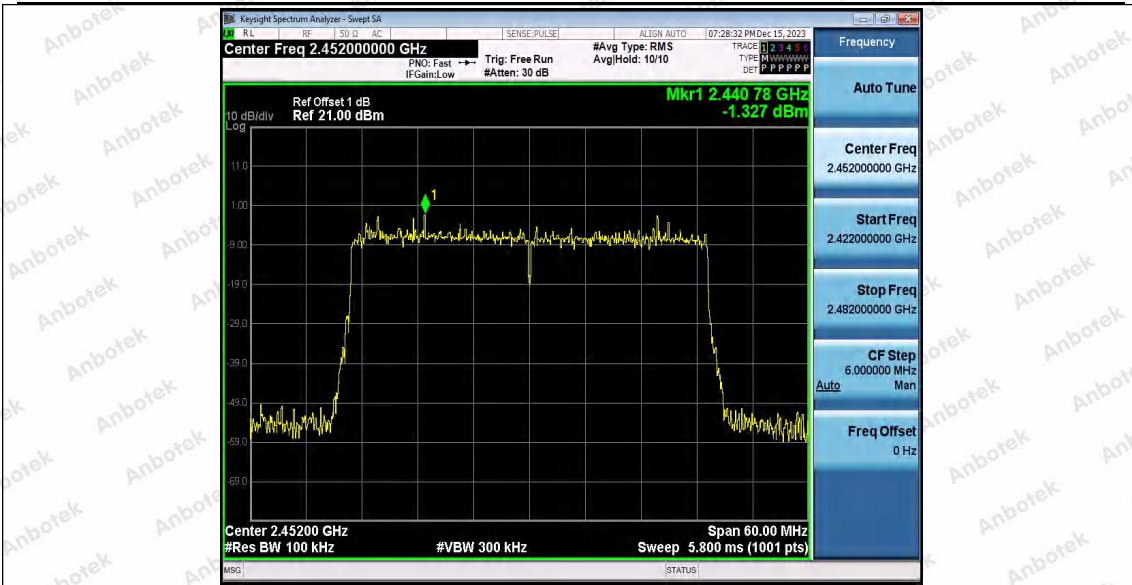

Shenzhen Anbotek Compliance Laboratory Limited

Address: 1/F., Building D, Sogood Science and Technology Park, Sanwei Community, Hangcheng Street, Bao'an District, Shenzhen, Guangdong, China.
Tel: (86) 0755-26066440 Fax: (86) 0755-26014772 Email: service@anbotek.com

Hotline 400-003-0500
www.anbotek.com.cn