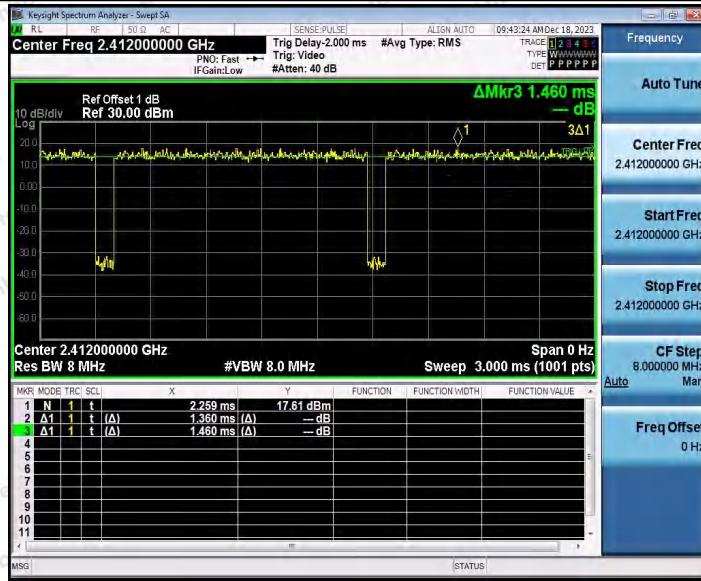

Shenzhen Anbotek Compliance Laboratory Limited

Address: 1/F., Building D, Sogood Science and Technology Park, Sanwei Community, Hangcheng Street, Bao'an District, Shenzhen, Guangdong, China.
Tel: (86) 0755-26066440 Fax: (86) 0755-26014772 Email: service@anbotek.com

Hotline: 400-003-0500
www.anbotek.com.cn