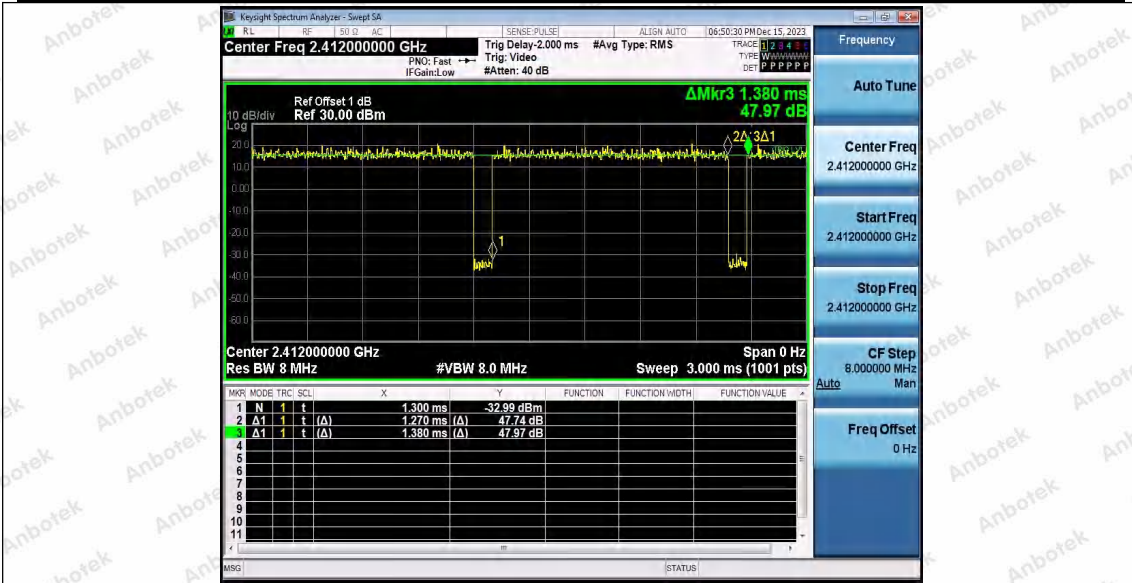

Shenzhen Anbotek Compliance Laboratory Limited

Address: 1/F., Building D, Sogood Science and Technology Park, Sanwei Community, Hangcheng Street, Bao'an District, Shenzhen, Guangdong, China.
Tel: (86) 0755-26066440 Fax: (86) 0755-26014772 Email: service@anbotek.com

Hotline: 400-003-0500
www.anbotek.com.cn