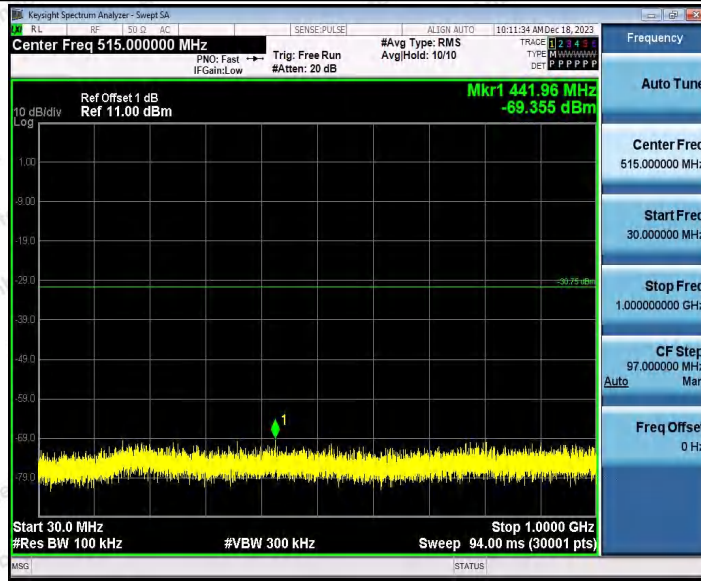

Shenzhen Anbotek Compliance Laboratory Limited

Address: 1/F., Building D, Sogood Science and Technology Park, Sanwei Community, Hangcheng Street, Bao'an District, Shenzhen, Guangdong, China.
Tel: (86) 0755-26066440 Fax: (86) 0755-26014772 Email: service@anbotek.com

Hotline
400-003-0500
www.anbotek.com.cn