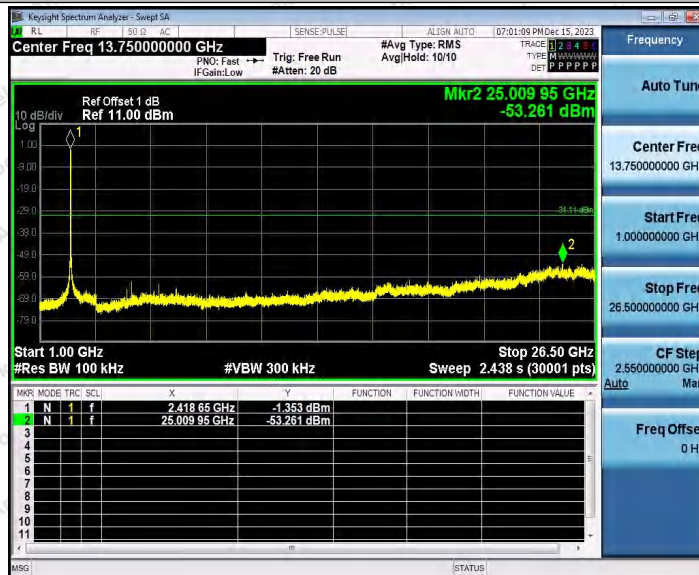

11N40SISO_Ant1_2422_1000~26500

11N40SISO_Ant2_2422_0~Reference

Shenzhen Anbotek Compliance Laboratory Limited

Address: 1/F., Building D, Sogood Science and Technology Park, Sanwei Community, Hangcheng Street, Bao'an District, Shenzhen, Guangdong, China.
Tel: (86) 0755-26066440 Fax: (86) 0755-26014772 Email: service@anbotek.com

Hotline: 400-003-0500
www.anbotek.com.cn