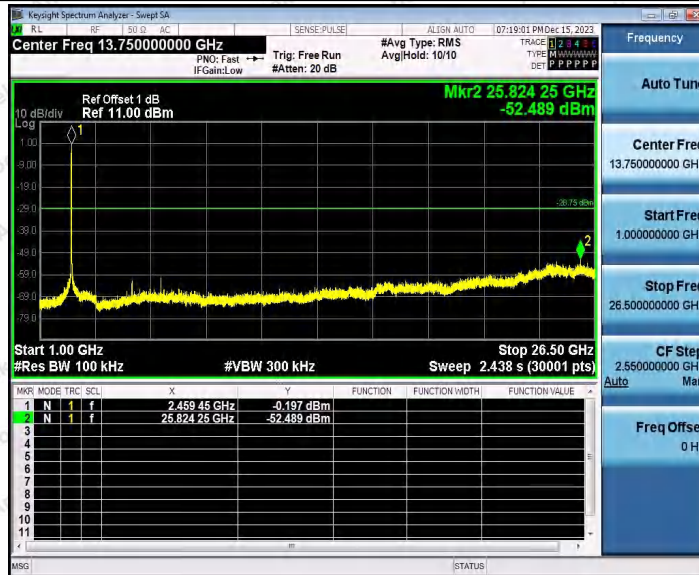

11AX20SISO_Ant1_2462_1000~26500

11AX20SISO_Ant2_2462_0~Reference

Shenzhen Anbotek Compliance Laboratory Limited

Address: 1/F., Building D, Sogood Science and Technology Park, Sanwei Community, Hangcheng Street, Bao'an District, Shenzhen, Guangdong, China.
Tel: (86) 0755-26066440 Fax: (86) 0755-26014772 Email: service@anbotek.com

Hotline: 400-003-0500
www.anbotek.com.cn