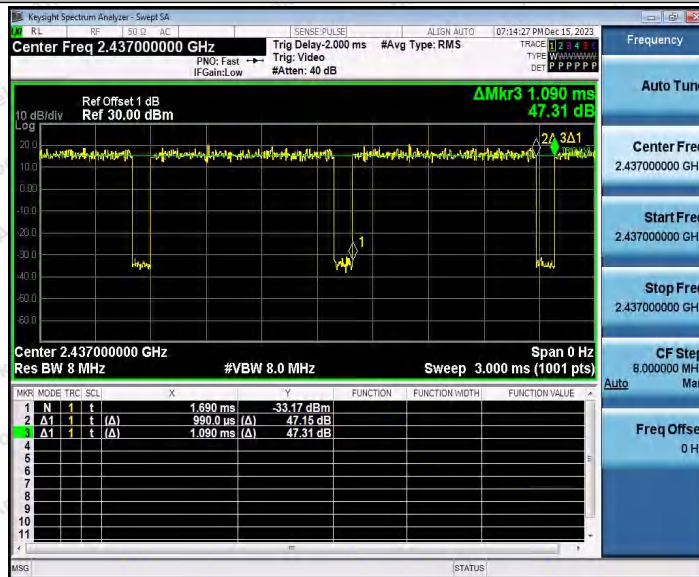

11AX20SISO_Ant1_2437

11AX20SISO_Ant2_2437

Shenzhen Anbotek Compliance Laboratory Limited

Address: 1/F., Building D, Sogood Science and Technology Park, Sanwei Community, Hangcheng Street, Bao'an District, Shenzhen, Guangdong, China.
Tel: (86) 0755-26066440 Fax: (86) 0755-26014772 Email: service@anbotek.com

Hotline 400-003-0500
www.anbotek.com.cn