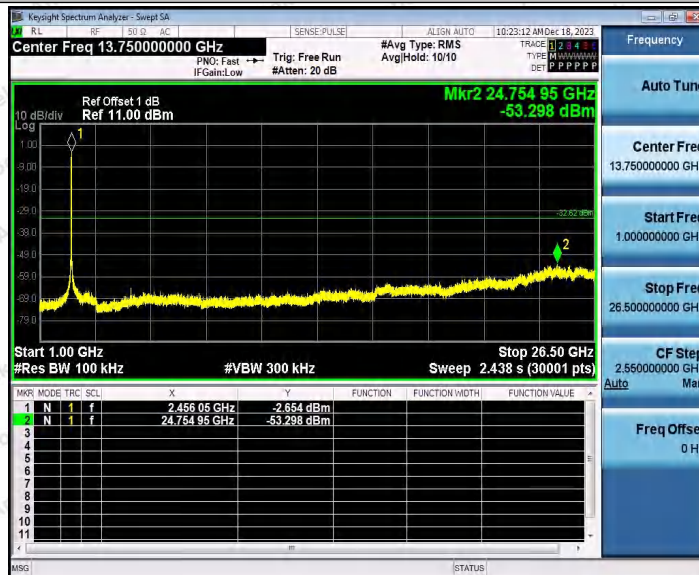

11N40SISO_Ant2_2452_1000~26500

11AX20SISO_Ant1_2412_0~Reference

Shenzhen Anbotek Compliance Laboratory Limited

Address: 1/F., Building D, Sogood Science and Technology Park, Sanwei Community, Hangcheng Street, Bao'an District, Shenzhen, Guangdong, China.
Tel: (86) 0755-26066440 Fax: (86) 0755-26014772 Email: service@anbotek.com

Hotline: 400-003-0500
www.anbotek.com.cn