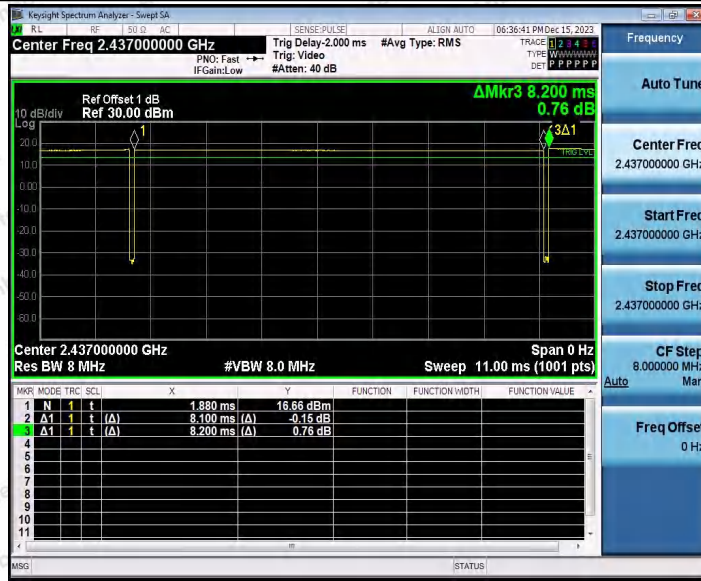

Shenzhen Anbotek Compliance Laboratory Limited

Address: 1/F., Building D, Sogood Science and Technology Park, Sanwei Community, Hangcheng Street, Bao'an District, Shenzhen, Guangdong, China.
Tel: (86) 0755-26066440 Fax: (86) 0755-26014772 Email: service@anbotek.com

Hotline: 400-003-0500
www.anbotek.com.cn