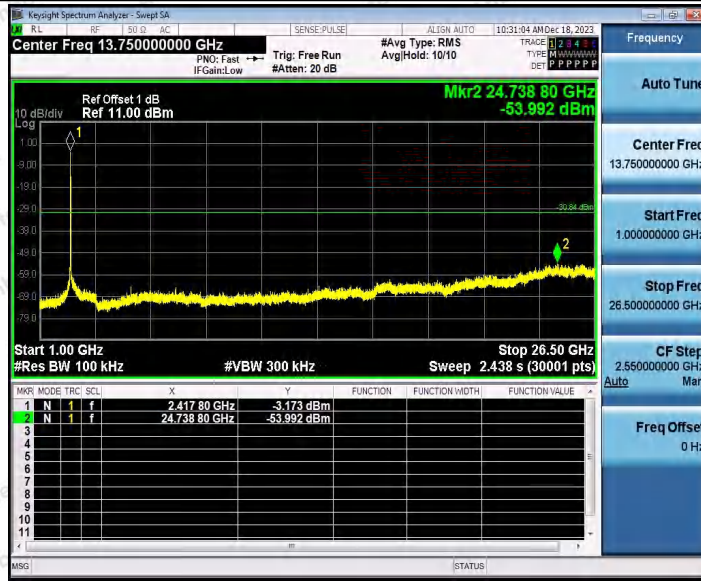

Hotline
 400-003-0500
www.anbotek.com.cn

11AX20SISO_Ant1_2437_0-Reference

11AX20SISO_Ant1_2437_30~1000

Shenzhen Anbotek Compliance Laboratory Limited

Address: 1/F., Building D, Sogood Science and Technology Park, Sanwei Community, Hangcheng Street, Bao'an District, Shenzhen, Guangdong, China.
 Tel: (86) 0755-26066440 Fax: (86) 0755-26014772 Email: service@anbotek.com