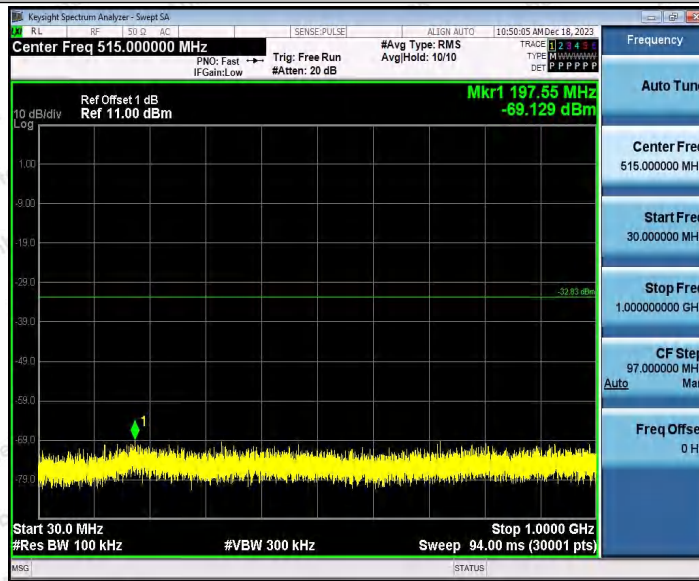

11AX40SISO_Ant2_2437_30~1000