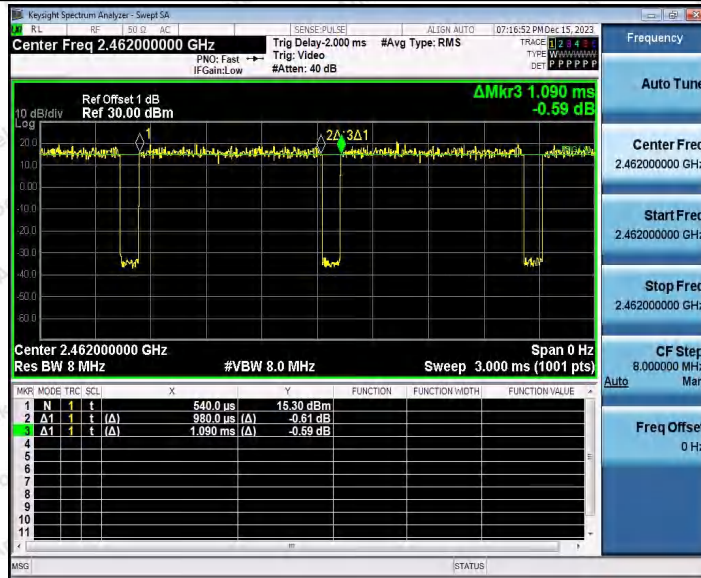

11AX20SISO_Ant1_2462