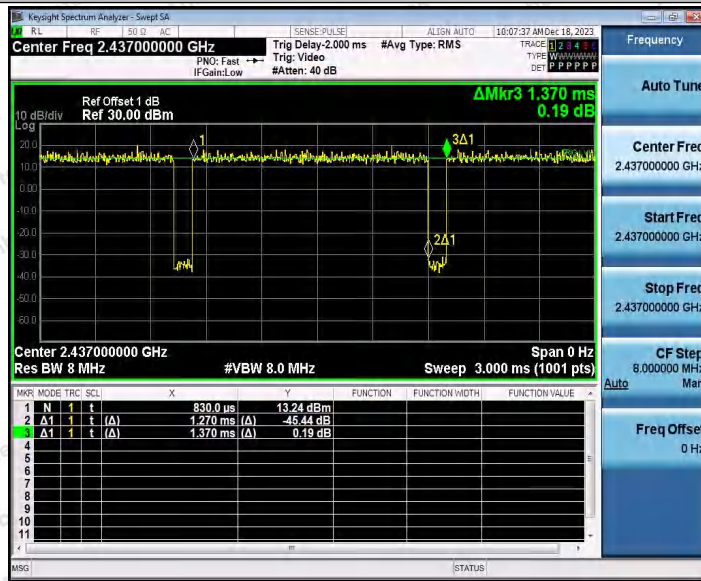

11N20SISO_Ant2_2437