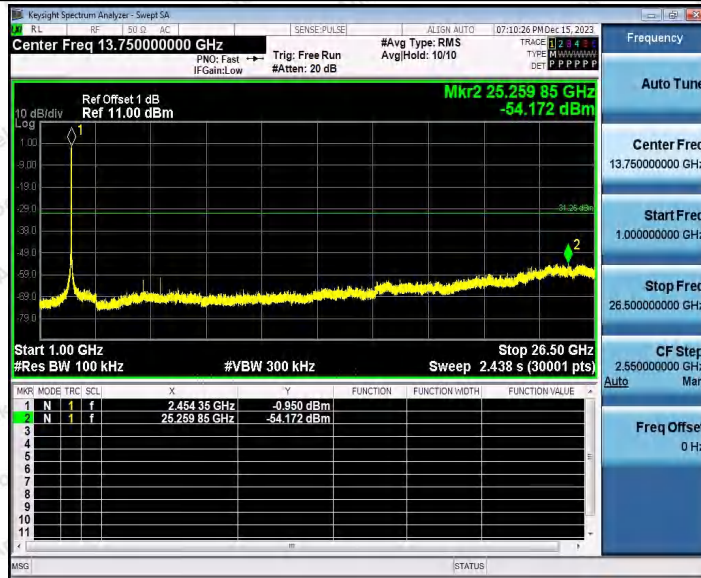

11N40SISO_Ant1_2452_1000~26500