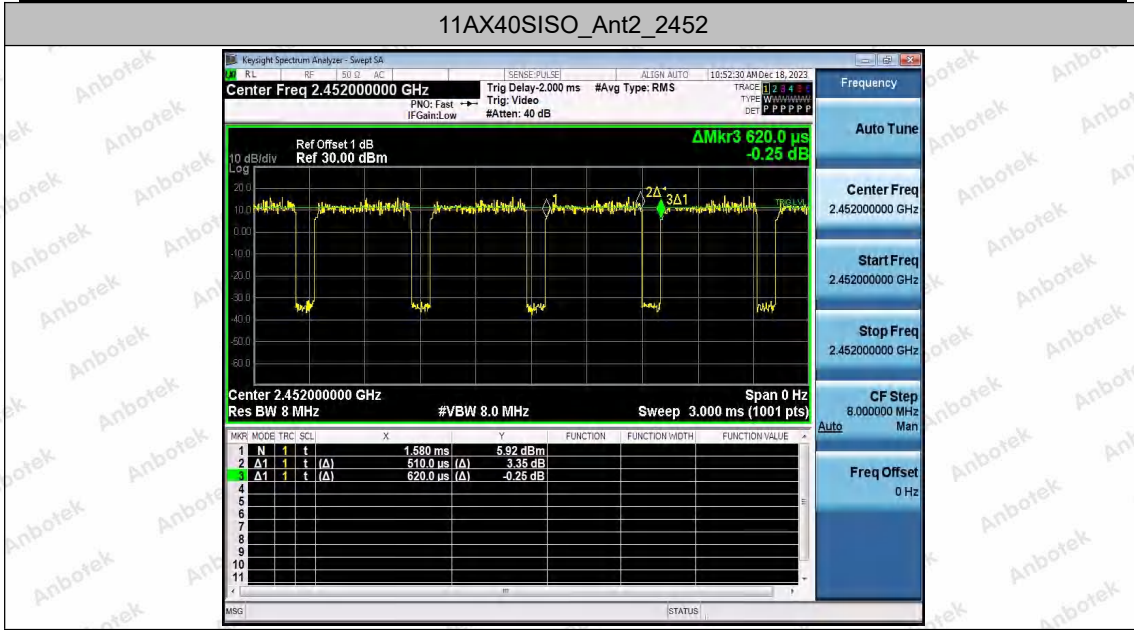

---End---

Shenzhen Anbotek Compliance Laboratory Limited

Address: 1/F., Building D, Sogood Science and Technology Park, Sanwei Community, Hangcheng Street, Bao'an District, Shenzhen, Guangdong, China.
Tel: (86) 0755-26066440 Fax: (86) 0755-26014772 Email: service@anbotek.com

Hotline
400-003-0500
www.anbotek.com.cn