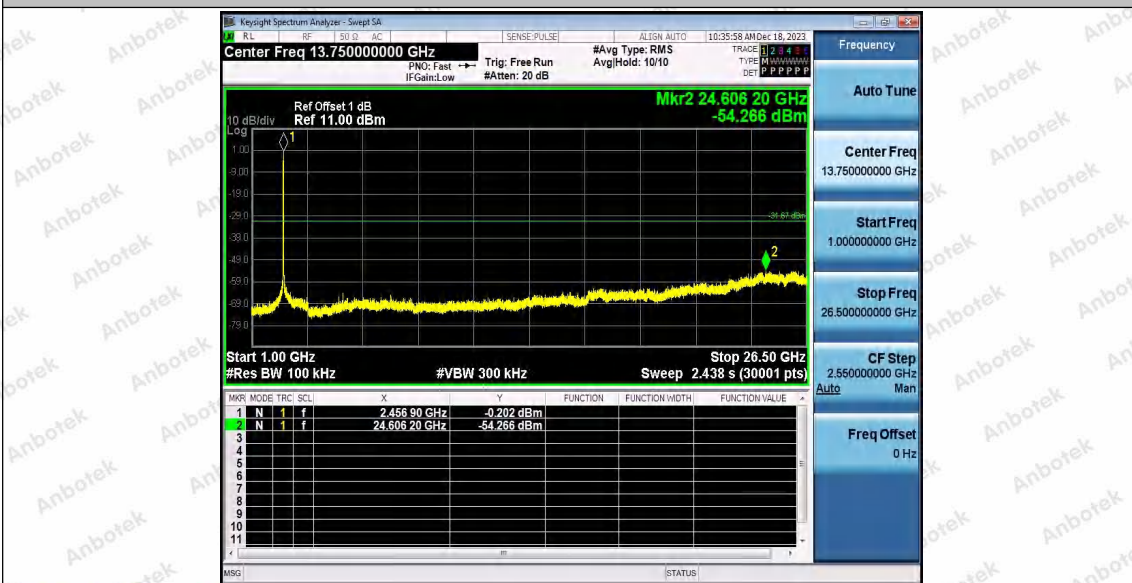

Hotline: 400-003-0500
 www.anbotek.com.cn

11AX20SISO_Ant2_2462_30~1000

11AX20SISO_Ant2_2462_1000~26500

Shenzhen Anbotek Compliance Laboratory Limited

Address: 1/F., Building D, Sogood Science and Technology Park, Sanwei Community, Hangcheng Street, Bao'an District, Shenzhen, Guangdong, China.
Tel: (86) 0755-26066440 Fax: (86) 0755-26014772 Email: service@anbotek.com