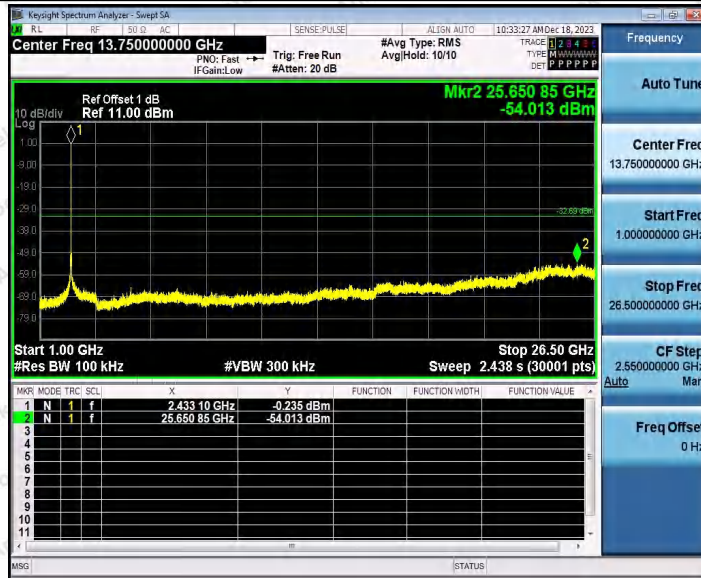

11AX20SISO_Ant2_2437_1000~26500