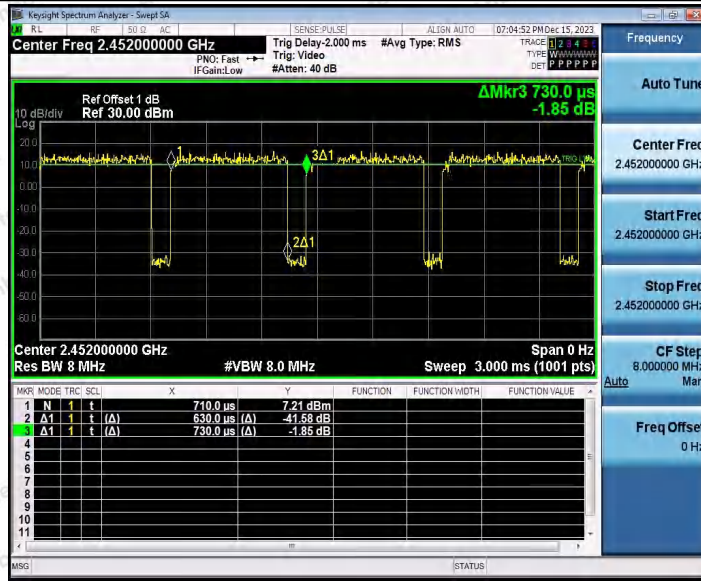

Shenzhen Anbotek Compliance Laboratory Limited

Address: 1/F., Building D, Sogood Science and Technology Park, Sanwei Community, Hangcheng Street, Bao'an District, Shenzhen, Guangdong, China.
Tel: (86) 0755-26066440 Fax: (86) 0755-26014772 Email: service@anbotek.com

Hotline 400-003-0500
www.anbotek.com.cn