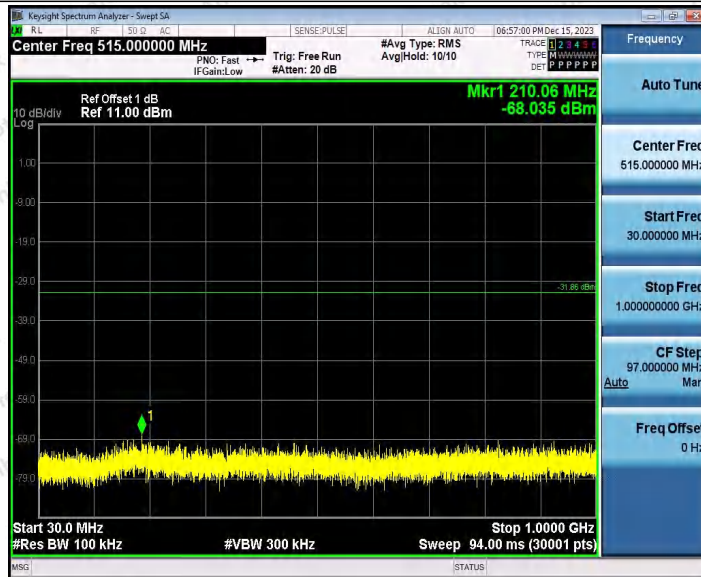

11N20SISO_Ant1_2462_0~Reference

11N20SISO_Ant1_2462_30~1000

Shenzhen Anbotek Compliance Laboratory Limited

Address: 1/F., Building D, Sogood Science and Technology Park, Sanwei Community, Hangcheng Street, Bao'an District, Shenzhen, Guangdong, China.
 Tel: (86) 0755-26066440 Fax: (86) 0755-26014772 Email: service@anbotek.com