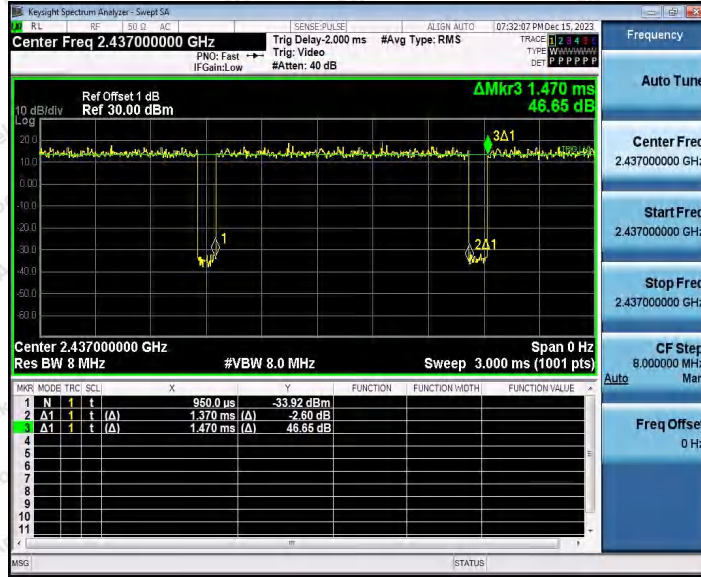

11B_Ant2_2437