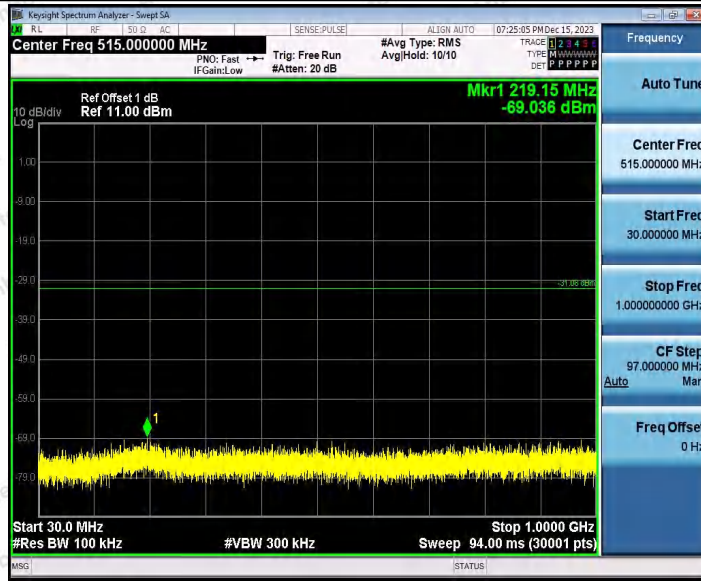

Shenzhen Anbotek Compliance Laboratory Limited

Address: 1/F., Building D, Sogood Science and Technology Park, Sanwei Community, Hangcheng Street, Bao'an District, Shenzhen, Guangdong, China.
Tel: (86) 0755-26066440 Fax: (86) 0755-26014772 Email: service@anbotek.com

Hotline 400-003-0500
www.anbotek.com.cn