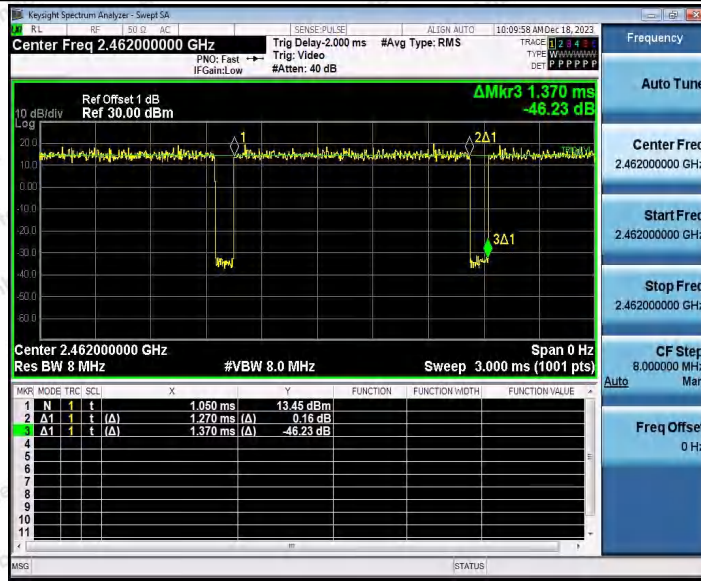

Shenzhen Anbotek Compliance Laboratory Limited

Address: 1/F., Building D, Sogood Science and Technology Park, Sanwei Community, Hangcheng Street, Bao'an District, Shenzhen, Guangdong, China.
Tel: (86) 0755-26066440 Fax: (86) 0755-26014772 Email: service@anbotek.com

Hotline 400-003-0500
www.anbotek.com.cn