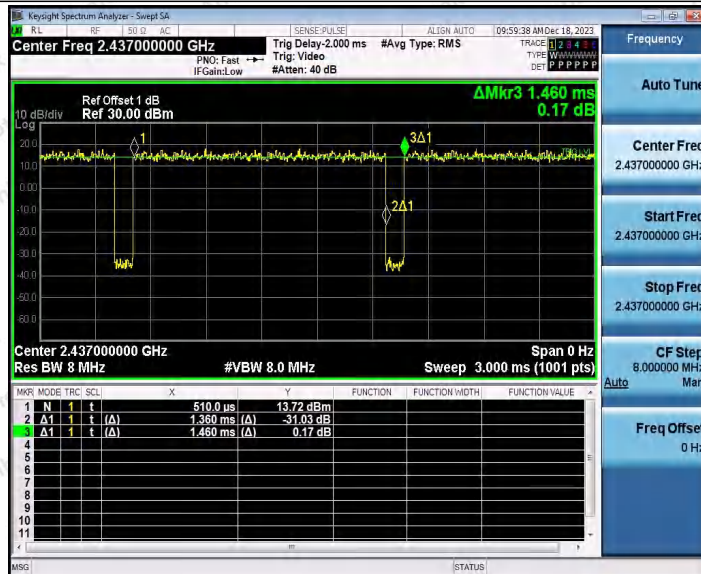

Hotline 400-003-0500
 www.anbotek.com.cn

11G_Ant1_2437

11G_Ant2_2437

Shenzhen Anbotek Compliance Laboratory Limited

Address: 1/F., Building D, Sogood Science and Technology Park, Sanwei Community, Hangcheng Street, Bao'an District, Shenzhen, Guangdong, China.
 Tel: (86) 0755-26066440 Fax: (86) 0755-26014772 Email: service@anbotek.com