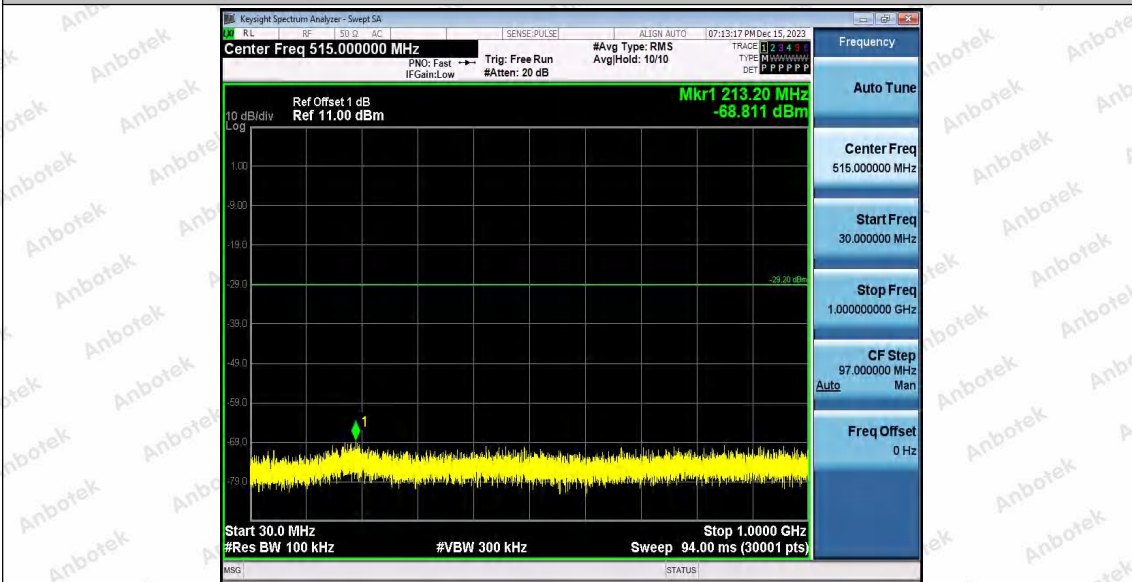

11AX20SISO_Ant1_2412_30~1000