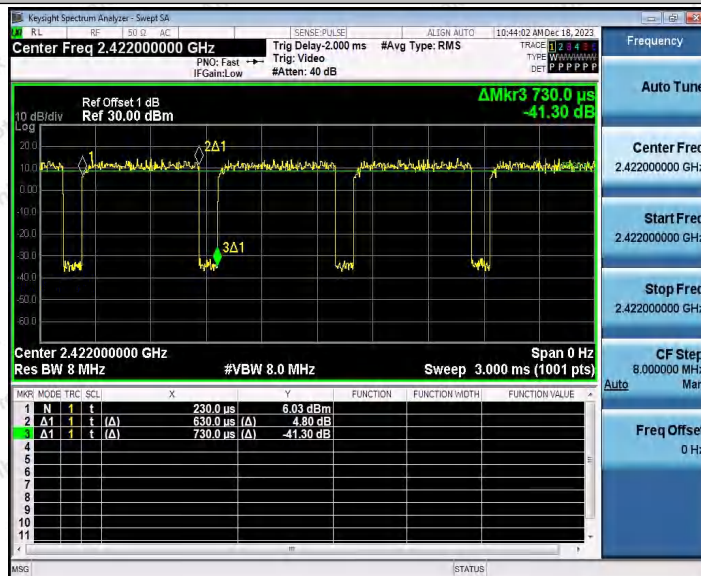

Hotline 400-003-0500
 www.anbotek.com.cn

11N40SISO_Ant1_2422

11N40SISO_Ant2_2422

Shenzhen Anbotek Compliance Laboratory Limited

Address: 1/F., Building D, Sogood Science and Technology Park, Sanwei Community, Hangcheng Street, Bao'an District, Shenzhen, Guangdong, China.
Tel: (86) 0755-26066440 Fax: (86) 0755-26014772 Email: service@anbotek.com