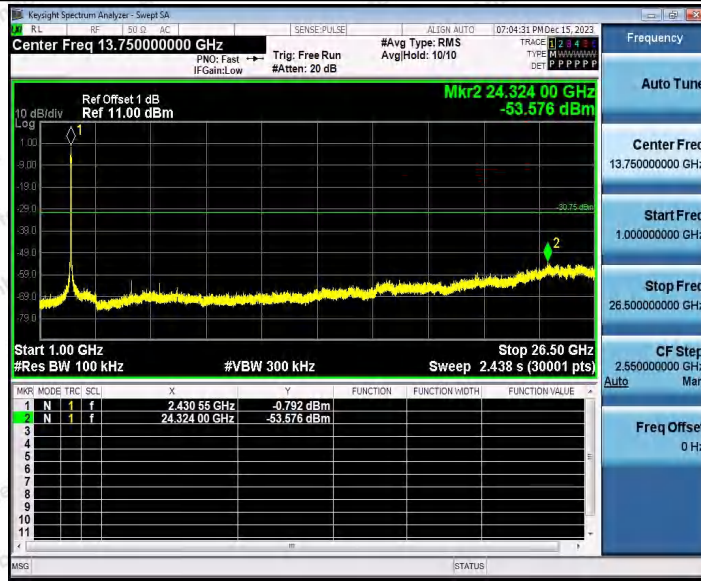

Shenzhen Anbotek Compliance Laboratory Limited

Address: 1/F., Building D, Sogood Science and Technology Park, Sanwei Community, Hangcheng Street, Bao'an District, Shenzhen, Guangdong, China.
Tel: (86) 0755-26066440 Fax: (86) 0755-26014772 Email: service@anbotek.com

Hotline 400-003-0500
www.anbotek.com.cn