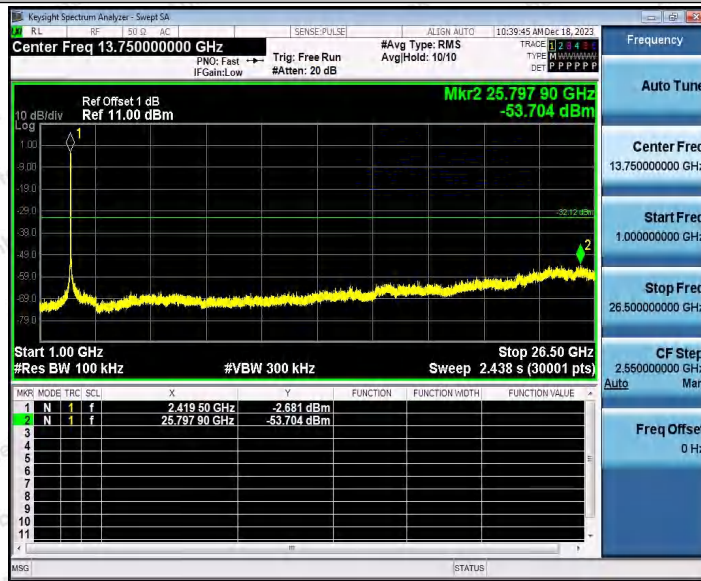

11AX40SISO_Ant2_2422_1000~26500