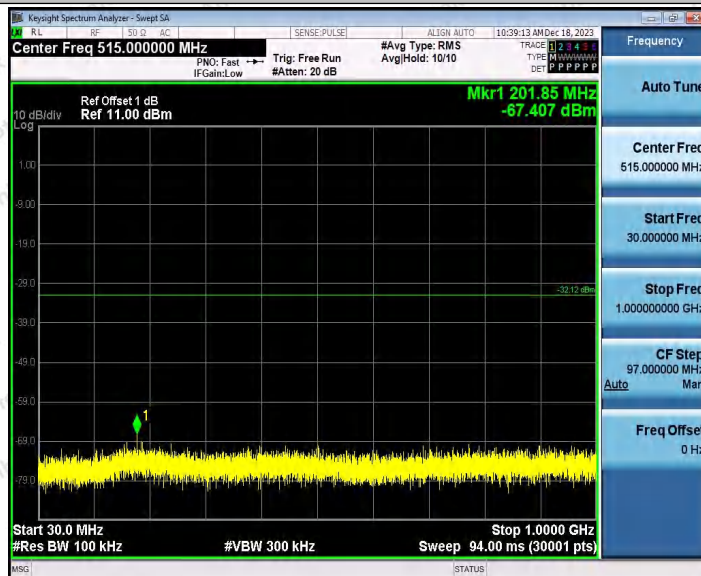

Hotline
400-003-0500
www.anbotek.com.cn

11AX40SISO_Ant2_2422_0~Reference

11AX40SISO_Ant2_2422_30~1000

Shenzhen Anbotek Compliance Laboratory Limited

Address: 1/F., Building D, Sogood Science and Technology Park, Sanwei Community, Hangcheng Street, Bao'an District, Shenzhen, Guangdong, China.
 Tel: (86) 0755-26066440 Fax: (86) 0755-26014772 Email: service@anbotek.com