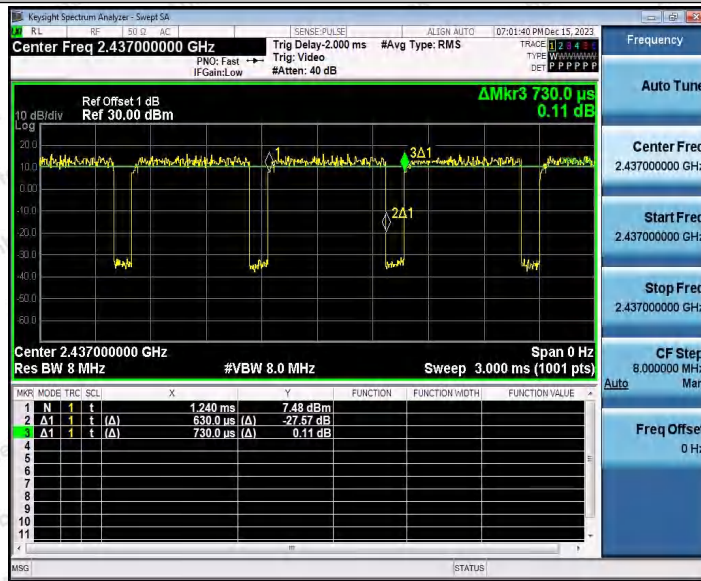

11N40SISO_Ant1_2437