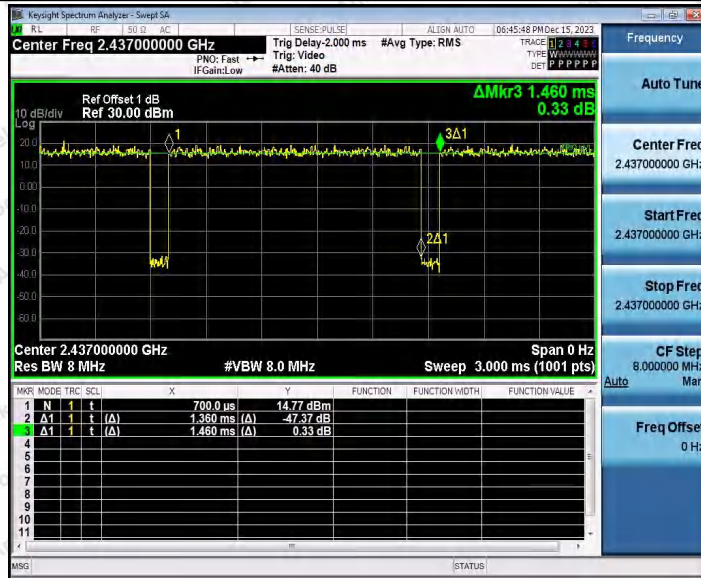

11G_Ant1_2437