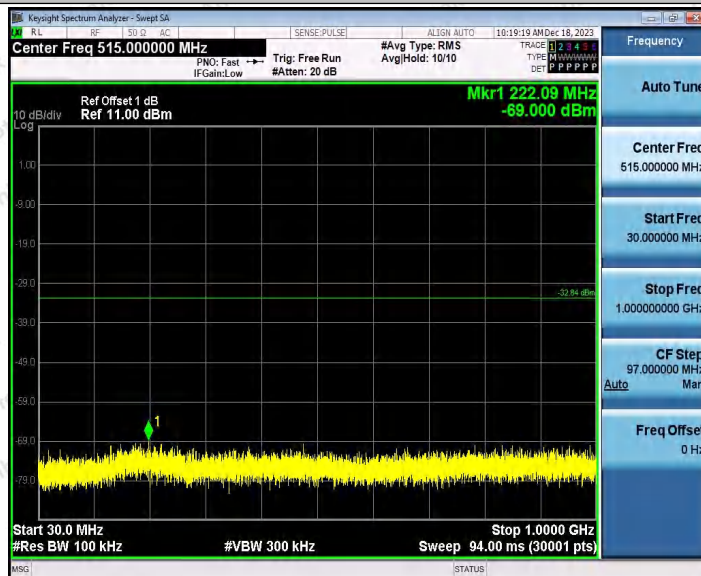

Hotline
400-003-0500
www.anbotek.com.cn

11N40SISO_Ant2_2437_0~Reference

11N40SISO_Ant2_2437_30~1000

Shenzhen Anbotek Compliance Laboratory Limited

Address: 1/F., Building D, Sogood Science and Technology Park, Sanwei Community, Hangcheng Street, Bao'an District, Shenzhen, Guangdong, China.
 Tel: (86) 0755-26066440 Fax: (86) 0755-26014772 Email: service@anbotek.com