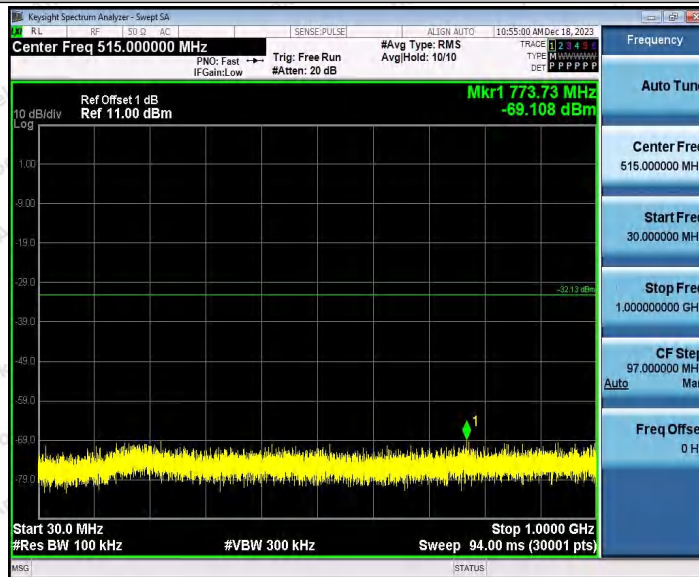

11AX40SISO_Ant2_2452_30~1000

11AX40SISO_Ant2_2452_1000~26500

Shenzhen Anbotek Compliance Laboratory Limited

Address: 1/F., Building D, Sogood Science and Technology Park, Sanwei Community, Hangcheng Street, Bao'an District, Shenzhen, Guangdong, China.
Tel: (86) 0755-26066440 Fax: (86) 0755-26014772 Email: service@anbotek.com

Hotline
400-003-0500
www.anbotek.com.cn