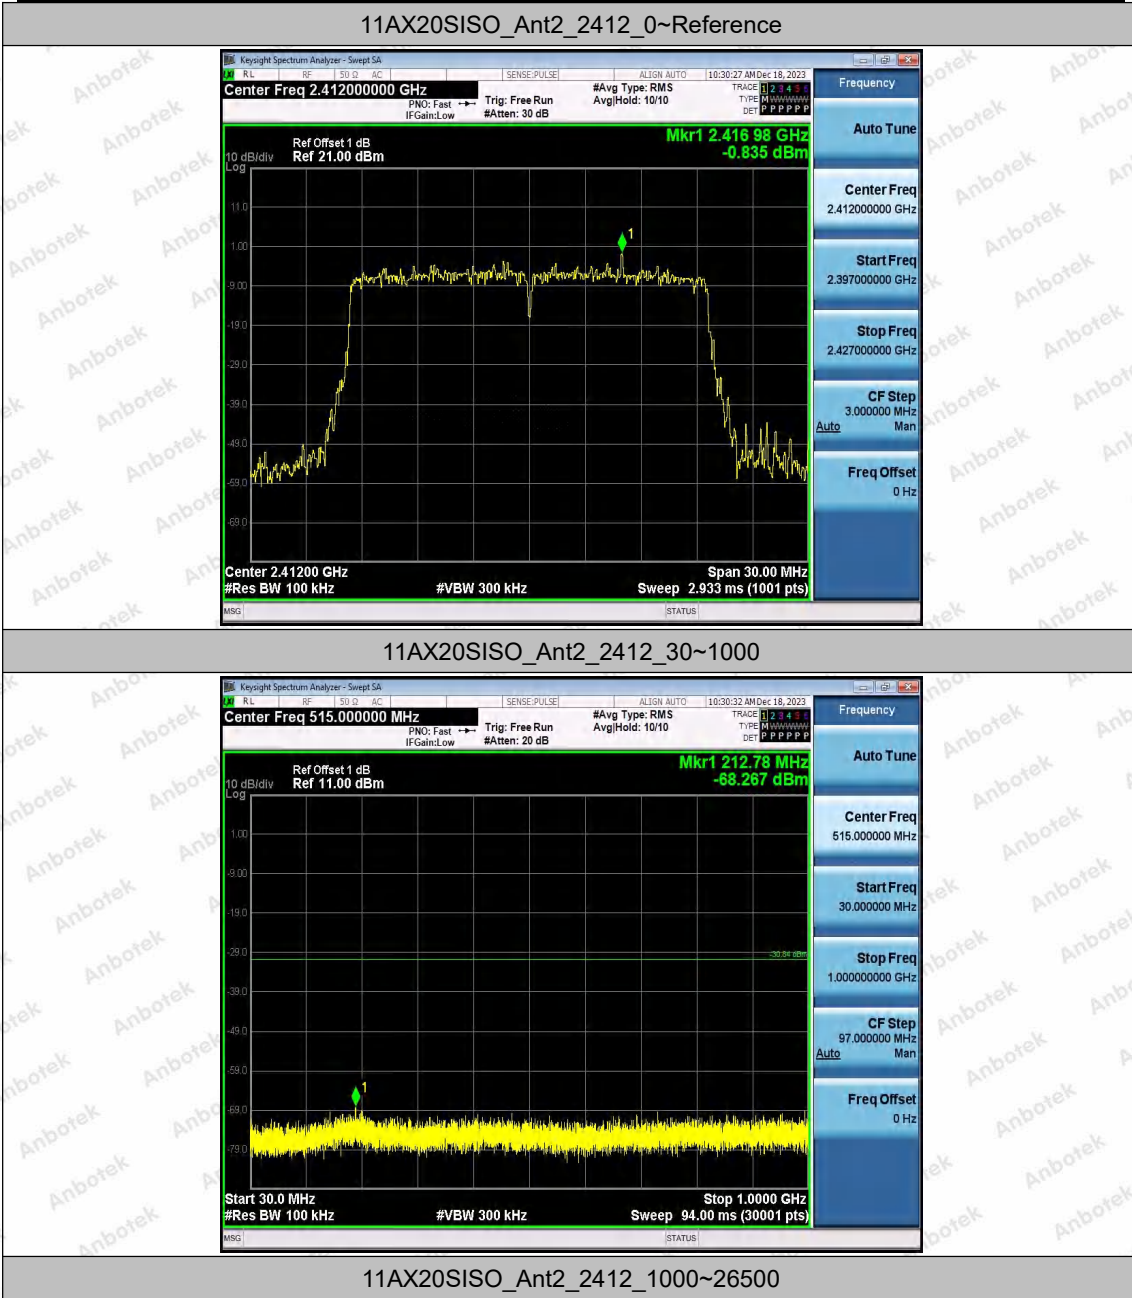

Shenzhen Anbotek Compliance Laboratory Limited

Address: 1/F., Building D, Sogood Science and Technology Park, Sanwei Community, Hangcheng Street, Bao'an District, Shenzhen, Guangdong, China.
Tel: (86) 0755-26066440 Fax: (86) 0755-26014772 Email: service@anbotek.com

Hotline
400-003-0500
www.anbotek.com.cn