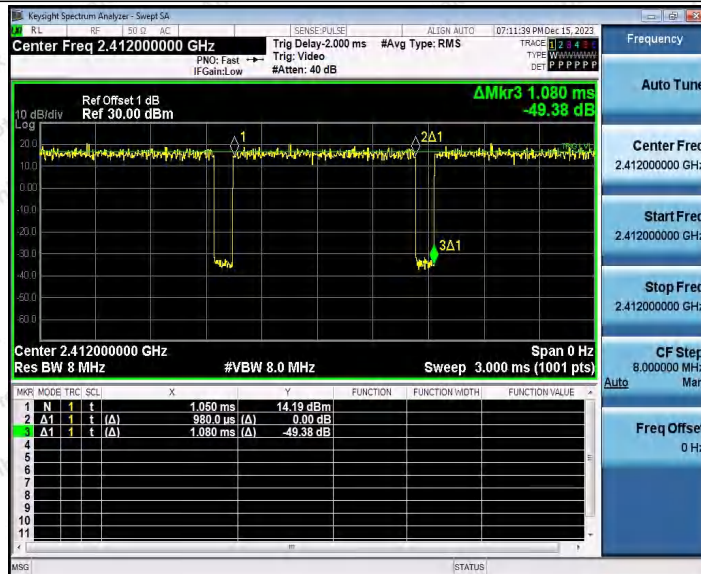

Hotline 400-003-0500
 www.anbotek.com.cn

11N40SISO_Ant2_2452

11AX20SISO_Ant1_2412

Shenzhen Anbotek Compliance Laboratory Limited

Address: 1/F., Building D, Sogood Science and Technology Park, Sanwei Community, Hangcheng Street, Bao'an District, Shenzhen, Guangdong, China.
 Tel: (86) 0755-26066440 Fax: (86) 0755-26014772 Email: service@anbotek.com