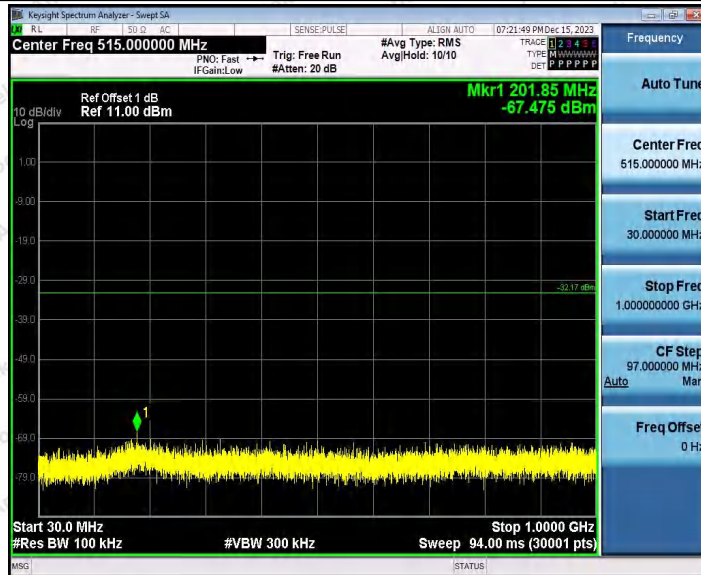

11AX40SISO_Ant1_2422_30~1000

11AX40SISO_Ant1_2422_1000~26500

Shenzhen Anbotek Compliance Laboratory Limited

Address: 1/F., Building D, Sogood Science and Technology Park, Sanwei Community, Hangcheng Street, Bao'an District, Shenzhen, Guangdong, China.
Tel: (86) 0755-26066440 Fax: (86) 0755-26014772 Email: service@anbotek.com

Hotline
400-003-0500
www.anbotek.com.cn