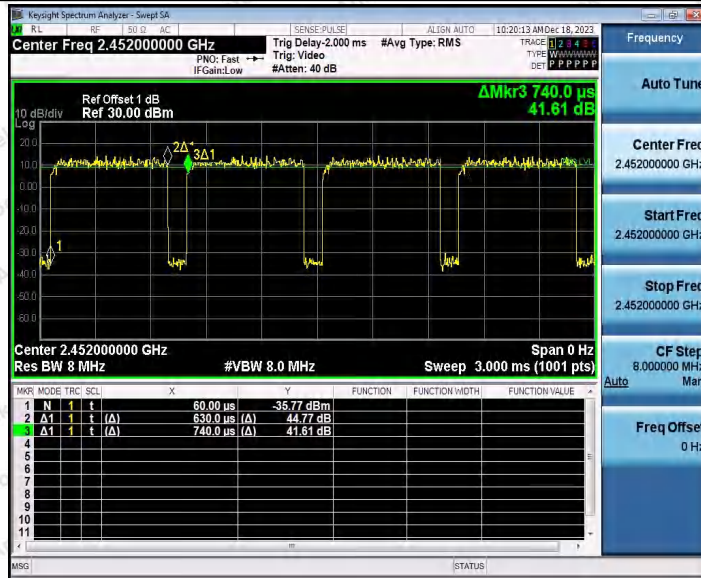

11N40SISO_Ant2_2452