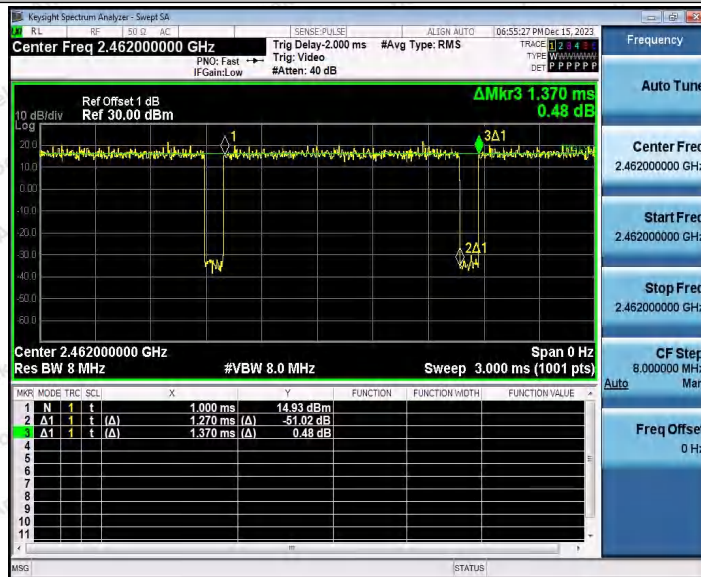

11N20SISO_Ant1_2462

11N20SISO_Ant2_2462

Shenzhen Anbotek Compliance Laboratory Limited

Address: 1/F., Building D, Sogood Science and Technology Park, Sanwei Community, Hangcheng Street, Bao'an District, Shenzhen, Guangdong, China.
Tel: (86) 0755-26066440 Fax: (86) 0755-26014772 Email: service@anbotek.com

Hotline 400-003-0500
www.anbotek.com.cn