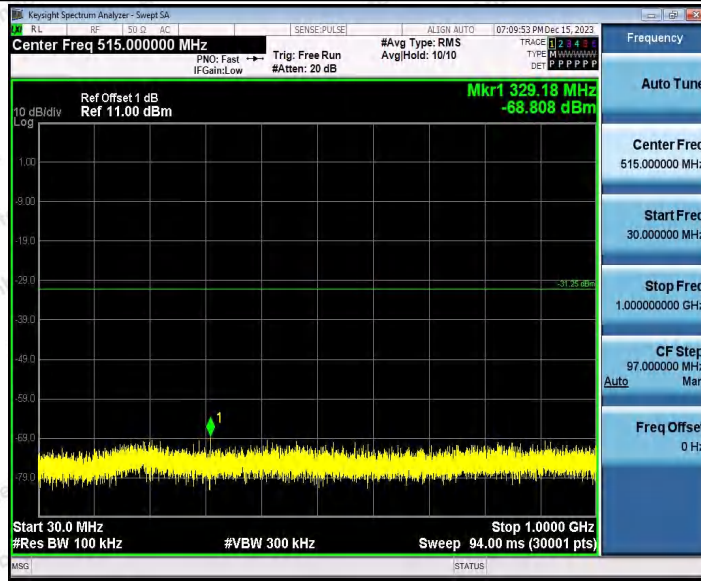

Shenzhen Anbotek Compliance Laboratory Limited

Address: 1/F., Building D, Sogood Science and Technology Park, Sanwei Community, Hangcheng Street, Bao'an District, Shenzhen, Guangdong, China.
Tel: (86) 0755-26066440 Fax: (86) 0755-26014772 Email: service@anbotek.com

Hotline 400-003-0500
www.anbotek.com.cn