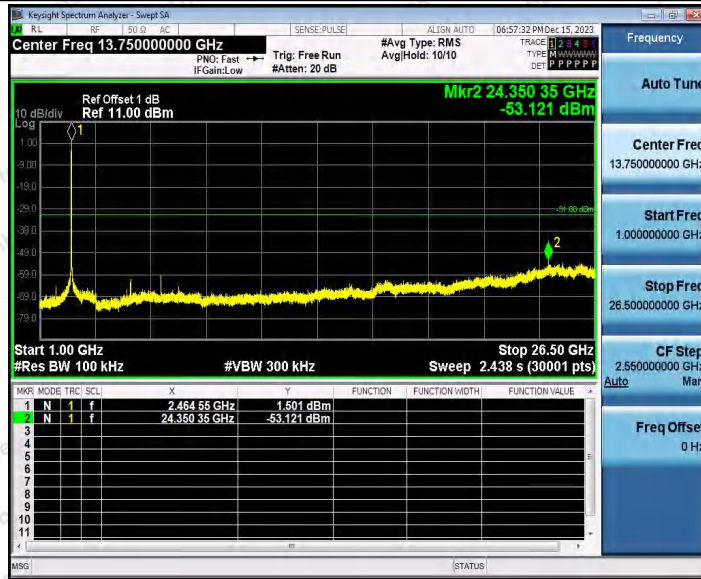

11N20SISO_Ant1_2462_1000~26500