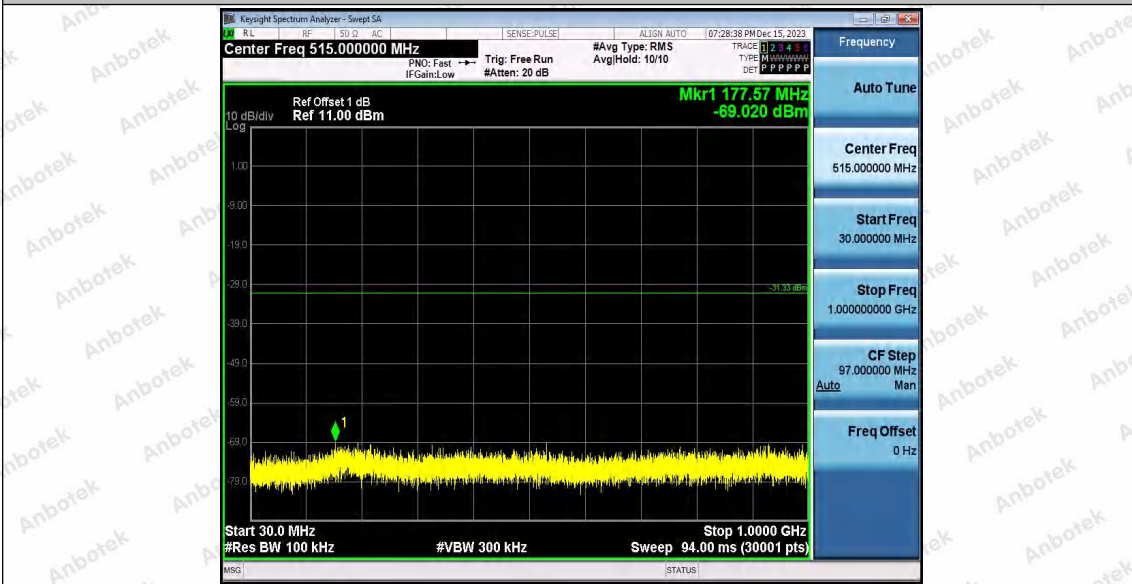

11AX40SISO_Ant1_2452_30~1000