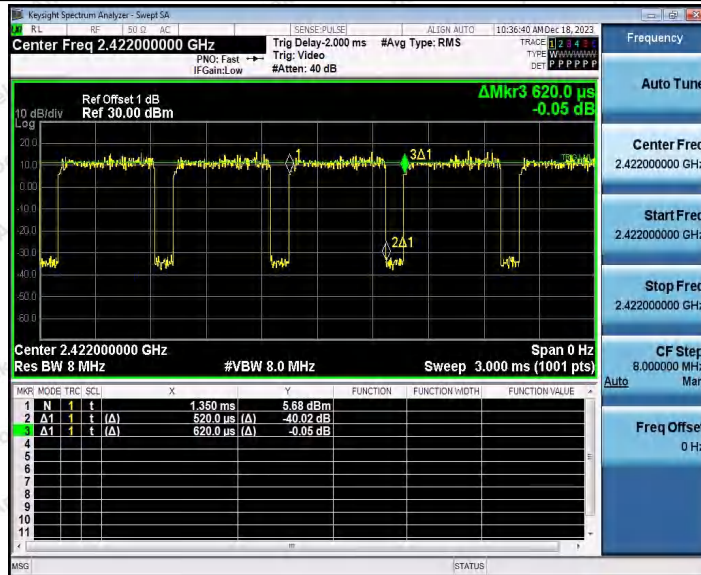

11AX40SISO_Ant2_2422

11AX40SISO_Ant1_2437

Shenzhen Anbotek Compliance Laboratory Limited

Address: 1/F., Building D, Sogood Science and Technology Park, Sanwei Community, Hangcheng Street, Bao'an District, Shenzhen, Guangdong, China.
Tel: (86) 0755-26066440 Fax: (86) 0755-26014772 Email: service@anbotek.com

Hotline 400-003-0500
www.anbotek.com.cn