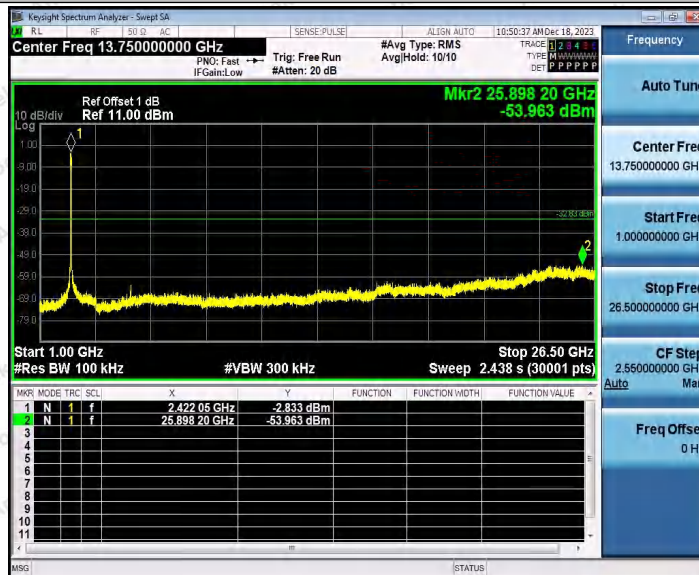

11AX40SISO_Ant2_2437_1000~26500

11AX40SISO_Ant1_2452_0~Reference

Shenzhen Anbotek Compliance Laboratory Limited

Address: 1/F., Building D, Sogood Science and Technology Park, Sanwei Community, Hangcheng Street, Bao'an District, Shenzhen, Guangdong, China.
Tel: (86) 0755-26066440 Fax: (86) 0755-26014772 Email: service@anbotek.com

Hotline
400-003-0500
www.anbotek.com.cn