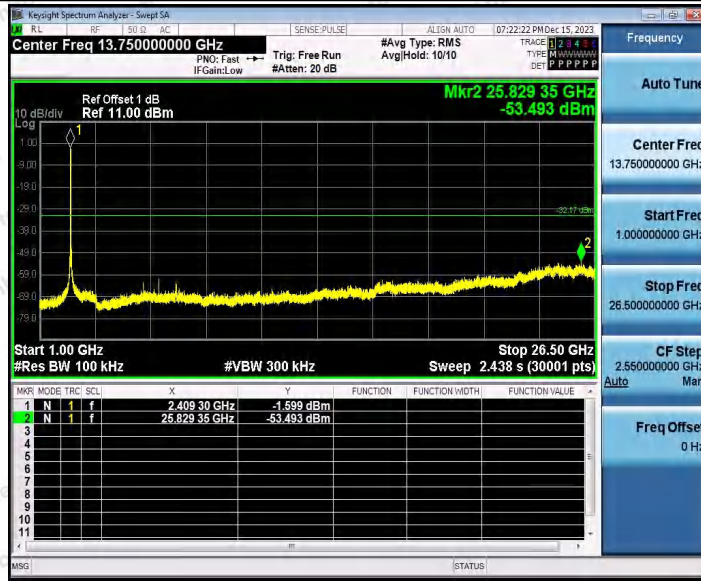

Shenzhen Anbotek Compliance Laboratory Limited

Address: 1/F., Building D, Sogood Science and Technology Park, Sanwei Community, Hangcheng Street, Bao'an District, Shenzhen, Guangdong, China.
Tel: (86) 0755-26066440 Fax: (86) 0755-26014772 Email: service@anbotek.com

Hotline: 400-003-0500
www.anbotek.com.cn