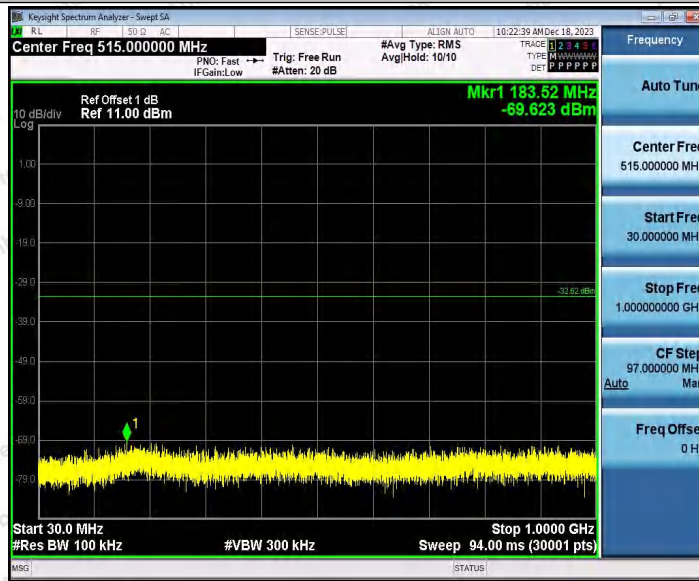

11N40SISO_Ant2_2452_30~1000