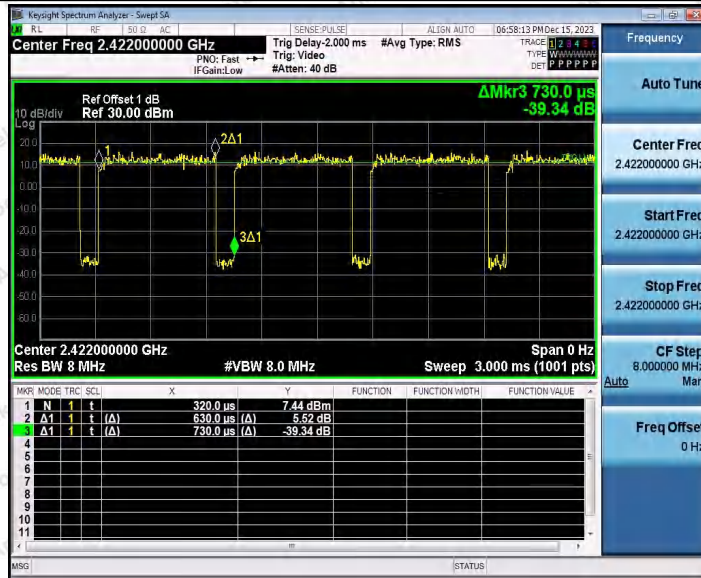

11N40SISO_Ant1_2422