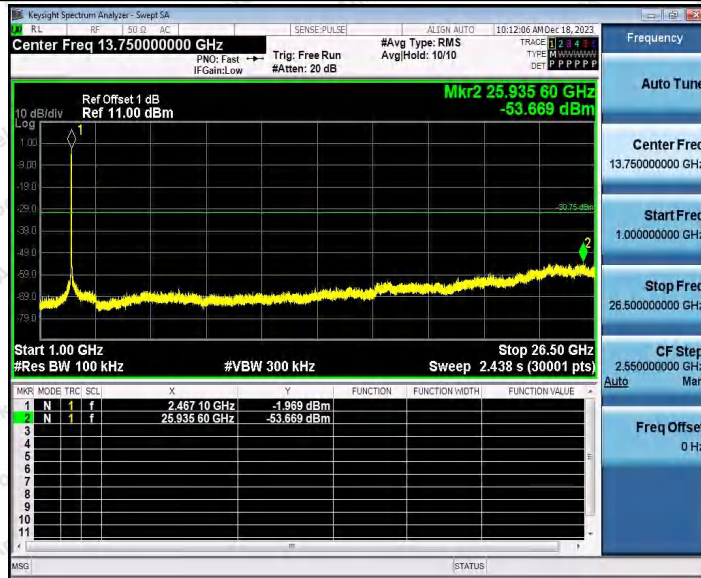

11N20SISO_Ant2_2462_1000~26500