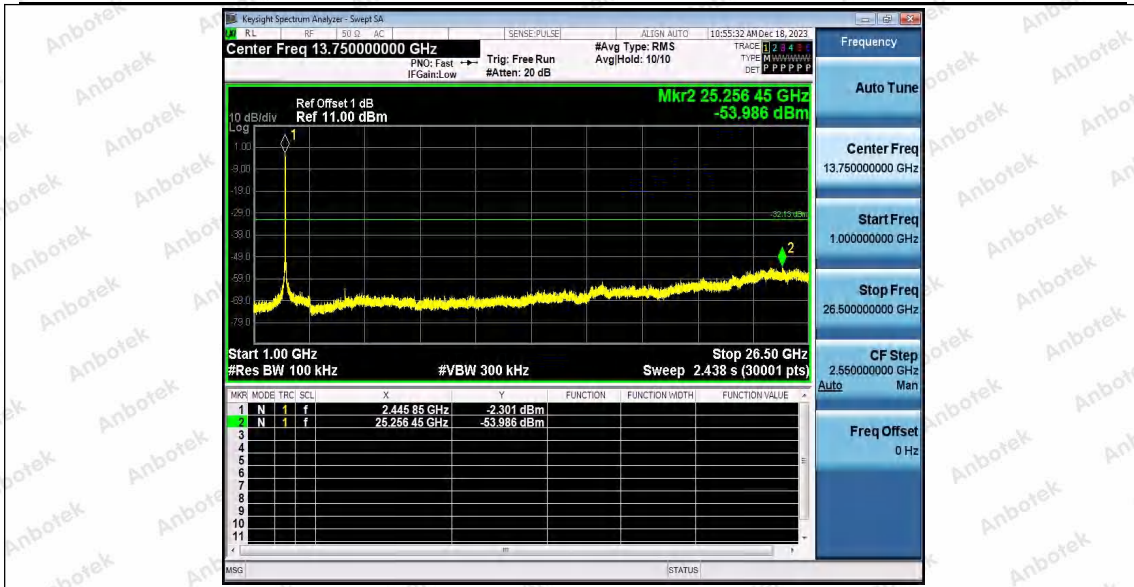

Shenzhen Anbotek Compliance Laboratory Limited

Address: 1/F., Building D, Sogood Science and Technology Park, Sanwei Community, Hangcheng Street, Bao'an District, Shenzhen, Guangdong, China.
Tel: (86) 0755-26066440 Fax: (86) 0755-26014772 Email: service@anbotek.com

Hotline
400-003-0500
www.anbotek.com.cn