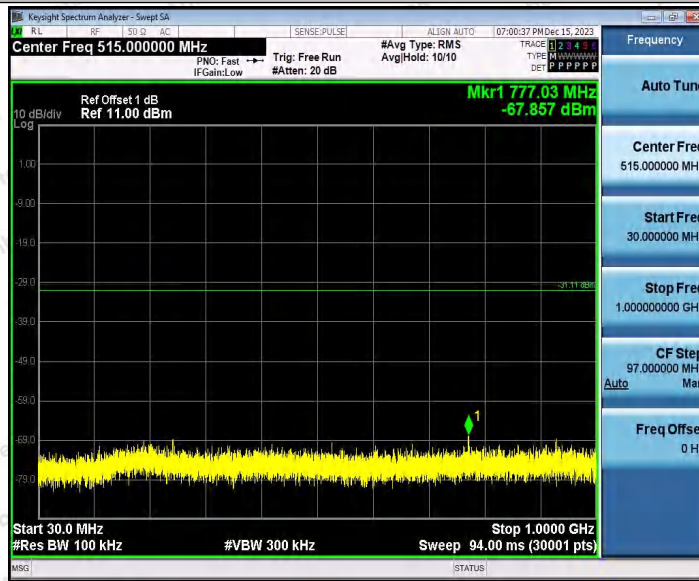

11N40SISO_Ant1_2422_30~1000