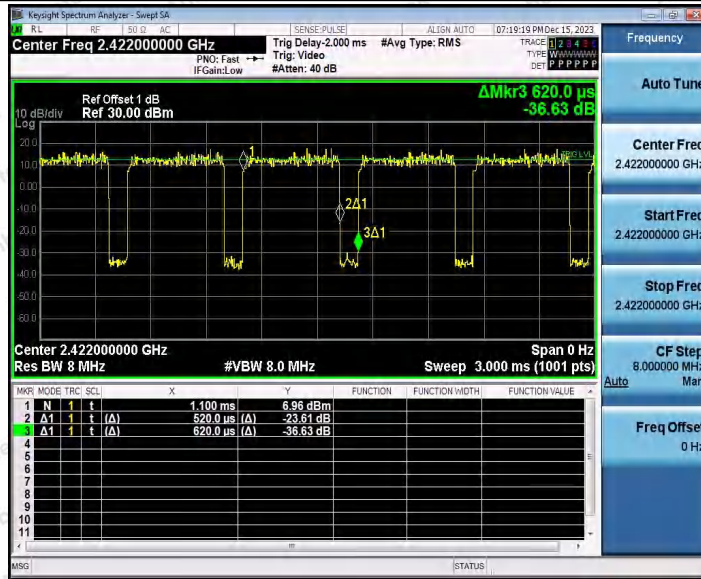

11AX40SISO_Ant1_2422