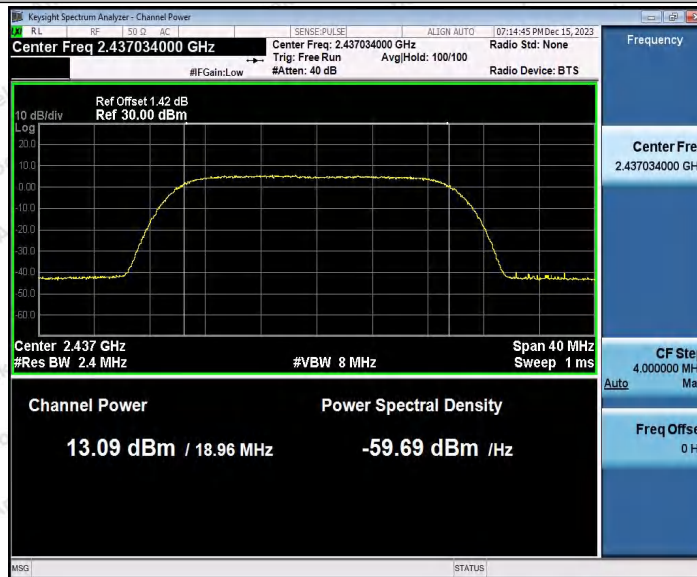

11AX20SISO_Ant1_2437

11AX20SISO_Ant2_2437

Shenzhen Anbotek Compliance Laboratory Limited

Address: 1/F., Building D, Sogood Science and Technology Park, Sanwei Community, Hangcheng Street, Bao'an District, Shenzhen, Guangdong, China.
Tel: (86) 0755-26066440 Fax: (86) 0755-26014772 Email: service@anbotek.com

Hotline: 400-003-0500
www.anbotek.com.cn