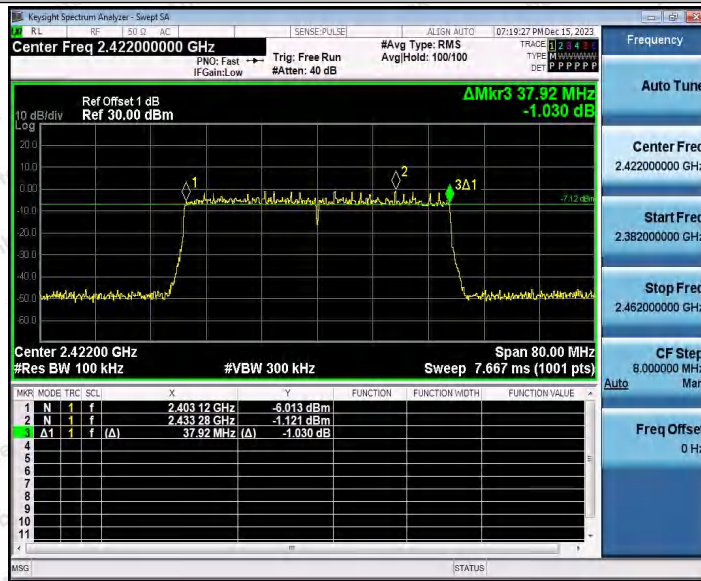

11AX40SISO_Ant1_2422