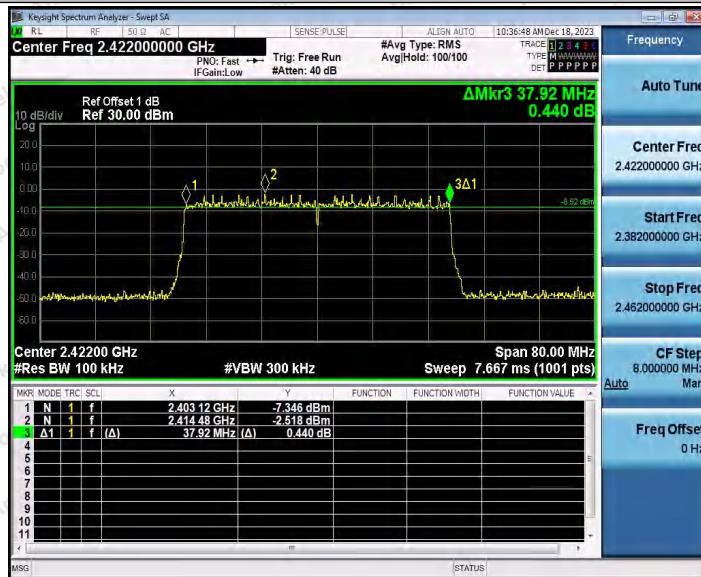

11AX40SISO_Ant2_2422

11AX40SISO_Ant1_2437

Shenzhen Anbotek Compliance Laboratory Limited

Address: 1/F., Building D, Sogood Science and Technology Park, Sanwei Community, Hangcheng Street, Bao'an District, Shenzhen, Guangdong, China.
Tel: (86) 0755-26066440 Fax: (86) 0755-26014772 Email: service@anbotek.com

Hotline
400-003-0500
www.anbotek.com.cn