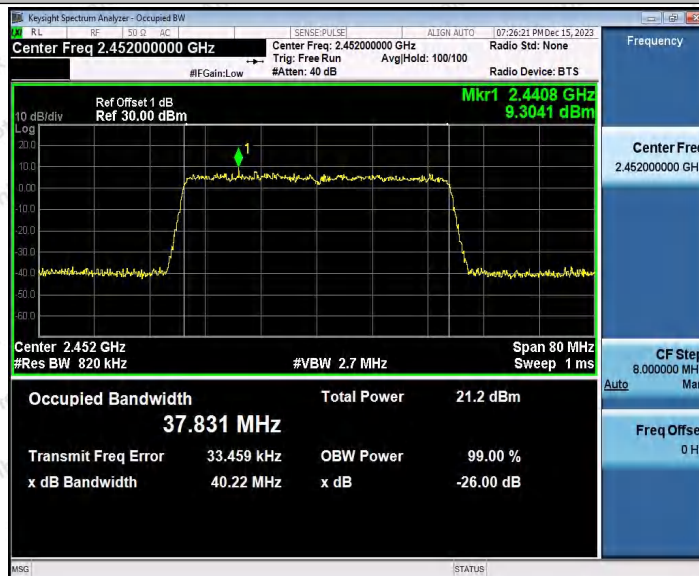

Hotline 400-003-0500  
 www.anbotek.com.cn

11AX40SISO\_Ant2\_2437

11AX40SISO\_Ant1\_2452