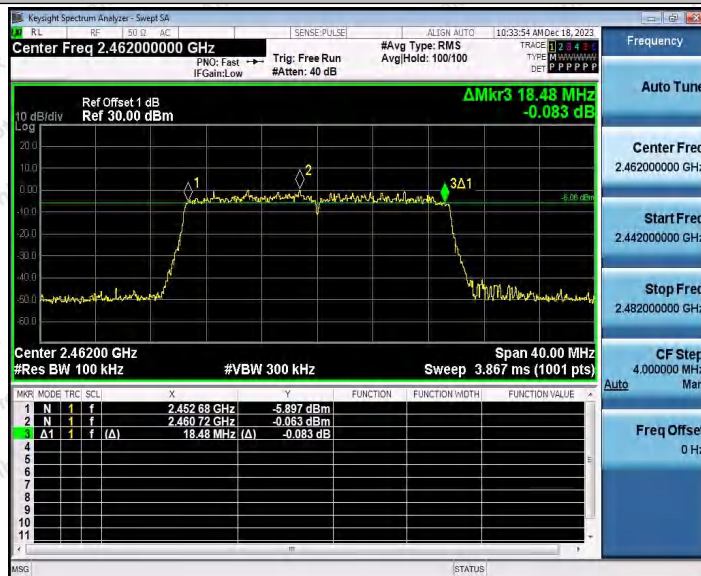

Hotline  
400-003-0500  
www.anbotek.com.cn

11AX20SISO\_Ant1\_2462

11AX20SISO\_Ant2\_2462