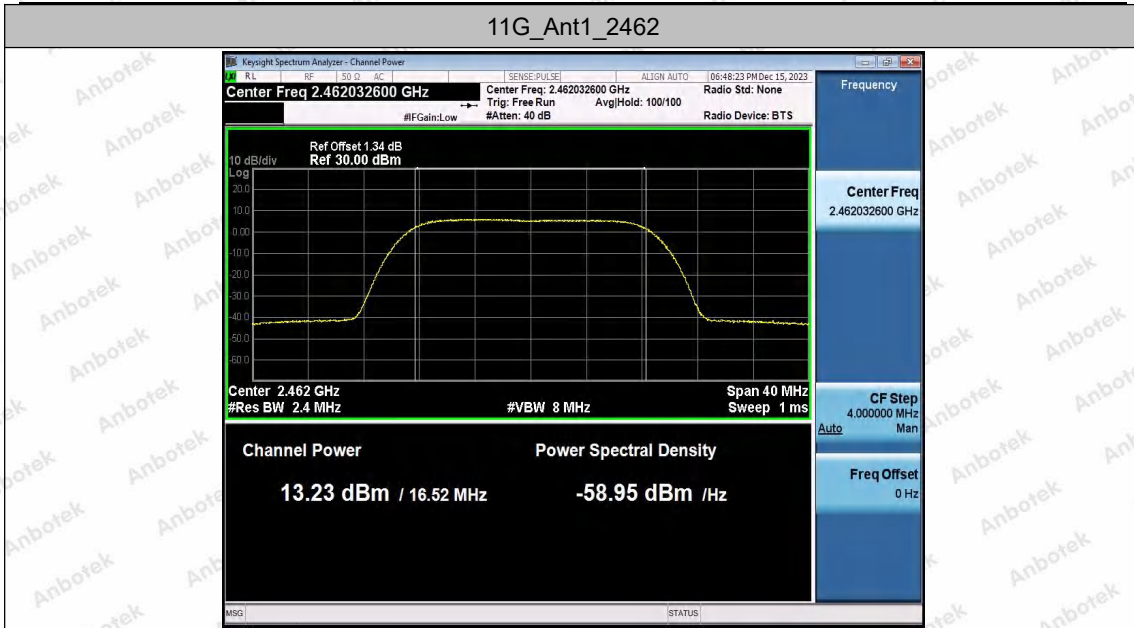

11N20SISO_Ant1_2412

Shenzhen Anbotek Compliance Laboratory Limited

Address: 1/F., Building D, Sogood Science and Technology Park, Sanwei Community, Hangcheng Street, Bao'an District, Shenzhen, Guangdong, China.
Tel: (86) 0755-26066440 Fax: (86) 0755-26014772 Email: service@anbotek.com

Hotline: 400-003-0500
www.anbotek.com.cn