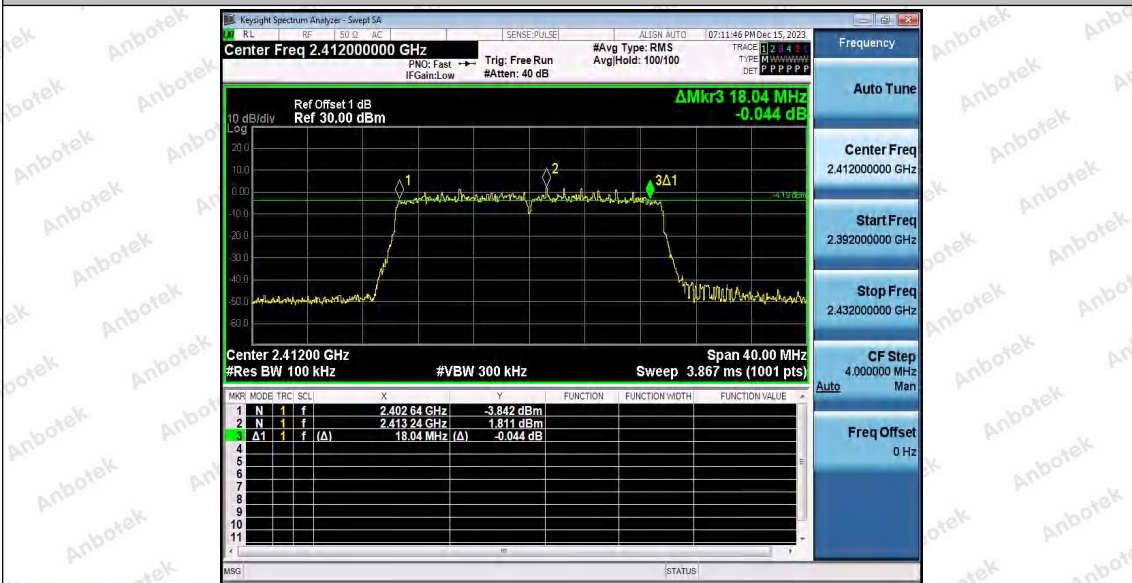

Hotline  
400-003-0500  
www.anbotek.com.cn

11N40SISO\_Ant2\_2452

11AX20SISO\_Ant1\_2412