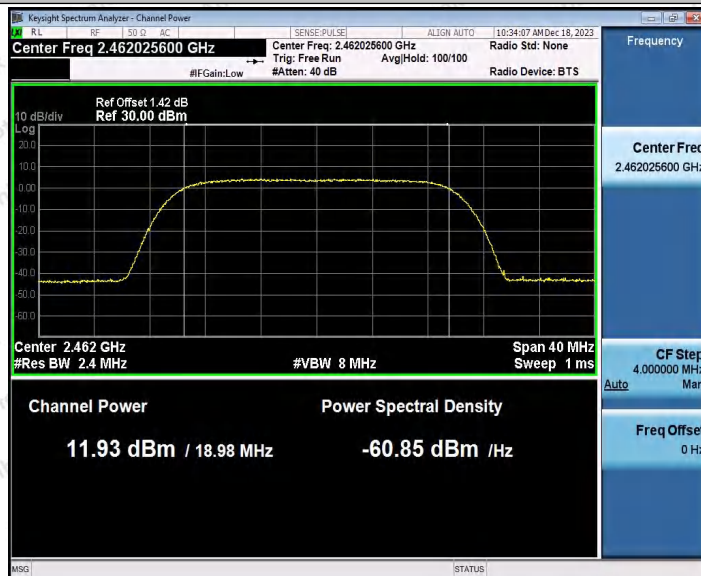

Hotline: 400-003-0500  
www.anbotek.com.cn

11AX20SISO\_Ant1\_2462

11AX20SISO\_Ant2\_2462