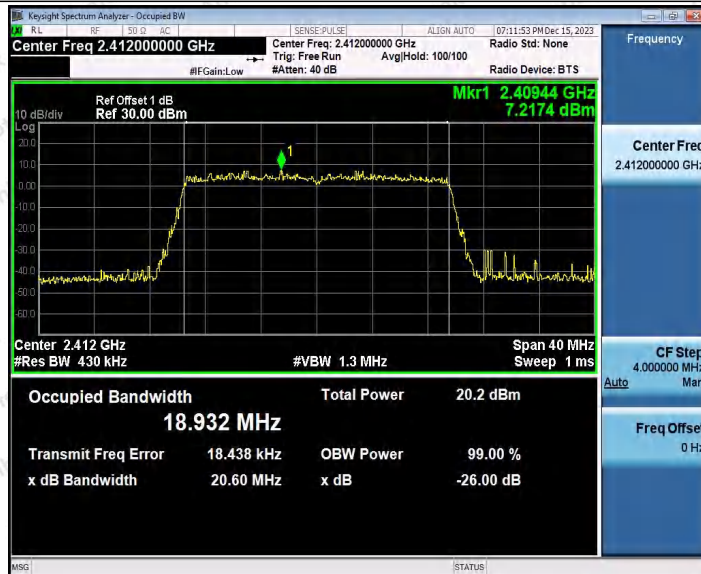

Shenzhen Anbotek Compliance Laboratory Limited

Address: 1/F., Building D, Sogood Science and Technology Park, Sanwei Community, Hangcheng Street, Bao'an District, Shenzhen, Guangdong, China.
Tel: (86) 0755-26066440 Fax: (86) 0755-26014772 Email: service@anbotek.com

Hotline 400-003-0500
www.anbotek.com.cn