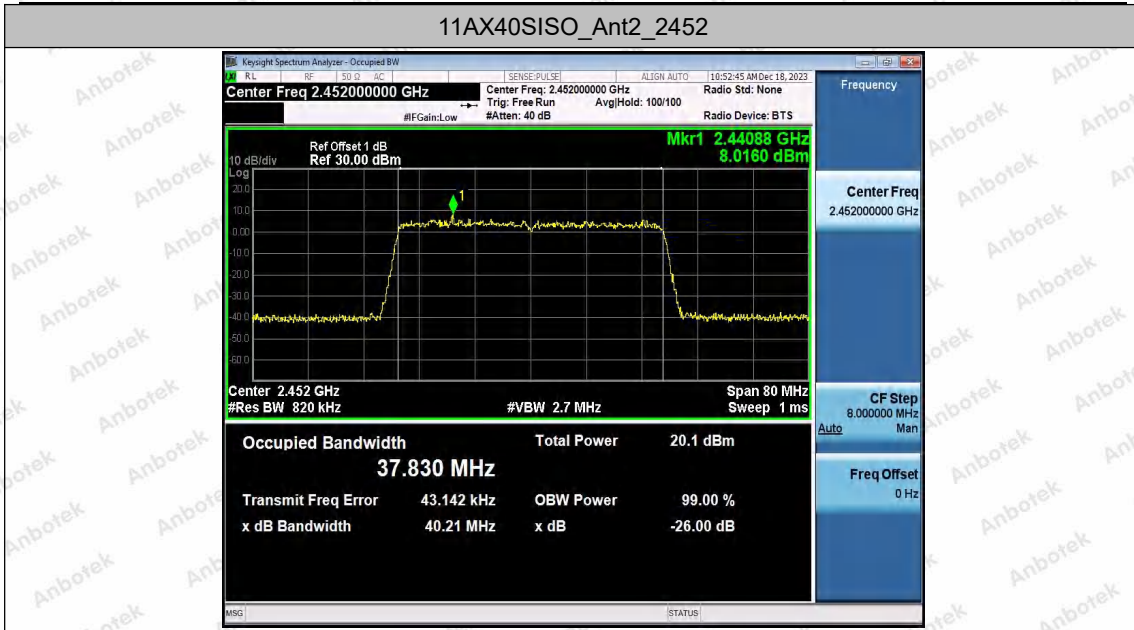

Shenzhen Anbotek Compliance Laboratory Limited

Address: 1/F., Building D, Sogood Science and Technology Park, Sanwei Community, Hangcheng Street, Bao'an District, Shenzhen, Guangdong, China.
Tel: (86) 0755-26066440 Fax: (86) 0755-26014772 Email: service@anbotek.com

Hotline
400-003-0500
www.anbotek.com.cn