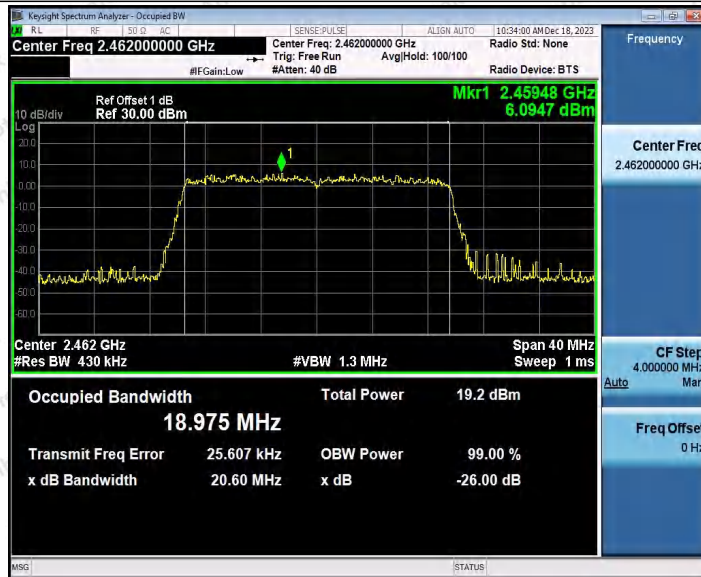

Shenzhen Anbotek Compliance Laboratory Limited

Address: 1/F., Building D, Sogood Science and Technology Park, Sanwei Community, Hangcheng Street, Bao'an District, Shenzhen, Guangdong, China.
Tel: (86) 0755-26066440 Fax: (86) 0755-26014772 Email: service@anbotek.com

Hotline 400-003-0500
www.anbotek.com.cn