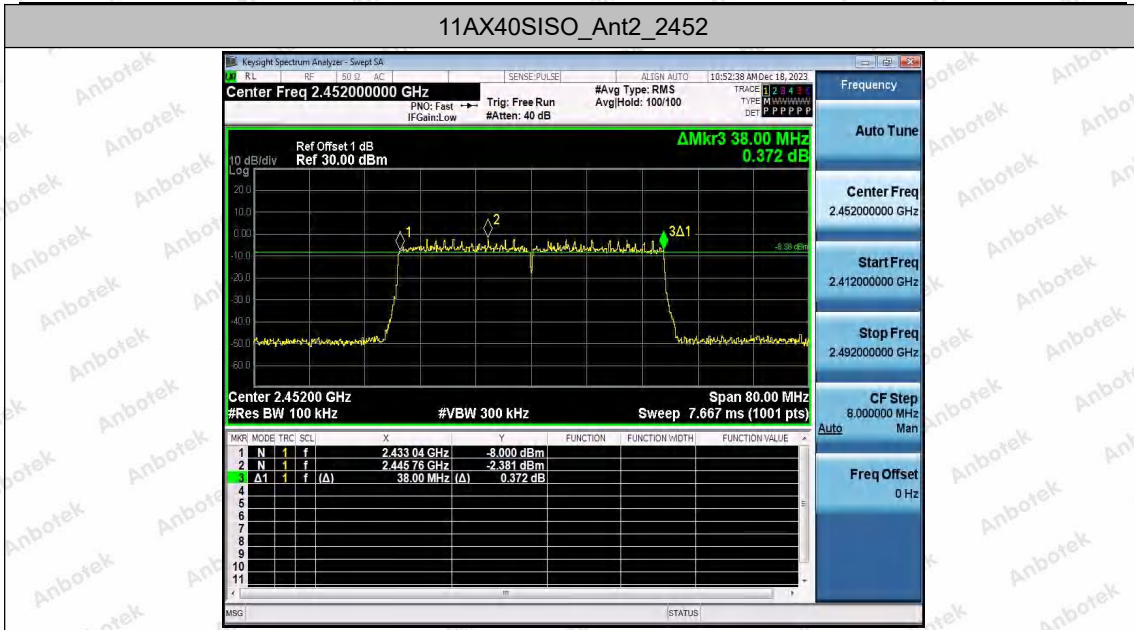

Shenzhen Anbotek Compliance Laboratory Limited

Address: 1/F., Building D, Sogood Science and Technology Park, Sanwei Community, Hangcheng Street, Bao'an District, Shenzhen, Guangdong, China.
Tel: (86) 0755-26066440 Fax: (86) 0755-26014772 Email: service@anbotek.com

Hotline
400-003-0500
www.anbotek.com.cn