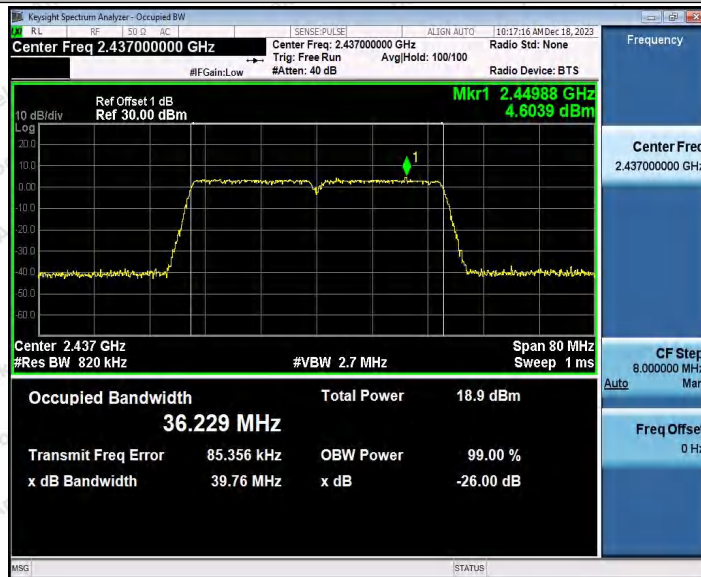

11N40SISO_Ant2_2437

11N40SISO_Ant1_2452

Shenzhen Anbotek Compliance Laboratory Limited

Address: 1/F., Building D, Sogood Science and Technology Park, Sanwei Community, Hangcheng Street, Bao'an District, Shenzhen, Guangdong, China.
Tel: (86) 0755-26066440 Fax: (86) 0755-26014772 Email: service@anbotek.com

Hotline
400-003-0500
www.anbotek.com.cn