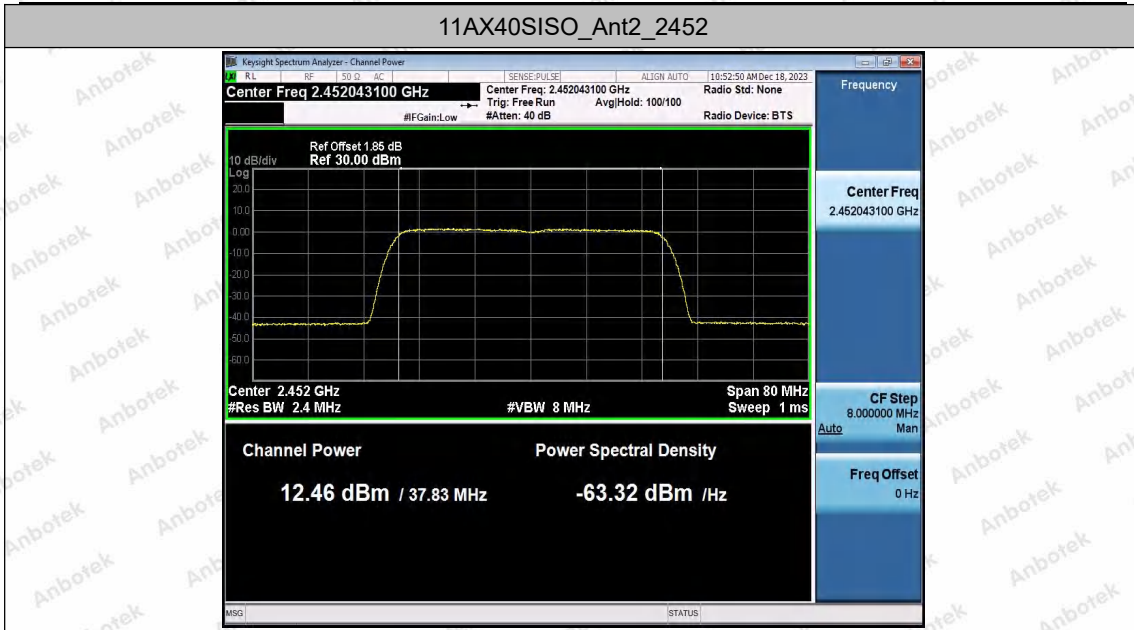

Shenzhen Anbotek Compliance Laboratory Limited

Address: 1/F., Building D, Sogood Science and Technology Park, Sanwei Community, Hangcheng Street, Bao'an District, Shenzhen, Guangdong, China.
Tel: (86) 0755-26066440 Fax: (86) 0755-26014772 Email: service@anbotek.com

Hotline
400-003-0500
www.anbotek.com.cn