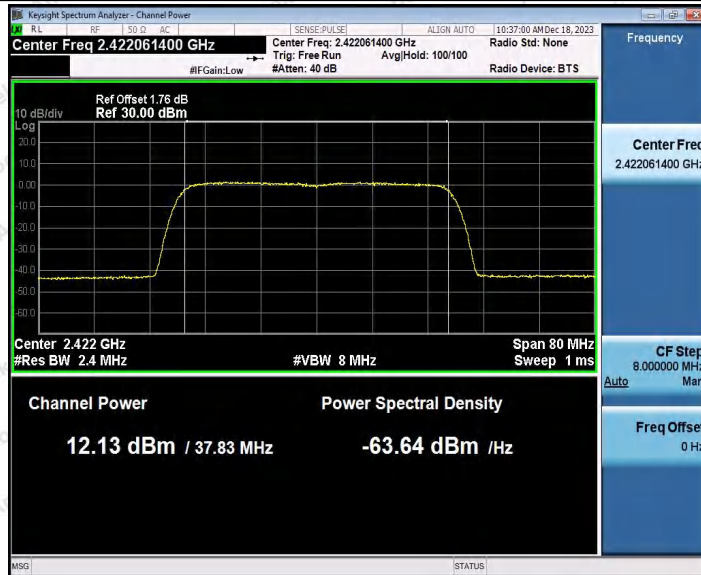

11AX40SISO_Ant2_2422

11AX40SISO_Ant1_2437

Shenzhen Anbotek Compliance Laboratory Limited

Address: 1/F., Building D, Sogood Science and Technology Park, Sanwei Community, Hangcheng Street, Bao'an District, Shenzhen, Guangdong, China.
Tel: (86) 0755-26066440 Fax: (86) 0755-26014772 Email: service@anbotek.com

Hotline
400-003-0500
www.anbotek.com.cn