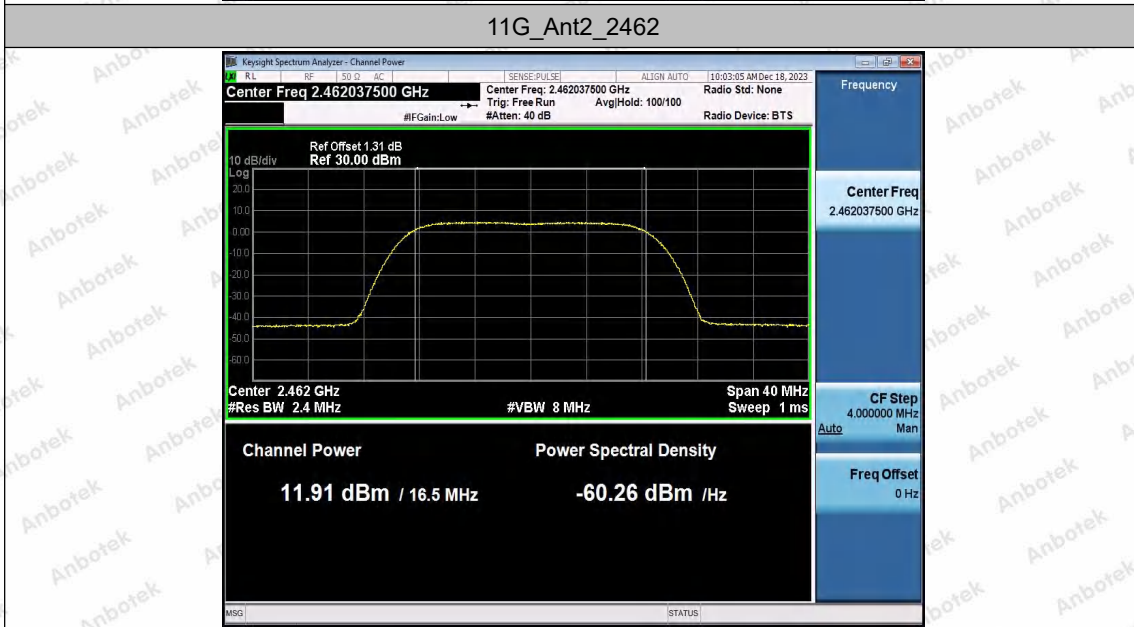

11N20SISO_Ant1_2412

Shenzhen Anbotek Compliance Laboratory Limited

Address: 1/F., Building D, Sogood Science and Technology Park, Sanwei Community, Hangcheng Street, Bao'an District, Shenzhen, Guangdong, China.
Tel: (86) 0755-26066440 Fax: (86) 0755-26014772 Email: service@anbotek.com

Hotline: 400-003-0500
www.anbotek.com.cn