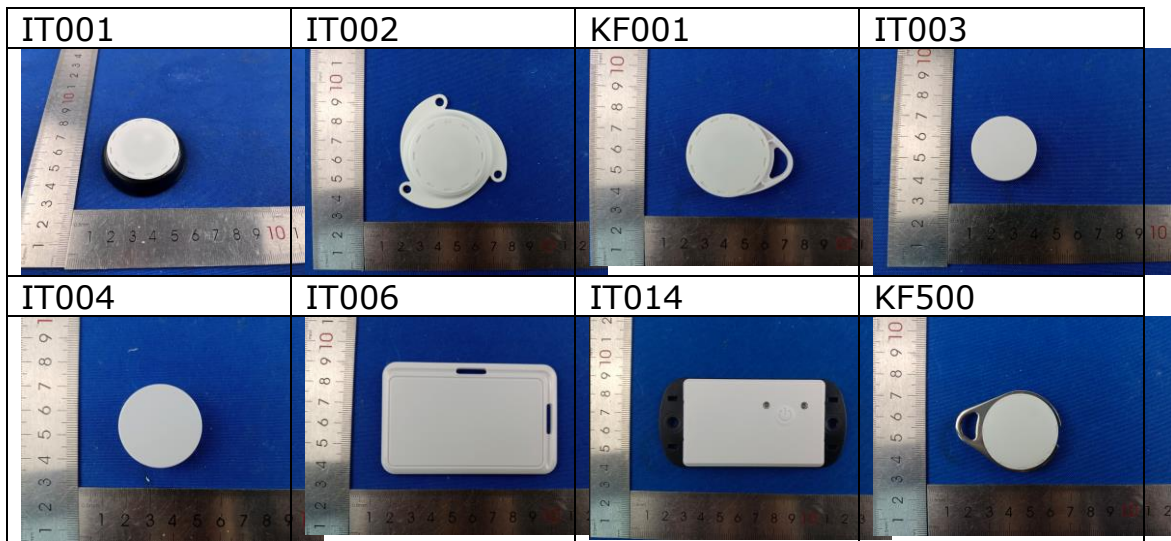

Product Similarity Declaration

Product name: M_26 IT001 TAG

Model name: IT001, IT002, KF001, IT003, IT004, IT006, IT014, KF500

FCC ID: 2AWJD-IT001A

We (Tatwah SA.) hereby state that all the models are electrical identical including the same software parameter and hardware design (i.e., circuit design, PCB Layout, RF module/circuit, antenna type(s) , components on PCB, etc.), the differences are the appearance, internal mechanical structure and design (such as IT014, IT006 receiver antenna locaiton).

Demonstrate the detail (descriptions and pictures) as to the difference list above.