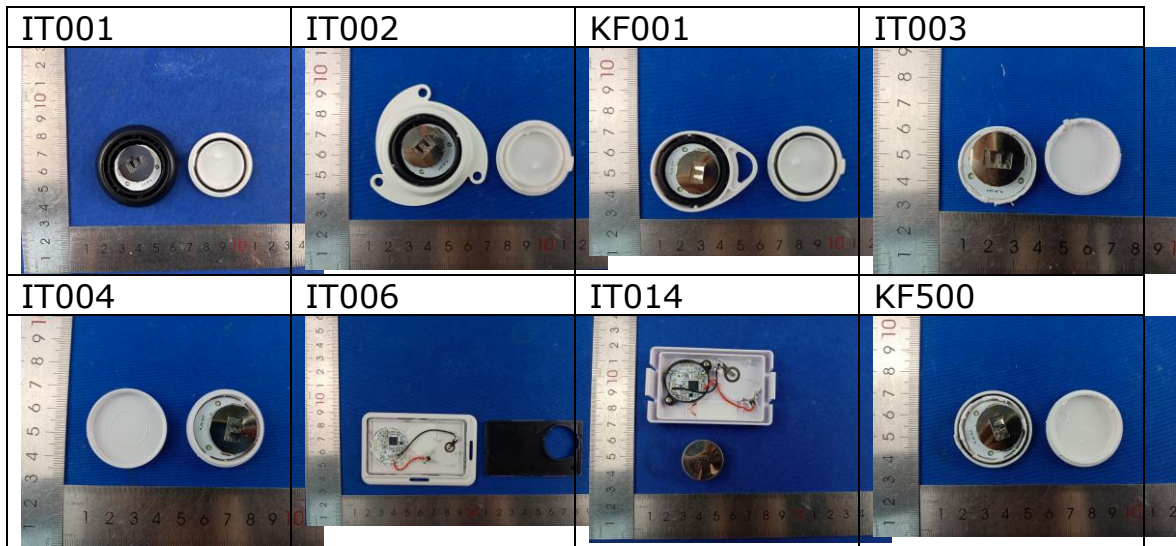

Tatwah SA

Signature:

Name: Peter Egli

Title: CEO

Date: 9.14.2023