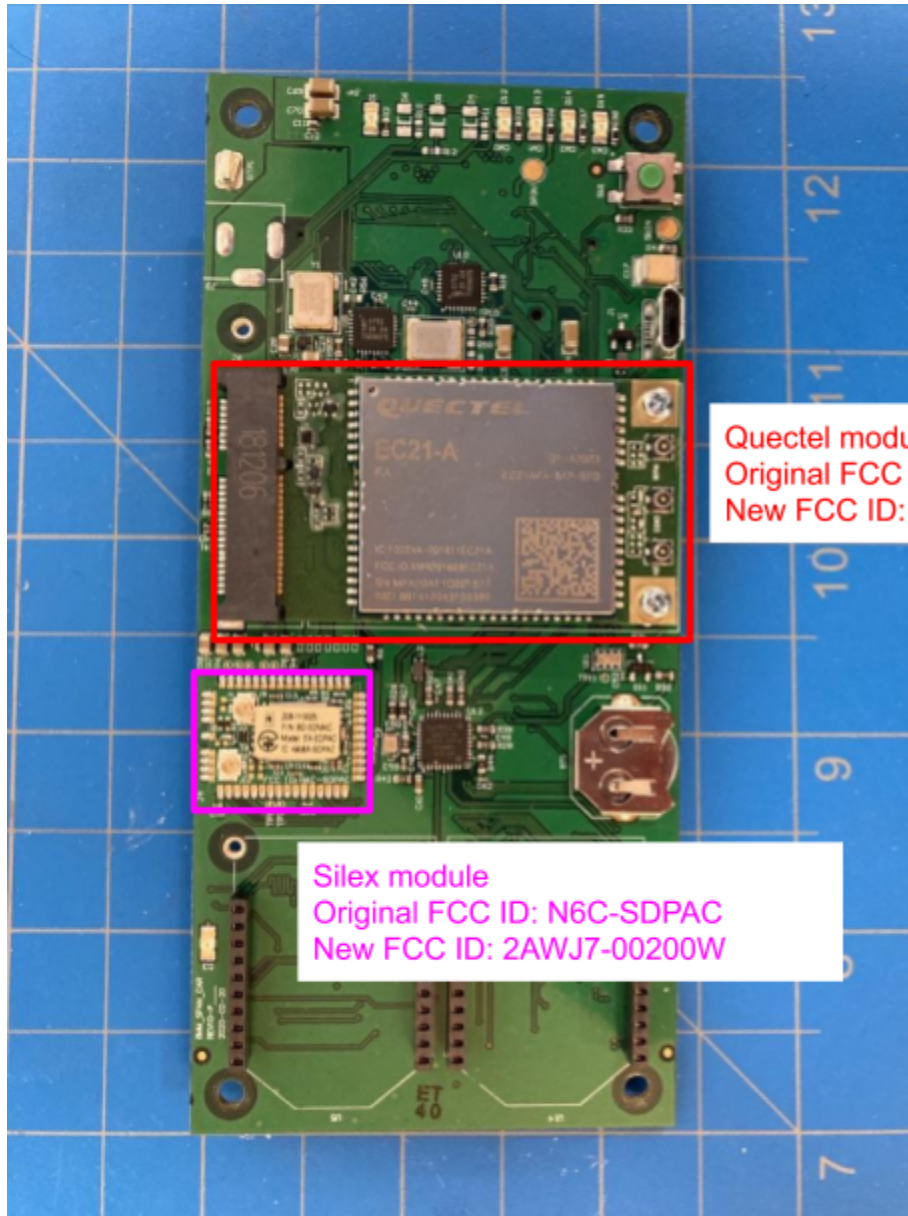

FCC Certification: Wireless Module Locations

Quectel module
Original FCC ID: XMR201606EC21A
New FCC ID: 2AWJ7-00200C

Silex module
Original FCC ID: N6C-SDPAC
New FCC ID: 2AWJ7-00200W

silex technology, Inc. Original FCC ID: N6C-SDPAC
Original Grant Date: 11/20/2017
Span.IO, Inc. New FCC ID: 2AWJ7-00200W

(photo from original grant)

Quectel Wireless Solutions Co., Ltd. Original FCC ID: XMR201606EC21A
Original Grant Date: 04/13/2017
Span.IO, Inc. New FCC ID: 2AWJ7-00200C

(photo from original grant)