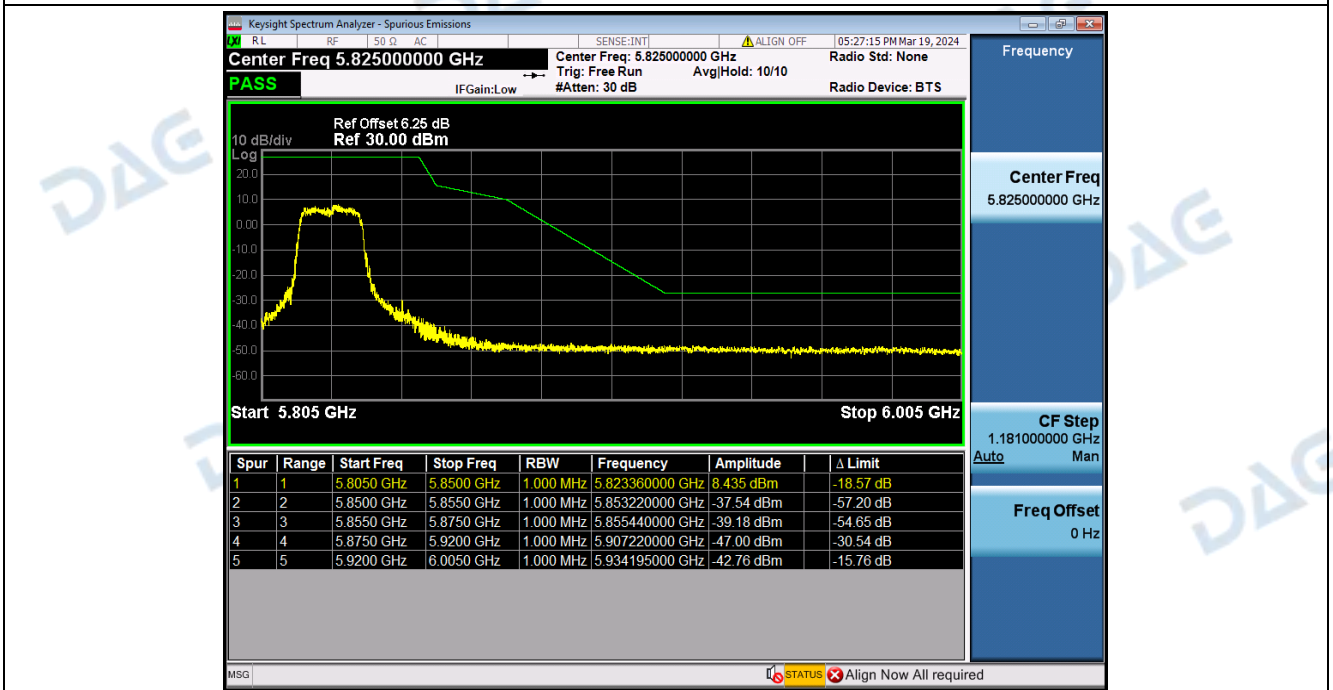

Bandedge_NVNT_ANT1_802_11n(HT20)_5825

Bandedge_NVNT_ANT2_802_11n(HT20)_5825