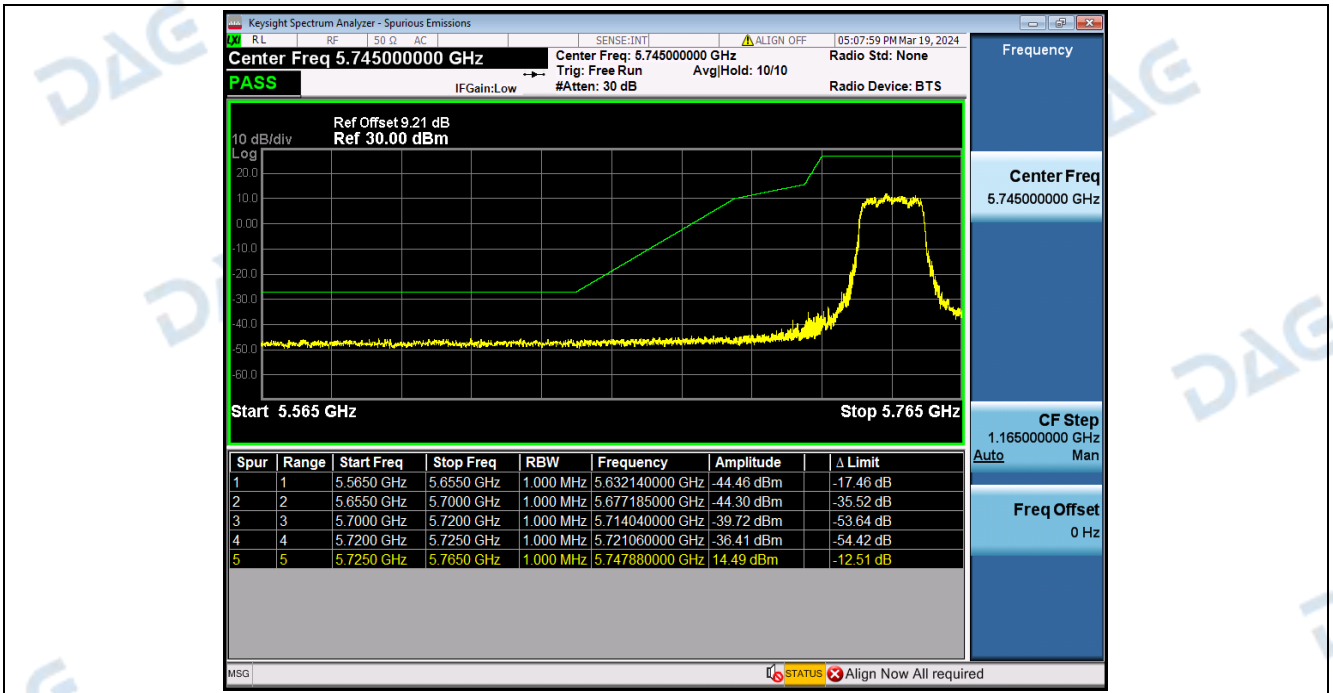

Bandedge_NVNT_ANT1_802_11n(HT20)_5825

Bandedge_NVNT_ANT2_802_11n(HT20)_5825