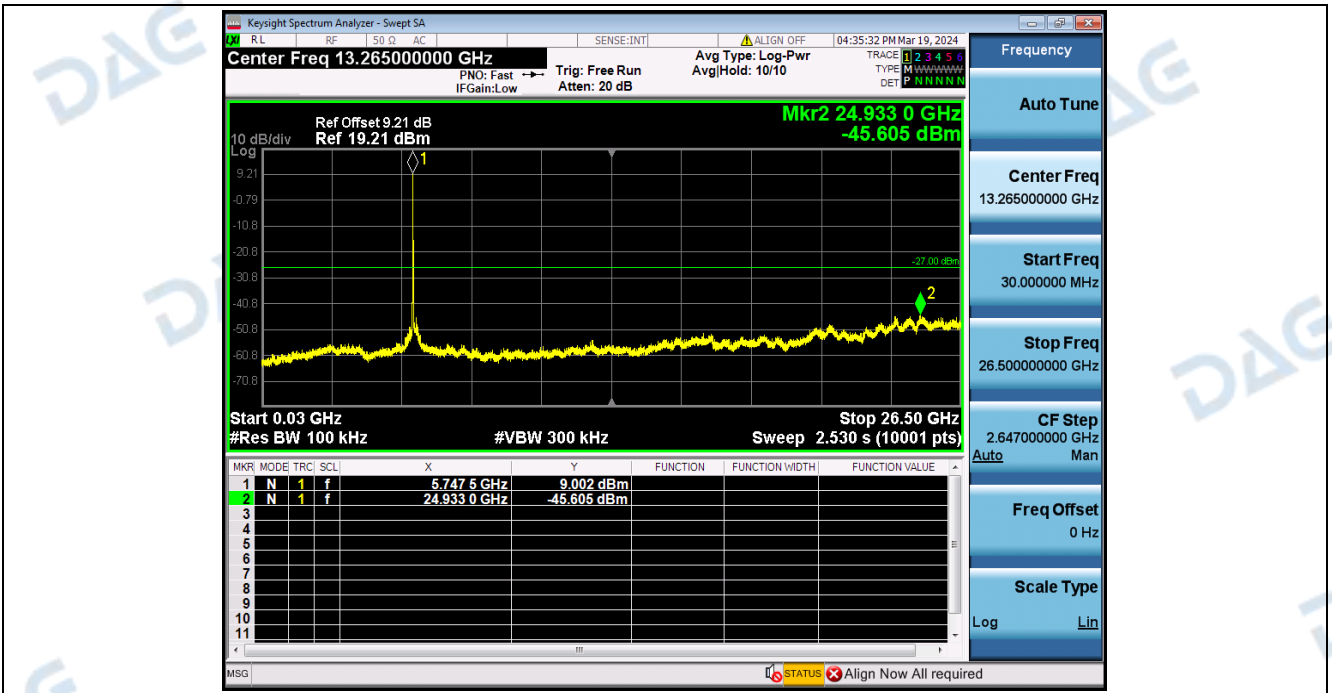

Spurious_Emission_NVNT_ANT1_802_11a_5785

Spurious_Emission_NVNT_ANT2_802_11a_5785