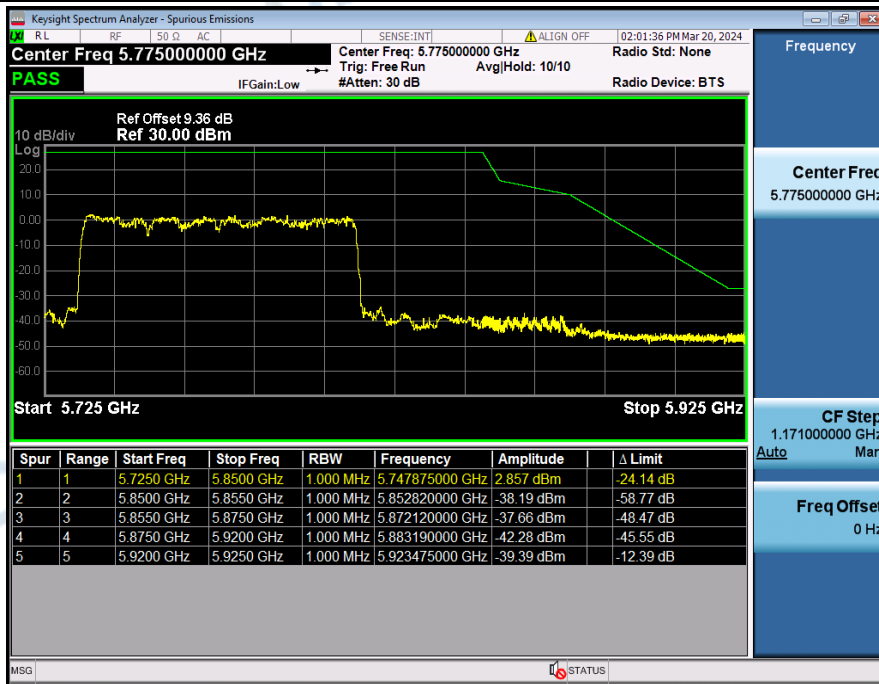

Bandedge_NVNT_ANT3_802_11ax(HE80)_5775_low