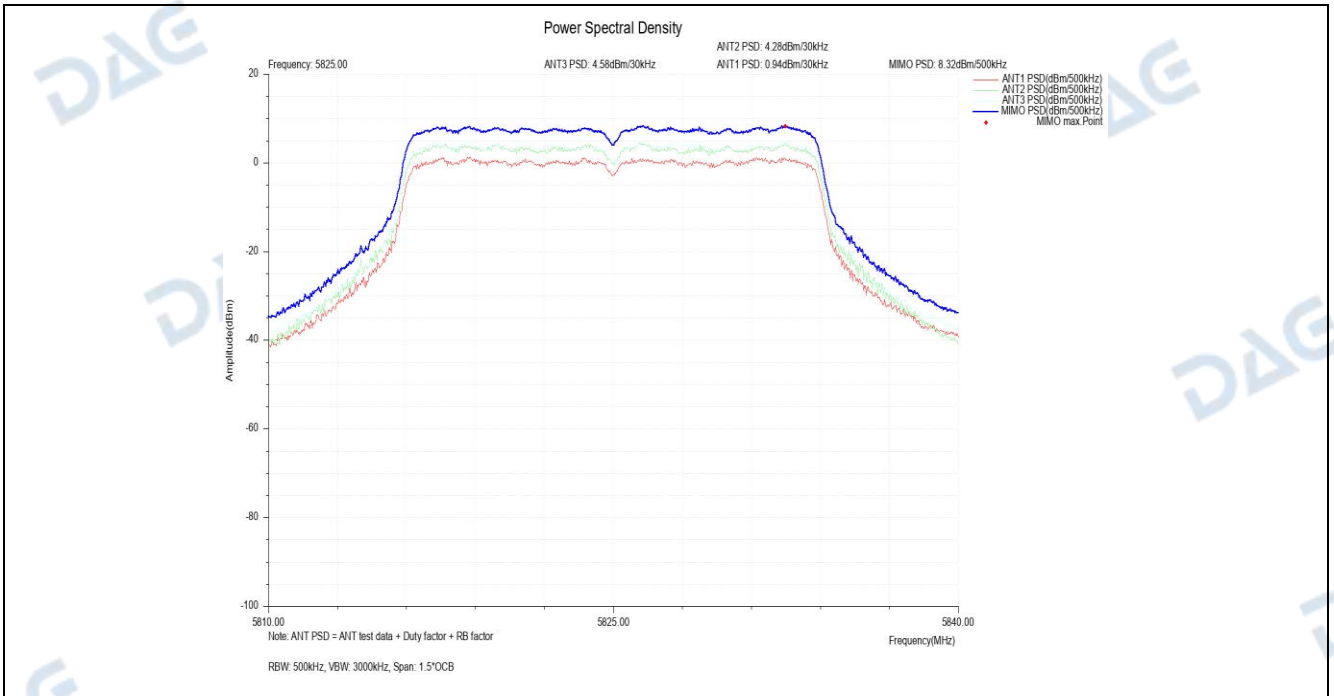

NVNT_MIMO_TX_802_11ax(HE20)_Power_Spectral_Density_5785