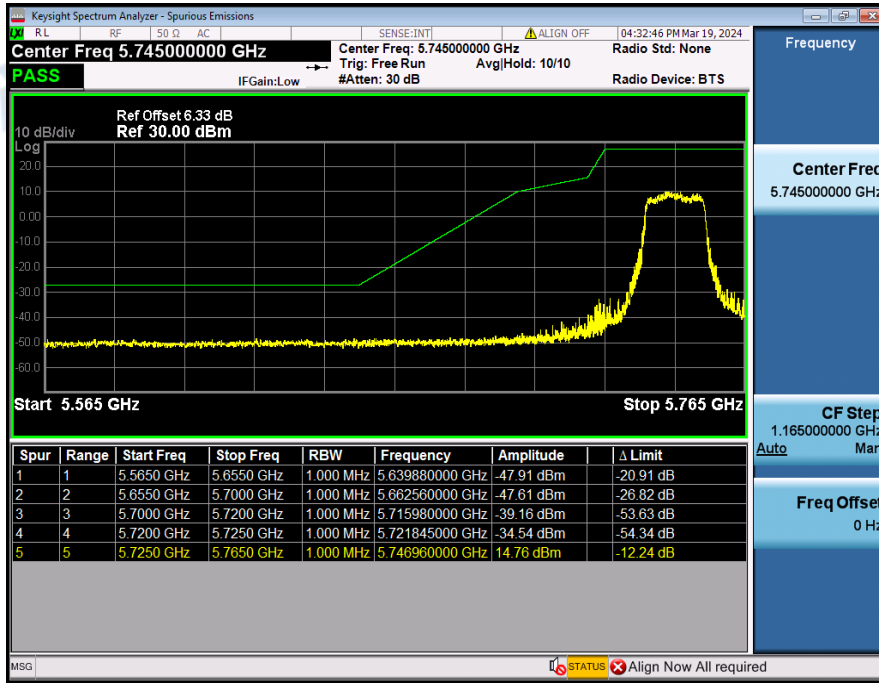

NVNT	ANT3	802.11ax(HE80)	MCH	5850-5855	5852.900	-33.28	20.39	Pass
NVNT	ANT3	802.11ax(HE80)	MCH	5855-5875	5871.540	-33.00	10.97	Pass
NVNT	ANT3	802.11ax(HE80)	MCH	5875-5920	5878.645	-36.38	7.00	Pass
NVNT	ANT3	802.11ax(HE80)	MCH	5920-5925	5921.535	-39.28	-27.00	Pass

Bandedge_NVNT_ANT1_802_11a_5745