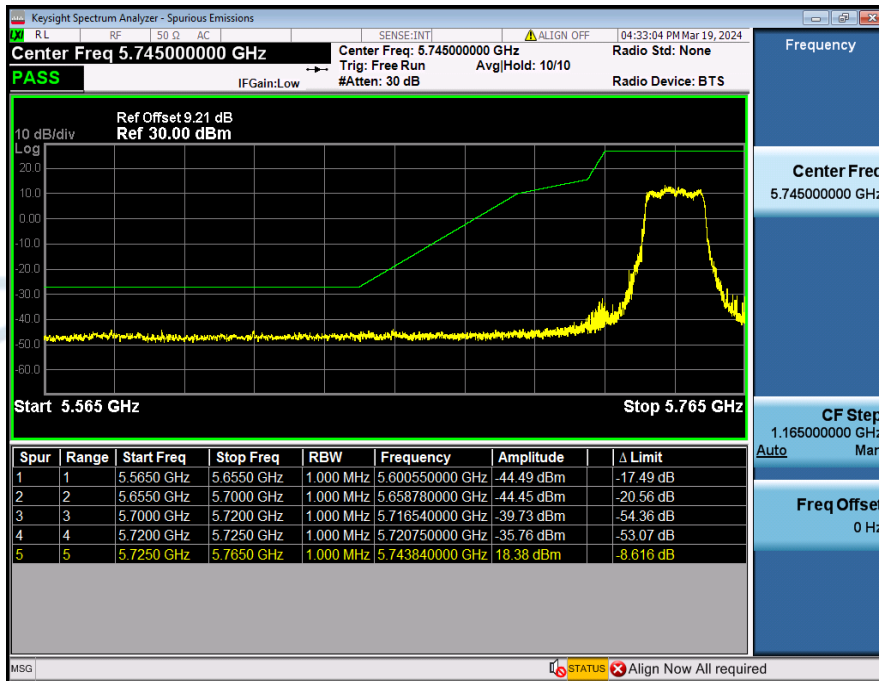

Bandedge_NVNT_ANT2_802_11a_5745

Bandedge_NVNT_ANT3_802_11a_5745