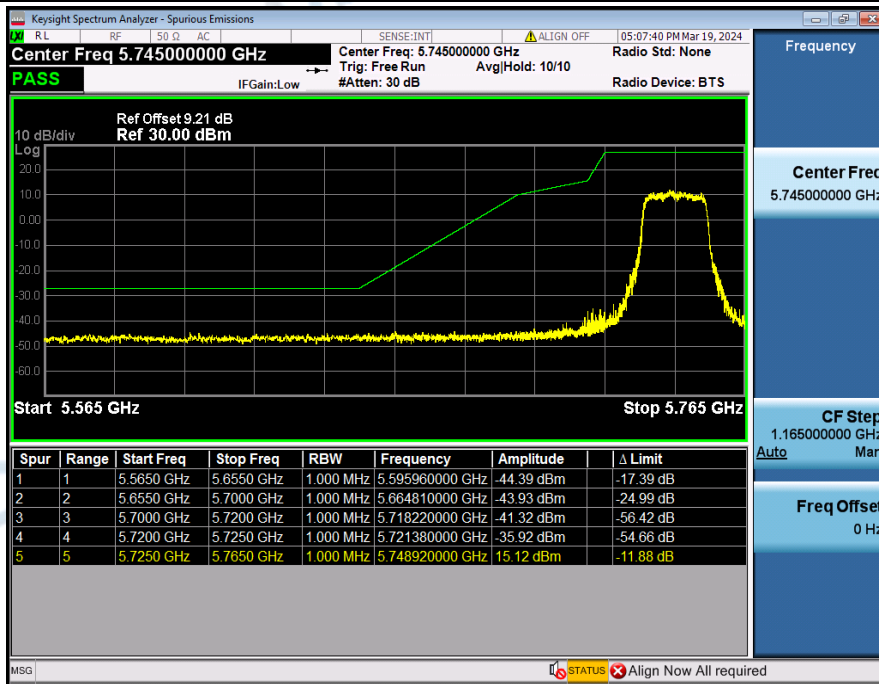

Bandedge_NVNT_ANT3_802_11n(HT20)_5745