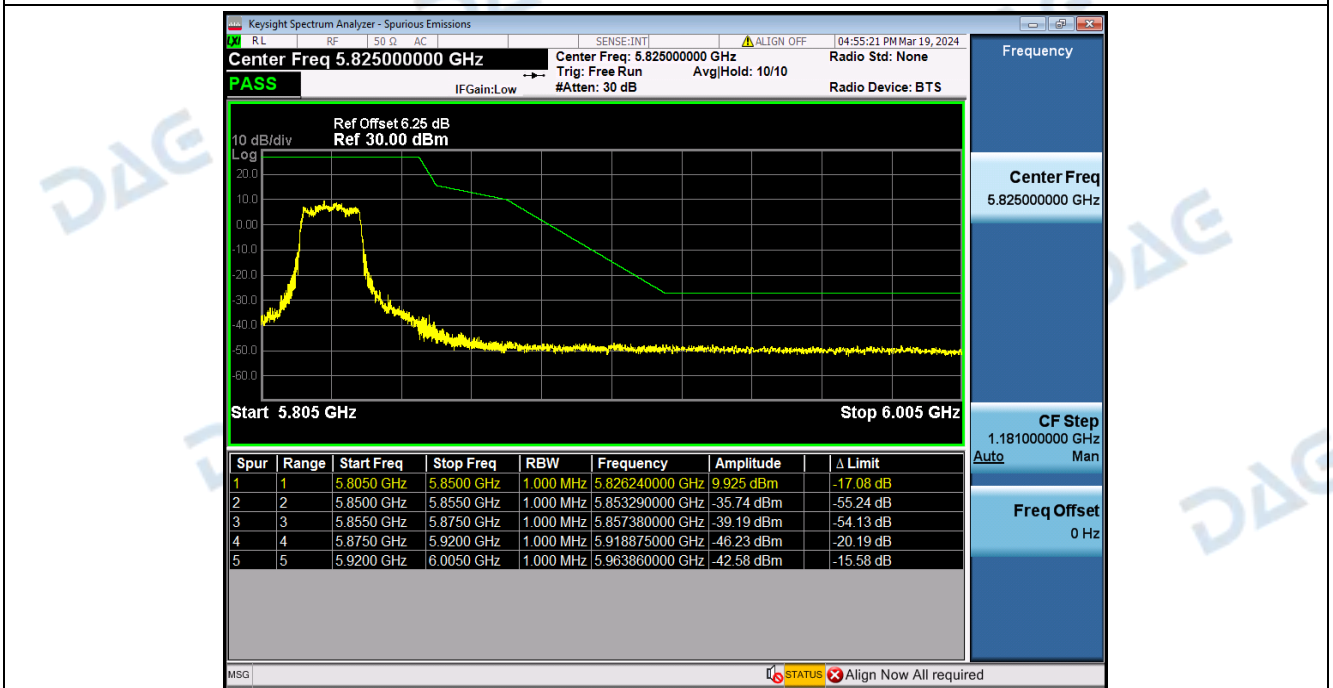

Bandedge_NVNT_ANT2_802_11a_5825