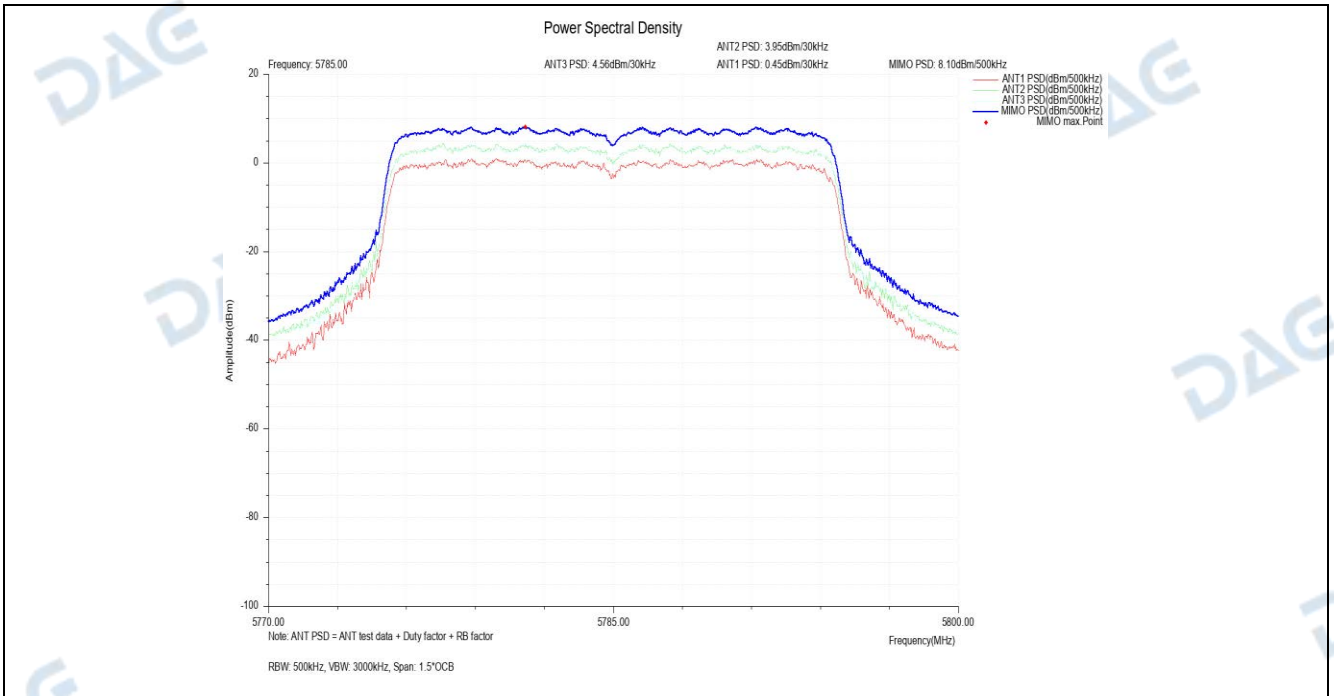

NVNT_MIMO_TX_802_11n(HT40)_Power_Spectral_Density_5755