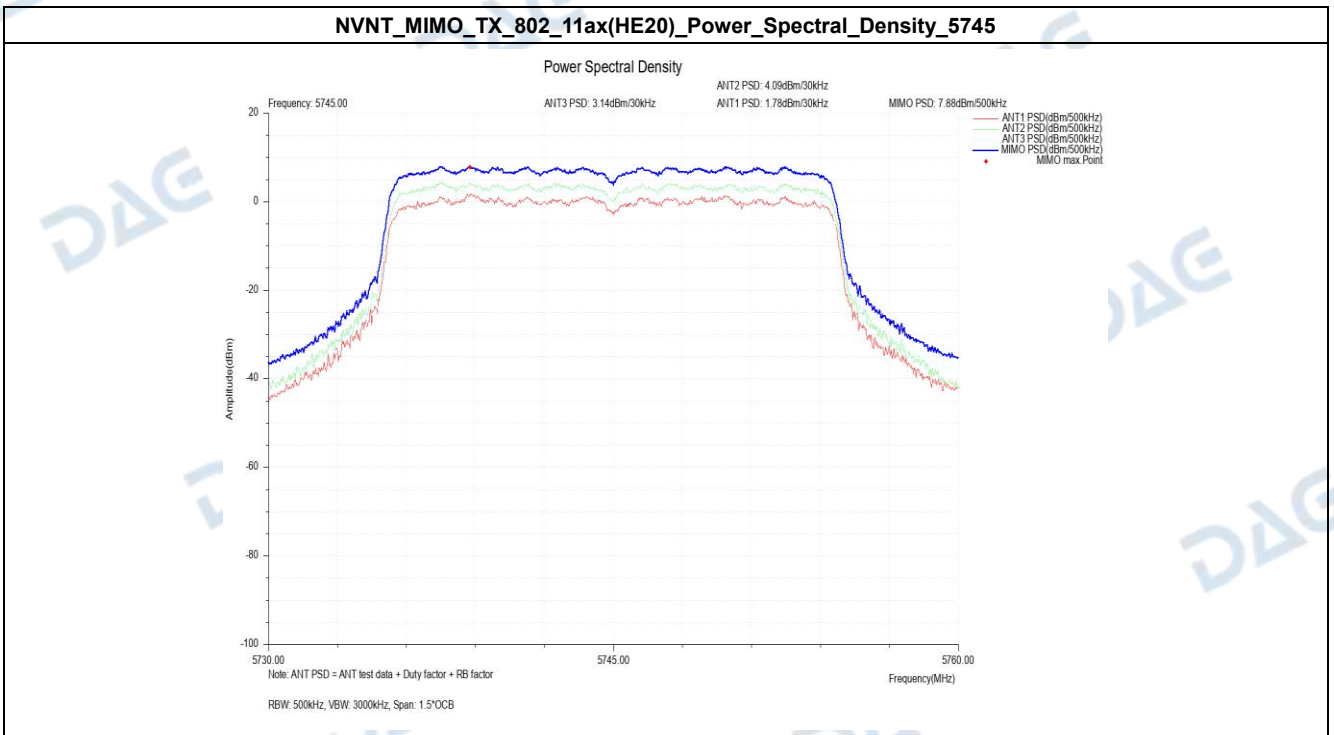

NVNT_MIMO_TX_802_11ax(HE20)_Power_Spectral_Density_5785