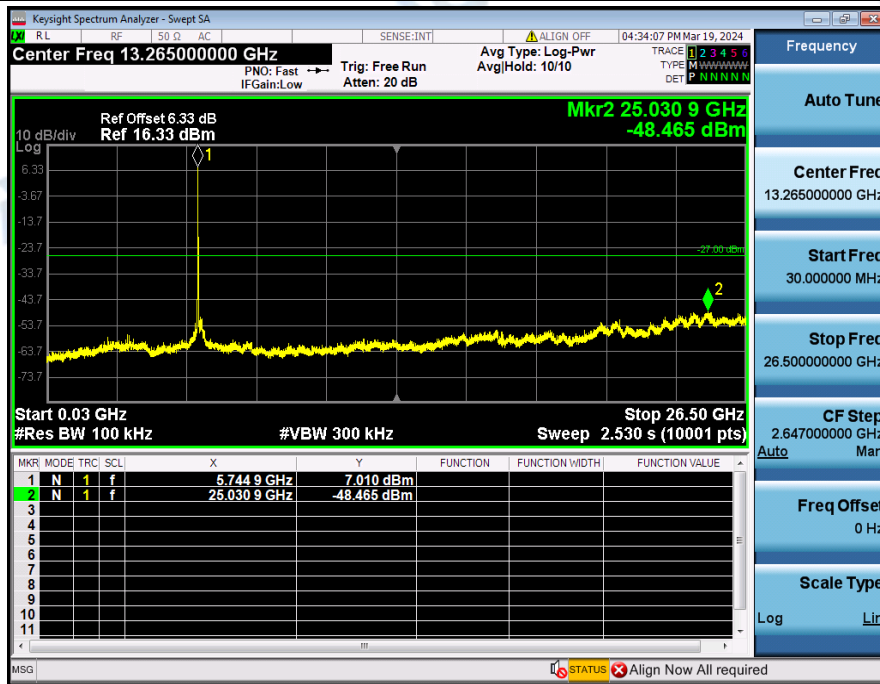

Spurious_Emission_NVNT_ANT1_802_11a_5745