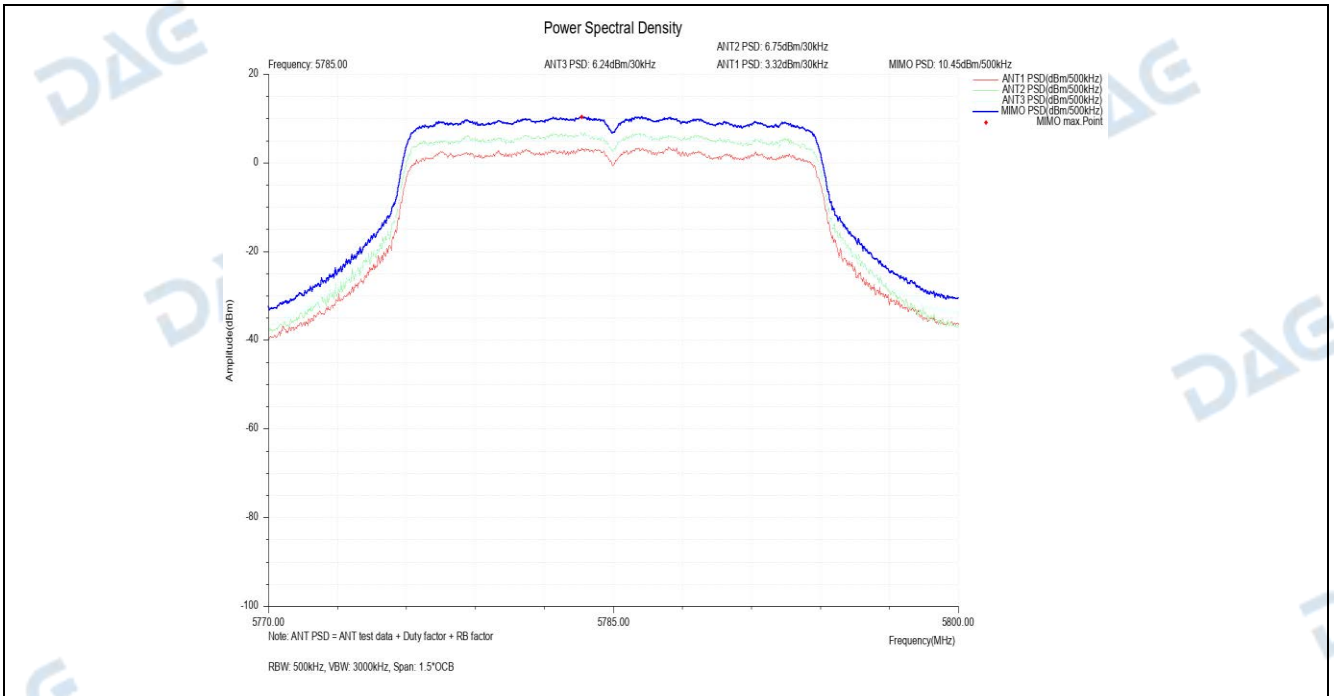

NVNT_MIMO_TX_802_11ac(VHT20)_Power_Spectral_Density_5745