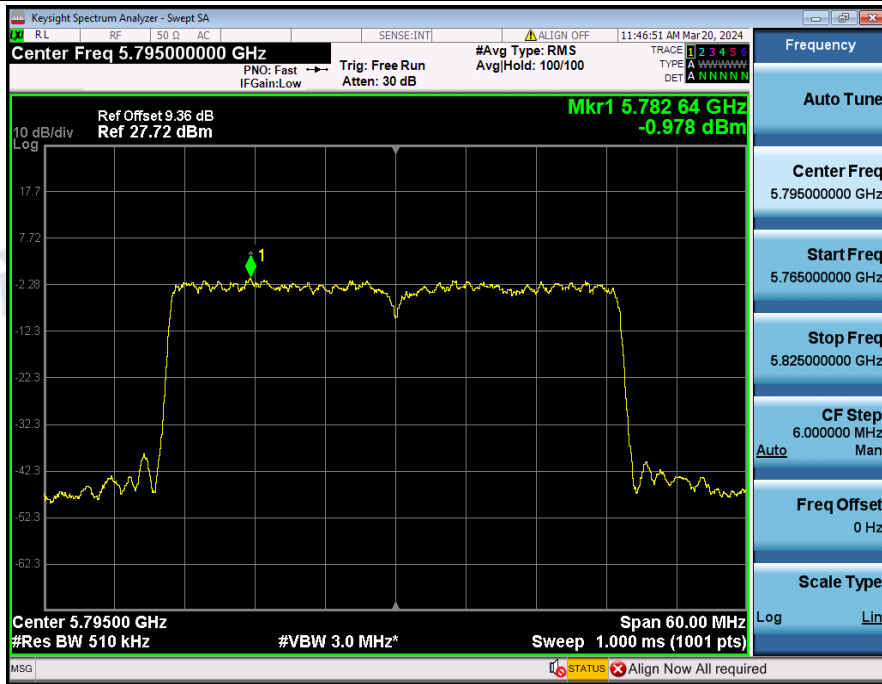

Power_Spectral_Density_NVNT_ANT1_802_11ax(HE40)_5795

Power_Spectral_Density_NVNT_ANT2_802_11ax(HE40)_5795

Power_Spectral_Density_NVNT_ANT3_802_11ax(HE40)_5795

Power_Spectral_Density_NVNT_ANT1_802_11ac(VHT80)_5775