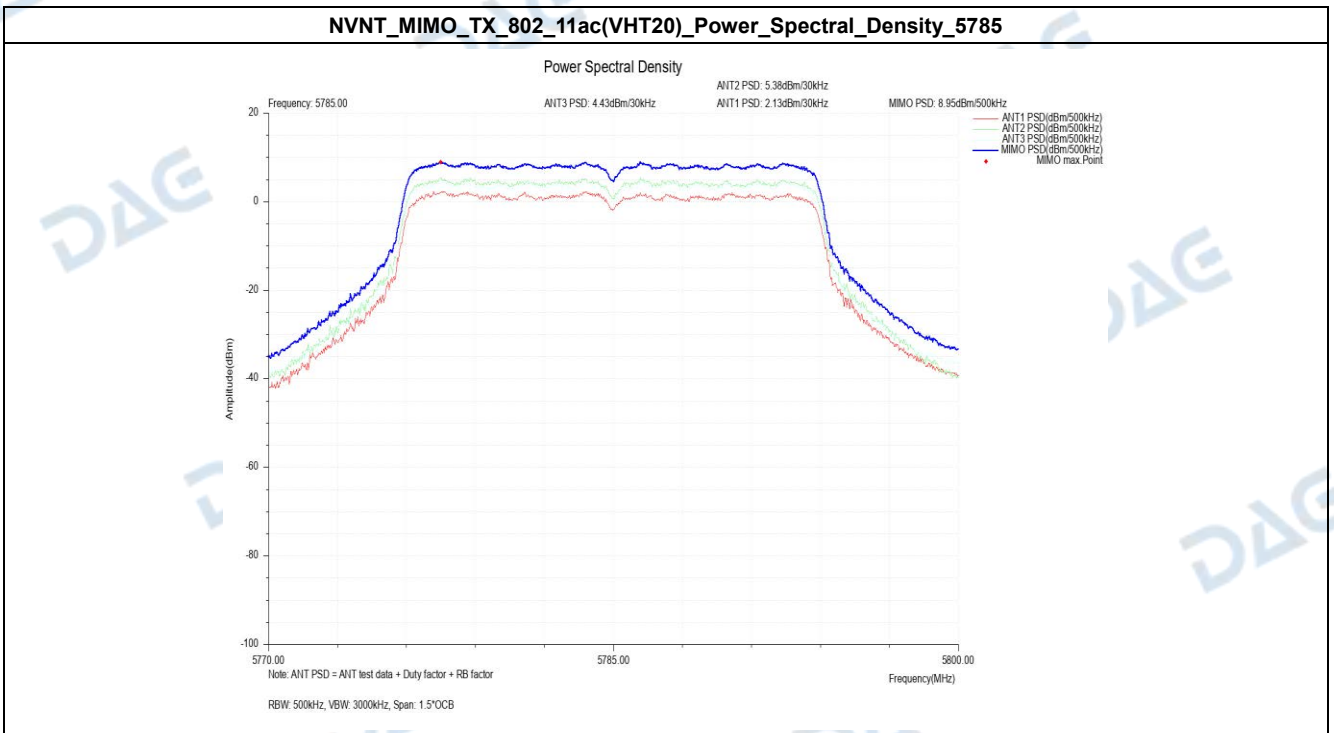

NVNT_MIMO_TX_802_11ac(VHT20)_Power_Spectral_Density_5825