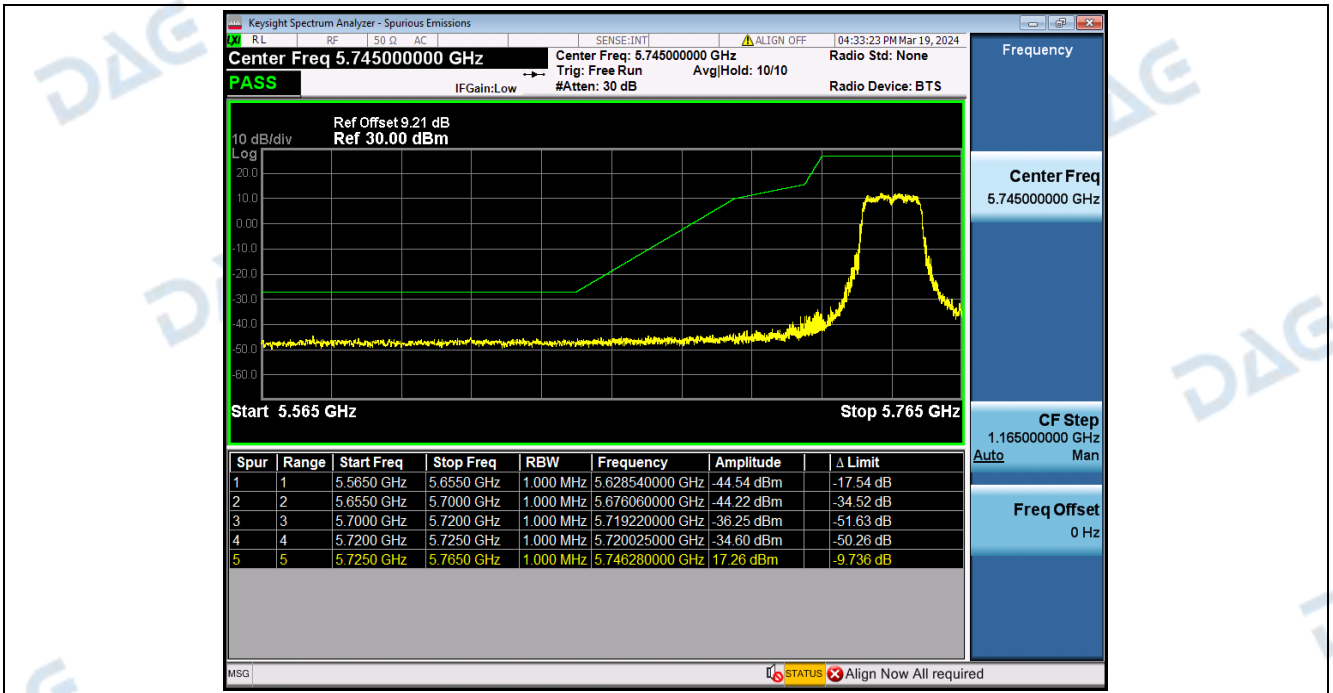

Bandedge_NVNT_ANT1_802_11a_5825