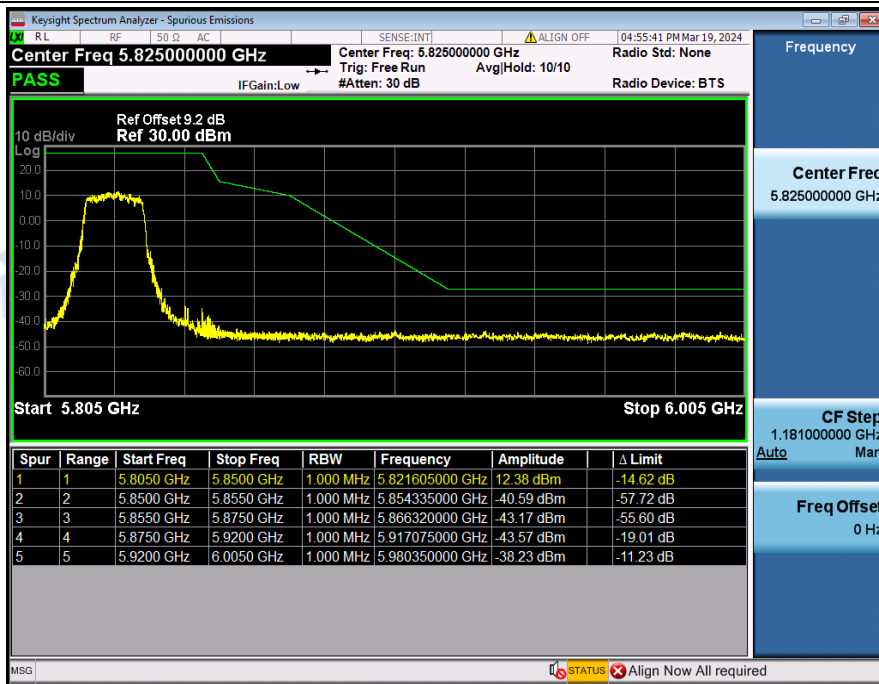

Bandedge_NVNT_ANT3_802_11a_5825