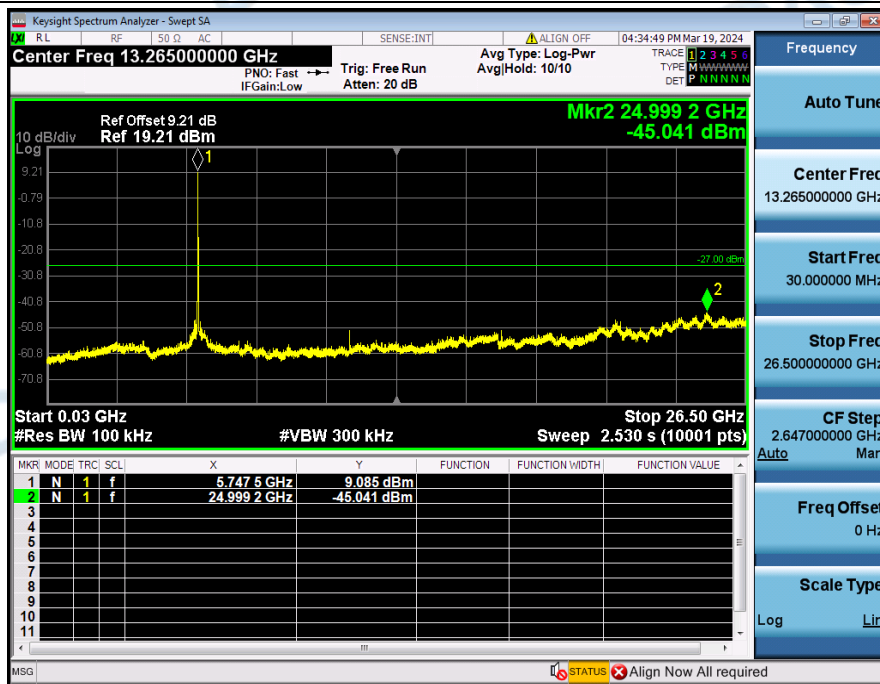

Spurious_Emission_NVNT_ANT2_802_11a_5745

Spurious_Emission_NVNT_ANT3_802_11a_5745