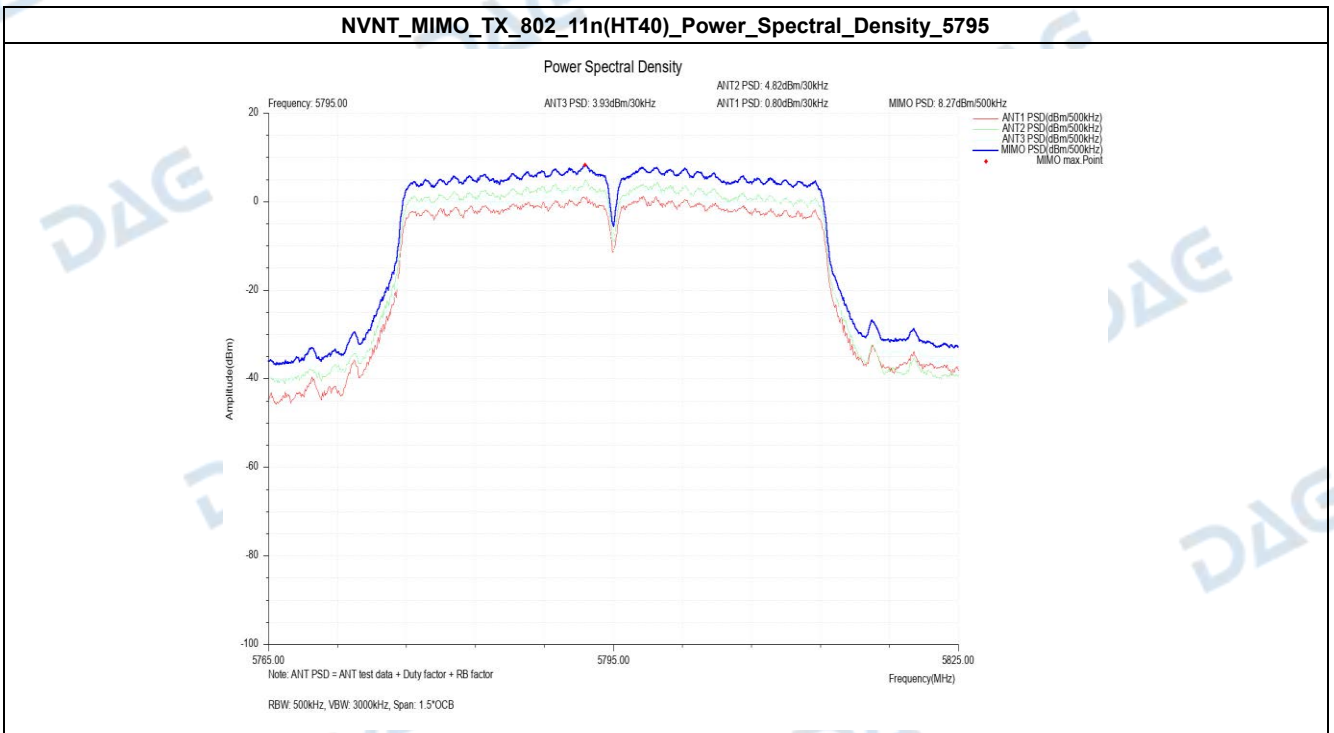

NVNT_MIMO_TX_802_11ac(VHT20)_Power_Spectral_Density_5745

NVNT_MIMO_TX_802_11ac(VHT20)_Power_Spectral_Density_5825

NVNT_MIMO_TX_802_11ax(HE20)_Power_Spectral_Density_5785

NVNT_MIMO_TX_802_11n(HT40)_Power_Spectral_Density_5755