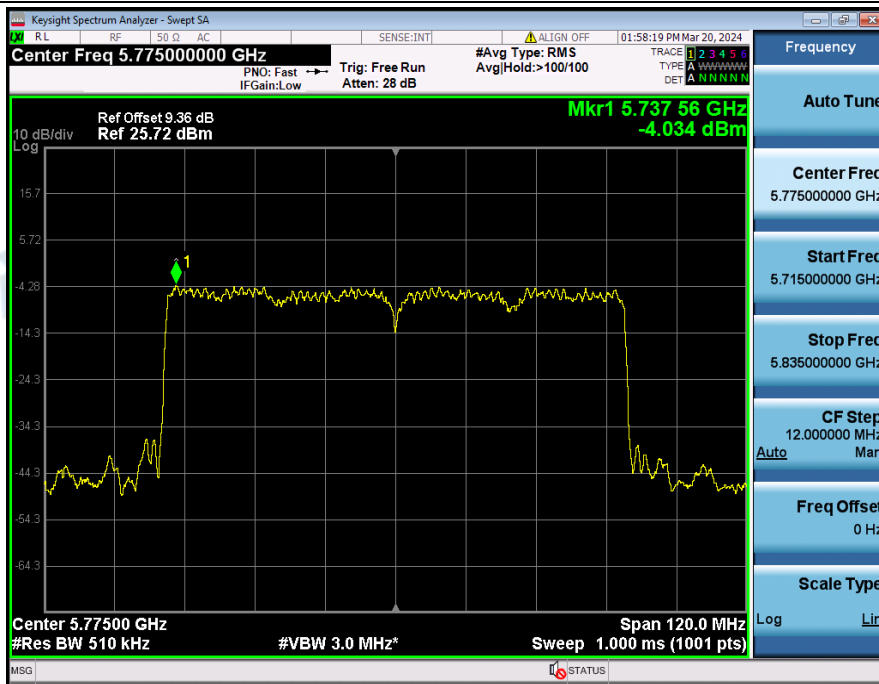

Power_Spectral_Density_NVNT_ANT2_802_11ac(VHT80)_5775

Power_Spectral_Density_NVNT_ANT3_802_11ac(VHT80)_5775

Power_Spectral_Density_NVNT_ANT1_802_11ax(HE80)_5775

Power_Spectral_Density_NVNT_ANT2_802_11ax(HE80)_5775