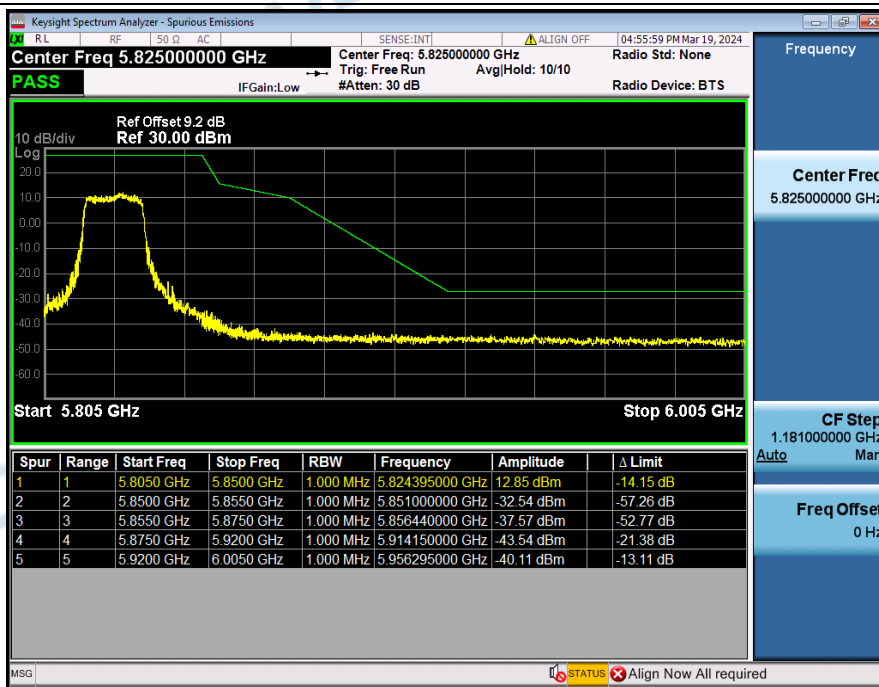

Bandedge_NVNT_ANT1_802_11n(HT20)_5745