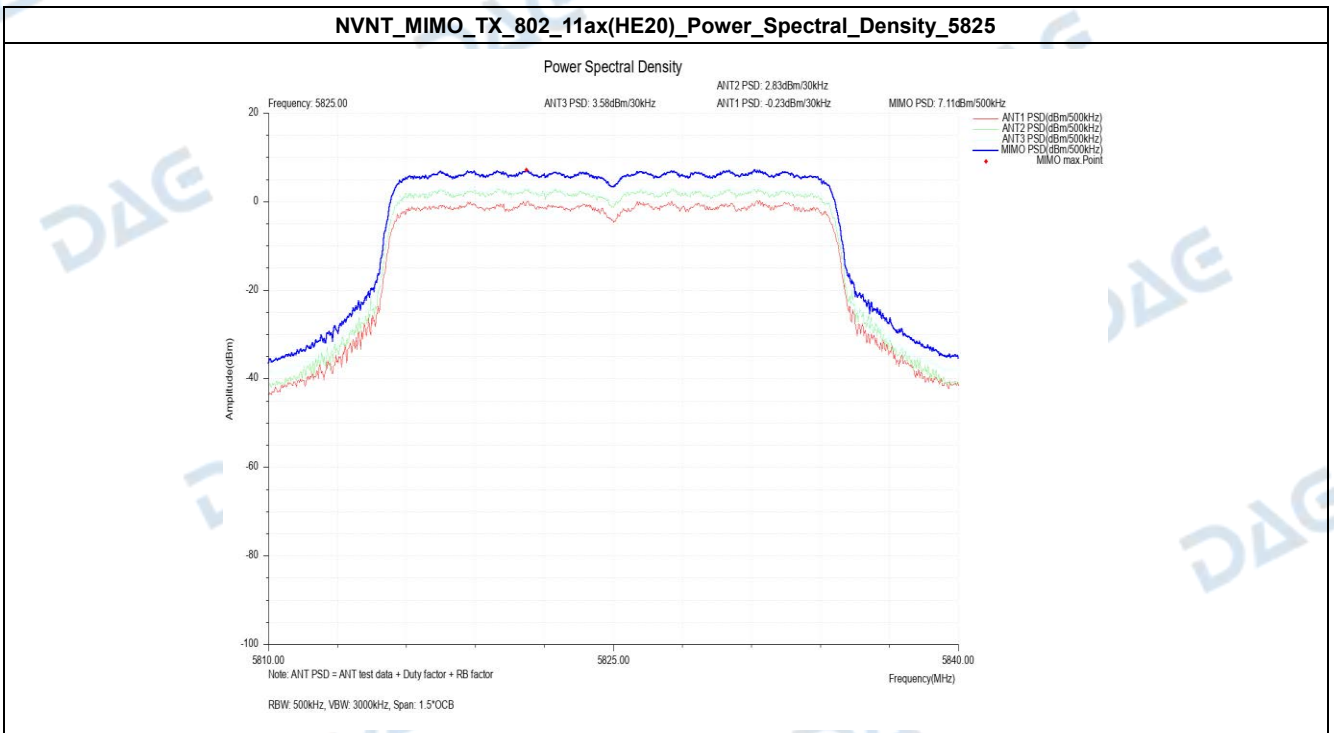

NVNT_MIMO_TX_802_11n(HT40)_Power_Spectral_Density_5755