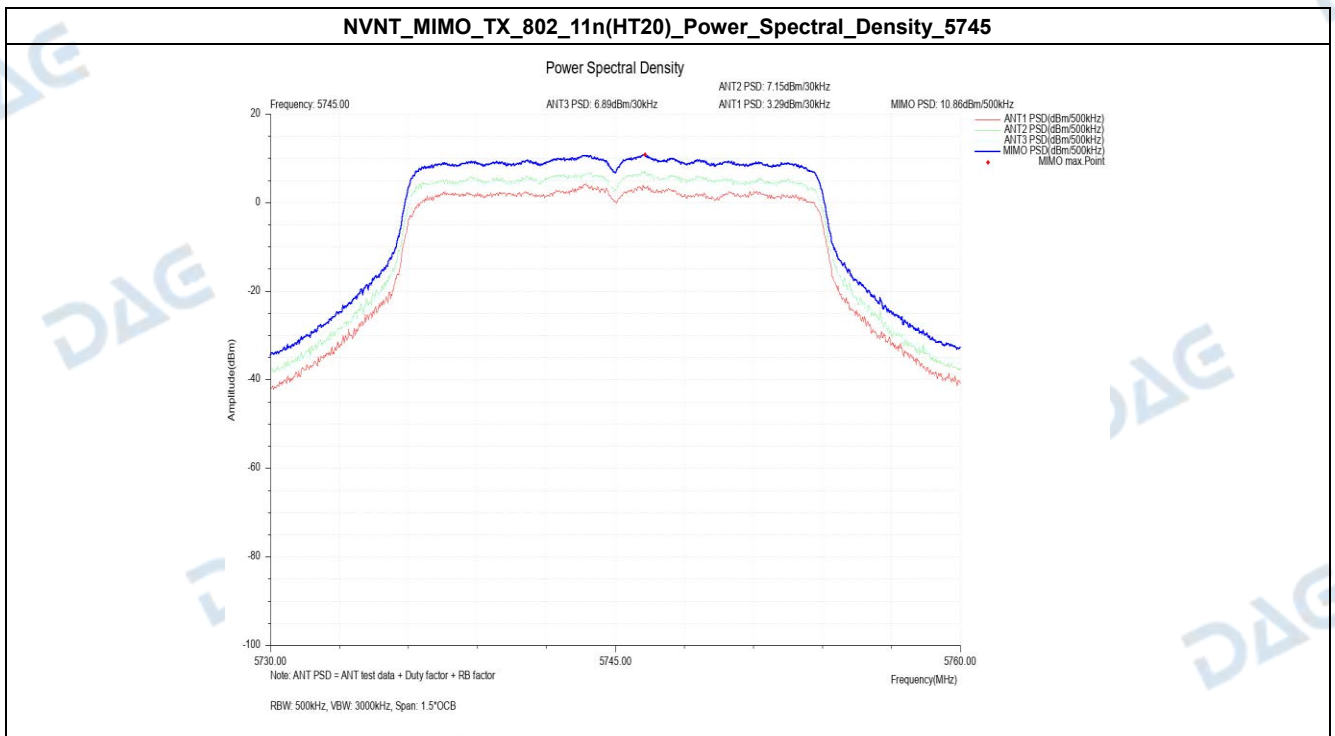

Condition	Antenna	Mode	Frequency (MHz)	MIMO PSD(dBm/500kHz)	Limit(dBm/500kHz)	Result
NVNT	MIMO_TX	802.11n(HT20)	5745.00	9.79	30	Pass
NVNT	MIMO_TX	802.11n(HT20)	5785.00	9.30	30	Pass
NVNT	MIMO_TX	802.11n(HT20)	5825.00	8.85	30	Pass
NVNT	MIMO_TX	802.11ac(VHT20)	5745.00	7.87	30	Pass
NVNT	MIMO_TX	802.11ac(VHT20)	5785.00	7.91	30	Pass
NVNT	MIMO_TX	802.11ac(VHT20)	5825.00	6.99	30	Pass
NVNT	MIMO_TX	802.11ax(HE20)	5745.00	6.40	30	Pass
NVNT	MIMO_TX	802.11ax(HE20)	5785.00	6.54	30	Pass
NVNT	MIMO_TX	802.11ax(HE20)	5825.00	5.67	30	Pass
NVNT	MIMO_TX	802.11n(HT40)	5755.00	6.38	30	Pass
NVNT	MIMO_TX	802.11n(HT40)	5795.00	6.53	30	Pass
NVNT	MIMO_TX	802.11ac(VHT40)	5755.00	4.11	30	Pass
NVNT	MIMO_TX	802.11ac(VHT40)	5795.00	4.25	30	Pass
NVNT	MIMO_TX	802.11ax(HE40)	5755.00	2.53	30	Pass
NVNT	MIMO_TX	802.11ax(HE40)	5795.00	2.74	30	Pass
NVNT	MIMO_TX	802.11ac(VHT80)	5775.00	0.40	30	Pass
NVNT	MIMO_TX	802.11ax(HE80)	5775.00	-0.22	30	Pass

Note: 1. MIMO Gain is 4.07dBi< 6dBi, so MIMO limit=30 dBm/500kHz
2. See the test photograph, Each ANT PSD data equal to ANT test data add up duty factor

NVNT_MIMO_TX_802_11n(HT20)_Power_Spectral_Density_5785