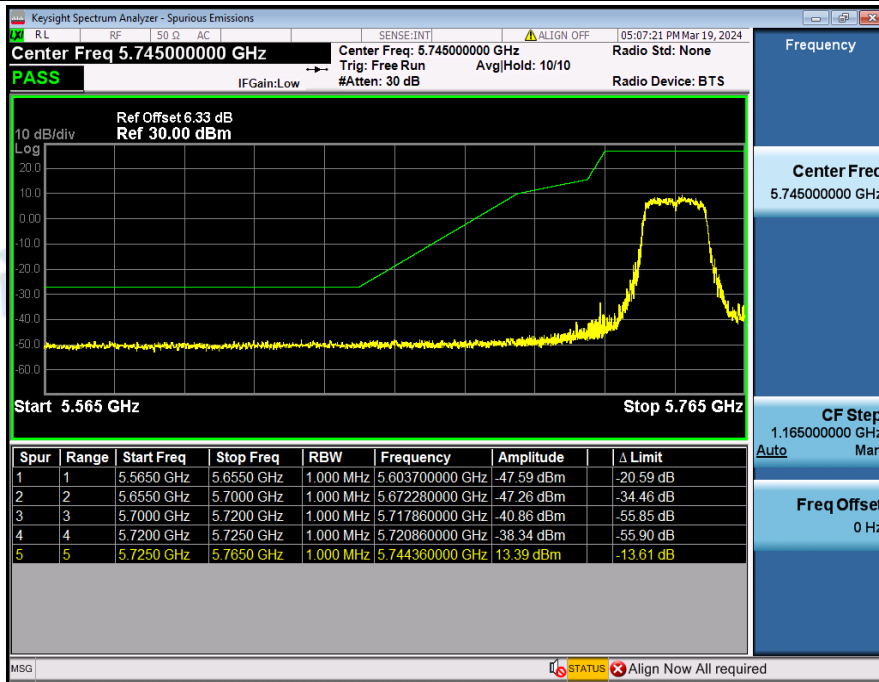

Bandedge_NVNT_ANT2_802_11n(HT20)_5745