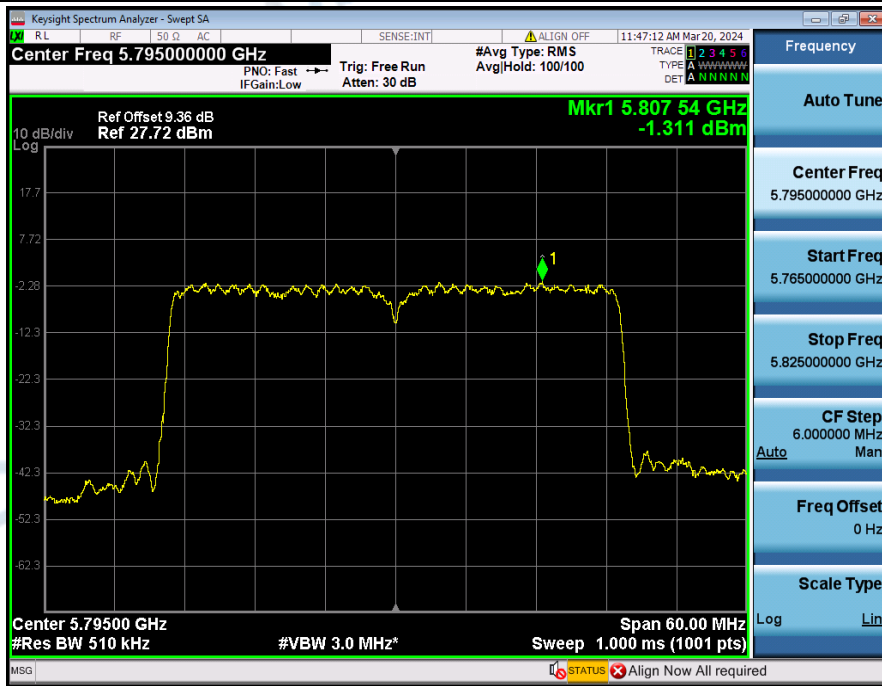

Power_Spectral_Density_NVNT_ANT1_802_11ax(HE40)_5795

Power_Spectral_Density_NVNT_ANT2_802_11ax(HE40)_5795

Power_Spectral_Density_NVNT_ANT3_802_11ax(HE40)_5795

Power_Spectral_Density_NVNT_ANT1_802_11ac(VHT80)_5775