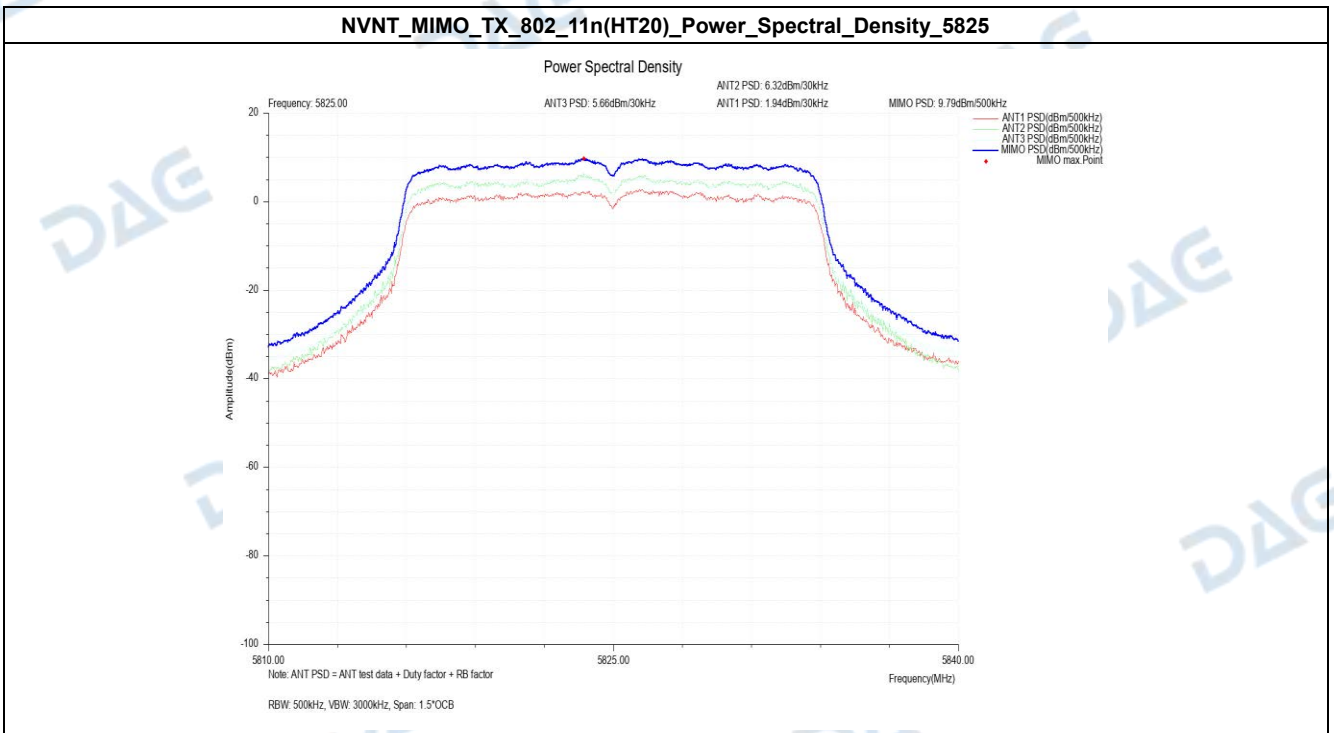

NVNT_MIMO_TX_802_11ac(VHT20)_Power_Spectral_Density_5745