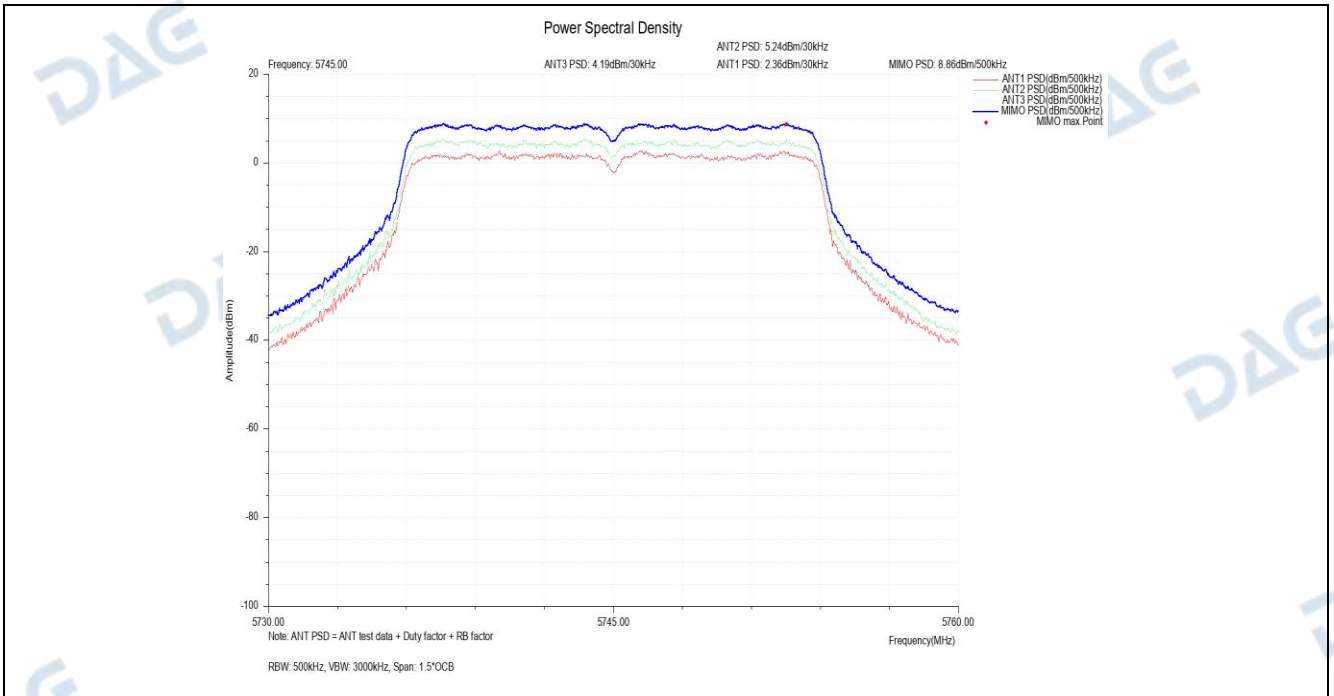

NVNT_MIMO_TX_802_11ac(VHT20)_Power_Spectral_Density_5825