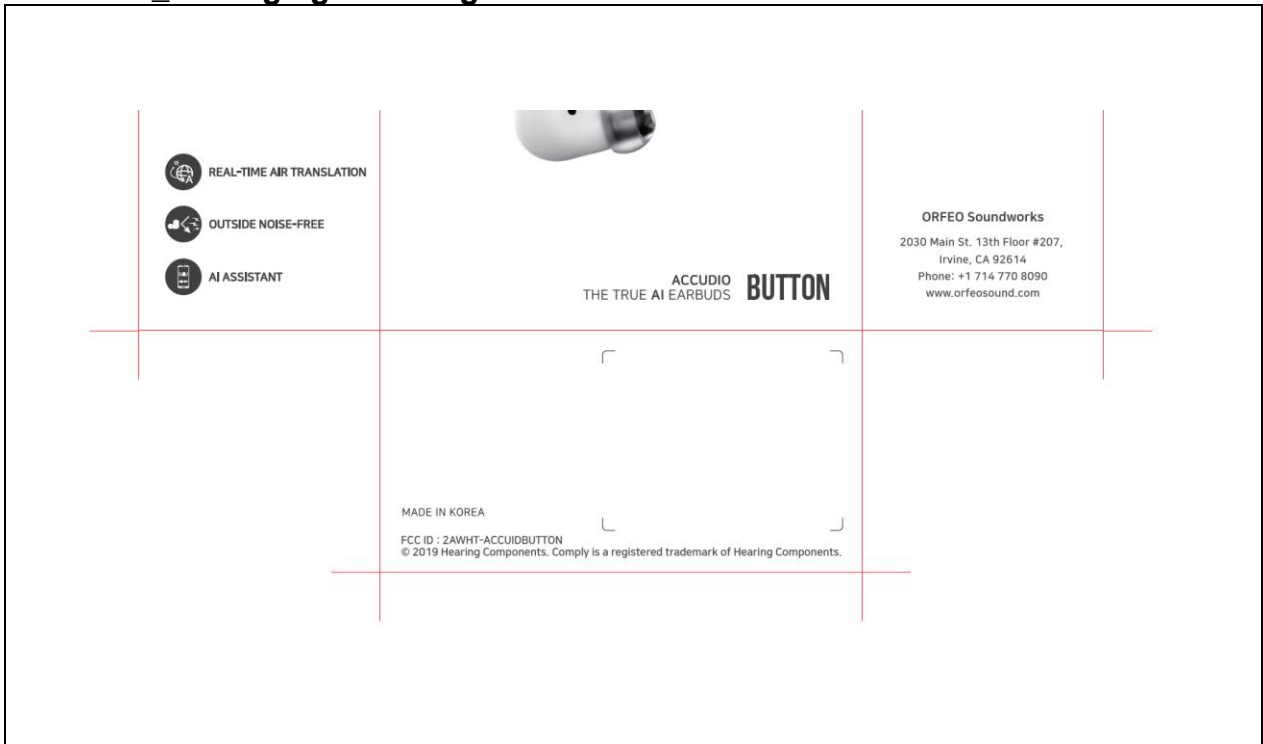

Label Informaion

Label information

Location_Ear buds&Drawing

The location of the label is on the Side of the Earbuds

Location_Cradle&Drawing

The location of the label is on the Bottom of the Cradle case.

Label information

Location_Packaging&Drawing

The location of the label is on the Bottom of the Packaging box.