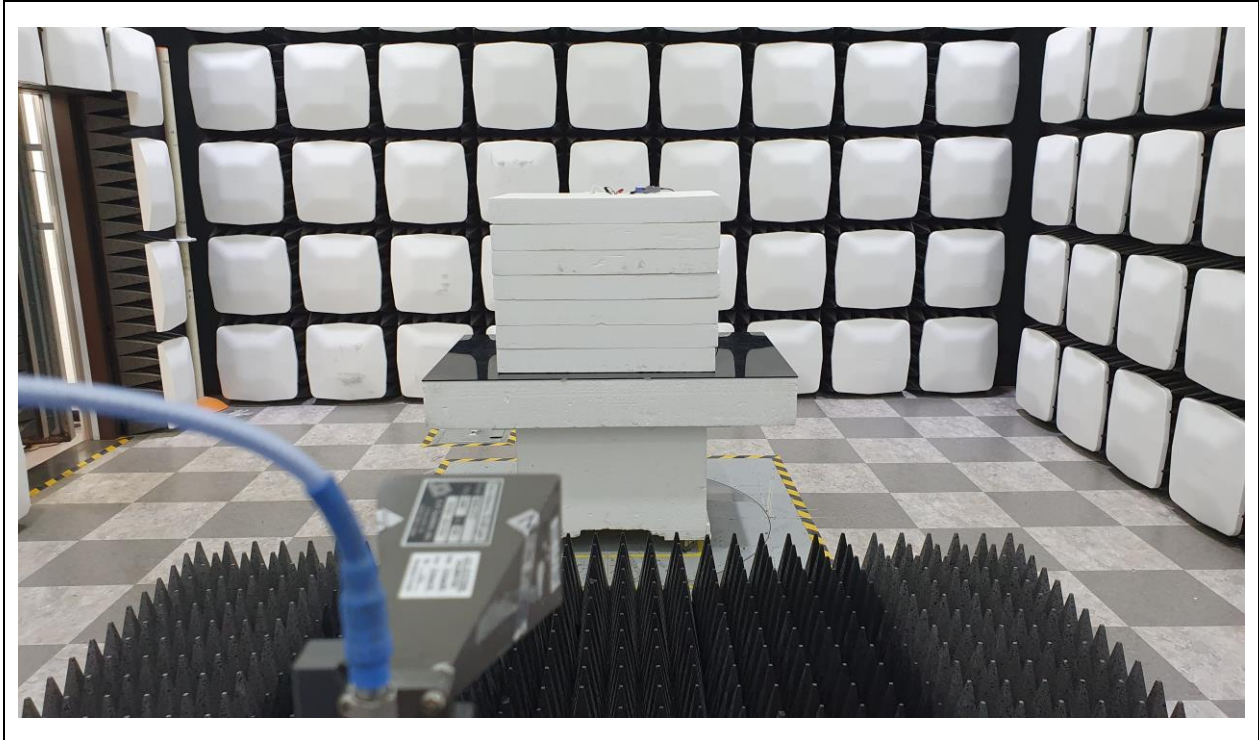

Test Setup Photos

Test Setup Photos

Radiated Emission_9 kHz ~ 30 MHz

Test distance : 3 m, height of table : 0.8 m

Radiated Emission_30 MHz ~ 1 GHz

Test distance : 3 m, height of table : 0.8 m

Test Setup Photos

Radiated Emission_1 GHz ~ 18 GHz

Test distance : 3 m, height of table : 1.5 m

Radiated Emission_18 GHz ~ 26 GHz

Test distance : 1 m, height of table : 1.5 m

Test Setup Photos

AC Conducted Power Line