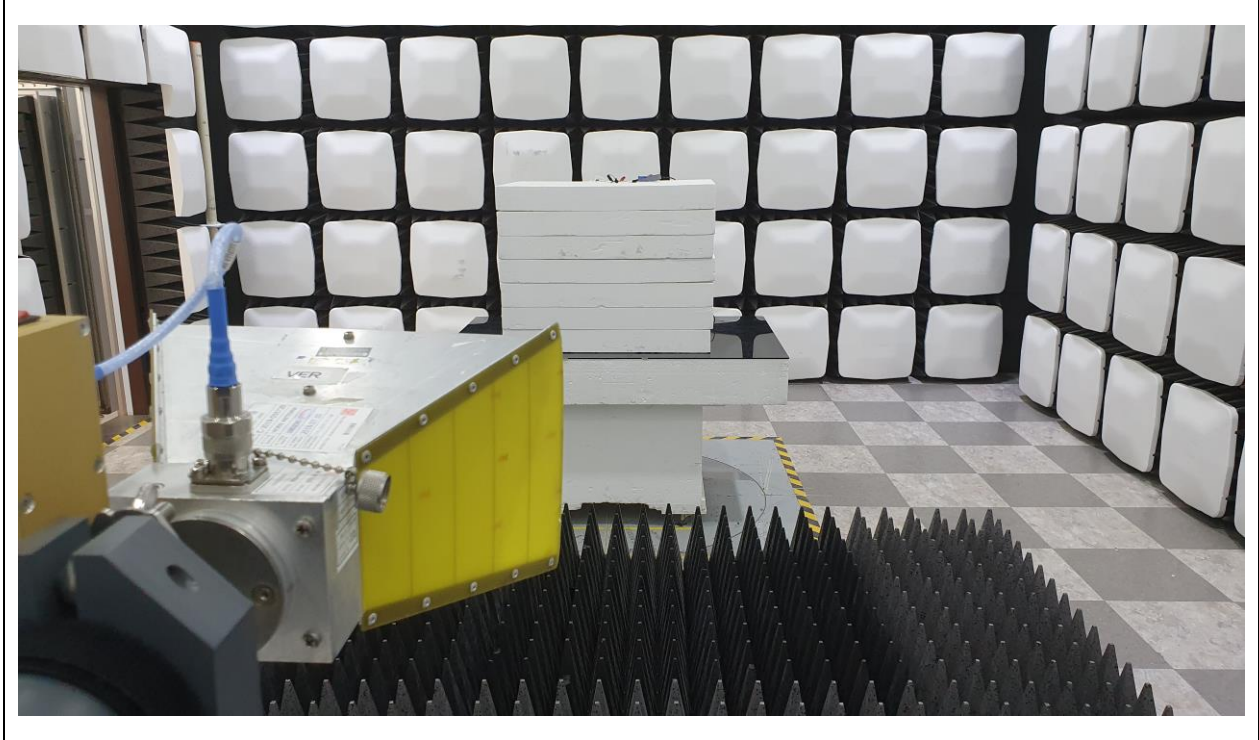

Test Setup Photos

Test Setup Photos

Radiated Emission_9 kHz ~ 30 MHz

Test distance : 3 m, height of table : 0.8 m

Radiated Emission_30 MHz ~ 1 GHz

Test distance : 3 m, height of table : 0.8 m

Test Setup Photos

Radiated Emission_1 GHz ~ 18 GHz

Test distance : 3 m, height of table : 1.5 m

Radiated Emission_18 GHz ~ 26 GHz

Test distance : 1 m, height of table : 1.5 m

Test Setup Photos

AC Conducted Power Line