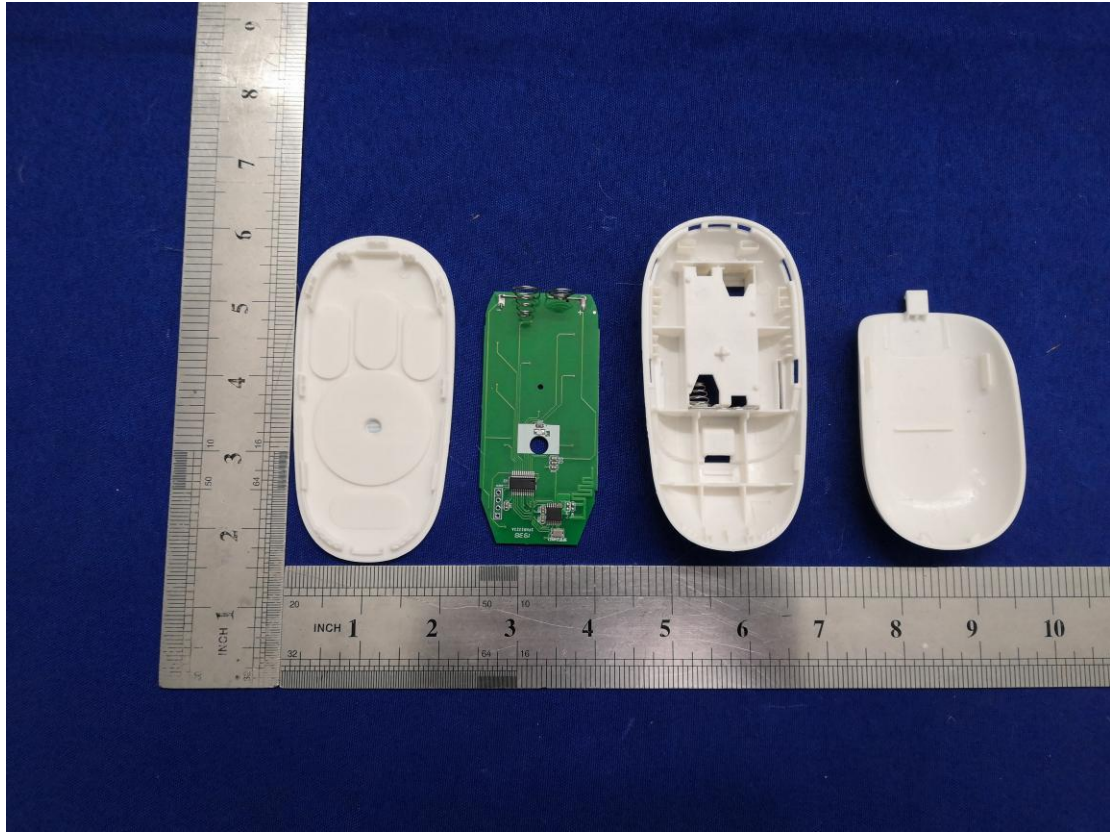

Internal photographs

FCC ID: 2AWHL-M101-TX

2.4G: PCB Antenna