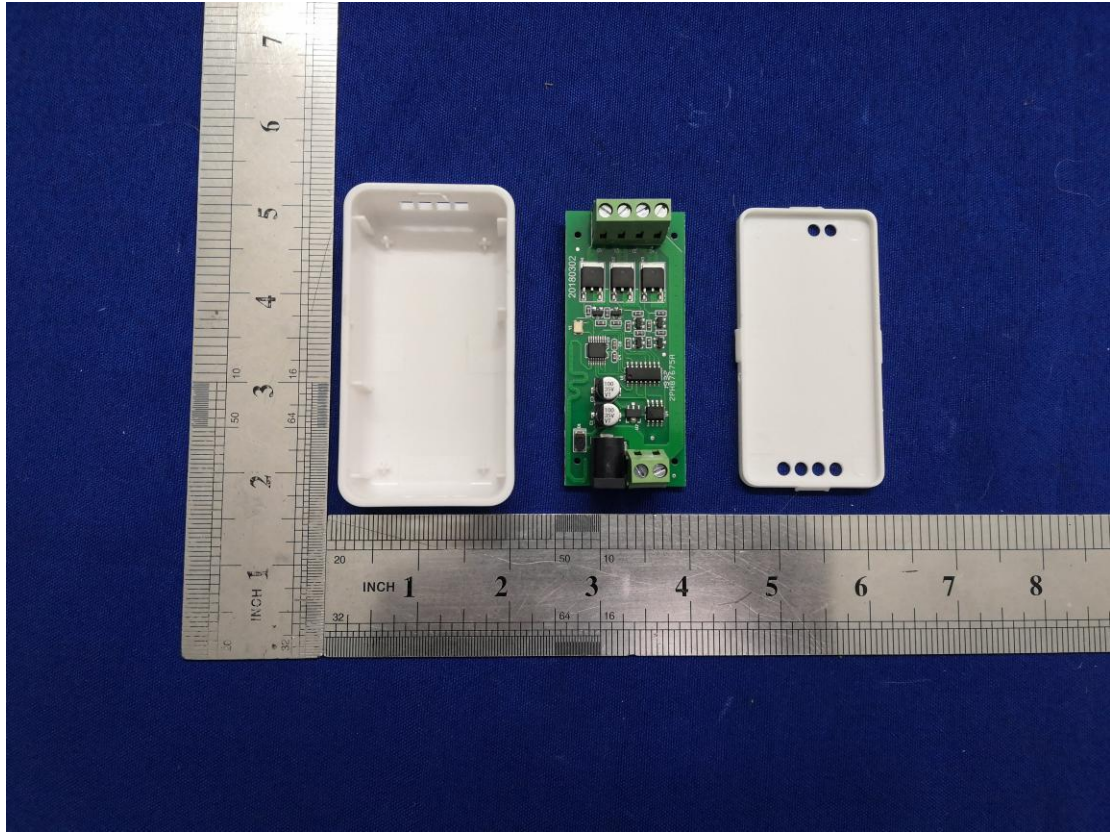

Internal photographs

FCC ID: 2AWHL-M101-RX

2.4G: PCB Antenna