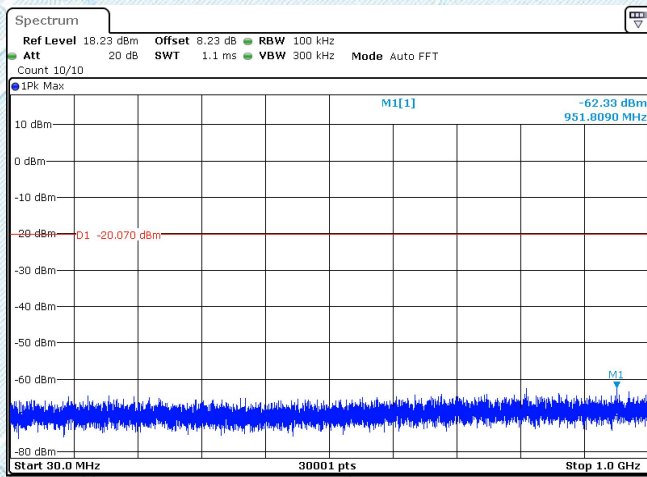

802.11b

CH01-SE

Date: 23.MAY.2020 10:09:41

Date: 23.MAY.2020 10:10:08

CH06-SE

Date: 23.MAY.2020 10:11:14

Date: 23.MAY.2020 10:11:41

CH11-SE