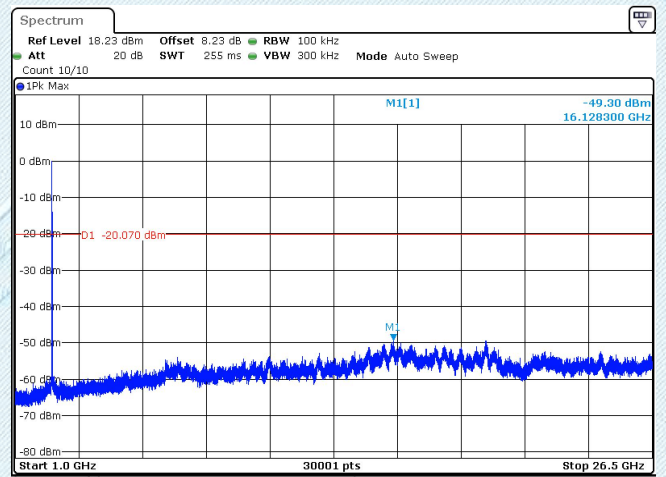

Date: 23.MAY.2020 10:14:20