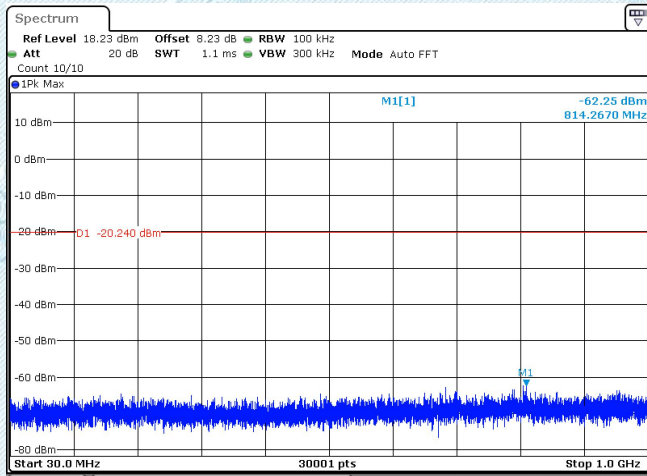

802.11b

CH01-SE

Date: 23.MAY.2020 10:09:41

Date: 23.MAY.2020 10:10:08

CH06-SE

Date: 23.MAY.2020 10:11:14

Date: 23.MAY.2020 10:11:41

CH11-SE