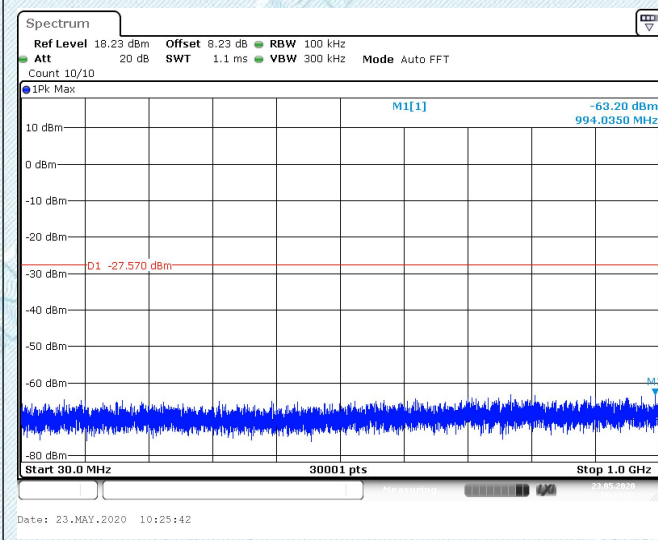

Date: 23.MAY.2020 10:13:52

Date: 23.MAY.2020 10:14:20

802.11g

CH01-Bandedge

CH11-Bandedge

802.11g

CH01-SE

CH06-SE