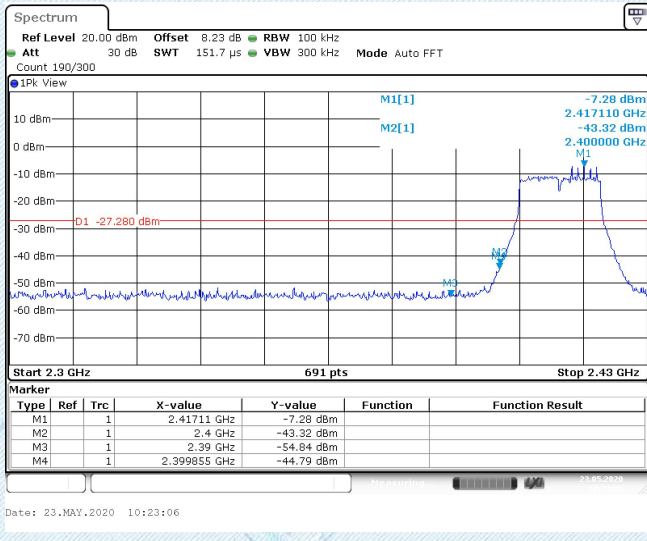

802.11b

CH01-SE

Date: 23.MAY.2020 10:09:41

Date: 23.MAY.2020 10:10:08

CH06-SE

Date: 23.MAY.2020 10:11:14

Date: 23.MAY.2020 10:11:41

CH11-SE

Date: 23.MAY.2020 10:13:52

Date: 23.MAY.2020 10:14:20

802.11g

CH01-Bandedge

CH11-Bandedge

802.11g

CH01-SE

CH06-SE