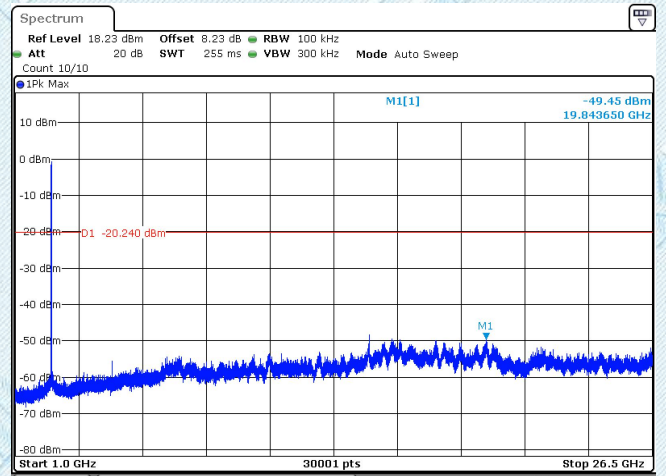

802.11b

CH01-SE

Date: 23.MAY.2020 10:09:41

Date: 23.MAY.2020 10:10:08

CH06-SE

Date: 23.MAY.2020 10:11:14

Date: 23.MAY.2020 10:11:41

CH11-SE