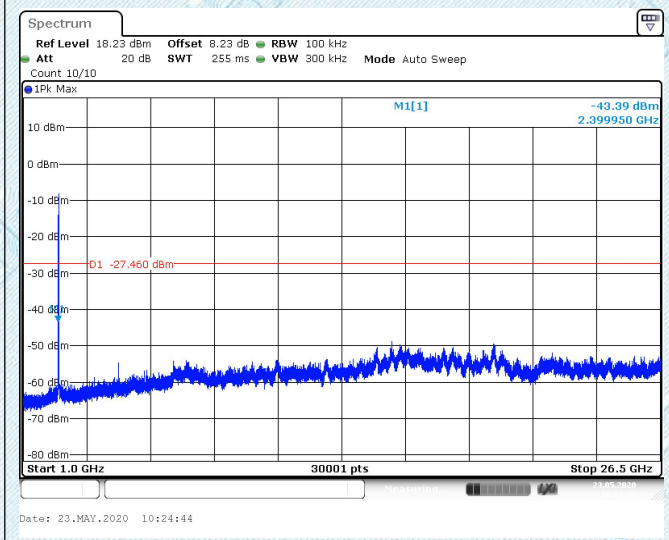

Date: 23.MAY.2020 10:13:52

Date: 23.MAY.2020 10:14:20

802.11g

CH01-Bandedge

CH11-Bandedge

802.11g

CH01-SE

CH06-SE