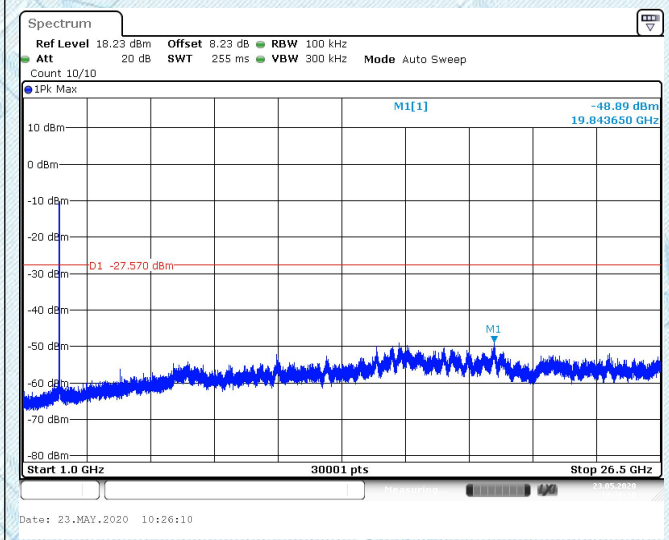

Date: 23.MAY.2020 10:13:52

Date: 23.MAY.2020 10:14:20

802.11g

CH01-Bandedge

CH11-Bandedge

802.11g

CH01-SE

CH06-SE