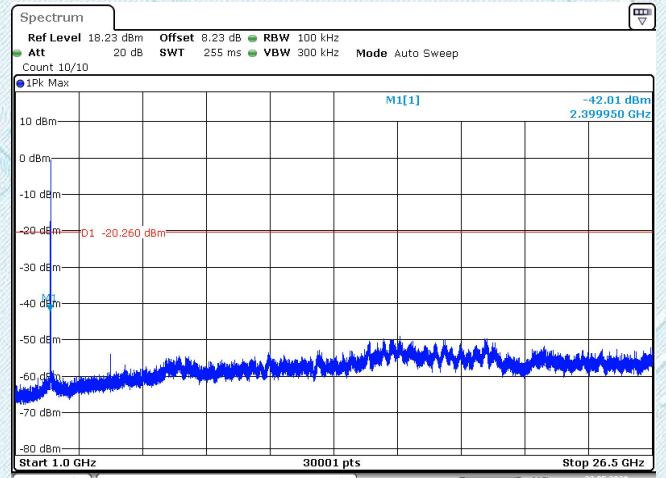

802.11b

CH01-SE

Date: 23.MAY.2020 10:09:41

Date: 23.MAY.2020 10:10:08

CH06-SE

Date: 23.MAY.2020 10:11:14

Date: 23.MAY.2020 10:11:41

CH11-SE