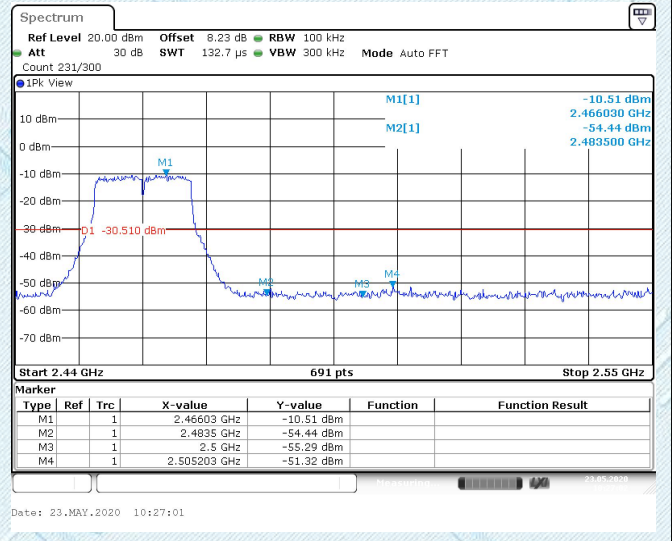

Date: 23.MAY.2020 10:13:52

Date: 23.MAY.2020 10:14:20

802.11g

CH01-Bandedge

CH11-Bandedge

802.11g

CH01-SE

CH06-SE