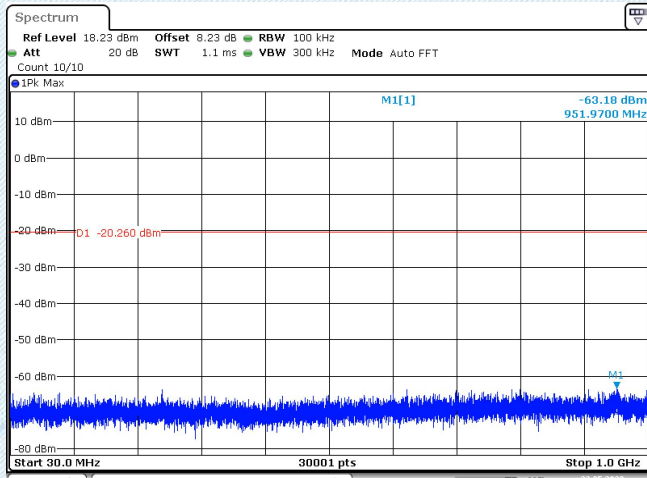

802.11b

CH01-SE

Date: 23.MAY.2020 10:09:41

Date: 23.MAY.2020 10:10:08

CH06-SE

Date: 23.MAY.2020 10:11:14

Date: 23.MAY.2020 10:11:41

CH11-SE