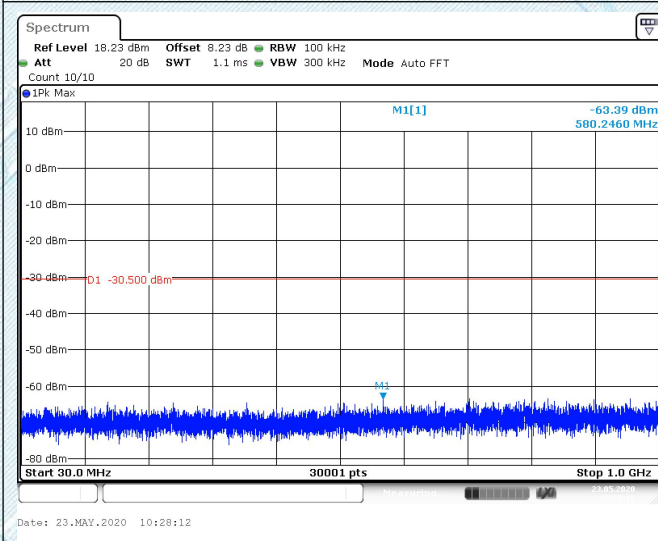

802.11g

CH01-SE

CH06-SE

CH11-SE