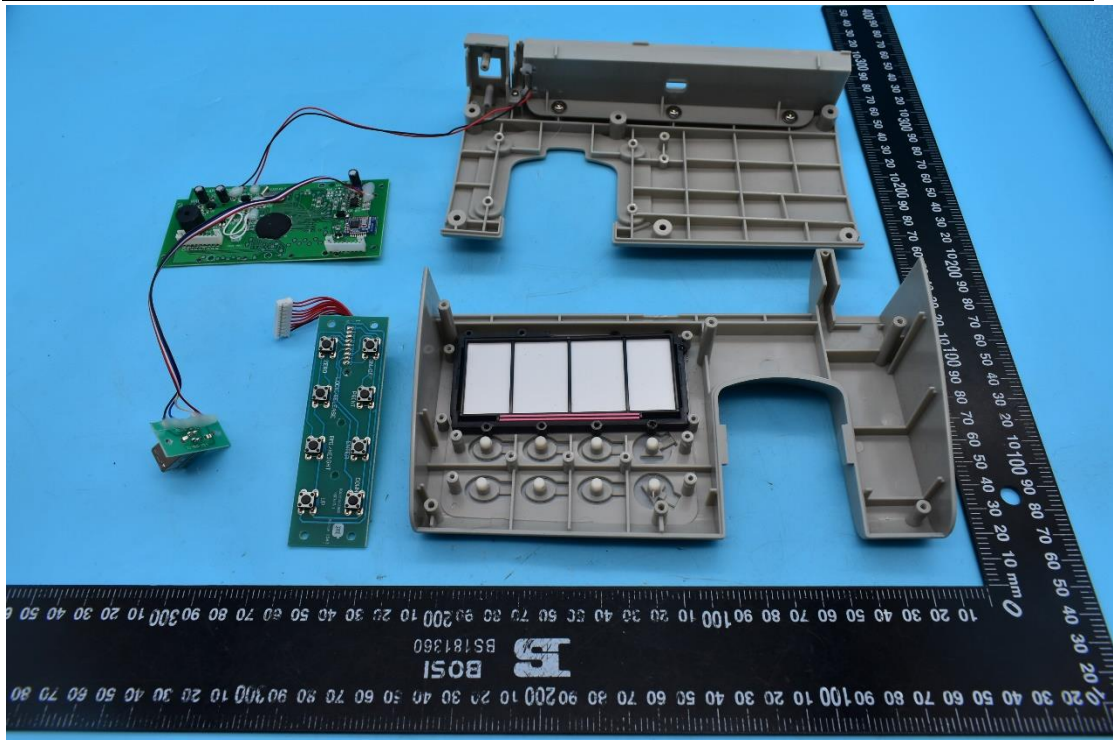

FCC ID:2AWG7-SOLO-DS, MODEL NAME:SOLO-DS

Internal Photos

1. EUT uncover view

2. Antenna view