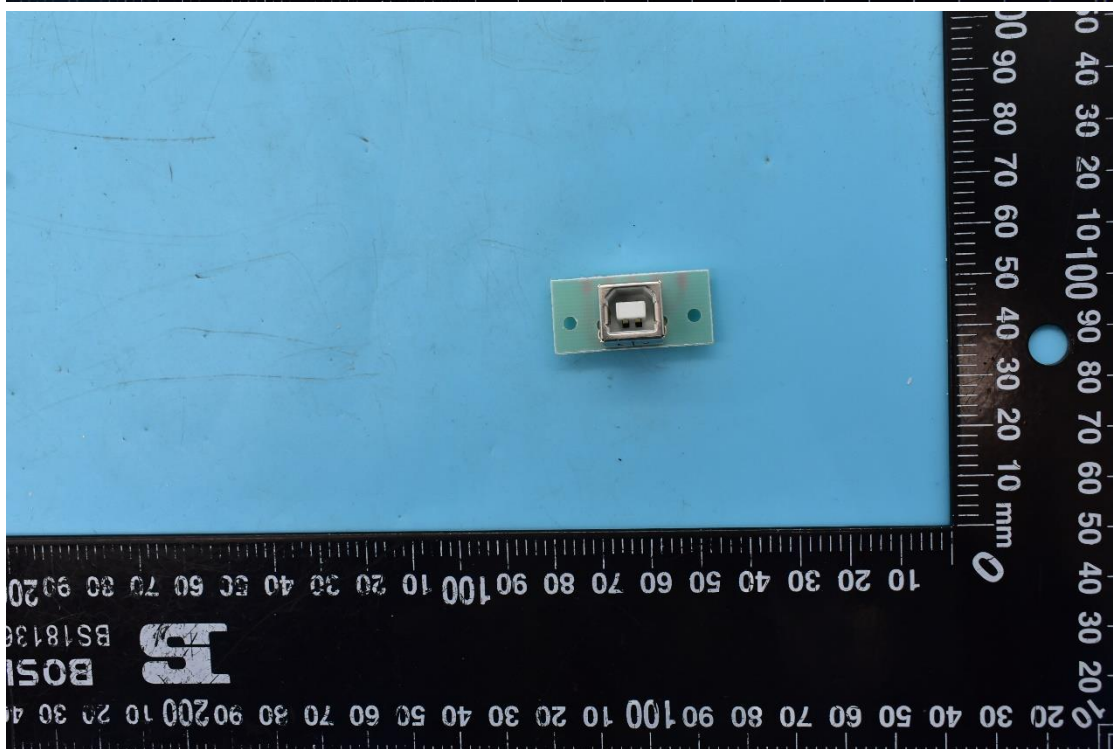

FCC ID:2AWG7-SOLO-DS, MODEL NAME:SOLO-DS

Internal Photos

1. EUT uncover view

2. Antenna view