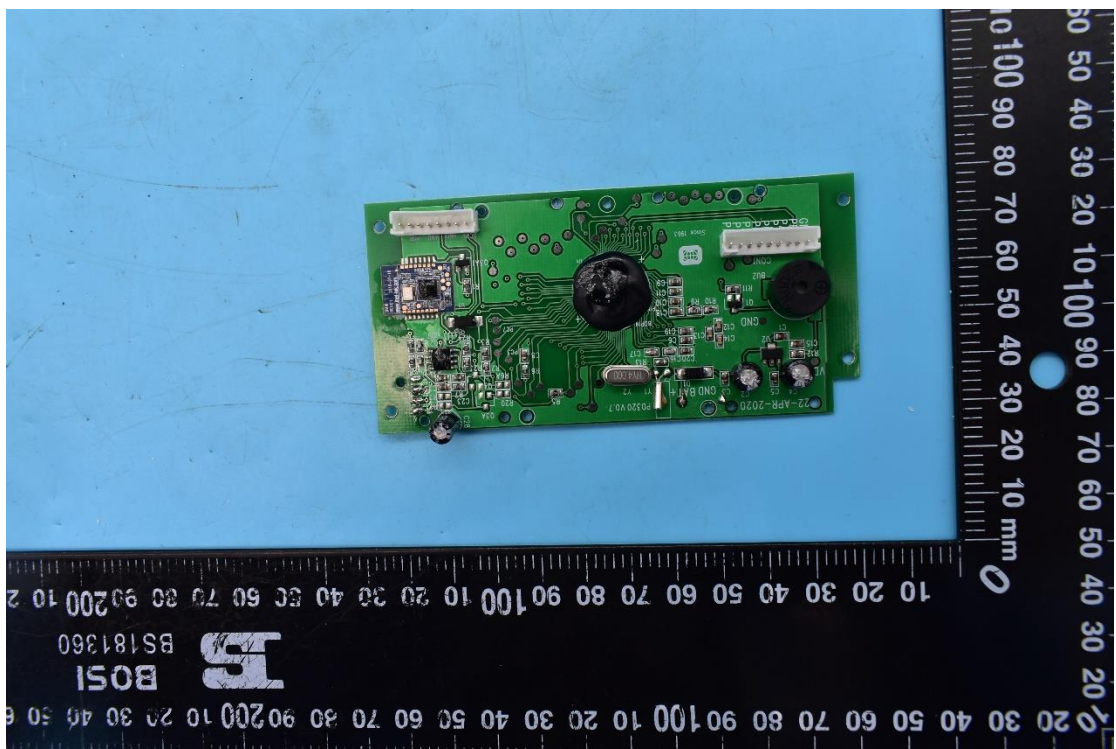

FCC ID:2AWG7-SOLO-DS, MODEL NAME:SOLO-DS

Internal Photos

1. EUT uncover view

2. Antenna view