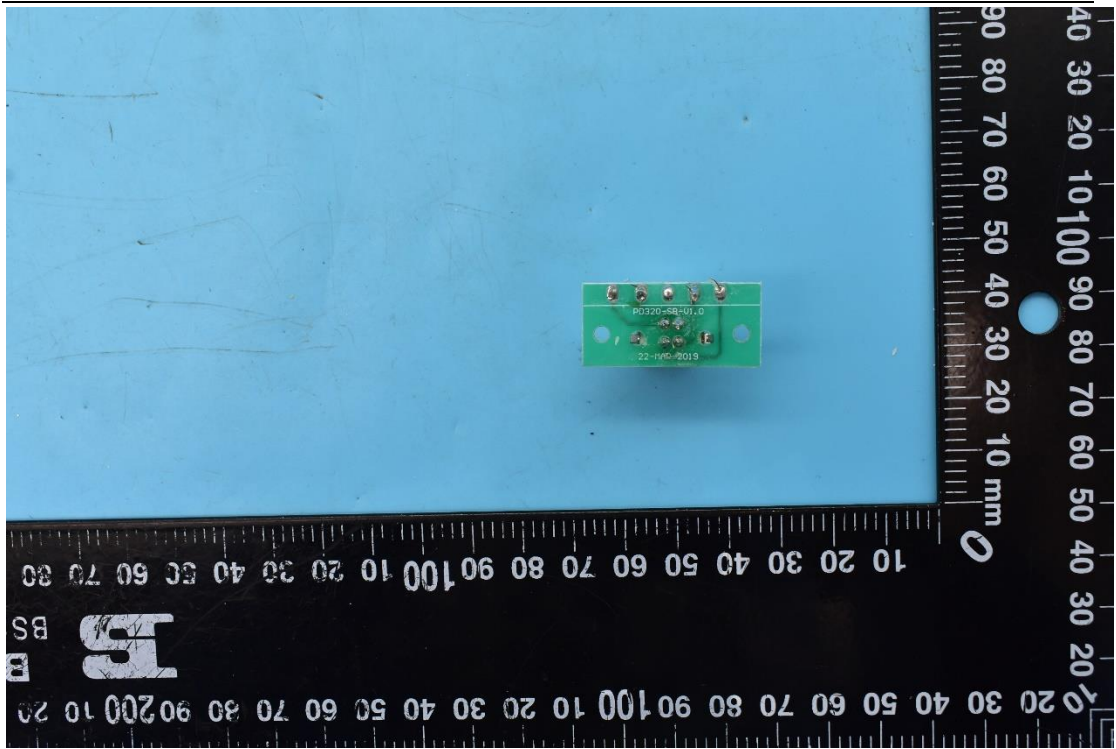

FCC ID:2AWG7-SOLO-DS, MODEL NAME:SOLO-DS

Internal Photos

1. EUT uncover view

2. Antenna view