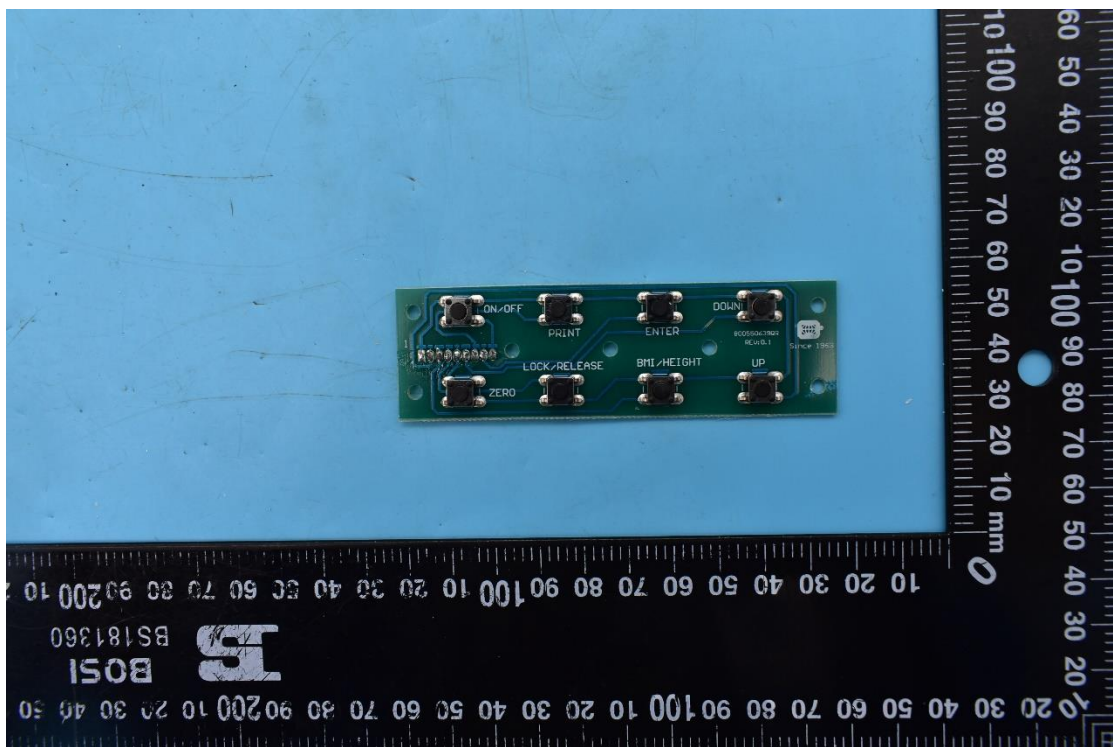

FCC ID:2AWG7-SOLO-DS, MODEL NAME:SOLO-DS

Internal Photos

1. EUT uncover view

2. Antenna view