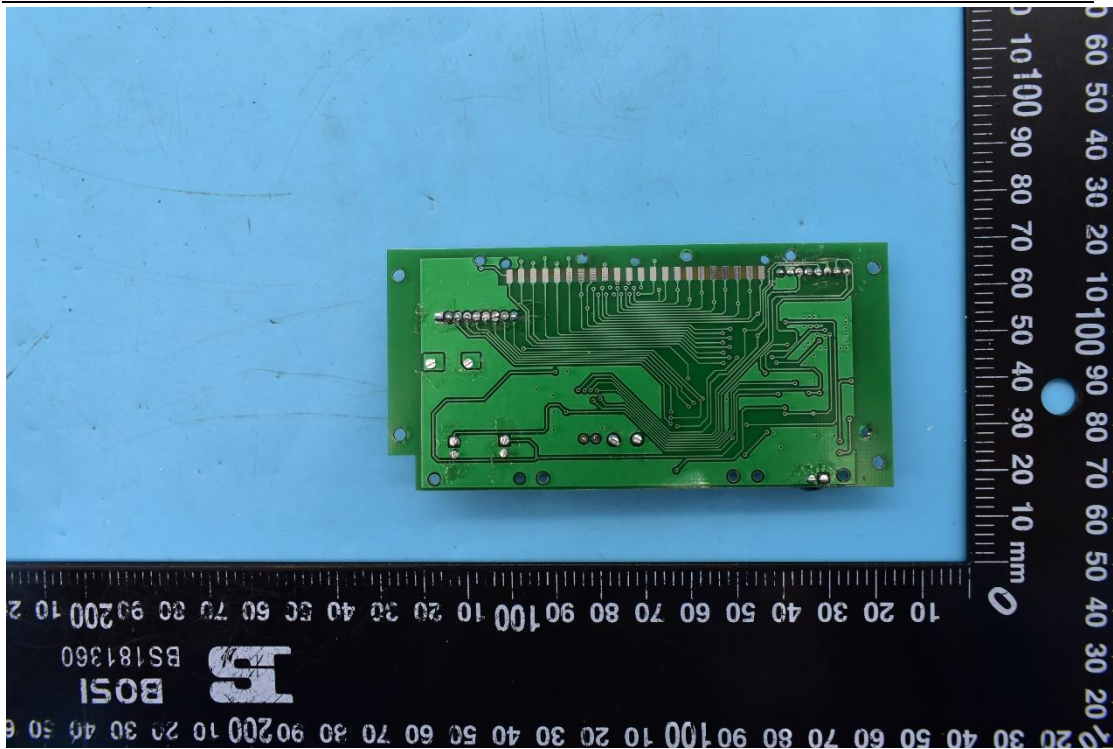

FCC ID:2AWG7-SOLO-DS, MODEL NAME:SOLO-DS

Internal Photos

1. EUT uncover view

2. Antenna view