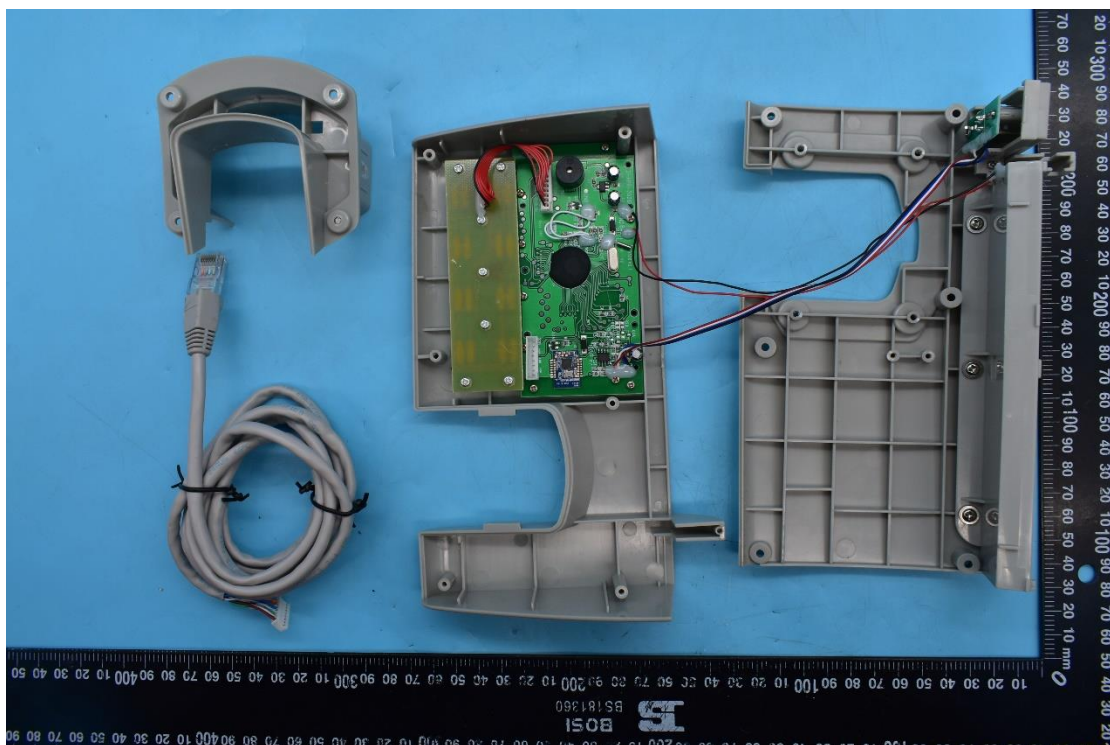

FCC ID:2AWG7-SOLO-DS, MODEL NAME:SOLO-DS

Internal Photos

1. EUT uncover view

2. Antenna view