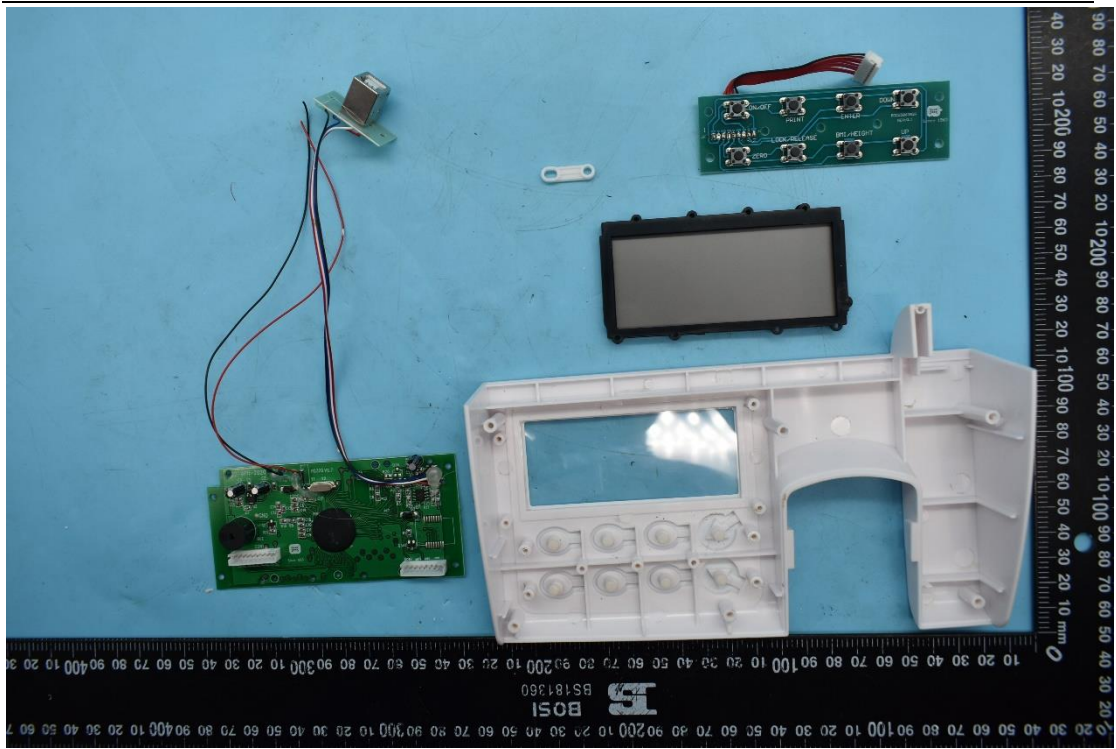

FCC ID:2AWG7-SOLO-DS, MODEL NAME:SOLO-DS

Internal Photos

1. EUT uncover view

2. Antenna view