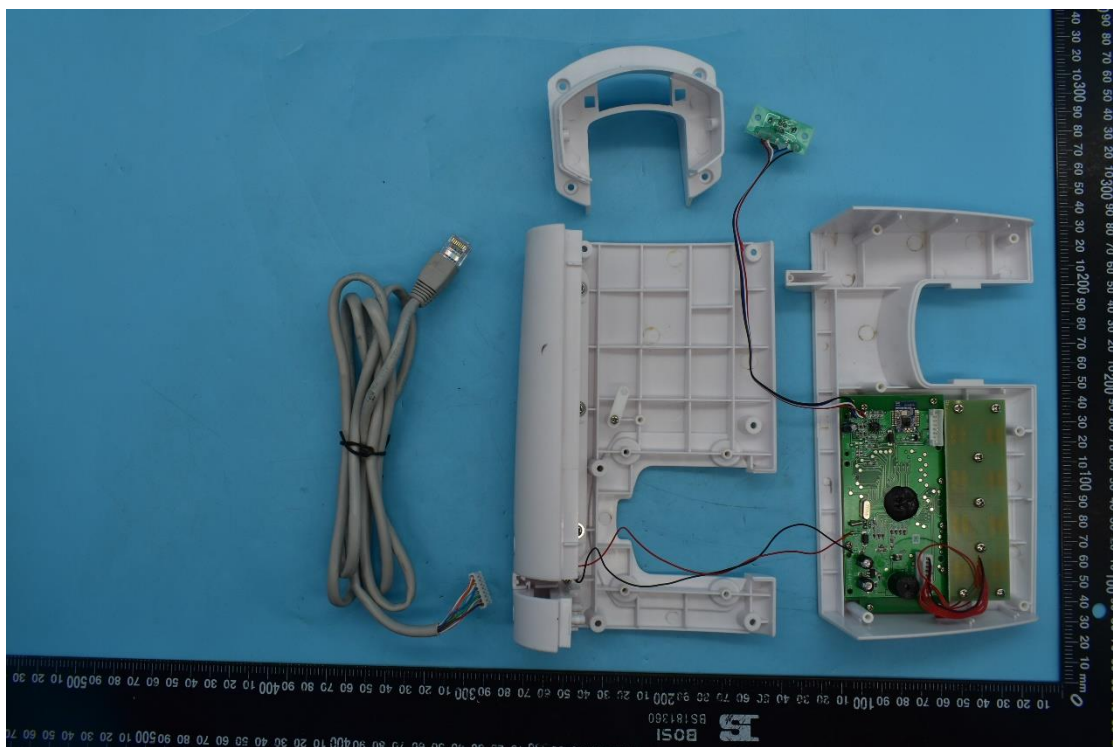

FCC ID:2AWG7-SOLO-DS, MODEL NAME:SOLO-DS

Internal Photos

1. EUT uncover view

2. Antenna view