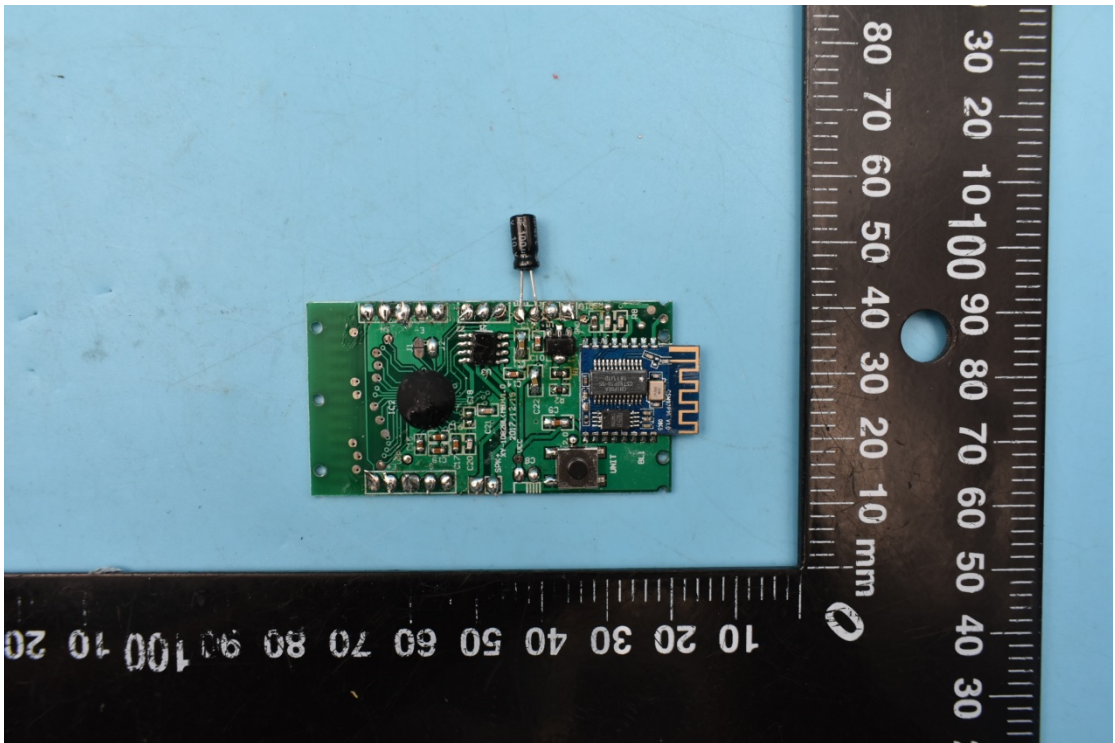

FCC ID:2AWG7-SLIMTALKXLBT

MODEL NAME: SLIMTALKXLBT

Internal Photos

1. EUT uncover view

2. Antenna view