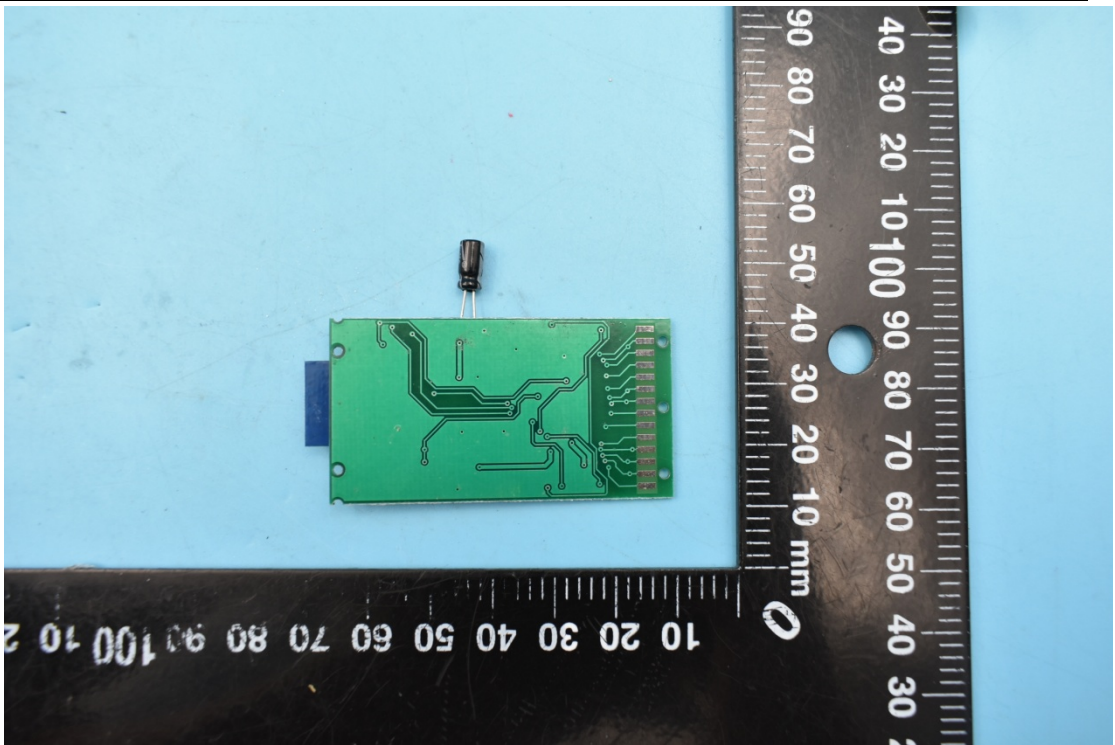

FCC ID:2AWG7-SLIMTALKXLBT

MODEL NAME: SLIMTALKXLBT

Internal Photos

1. EUT uncover view

2. Antenna view