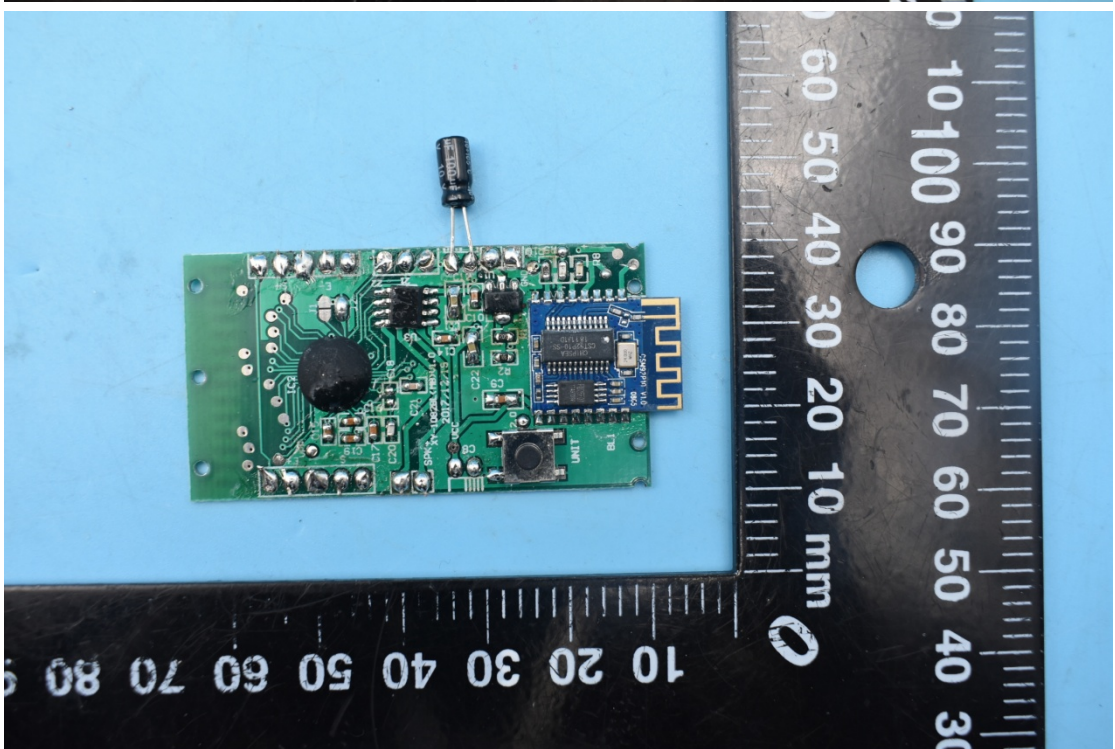

FCC ID:2AWG7-SLIMTALKXLBT

MODEL NAME: SLIMTALKXLBT

Internal Photos

1. EUT uncover view

2. Antenna view