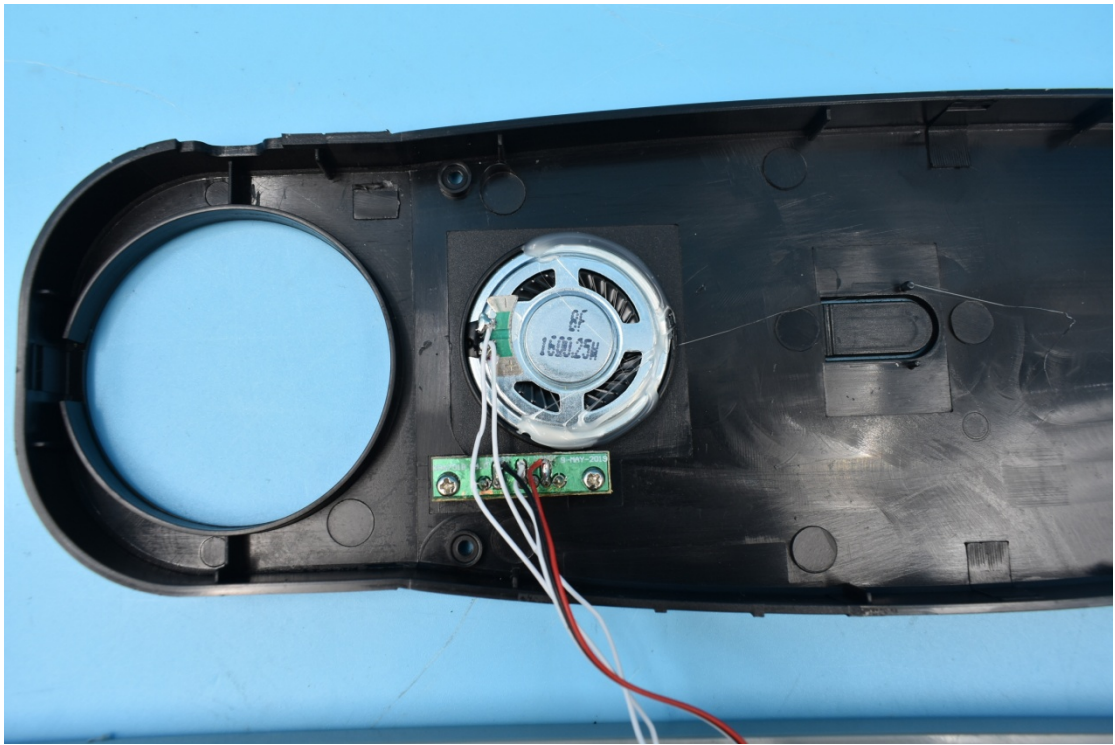

FCC ID:2AWG7-SLIMTALKXLBT

MODEL NAME: SLIMTALKXLBT

Internal Photos

1. EUT uncover view

2. Antenna view