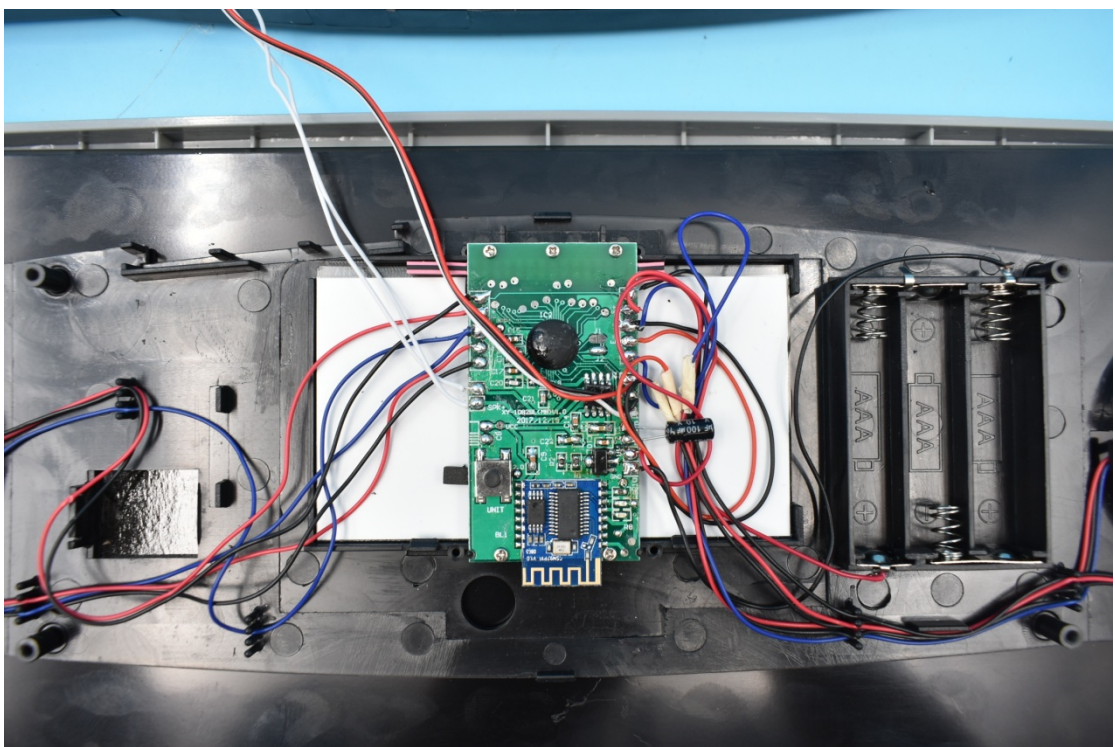

FCC ID:2AWG7-SLIMTALKXLBT

MODEL NAME: SLIMTALKXLBT

Internal Photos

1. EUT uncover view

2. Antenna view