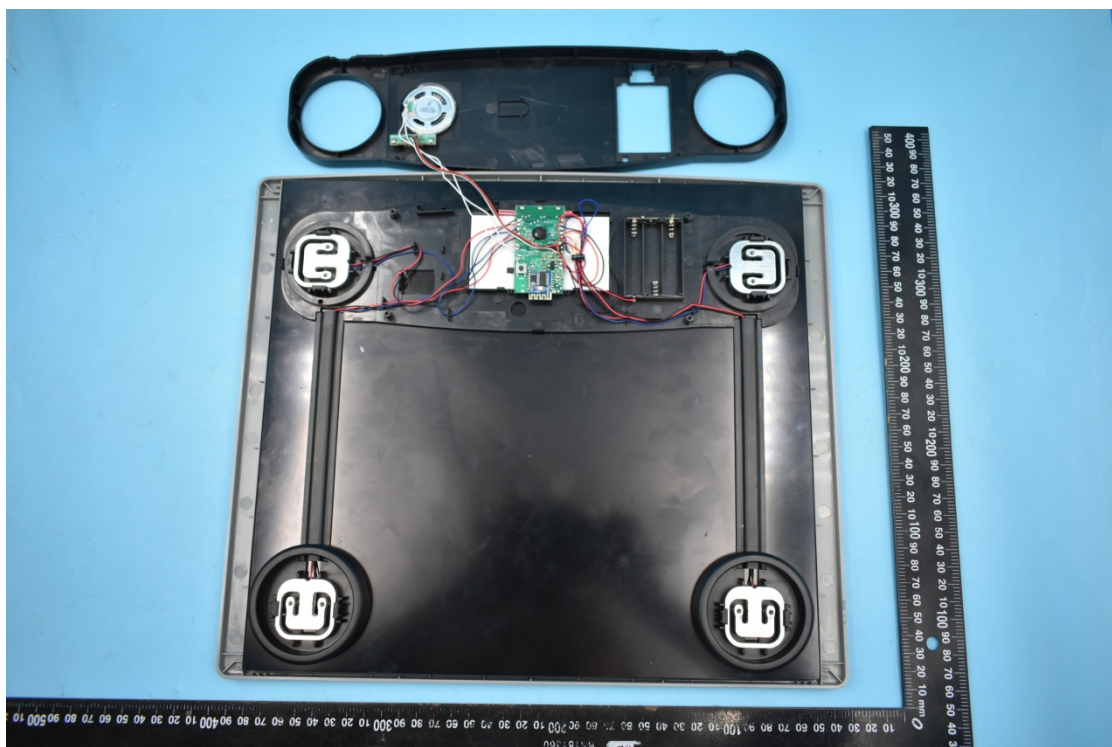

FCC ID:2AWG7-SLIMTALKXLBT

MODEL NAME: SLIMTALKXLBT

Internal Photos

1. EUT uncover view

2. Antenna view