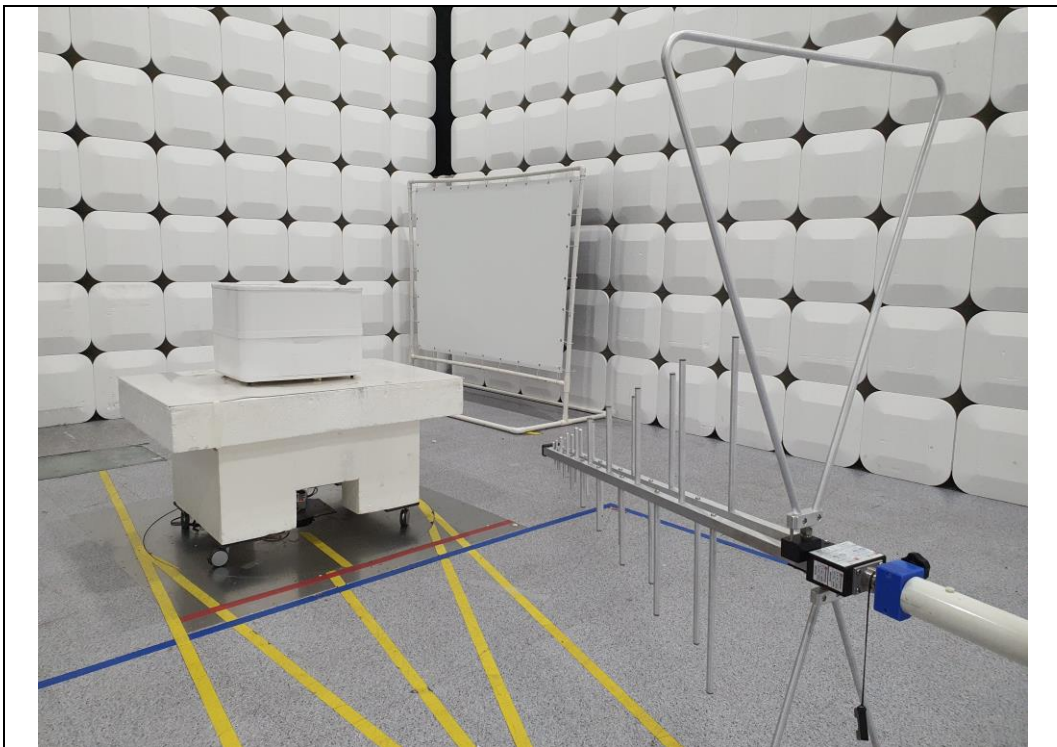

Radiated Emission 30 MHz ~ 1 GHz

Test distance : 3 m, height of table : 0.8 m