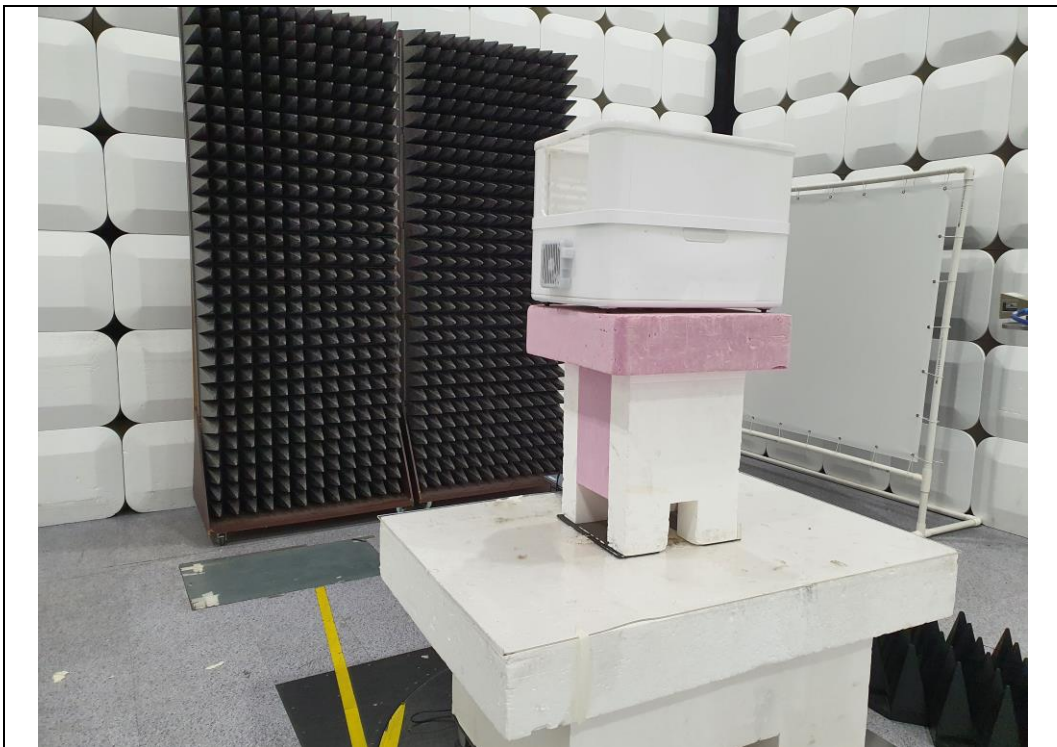

## Test Setup Photos

### **Radiated Emission 9 kHz ~ 30 MHz**

**Test distance : 3 m, height of table : 0.8 m**

### **Radiated Emission 30 MHz ~ 1 GHz**

**Test distance : 3 m, height of table : 0.8 m**

**Test Setup Photos**

**Radiated Emission\_ 1 GHz ~ 18 GHz**

**Test distance : 1 m, height of table : 1.5 m**

**Radiated Emission\_ 18 GHz ~ 26 GHz**

**Test distance : 1 m, height of table : 1.5 m**

**Test Setup Photos**

**Conducted Emission\_Front**

**Conducted Emission\_Rear**