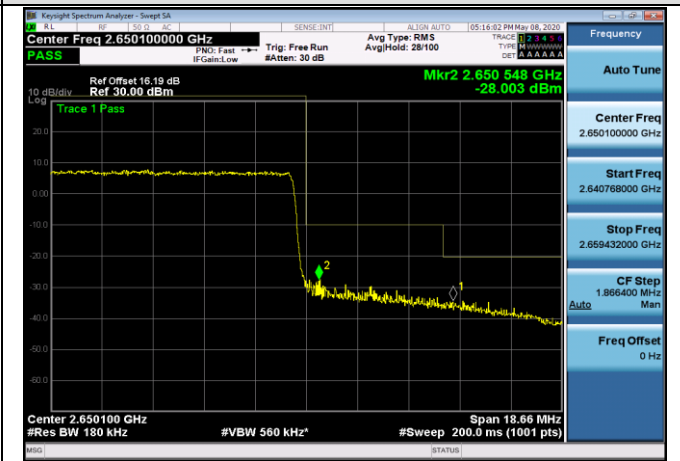

HCH_16QAM_50RB#0