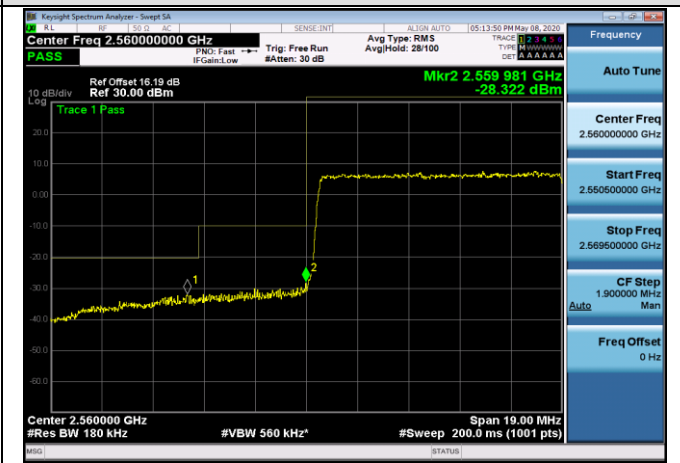

LCH_16QAM_50RB#0