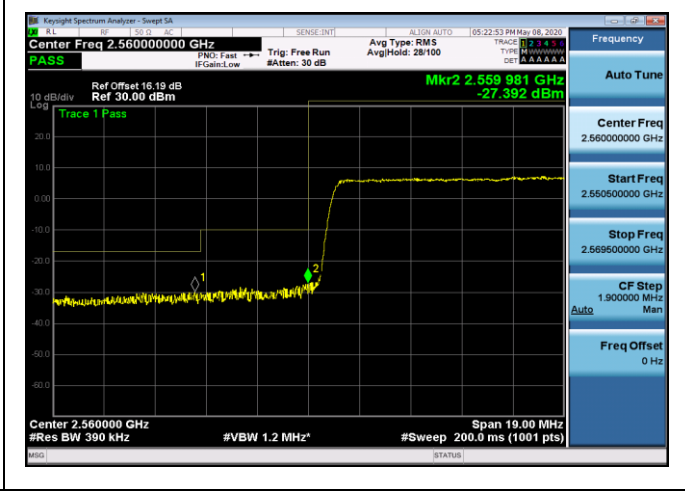

LCH_16QAM_50RB#0

HCH_QPSK_50RB#0

HCH_16QAM_50RB#0

Channel Bandwidth: 15 MHz

LCH_QPSK_75RB#0

LCH_16QAM_75RB#0

HCH_QPSK_75RB#0

HCH_16QAM_75RB#0

Channel Bandwidth: 20 MHz

LCH_QPSK_100RB#0

LCH_16QAM_100RB#0

HCH_QPSK_100RB#0

HCH_16QAM_100RB#0

APPENDIX D PHOTOGRAPHS OF TEST SETUP
RADIATED SPURIOUS EMISSION

RADIATED SPURIOUS ABOVE 1G EMISSION

----END OF REPORT----