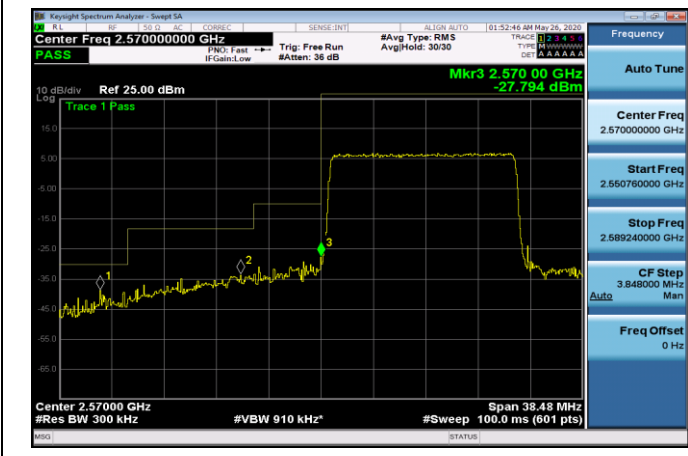

LTE BAND 38
Channel Bandwidth: 5 MHz

Channel Bandwidth: 10 MHz

LCH_QPSK_50RB#0

LCH_16QAM_50RB#0

HCH_QPSK_50RB#0

HCH_16QAM_50RB#0

Channel Bandwidth: 15 MHz

LCH_QPSK_75RB#0

LCH_16QAM_75RB#0

HCH_QPSK_75RB#0

HCH_16QAM_75RB#0

Channel Bandwidth: 20 MHz

LTE BAND 40
Channel Bandwidth: 5 MHz

LCH_QPSK_25RB#0

LCH_16QAM_25RB#0

HCH_QPSK_25RB#0