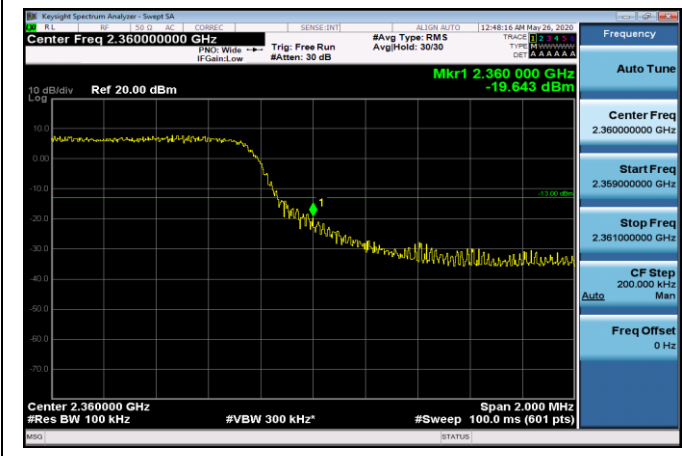

LTE BAND 38
Channel Bandwidth: 5 MHz

Channel Bandwidth: 10 MHz

LCH_QPSK_50RB#0

LCH_16QAM_50RB#0

HCH_QPSK_50RB#0

HCH_16QAM_50RB#0

Channel Bandwidth: 15 MHz

LCH_QPSK_75RB#0

LCH_16QAM_75RB#0

HCH_QPSK_75RB#0

HCH_16QAM_75RB#0

Channel Bandwidth: 20 MHz

LTE BAND 40
Channel Bandwidth: 5 MHz

LCH_QPSK_25RB#0

LCH_16QAM_25RB#0

HCH_QPSK_25RB#0

HCH_16QAM_25RB#0

LTE BAND 41
Channel Bandwidth: 5 MHz

LCH_QPSK_25RB#0

LCH_16QAM_25RB#0

HCH_QPSK_25RB#0

HCH_16QAM_25RB#0

Channel Bandwidth: 10 MHz

LCH_QPSK_50RB#0