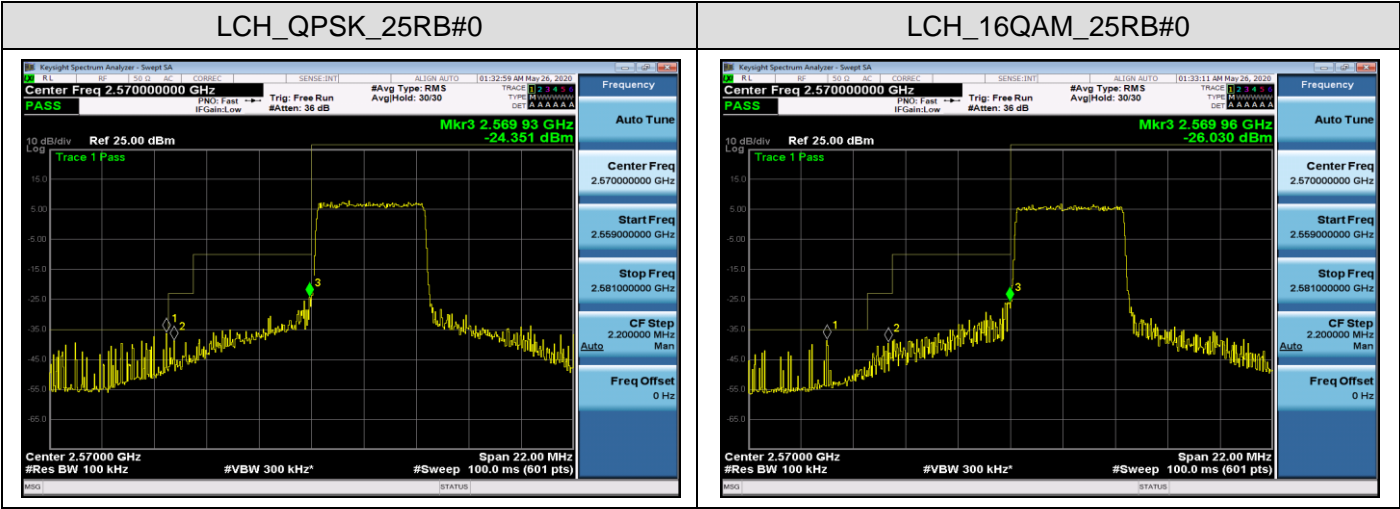

LTE BAND 38
Channel Bandwidth: 5 MHz

Channel Bandwidth: 10 MHz

LCH_QPSK_50RB#0

LCH_16QAM_50RB#0

HCH_QPSK_50RB#0

HCH_16QAM_50RB#0

Channel Bandwidth: 15 MHz

LCH_QPSK_75RB#0

LCH_16QAM_75RB#0

HCH_QPSK_75RB#0

HCH_16QAM_75RB#0

Channel Bandwidth: 20 MHz

LTE BAND 40
Channel Bandwidth: 5 MHz

LCH_QPSK_25RB#0

LCH_16QAM_25RB#0

HCH_QPSK_25RB#0