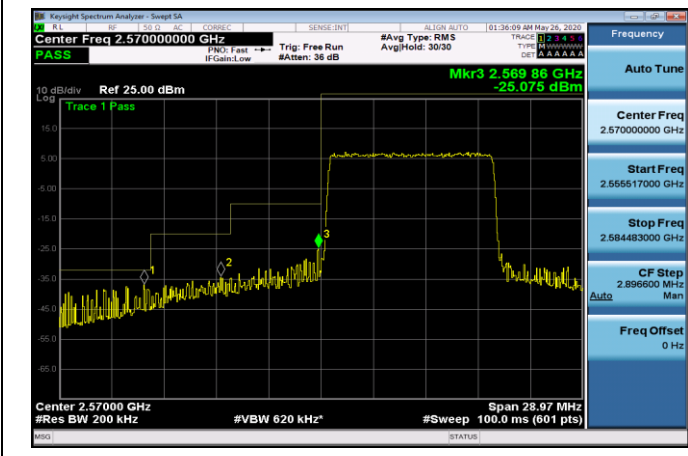

LTE BAND 38
Channel Bandwidth: 5 MHz

Channel Bandwidth: 10 MHz

LCH_QPSK_50RB#0

LCH_16QAM_50RB#0

HCH_QPSK_50RB#0

HCH_16QAM_50RB#0

Channel Bandwidth: 15 MHz

LCH_QPSK_75RB#0

LCH_16QAM_75RB#0

HCH_QPSK_75RB#0

HCH_16QAM_75RB#0

Channel Bandwidth: 20 MHz

LTE BAND 40
Channel Bandwidth: 5 MHz

LCH_QPSK_25RB#0

LCH_16QAM_25RB#0

HCH_QPSK_25RB#0