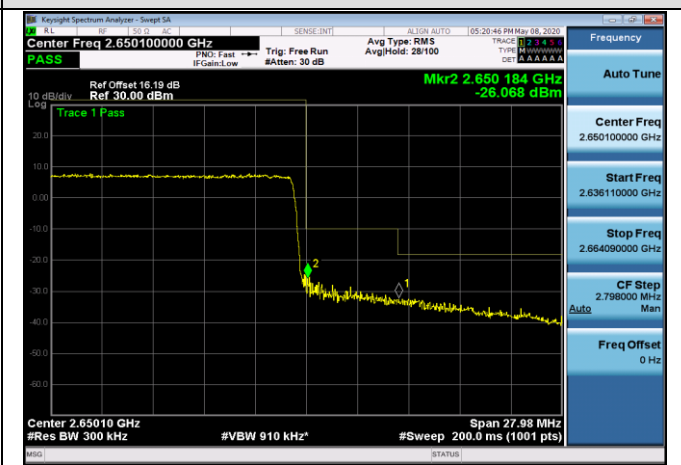

LCH_16QAM_50RB#0

HCH_QPSK_50RB#0

HCH_16QAM_50RB#0

Channel Bandwidth: 15 MHz

LCH_QPSK_75RB#0

LCH_16QAM_75RB#0

HCH_QPSK_75RB#0

HCH_16QAM_75RB#0

Channel Bandwidth: 20 MHz

LCH_QPSK_100RB#0

LCH_16QAM_100RB#0

HCH_QPSK_100RB#0

HCH_16QAM_100RB#0

APPENDIX D PHOTOGRAPHS OF TEST SETUP
RADIATED SPURIOUS EMISSION

RADIATED SPURIOUS ABOVE 1G EMISSION

----END OF REPORT----