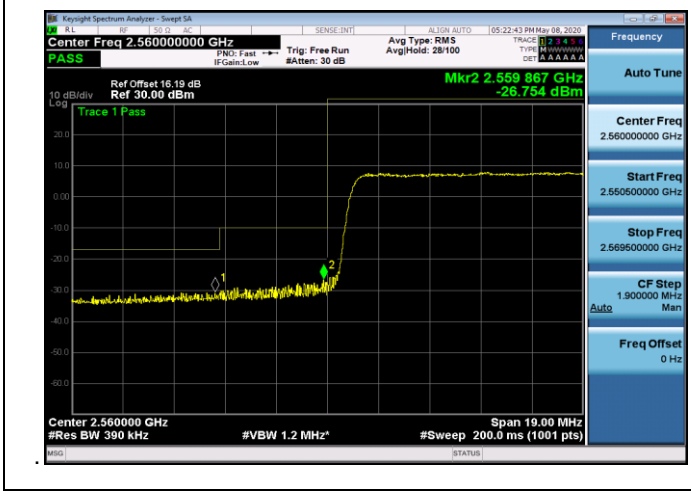

LCH_16QAM_50RB#0

HCH_QPSK_50RB#0

HCH_16QAM_50RB#0

Channel Bandwidth: 15 MHz

LCH_QPSK_75RB#0

LCH_16QAM_75RB#0

HCH_QPSK_75RB#0

HCH_16QAM_75RB#0

Channel Bandwidth: 20 MHz

LCH_QPSK_100RB#0

LCH_16QAM_100RB#0

HCH_QPSK_100RB#0

HCH_16QAM_100RB#0

APPENDIX D PHOTOGRAPHS OF TEST SETUP
RADIATED SPURIOUS EMISSION

RADIATED SPURIOUS ABOVE 1G EMISSION

----END OF REPORT----