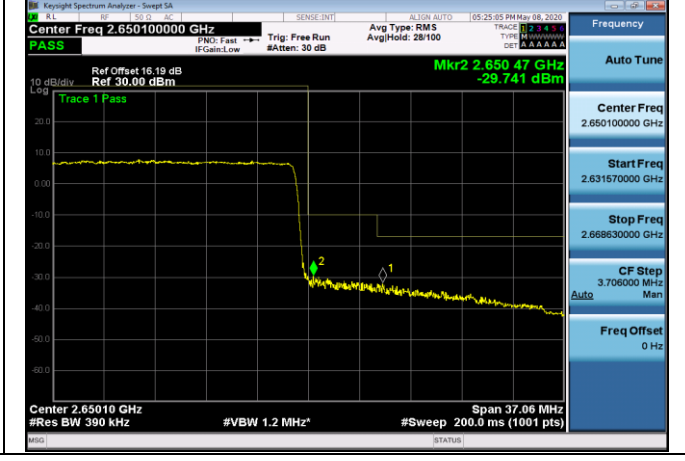

Channel Bandwidth: 20 MHz

LCH_QPSK_100RB#0

LCH_16QAM_100RB#0

HCH_QPSK_100RB#0

HCH_16QAM_100RB#0

APPENDIX D PHOTOGRAPHS OF TEST SETUP
RADIATED SPURIOUS EMISSION

RADIATED SPURIOUS ABOVE 1G EMISSION

----END OF REPORT----