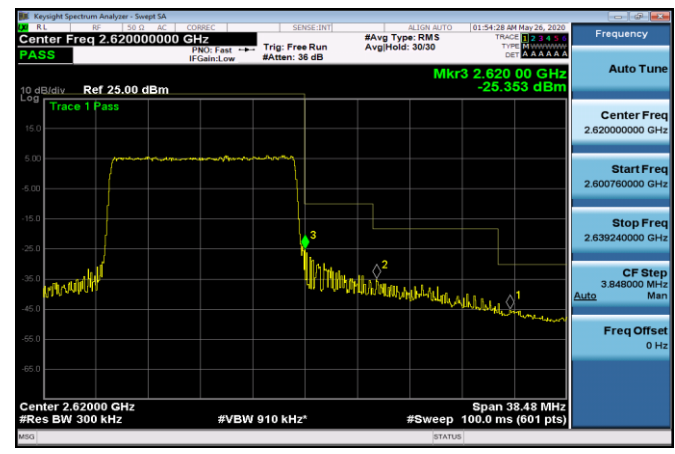

LTE BAND 38
Channel Bandwidth: 5 MHz

Channel Bandwidth: 10 MHz

LCH_QPSK_50RB#0

LCH_16QAM_50RB#0

HCH_QPSK_50RB#0

HCH_16QAM_50RB#0

Channel Bandwidth: 15 MHz

LCH_QPSK_75RB#0

LCH_16QAM_75RB#0

HCH_QPSK_75RB#0

HCH_16QAM_75RB#0

Channel Bandwidth: 20 MHz

LTE BAND 40
Channel Bandwidth: 5 MHz

LCH_QPSK_25RB#0

LCH_16QAM_25RB#0

HCH_QPSK_25RB#0