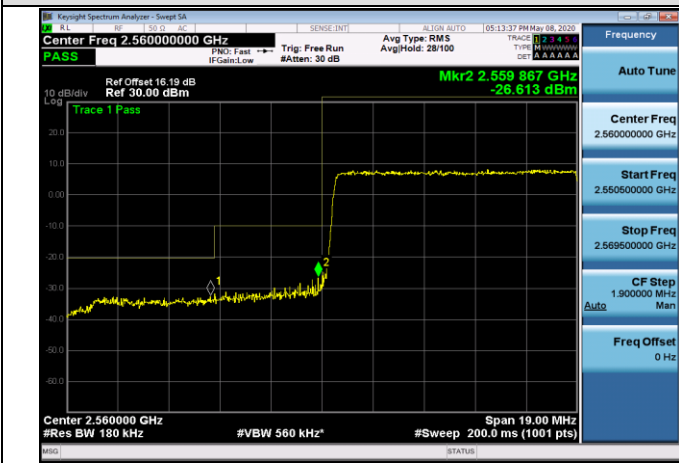

HCH_16QAM_25RB#0

LTE BAND 41
Channel Bandwidth: 5 MHz

LCH_QPSK_25RB#0

LCH_16QAM_25RB#0

HCH_QPSK_25RB#0

HCH_16QAM_25RB#0

Channel Bandwidth: 10 MHz

LCH_QPSK_50RB#0