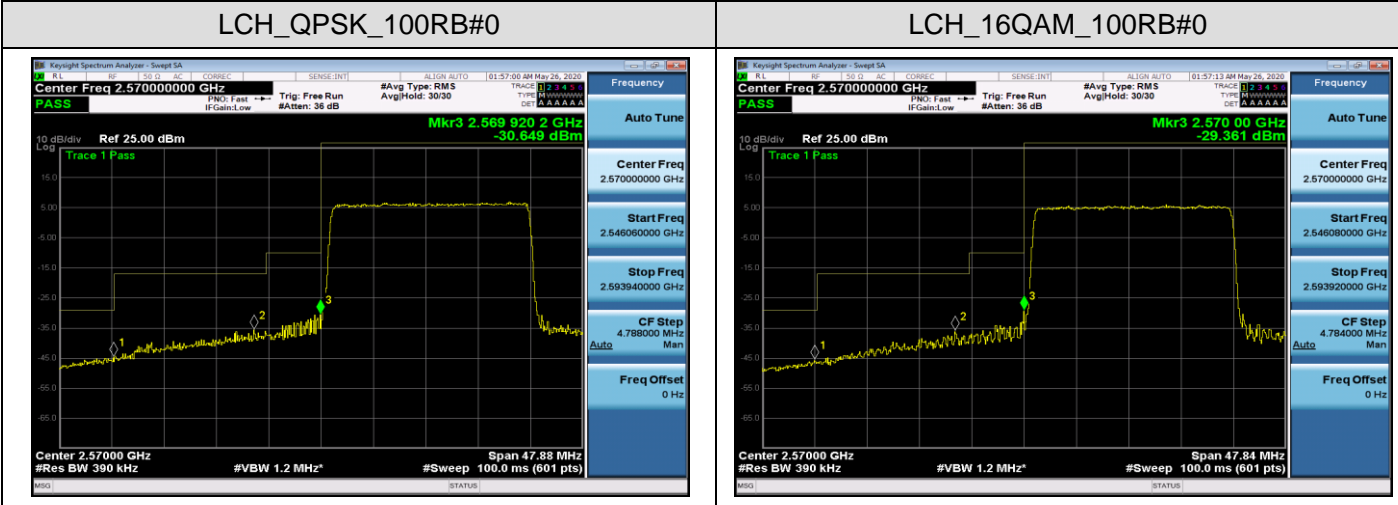

LTE BAND 38
Channel Bandwidth: 5 MHz

Channel Bandwidth: 10 MHz

LCH_QPSK_50RB#0

LCH_16QAM_50RB#0

HCH_QPSK_50RB#0

HCH_16QAM_50RB#0

Channel Bandwidth: 15 MHz

LCH_QPSK_75RB#0

LCH_16QAM_75RB#0

HCH_QPSK_75RB#0

HCH_16QAM_75RB#0

Channel Bandwidth: 20 MHz

LTE BAND 40
Channel Bandwidth: 5 MHz

LCH_QPSK_25RB#0

LCH_16QAM_25RB#0

HCH_QPSK_25RB#0

HCH_16QAM_25RB#0

LTE BAND 41
Channel Bandwidth: 5 MHz

LCH_QPSK_25RB#0

LCH_16QAM_25RB#0

HCH_QPSK_25RB#0

HCH_16QAM_25RB#0

Channel Bandwidth: 10 MHz

LCH_QPSK_50RB#0