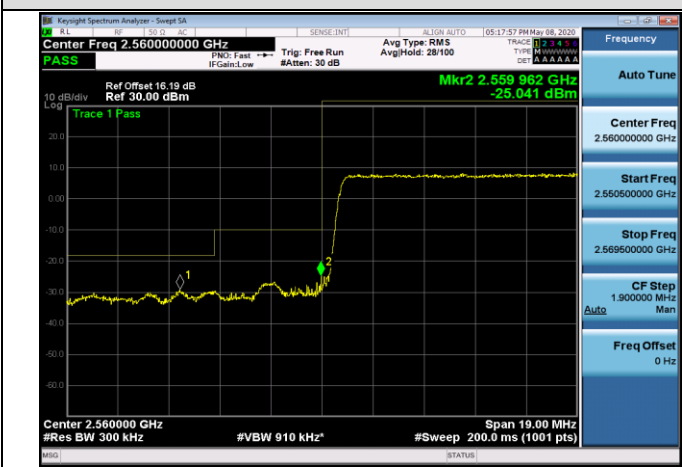

LCH_16QAM_50RB#0

HCH_QPSK_50RB#0

HCH_16QAM_50RB#0

Channel Bandwidth: 15 MHz

LCH_QPSK_75RB#0

LCH_16QAM_75RB#0

HCH_QPSK_75RB#0

HCH_16QAM_75RB#0

Channel Bandwidth: 20 MHz

LCH_QPSK_100RB#0

LCH_16QAM_100RB#0

HCH_QPSK_100RB#0

HCH_16QAM_100RB#0

APPENDIX D PHOTOGRAPHS OF TEST SETUP
RADIATED SPURIOUS EMISSION

RADIATED SPURIOUS ABOVE 1G EMISSION

----END OF REPORT----