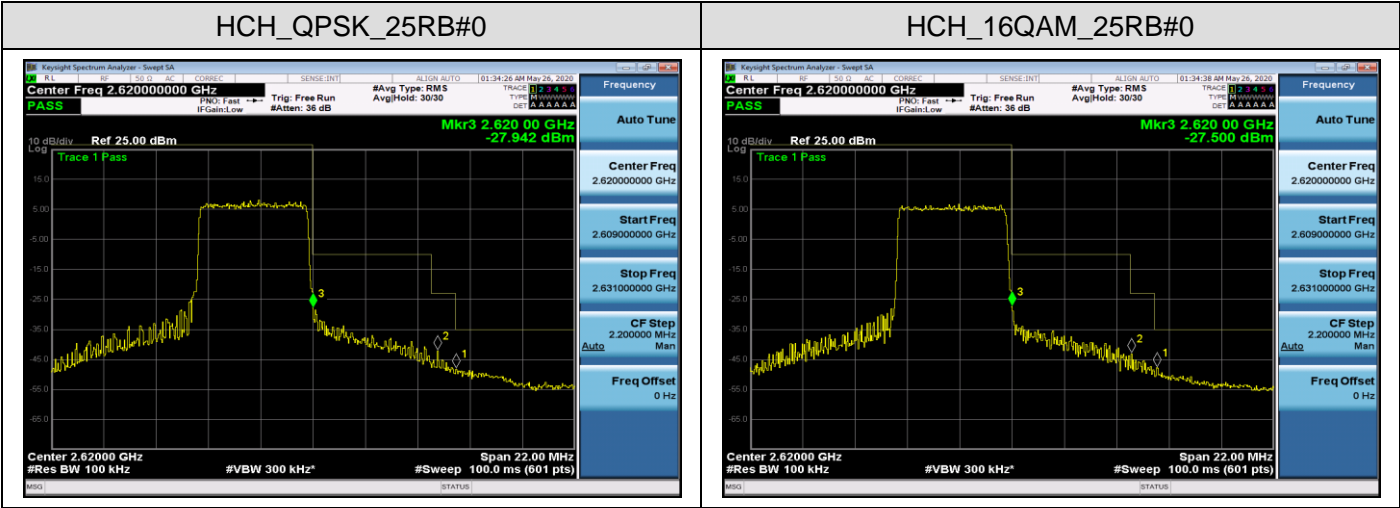

LTE BAND 38
Channel Bandwidth: 5 MHz

Channel Bandwidth: 10 MHz

LCH_QPSK_50RB#0

LCH_16QAM_50RB#0

HCH_QPSK_50RB#0

HCH_16QAM_50RB#0

Channel Bandwidth: 15 MHz

LCH_QPSK_75RB#0

LCH_16QAM_75RB#0

HCH_QPSK_75RB#0

HCH_16QAM_75RB#0

Channel Bandwidth: 20 MHz

LTE BAND 40
Channel Bandwidth: 5 MHz

LCH_QPSK_25RB#0

LCH_16QAM_25RB#0

HCH_QPSK_25RB#0