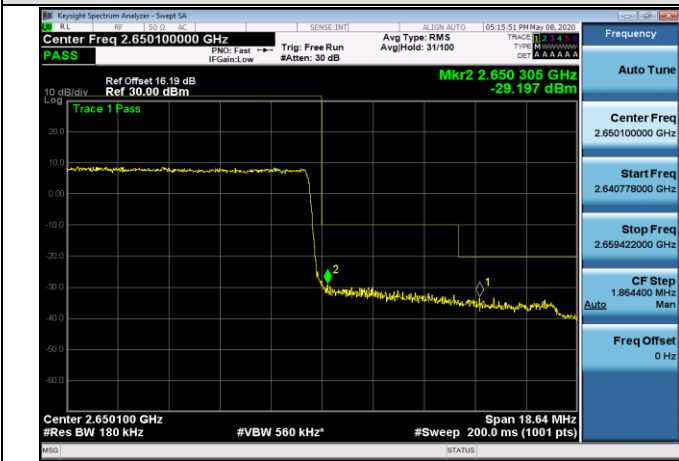

HCH_QPSK_50RB#0