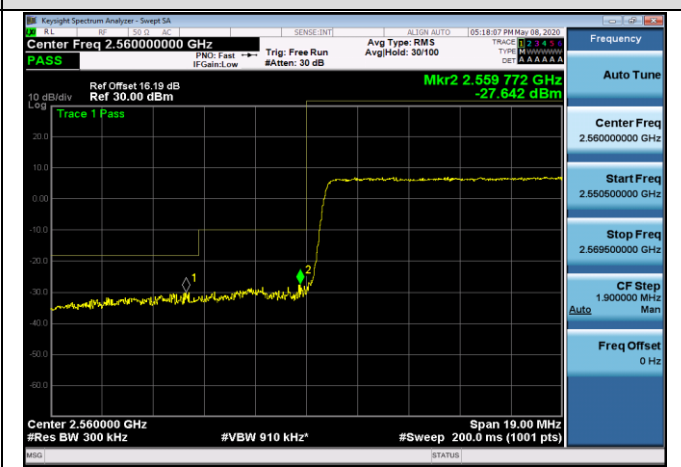

LCH_16QAM_50RB#0

HCH_QPSK_50RB#0

HCH_16QAM_50RB#0

Channel Bandwidth: 15 MHz

LCH_QPSK_75RB#0

LCH_16QAM_75RB#0

HCH_QPSK_75RB#0

HCH_16QAM_75RB#0

Channel Bandwidth: 20 MHz

LCH_QPSK_100RB#0

LCH_16QAM_100RB#0

HCH_QPSK_100RB#0

HCH_16QAM_100RB#0

APPENDIX D PHOTOGRAPHS OF TEST SETUP
RADIATED SPURIOUS EMISSION

RADIATED SPURIOUS ABOVE 1G EMISSION

----END OF REPORT----