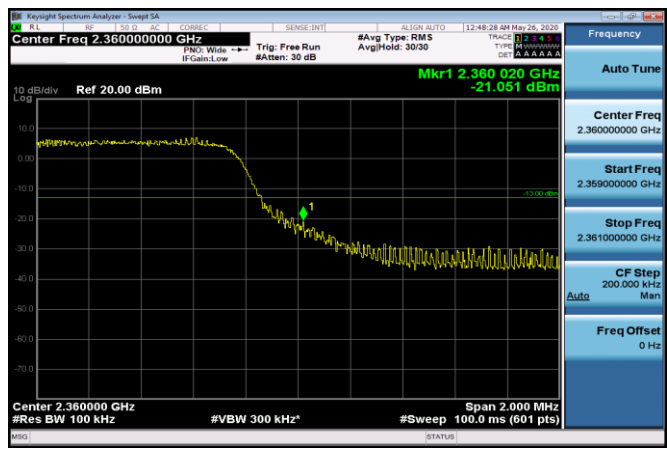

LTE BAND 38
Channel Bandwidth: 5 MHz

Channel Bandwidth: 10 MHz

LCH_QPSK_50RB#0

LCH_16QAM_50RB#0

HCH_QPSK_50RB#0

HCH_16QAM_50RB#0

Channel Bandwidth: 15 MHz

LCH_QPSK_75RB#0

LCH_16QAM_75RB#0

HCH_QPSK_75RB#0

HCH_16QAM_75RB#0

Channel Bandwidth: 20 MHz

LTE BAND 40
Channel Bandwidth: 5 MHz

LCH_QPSK_25RB#0

LCH_16QAM_25RB#0

HCH_QPSK_25RB#0

HCH_16QAM_25RB#0

LTE BAND 41
Channel Bandwidth: 5 MHz

LCH_QPSK_25RB#0

LCH_16QAM_25RB#0

HCH_QPSK_25RB#0

HCH_16QAM_25RB#0

Channel Bandwidth: 10 MHz

LCH_QPSK_50RB#0