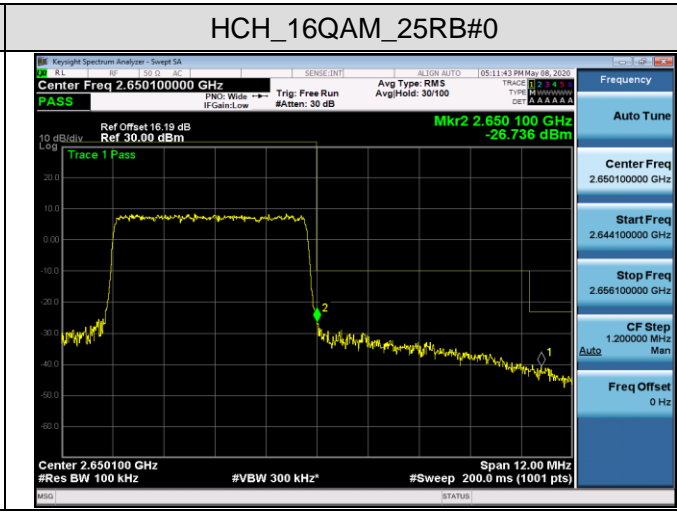

LCH_16QAM_75RB#0

HCH_QPSK_75RB#0

HCH_16QAM_75RB#0

Channel Bandwidth: 20 MHz

LTE BAND 40
Channel Bandwidth: 5 MHz

LCH_QPSK_25RB#0

LCH_16QAM_25RB#0

HCH_QPSK_25RB#0

HCH_16QAM_25RB#0

LTE BAND 41
Channel Bandwidth: 5 MHz

LCH_QPSK_25RB#0

LCH_16QAM_25RB#0

HCH_QPSK_25RB#0

HCH_16QAM_25RB#0

Channel Bandwidth: 10 MHz

LCH_QPSK_50RB#0