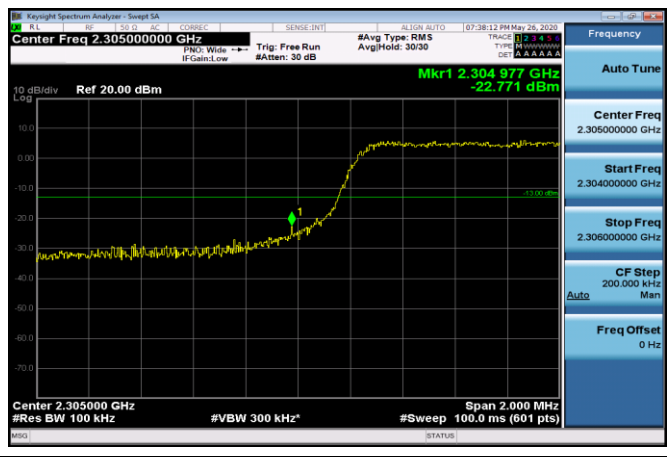

LTE BAND 38
Channel Bandwidth: 5 MHz

Channel Bandwidth: 10 MHz

LCH_QPSK_50RB#0

LCH_16QAM_50RB#0

HCH_QPSK_50RB#0

HCH_16QAM_50RB#0

Channel Bandwidth: 15 MHz

LCH_QPSK_75RB#0

LCH_16QAM_75RB#0

HCH_QPSK_75RB#0

HCH_16QAM_75RB#0

Channel Bandwidth: 20 MHz

LTE BAND 40
Channel Bandwidth: 5 MHz

LCH_QPSK_25RB#0

LCH_16QAM_25RB#0

HCH_QPSK_25RB#0

HCH_16QAM_25RB#0

LTE BAND 41
Channel Bandwidth: 5 MHz

LCH_QPSK_25RB#0

LCH_16QAM_25RB#0

HCH_QPSK_25RB#0

HCH_16QAM_25RB#0

Channel Bandwidth: 10 MHz

LCH_QPSK_50RB#0