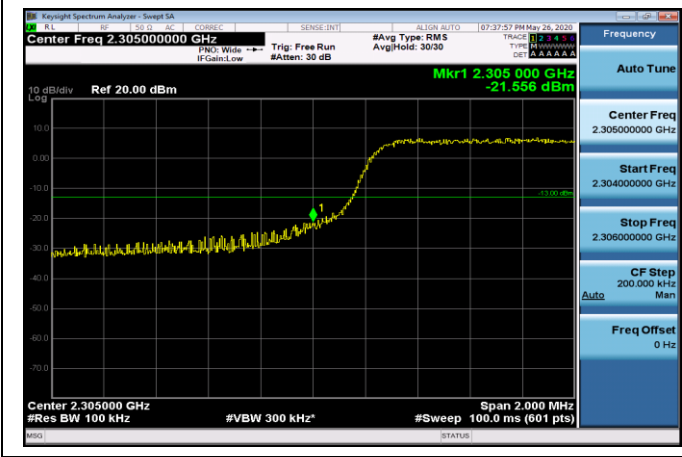

LTE BAND 38
Channel Bandwidth: 5 MHz

Channel Bandwidth: 10 MHz

LCH_QPSK_50RB#0

LCH_16QAM_50RB#0

HCH_QPSK_50RB#0

HCH_16QAM_50RB#0

Channel Bandwidth: 15 MHz

LCH_QPSK_75RB#0

LCH_16QAM_75RB#0

HCH_QPSK_75RB#0

HCH_16QAM_75RB#0

Channel Bandwidth: 20 MHz

LTE BAND 40
Channel Bandwidth: 5 MHz

LCH_QPSK_25RB#0

LCH_16QAM_25RB#0

HCH_QPSK_25RB#0

HCH_16QAM_25RB#0

LTE BAND 41
Channel Bandwidth: 5 MHz

LCH_QPSK_25RB#0

LCH_16QAM_25RB#0

HCH_QPSK_25RB#0

HCH_16QAM_25RB#0

Channel Bandwidth: 10 MHz

LCH_QPSK_50RB#0