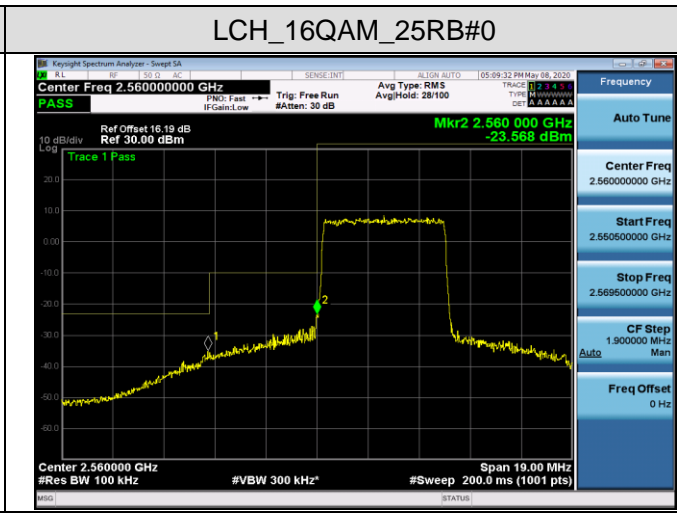

LCH_16QAM_75RB#0

HCH_QPSK_75RB#0

HCH_16QAM_75RB#0

Channel Bandwidth: 20 MHz

LTE BAND 40
Channel Bandwidth: 5 MHz

LCH_QPSK_25RB#0

LCH_16QAM_25RB#0

HCH_QPSK_25RB#0

HCH_16QAM_25RB#0

LTE BAND 41
Channel Bandwidth: 5 MHz

LCH_QPSK_25RB#0

LCH_16QAM_25RB#0

HCH_QPSK_25RB#0

HCH_16QAM_25RB#0

Channel Bandwidth: 10 MHz

LCH_QPSK_50RB#0

LCH_16QAM_50RB#0

HCH_QPSK_50RB#0

HCH_16QAM_50RB#0

Channel Bandwidth: 15 MHz

LCH_QPSK_75RB#0

LCH_16QAM_75RB#0

HCH_QPSK_75RB#0

HCH_16QAM_75RB#0