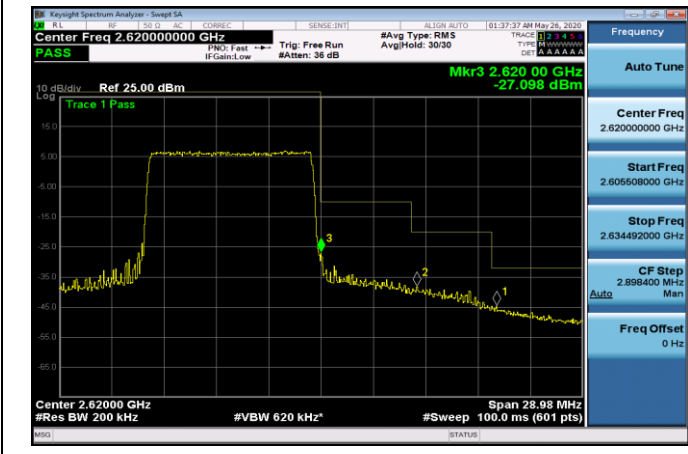

LTE BAND 38
Channel Bandwidth: 5 MHz

Channel Bandwidth: 10 MHz

LCH_QPSK_50RB#0

LCH_16QAM_50RB#0

HCH_QPSK_50RB#0

HCH_16QAM_50RB#0

Channel Bandwidth: 15 MHz

LCH_QPSK_75RB#0

LCH_16QAM_75RB#0

HCH_QPSK_75RB#0

HCH_16QAM_75RB#0

Channel Bandwidth: 20 MHz

LTE BAND 40
Channel Bandwidth: 5 MHz

LCH_QPSK_25RB#0

LCH_16QAM_25RB#0

HCH_QPSK_25RB#0