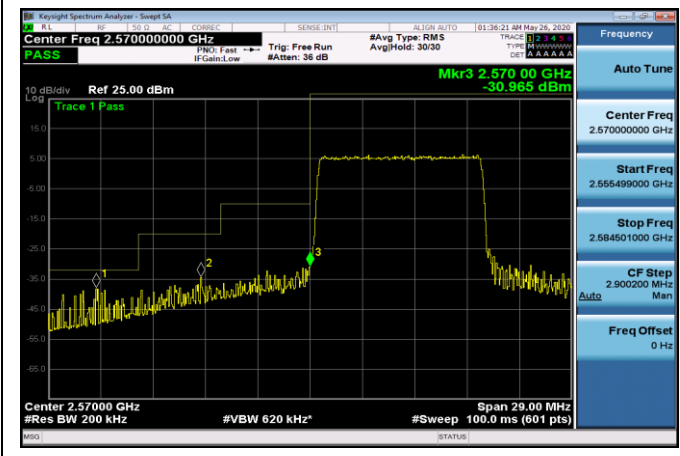

LTE BAND 38
Channel Bandwidth: 5 MHz

Channel Bandwidth: 10 MHz

LCH_QPSK_50RB#0

LCH_16QAM_50RB#0

HCH_QPSK_50RB#0

HCH_16QAM_50RB#0

Channel Bandwidth: 15 MHz

LCH_QPSK_75RB#0

LCH_16QAM_75RB#0

HCH_QPSK_75RB#0

HCH_16QAM_75RB#0

Channel Bandwidth: 20 MHz

LTE BAND 40
Channel Bandwidth: 5 MHz

LCH_QPSK_25RB#0

LCH_16QAM_25RB#0

HCH_QPSK_25RB#0