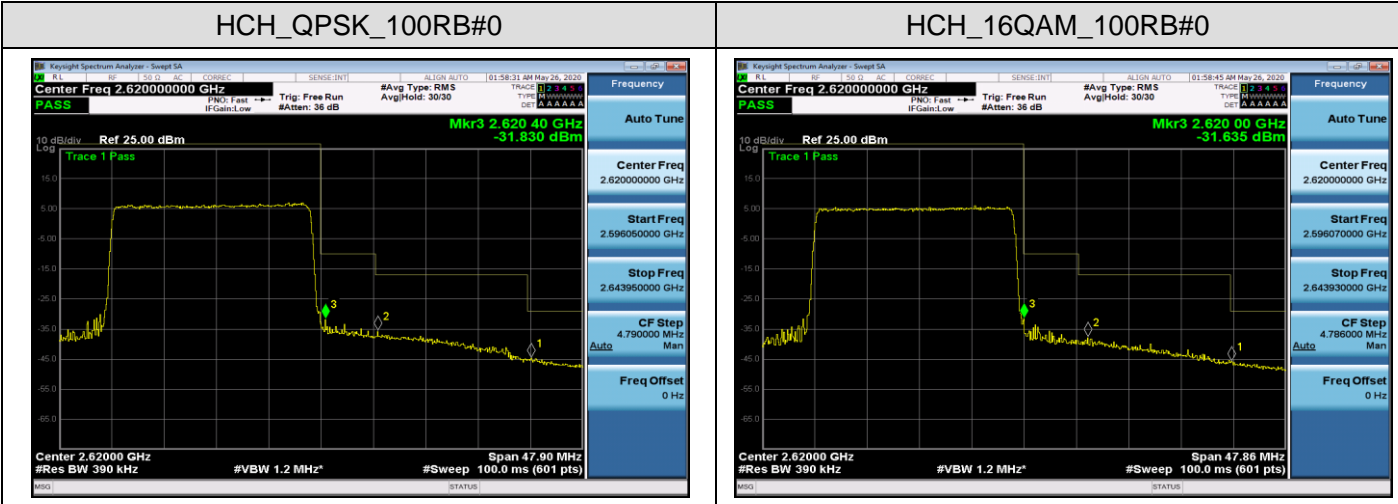

LTE BAND 38
Channel Bandwidth: 5 MHz

Channel Bandwidth: 10 MHz

LCH_QPSK_50RB#0

LCH_16QAM_50RB#0

HCH_QPSK_50RB#0

HCH_16QAM_50RB#0

Channel Bandwidth: 15 MHz

LCH_QPSK_75RB#0

LCH_16QAM_75RB#0

HCH_QPSK_75RB#0

HCH_16QAM_75RB#0

Channel Bandwidth: 20 MHz

LTE BAND 40
Channel Bandwidth: 5 MHz

LCH_QPSK_25RB#0

LCH_16QAM_25RB#0

HCH_QPSK_25RB#0

HCH_16QAM_25RB#0

LTE BAND 41
Channel Bandwidth: 5 MHz

LCH_QPSK_25RB#0

LCH_16QAM_25RB#0

HCH_QPSK_25RB#0

HCH_16QAM_25RB#0

Channel Bandwidth: 10 MHz

LCH_QPSK_50RB#0