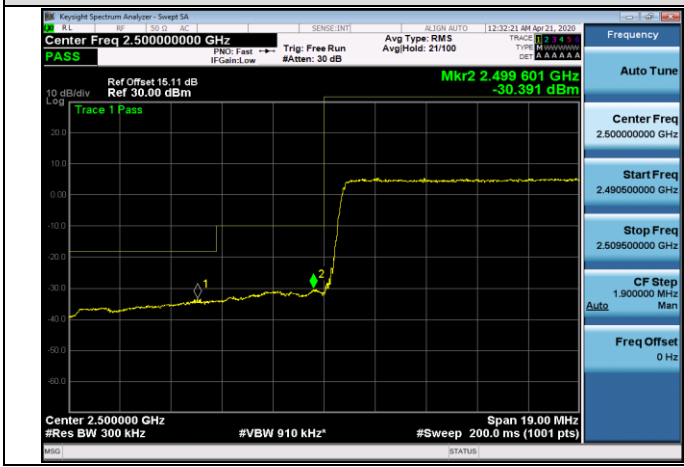

Channel Bandwidth: 15 MHz

LCH_QPSK_75RB#0