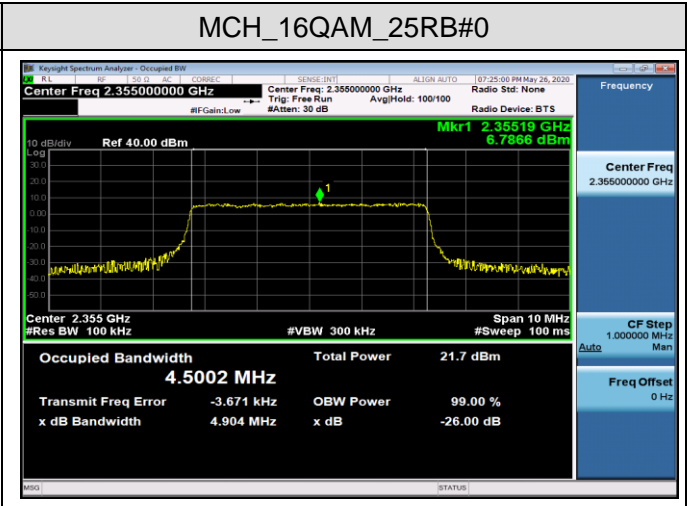

MCH_16QAM_50RB#0

LTE Band 40(2)
Channel Bandwidth: 5 MHz

LCH_QPSK_25RB#0

LCH_16QAM_15RB#0

MCH_QPSK_25RB#0

MCH_16QAM_25RB#0

HCH_QPSK_25RB#0

HCH_16QAM_25RB#0

Channel Bandwidth: 10 MHz

MCH_QPSK_50RB#0

MCH_16QAM_50RB#0

LTE Band 41
Channel Bandwidth: 5 MHz

Channel Bandwidth: 10 MHz

LCH_QPSK_50RB#0

LCH_16QAM_50RB#0

MCH_QPSK_50RB#0