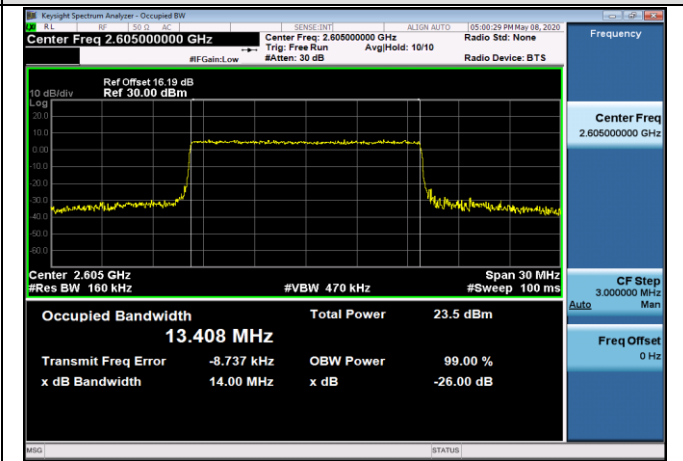

MCH_16QAM_50RB#0

HCH_QPSK_50RB#0

HCH_16QAM_50RB#0

Channel Bandwidth: 15 MHz

LCH_QPSK_75RB#0

LCH_16QAM_75RB#0

MCH_QPSK_75RB#0

MCH_16QAM_75RB#0