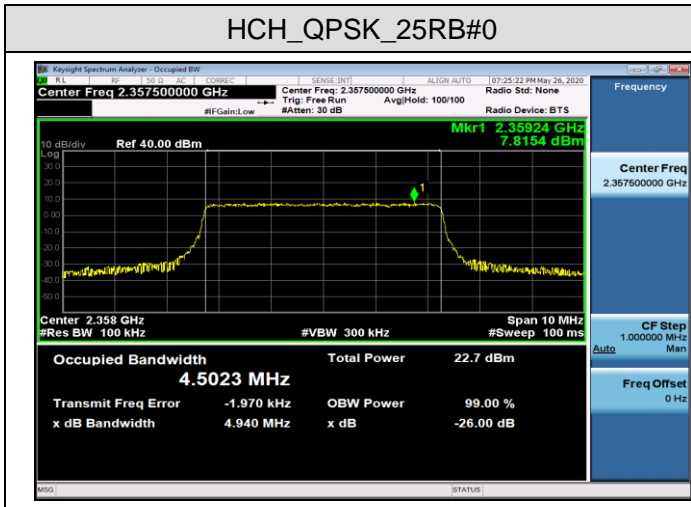

MCH_16QAM_50RB#0

LTE Band 40(2)
Channel Bandwidth: 5 MHz

LCH_QPSK_25RB#0

LCH_16QAM_15RB#0

MCH_QPSK_25RB#0

MCH_16QAM_25RB#0

HCH_QPSK_25RB#0

HCH_16QAM_25RB#0

Channel Bandwidth: 10 MHz

MCH_QPSK_50RB#0

MCH_16QAM_50RB#0

LTE Band 41
Channel Bandwidth: 5 MHz

Channel Bandwidth: 10 MHz

LCH_QPSK_50RB#0

LCH_16QAM_50RB#0

MCH_QPSK_50RB#0