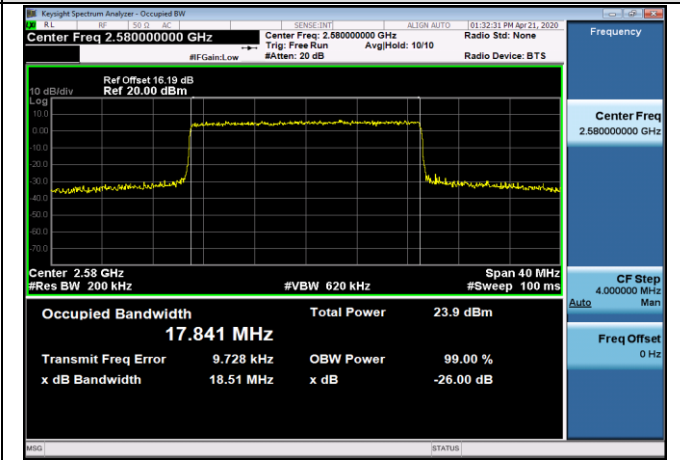

Channel Bandwidth: 20 MHz

LCH_QPSK_100RB#0

LCH_16QAM_100RB#0

MCH_QPSK_100RB#0

MCH_16QAM_100RB#0

HCH_QPSK_100RB#0

HCH_16QAM_100RB#0

LTE Band 40(1)
 Channel Bandwidth: 5 MHz

LCH_QPSK_25RB#0

LCH_16QAM_25RB#0

MCH_QPSK_25RB#0

MCH_16QAM_25RB#0

HCH_QPSK_25RB#0

HCH_16QAM_25RB#0

Channel Bandwidth: 10 MHz

MCH_QPSK_50RB#0