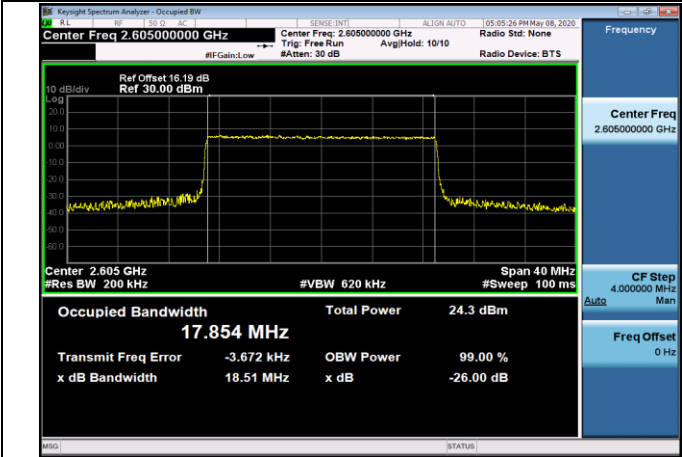

MCH_QPSK_100RB#0