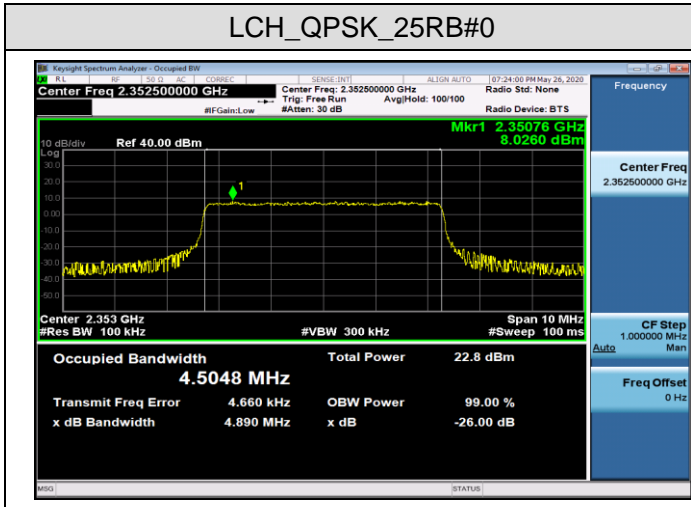

Channel Bandwidth: 20 MHz

LCH_QPSK_100RB#0

LCH_16QAM_100RB#0

MCH_QPSK_100RB#0

MCH_16QAM_100RB#0

HCH_QPSK_100RB#0

HCH_16QAM_100RB#0

LTE Band 40(1)
 Channel Bandwidth: 5 MHz

LCH_QPSK_25RB#0

LCH_16QAM_25RB#0

MCH_QPSK_25RB#0

MCH_16QAM_25RB#0

HCH_QPSK_25RB#0

HCH_16QAM_25RB#0

Channel Bandwidth: 10 MHz

MCH_QPSK_50RB#0

MCH_16QAM_50RB#0

LTE Band 40(2)
Channel Bandwidth: 5 MHz

LCH_QPSK_25RB#0

LCH_16QAM_15RB#0

MCH_QPSK_25RB#0

MCH_16QAM_25RB#0

HCH_QPSK_25RB#0

HCH_16QAM_25RB#0