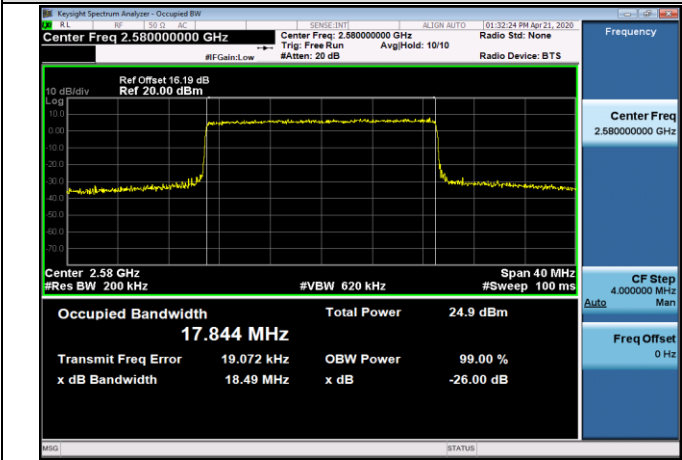

Channel Bandwidth: 20 MHz

LCH_QPSK_100RB#0

LCH_16QAM_100RB#0

MCH_QPSK_100RB#0

MCH_16QAM_100RB#0

HCH_QPSK_100RB#0

HCH_16QAM_100RB#0

LTE Band 40(1)
 Channel Bandwidth: 5 MHz

LCH_QPSK_25RB#0

LCH_16QAM_25RB#0

MCH_QPSK_25RB#0

MCH_16QAM_25RB#0

HCH_QPSK_25RB#0

HCH_16QAM_25RB#0

Channel Bandwidth: 10 MHz

MCH_QPSK_50RB#0