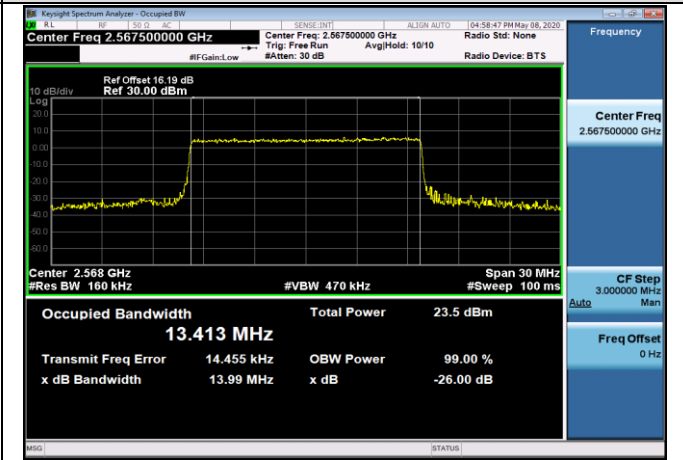

MCH_16QAM_50RB#0

HCH_QPSK_50RB#0

HCH_16QAM_50RB#0

Channel Bandwidth: 15 MHz

LCH_QPSK_75RB#0

LCH_16QAM_75RB#0

MCH_QPSK_75RB#0

MCH_16QAM_75RB#0