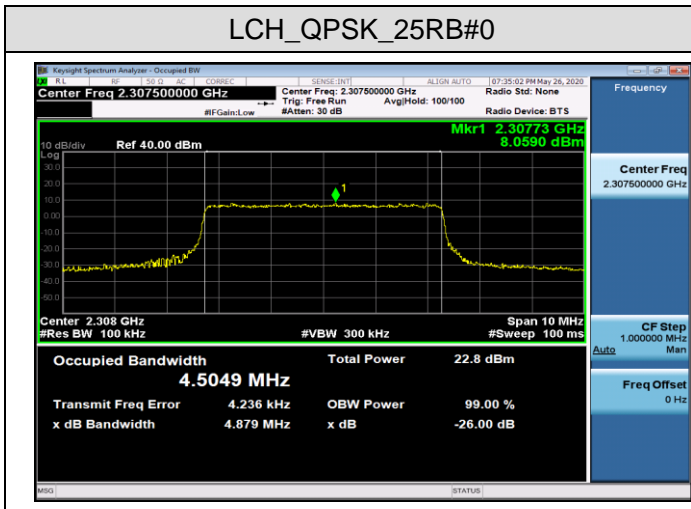

Channel Bandwidth: 20 MHz

LCH_QPSK_100RB#0

LCH_16QAM_100RB#0

MCH_QPSK_100RB#0

MCH_16QAM_100RB#0

HCH_QPSK_100RB#0

HCH_16QAM_100RB#0

LTE Band 40(1)
 Channel Bandwidth: 5 MHz

LCH_QPSK_25RB#0

LCH_16QAM_25RB#0

MCH_QPSK_25RB#0

MCH_16QAM_25RB#0

HCH_QPSK_25RB#0

HCH_16QAM_25RB#0

Channel Bandwidth: 10 MHz

MCH_QPSK_50RB#0