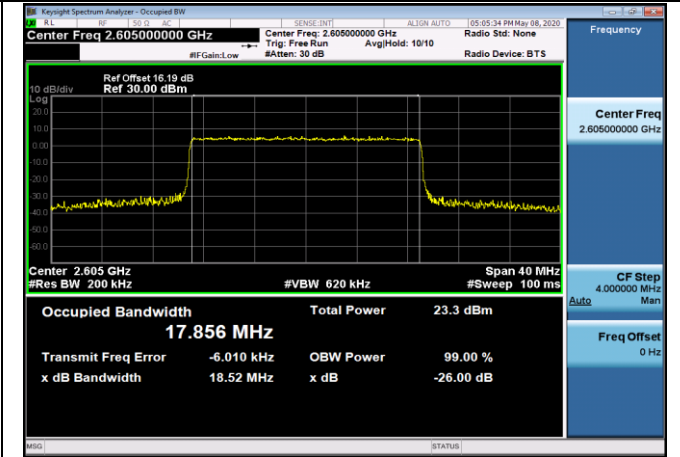

HCH_QPSK_75RB#0

HCH_16QAM_75RB#0

Channel Bandwidth: 20 MHz

LCH_QPSK_100RB#0

LCH_16QAM_100RB#0

MCH_QPSK_100RB#0

MCH_16QAM_100RB#0

HCH_QPSK_100RB#0