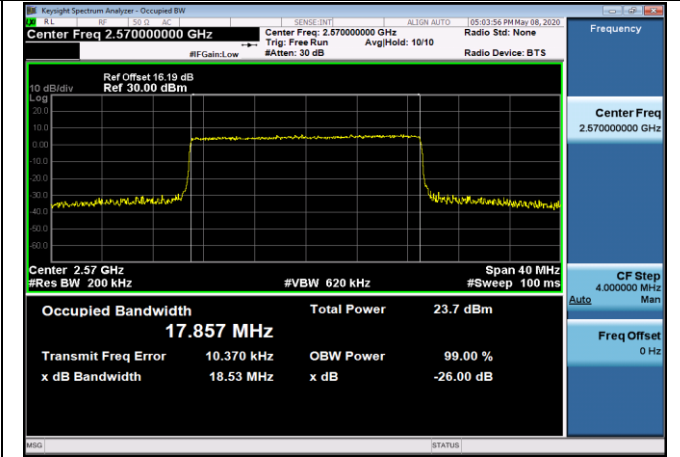

LCH_16QAM_100RB#0