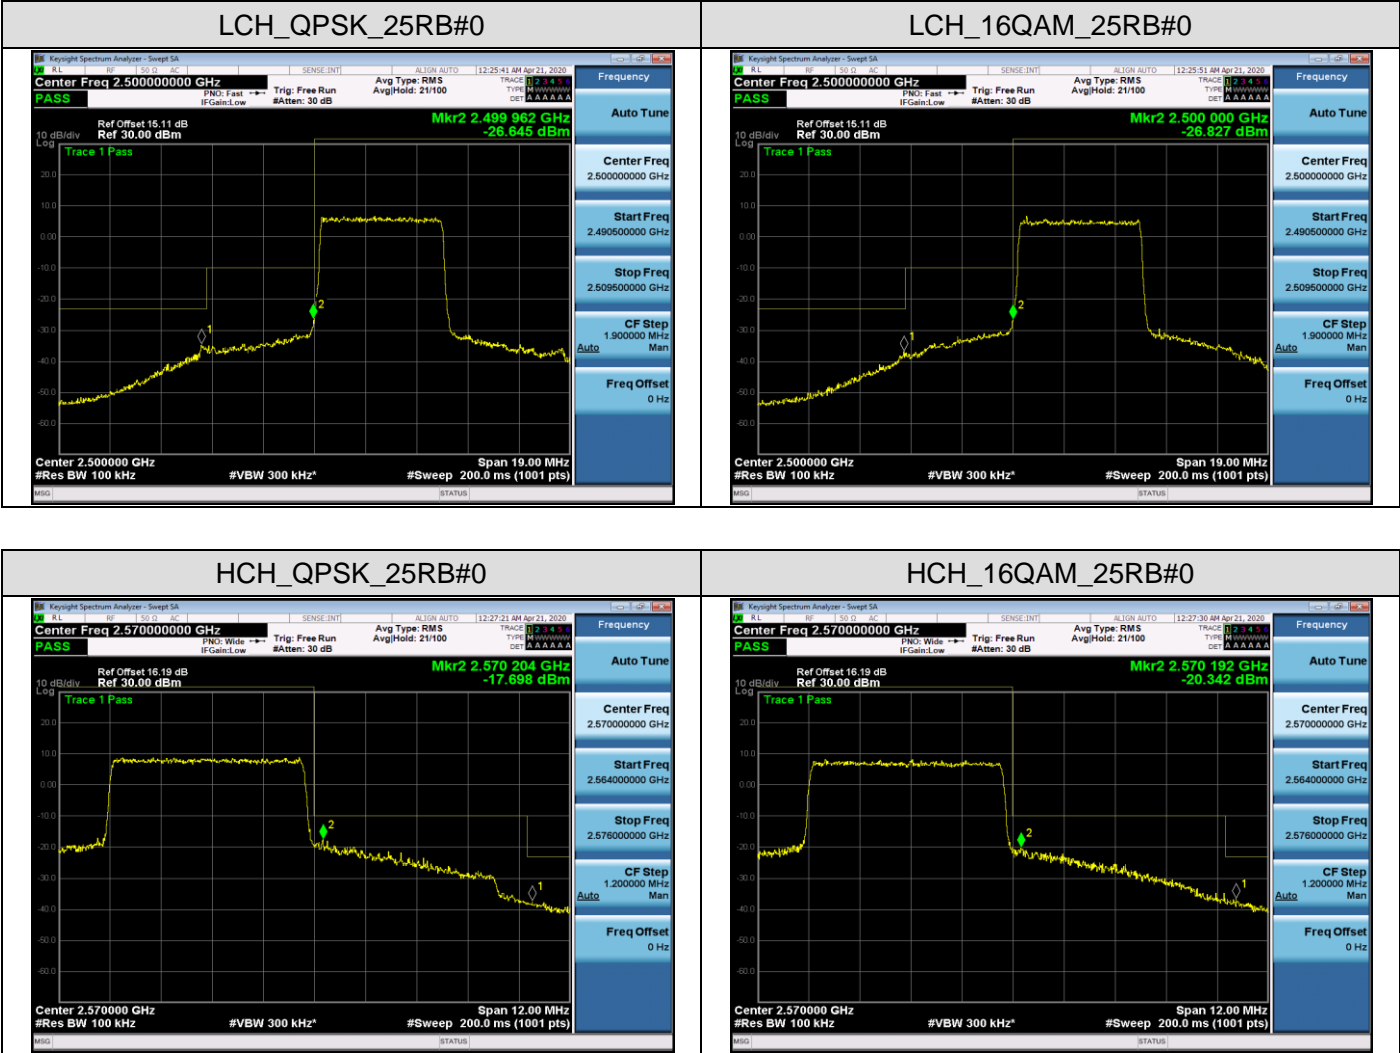

Channel Bandwidth: 10 MHz

MCH_QPSK_50RB#0

MCH_16QAM_50RB#0

LTE Band 41
Channel Bandwidth: 5 MHz

Channel Bandwidth: 10 MHz

LCH_QPSK_50RB#0

LCH_16QAM_50RB#0

MCH_QPSK_50RB#0

MCH_16QAM_50RB#0

HCH_QPSK_50RB#0

HCH_16QAM_50RB#0

Channel Bandwidth: 15 MHz

LCH_QPSK_75RB#0

LCH_16QAM_75RB#0

MCH_QPSK_75RB#0

MCH_16QAM_75RB#0

HCH_QPSK_75RB#0

HCH_16QAM_75RB#0

Channel Bandwidth: 20 MHz

LCH_QPSK_100RB#0

LCH_16QAM_100RB#0

MCH_QPSK_100RB#0

MCH_16QAM_100RB#0

HCH_QPSK_100RB#0

HCH_16QAM_100RB#0

APPENDIX C TEST PLOTS FOR BAND EDGES LTE BAND 7

Channel Bandwidth: 5 MHz

Channel Bandwidth: 10 MHz

LCH_QPSK_50RB#0

LCH_16QAM_50RB#0

HCH_QPSK_50RB#0

HCH_16QAM_50RB#0