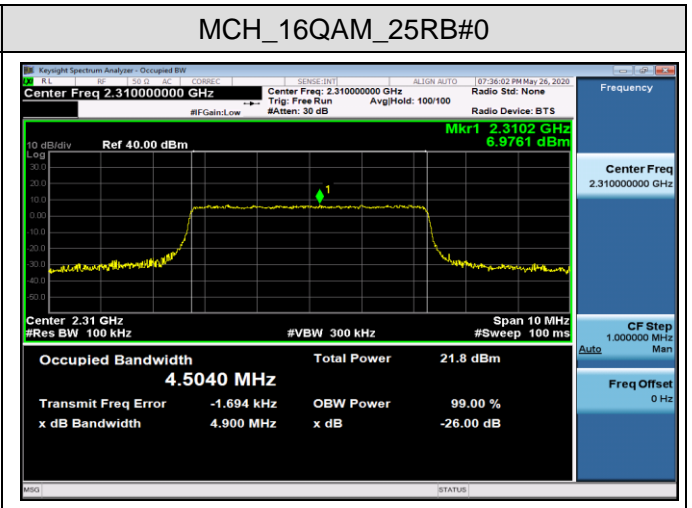

Channel Bandwidth: 20 MHz

LCH_QPSK_100RB#0

LCH_16QAM_100RB#0

MCH_QPSK_100RB#0

MCH_16QAM_100RB#0

HCH_QPSK_100RB#0

HCH_16QAM_100RB#0

LTE Band 40(1)
 Channel Bandwidth: 5 MHz

LCH_QPSK_25RB#0

LCH_16QAM_25RB#0

MCH_QPSK_25RB#0

MCH_16QAM_25RB#0

HCH_QPSK_25RB#0

HCH_16QAM_25RB#0

Channel Bandwidth: 10 MHz

MCH_QPSK_50RB#0

MCH_16QAM_50RB#0

LTE Band 40(2)
Channel Bandwidth: 5 MHz

LCH_QPSK_25RB#0

LCH_16QAM_15RB#0

MCH_QPSK_25RB#0

MCH_16QAM_25RB#0

HCH_QPSK_25RB#0

HCH_16QAM_25RB#0