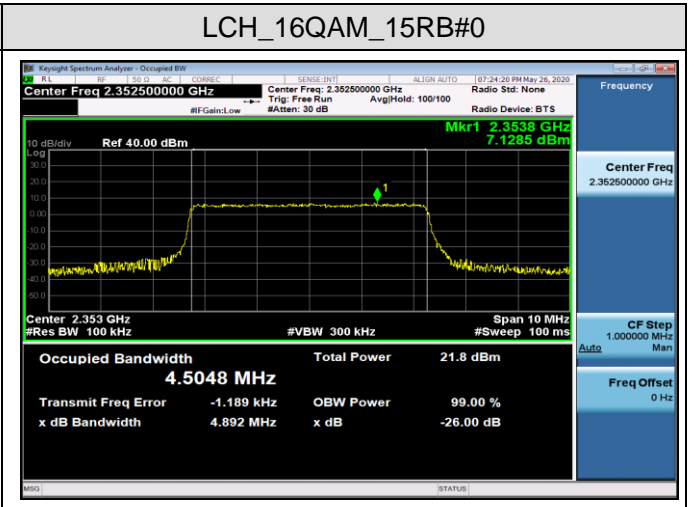

MCH_16QAM_50RB#0

LTE Band 40(2)
Channel Bandwidth: 5 MHz

LCH_QPSK_25RB#0

LCH_16QAM_15RB#0

MCH_QPSK_25RB#0

MCH_16QAM_25RB#0

HCH_QPSK_25RB#0

HCH_16QAM_25RB#0

Channel Bandwidth: 10 MHz

MCH_QPSK_50RB#0

MCH_16QAM_50RB#0

LTE Band 41
Channel Bandwidth: 5 MHz

Channel Bandwidth: 10 MHz

LCH_QPSK_50RB#0

LCH_16QAM_50RB#0

MCH_QPSK_50RB#0