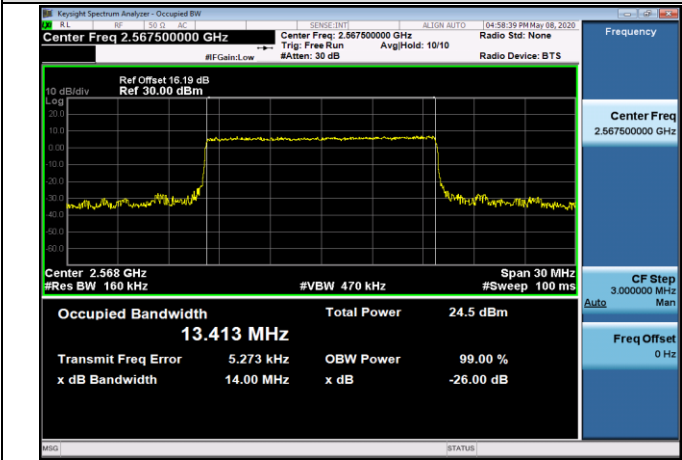

MCH_16QAM_50RB#0

HCH_QPSK_50RB#0

HCH_16QAM_50RB#0

Channel Bandwidth: 15 MHz

LCH_QPSK_75RB#0

LCH_16QAM_75RB#0

MCH_QPSK_75RB#0

MCH_16QAM_75RB#0