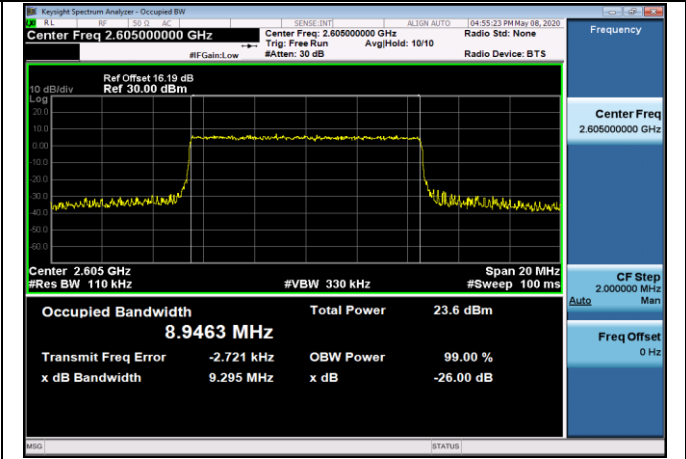

MCH_16QAM_50RB#0