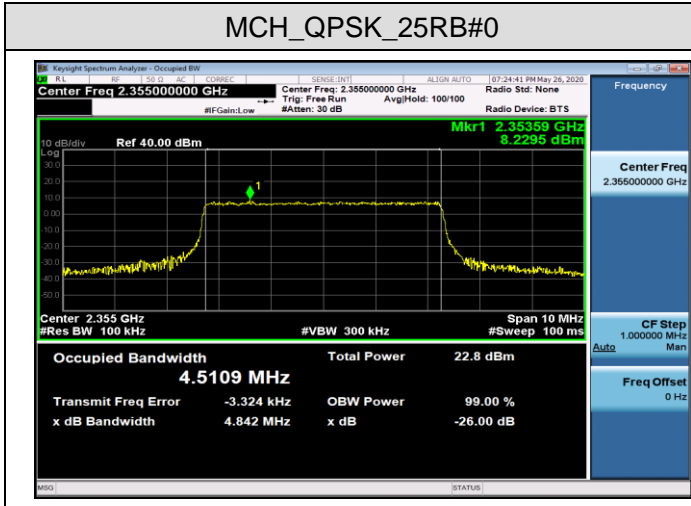

MCH_16QAM_50RB#0

LTE Band 40(2)
Channel Bandwidth: 5 MHz

LCH_QPSK_25RB#0

LCH_16QAM_15RB#0

MCH_QPSK_25RB#0

MCH_16QAM_25RB#0

HCH_QPSK_25RB#0

HCH_16QAM_25RB#0

Channel Bandwidth: 10 MHz

MCH_QPSK_50RB#0

MCH_16QAM_50RB#0

LTE Band 41
Channel Bandwidth: 5 MHz

Channel Bandwidth: 10 MHz

LCH_QPSK_50RB#0

LCH_16QAM_50RB#0

MCH_QPSK_50RB#0