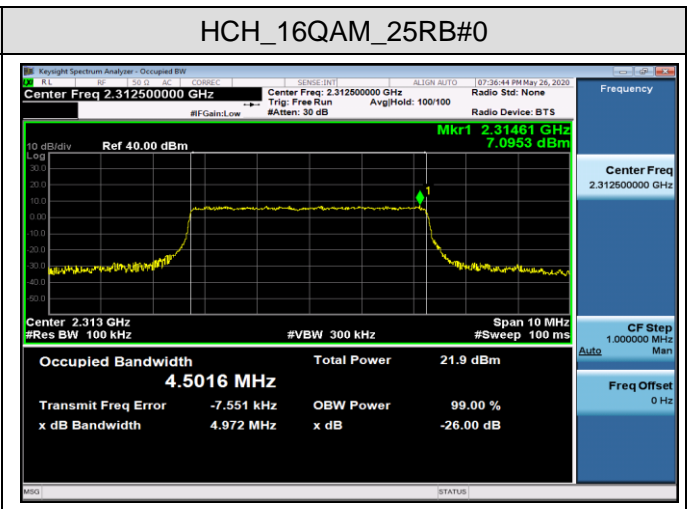

LCH_QPSK_25RB#0

LCH_16QAM_25RB#0

MCH_QPSK_25RB#0

MCH_16QAM_25RB#0

HCH_QPSK_25RB#0

HCH_16QAM_25RB#0

Channel Bandwidth: 10 MHz

MCH_QPSK_50RB#0

MCH_16QAM_50RB#0

LTE Band 40(2)
Channel Bandwidth: 5 MHz

LCH_QPSK_25RB#0

LCH_16QAM_15RB#0

MCH_QPSK_25RB#0

MCH_16QAM_25RB#0

HCH_QPSK_25RB#0

HCH_16QAM_25RB#0