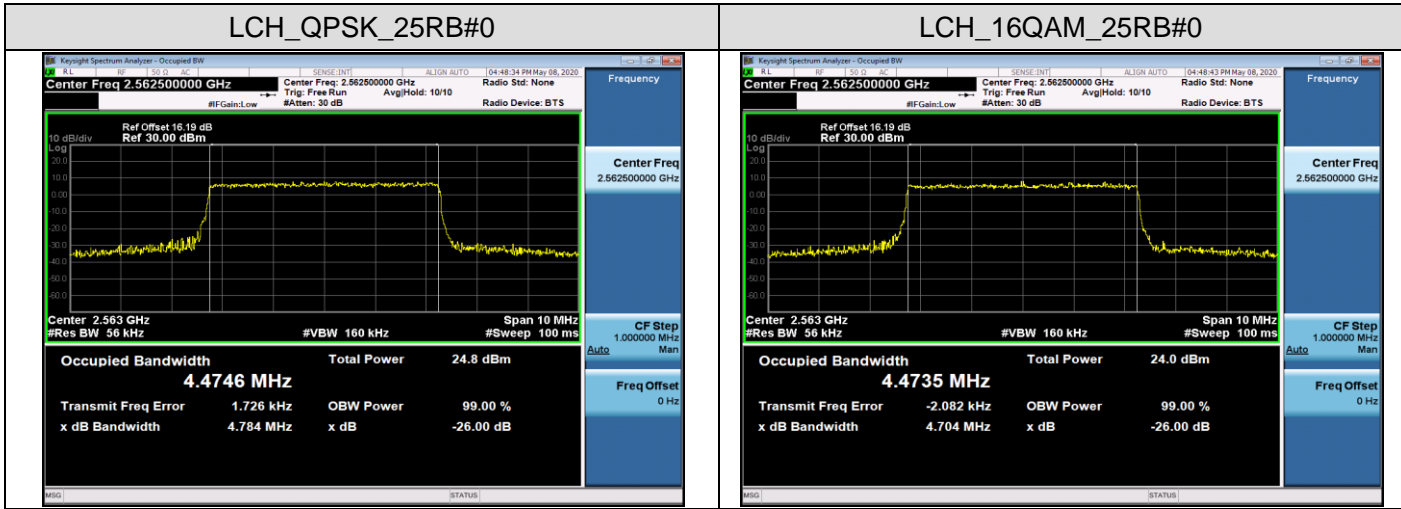

Channel Bandwidth: 10 MHz

MCH_QPSK_50RB#0

MCH_16QAM_50RB#0

LTE Band 41
Channel Bandwidth: 5 MHz

Channel Bandwidth: 10 MHz

LCH_QPSK_50RB#0

LCH_16QAM_50RB#0

MCH_QPSK_50RB#0