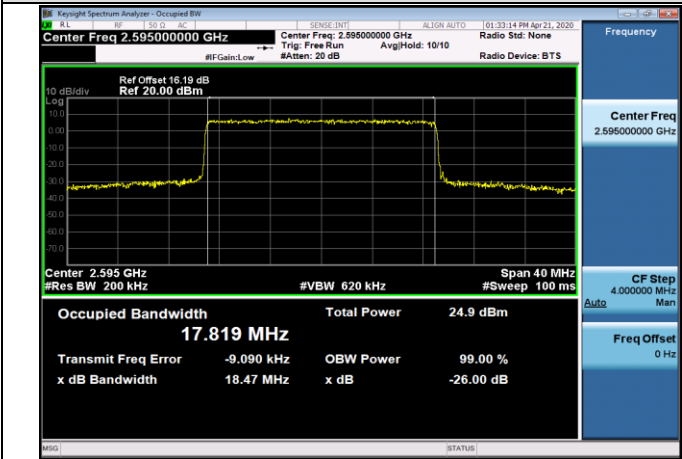

Channel Bandwidth: 20 MHz

LCH_QPSK_100RB#0

LCH_16QAM_100RB#0

MCH_QPSK_100RB#0

MCH_16QAM_100RB#0

HCH_QPSK_100RB#0

HCH_16QAM_100RB#0

LTE Band 40(1)
 Channel Bandwidth: 5 MHz

LCH_QPSK_25RB#0

LCH_16QAM_25RB#0

MCH_QPSK_25RB#0

MCH_16QAM_25RB#0

HCH_QPSK_25RB#0

HCH_16QAM_25RB#0

Channel Bandwidth: 10 MHz

MCH_QPSK_50RB#0