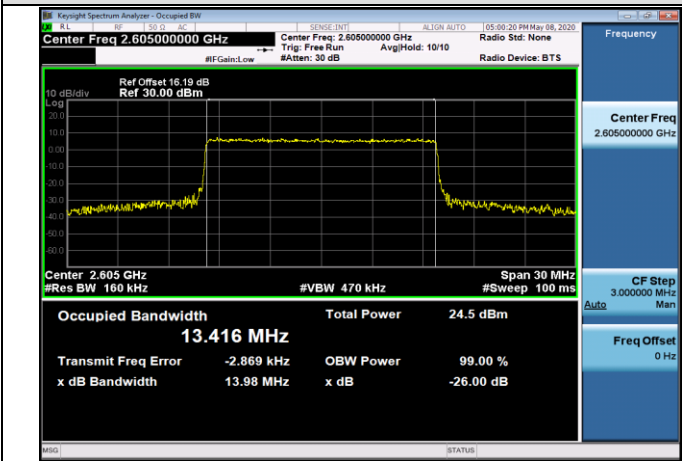

MCH_16QAM_50RB#0

HCH_QPSK_50RB#0

HCH_16QAM_50RB#0

Channel Bandwidth: 15 MHz

LCH_QPSK_75RB#0

LCH_16QAM_75RB#0

MCH_QPSK_75RB#0

MCH_16QAM_75RB#0