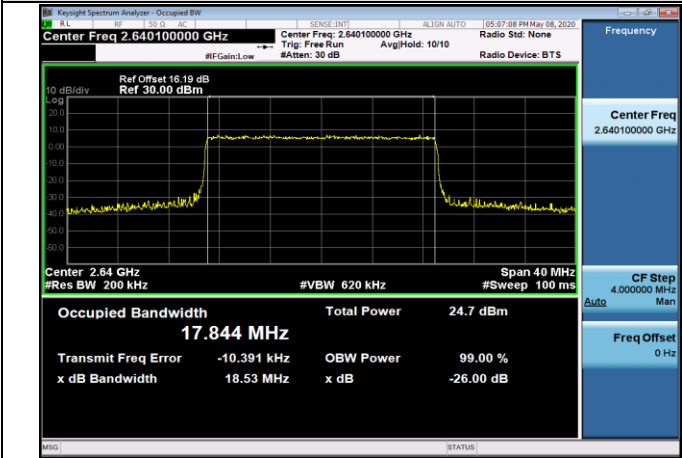

HCH_QPSK_75RB#0

HCH_16QAM_75RB#0

Channel Bandwidth: 20 MHz

LCH_QPSK_100RB#0

LCH_16QAM_100RB#0

MCH_QPSK_100RB#0

MCH_16QAM_100RB#0

HCH_QPSK_100RB#0