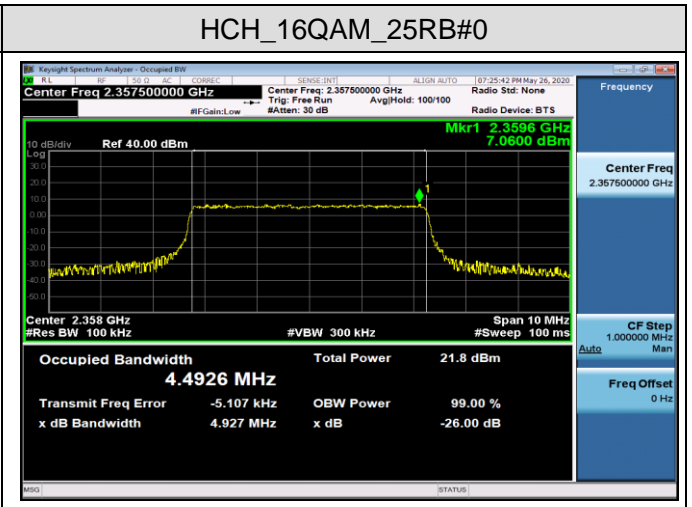

MCH_16QAM_50RB#0

LTE Band 40(2)
Channel Bandwidth: 5 MHz

LCH_QPSK_25RB#0

LCH_16QAM_15RB#0

MCH_QPSK_25RB#0

MCH_16QAM_25RB#0

HCH_QPSK_25RB#0

HCH_16QAM_25RB#0

Channel Bandwidth: 10 MHz

MCH_QPSK_50RB#0

MCH_16QAM_50RB#0

LTE Band 41
Channel Bandwidth: 5 MHz

Channel Bandwidth: 10 MHz

LCH_QPSK_50RB#0

LCH_16QAM_50RB#0

MCH_QPSK_50RB#0