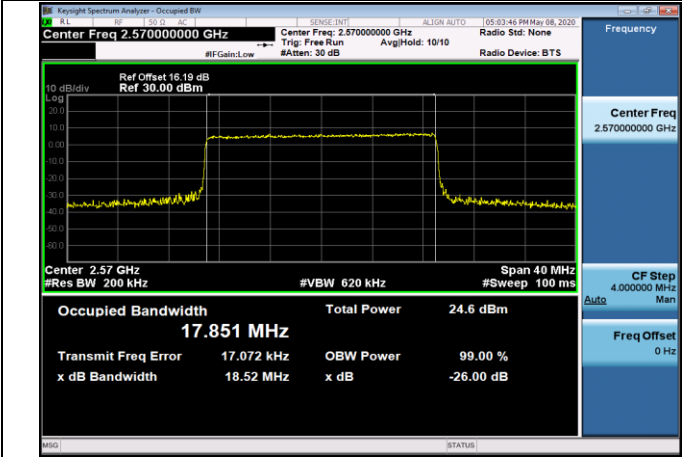

HCH_QPSK_75RB#0

HCH_16QAM_75RB#0

Channel Bandwidth: 20 MHz

LCH_QPSK_100RB#0

LCH_16QAM_100RB#0

MCH_QPSK_100RB#0

MCH_16QAM_100RB#0

HCH_QPSK_100RB#0