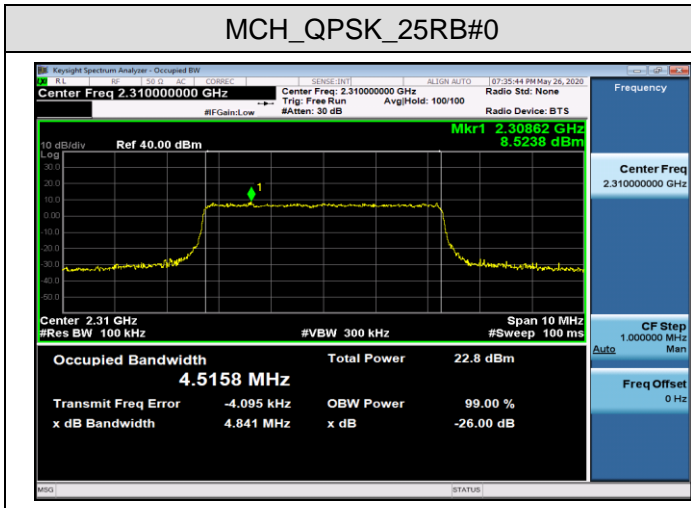

Channel Bandwidth: 20 MHz

LCH_QPSK_100RB#0

LCH_16QAM_100RB#0

MCH_QPSK_100RB#0

MCH_16QAM_100RB#0

HCH_QPSK_100RB#0

HCH_16QAM_100RB#0

LTE Band 40(1)
 Channel Bandwidth: 5 MHz

LCH_QPSK_25RB#0

LCH_16QAM_25RB#0

MCH_QPSK_25RB#0

MCH_16QAM_25RB#0

HCH_QPSK_25RB#0

HCH_16QAM_25RB#0

Channel Bandwidth: 10 MHz

MCH_QPSK_50RB#0