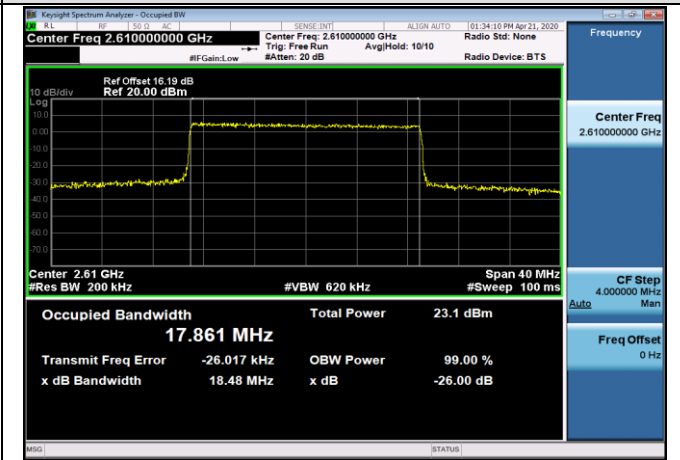

Channel Bandwidth: 20 MHz

LCH_QPSK_100RB#0

LCH_16QAM_100RB#0

MCH_QPSK_100RB#0

MCH_16QAM_100RB#0

HCH_QPSK_100RB#0

HCH_16QAM_100RB#0

LTE Band 40(1)
 Channel Bandwidth: 5 MHz

LCH_QPSK_25RB#0

LCH_16QAM_25RB#0

MCH_QPSK_25RB#0

MCH_16QAM_25RB#0

HCH_QPSK_25RB#0

HCH_16QAM_25RB#0

Channel Bandwidth: 10 MHz

MCH_QPSK_50RB#0