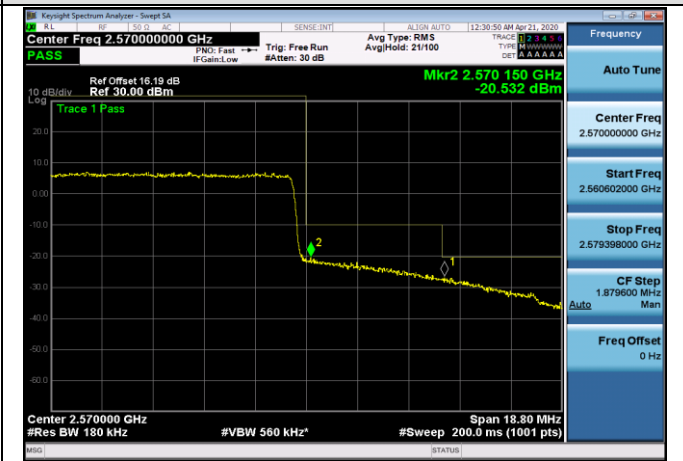

HCH_16QAM_100RB#0

APPENDIX C TEST PLOTS FOR BAND EDGES LTE BAND 7

Channel Bandwidth: 5 MHz

Channel Bandwidth: 10 MHz

LCH_QPSK_50RB#0

LCH_16QAM_50RB#0

HCH_QPSK_50RB#0

HCH_16QAM_50RB#0