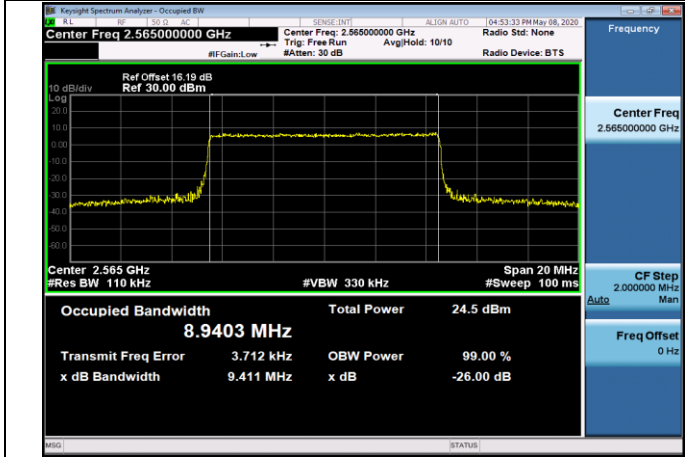

Channel Bandwidth: 10 MHz

MCH_QPSK_50RB#0

MCH_16QAM_50RB#0

LTE Band 41
Channel Bandwidth: 5 MHz

Channel Bandwidth: 10 MHz

LCH_QPSK_50RB#0

LCH_16QAM_50RB#0

MCH_QPSK_50RB#0