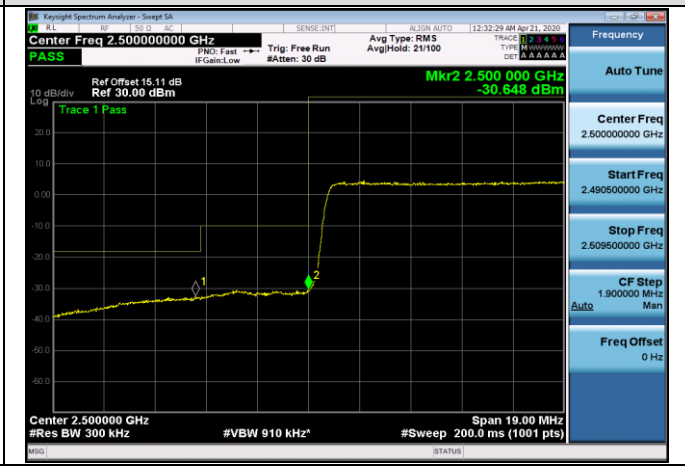

LCH_16QAM_75RB#0