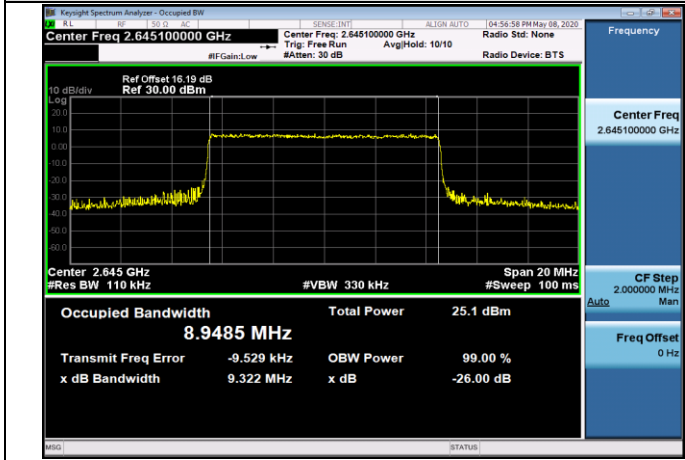

HCH_QPSK_50RB#0