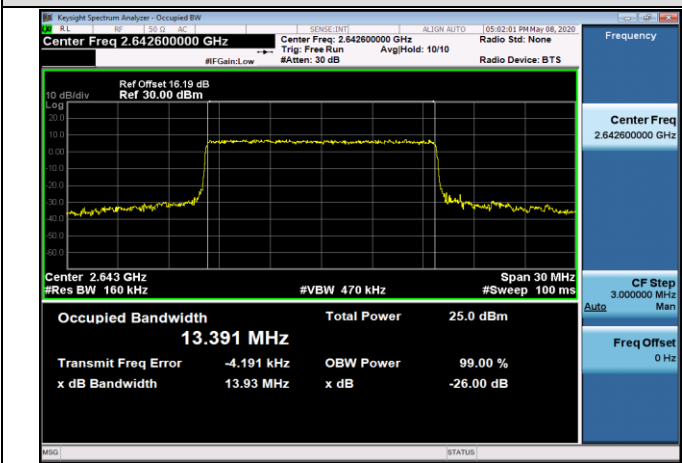

HCH_QPSK_75RB#0