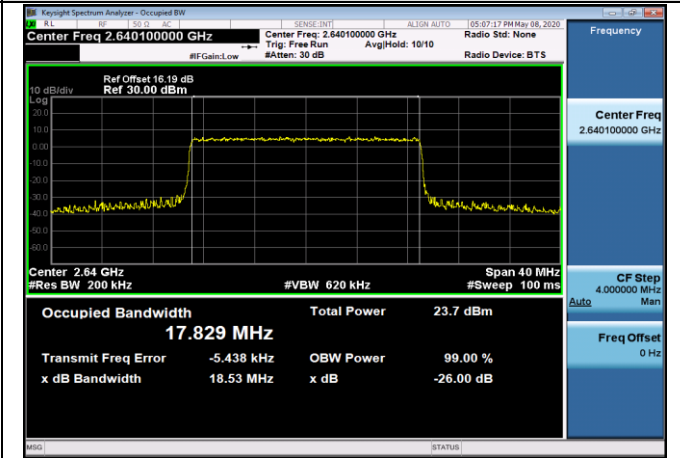

HCH_16QAM_100RB#0