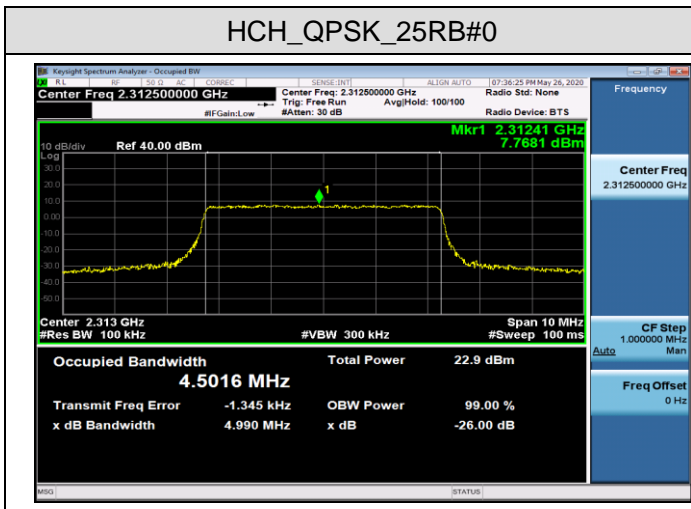

LCH_QPSK_25RB#0

LCH_16QAM_25RB#0

MCH_QPSK_25RB#0

MCH_16QAM_25RB#0

HCH_QPSK_25RB#0

HCH_16QAM_25RB#0

Channel Bandwidth: 10 MHz

MCH_QPSK_50RB#0

MCH_16QAM_50RB#0

LTE Band 40(2)
Channel Bandwidth: 5 MHz

LCH_QPSK_25RB#0

LCH_16QAM_15RB#0

MCH_QPSK_25RB#0

MCH_16QAM_25RB#0

HCH_QPSK_25RB#0

HCH_16QAM_25RB#0