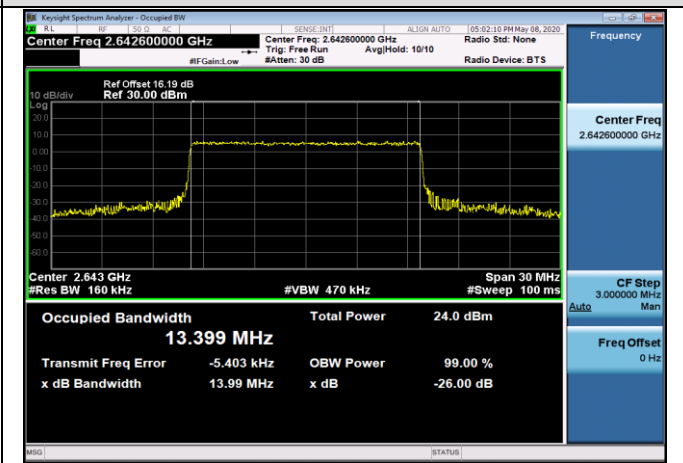

HCH_16QAM_75RB#0