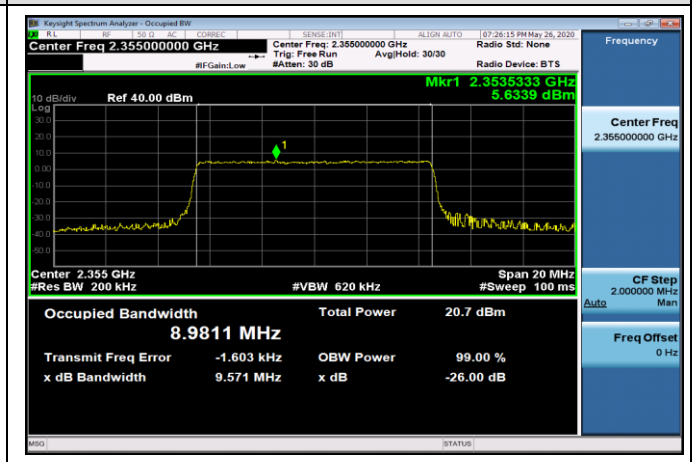

MCH_16QAM_50RB#0