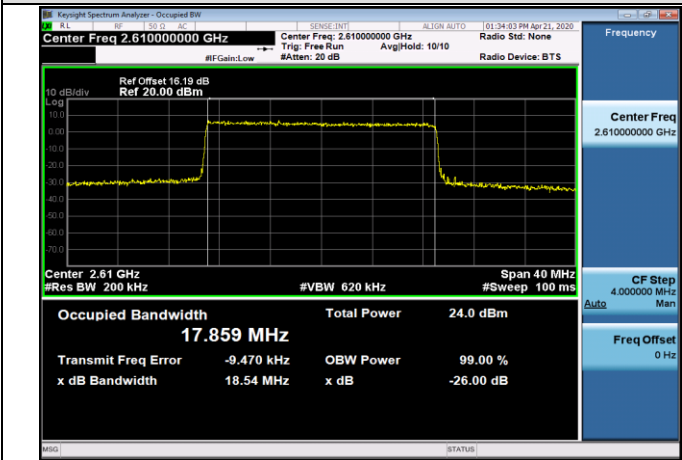

Channel Bandwidth: 20 MHz

LCH_QPSK_100RB#0

LCH_16QAM_100RB#0

MCH_QPSK_100RB#0

MCH_16QAM_100RB#0

HCH_QPSK_100RB#0

HCH_16QAM_100RB#0

LTE Band 40(1)
 Channel Bandwidth: 5 MHz

LCH_QPSK_25RB#0

LCH_16QAM_25RB#0

MCH_QPSK_25RB#0

MCH_16QAM_25RB#0

HCH_QPSK_25RB#0

HCH_16QAM_25RB#0

Channel Bandwidth: 10 MHz

MCH_QPSK_50RB#0