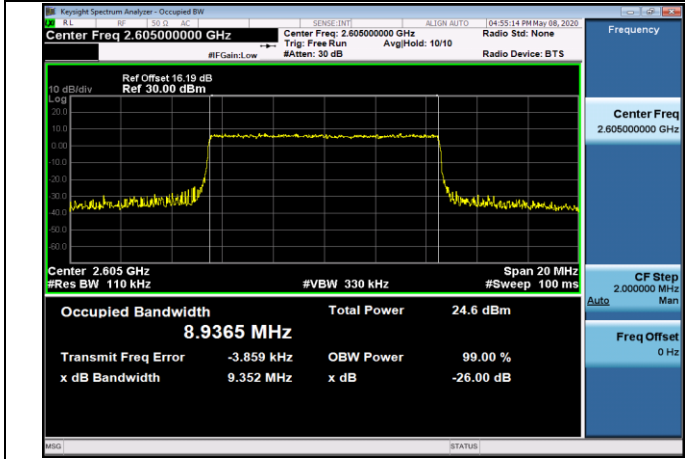

Channel Bandwidth: 10 MHz

MCH_QPSK_50RB#0

MCH_16QAM_50RB#0

LTE Band 41
Channel Bandwidth: 5 MHz

Channel Bandwidth: 10 MHz

LCH_QPSK_50RB#0

LCH_16QAM_50RB#0

MCH_QPSK_50RB#0