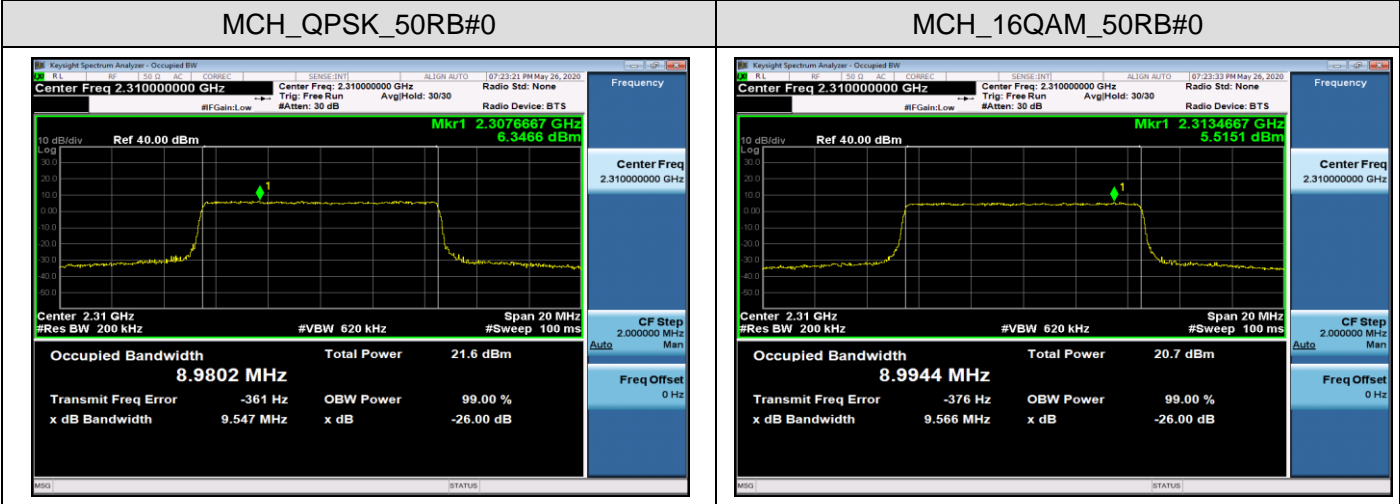

Channel Bandwidth: 20 MHz

LCH_QPSK_100RB#0

LCH_16QAM_100RB#0

MCH_QPSK_100RB#0

MCH_16QAM_100RB#0

HCH_QPSK_100RB#0

HCH_16QAM_100RB#0

LTE Band 40(1)
 Channel Bandwidth: 5 MHz

LCH_QPSK_25RB#0

LCH_16QAM_25RB#0

MCH_QPSK_25RB#0

MCH_16QAM_25RB#0

HCH_QPSK_25RB#0

HCH_16QAM_25RB#0

Channel Bandwidth: 10 MHz

MCH_QPSK_50RB#0

MCH_16QAM_50RB#0

LTE Band 40(2)
Channel Bandwidth: 5 MHz

LCH_QPSK_25RB#0

LCH_16QAM_15RB#0

MCH_QPSK_25RB#0

MCH_16QAM_25RB#0

HCH_QPSK_25RB#0

HCH_16QAM_25RB#0