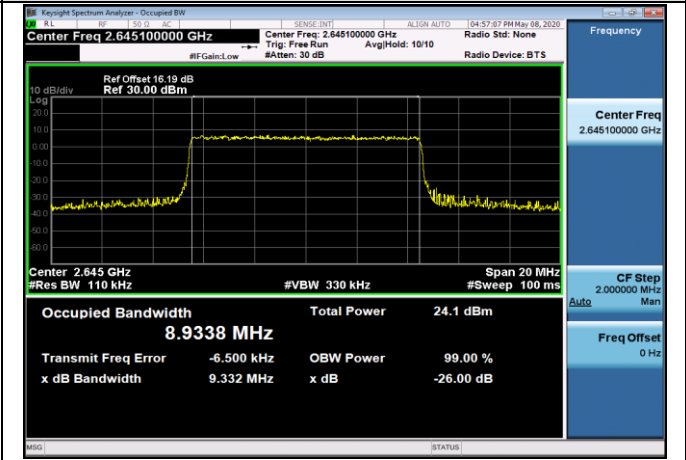

HCH_16QAM_50RB#0