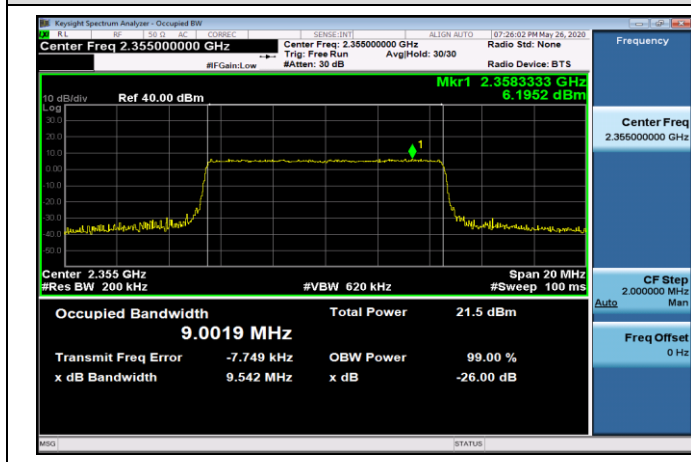

MCH_16QAM_50RB#0

LTE Band 40(2)
Channel Bandwidth: 5 MHz

LCH_QPSK_25RB#0

LCH_16QAM_15RB#0

MCH_QPSK_25RB#0

MCH_16QAM_25RB#0

HCH_QPSK_25RB#0

HCH_16QAM_25RB#0

Channel Bandwidth: 10 MHz

MCH_QPSK_50RB#0

MCH_16QAM_50RB#0

LTE Band 41
Channel Bandwidth: 5 MHz

Channel Bandwidth: 10 MHz

LCH_QPSK_50RB#0

LCH_16QAM_50RB#0

MCH_QPSK_50RB#0