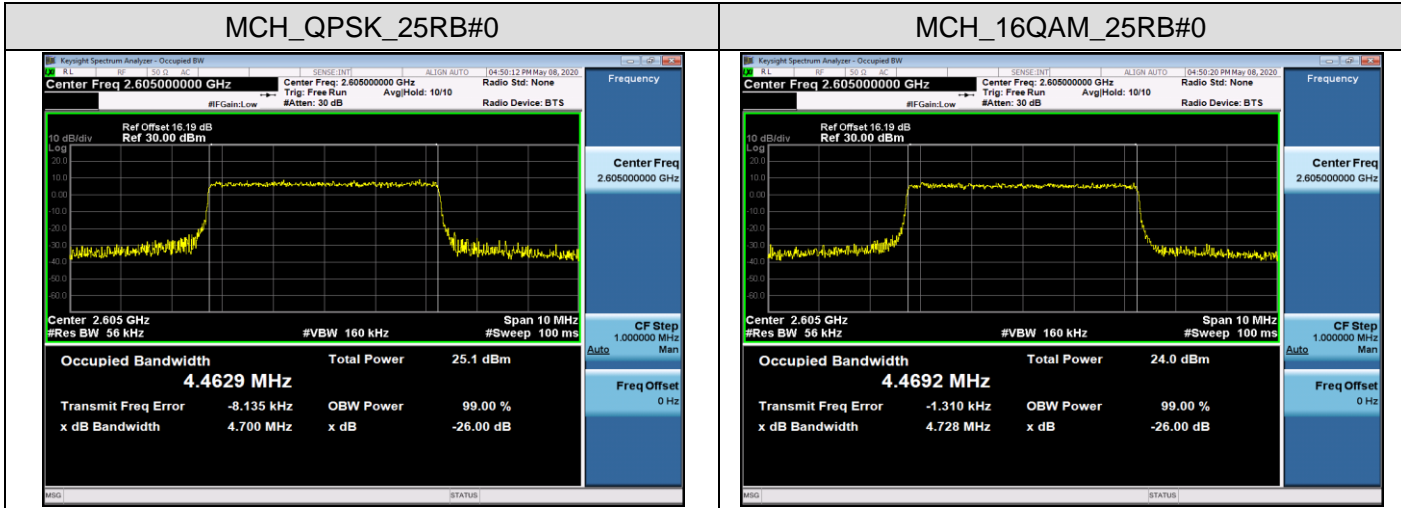

Channel Bandwidth: 10 MHz

MCH_QPSK_50RB#0

MCH_16QAM_50RB#0

LTE Band 41
Channel Bandwidth: 5 MHz

Channel Bandwidth: 10 MHz

LCH_QPSK_50RB#0

LCH_16QAM_50RB#0

MCH_QPSK_50RB#0