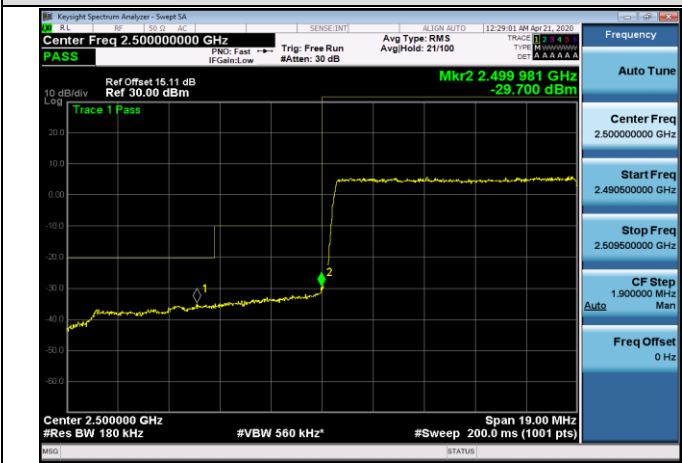

HCH_16QAM_100RB#0

APPENDIX C TEST PLOTS FOR BAND EDGES LTE BAND 7

Channel Bandwidth: 5 MHz

Channel Bandwidth: 10 MHz

LCH_QPSK_50RB#0

LCH_16QAM_50RB#0

HCH_QPSK_50RB#0

HCH_16QAM_50RB#0