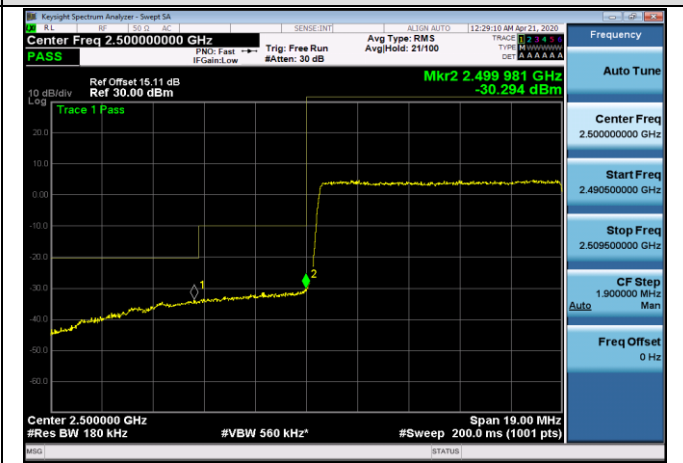

HCH_16QAM_100RB#0

APPENDIX C TEST PLOTS FOR BAND EDGES LTE BAND 7

Channel Bandwidth: 5 MHz

Channel Bandwidth: 10 MHz

LCH_QPSK_50RB#0

LCH_16QAM_50RB#0

HCH_QPSK_50RB#0

HCH_16QAM_50RB#0