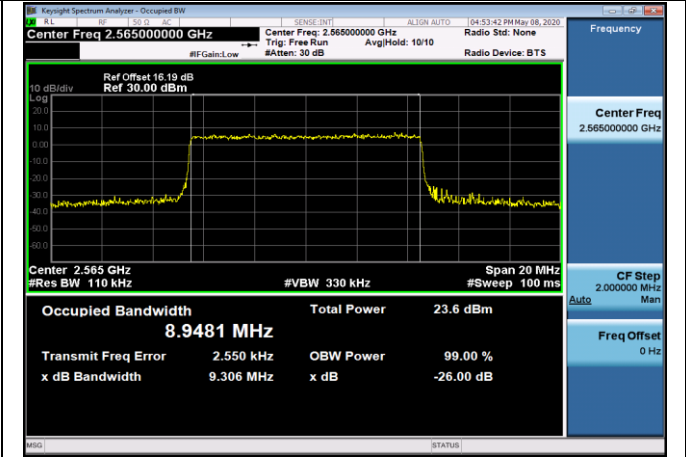

Channel Bandwidth: 10 MHz

MCH_QPSK_50RB#0

MCH_16QAM_50RB#0

LTE Band 41
Channel Bandwidth: 5 MHz

Channel Bandwidth: 10 MHz

LCH_QPSK_50RB#0

LCH_16QAM_50RB#0

MCH_QPSK_50RB#0