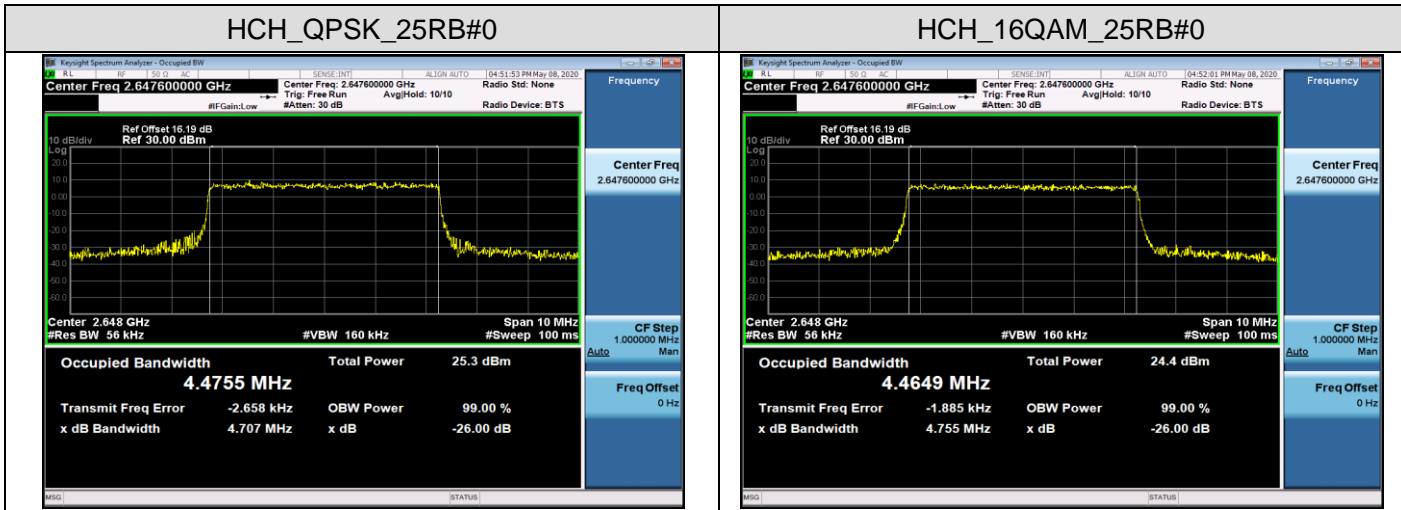

Channel Bandwidth: 10 MHz

MCH_QPSK_50RB#0

MCH_16QAM_50RB#0

LTE Band 41
Channel Bandwidth: 5 MHz

Channel Bandwidth: 10 MHz

LCH_QPSK_50RB#0

LCH_16QAM_50RB#0

MCH_QPSK_50RB#0