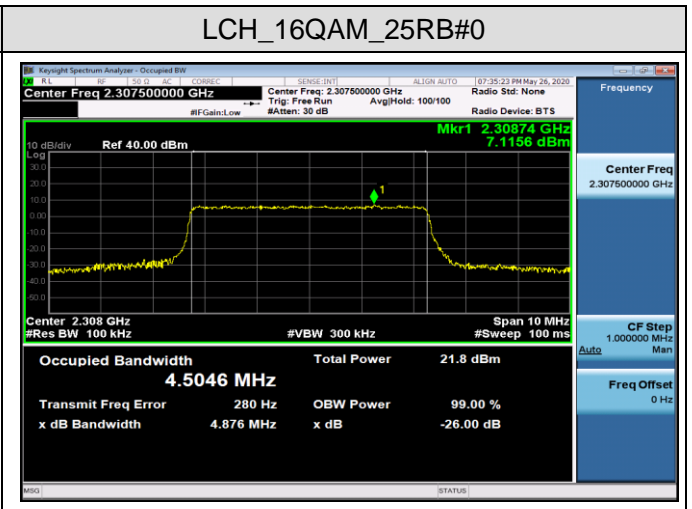

Channel Bandwidth: 20 MHz

LCH_QPSK_100RB#0

LCH_16QAM_100RB#0

MCH_QPSK_100RB#0

MCH_16QAM_100RB#0

HCH_QPSK_100RB#0

HCH_16QAM_100RB#0

LTE Band 40(1)
 Channel Bandwidth: 5 MHz

LCH_QPSK_25RB#0

LCH_16QAM_25RB#0

MCH_QPSK_25RB#0

MCH_16QAM_25RB#0

HCH_QPSK_25RB#0

HCH_16QAM_25RB#0

Channel Bandwidth: 10 MHz

MCH_QPSK_50RB#0