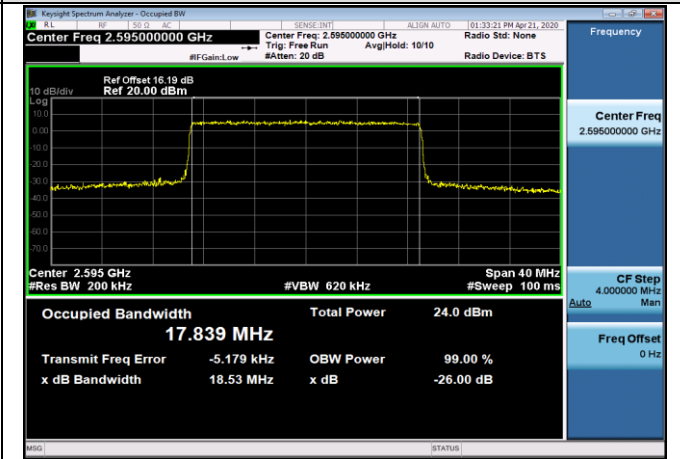

Channel Bandwidth: 20 MHz

LCH_QPSK_100RB#0

LCH_16QAM_100RB#0

MCH_QPSK_100RB#0

MCH_16QAM_100RB#0

HCH_QPSK_100RB#0

HCH_16QAM_100RB#0

LTE Band 40(1)
 Channel Bandwidth: 5 MHz

LCH_QPSK_25RB#0

LCH_16QAM_25RB#0

MCH_QPSK_25RB#0

MCH_16QAM_25RB#0

HCH_QPSK_25RB#0

HCH_16QAM_25RB#0

Channel Bandwidth: 10 MHz

MCH_QPSK_50RB#0