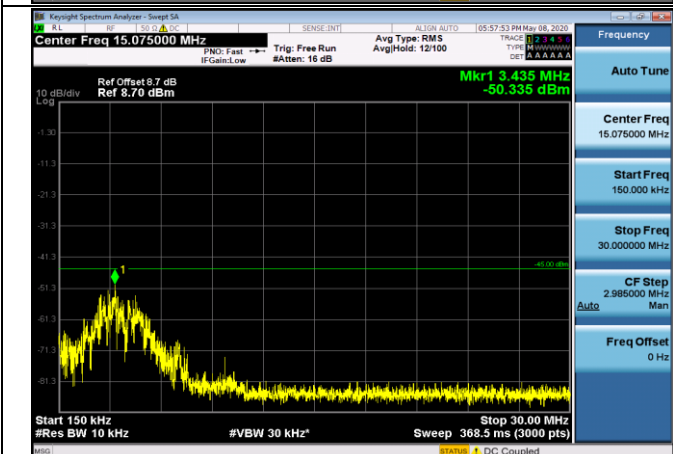

**EST PLOTS FOR CONDUCTED SPURIOUS EMISSION
 LTE BAND 41**

5MHz_HCH_QPSK_1RB#0

20MHz_HCH_QPSK_1RB#0

**APPENDIX B TEST PLOTS FOR OCCUPIED BANDWIDTH (99%)
 EMISSION BANDWIDTH (-26dBc)
 LTE Band 7
 Channel Bandwidth: 5 MHz**

LCH_QPSK_25RB#0

LCH_16QAM_25RB#0

MCH_QPSK_25RB#0

MCH_16QAM_25RB#0

Channel Bandwidth: 10 MHz

HCH_QPSK_50RB#0

HCH_16QAM_50RB#0

Channel Bandwidth: 15 MHz