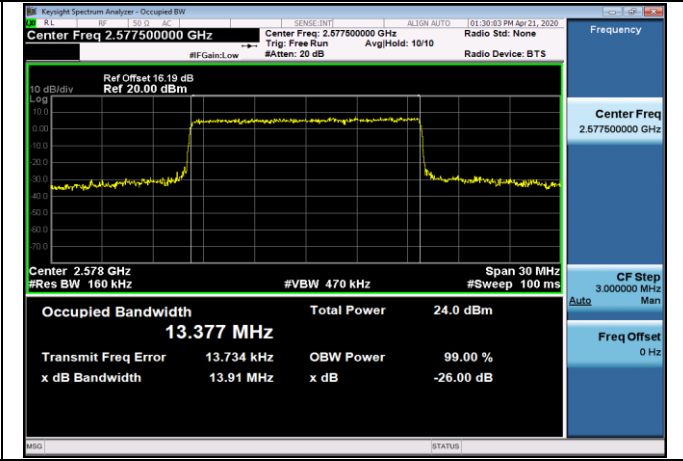

LCH_16QAM_50RB#0

MCH_QPSK_50RB#0

MCH_16QAM_50RB#0

HCH_QPSK_50RB#0

HCH_16QAM_50RB#0

Channel Bandwidth: 15 MHz

LCH_QPSK_75RB#0

LCH_16QAM_75RB#0