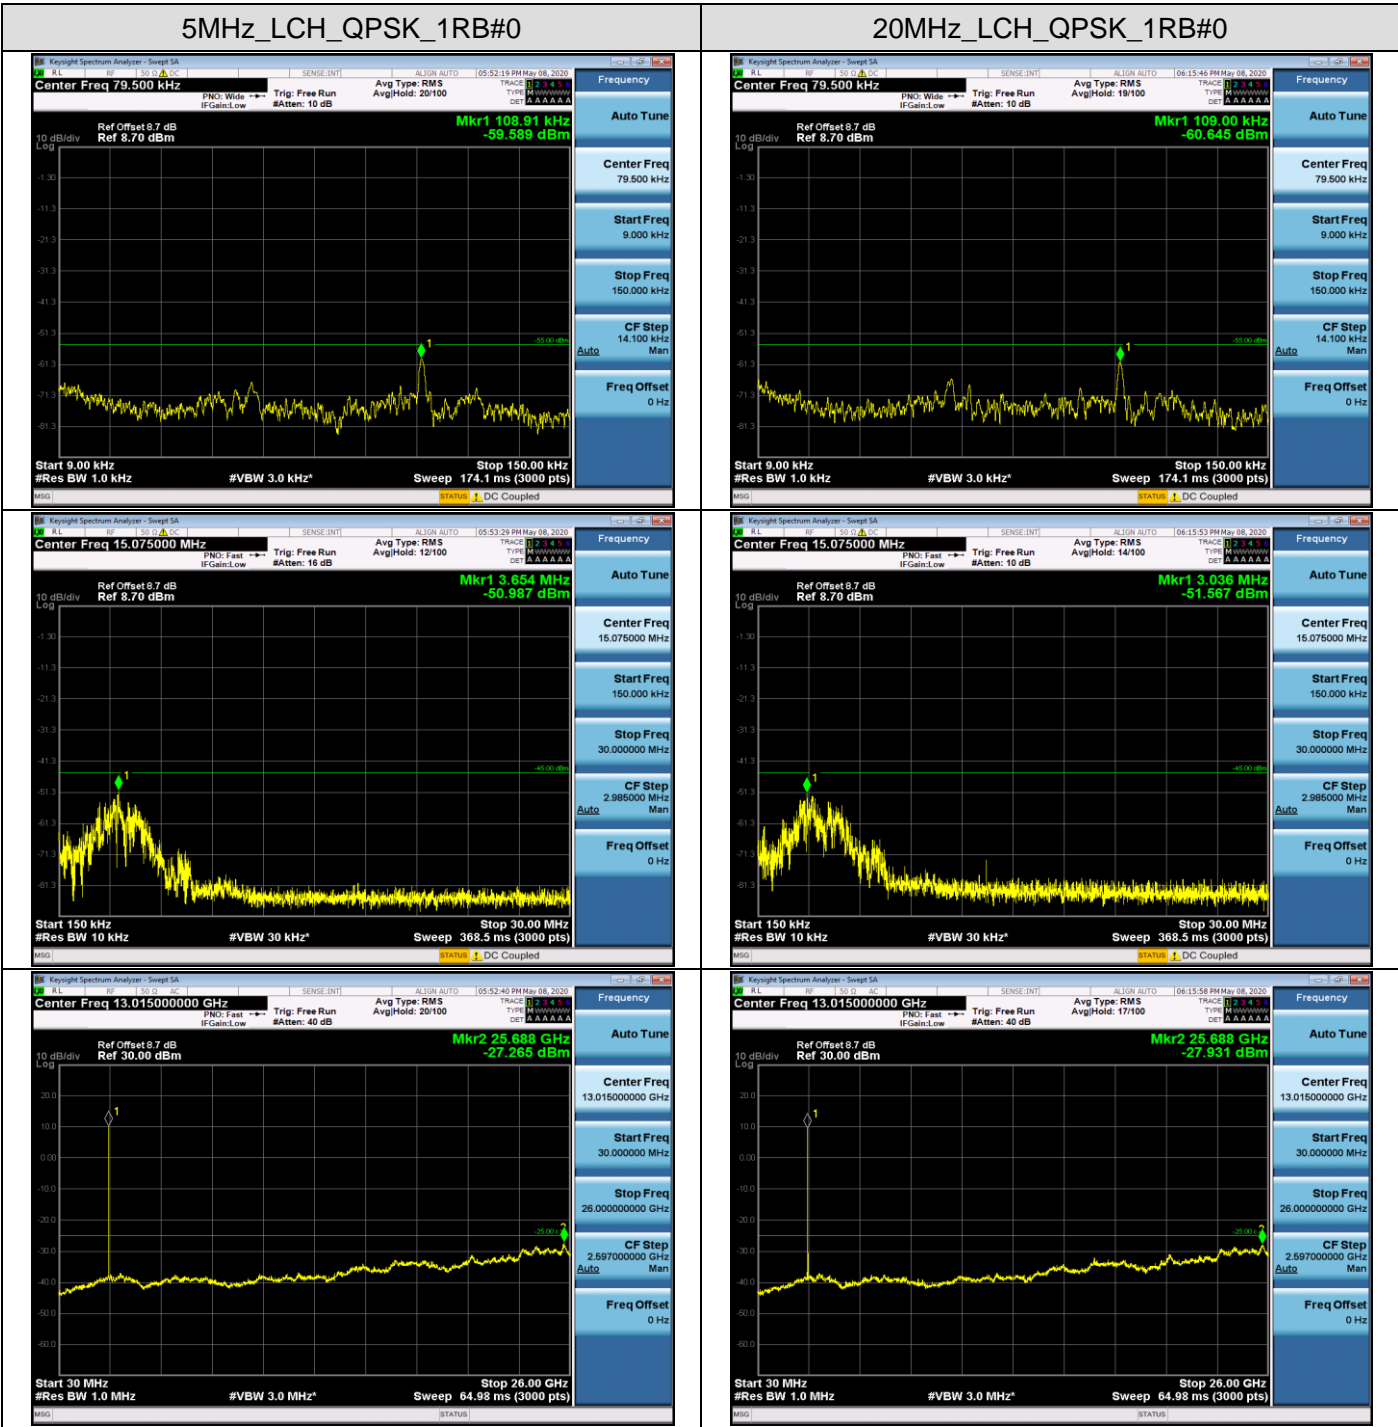

**EST PLOTS FOR CONDUCTED SPURIOUS EMISSION
 LTE BAND 41**

5MHz_HCH_QPSK_1RB#0

20MHz_HCH_QPSK_1RB#0

**APPENDIX B TEST PLOTS FOR OCCUPIED BANDWIDTH (99%)
 EMISSION BANDWIDTH (-26dBc)
 LTE Band 7
 Channel Bandwidth: 5 MHz**

LCH_QPSK_25RB#0

LCH_16QAM_25RB#0

MCH_QPSK_25RB#0

MCH_16QAM_25RB#0

Channel Bandwidth: 10 MHz

HCH_QPSK_50RB#0

HCH_16QAM_50RB#0

Channel Bandwidth: 15 MHz

LCH_QPSK_75RB#0

LCH_16QAM_75RB#0

MCH_QPSK_75RB#0

MCH_16QAM_75RB#0

HCH_QPSK_75RB#0

HCH_16QAM_75RB#0

Channel Bandwidth: 20 MHz

LCH_QPSK_100RB#0

LCH_16QAM_100RB#0

MCH_QPSK_100RB#0

MCH_16QAM_100RB#0

HCH_QPSK_100RB#0

HCH_16QAM_100RB#0

LTE Band 38
 Channel Bandwidth: 5 MHz

Channel Bandwidth: 10 MHz

LCH_QPSK_50RB#0