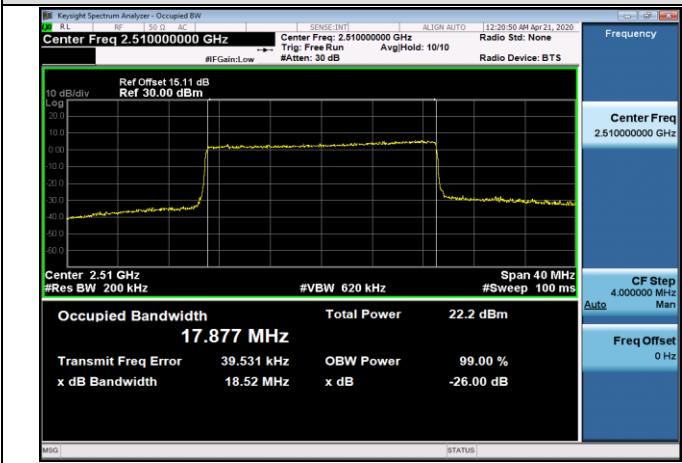

LCH_QPSK_75RB#0

LCH_16QAM_75RB#0

MCH_QPSK_75RB#0

MCH_16QAM_75RB#0

HCH_QPSK_75RB#0

HCH_16QAM_75RB#0

Channel Bandwidth: 20 MHz

LCH_QPSK_100RB#0

LCH_16QAM_100RB#0

MCH_QPSK_100RB#0

MCH_16QAM_100RB#0

HCH_QPSK_100RB#0

HCH_16QAM_100RB#0

LTE Band 38
 Channel Bandwidth: 5 MHz

Channel Bandwidth: 10 MHz

LCH_QPSK_50RB#0