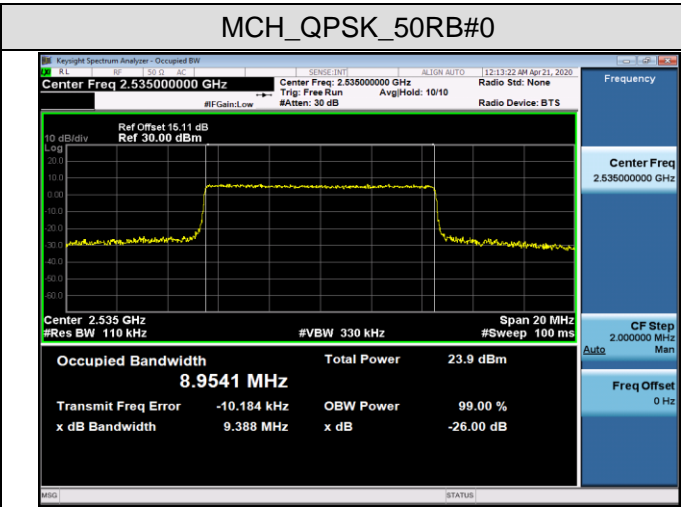

**EST PLOTS FOR CONDUCTED SPURIOUS EMISSION
 LTE BAND 41**

5MHz_HCH_QPSK_1RB#0

20MHz_HCH_QPSK_1RB#0

**APPENDIX B TEST PLOTS FOR OCCUPIED BANDWIDTH (99%)
 EMISSION BANDWIDTH (-26dBc)
 LTE Band 7
 Channel Bandwidth: 5 MHz**

LCH_QPSK_25RB#0

LCH_16QAM_25RB#0

MCH_QPSK_25RB#0

MCH_16QAM_25RB#0

Channel Bandwidth: 10 MHz

HCH_QPSK_50RB#0

HCH_16QAM_50RB#0

Channel Bandwidth: 15 MHz

LCH_QPSK_75RB#0

LCH_16QAM_75RB#0

MCH_QPSK_75RB#0

MCH_16QAM_75RB#0

HCH_QPSK_75RB#0

HCH_16QAM_75RB#0

Channel Bandwidth: 20 MHz

LCH_QPSK_100RB#0