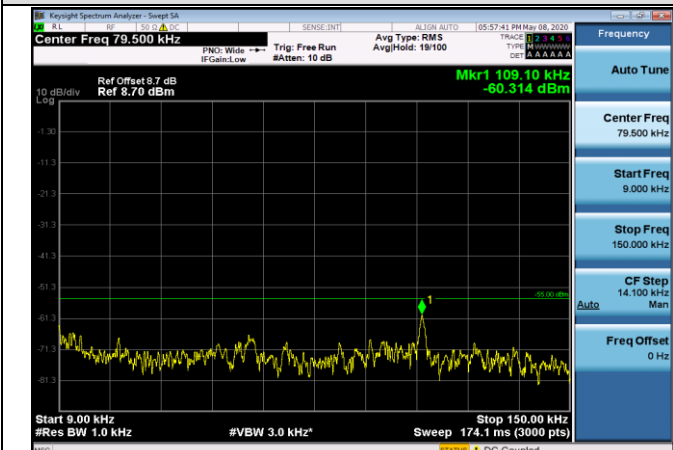

**EST PLOTS FOR CONDUCTED SPURIOUS EMISSION
 LTE BAND 41**

5MHz_HCH_QPSK_1RB#0

20MHz_HCH_QPSK_1RB#0

**APPENDIX B TEST PLOTS FOR OCCUPIED BANDWIDTH (99%)
 EMISSION BANDWIDTH (-26dBc)
 LTE Band 7
 Channel Bandwidth: 5 MHz**