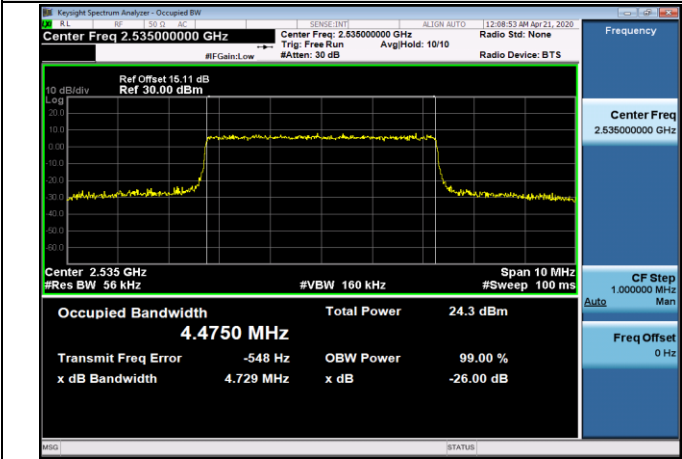

**EST PLOTS FOR CONDUCTED SPURIOUS EMISSION
 LTE BAND 41**

5MHz_HCH_QPSK_1RB#0

20MHz_HCH_QPSK_1RB#0

**APPENDIX B TEST PLOTS FOR OCCUPIED BANDWIDTH (99%)
 EMISSION BANDWIDTH (-26dBc)
 LTE Band 7
 Channel Bandwidth: 5 MHz**

LCH_QPSK_25RB#0

LCH_16QAM_25RB#0

MCH_QPSK_25RB#0

MCH_16QAM_25RB#0

Channel Bandwidth: 10 MHz

HCH_QPSK_50RB#0

HCH_16QAM_50RB#0

Channel Bandwidth: 15 MHz