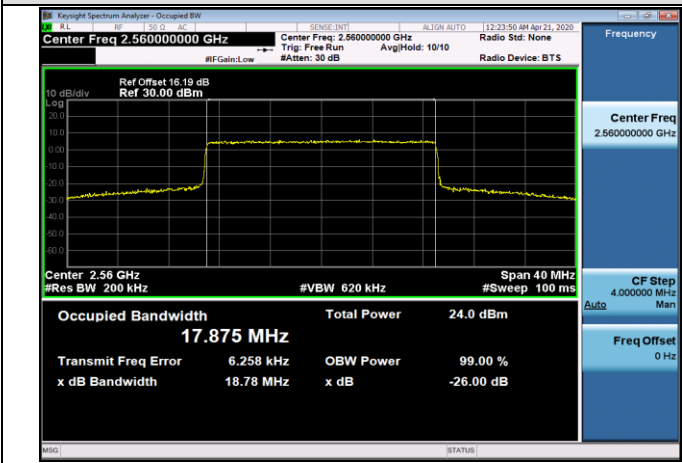

LCH_16QAM_100RB#0

MCH_QPSK_100RB#0

MCH_16QAM_100RB#0

HCH_QPSK_100RB#0

HCH_16QAM_100RB#0

LTE Band 38
 Channel Bandwidth: 5 MHz

Channel Bandwidth: 10 MHz

LCH_QPSK_50RB#0