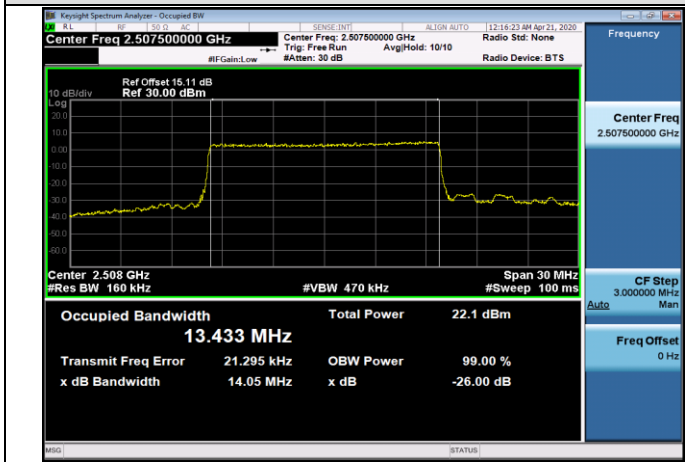

**EST PLOTS FOR CONDUCTED SPURIOUS EMISSION
 LTE BAND 41**

5MHz_HCH_QPSK_1RB#0

20MHz_HCH_QPSK_1RB#0

**APPENDIX B TEST PLOTS FOR OCCUPIED BANDWIDTH (99%)
 EMISSION BANDWIDTH (-26dBc)
 LTE Band 7
 Channel Bandwidth: 5 MHz**

LCH_QPSK_25RB#0

LCH_16QAM_25RB#0

MCH_QPSK_25RB#0

MCH_16QAM_25RB#0

Channel Bandwidth: 10 MHz

HCH_QPSK_50RB#0

HCH_16QAM_50RB#0

Channel Bandwidth: 15 MHz

LCH_QPSK_75RB#0

LCH_16QAM_75RB#0

MCH_QPSK_75RB#0

MCH_16QAM_75RB#0

HCH_QPSK_75RB#0

HCH_16QAM_75RB#0

Channel Bandwidth: 20 MHz

LCH_QPSK_100RB#0