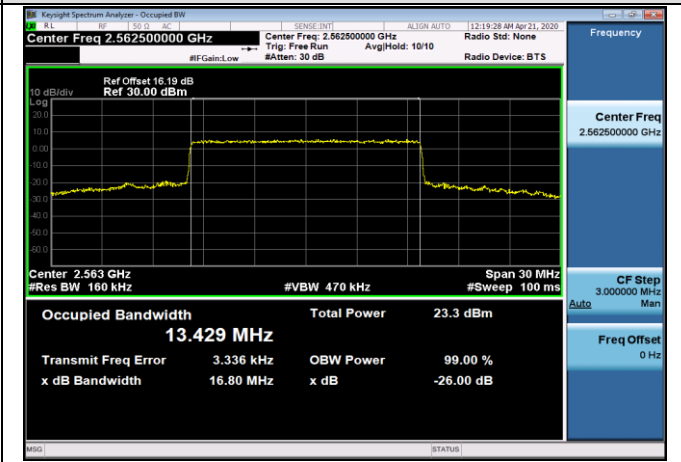

LCH_QPSK_75RB#0

LCH_16QAM_75RB#0

MCH_QPSK_75RB#0

MCH_16QAM_75RB#0

HCH_QPSK_75RB#0

HCH_16QAM_75RB#0

Channel Bandwidth: 20 MHz

LCH_QPSK_100RB#0

LCH_16QAM_100RB#0

MCH_QPSK_100RB#0

MCH_16QAM_100RB#0

HCH_QPSK_100RB#0

HCH_16QAM_100RB#0

LTE Band 38
 Channel Bandwidth: 5 MHz

Channel Bandwidth: 10 MHz

LCH_QPSK_50RB#0