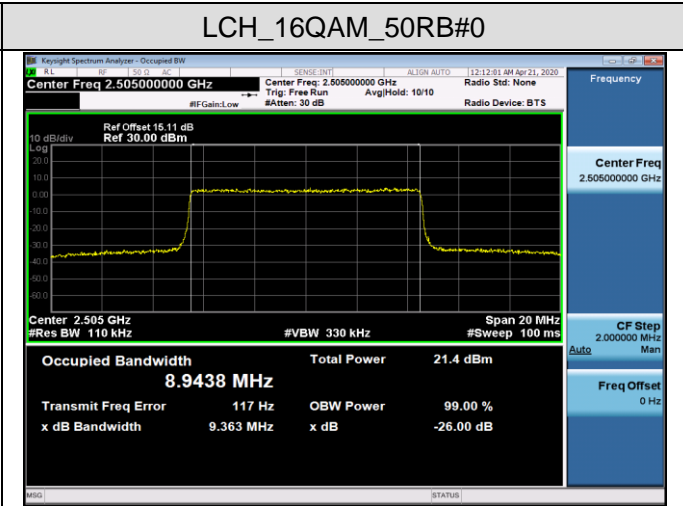

**EST PLOTS FOR CONDUCTED SPURIOUS EMISSION
 LTE BAND 41**

5MHz_HCH_QPSK_1RB#0

20MHz_HCH_QPSK_1RB#0

**APPENDIX B TEST PLOTS FOR OCCUPIED BANDWIDTH (99%)
 EMISSION BANDWIDTH (-26dBc)
 LTE Band 7
 Channel Bandwidth: 5 MHz**

LCH_QPSK_25RB#0

LCH_16QAM_25RB#0

MCH_QPSK_25RB#0

MCH_16QAM_25RB#0

Channel Bandwidth: 10 MHz

HCH_QPSK_50RB#0

HCH_16QAM_50RB#0

Channel Bandwidth: 15 MHz

LCH_QPSK_75RB#0

LCH_16QAM_75RB#0

MCH_QPSK_75RB#0

MCH_16QAM_75RB#0

HCH_QPSK_75RB#0

HCH_16QAM_75RB#0

Channel Bandwidth: 20 MHz

LCH_QPSK_100RB#0