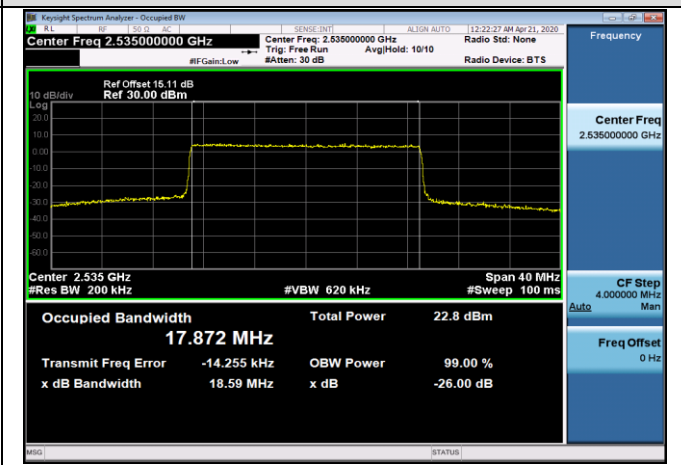

LCH_QPSK_75RB#0

LCH_16QAM_75RB#0

MCH_QPSK_75RB#0

MCH_16QAM_75RB#0

HCH_QPSK_75RB#0

HCH_16QAM_75RB#0

Channel Bandwidth: 20 MHz

LCH_QPSK_100RB#0

LCH_16QAM_100RB#0

MCH_QPSK_100RB#0

MCH_16QAM_100RB#0

HCH_QPSK_100RB#0

HCH_16QAM_100RB#0

LTE Band 38
 Channel Bandwidth: 5 MHz

Channel Bandwidth: 10 MHz

LCH_QPSK_50RB#0