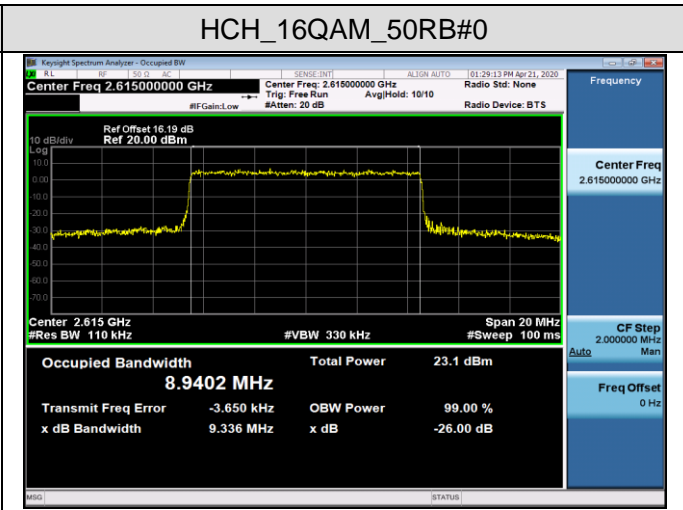

LCH_16QAM_50RB#0

MCH_QPSK_50RB#0

MCH_16QAM_50RB#0

HCH_QPSK_50RB#0

HCH_16QAM_50RB#0

Channel Bandwidth: 15 MHz

LCH_QPSK_75RB#0

LCH_16QAM_75RB#0