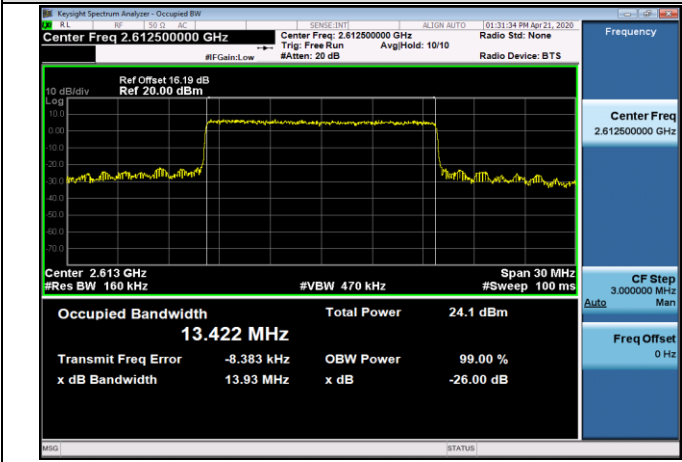

HCH_QPSK_75RB#0