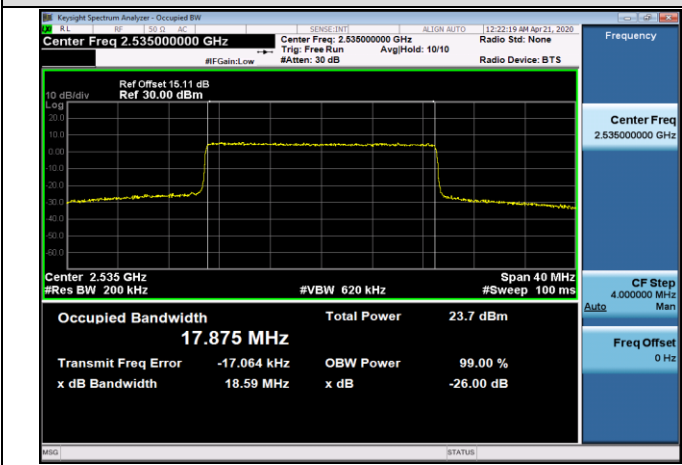

LCH_QPSK_75RB#0

LCH_16QAM_75RB#0

MCH_QPSK_75RB#0

MCH_16QAM_75RB#0

HCH_QPSK_75RB#0

HCH_16QAM_75RB#0

Channel Bandwidth: 20 MHz

LCH_QPSK_100RB#0

LCH_16QAM_100RB#0

MCH_QPSK_100RB#0

MCH_16QAM_100RB#0

HCH_QPSK_100RB#0

HCH_16QAM_100RB#0

LTE Band 38
 Channel Bandwidth: 5 MHz

Channel Bandwidth: 10 MHz

LCH_QPSK_50RB#0