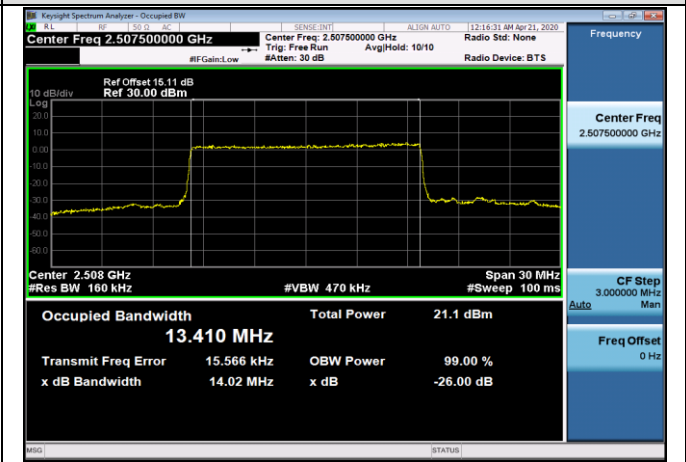

**EST PLOTS FOR CONDUCTED SPURIOUS EMISSION
 LTE BAND 41**

5MHz_HCH_QPSK_1RB#0

20MHz_HCH_QPSK_1RB#0

**APPENDIX B TEST PLOTS FOR OCCUPIED BANDWIDTH (99%)
 EMISSION BANDWIDTH (-26dBc)
 LTE Band 7
 Channel Bandwidth: 5 MHz**

LCH_QPSK_25RB#0

LCH_16QAM_25RB#0

MCH_QPSK_25RB#0

MCH_16QAM_25RB#0

Channel Bandwidth: 10 MHz

HCH_QPSK_50RB#0

HCH_16QAM_50RB#0

Channel Bandwidth: 15 MHz

LCH_QPSK_75RB#0

LCH_16QAM_75RB#0

MCH_QPSK_75RB#0

MCH_16QAM_75RB#0

HCH_QPSK_75RB#0

HCH_16QAM_75RB#0

Channel Bandwidth: 20 MHz

LCH_QPSK_100RB#0