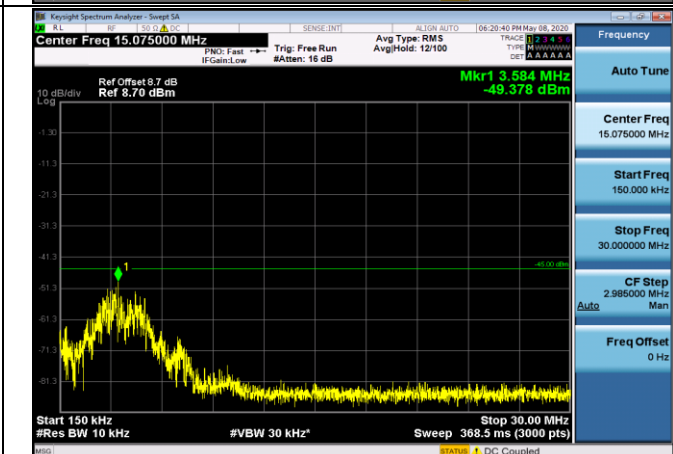

**EST PLOTS FOR CONDUCTED SPURIOUS EMISSION
 LTE BAND 41**

5MHz_HCH_QPSK_1RB#0

20MHz_HCH_QPSK_1RB#0

**APPENDIX B TEST PLOTS FOR OCCUPIED BANDWIDTH (99%)
 EMISSION BANDWIDTH (-26dBc)
 LTE Band 7
 Channel Bandwidth: 5 MHz**

LCH_QPSK_25RB#0

LCH_16QAM_25RB#0

MCH_QPSK_25RB#0

MCH_16QAM_25RB#0

Channel Bandwidth: 10 MHz

HCH_QPSK_50RB#0

HCH_16QAM_50RB#0

Channel Bandwidth: 15 MHz