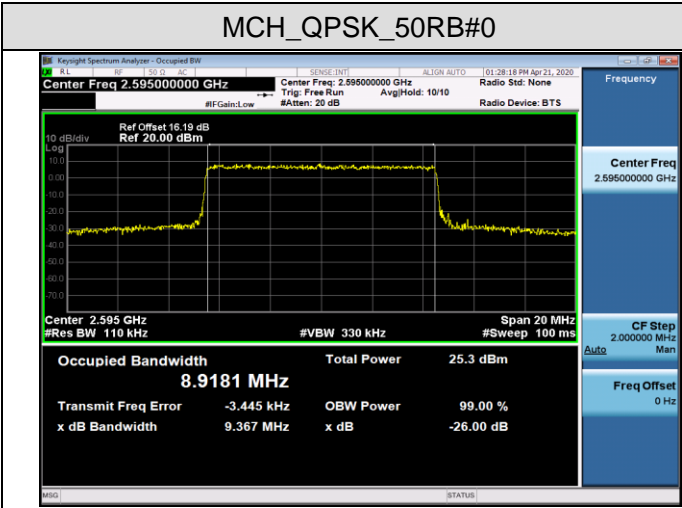

HCH_QPSK_50RB#0