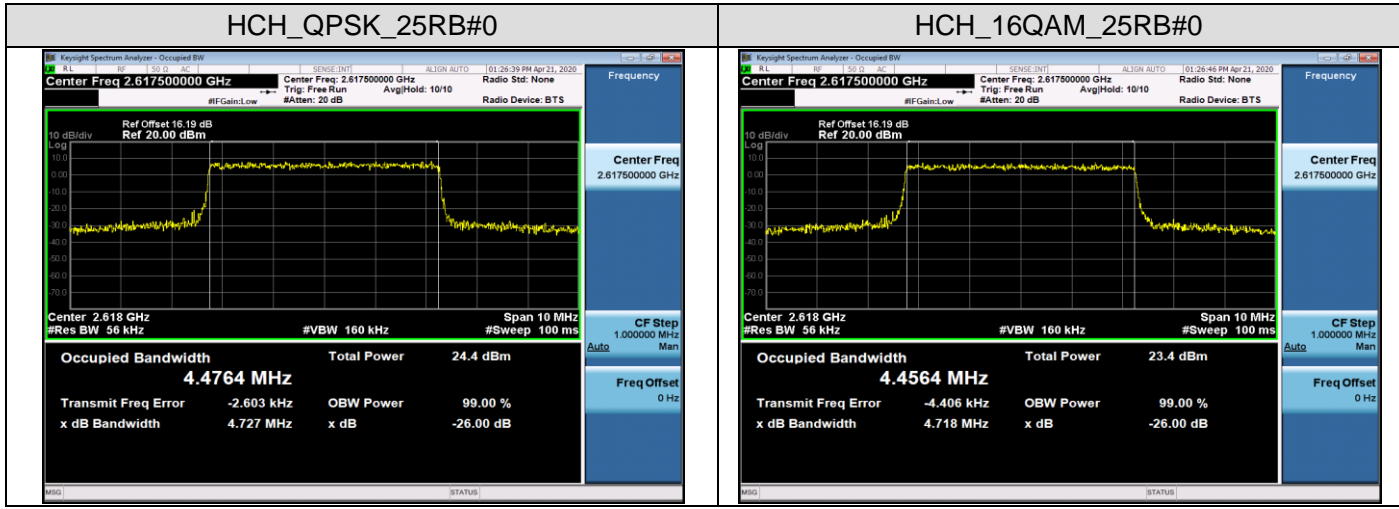

LCH_16QAM_100RB#0

MCH_QPSK_100RB#0

MCH_16QAM_100RB#0

HCH_QPSK_100RB#0

HCH_16QAM_100RB#0

LTE Band 38
 Channel Bandwidth: 5 MHz

Channel Bandwidth: 10 MHz

LCH_QPSK_50RB#0