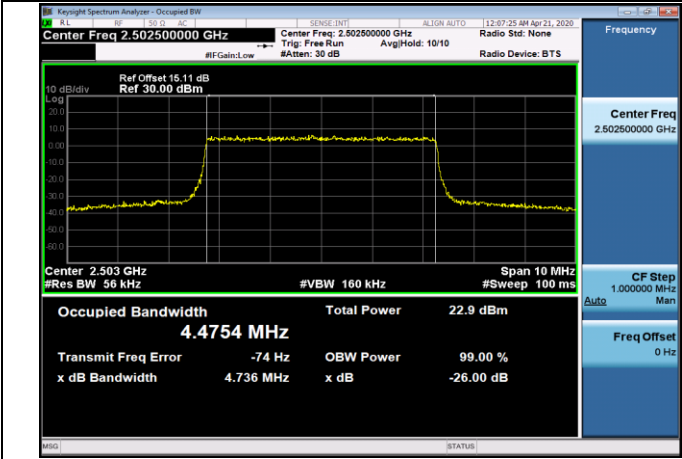

**EST PLOTS FOR CONDUCTED SPURIOUS EMISSION
 LTE BAND 41**

5MHz_HCH_QPSK_1RB#0

20MHz_HCH_QPSK_1RB#0

**APPENDIX B TEST PLOTS FOR OCCUPIED BANDWIDTH (99%)
 EMISSION BANDWIDTH (-26dBc)
 LTE Band 7
 Channel Bandwidth: 5 MHz**

LCH_QPSK_25RB#0

LCH_16QAM_25RB#0

MCH_QPSK_25RB#0

MCH_16QAM_25RB#0

Channel Bandwidth: 10 MHz

HCH_QPSK_50RB#0

HCH_16QAM_50RB#0

Channel Bandwidth: 15 MHz