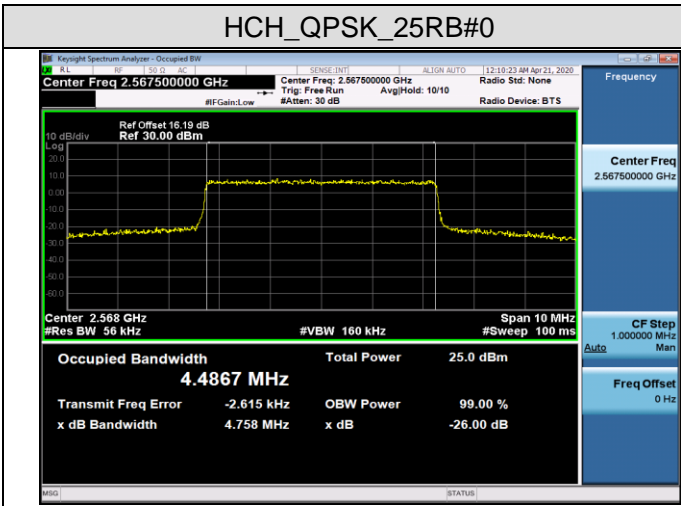

**EST PLOTS FOR CONDUCTED SPURIOUS EMISSION
 LTE BAND 41**

5MHz_HCH_QPSK_1RB#0

20MHz_HCH_QPSK_1RB#0

**APPENDIX B TEST PLOTS FOR OCCUPIED BANDWIDTH (99%)
 EMISSION BANDWIDTH (-26dBc)
 LTE Band 7
 Channel Bandwidth: 5 MHz**

LCH_QPSK_25RB#0

LCH_16QAM_25RB#0

MCH_QPSK_25RB#0

MCH_16QAM_25RB#0

Channel Bandwidth: 10 MHz

HCH_QPSK_50RB#0

HCH_16QAM_50RB#0

Channel Bandwidth: 15 MHz

LCH_QPSK_75RB#0

LCH_16QAM_75RB#0

MCH_QPSK_75RB#0

MCH_16QAM_75RB#0

HCH_QPSK_75RB#0

HCH_16QAM_75RB#0

Channel Bandwidth: 20 MHz

LCH_QPSK_100RB#0