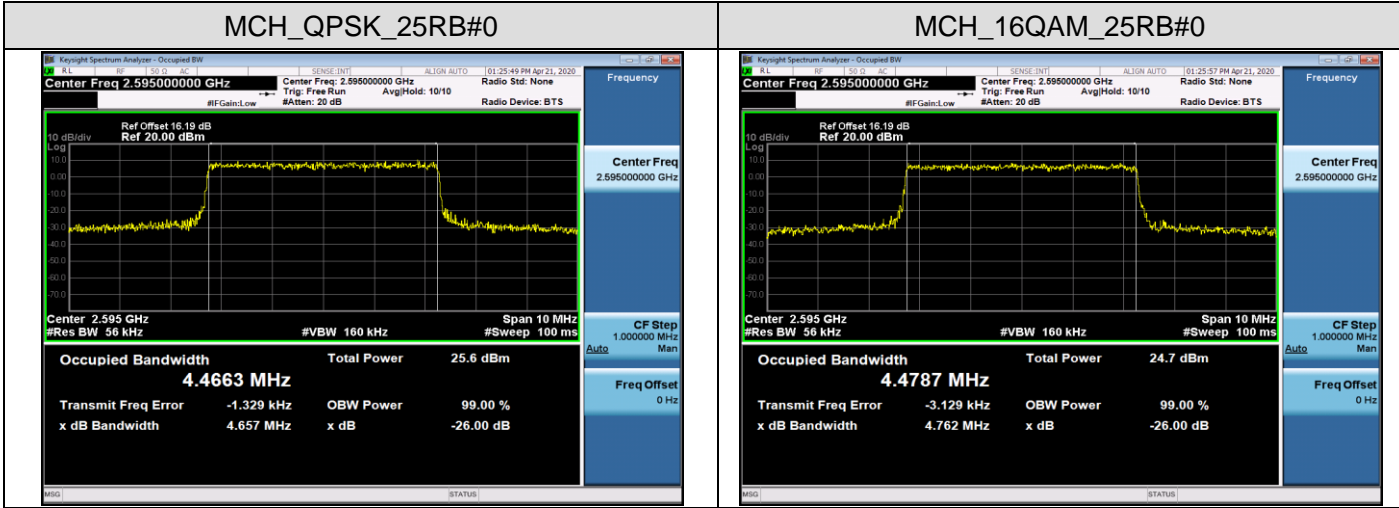

LCH_16QAM_100RB#0

MCH_QPSK_100RB#0

MCH_16QAM_100RB#0

HCH_QPSK_100RB#0

HCH_16QAM_100RB#0

LTE Band 38
 Channel Bandwidth: 5 MHz

Channel Bandwidth: 10 MHz

LCH_QPSK_50RB#0