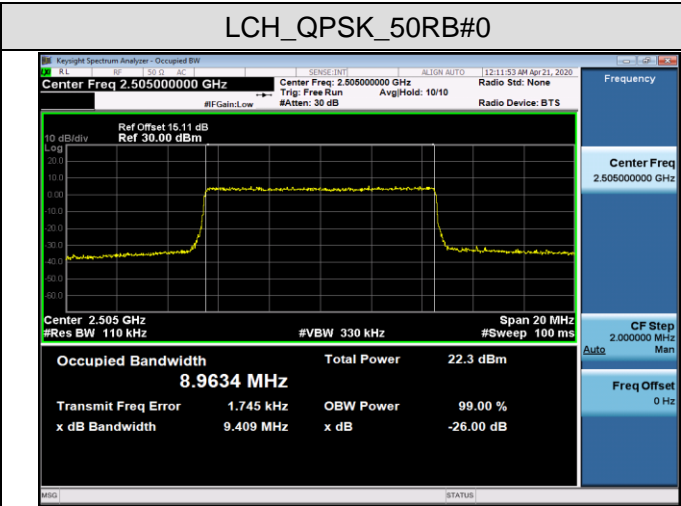

**EST PLOTS FOR CONDUCTED SPURIOUS EMISSION
 LTE BAND 41**

5MHz_HCH_QPSK_1RB#0

20MHz_HCH_QPSK_1RB#0

**APPENDIX B TEST PLOTS FOR OCCUPIED BANDWIDTH (99%)
 EMISSION BANDWIDTH (-26dBc)
 LTE Band 7
 Channel Bandwidth: 5 MHz**

LCH_QPSK_25RB#0

LCH_16QAM_25RB#0

MCH_QPSK_25RB#0

MCH_16QAM_25RB#0

Channel Bandwidth: 10 MHz

HCH_QPSK_50RB#0

HCH_16QAM_50RB#0

Channel Bandwidth: 15 MHz

LCH_QPSK_75RB#0

LCH_16QAM_75RB#0

MCH_QPSK_75RB#0

MCH_16QAM_75RB#0

HCH_QPSK_75RB#0

HCH_16QAM_75RB#0

Channel Bandwidth: 20 MHz

LCH_QPSK_100RB#0