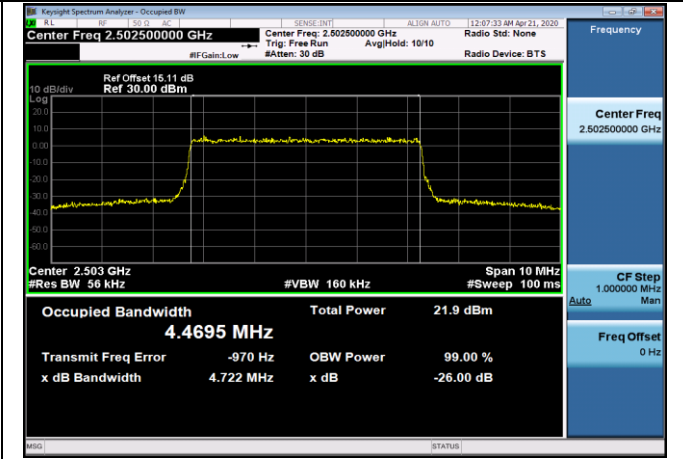

**APPENDIX B TEST PLOTS FOR OCCUPIED BANDWIDTH (99%)
EMISSION BANDWIDTH (-26dBc)
LTE Band 7
Channel Bandwidth: 5 MHz**

LCH_16QAM_25RB#0