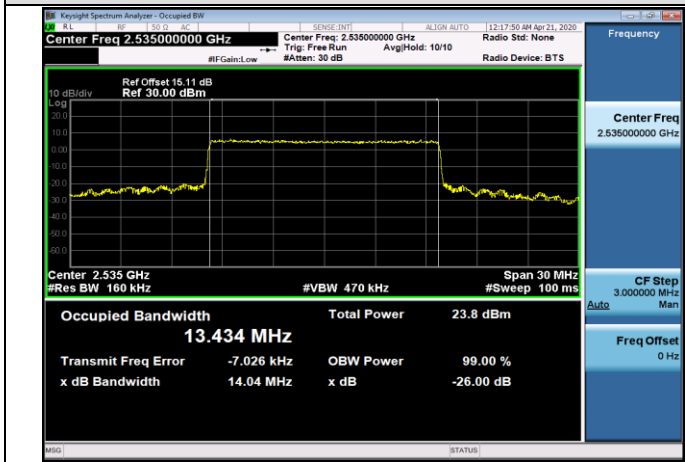

LCH_QPSK_25RB#0

LCH_16QAM_25RB#0

MCH_QPSK_25RB#0

MCH_16QAM_25RB#0

Channel Bandwidth: 10 MHz

HCH_QPSK_50RB#0

HCH_16QAM_50RB#0

Channel Bandwidth: 15 MHz

LCH_QPSK_75RB#0

LCH_16QAM_75RB#0

MCH_QPSK_75RB#0

MCH_16QAM_75RB#0

HCH_QPSK_75RB#0

HCH_16QAM_75RB#0

Channel Bandwidth: 20 MHz

LCH_QPSK_100RB#0