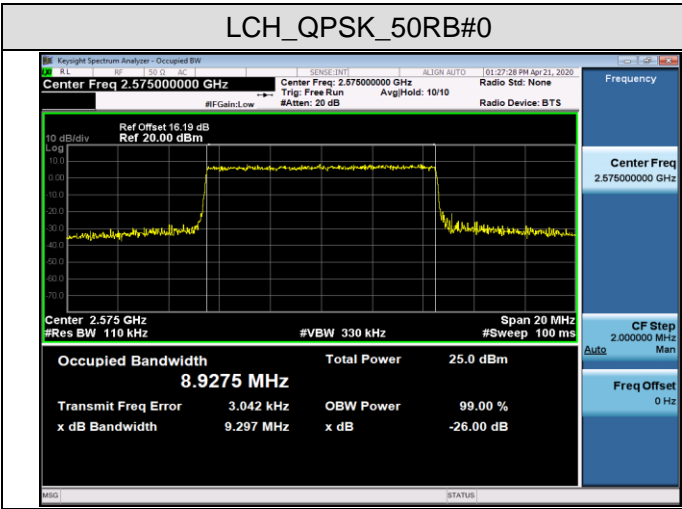

LCH_16QAM_100RB#0

MCH_QPSK_100RB#0

MCH_16QAM_100RB#0

HCH_QPSK_100RB#0

HCH_16QAM_100RB#0

LTE Band 38
 Channel Bandwidth: 5 MHz

Channel Bandwidth: 10 MHz

LCH_QPSK_50RB#0