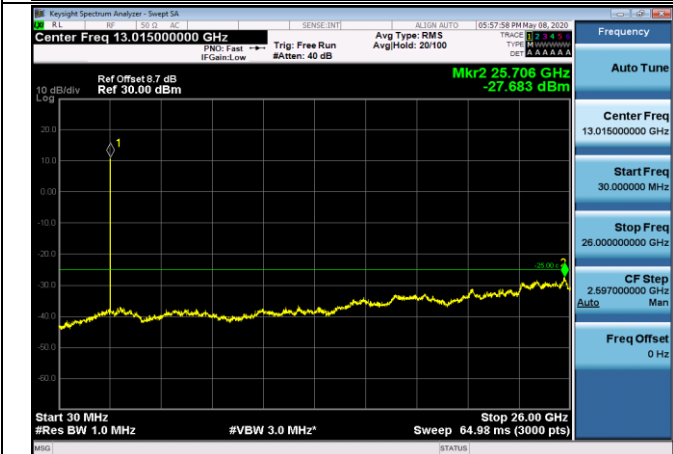

**EST PLOTS FOR CONDUCTED SPURIOUS EMISSION
 LTE BAND 41**

5MHz_HCH_QPSK_1RB#0

20MHz_HCH_QPSK_1RB#0

**APPENDIX B TEST PLOTS FOR OCCUPIED BANDWIDTH (99%)
 EMISSION BANDWIDTH (-26dBc)
 LTE Band 7
 Channel Bandwidth: 5 MHz**

LCH_QPSK_25RB#0

LCH_16QAM_25RB#0

MCH_QPSK_25RB#0

MCH_16QAM_25RB#0

Channel Bandwidth: 10 MHz

HCH_QPSK_50RB#0

HCH_16QAM_50RB#0

Channel Bandwidth: 15 MHz