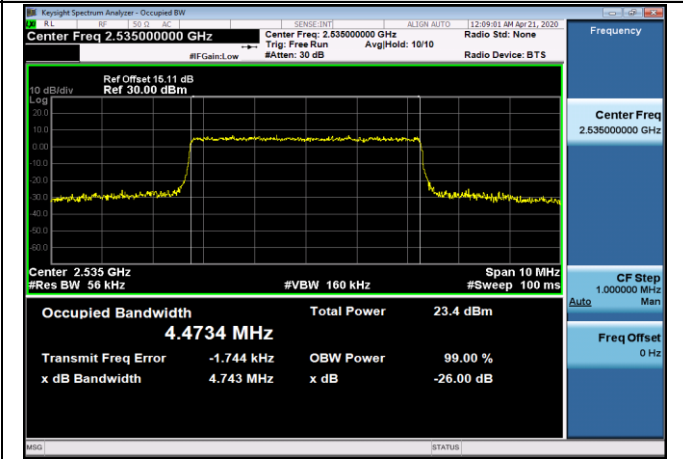

**EST PLOTS FOR CONDUCTED SPURIOUS EMISSION
 LTE BAND 41**

5MHz_HCH_QPSK_1RB#0

20MHz_HCH_QPSK_1RB#0

**APPENDIX B TEST PLOTS FOR OCCUPIED BANDWIDTH (99%)
 EMISSION BANDWIDTH (-26dBc)
 LTE Band 7
 Channel Bandwidth: 5 MHz**

LCH_QPSK_25RB#0

LCH_16QAM_25RB#0

MCH_QPSK_25RB#0

MCH_16QAM_25RB#0

Channel Bandwidth: 10 MHz

HCH_QPSK_50RB#0

HCH_16QAM_50RB#0

Channel Bandwidth: 15 MHz