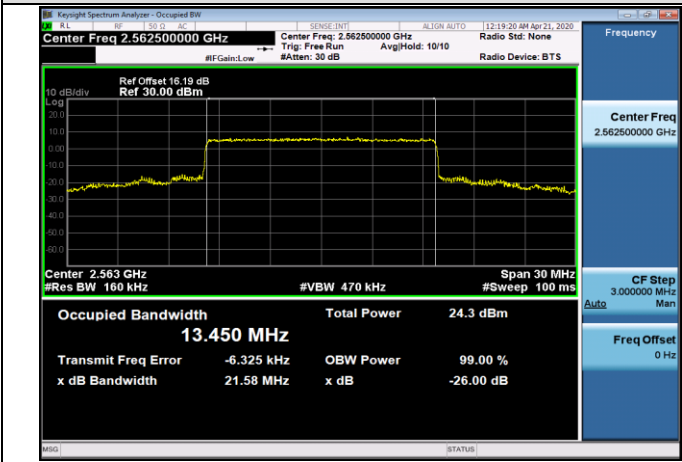

LCH_QPSK_75RB#0

LCH_16QAM_75RB#0

MCH_QPSK_75RB#0

MCH_16QAM_75RB#0

HCH_QPSK_75RB#0

HCH_16QAM_75RB#0

Channel Bandwidth: 20 MHz

LCH_QPSK_100RB#0

LCH_16QAM_100RB#0

MCH_QPSK_100RB#0

MCH_16QAM_100RB#0

HCH_QPSK_100RB#0

HCH_16QAM_100RB#0

LTE Band 38
 Channel Bandwidth: 5 MHz

Channel Bandwidth: 10 MHz

LCH_QPSK_50RB#0