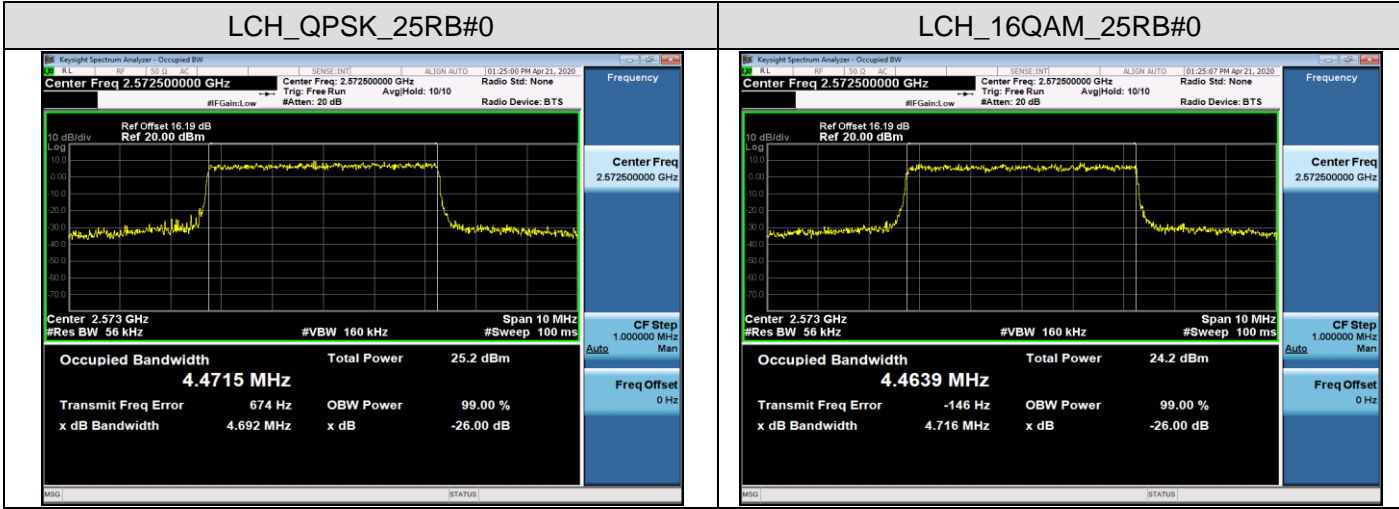

LCH_16QAM_100RB#0

MCH_QPSK_100RB#0

MCH_16QAM_100RB#0

HCH_QPSK_100RB#0

HCH_16QAM_100RB#0

LTE Band 38
 Channel Bandwidth: 5 MHz

Channel Bandwidth: 10 MHz

LCH_QPSK_50RB#0