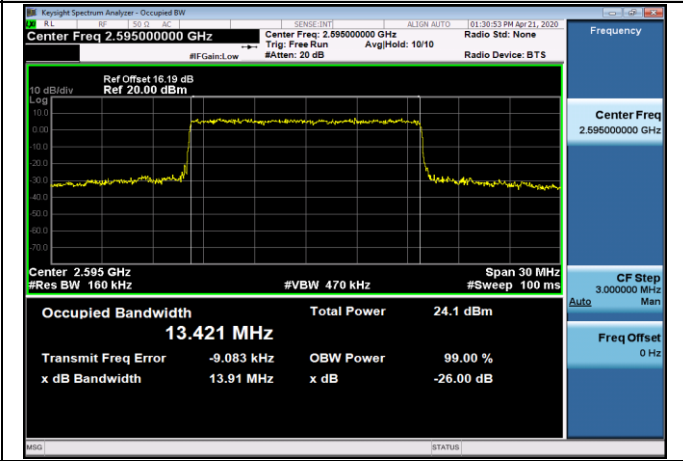

MCH_16QAM_75RB#0