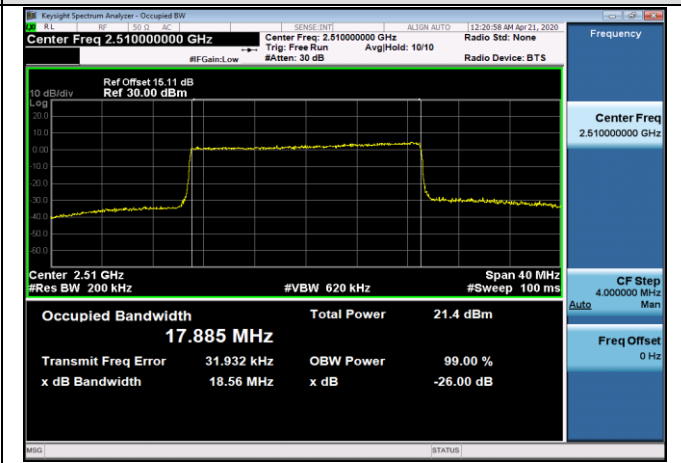

LCH_QPSK_75RB#0

LCH_16QAM_75RB#0

MCH_QPSK_75RB#0

MCH_16QAM_75RB#0

HCH_QPSK_75RB#0

HCH_16QAM_75RB#0

Channel Bandwidth: 20 MHz

LCH_QPSK_100RB#0

LCH_16QAM_100RB#0

MCH_QPSK_100RB#0

MCH_16QAM_100RB#0

HCH_QPSK_100RB#0

HCH_16QAM_100RB#0

LTE Band 38
 Channel Bandwidth: 5 MHz

Channel Bandwidth: 10 MHz

LCH_QPSK_50RB#0