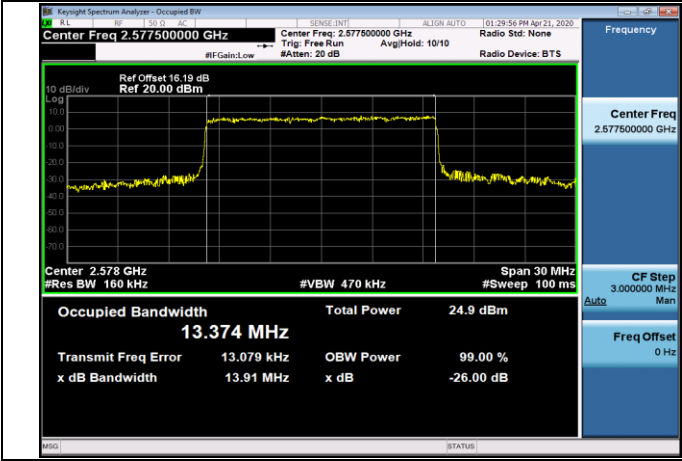

LCH_16QAM_50RB#0

MCH_QPSK_50RB#0

MCH_16QAM_50RB#0

HCH_QPSK_50RB#0

HCH_16QAM_50RB#0

Channel Bandwidth: 15 MHz

LCH_QPSK_75RB#0

LCH_16QAM_75RB#0