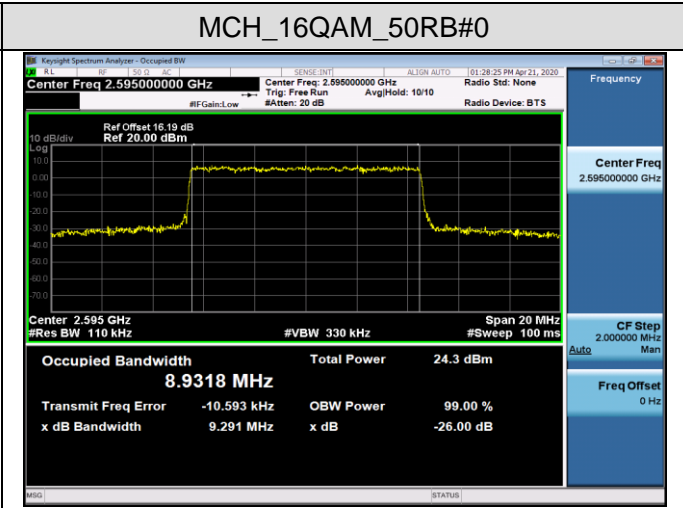

HCH_16QAM_50RB#0