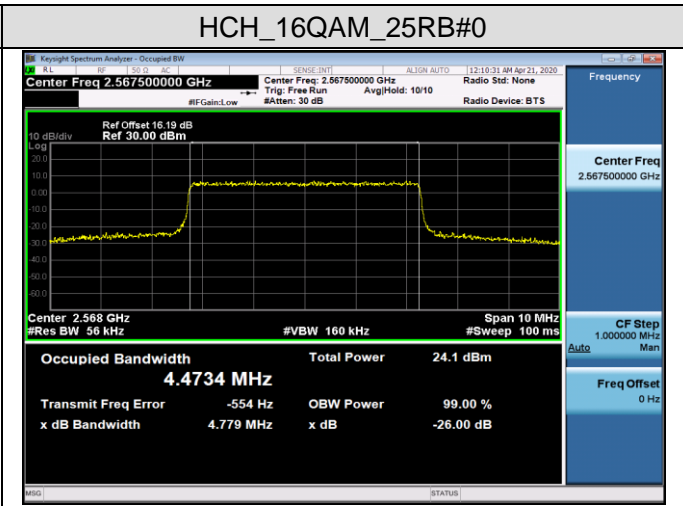

**EST PLOTS FOR CONDUCTED SPURIOUS EMISSION
 LTE BAND 41**

5MHz_HCH_QPSK_1RB#0

20MHz_HCH_QPSK_1RB#0

**APPENDIX B TEST PLOTS FOR OCCUPIED BANDWIDTH (99%)
 EMISSION BANDWIDTH (-26dBc)
 LTE Band 7
 Channel Bandwidth: 5 MHz**

LCH_QPSK_25RB#0

LCH_16QAM_25RB#0

MCH_QPSK_25RB#0

MCH_16QAM_25RB#0

Channel Bandwidth: 10 MHz

HCH_QPSK_50RB#0

HCH_16QAM_50RB#0

Channel Bandwidth: 15 MHz

LCH_QPSK_75RB#0

LCH_16QAM_75RB#0

MCH_QPSK_75RB#0

MCH_16QAM_75RB#0

HCH_QPSK_75RB#0

HCH_16QAM_75RB#0

Channel Bandwidth: 20 MHz

LCH_QPSK_100RB#0