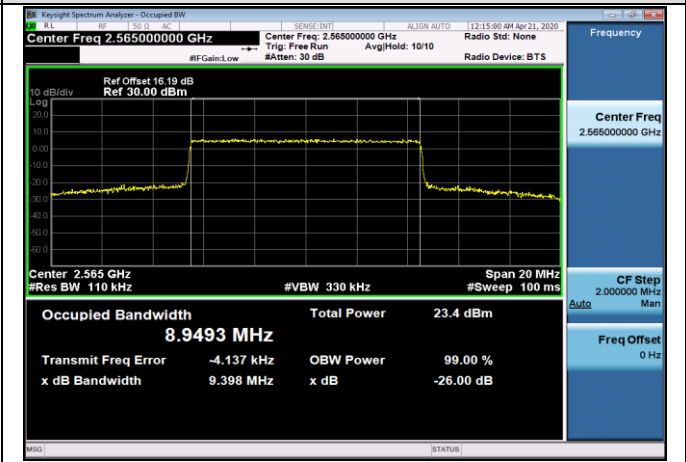

LCH_QPSK_25RB#0

LCH_16QAM_25RB#0

MCH_QPSK_25RB#0

MCH_16QAM_25RB#0

Channel Bandwidth: 10 MHz

HCH_QPSK_50RB#0

HCH_16QAM_50RB#0

Channel Bandwidth: 15 MHz

LCH_QPSK_75RB#0

LCH_16QAM_75RB#0

MCH_QPSK_75RB#0

MCH_16QAM_75RB#0

HCH_QPSK_75RB#0

HCH_16QAM_75RB#0

Channel Bandwidth: 20 MHz

LCH_QPSK_100RB#0