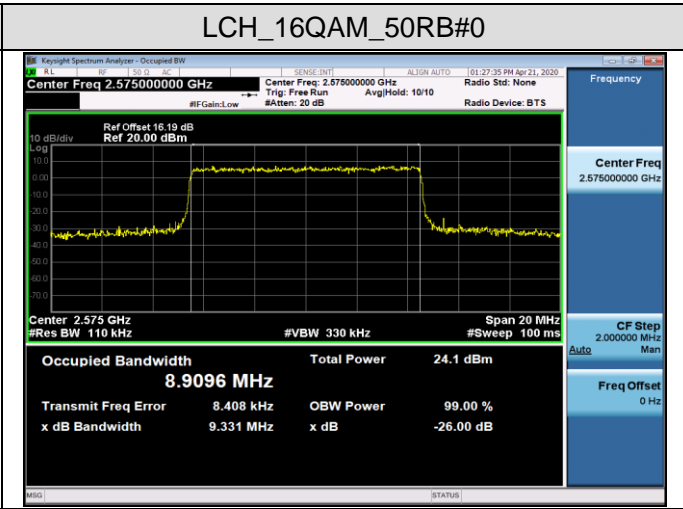

MCH_16QAM_50RB#0

LCH_16QAM_50RB#0