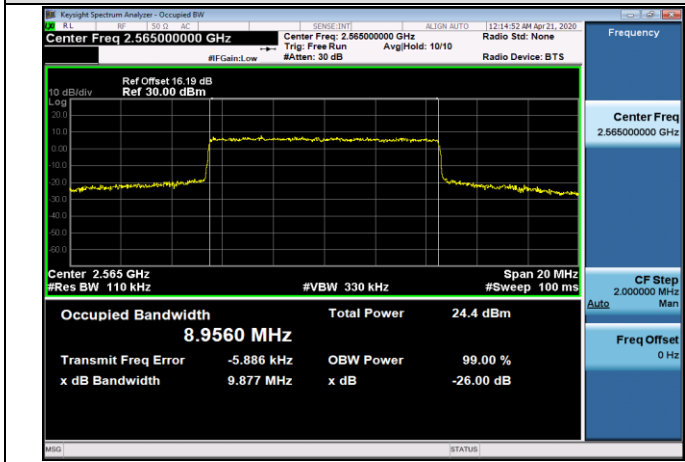

LCH_QPSK_25RB#0

LCH_16QAM_25RB#0

MCH_QPSK_25RB#0

MCH_16QAM_25RB#0

Channel Bandwidth: 10 MHz

HCH_QPSK_50RB#0

HCH_16QAM_50RB#0

Channel Bandwidth: 15 MHz

LCH_QPSK_75RB#0

LCH_16QAM_75RB#0

MCH_QPSK_75RB#0

MCH_16QAM_75RB#0

HCH_QPSK_75RB#0

HCH_16QAM_75RB#0

Channel Bandwidth: 20 MHz

LCH_QPSK_100RB#0