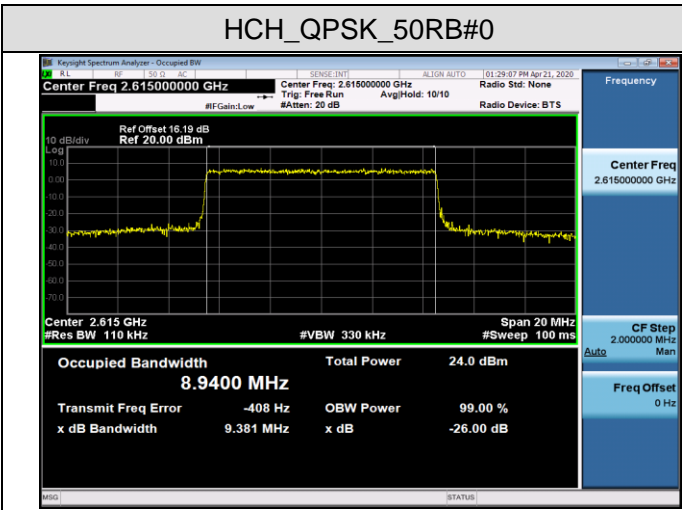

LCH_16QAM_50RB#0

MCH_QPSK_50RB#0

MCH_16QAM_50RB#0

HCH_QPSK_50RB#0

HCH_16QAM_50RB#0

Channel Bandwidth: 15 MHz

LCH_QPSK_75RB#0

LCH_16QAM_75RB#0