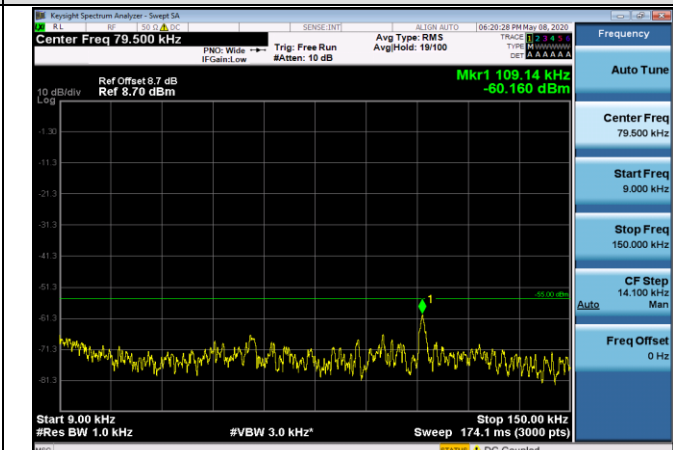

**EST PLOTS FOR CONDUCTED SPURIOUS EMISSION
 LTE BAND 41**

5MHz_HCH_QPSK_1RB#0

20MHz_HCH_QPSK_1RB#0

**APPENDIX B TEST PLOTS FOR OCCUPIED BANDWIDTH (99%)
 EMISSION BANDWIDTH (-26dBc)
 LTE Band 7
 Channel Bandwidth: 5 MHz**