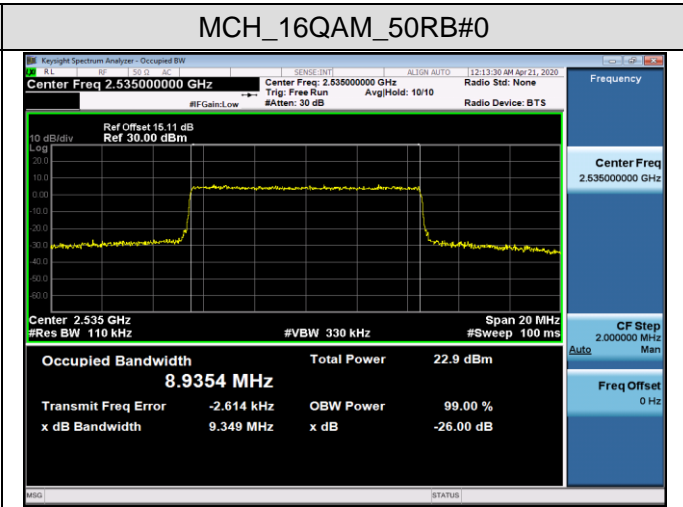

**EST PLOTS FOR CONDUCTED SPURIOUS EMISSION
 LTE BAND 41**

5MHz_HCH_QPSK_1RB#0

20MHz_HCH_QPSK_1RB#0

**APPENDIX B TEST PLOTS FOR OCCUPIED BANDWIDTH (99%)
 EMISSION BANDWIDTH (-26dBc)
 LTE Band 7
 Channel Bandwidth: 5 MHz**

LCH_QPSK_25RB#0

LCH_16QAM_25RB#0

MCH_QPSK_25RB#0

MCH_16QAM_25RB#0

Channel Bandwidth: 10 MHz

HCH_QPSK_50RB#0

HCH_16QAM_50RB#0

Channel Bandwidth: 15 MHz

LCH_QPSK_75RB#0

LCH_16QAM_75RB#0

MCH_QPSK_75RB#0

MCH_16QAM_75RB#0

HCH_QPSK_75RB#0

HCH_16QAM_75RB#0

Channel Bandwidth: 20 MHz

LCH_QPSK_100RB#0