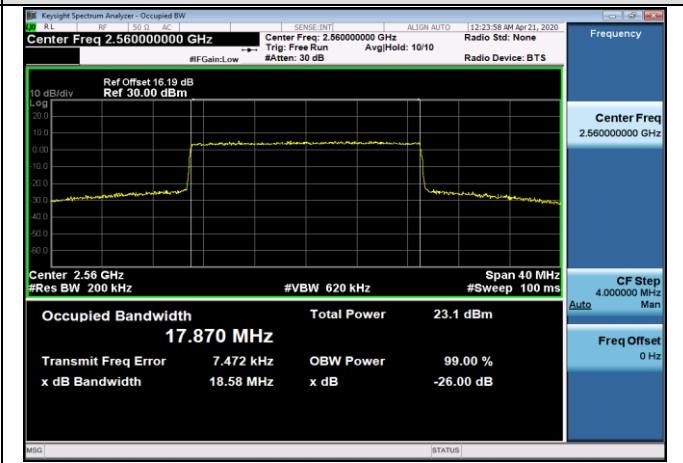

LCH_16QAM_100RB#0

MCH_QPSK_100RB#0

MCH_16QAM_100RB#0

HCH_QPSK_100RB#0

HCH_16QAM_100RB#0

LTE Band 38
 Channel Bandwidth: 5 MHz

Channel Bandwidth: 10 MHz

LCH_QPSK_50RB#0