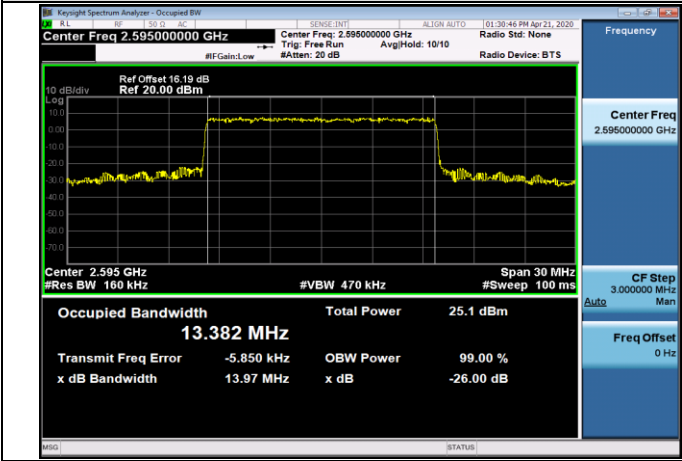

MCH_QPSK_75RB#0