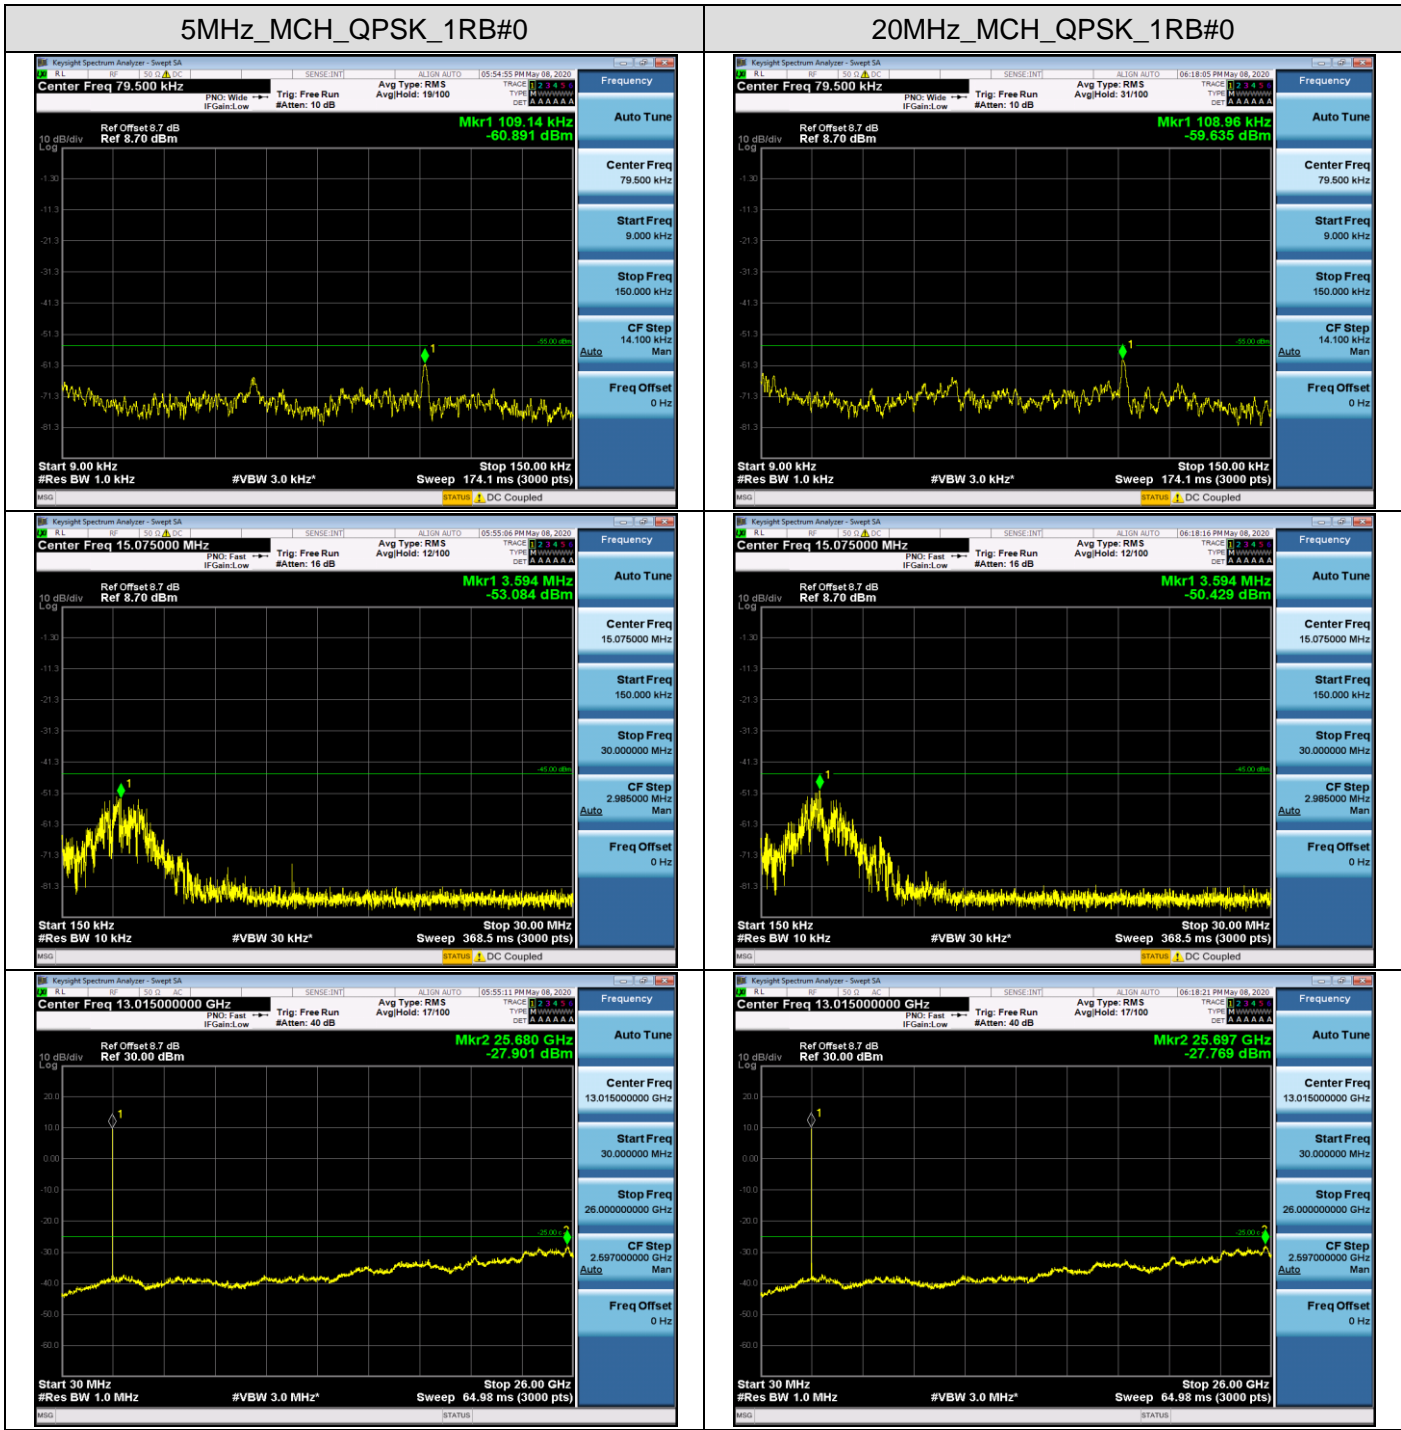

**EST PLOTS FOR CONDUCTED SPURIOUS EMISSION
 LTE BAND 41**

5MHz_HCH_QPSK_1RB#0

20MHz_HCH_QPSK_1RB#0

**APPENDIX B TEST PLOTS FOR OCCUPIED BANDWIDTH (99%)
 EMISSION BANDWIDTH (-26dBc)
 LTE Band 7
 Channel Bandwidth: 5 MHz**

LCH_QPSK_25RB#0

LCH_16QAM_25RB#0

MCH_QPSK_25RB#0

MCH_16QAM_25RB#0

Channel Bandwidth: 10 MHz

HCH_QPSK_50RB#0

HCH_16QAM_50RB#0

Channel Bandwidth: 15 MHz

LCH_QPSK_75RB#0

LCH_16QAM_75RB#0

MCH_QPSK_75RB#0

MCH_16QAM_75RB#0

HCH_QPSK_75RB#0

HCH_16QAM_75RB#0

Channel Bandwidth: 20 MHz

LCH_QPSK_100RB#0

LCH_16QAM_100RB#0

MCH_QPSK_100RB#0

MCH_16QAM_100RB#0

HCH_QPSK_100RB#0

HCH_16QAM_100RB#0

LTE Band 38
 Channel Bandwidth: 5 MHz

Channel Bandwidth: 10 MHz

LCH_QPSK_50RB#0