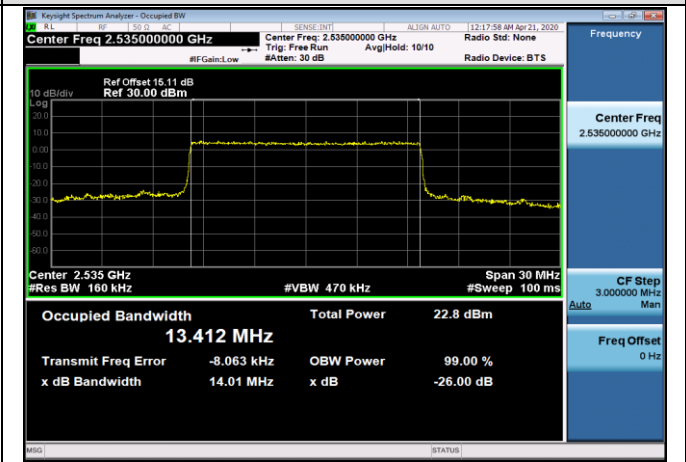

LCH_QPSK_75RB#0

LCH_16QAM_75RB#0

MCH_QPSK_75RB#0

MCH_16QAM_75RB#0

HCH_QPSK_75RB#0

HCH_16QAM_75RB#0

Channel Bandwidth: 20 MHz

LCH_QPSK_100RB#0

LCH_16QAM_100RB#0

MCH_QPSK_100RB#0

MCH_16QAM_100RB#0

HCH_QPSK_100RB#0

HCH_16QAM_100RB#0

LTE Band 38
 Channel Bandwidth: 5 MHz

Channel Bandwidth: 10 MHz

LCH_QPSK_50RB#0