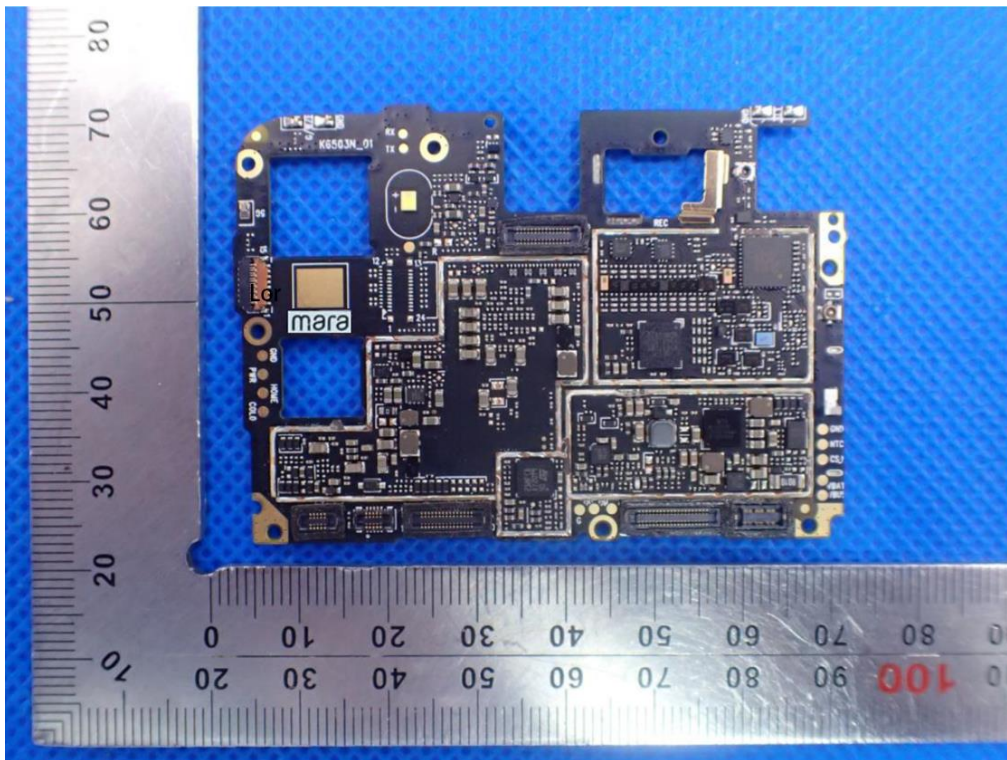

Internal Photos

OPEN VIEW OF EUT(FIGURE 1)

Diversity
Antenna

BT&WIFI&GPS
Antenna

GSM/WCDMA /LTE
Antenna

NFC
Antenn

OPEN VIEW OF EUT(FIGURE 2)

OPEN VIEW OF EUT(FIGURE 3)

OPEN VIEW OF EUT(FIGURE 4)

GSM&WCDMA<E ANTENNA

DIVERSITY ANTENNA

BT&WIFI&GPS ANTENNA

INTERNAL VIEW OF EUT(FIGURE 1)

INTERNAL VIEW OF EUT(FIGURE 2)

INTERNAL VIEW OF EUT(FIGURE 3)

INTERNAL VIEW OF EUT(FIGURE 4)

INTERNAL VIEW OF EUT(FIGURE 5)

INTERNAL VIEW OF EUT(FIGURE 6)

INTERNAL VIEW OF EUT(FIGURE 7)

INTERNAL VIEW OF EUT(FIGURE 8)

INTERNAL VIEW OF EUT(FIGURE 9)

INTERNAL VIEW OF EUT(FIGURE 10)

INTERNAL VIEW OF EUT(FIGURE 11)

INTERNAL VIEW OF EUT(FIGURE 12)

INTERNAL VIEW OF EUT(FIGURE 13)

INTERNAL VIEW OF EUT(FIGURE 14)

INTERNAL VIEW OF EUT(FIGURE 15)

BATTERY VIEW OF EUT