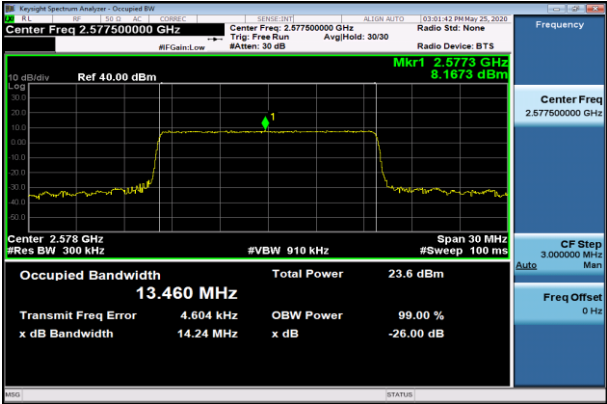

Channel Bandwidth: 15 MHz

LCH\_QPSK\_75RB#0

LCH\_16QAM\_75RB#0

MCH\_QPSK\_75RB#0

MCH\_16QAM\_75RB#0

HCH\_QPSK\_75RB#0

HCH\_16QAM\_75RB#0

Channel Bandwidth: 20 MHz

LCH\_QPSK\_100RB#0

LCH\_16QAM\_100RB#0

MCH\_QPSK\_100RB#0

MCH\_16QAM\_100RB#0

HCH\_QPSK\_100RB#0

HCH\_16QAM\_100RB#0

LTE Band 40(1)  
 Channel Bandwidth: 5 MHz

LCH\_QPSK\_25RB#0