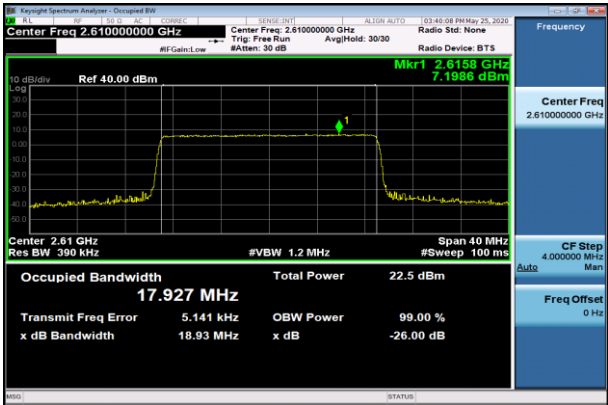

LCH\_QPSK\_100RB#0

LCH\_16QAM\_100RB#0

MCH\_QPSK\_100RB#0

MCH\_16QAM\_100RB#0

HCH\_QPSK\_100RB#0

HCH\_16QAM\_100RB#0

LTE Band 40(1)  
 Channel Bandwidth: 5 MHz

LCH\_QPSK\_25RB#0