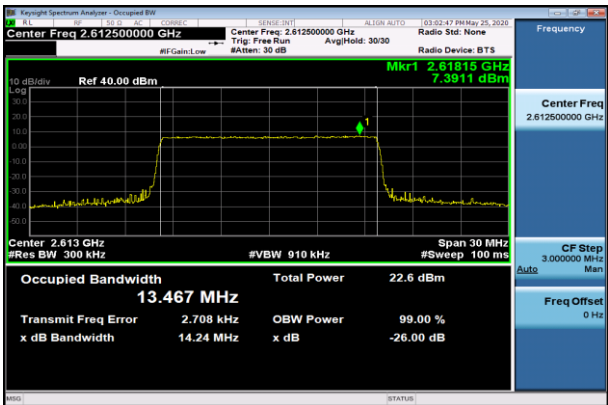

Channel Bandwidth: 15 MHz

LCH\_QPSK\_75RB#0

LCH\_16QAM\_75RB#0

MCH\_QPSK\_75RB#0

MCH\_16QAM\_75RB#0

HCH\_QPSK\_75RB#0

HCH\_16QAM\_75RB#0

Channel Bandwidth: 20 MHz

LCH\_QPSK\_100RB#0

LCH\_16QAM\_100RB#0

MCH\_QPSK\_100RB#0

MCH\_16QAM\_100RB#0

HCH\_QPSK\_100RB#0

HCH\_16QAM\_100RB#0

LTE Band 40(1)  
 Channel Bandwidth: 5 MHz

LCH\_QPSK\_25RB#0