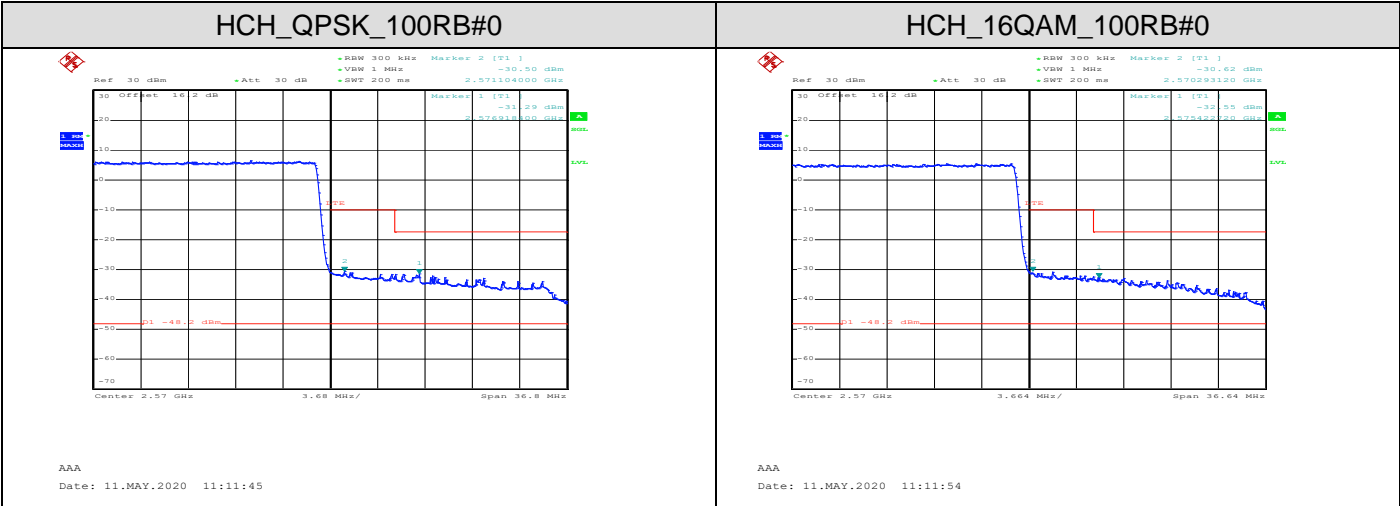

### APPENDIX C TEST PLOTS FOR BAND EDGES LTE BAND 7

Channel Bandwidth: 5 MHz

Channel Bandwidth: 10 MHz

LCH\_QPSK\_50RB#0

AAA  
Date: 11.MAY.2020 10:30:16

LCH\_16QAM\_50RB#0

AAA  
Date: 11.MAY.2020 10:30:25

HCH\_QPSK\_50RB#0

AAA  
Date: 11.MAY.2020 10:31:58

HCH\_16QAM\_50RB#0

AAA  
Date: 11.MAY.2020 10:32:07

Channel Bandwidth: 15 MHz

Channel Bandwidth: 20 MHz

LTE BAND 38  
Channel Bandwidth: 5 MHz

LCH\_QPSK\_25RB#0

LCH\_16QAM\_25RB#0