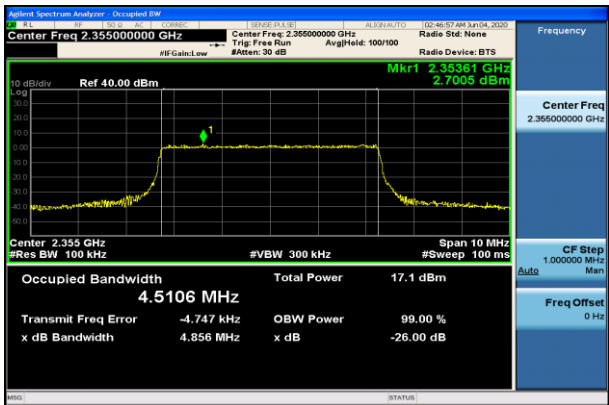

LTE Band 40(2)  
 Channel Bandwidth: 5 MHz

LCH\_QPSK\_25RB#0

LCH\_16QAM\_15RB#0

MCH\_QPSK\_25RB#0

MCH\_16QAM\_25RB#0

HCH\_QPSK\_25RB#0

HCH\_16QAM\_25RB#0

Channel Bandwidth: 10 MHz

MCH\_QPSK\_50RB#0

MCH\_16QAM\_50RB#0

LTE Band 41  
 Channel Bandwidth: 5 MHz

Channel Bandwidth: 10 MHz

Channel Bandwidth: 15 MHz

Channel Bandwidth: 20 MHz