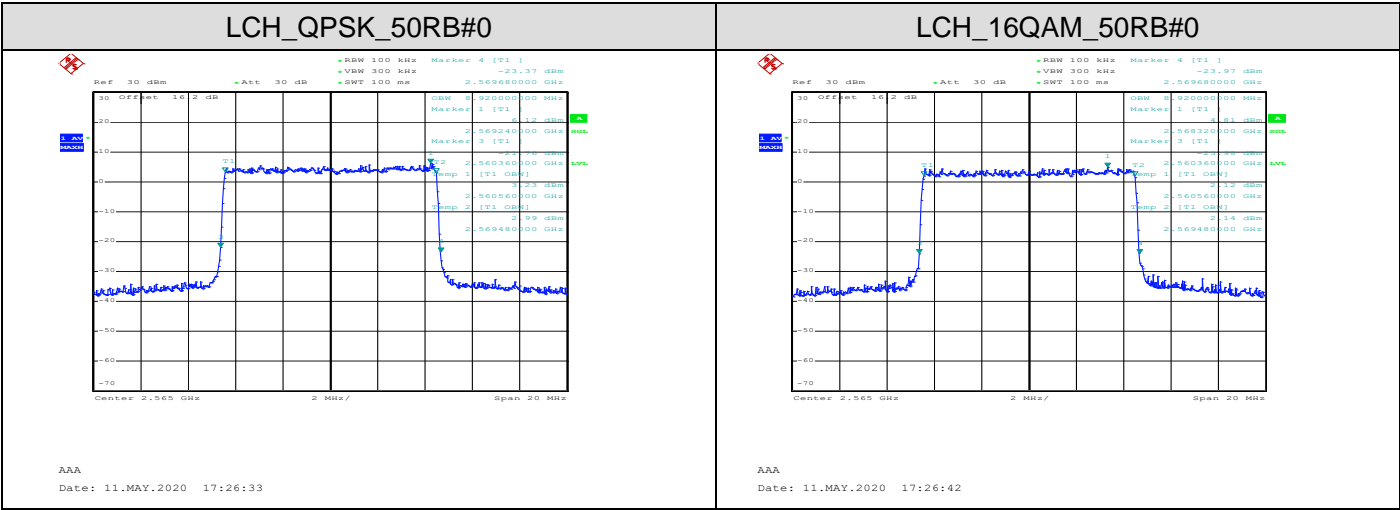

MCH\_QPSK\_50RB#0

MCH\_16QAM\_50RB#0

LTE Band 41  
 Channel Bandwidth: 5 MHz

Channel Bandwidth: 10 MHz

Channel Bandwidth: 15 MHz

Channel Bandwidth: 20 MHz

### APPENDIX C TEST PLOTS FOR BAND EDGES LTE BAND 7

Channel Bandwidth: 5 MHz

Channel Bandwidth: 10 MHz

LCH\_QPSK\_50RB#0

AAA  
Date: 11.MAY.2020 10:30:16

LCH\_16QAM\_50RB#0

AAA  
Date: 11.MAY.2020 10:30:25

HCH\_QPSK\_50RB#0

AAA  
Date: 11.MAY.2020 10:31:58

HCH\_16QAM\_50RB#0

AAA  
Date: 11.MAY.2020 10:32:07

Channel Bandwidth: 15 MHz

Channel Bandwidth: 20 MHz

LTE BAND 38  
Channel Bandwidth: 5 MHz

LCH\_QPSK\_25RB#0

LCH\_16QAM\_25RB#0