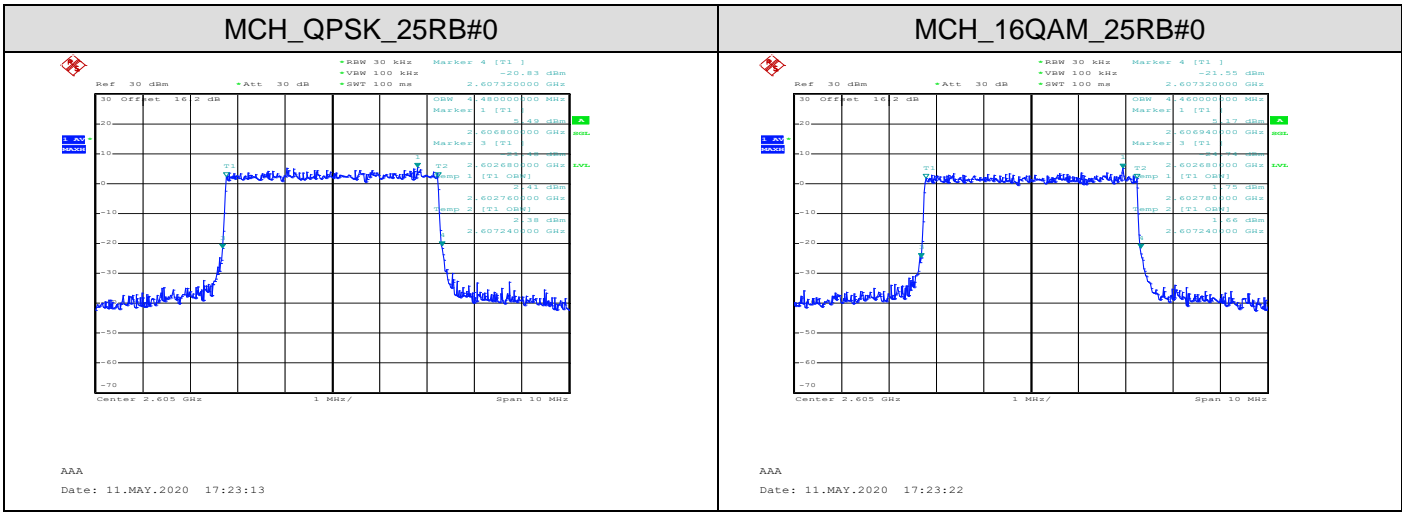

LTE Band 40(2)  
 Channel Bandwidth: 5 MHz

LCH\_QPSK\_25RB#0

LCH\_16QAM\_15RB#0

MCH\_QPSK\_25RB#0

MCH\_16QAM\_25RB#0

HCH\_QPSK\_25RB#0

HCH\_16QAM\_25RB#0

Channel Bandwidth: 10 MHz

MCH\_QPSK\_50RB#0

MCH\_16QAM\_50RB#0

LTE Band 41  
 Channel Bandwidth: 5 MHz

Channel Bandwidth: 10 MHz

Channel Bandwidth: 15 MHz

Channel Bandwidth: 20 MHz