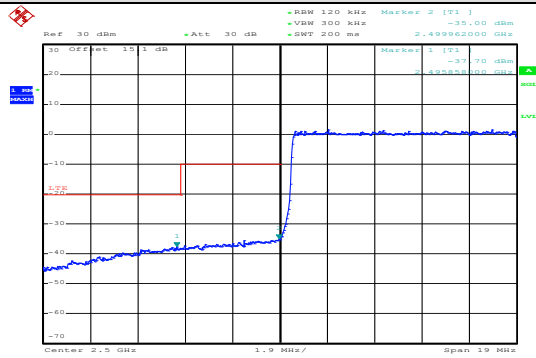

MCH\_QPSK\_50RB#0

MCH\_16QAM\_50RB#0

LTE Band 41  
 Channel Bandwidth: 5 MHz

Channel Bandwidth: 10 MHz

Channel Bandwidth: 15 MHz

Channel Bandwidth: 20 MHz

### APPENDIX C TEST PLOTS FOR BAND EDGES LTE BAND 7

Channel Bandwidth: 5 MHz

Channel Bandwidth: 10 MHz

LCH\_QPSK\_50RB#0

AAA  
Date: 11.MAY.2020 10:30:16

LCH\_16QAM\_50RB#0

AAA  
Date: 11.MAY.2020 10:30:25

HCH\_QPSK\_50RB#0

AAA  
Date: 11.MAY.2020 10:31:58

HCH\_16QAM\_50RB#0

AAA  
Date: 11.MAY.2020 10:32:07

Channel Bandwidth: 15 MHz

Channel Bandwidth: 20 MHz

LTE BAND 38  
Channel Bandwidth: 5 MHz

LCH\_QPSK\_25RB#0

LCH\_16QAM\_25RB#0