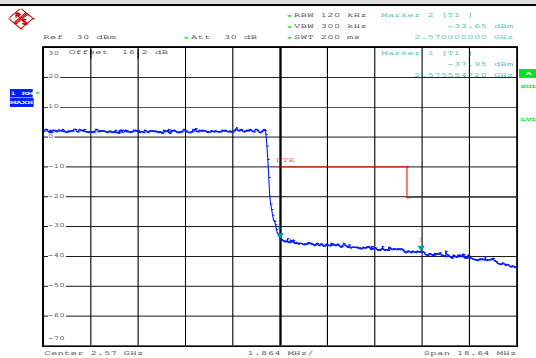

MCH\_QPSK\_50RB#0

MCH\_16QAM\_50RB#0

LTE Band 41  
 Channel Bandwidth: 5 MHz

Channel Bandwidth: 10 MHz

Channel Bandwidth: 15 MHz

Channel Bandwidth: 20 MHz

### APPENDIX C TEST PLOTS FOR BAND EDGES LTE BAND 7

Channel Bandwidth: 5 MHz

Channel Bandwidth: 10 MHz

LCH\_QPSK\_50RB#0

AAA  
Date: 11.MAY.2020 10:30:16

LCH\_16QAM\_50RB#0

AAA  
Date: 11.MAY.2020 10:30:25

HCH\_QPSK\_50RB#0

AAA  
Date: 11.MAY.2020 10:31:58

HCH\_16QAM\_50RB#0

AAA  
Date: 11.MAY.2020 10:32:07

Channel Bandwidth: 15 MHz

Channel Bandwidth: 20 MHz

LTE BAND 38  
Channel Bandwidth: 5 MHz

LCH\_QPSK\_25RB#0

LCH\_16QAM\_25RB#0