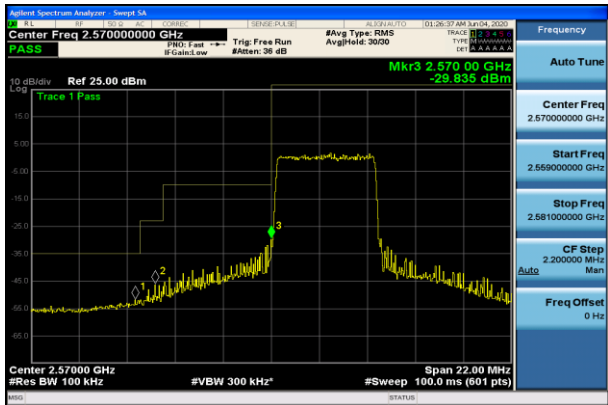

HCH_QPSK_25RB#0