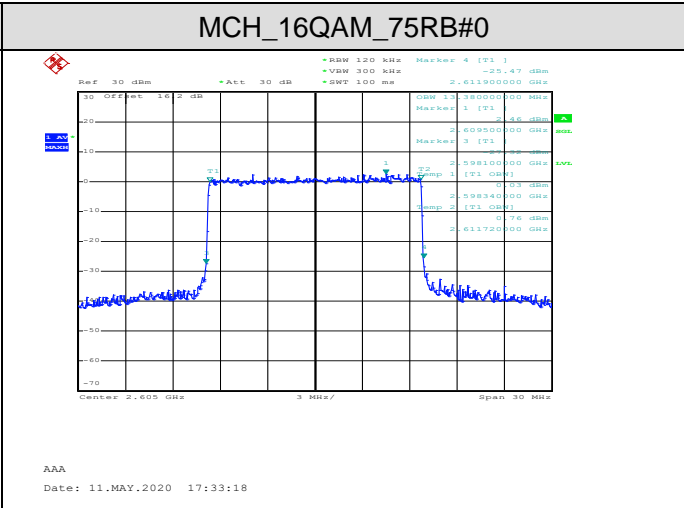

MCH\_QPSK\_50RB#0

MCH\_16QAM\_50RB#0

LTE Band 41  
 Channel Bandwidth: 5 MHz

Channel Bandwidth: 10 MHz

Channel Bandwidth: 15 MHz

Channel Bandwidth: 20 MHz

### APPENDIX C TEST PLOTS FOR BAND EDGES LTE BAND 7

Channel Bandwidth: 5 MHz

Channel Bandwidth: 10 MHz

LCH\_QPSK\_50RB#0

AAA  
Date: 11.MAY.2020 10:30:16

LCH\_16QAM\_50RB#0

AAA  
Date: 11.MAY.2020 10:30:25

HCH\_QPSK\_50RB#0

AAA  
Date: 11.MAY.2020 10:31:58

HCH\_16QAM\_50RB#0

AAA  
Date: 11.MAY.2020 10:32:07

Channel Bandwidth: 15 MHz

Channel Bandwidth: 20 MHz

LTE BAND 38  
Channel Bandwidth: 5 MHz

LCH\_QPSK\_25RB#0

LCH\_16QAM\_25RB#0