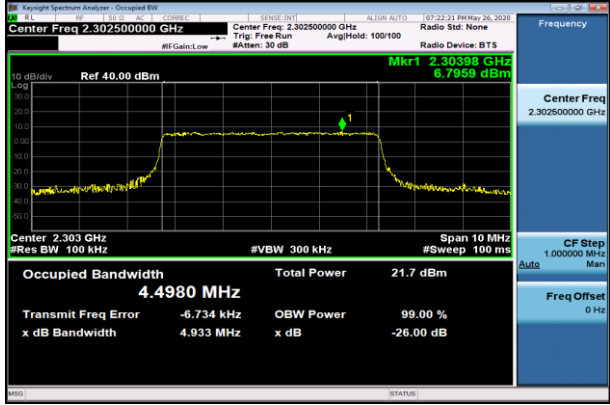

LCH\_QPSK\_100RB#0

LCH\_16QAM\_100RB#0

MCH\_QPSK\_100RB#0

MCH\_16QAM\_100RB#0

HCH\_QPSK\_100RB#0

HCH\_16QAM\_100RB#0

LTE Band 40(1)  
 Channel Bandwidth: 5 MHz

LCH\_QPSK\_25RB#0

LCH\_16QAM\_25RB#0

MCH\_QPSK\_25RB#0

MCH\_16QAM\_25RB#0

HCH\_QPSK\_25RB#0

HCH\_16QAM\_25RB#0

Channel Bandwidth: 10 MHz

MCH\_QPSK\_50RB#0

MCH\_16QAM\_50RB#0