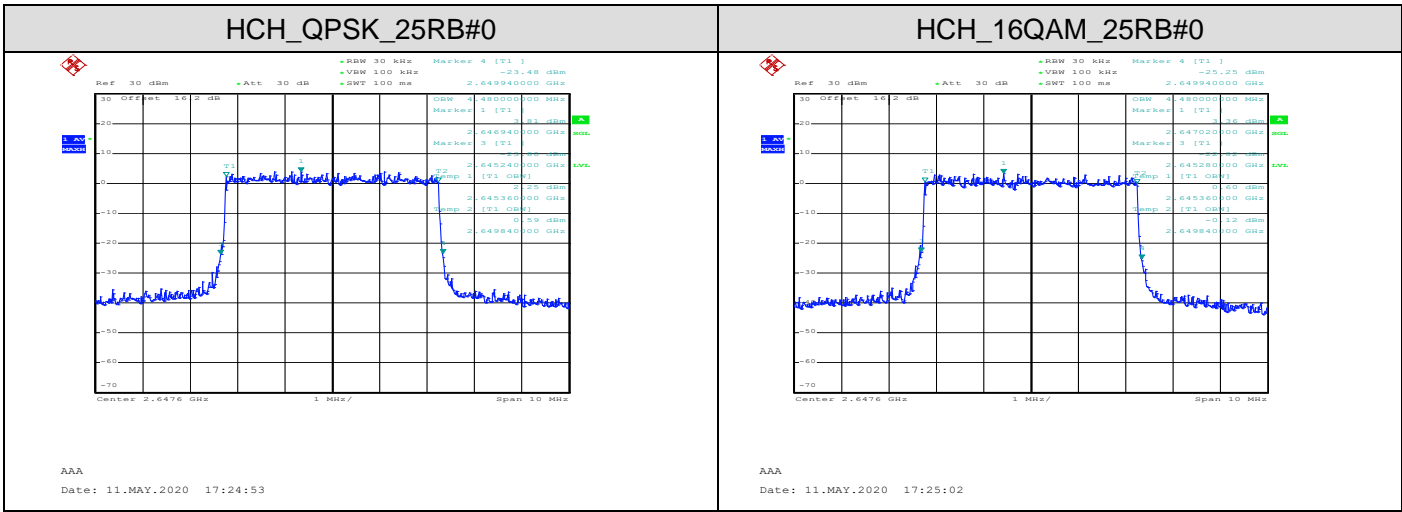

LTE Band 40(2)  
 Channel Bandwidth: 5 MHz

LCH\_QPSK\_25RB#0

LCH\_16QAM\_15RB#0

MCH\_QPSK\_25RB#0

MCH\_16QAM\_25RB#0

HCH\_QPSK\_25RB#0

HCH\_16QAM\_25RB#0

Channel Bandwidth: 10 MHz

MCH\_QPSK\_50RB#0

MCH\_16QAM\_50RB#0

LTE Band 41  
 Channel Bandwidth: 5 MHz

Channel Bandwidth: 10 MHz

Channel Bandwidth: 15 MHz

Channel Bandwidth: 20 MHz