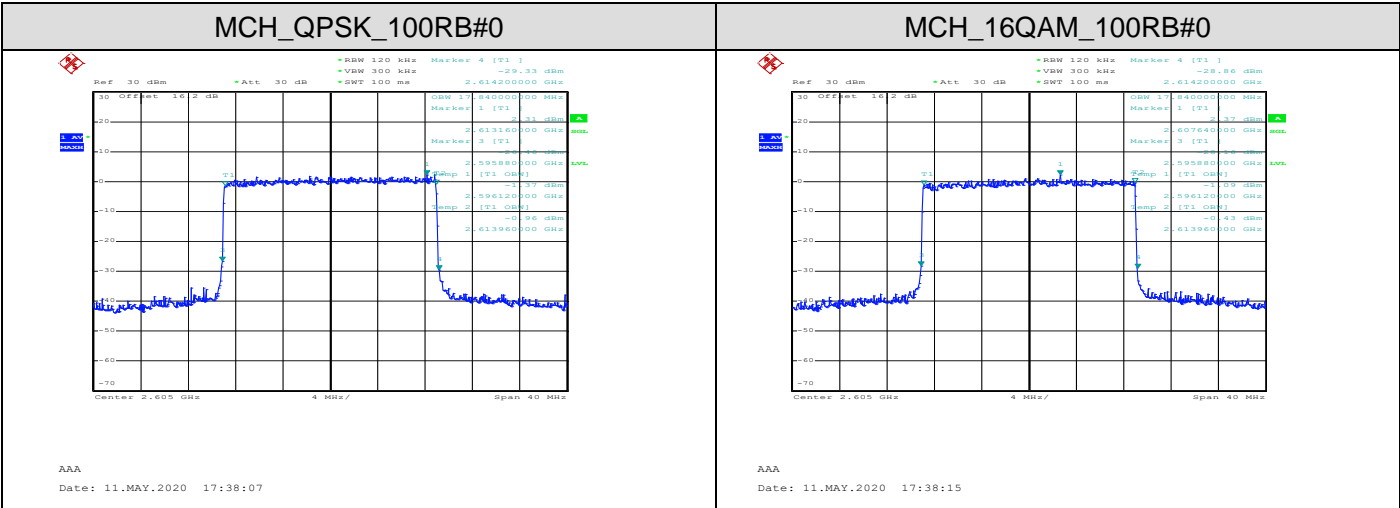

MCH\_QPSK\_50RB#0

MCH\_16QAM\_50RB#0

LTE Band 41  
 Channel Bandwidth: 5 MHz

Channel Bandwidth: 10 MHz

Channel Bandwidth: 15 MHz

Channel Bandwidth: 20 MHz

### APPENDIX C TEST PLOTS FOR BAND EDGES LTE BAND 7

Channel Bandwidth: 5 MHz

Channel Bandwidth: 10 MHz

LCH\_QPSK\_50RB#0

AAA  
Date: 11.MAY.2020 10:30:16

LCH\_16QAM\_50RB#0

AAA  
Date: 11.MAY.2020 10:30:25

HCH\_QPSK\_50RB#0