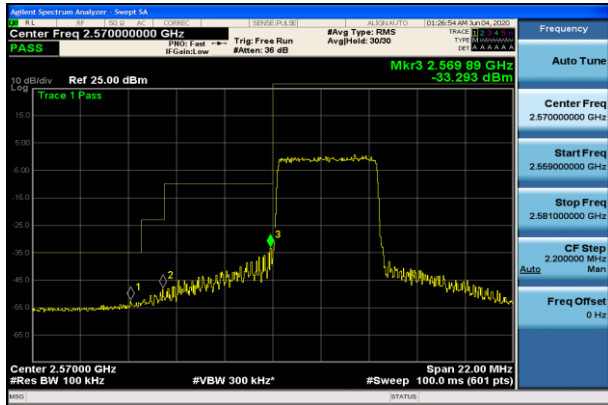

### APPENDIX C TEST PLOTS FOR BAND EDGES LTE BAND 7

Channel Bandwidth: 5 MHz

Channel Bandwidth: 10 MHz

LCH\_QPSK\_50RB#0

AAA  
Date: 11.MAY.2020 10:30:16

LCH\_16QAM\_50RB#0

AAA  
Date: 11.MAY.2020 10:30:25

HCH\_QPSK\_50RB#0

AAA  
Date: 11.MAY.2020 10:31:58

HCH\_16QAM\_50RB#0

AAA  
Date: 11.MAY.2020 10:32:07

Channel Bandwidth: 15 MHz

Channel Bandwidth: 20 MHz

LTE BAND 38  
Channel Bandwidth: 5 MHz

LCH\_QPSK\_25RB#0

LCH\_16QAM\_25RB#0