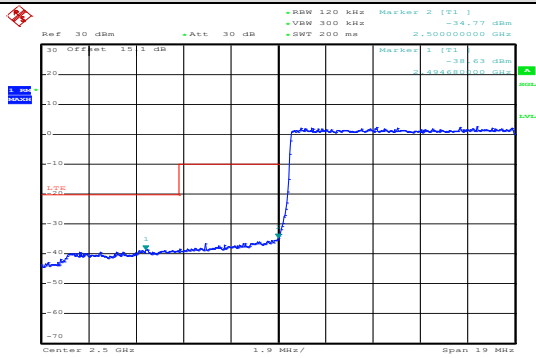

LTE Band 40(2)  
 Channel Bandwidth: 5 MHz

LCH\_QPSK\_25RB#0

LCH\_16QAM\_15RB#0

MCH\_QPSK\_25RB#0

MCH\_16QAM\_25RB#0

HCH\_QPSK\_25RB#0

HCH\_16QAM\_25RB#0

Channel Bandwidth: 10 MHz

MCH\_QPSK\_50RB#0

MCH\_16QAM\_50RB#0

LTE Band 41  
 Channel Bandwidth: 5 MHz

Channel Bandwidth: 10 MHz

Channel Bandwidth: 15 MHz

Channel Bandwidth: 20 MHz

### APPENDIX C TEST PLOTS FOR BAND EDGES LTE BAND 7

Channel Bandwidth: 5 MHz

Channel Bandwidth: 10 MHz

LCH\_QPSK\_50RB#0

AAA  
Date: 11.MAY.2020 10:30:16

LCH\_16QAM\_50RB#0

AAA  
Date: 11.MAY.2020 10:30:25

HCH\_QPSK\_50RB#0

AAA  
Date: 11.MAY.2020 10:31:58

HCH\_16QAM\_50RB#0

AAA  
Date: 11.MAY.2020 10:32:07

Channel Bandwidth: 15 MHz

Channel Bandwidth: 20 MHz

LTE BAND 38  
Channel Bandwidth: 5 MHz

LCH\_QPSK\_25RB#0

LCH\_16QAM\_25RB#0