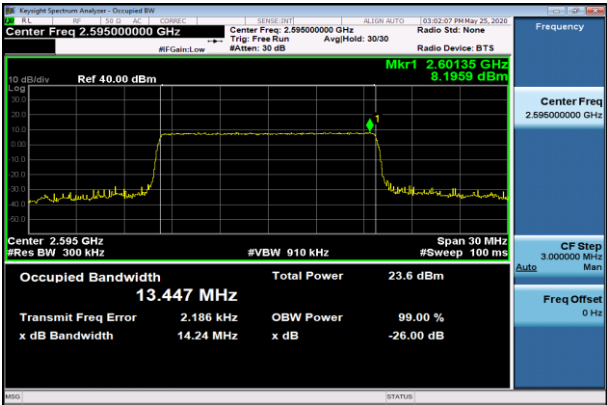

Channel Bandwidth: 15 MHz

LCH\_QPSK\_75RB#0

LCH\_16QAM\_75RB#0

MCH\_QPSK\_75RB#0

MCH\_16QAM\_75RB#0

HCH\_QPSK\_75RB#0

HCH\_16QAM\_75RB#0

Channel Bandwidth: 20 MHz

LCH\_QPSK\_100RB#0

LCH\_16QAM\_100RB#0

MCH\_QPSK\_100RB#0

MCH\_16QAM\_100RB#0

HCH\_QPSK\_100RB#0

HCH\_16QAM\_100RB#0

LTE Band 40(1)  
 Channel Bandwidth: 5 MHz

LCH\_QPSK\_25RB#0