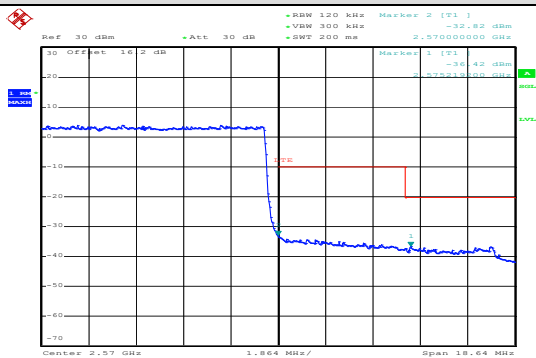

MCH\_QPSK\_50RB#0

MCH\_16QAM\_50RB#0

LTE Band 41  
 Channel Bandwidth: 5 MHz

Channel Bandwidth: 10 MHz

Channel Bandwidth: 15 MHz

Channel Bandwidth: 20 MHz

### APPENDIX C TEST PLOTS FOR BAND EDGES LTE BAND 7

Channel Bandwidth: 5 MHz

Channel Bandwidth: 10 MHz

LCH\_QPSK\_50RB#0

AAA  
Date: 11.MAY.2020 10:30:16

LCH\_16QAM\_50RB#0

AAA  
Date: 11.MAY.2020 10:30:25

HCH\_QPSK\_50RB#0

AAA  
Date: 11.MAY.2020 10:31:58

HCH\_16QAM\_50RB#0

AAA  
Date: 11.MAY.2020 10:32:07

Channel Bandwidth: 15 MHz

Channel Bandwidth: 20 MHz

LTE BAND 38  
Channel Bandwidth: 5 MHz

LCH\_QPSK\_25RB#0

LCH\_16QAM\_25RB#0