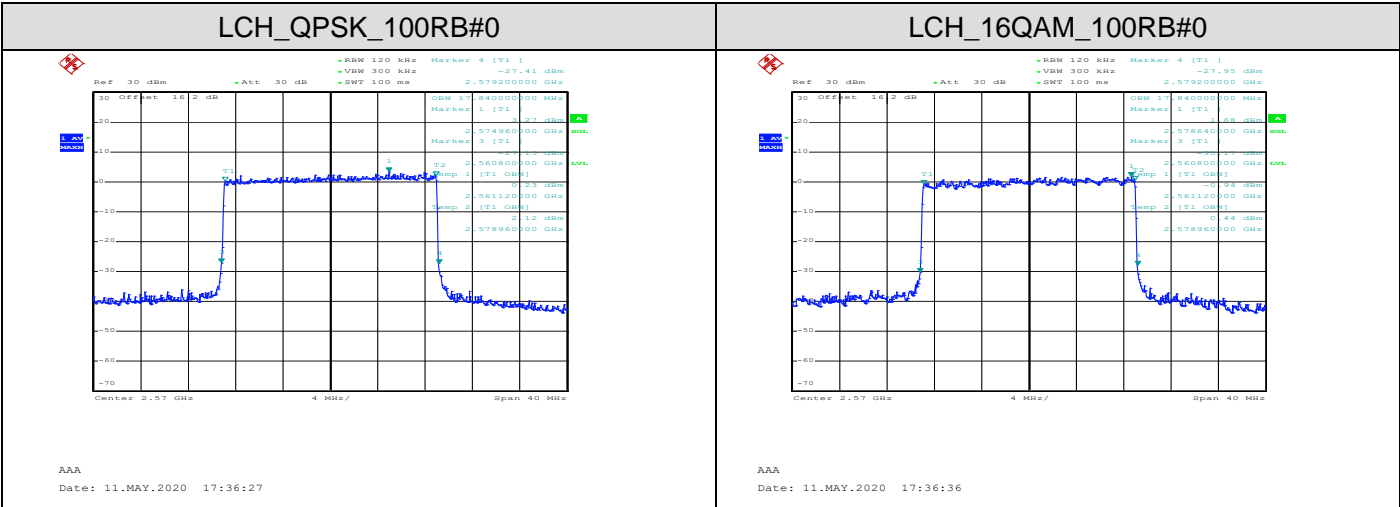

LTE Band 40(2)  
 Channel Bandwidth: 5 MHz

LCH\_QPSK\_25RB#0

LCH\_16QAM\_15RB#0

MCH\_QPSK\_25RB#0

MCH\_16QAM\_25RB#0

HCH\_QPSK\_25RB#0

HCH\_16QAM\_25RB#0

Channel Bandwidth: 10 MHz

MCH\_QPSK\_50RB#0

MCH\_16QAM\_50RB#0

LTE Band 41  
 Channel Bandwidth: 5 MHz

Channel Bandwidth: 10 MHz

Channel Bandwidth: 15 MHz

Channel Bandwidth: 20 MHz

### APPENDIX C TEST PLOTS FOR BAND EDGES LTE BAND 7

Channel Bandwidth: 5 MHz

Channel Bandwidth: 10 MHz

LCH\_QPSK\_50RB#0

AAA  
Date: 11.MAY.2020 10:30:16

LCH\_16QAM\_50RB#0

AAA  
Date: 11.MAY.2020 10:30:25

HCH\_QPSK\_50RB#0

AAA  
Date: 11.MAY.2020 10:31:58

HCH\_16QAM\_50RB#0

AAA  
Date: 11.MAY.2020 10:32:07

Channel Bandwidth: 15 MHz

Channel Bandwidth: 20 MHz

LTE BAND 38  
Channel Bandwidth: 5 MHz

LCH\_QPSK\_25RB#0

LCH\_16QAM\_25RB#0