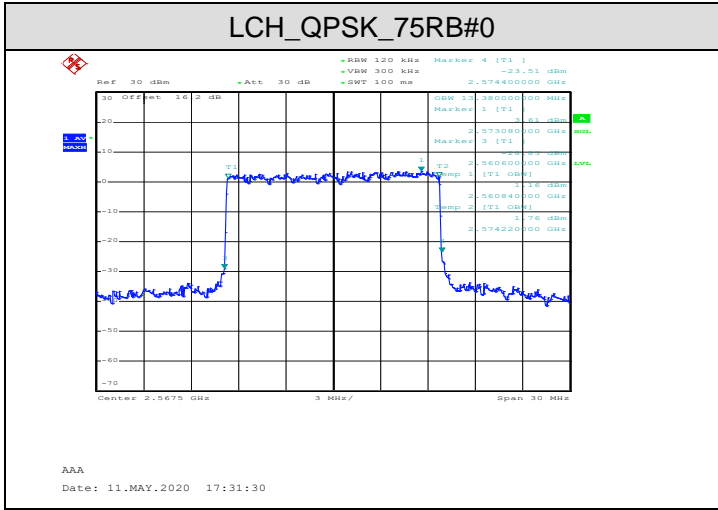

MCH\_QPSK\_50RB#0

MCH\_16QAM\_50RB#0

LTE Band 41  
 Channel Bandwidth: 5 MHz

Channel Bandwidth: 10 MHz

Channel Bandwidth: 15 MHz

Channel Bandwidth: 20 MHz

### APPENDIX C TEST PLOTS FOR BAND EDGES LTE BAND 7

Channel Bandwidth: 5 MHz

Channel Bandwidth: 10 MHz

LCH\_QPSK\_50RB#0

AAA  
Date: 11.MAY.2020 10:30:16

LCH\_16QAM\_50RB#0

AAA  
Date: 11.MAY.2020 10:30:25

HCH\_QPSK\_50RB#0