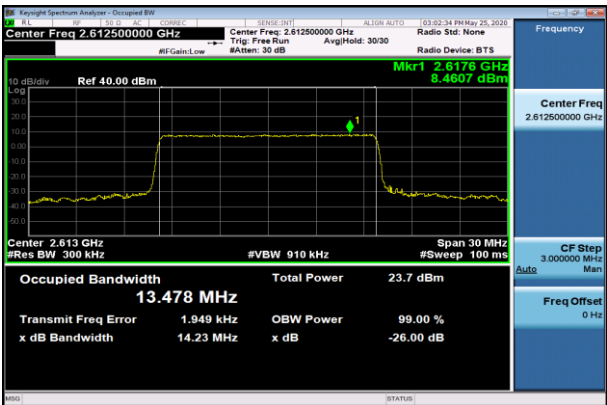

Channel Bandwidth: 15 MHz

LCH\_QPSK\_75RB#0

LCH\_16QAM\_75RB#0

MCH\_QPSK\_75RB#0

MCH\_16QAM\_75RB#0

HCH\_QPSK\_75RB#0

HCH\_16QAM\_75RB#0

Channel Bandwidth: 20 MHz

LCH\_QPSK\_100RB#0

LCH\_16QAM\_100RB#0

MCH\_QPSK\_100RB#0

MCH\_16QAM\_100RB#0

HCH\_QPSK\_100RB#0

HCH\_16QAM\_100RB#0

LTE Band 40(1)  
 Channel Bandwidth: 5 MHz

LCH\_QPSK\_25RB#0