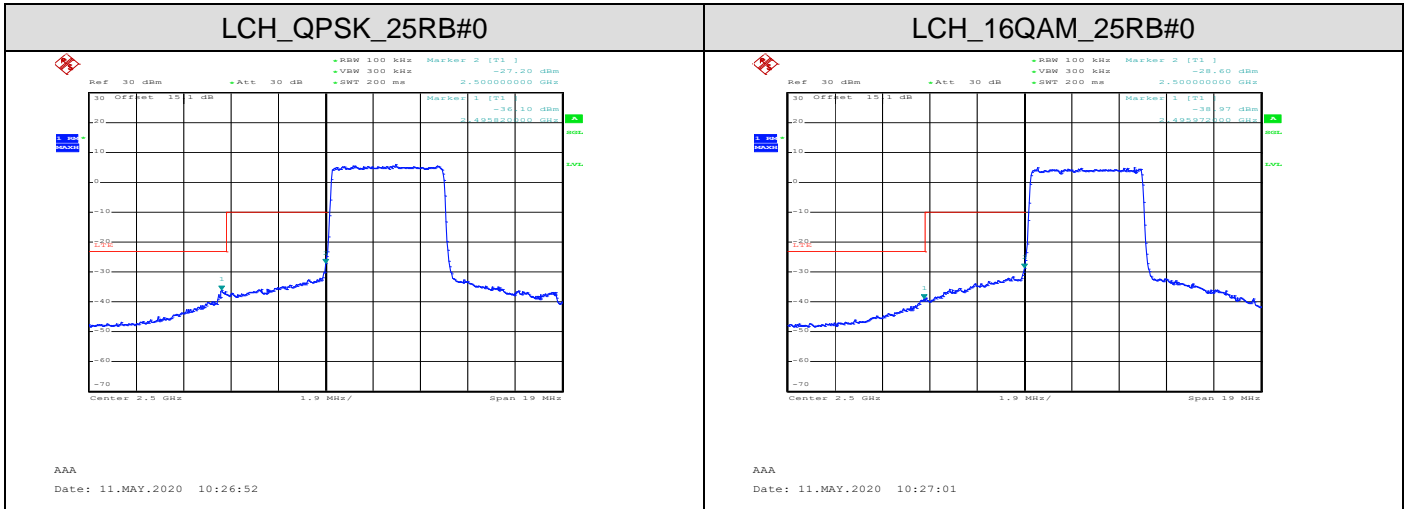

MCH\_QPSK\_50RB#0

MCH\_16QAM\_50RB#0

LTE Band 41  
 Channel Bandwidth: 5 MHz

Channel Bandwidth: 10 MHz

Channel Bandwidth: 15 MHz

Channel Bandwidth: 20 MHz

### APPENDIX C TEST PLOTS FOR BAND EDGES LTE BAND 7

Channel Bandwidth: 5 MHz

Channel Bandwidth: 10 MHz

LCH\_QPSK\_50RB#0

AAA  
Date: 11.MAY.2020 10:30:16

LCH\_16QAM\_50RB#0

AAA  
Date: 11.MAY.2020 10:30:25

HCH\_QPSK\_50RB#0

AAA  
Date: 11.MAY.2020 10:31:58

HCH\_16QAM\_50RB#0

AAA  
Date: 11.MAY.2020 10:32:07

Channel Bandwidth: 15 MHz

Channel Bandwidth: 20 MHz

LTE BAND 38  
Channel Bandwidth: 5 MHz

LCH\_QPSK\_25RB#0

LCH\_16QAM\_25RB#0