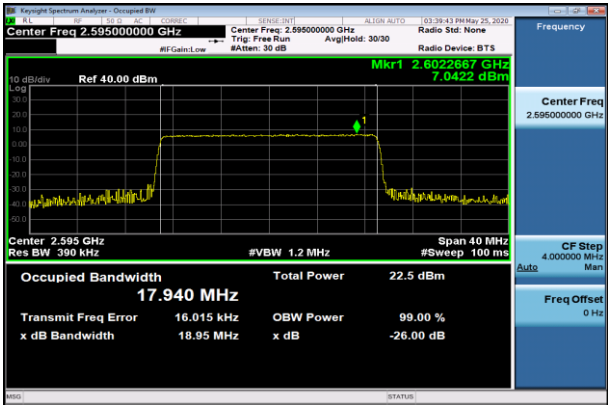

LCH\_QPSK\_100RB#0

LCH\_16QAM\_100RB#0

MCH\_QPSK\_100RB#0

MCH\_16QAM\_100RB#0

HCH\_QPSK\_100RB#0

HCH\_16QAM\_100RB#0

LTE Band 40(1)  
 Channel Bandwidth: 5 MHz

LCH\_QPSK\_25RB#0