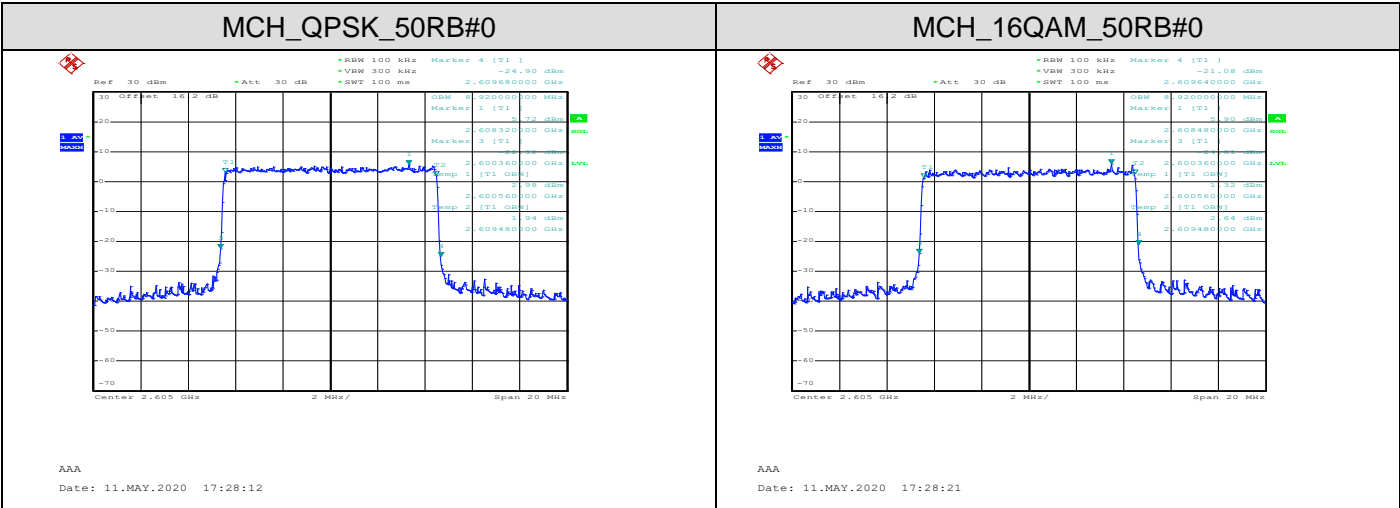

MCH\_QPSK\_50RB#0

MCH\_16QAM\_50RB#0

LTE Band 41  
 Channel Bandwidth: 5 MHz

Channel Bandwidth: 10 MHz

Channel Bandwidth: 15 MHz

Channel Bandwidth: 20 MHz

### APPENDIX C TEST PLOTS FOR BAND EDGES LTE BAND 7

Channel Bandwidth: 5 MHz

Channel Bandwidth: 10 MHz

LCH\_QPSK\_50RB#0

AAA  
Date: 11.MAY.2020 10:30:16

LCH\_16QAM\_50RB#0

AAA  
Date: 11.MAY.2020 10:30:25

HCH\_QPSK\_50RB#0