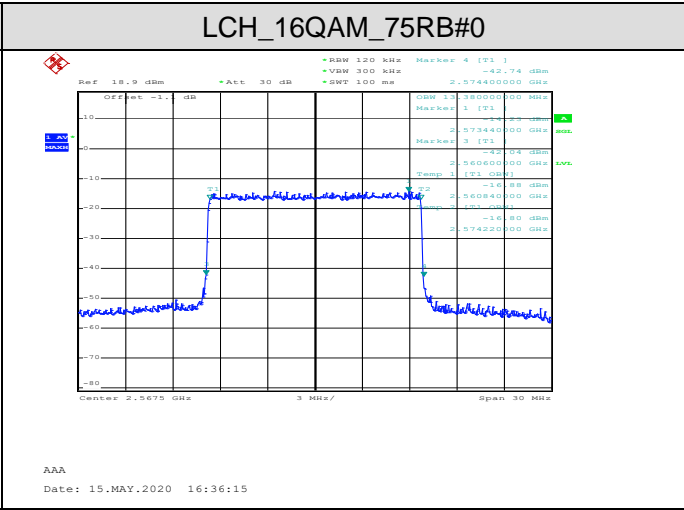

LTE Band 40(2)  
 Channel Bandwidth: 5 MHz

LCH\_QPSK\_25RB#0

LCH\_16QAM\_15RB#0

MCH\_QPSK\_25RB#0

MCH\_16QAM\_25RB#0

HCH\_QPSK\_25RB#0

HCH\_16QAM\_25RB#0

Channel Bandwidth: 10 MHz

MCH\_QPSK\_50RB#0

MCH\_16QAM\_50RB#0

LTE Band 41  
 Channel Bandwidth: 5 MHz

Channel Bandwidth: 10 MHz

Channel Bandwidth: 15 MHz

Channel Bandwidth: 20 MHz

### APPENDIX C TEST PLOTS FOR BAND EDGES LTE BAND 7

Channel Bandwidth: 5 MHz

Channel Bandwidth: 10 MHz

LCH\_QPSK\_50RB#0

AAA  
Date: 11.MAY.2020 10:30:16

LCH\_16QAM\_50RB#0

AAA  
Date: 11.MAY.2020 10:30:25

HCH\_QPSK\_50RB#0

AAA  
Date: 11.MAY.2020 10:31:58

HCH\_16QAM\_50RB#0

AAA  
Date: 11.MAY.2020 10:32:07

Channel Bandwidth: 15 MHz

Channel Bandwidth: 20 MHz

LTE BAND 38  
Channel Bandwidth: 5 MHz

LCH\_QPSK\_25RB#0

LCH\_16QAM\_25RB#0