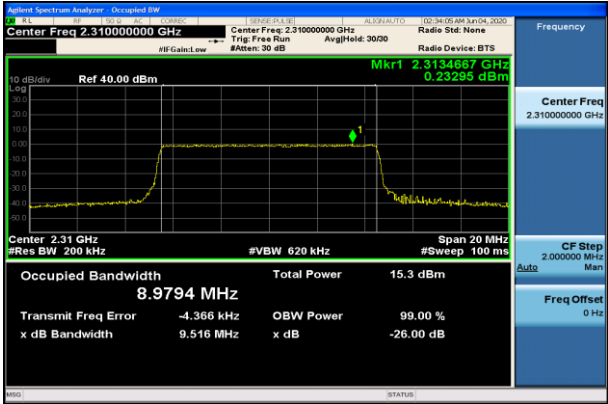

LCH\_16QAM\_25RB#0

MCH\_QPSK\_25RB#0

MCH\_16QAM\_25RB#0

HCH\_QPSK\_25RB#0

HCH\_16QAM\_25RB#0

Channel Bandwidth: 10 MHz

MCH\_QPSK\_50RB#0

MCH\_16QAM\_50RB#0

LTE Band 40(2)  
 Channel Bandwidth: 5 MHz

LCH\_QPSK\_25RB#0

LCH\_16QAM\_15RB#0

MCH\_QPSK\_25RB#0

MCH\_16QAM\_25RB#0

HCH\_QPSK\_25RB#0

HCH\_16QAM\_25RB#0

Channel Bandwidth: 10 MHz