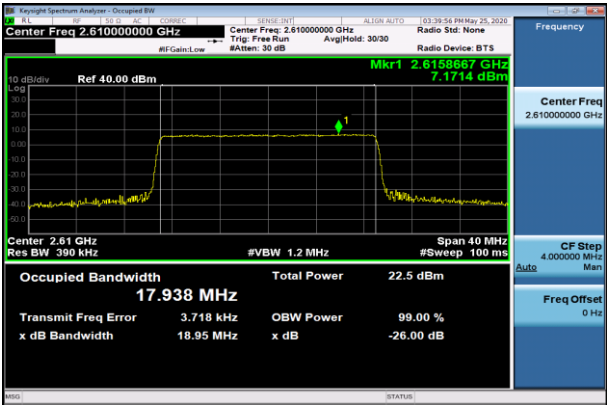

LCH\_QPSK\_100RB#0

LCH\_16QAM\_100RB#0

MCH\_QPSK\_100RB#0

MCH\_16QAM\_100RB#0

HCH\_QPSK\_100RB#0

HCH\_16QAM\_100RB#0

LTE Band 40(1)  
 Channel Bandwidth: 5 MHz

LCH\_QPSK\_25RB#0