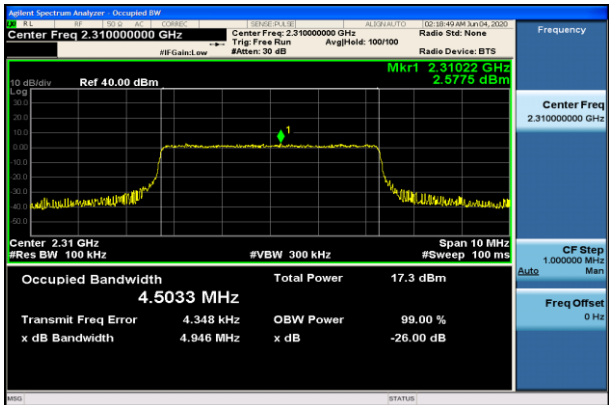

LCH\_16QAM\_25RB#0

MCH\_QPSK\_25RB#0

MCH\_16QAM\_25RB#0

HCH\_QPSK\_25RB#0

HCH\_16QAM\_25RB#0

Channel Bandwidth: 10 MHz

MCH\_QPSK\_50RB#0

MCH\_16QAM\_50RB#0

LTE Band 40(2)  
 Channel Bandwidth: 5 MHz

LCH\_QPSK\_25RB#0

LCH\_16QAM\_15RB#0

MCH\_QPSK\_25RB#0

MCH\_16QAM\_25RB#0

HCH\_QPSK\_25RB#0

HCH\_16QAM\_25RB#0

Channel Bandwidth: 10 MHz