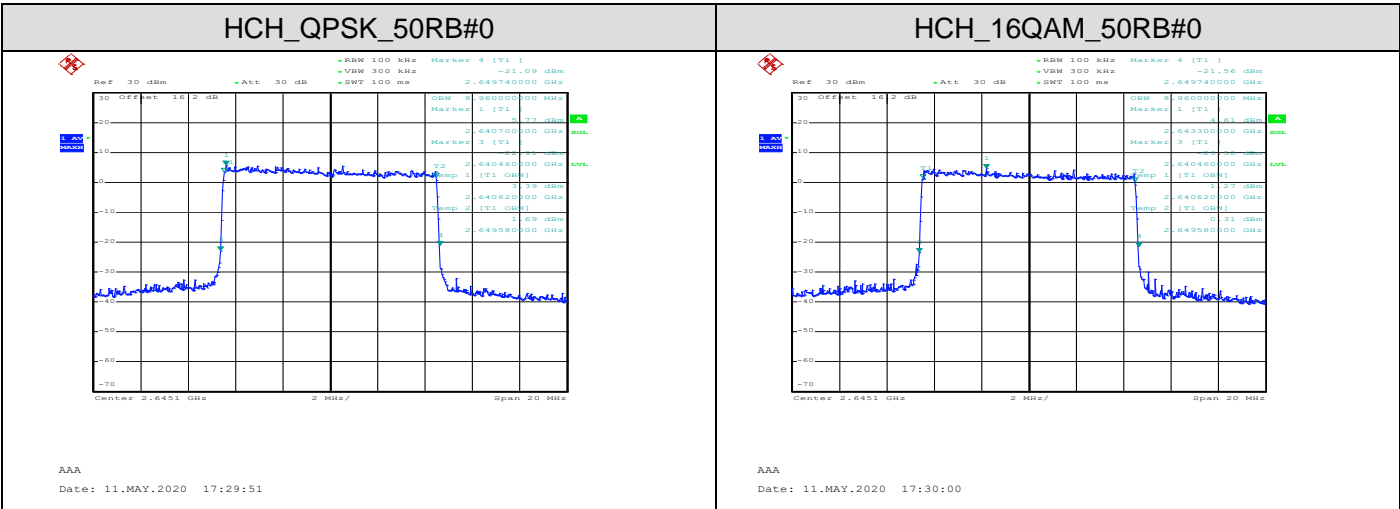

MCH\_QPSK\_50RB#0

MCH\_16QAM\_50RB#0

LTE Band 41  
 Channel Bandwidth: 5 MHz

Channel Bandwidth: 10 MHz

Channel Bandwidth: 15 MHz

Channel Bandwidth: 20 MHz

### APPENDIX C TEST PLOTS FOR BAND EDGES LTE BAND 7

Channel Bandwidth: 5 MHz

Channel Bandwidth: 10 MHz

LCH\_QPSK\_50RB#0

AAA  
Date: 11.MAY.2020 10:30:16

LCH\_16QAM\_50RB#0

AAA  
Date: 11.MAY.2020 10:30:25

HCH\_QPSK\_50RB#0

AAA  
Date: 11.MAY.2020 10:31:58

HCH\_16QAM\_50RB#0

AAA  
Date: 11.MAY.2020 10:32:07

Channel Bandwidth: 15 MHz

Channel Bandwidth: 20 MHz

LTE BAND 38  
Channel Bandwidth: 5 MHz

LCH\_QPSK\_25RB#0

LCH\_16QAM\_25RB#0