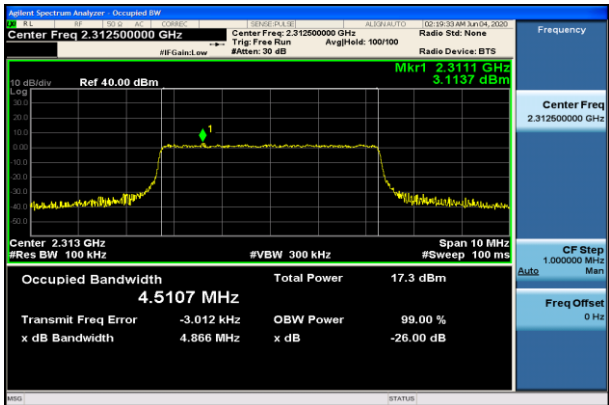

LCH\_16QAM\_25RB#0

MCH\_QPSK\_25RB#0

MCH\_16QAM\_25RB#0

HCH\_QPSK\_25RB#0

HCH\_16QAM\_25RB#0

Channel Bandwidth: 10 MHz

MCH\_QPSK\_50RB#0

MCH\_16QAM\_50RB#0

LTE Band 40(2)  
 Channel Bandwidth: 5 MHz

LCH\_QPSK\_25RB#0

LCH\_16QAM\_15RB#0

MCH\_QPSK\_25RB#0

MCH\_16QAM\_25RB#0

HCH\_QPSK\_25RB#0

HCH\_16QAM\_25RB#0

Channel Bandwidth: 10 MHz