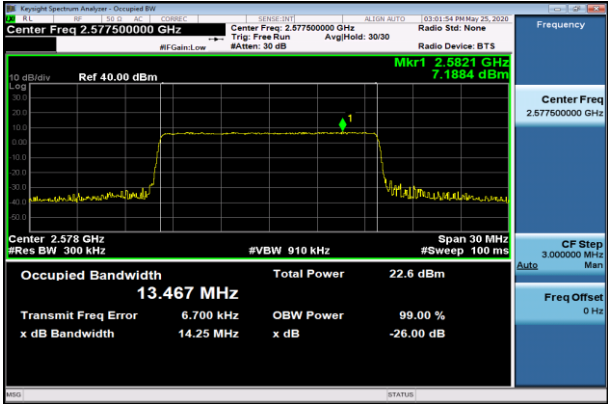

Channel Bandwidth: 15 MHz

LCH\_QPSK\_75RB#0

LCH\_16QAM\_75RB#0

MCH\_QPSK\_75RB#0

MCH\_16QAM\_75RB#0

HCH\_QPSK\_75RB#0

HCH\_16QAM\_75RB#0

Channel Bandwidth: 20 MHz

LCH\_QPSK\_100RB#0

LCH\_16QAM\_100RB#0

MCH\_QPSK\_100RB#0

MCH\_16QAM\_100RB#0

HCH\_QPSK\_100RB#0

HCH\_16QAM\_100RB#0

LTE Band 40(1)  
 Channel Bandwidth: 5 MHz

LCH\_QPSK\_25RB#0