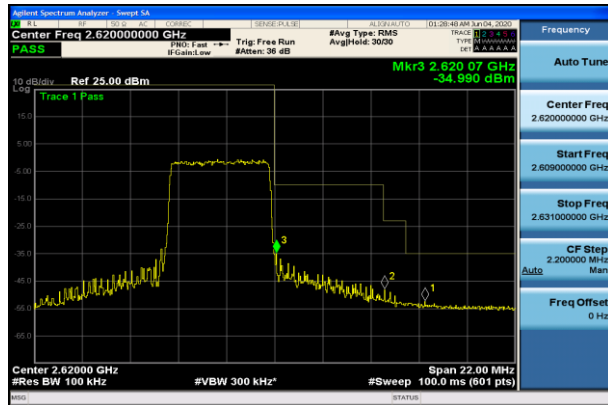

HCH_16QAM_25RB#0