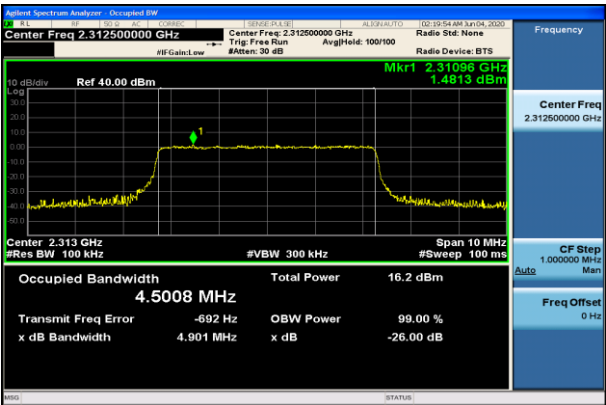

LCH_16QAM_15RB#0