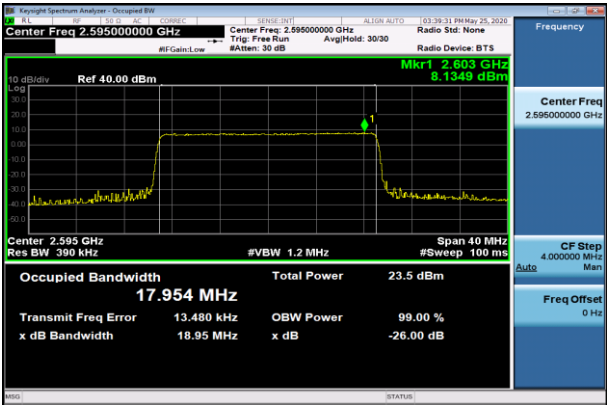

Channel Bandwidth: 15 MHz

LCH\_QPSK\_75RB#0

LCH\_16QAM\_75RB#0

MCH\_QPSK\_75RB#0

MCH\_16QAM\_75RB#0

HCH\_QPSK\_75RB#0

HCH\_16QAM\_75RB#0

Channel Bandwidth: 20 MHz

LCH\_QPSK\_100RB#0

LCH\_16QAM\_100RB#0

MCH\_QPSK\_100RB#0

MCH\_16QAM\_100RB#0

HCH\_QPSK\_100RB#0

HCH\_16QAM\_100RB#0

LTE Band 40(1)  
 Channel Bandwidth: 5 MHz

LCH\_QPSK\_25RB#0