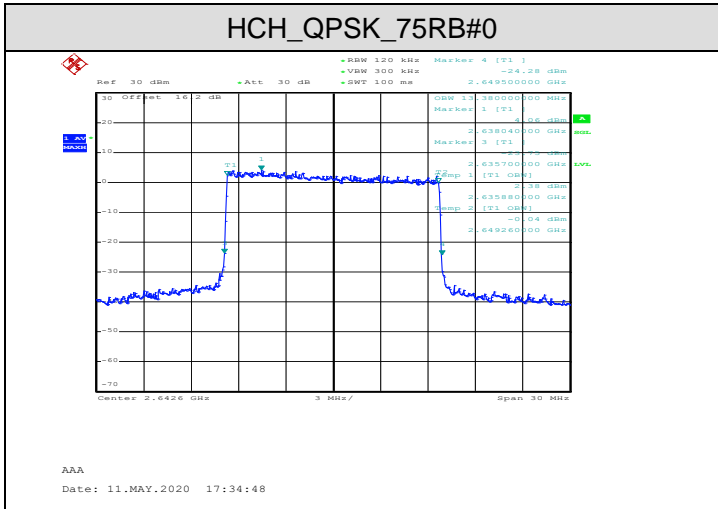

MCH\_QPSK\_50RB#0

MCH\_16QAM\_50RB#0

LTE Band 41  
 Channel Bandwidth: 5 MHz

Channel Bandwidth: 10 MHz

Channel Bandwidth: 15 MHz

Channel Bandwidth: 20 MHz

### APPENDIX C TEST PLOTS FOR BAND EDGES LTE BAND 7

Channel Bandwidth: 5 MHz

Channel Bandwidth: 10 MHz

LCH\_QPSK\_50RB#0

AAA  
Date: 11.MAY.2020 10:30:16

LCH\_16QAM\_50RB#0

AAA  
Date: 11.MAY.2020 10:30:25

HCH\_QPSK\_50RB#0

AAA  
Date: 11.MAY.2020 10:31:58

HCH\_16QAM\_50RB#0

AAA  
Date: 11.MAY.2020 10:32:07

Channel Bandwidth: 15 MHz

Channel Bandwidth: 20 MHz

LTE BAND 38  
Channel Bandwidth: 5 MHz

LCH\_QPSK\_25RB#0

LCH\_16QAM\_25RB#0