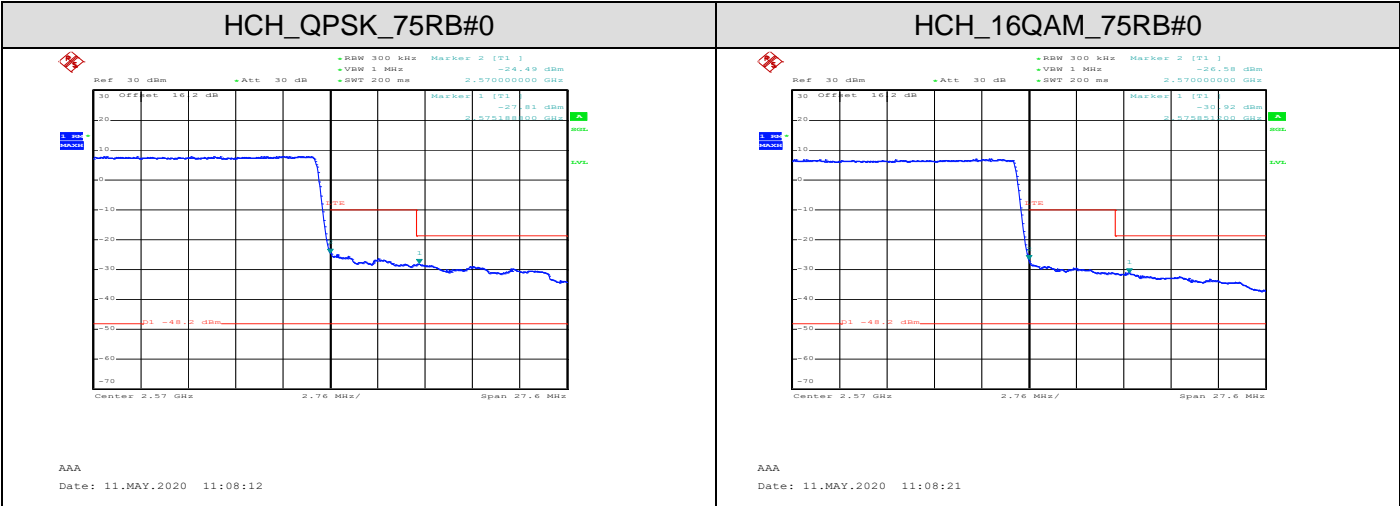

MCH\_QPSK\_50RB#0

MCH\_16QAM\_50RB#0

LTE Band 41  
 Channel Bandwidth: 5 MHz

Channel Bandwidth: 10 MHz

Channel Bandwidth: 15 MHz

Channel Bandwidth: 20 MHz

### APPENDIX C TEST PLOTS FOR BAND EDGES LTE BAND 7

Channel Bandwidth: 5 MHz

Channel Bandwidth: 10 MHz

LCH\_QPSK\_50RB#0

AAA  
Date: 11.MAY.2020 10:30:16

LCH\_16QAM\_50RB#0

AAA  
Date: 11.MAY.2020 10:30:25

HCH\_QPSK\_50RB#0

AAA  
Date: 11.MAY.2020 10:31:58

HCH\_16QAM\_50RB#0

AAA  
Date: 11.MAY.2020 10:32:07

Channel Bandwidth: 15 MHz

Channel Bandwidth: 20 MHz

LTE BAND 38  
Channel Bandwidth: 5 MHz

LCH\_QPSK\_25RB#0

LCH\_16QAM\_25RB#0