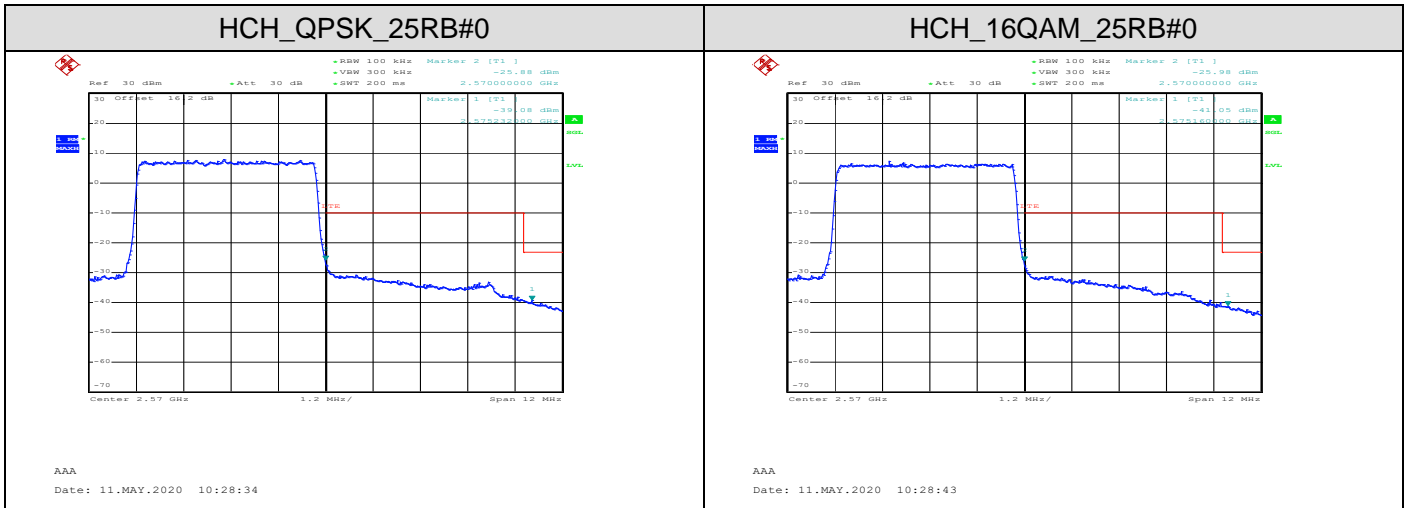

MCH\_QPSK\_50RB#0

MCH\_16QAM\_50RB#0

LTE Band 41  
 Channel Bandwidth: 5 MHz

Channel Bandwidth: 10 MHz

Channel Bandwidth: 15 MHz

Channel Bandwidth: 20 MHz

### APPENDIX C TEST PLOTS FOR BAND EDGES LTE BAND 7

Channel Bandwidth: 5 MHz

Channel Bandwidth: 10 MHz

LCH\_QPSK\_50RB#0

AAA  
Date: 11.MAY.2020 10:30:16

LCH\_16QAM\_50RB#0

AAA  
Date: 11.MAY.2020 10:30:25

HCH\_QPSK\_50RB#0

AAA  
Date: 11.MAY.2020 10:31:58

HCH\_16QAM\_50RB#0

AAA  
Date: 11.MAY.2020 10:32:07

Channel Bandwidth: 15 MHz

Channel Bandwidth: 20 MHz

LTE BAND 38  
Channel Bandwidth: 5 MHz

LCH\_QPSK\_25RB#0

LCH\_16QAM\_25RB#0