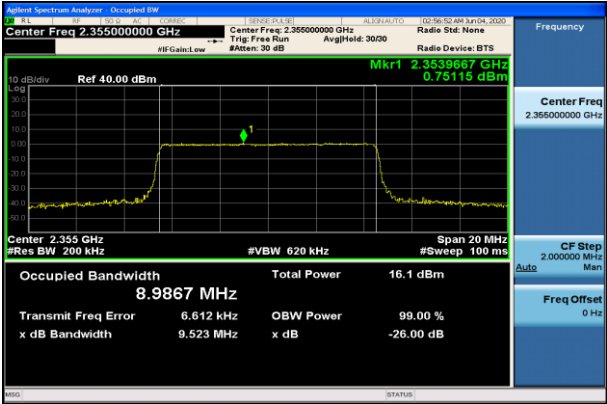

LTE Band 40(2)  
 Channel Bandwidth: 5 MHz

LCH\_QPSK\_25RB#0

LCH\_16QAM\_15RB#0

MCH\_QPSK\_25RB#0

MCH\_16QAM\_25RB#0

HCH\_QPSK\_25RB#0

HCH\_16QAM\_25RB#0

Channel Bandwidth: 10 MHz

MCH\_QPSK\_50RB#0

MCH\_16QAM\_50RB#0

LTE Band 41  
 Channel Bandwidth: 5 MHz

Channel Bandwidth: 10 MHz

Channel Bandwidth: 15 MHz

Channel Bandwidth: 20 MHz