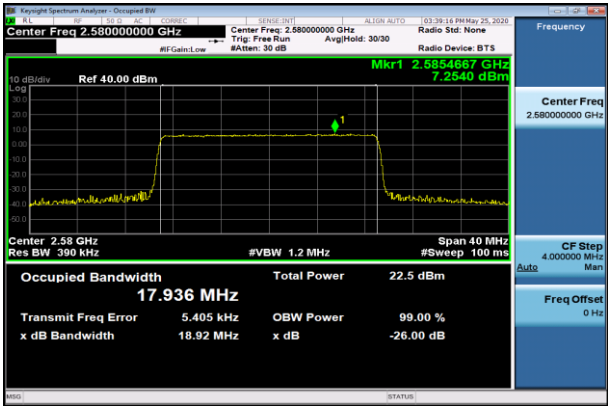

Channel Bandwidth: 15 MHz

LCH\_QPSK\_75RB#0

LCH\_16QAM\_75RB#0

MCH\_QPSK\_75RB#0

MCH\_16QAM\_75RB#0

HCH\_QPSK\_75RB#0

HCH\_16QAM\_75RB#0

Channel Bandwidth: 20 MHz

LCH\_QPSK\_100RB#0

LCH\_16QAM\_100RB#0

MCH\_QPSK\_100RB#0

MCH\_16QAM\_100RB#0

HCH\_QPSK\_100RB#0

HCH\_16QAM\_100RB#0

LTE Band 40(1)  
 Channel Bandwidth: 5 MHz

LCH\_QPSK\_25RB#0