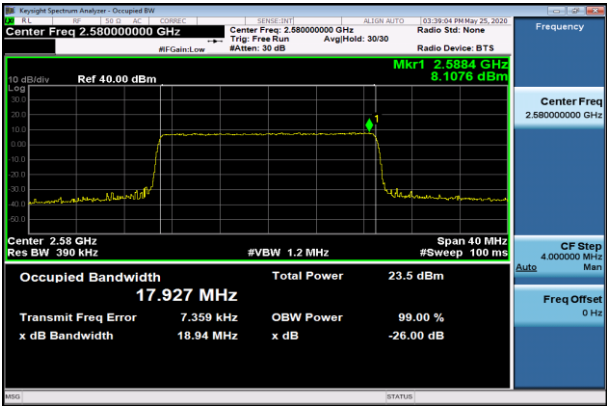

Channel Bandwidth: 15 MHz

LCH\_QPSK\_75RB#0

LCH\_16QAM\_75RB#0

MCH\_QPSK\_75RB#0

MCH\_16QAM\_75RB#0

HCH\_QPSK\_75RB#0

HCH\_16QAM\_75RB#0

Channel Bandwidth: 20 MHz

LCH\_QPSK\_100RB#0

LCH\_16QAM\_100RB#0

MCH\_QPSK\_100RB#0

MCH\_16QAM\_100RB#0

HCH\_QPSK\_100RB#0

HCH\_16QAM\_100RB#0

LTE Band 40(1)  
 Channel Bandwidth: 5 MHz

LCH\_QPSK\_25RB#0