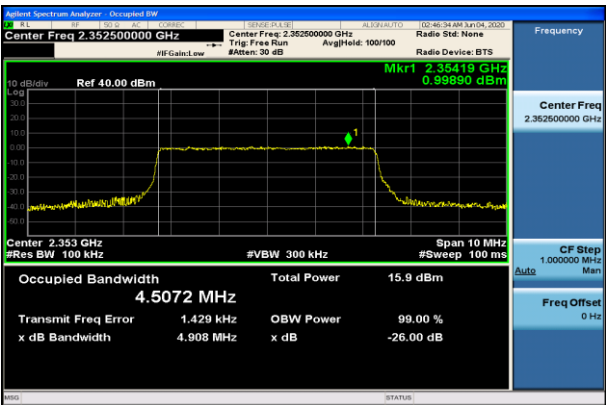

LTE Band 40(2)  
 Channel Bandwidth: 5 MHz

LCH\_QPSK\_25RB#0

LCH\_16QAM\_15RB#0

MCH\_QPSK\_25RB#0

MCH\_16QAM\_25RB#0

HCH\_QPSK\_25RB#0

HCH\_16QAM\_25RB#0

Channel Bandwidth: 10 MHz

MCH\_QPSK\_50RB#0

MCH\_16QAM\_50RB#0

LTE Band 41  
 Channel Bandwidth: 5 MHz

Channel Bandwidth: 10 MHz

Channel Bandwidth: 15 MHz

Channel Bandwidth: 20 MHz