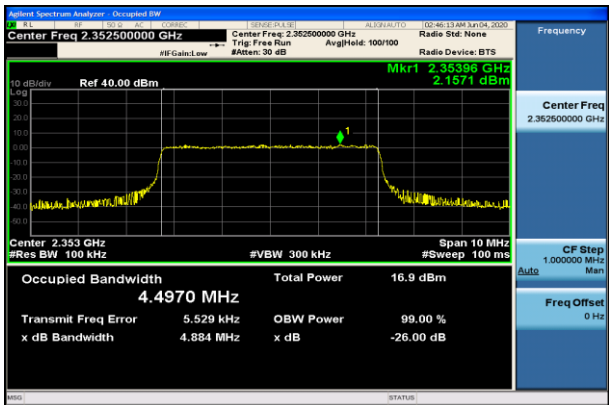

LTE Band 40(2)  
 Channel Bandwidth: 5 MHz

LCH\_QPSK\_25RB#0

LCH\_16QAM\_15RB#0

MCH\_QPSK\_25RB#0

MCH\_16QAM\_25RB#0

HCH\_QPSK\_25RB#0

HCH\_16QAM\_25RB#0

Channel Bandwidth: 10 MHz

MCH\_QPSK\_50RB#0

MCH\_16QAM\_50RB#0

LTE Band 41  
 Channel Bandwidth: 5 MHz

Channel Bandwidth: 10 MHz

Channel Bandwidth: 15 MHz

Channel Bandwidth: 20 MHz