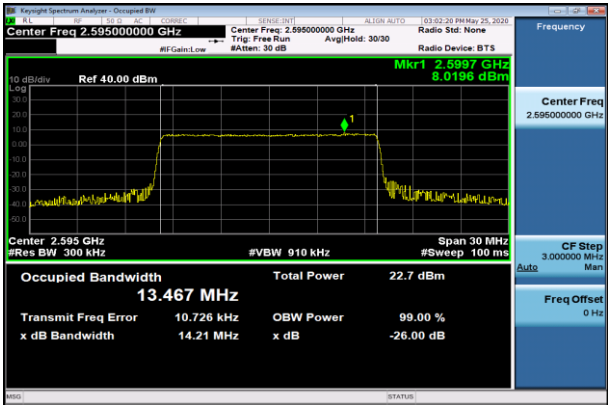

Channel Bandwidth: 15 MHz

LCH\_QPSK\_75RB#0

LCH\_16QAM\_75RB#0

MCH\_QPSK\_75RB#0

MCH\_16QAM\_75RB#0

HCH\_QPSK\_75RB#0

HCH\_16QAM\_75RB#0

Channel Bandwidth: 20 MHz

LCH\_QPSK\_100RB#0

LCH\_16QAM\_100RB#0

MCH\_QPSK\_100RB#0

MCH\_16QAM\_100RB#0

HCH\_QPSK\_100RB#0

HCH\_16QAM\_100RB#0

LTE Band 40(1)  
 Channel Bandwidth: 5 MHz

LCH\_QPSK\_25RB#0