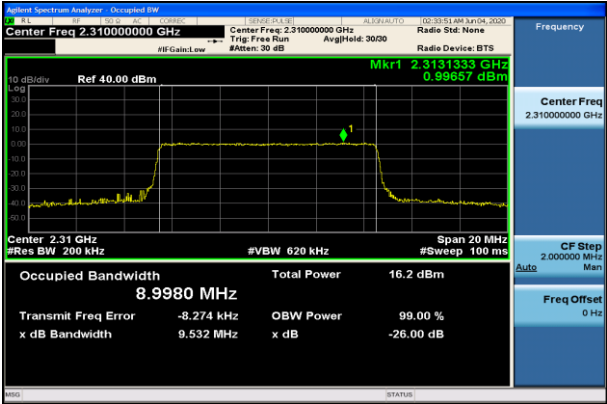

LCH\_16QAM\_25RB#0

MCH\_QPSK\_25RB#0

MCH\_16QAM\_25RB#0

HCH\_QPSK\_25RB#0

HCH\_16QAM\_25RB#0

Channel Bandwidth: 10 MHz

MCH\_QPSK\_50RB#0

MCH\_16QAM\_50RB#0

LTE Band 40(2)  
 Channel Bandwidth: 5 MHz

LCH\_QPSK\_25RB#0

LCH\_16QAM\_15RB#0

MCH\_QPSK\_25RB#0

MCH\_16QAM\_25RB#0

HCH\_QPSK\_25RB#0

HCH\_16QAM\_25RB#0

Channel Bandwidth: 10 MHz