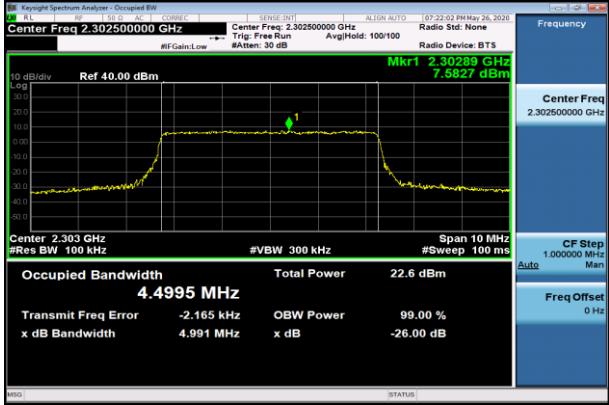

LCH\_QPSK\_100RB#0

LCH\_16QAM\_100RB#0

MCH\_QPSK\_100RB#0

MCH\_16QAM\_100RB#0

HCH\_QPSK\_100RB#0

HCH\_16QAM\_100RB#0

LTE Band 40(1)  
 Channel Bandwidth: 5 MHz

LCH\_QPSK\_25RB#0