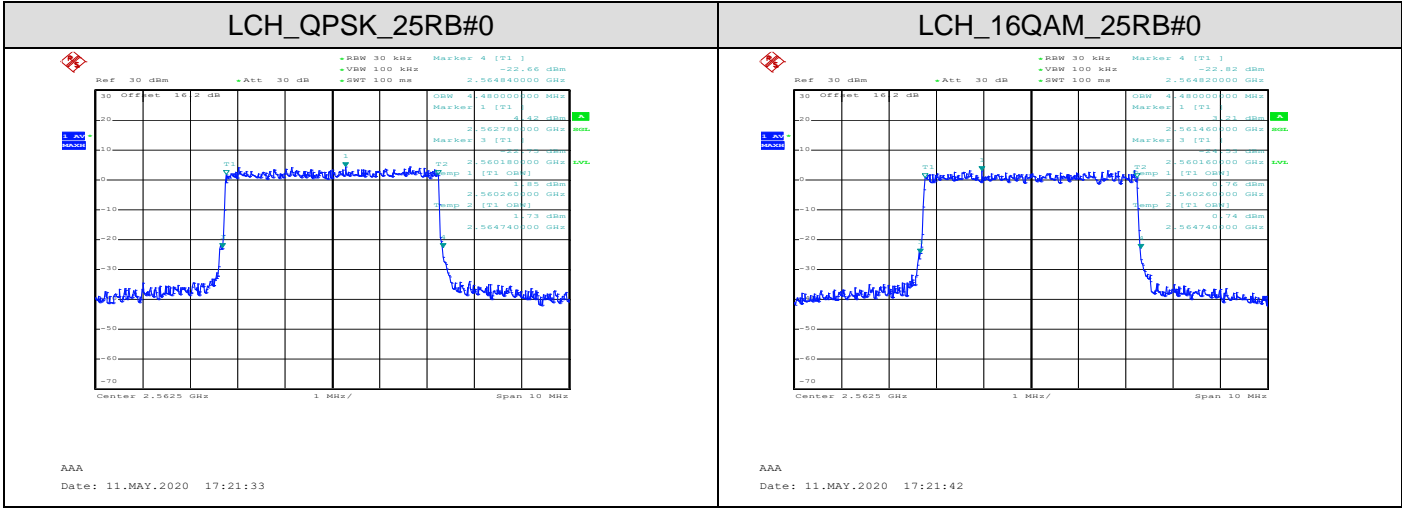

LTE Band 40(2)  
 Channel Bandwidth: 5 MHz

LCH\_QPSK\_25RB#0

LCH\_16QAM\_15RB#0

MCH\_QPSK\_25RB#0

MCH\_16QAM\_25RB#0

HCH\_QPSK\_25RB#0

HCH\_16QAM\_25RB#0

Channel Bandwidth: 10 MHz

MCH\_QPSK\_50RB#0

MCH\_16QAM\_50RB#0

LTE Band 41  
 Channel Bandwidth: 5 MHz

Channel Bandwidth: 10 MHz

Channel Bandwidth: 15 MHz

Channel Bandwidth: 20 MHz