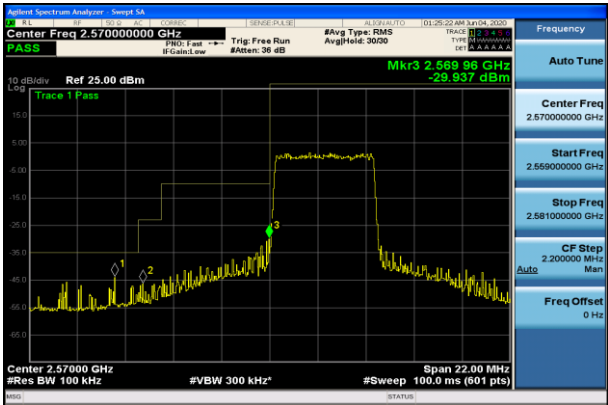

AAA  
Date: 11.MAY.2020 10:31:58

HCH\_16QAM\_50RB#0

AAA  
Date: 11.MAY.2020 10:32:07

Channel Bandwidth: 15 MHz

Channel Bandwidth: 20 MHz

LTE BAND 38  
Channel Bandwidth: 5 MHz

LCH\_QPSK\_25RB#0

LCH\_16QAM\_25RB#0