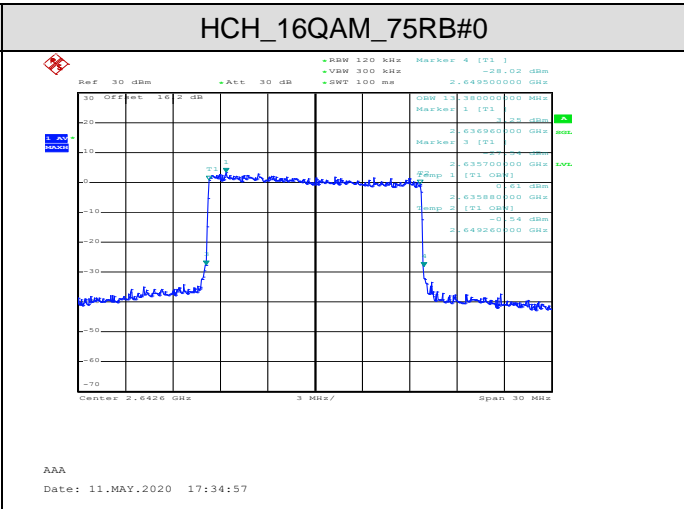

LTE Band 40(2)  
 Channel Bandwidth: 5 MHz

LCH\_QPSK\_25RB#0

LCH\_16QAM\_15RB#0

MCH\_QPSK\_25RB#0

MCH\_16QAM\_25RB#0

HCH\_QPSK\_25RB#0

HCH\_16QAM\_25RB#0

Channel Bandwidth: 10 MHz

MCH\_QPSK\_50RB#0

MCH\_16QAM\_50RB#0

LTE Band 41  
 Channel Bandwidth: 5 MHz

Channel Bandwidth: 10 MHz

Channel Bandwidth: 15 MHz

Channel Bandwidth: 20 MHz

### APPENDIX C TEST PLOTS FOR BAND EDGES LTE BAND 7

Channel Bandwidth: 5 MHz

Channel Bandwidth: 10 MHz

LCH\_QPSK\_50RB#0

AAA  
Date: 11.MAY.2020 10:30:16

LCH\_16QAM\_50RB#0

AAA  
Date: 11.MAY.2020 10:30:25

HCH\_QPSK\_50RB#0

AAA  
Date: 11.MAY.2020 10:31:58

HCH\_16QAM\_50RB#0

AAA  
Date: 11.MAY.2020 10:32:07

Channel Bandwidth: 15 MHz

Channel Bandwidth: 20 MHz

LTE BAND 38  
Channel Bandwidth: 5 MHz

LCH\_QPSK\_25RB#0

LCH\_16QAM\_25RB#0