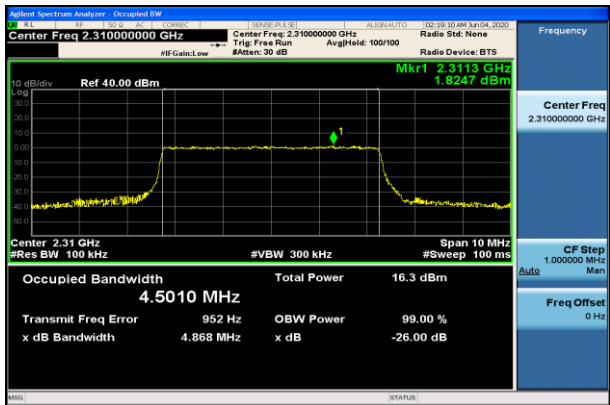

LCH\_16QAM\_25RB#0

MCH\_QPSK\_25RB#0

MCH\_16QAM\_25RB#0

HCH\_QPSK\_25RB#0

HCH\_16QAM\_25RB#0

Channel Bandwidth: 10 MHz

MCH\_QPSK\_50RB#0

MCH\_16QAM\_50RB#0