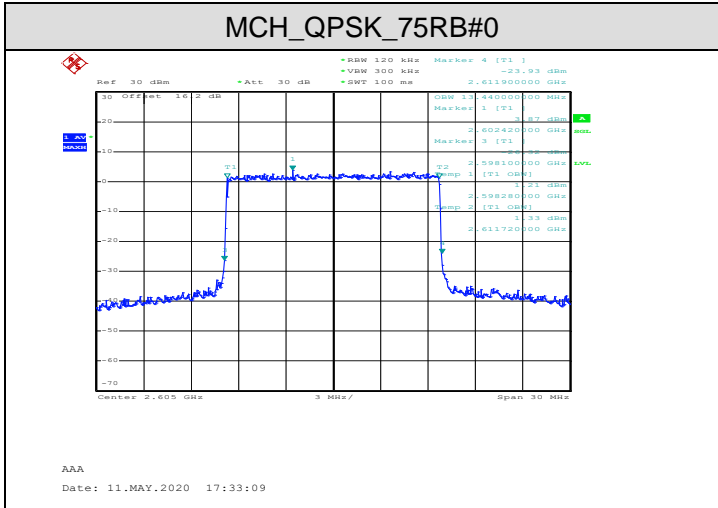

LTE Band 40(2)  
 Channel Bandwidth: 5 MHz

LCH\_QPSK\_25RB#0

LCH\_16QAM\_15RB#0

MCH\_QPSK\_25RB#0

MCH\_16QAM\_25RB#0

HCH\_QPSK\_25RB#0

HCH\_16QAM\_25RB#0

Channel Bandwidth: 10 MHz

MCH\_QPSK\_50RB#0

MCH\_16QAM\_50RB#0

LTE Band 41  
 Channel Bandwidth: 5 MHz

Channel Bandwidth: 10 MHz

Channel Bandwidth: 15 MHz

Channel Bandwidth: 20 MHz

### APPENDIX C TEST PLOTS FOR BAND EDGES LTE BAND 7

Channel Bandwidth: 5 MHz

Channel Bandwidth: 10 MHz

LCH\_QPSK\_50RB#0

AAA  
Date: 11.MAY.2020 10:30:16

LCH\_16QAM\_50RB#0

AAA  
Date: 11.MAY.2020 10:30:25

HCH\_QPSK\_50RB#0

AAA  
Date: 11.MAY.2020 10:31:58

HCH\_16QAM\_50RB#0

AAA  
Date: 11.MAY.2020 10:32:07

Channel Bandwidth: 15 MHz

Channel Bandwidth: 20 MHz

LTE BAND 38  
Channel Bandwidth: 5 MHz

LCH\_QPSK\_25RB#0

LCH\_16QAM\_25RB#0