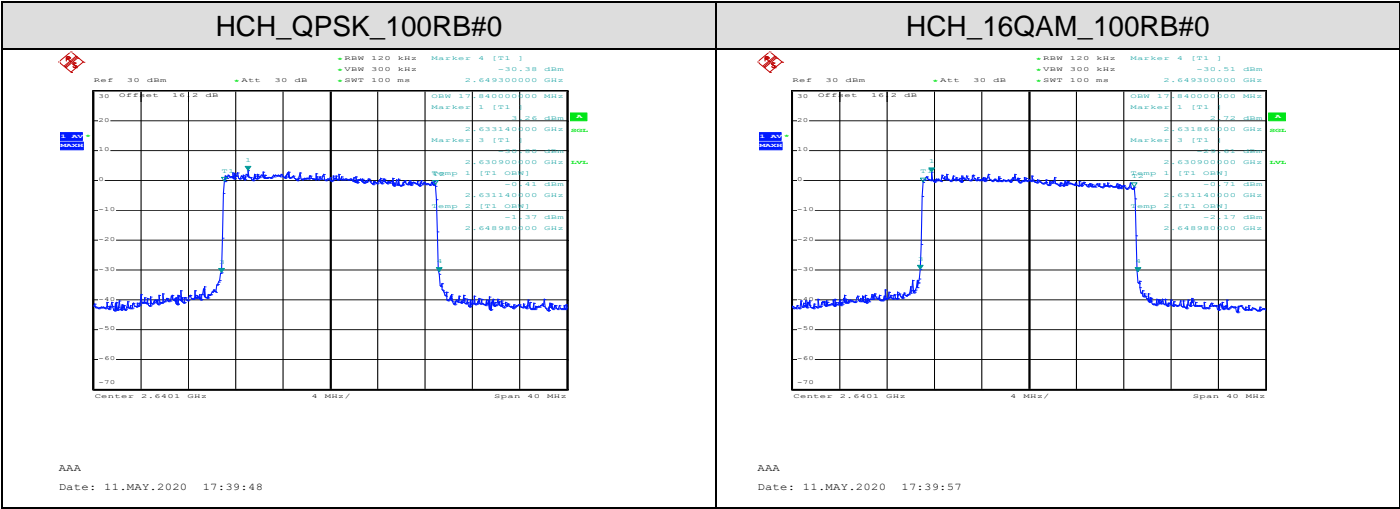

MCH\_QPSK\_50RB#0

MCH\_16QAM\_50RB#0

LTE Band 41  
 Channel Bandwidth: 5 MHz

Channel Bandwidth: 10 MHz

Channel Bandwidth: 15 MHz

Channel Bandwidth: 20 MHz

### APPENDIX C TEST PLOTS FOR BAND EDGES LTE BAND 7

Channel Bandwidth: 5 MHz

Channel Bandwidth: 10 MHz

LCH\_QPSK\_50RB#0

AAA  
Date: 11.MAY.2020 10:30:16

LCH\_16QAM\_50RB#0

AAA  
Date: 11.MAY.2020 10:30:25

HCH\_QPSK\_50RB#0