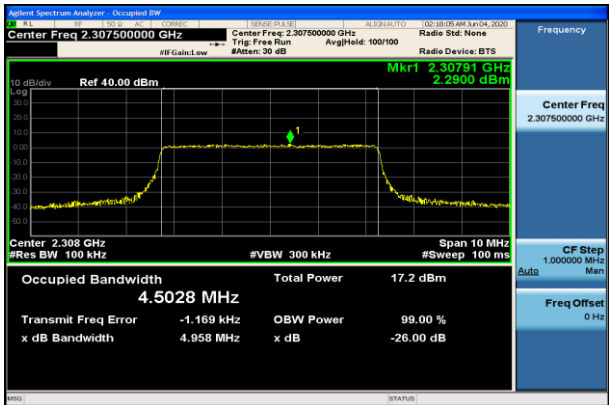

LCH\_QPSK\_100RB#0

LCH\_16QAM\_100RB#0

MCH\_QPSK\_100RB#0

MCH\_16QAM\_100RB#0

HCH\_QPSK\_100RB#0

HCH\_16QAM\_100RB#0

LTE Band 40(1)  
 Channel Bandwidth: 5 MHz

LCH\_QPSK\_25RB#0

LCH\_16QAM\_25RB#0

MCH\_QPSK\_25RB#0

MCH\_16QAM\_25RB#0

HCH\_QPSK\_25RB#0

HCH\_16QAM\_25RB#0

Channel Bandwidth: 10 MHz

MCH\_QPSK\_50RB#0

MCH\_16QAM\_50RB#0