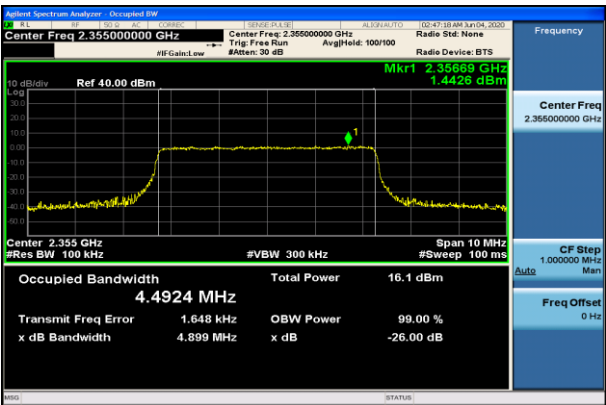

LTE Band 40(2)  
 Channel Bandwidth: 5 MHz

LCH\_QPSK\_25RB#0

LCH\_16QAM\_15RB#0

MCH\_QPSK\_25RB#0

MCH\_16QAM\_25RB#0

HCH\_QPSK\_25RB#0

HCH\_16QAM\_25RB#0

Channel Bandwidth: 10 MHz

MCH\_QPSK\_50RB#0

MCH\_16QAM\_50RB#0

LTE Band 41  
 Channel Bandwidth: 5 MHz

Channel Bandwidth: 10 MHz

Channel Bandwidth: 15 MHz

Channel Bandwidth: 20 MHz