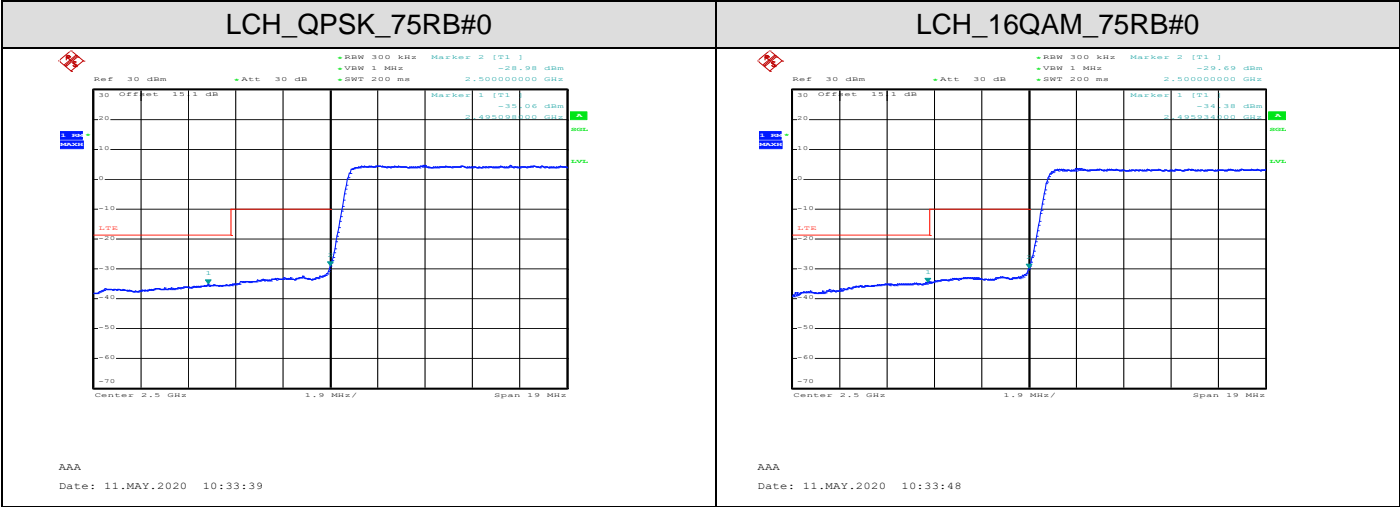

### APPENDIX C TEST PLOTS FOR BAND EDGES LTE BAND 7

Channel Bandwidth: 5 MHz

Channel Bandwidth: 10 MHz

LCH\_QPSK\_50RB#0

AAA  
Date: 11.MAY.2020 10:30:16

LCH\_16QAM\_50RB#0

AAA  
Date: 11.MAY.2020 10:30:25

HCH\_QPSK\_50RB#0

AAA  
Date: 11.MAY.2020 10:31:58

HCH\_16QAM\_50RB#0

AAA  
Date: 11.MAY.2020 10:32:07

Channel Bandwidth: 15 MHz

Channel Bandwidth: 20 MHz

LTE BAND 38  
Channel Bandwidth: 5 MHz

LCH\_QPSK\_25RB#0

LCH\_16QAM\_25RB#0