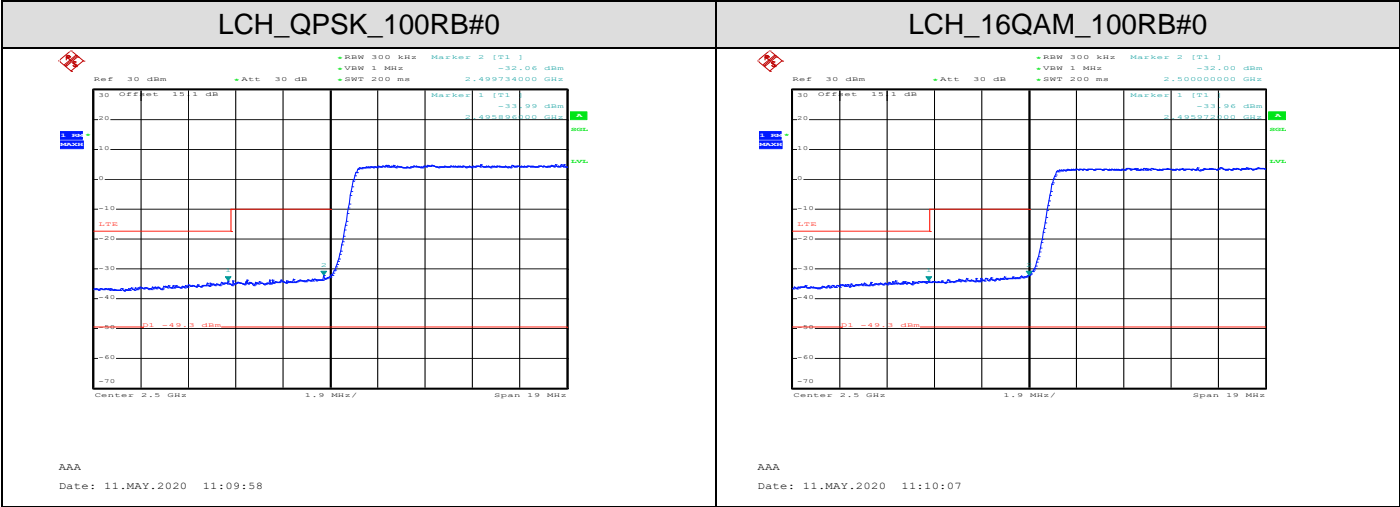

### APPENDIX C TEST PLOTS FOR BAND EDGES LTE BAND 7

Channel Bandwidth: 5 MHz

Channel Bandwidth: 10 MHz

LCH\_QPSK\_50RB#0

AAA  
Date: 11.MAY.2020 10:30:16

LCH\_16QAM\_50RB#0

AAA  
Date: 11.MAY.2020 10:30:25

HCH\_QPSK\_50RB#0

AAA  
Date: 11.MAY.2020 10:31:58

HCH\_16QAM\_50RB#0

AAA  
Date: 11.MAY.2020 10:32:07

Channel Bandwidth: 15 MHz

Channel Bandwidth: 20 MHz

LTE BAND 38  
Channel Bandwidth: 5 MHz

LCH\_QPSK\_25RB#0

LCH\_16QAM\_25RB#0