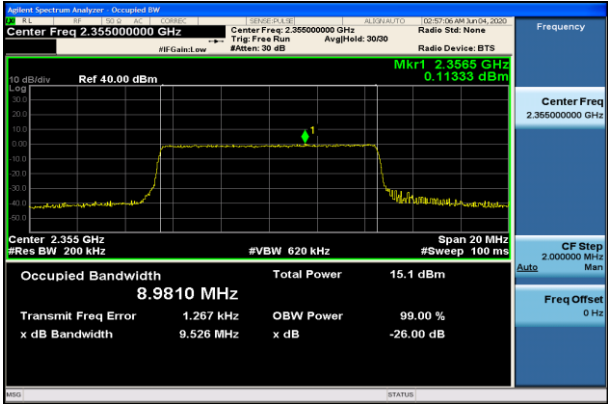

LTE Band 40(2)  
 Channel Bandwidth: 5 MHz

LCH\_QPSK\_25RB#0

LCH\_16QAM\_15RB#0

MCH\_QPSK\_25RB#0

MCH\_16QAM\_25RB#0

HCH\_QPSK\_25RB#0

HCH\_16QAM\_25RB#0

Channel Bandwidth: 10 MHz

MCH\_QPSK\_50RB#0

MCH\_16QAM\_50RB#0

LTE Band 41  
 Channel Bandwidth: 5 MHz

Channel Bandwidth: 10 MHz

Channel Bandwidth: 15 MHz

Channel Bandwidth: 20 MHz