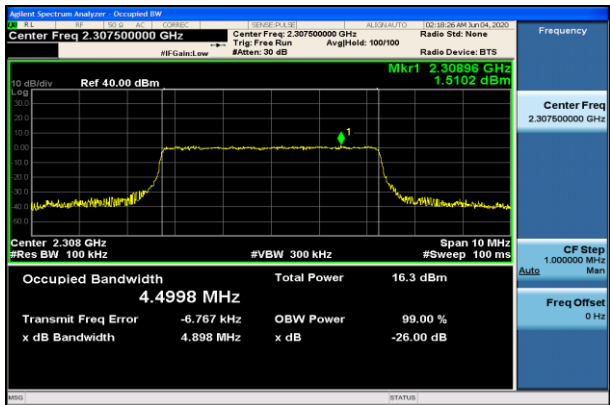

MCH_16QAM_25RB#0