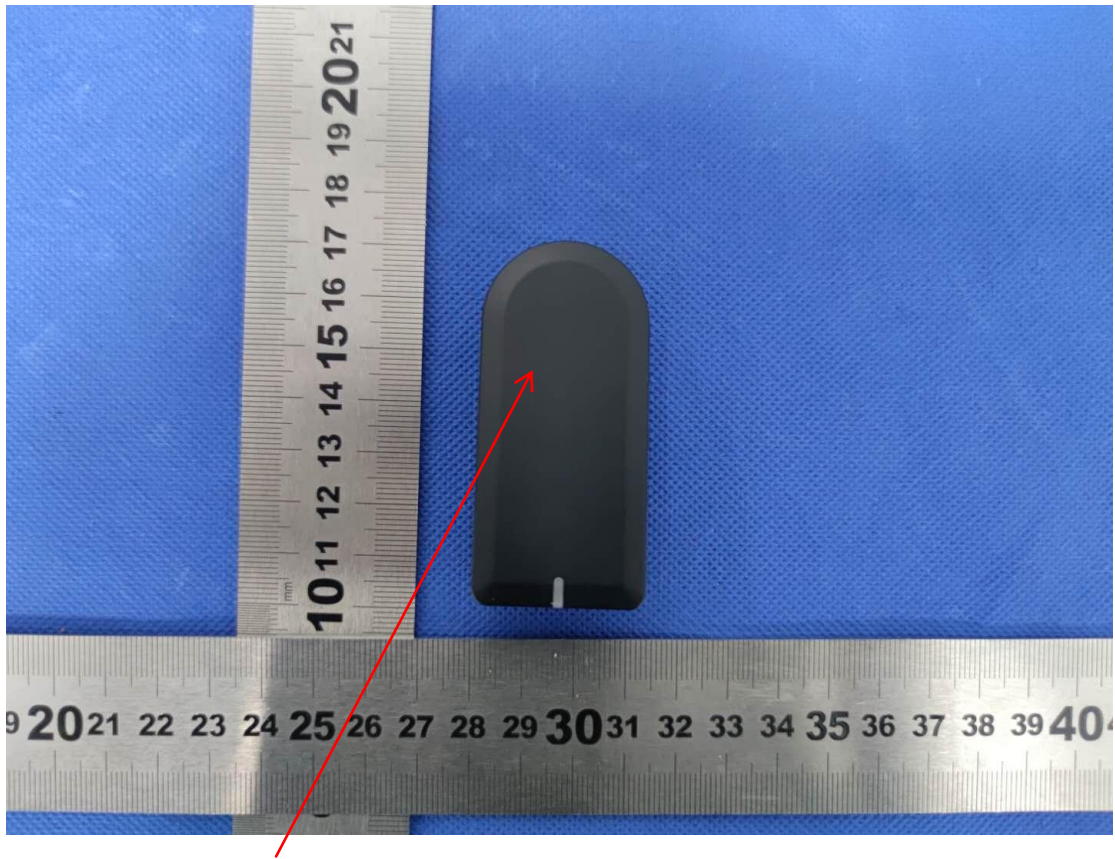

Label and Label Location

L*W: 10mm*5mm

Black label and white font