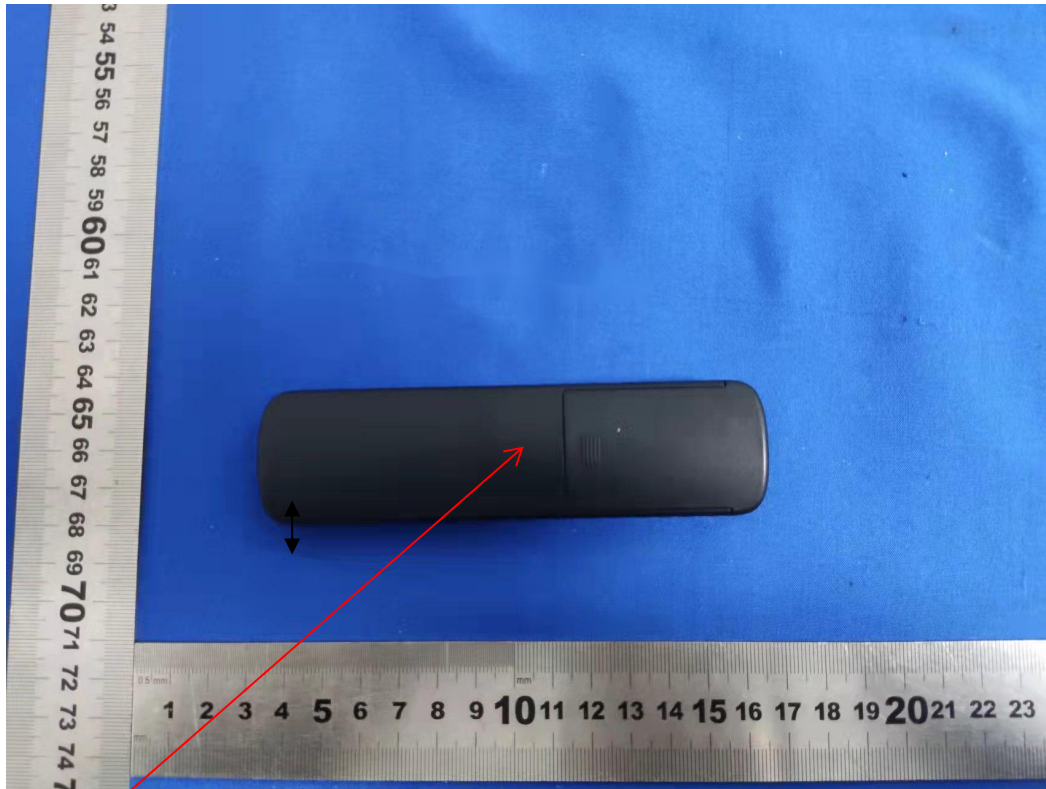

Label and Label Location

FCC ID: 2AWFL-P25

L*W: 10mm*5mm

label and White font