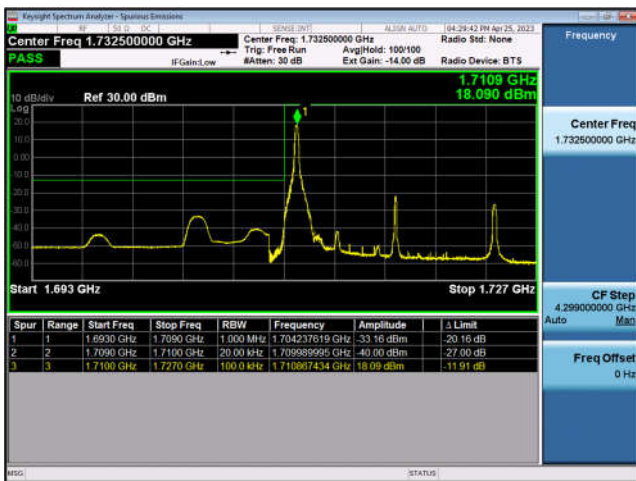

FDD66-10MHz-16QAM-HCH-1RB#49

FDD66-10MHz-QPSK-HCH-50RB#0

FDD66-10MHz-16QAM-HCH-50RB#0

FDD66-15MHz-QPSK-LCH-1RB#0

FDD66-15MHz-16QAM-LCH-1RB#0

FDD66-15MHz-QPSK-LCH-75RB#0

FDD66-15MHz-16QAM-LCH-75RB#0

FDD66-15MHz-QPSK-HCH-1RB#74