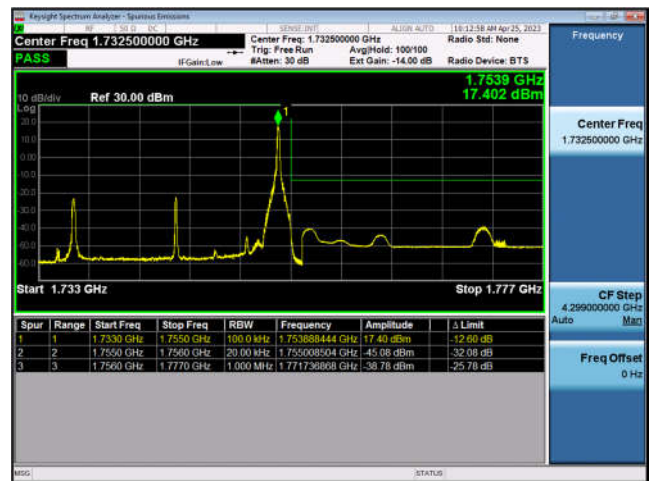

FDD4-15MHz-QPSK-HCH-75RB#0

FDD4-15MHz-16QAM-HCH-75RB#0

FDD4-20MHz-QPSK-LCH-1RB#0

FDD4-20MHz-16QAM-LCH-1RB#0

FDD4-20MHz-QPSK-LCH-100RB#0

FDD4-20MHz-16QAM-LCH-100RB#0

FDD4-20MHz-QPSK-HCH-1RB#99

FDD4-20MHz-16QAM-HCH-1RB#99

FDD4-20MHz-QPSK-HCH-100RB#0

FDD4-20MHz-16QAM-HCH-100RB#0

LTE Band 5:

FDD5-1.4MHz-QPSK-LCH-1RB#0

FDD5-1.4MHz-16QAM-LCH-1RB#0

FDD5-1.4MHz-QPSK-LCH-6RB#0

FDD5-1.4MHz-16QAM-LCH-6RB#0

FDD5-1.4MHz-QPSK-HCH-1RB#5