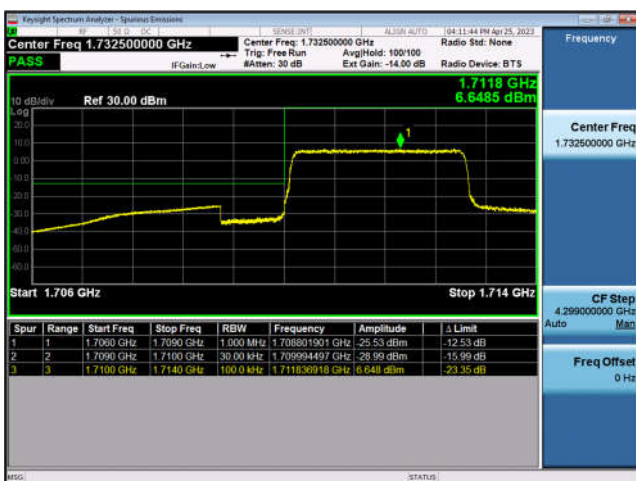

FDD66-3MHz-QPSK-LCH-15RB#0