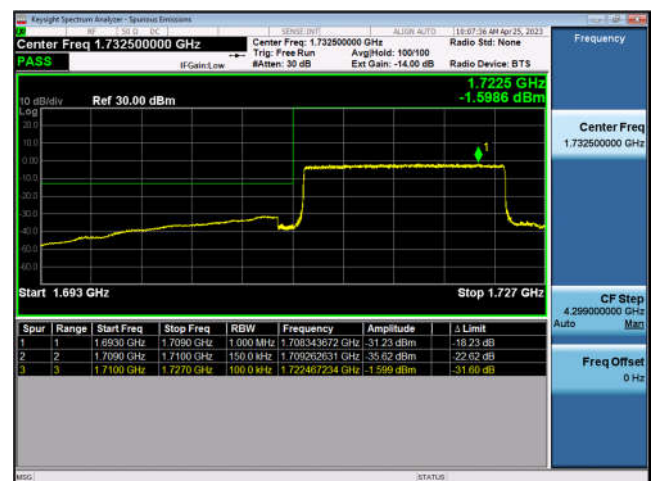

FDD4-10MHz-QPSK-HCH-50RB#0

FDD4-10MHz-16QAM-HCH-50RB#0

FDD4-15MHz-QPSK-LCH-1RB#0

FDD4-15MHz-16QAM-LCH-1RB#0

FDD4-15MHz-QPSK-LCH-75RB#0

FDD4-15MHz-16QAM-LCH-75RB#0

FDD4-15MHz-QPSK-HCH-1RB#74

FDD4-15MHz-16QAM-HCH-1RB#74