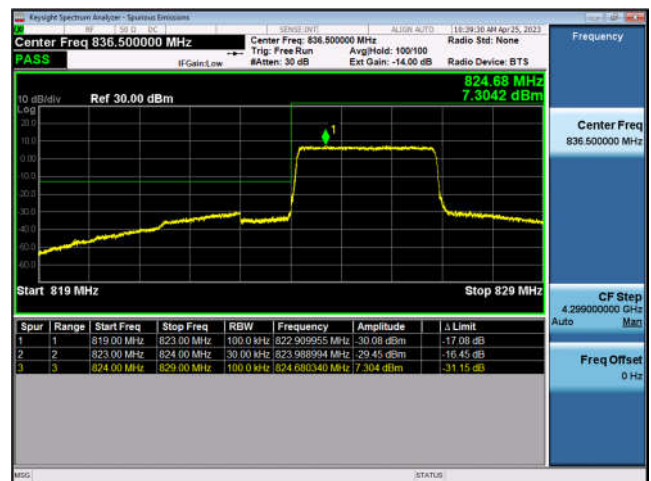

FDD5-3MHz-16QAM-LCH-15RB#0