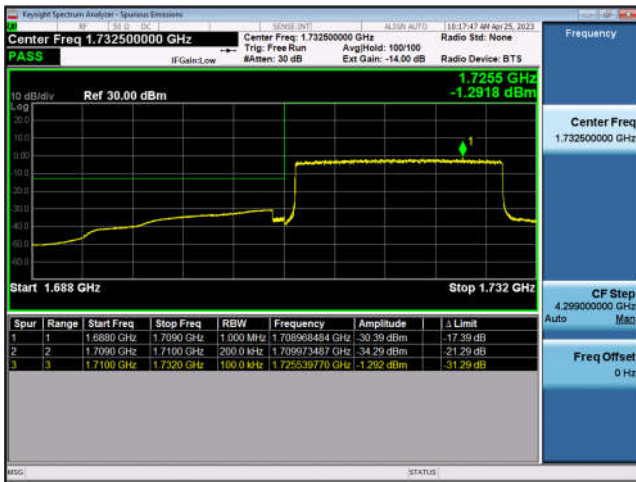

FDD4-15MHz-QPSK-HCH-75RB#0

FDD4-15MHz-16QAM-HCH-75RB#0

FDD4-20MHz-QPSK-LCH-1RB#0

FDD4-20MHz-16QAM-LCH-1RB#0

FDD4-20MHz-QPSK-LCH-100RB#0

FDD4-20MHz-16QAM-LCH-100RB#0

FDD4-20MHz-QPSK-HCH-1RB#99

FDD4-20MHz-16QAM-HCH-1RB#99

FDD4-20MHz-QPSK-HCH-100RB#0

FDD4-20MHz-16QAM-HCH-100RB#0

LTE Band 5:

FDD5-1.4MHz-QPSK-LCH-1RB#0

FDD5-1.4MHz-16QAM-LCH-1RB#0

FDD5-1.4MHz-QPSK-LCH-6RB#0

FDD5-1.4MHz-16QAM-LCH-6RB#0

FDD5-1.4MHz-QPSK-HCH-1RB#5