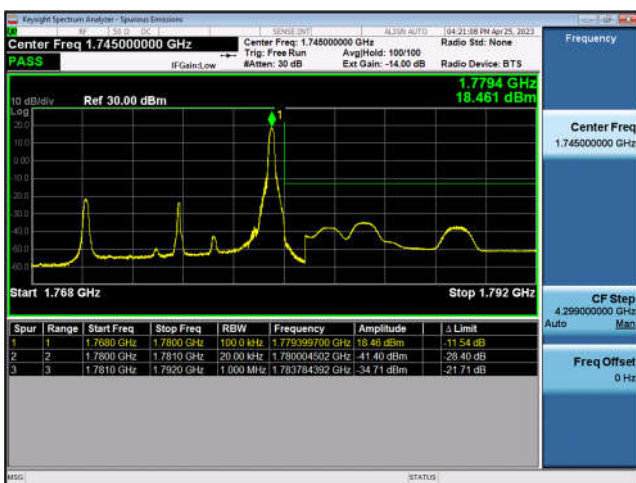

FDD66-5MHz-16QAM-HCH-1RB#24

FDD66-5MHz-QPSK-HCH-25RB#0

FDD66-5MHz-16QAM-HCH-25RB#0

FDD66-10MHz-QPSK-LCH-1RB#0

FDD66-10MHz-16QAM-LCH-1RB#0

FDD66-10MHz-QPSK-LCH-50RB#0

FDD66-10MHz-16QAM-LCH-50RB#0

FDD66-10MHz-QPSK-HCH-1RB#49