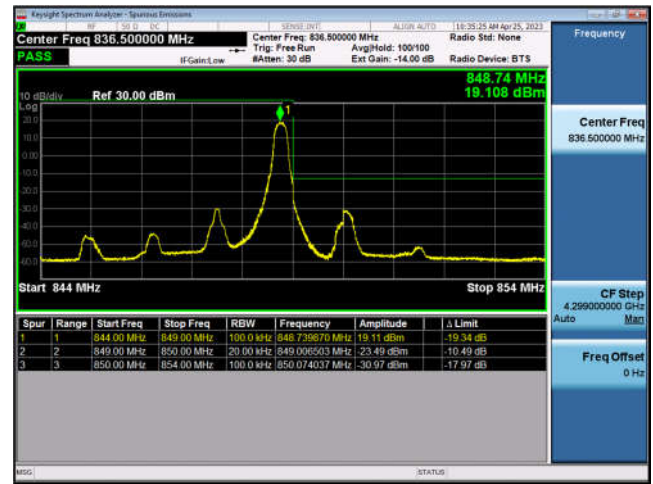

FDD5-3MHz-16QAM-HCH-1RB#14