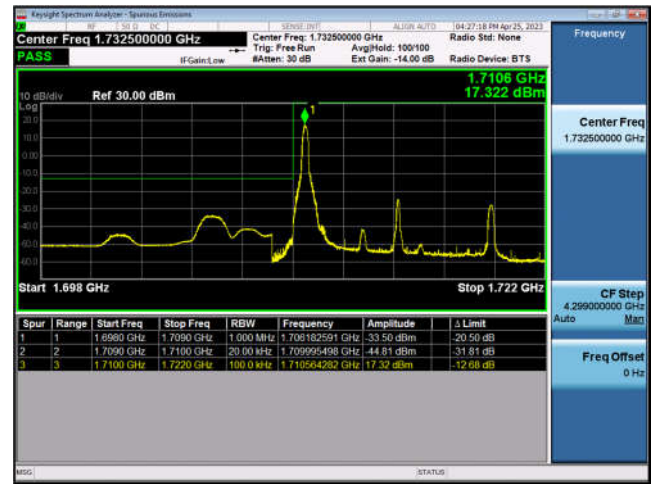

FDD66-5MHz-16QAM-HCH-1RB#24

FDD66-5MHz-QPSK-HCH-25RB#0

FDD66-5MHz-16QAM-HCH-25RB#0

FDD66-10MHz-QPSK-LCH-1RB#0

FDD66-10MHz-16QAM-LCH-1RB#0

FDD66-10MHz-QPSK-LCH-50RB#0

FDD66-10MHz-16QAM-LCH-50RB#0

FDD66-10MHz-QPSK-HCH-1RB#49