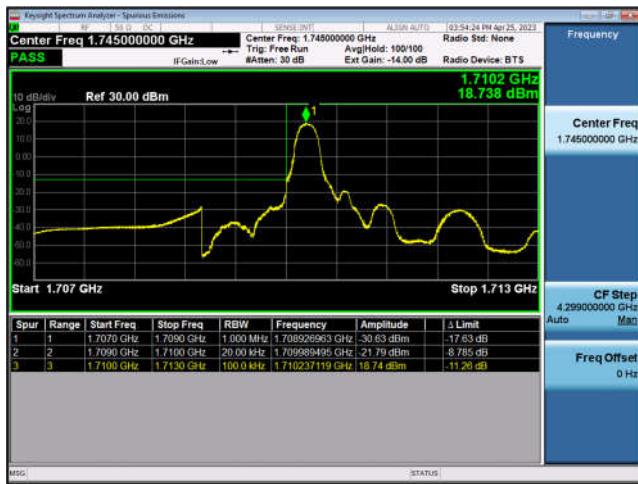

FDD12-10MHz-QPSK-HCH-1RB#49

FDD12-10MHz-16QAM-HCH-1RB#49

LTE Band 66:

FDD66-1.4MHz-QPSK-LCH-1RB#0

FDD66-1.4MHz-16QAM-LCH-1RB#0

FDD66-1.4MHz-QPSK-LCH-6RB#0

FDD66-1.4MHz-16QAM-LCH-6RB#0

FDD66-1.4MHz-QPSK-HCH-1RB#5