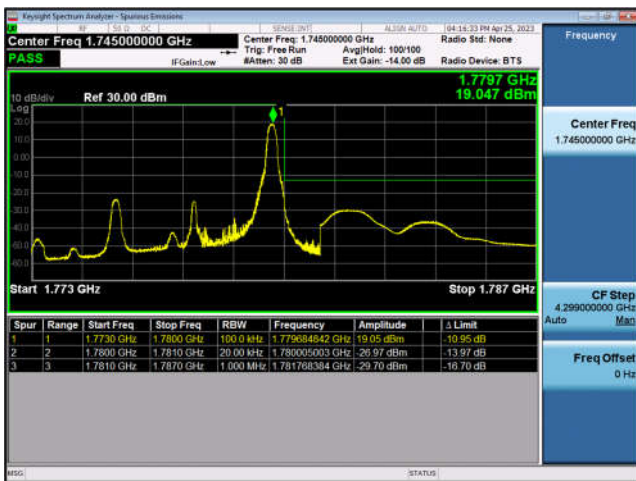

FDD66-3MHz-16QAM-HCH-1RB#14

FDD66-3MHz-QPSK-HCH-15RB#0

FDD66-3MHz-16QAM-HCH-15RB#0

FDD66-5MHz-QPSK-LCH-1RB#0

FDD66-5MHz-16QAM-LCH-1RB#0

FDD66-5MHz-QPSK-LCH-25RB#0

FDD66-5MHz-16QAM-LCH-25RB#0

FDD66-5MHz-QPSK-HCH-1RB#24