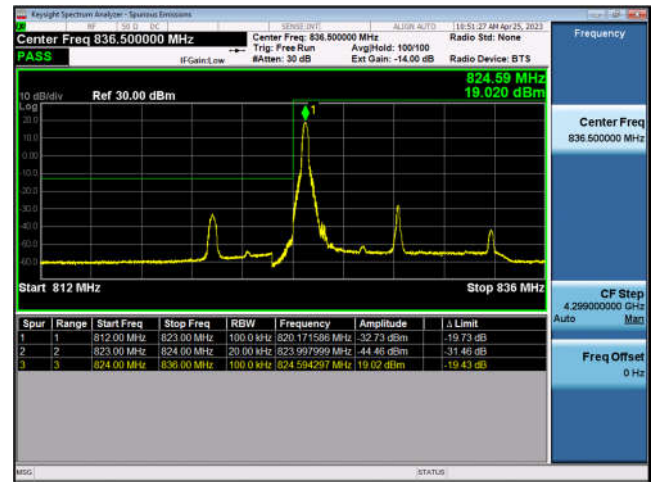

FDD5-5MHz-16QAM-HCH-1RB#24

FDD5-5MHz-QPSK-HCH-25RB#0

FDD5-5MHz-16QAM-HCH-25RB#0

FDD5-10MHz-QPSK-LCH-1RB#0

FDD5-10MHz-16QAM-LCH-1RB#0

FDD5-10MHz-QPSK-LCH-50RB#0

FDD5-10MHz-16QAM-LCH-50RB#0

FDD5-10MHz-QPSK-HCH-1RB#49