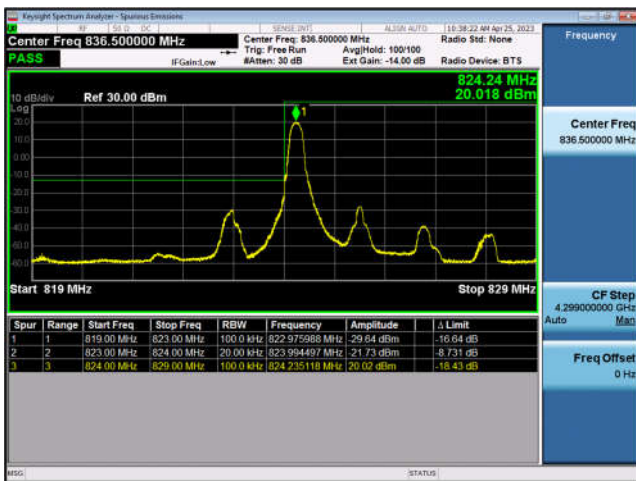

FDD5-3MHz-QPSK-LCH-1RB#0