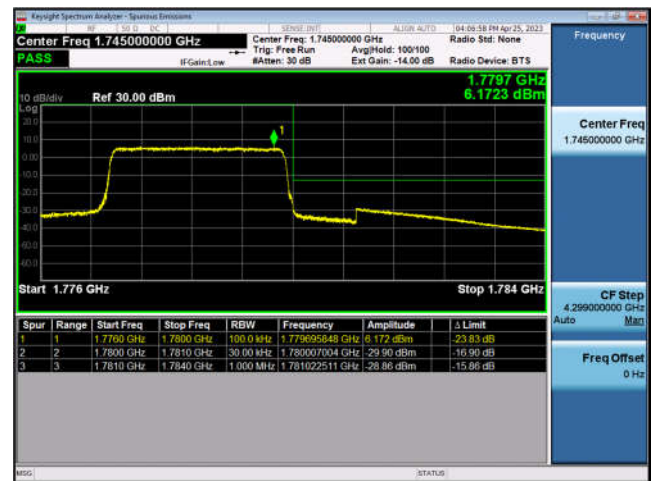

FDD66-3MHz-16QAM-HCH-15RB#0