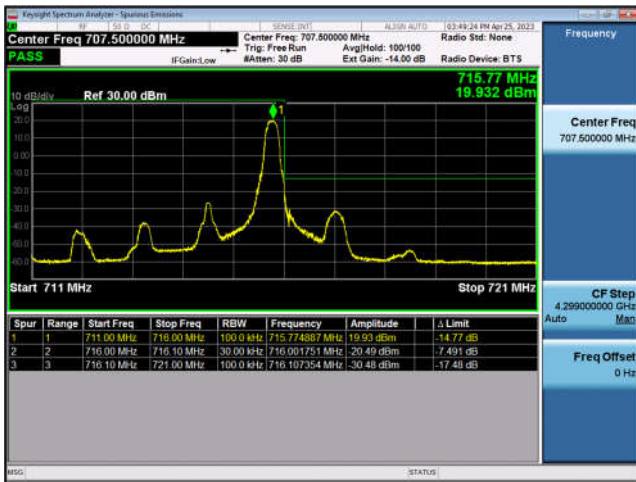

FDD12-3MHz-QPSK-HCH-1RB#14