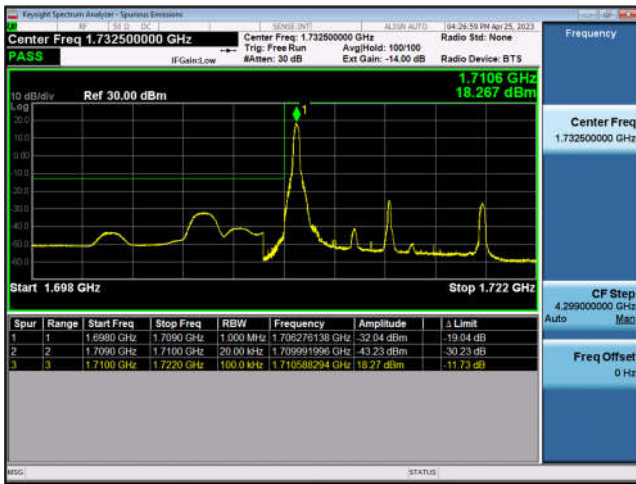

FDD66-5MHz-16QAM-HCH-1RB#24

FDD66-5MHz-QPSK-HCH-25RB#0

FDD66-5MHz-16QAM-HCH-25RB#0

FDD66-10MHz-QPSK-LCH-1RB#0

FDD66-10MHz-16QAM-LCH-1RB#0

FDD66-10MHz-QPSK-LCH-50RB#0

FDD66-10MHz-16QAM-LCH-50RB#0

FDD66-10MHz-QPSK-HCH-1RB#49