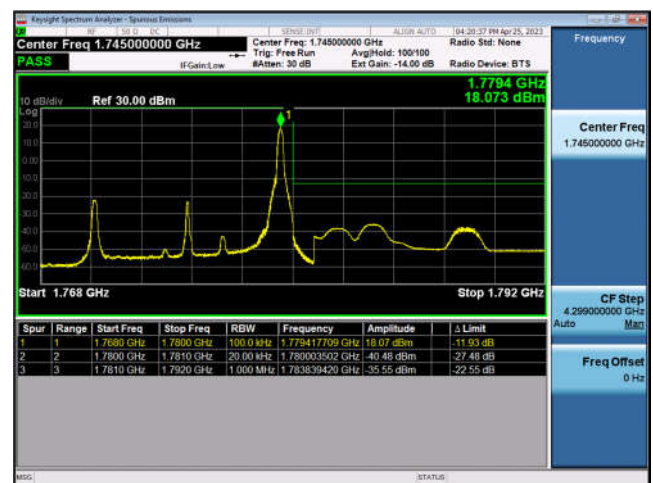

FDD66-10MHz-16QAM-HCH-1RB#49