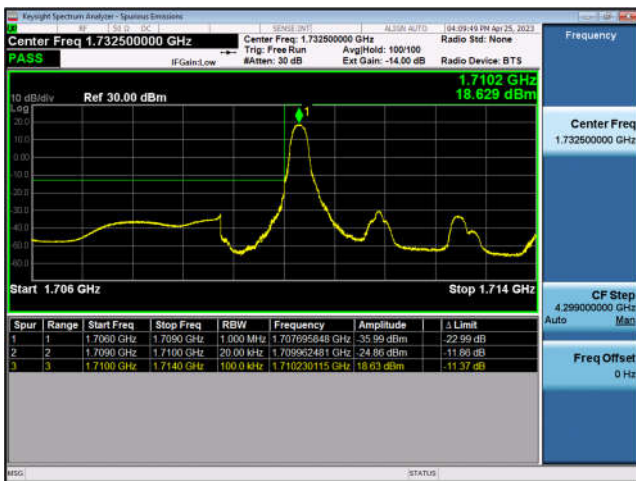

FDD66-3MHz-QPSK-LCH-1RB#0