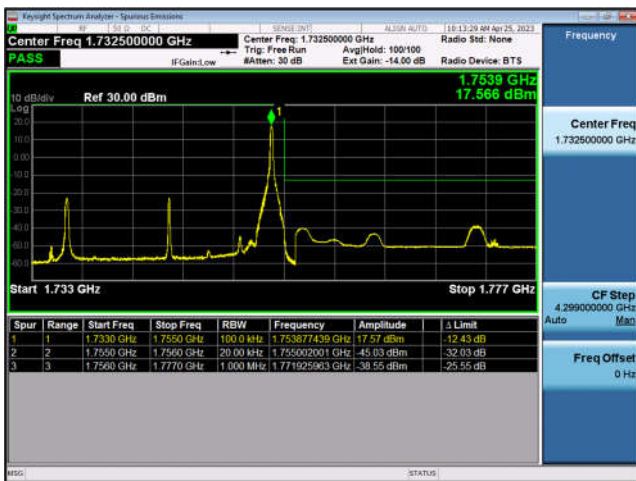

FDD4-15MHz-QPSK-HCH-75RB#0

FDD4-15MHz-16QAM-HCH-75RB#0

FDD4-20MHz-QPSK-LCH-1RB#0

FDD4-20MHz-16QAM-LCH-1RB#0

FDD4-20MHz-QPSK-LCH-100RB#0

FDD4-20MHz-16QAM-LCH-100RB#0

FDD4-20MHz-QPSK-HCH-1RB#99

FDD4-20MHz-16QAM-HCH-1RB#99

FDD4-20MHz-QPSK-HCH-100RB#0

FDD4-20MHz-16QAM-HCH-100RB#0

LTE Band 5:

FDD5-1.4MHz-QPSK-LCH-1RB#0

FDD5-1.4MHz-16QAM-LCH-1RB#0

FDD5-1.4MHz-QPSK-LCH-6RB#0

FDD5-1.4MHz-16QAM-LCH-6RB#0

FDD5-1.4MHz-QPSK-HCH-1RB#5