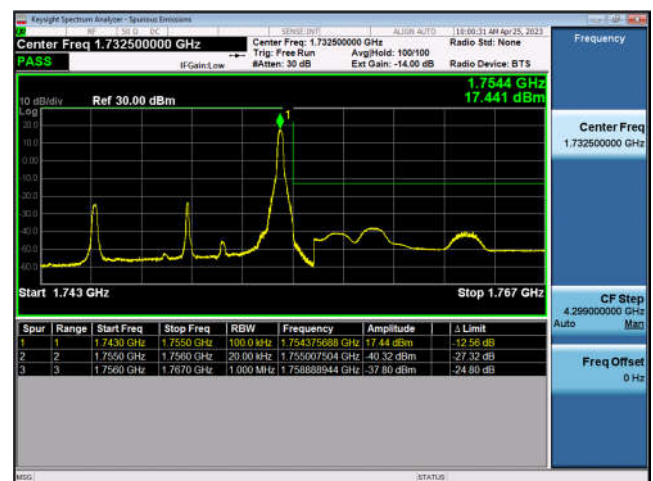

FDD4-5MHz-QPSK-HCH-25RB#0

FDD4-5MHz-16QAM-HCH-25RB#0

FDD4-10MHz-QPSK-LCH-1RB#0

FDD4-10MHz-16QAM-LCH-1RB#0

FDD4-10MHz-QPSK-LCH-50RB#0

FDD4-10MHz-16QAM-LCH-50RB#0

FDD4-10MHz-QPSK-HCH-1RB#49

FDD4-10MHz-16QAM-HCH-1RB#49