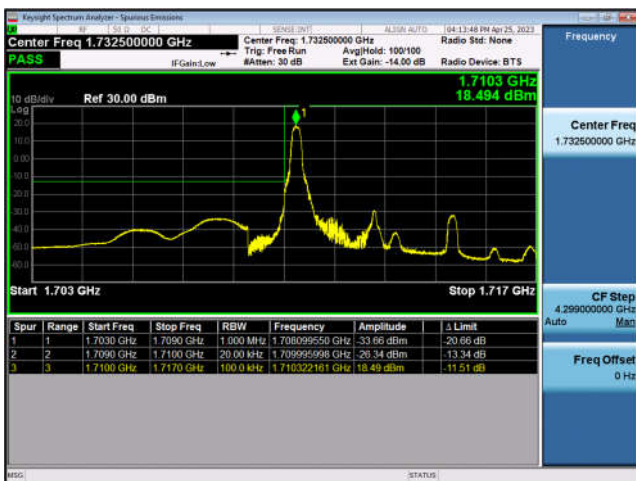

FDD66-3MHz-16QAM-HCH-1RB#14

FDD66-3MHz-QPSK-HCH-15RB#0

FDD66-3MHz-16QAM-HCH-15RB#0

FDD66-5MHz-QPSK-LCH-1RB#0

FDD66-5MHz-16QAM-LCH-1RB#0

FDD66-5MHz-QPSK-LCH-25RB#0

FDD66-5MHz-16QAM-LCH-25RB#0

FDD66-5MHz-QPSK-HCH-1RB#24