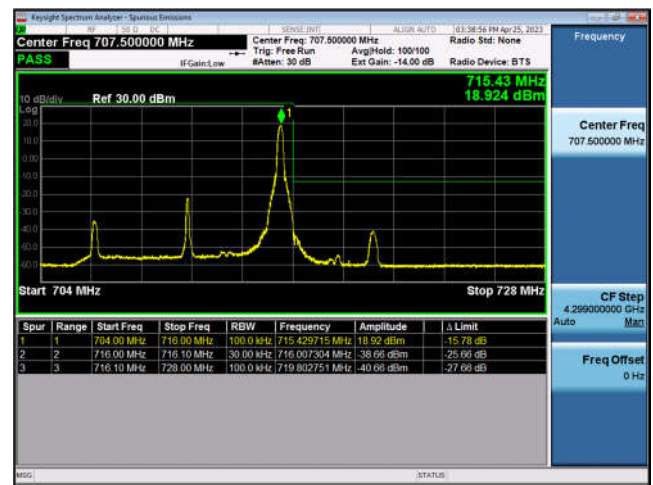

FDD12-10MHz-QPSK-HCH-1RB#49

FDD12-10MHz-16QAM-HCH-1RB#49

LTE Band 66:

FDD66-1.4MHz-QPSK-LCH-1RB#0

FDD66-1.4MHz-16QAM-LCH-1RB#0

FDD66-1.4MHz-QPSK-LCH-6RB#0

FDD66-1.4MHz-16QAM-LCH-6RB#0

FDD66-1.4MHz-QPSK-HCH-1RB#5