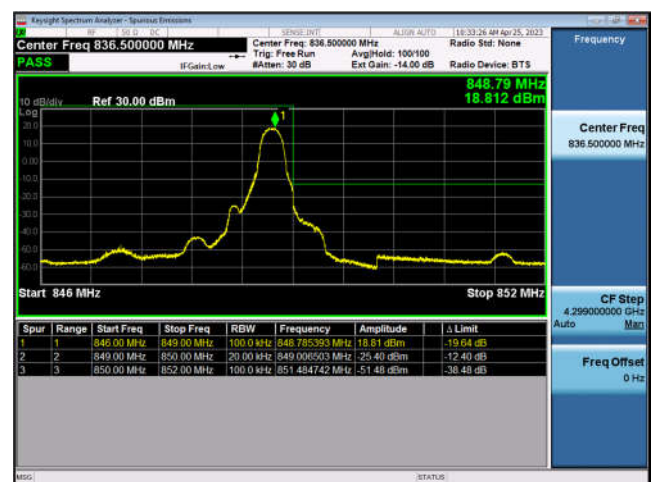

FDD5-1.4MHz-16QAM-HCH-1RB#5