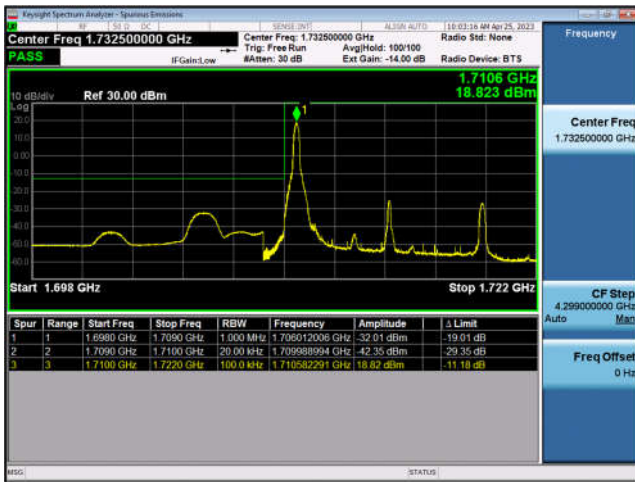

FDD4-5MHz-QPSK-HCH-25RB#0

FDD4-5MHz-16QAM-HCH-25RB#0

FDD4-10MHz-QPSK-LCH-1RB#0

FDD4-10MHz-16QAM-LCH-1RB#0

FDD4-10MHz-QPSK-LCH-50RB#0

FDD4-10MHz-16QAM-LCH-50RB#0

FDD4-10MHz-QPSK-HCH-1RB#49

FDD4-10MHz-16QAM-HCH-1RB#49