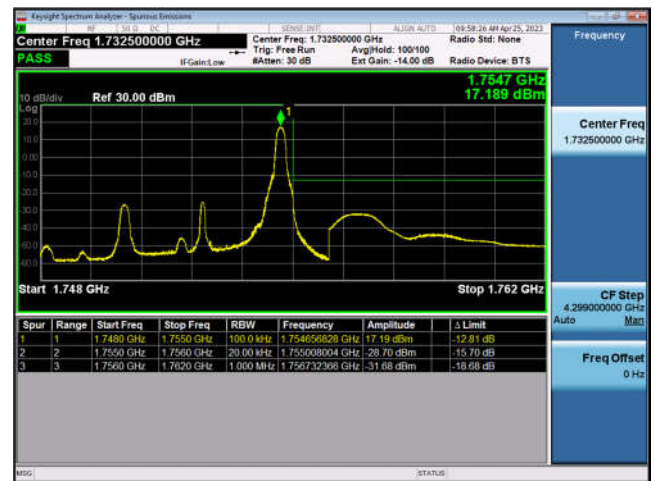

FDD4-3MHz-QPSK-HCH-15RB#0

FDD4-3MHz-16QAM-HCH-15RB#0

FDD4-5MHz-QPSK-LCH-1RB#0

FDD4-5MHz-16QAM-LCH-1RB#0

FDD4-5MHz-QPSK-LCH-25RB#0

FDD4-5MHz-16QAM-LCH-25RB#0

FDD4-5MHz-QPSK-HCH-1RB#24

FDD4-5MHz-16QAM-HCH-1RB#24