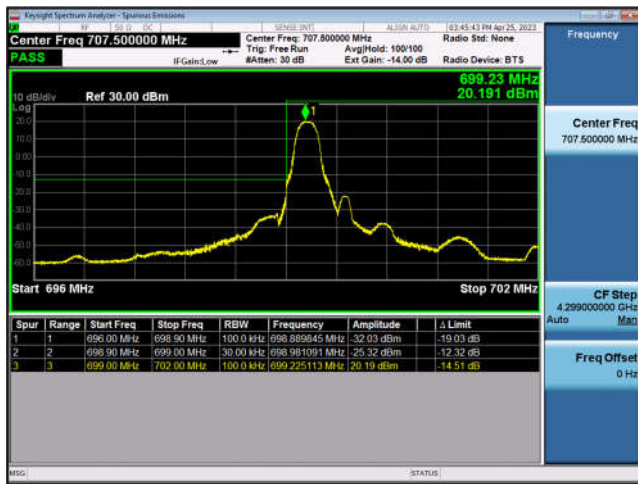

FDD5-10MHz-16QAM-HCH-1RB#49

FDD5-10MHz-QPSK-HCH-50RB#0

FDD5-10MHz-16QAM-HCH-50RB#0

LTE Band 12:

FDD12-1.4MHz-QPSK-LCH-1RB#0

FDD12-1.4MHz-16QAM-LCH-1RB#0

FDD12-1.4MHz-QPSK-LCH-6RB#0

FDD12-1.4MHz-16QAM-LCH-6RB#0