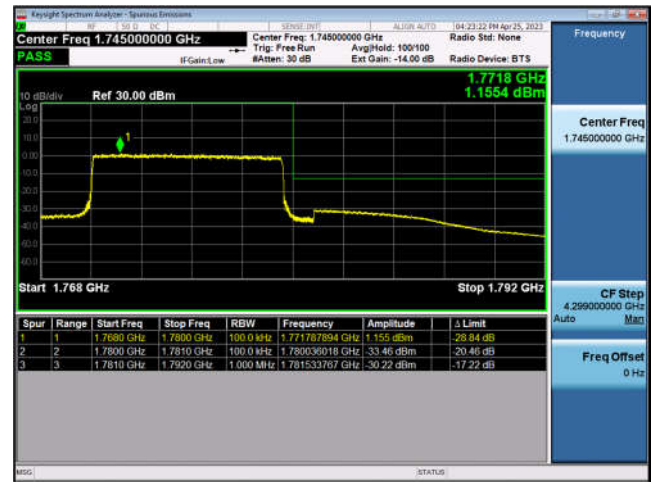

FDD66-10MHz-16QAM-HCH-1RB#49

FDD66-10MHz-QPSK-HCH-50RB#0

FDD66-10MHz-16QAM-HCH-50RB#0

FDD66-15MHz-QPSK-LCH-1RB#0

FDD66-15MHz-16QAM-LCH-1RB#0

FDD66-15MHz-QPSK-LCH-75RB#0

FDD66-15MHz-16QAM-LCH-75RB#0

FDD66-15MHz-QPSK-HCH-1RB#74