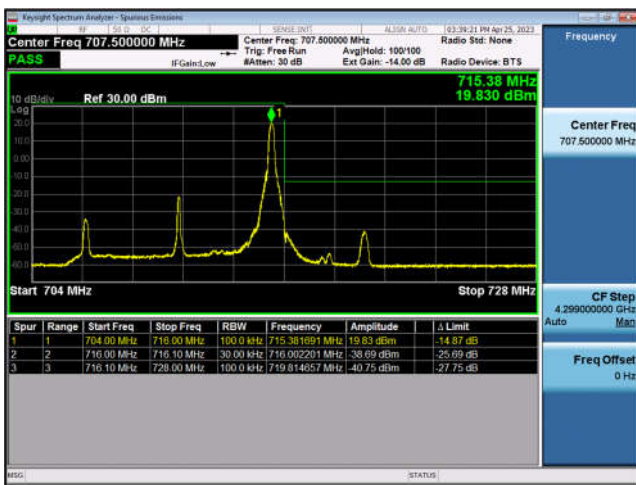

FDD12-10MHz-QPSK-HCH-1RB#49

FDD12-10MHz-16QAM-HCH-1RB#49

LTE Band 66:

FDD66-1.4MHz-QPSK-LCH-1RB#0

FDD66-1.4MHz-16QAM-LCH-1RB#0

FDD66-1.4MHz-QPSK-LCH-6RB#0

FDD66-1.4MHz-16QAM-LCH-6RB#0

FDD66-1.4MHz-QPSK-HCH-1RB#5