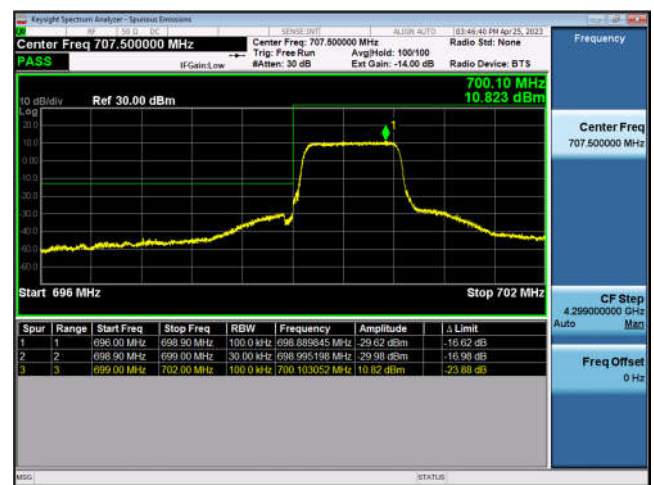

FDD5-10MHz-16QAM-HCH-1RB#49

FDD5-10MHz-QPSK-HCH-50RB#0

FDD5-10MHz-16QAM-HCH-50RB#0

LTE Band 12:

FDD12-1.4MHz-QPSK-LCH-1RB#0

FDD12-1.4MHz-16QAM-LCH-1RB#0

FDD12-1.4MHz-QPSK-LCH-6RB#0

FDD12-1.4MHz-16QAM-LCH-6RB#0