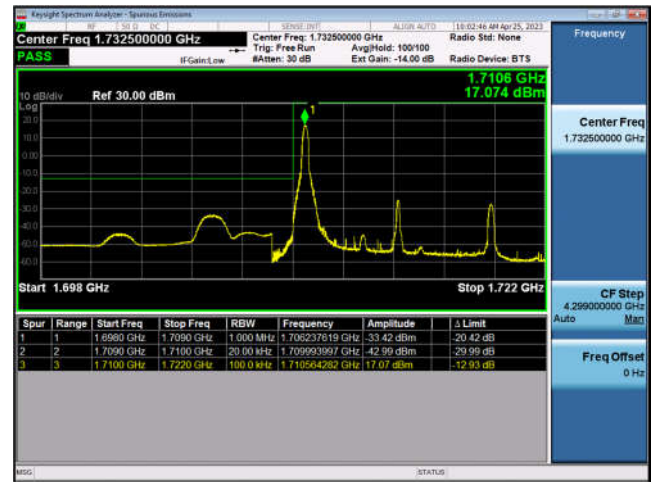

FDD4-5MHz-QPSK-HCH-25RB#0

FDD4-5MHz-16QAM-HCH-25RB#0

FDD4-10MHz-QPSK-LCH-1RB#0

FDD4-10MHz-16QAM-LCH-1RB#0

FDD4-10MHz-QPSK-LCH-50RB#0

FDD4-10MHz-16QAM-LCH-50RB#0

FDD4-10MHz-QPSK-HCH-1RB#49

FDD4-10MHz-16QAM-HCH-1RB#49