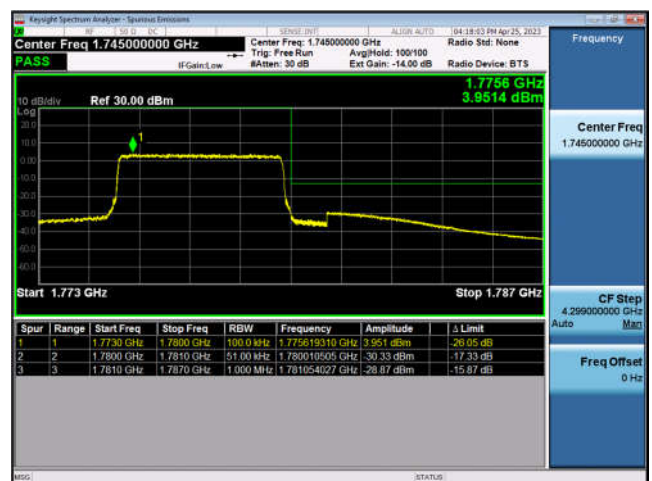

FDD66-5MHz-16QAM-HCH-25RB#0