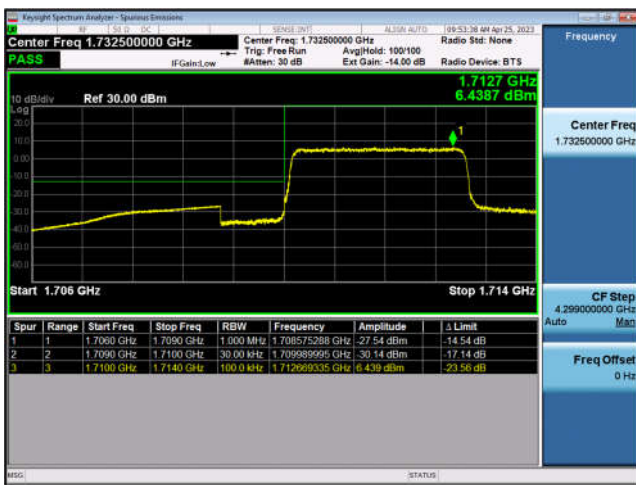

FDD4-1.4MHz-QPSK-HCH-6RB#0

FDD4-1.4MHz-16QAM-HCH-6RB#0

FDD4-3MHz-QPSK-LCH-1RB#0

FDD4-3MHz-16QAM-LCH-1RB#0

FDD4-3MHz-QPSK-LCH-15RB#0

FDD4-3MHz-16QAM-LCH-15RB#0

FDD4-3MHz-QPSK-HCH-1RB#14

FDD4-3MHz-16QAM-HCH-1RB#14