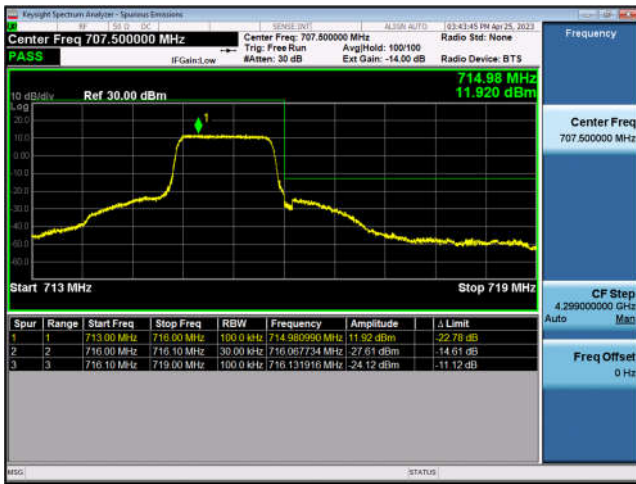

FDD12-1.4MHz-QPSK-HCH-6RB#0