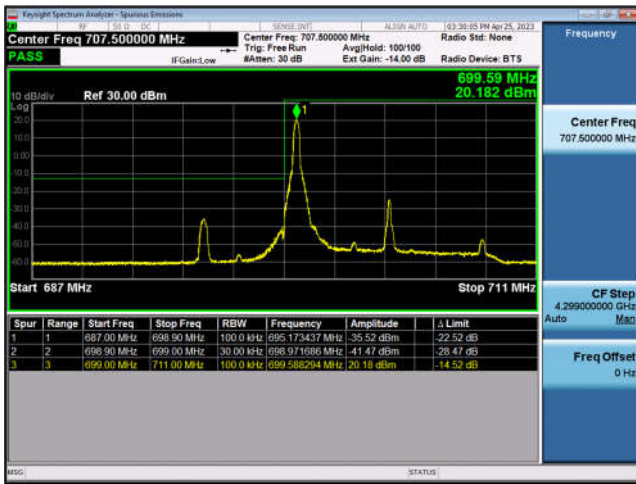

FDD12-10MHz-QPSK-LCH-1RB#0