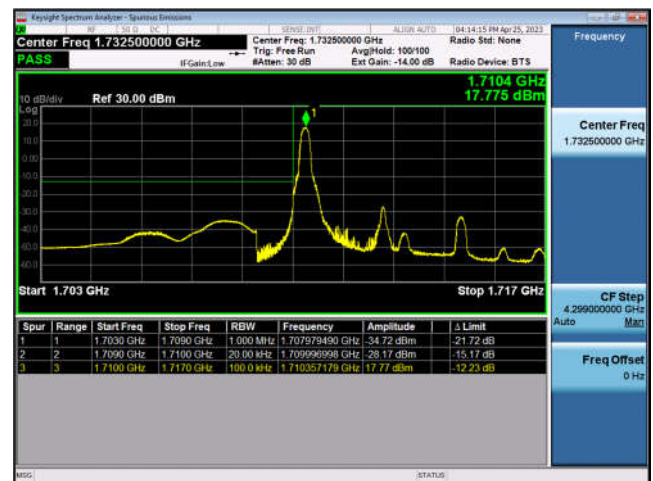

FDD66-3MHz-16QAM-HCH-1RB#14

FDD66-3MHz-QPSK-HCH-15RB#0

FDD66-3MHz-16QAM-HCH-15RB#0

FDD66-5MHz-QPSK-LCH-1RB#0

FDD66-5MHz-16QAM-LCH-1RB#0

FDD66-5MHz-QPSK-LCH-25RB#0

FDD66-5MHz-16QAM-LCH-25RB#0

FDD66-5MHz-QPSK-HCH-1RB#24