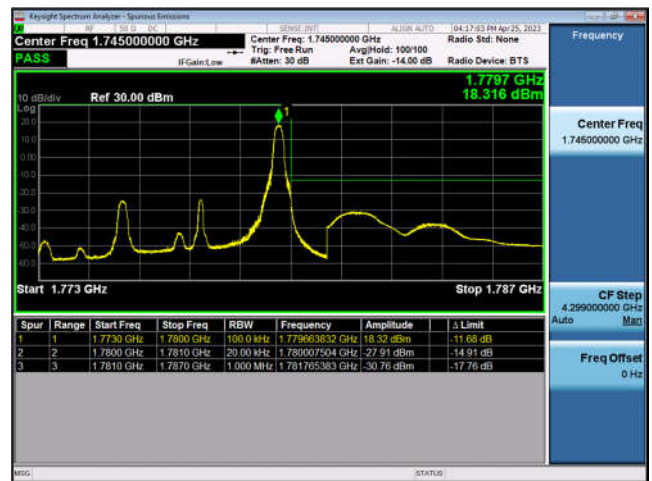

FDD66-5MHz-16QAM-HCH-1RB#24