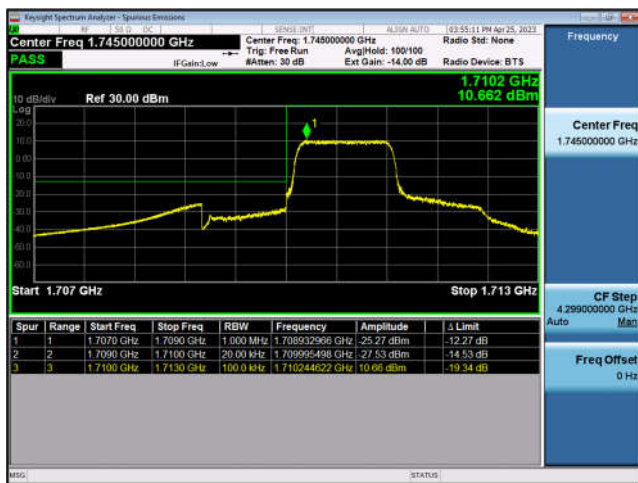

FDD12-10MHz-QPSK-HCH-1RB#49

FDD12-10MHz-16QAM-HCH-1RB#49

LTE Band 66:

FDD66-1.4MHz-QPSK-LCH-1RB#0

FDD66-1.4MHz-16QAM-LCH-1RB#0

FDD66-1.4MHz-QPSK-LCH-6RB#0

FDD66-1.4MHz-16QAM-LCH-6RB#0

FDD66-1.4MHz-QPSK-HCH-1RB#5