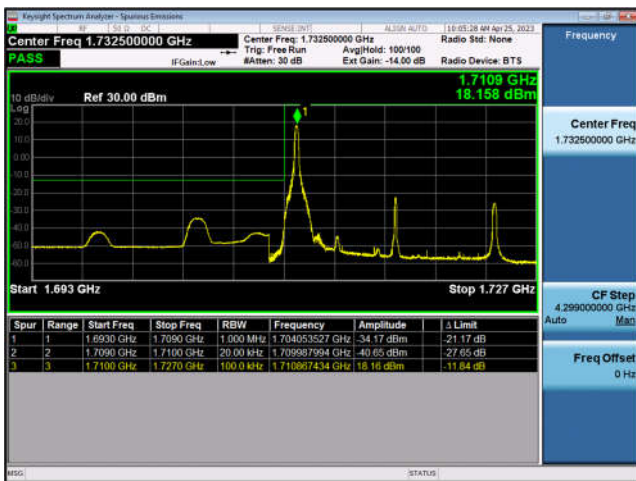

FDD4-15MHz-QPSK-LCH-1RB#0