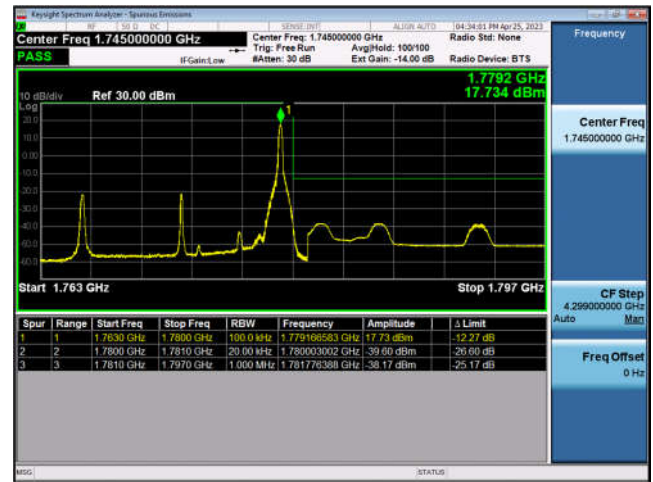

FDD66-15MHz-16QAM-HCH-1RB#74