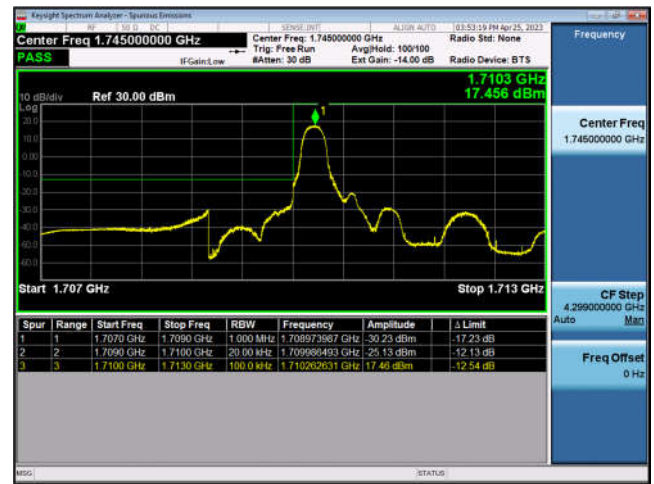

FDD12-10MHz-QPSK-HCH-1RB#49

FDD12-10MHz-16QAM-HCH-1RB#49

LTE Band 66:

FDD66-1.4MHz-QPSK-LCH-1RB#0

FDD66-1.4MHz-16QAM-LCH-1RB#0

FDD66-1.4MHz-QPSK-LCH-6RB#0

FDD66-1.4MHz-16QAM-LCH-6RB#0

FDD66-1.4MHz-QPSK-HCH-1RB#5