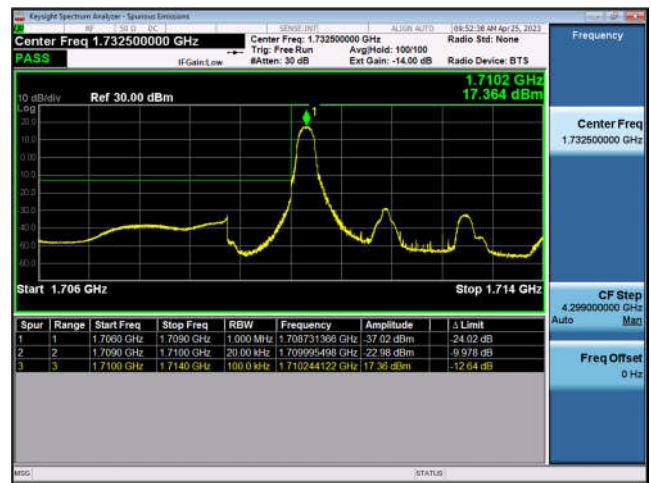

FDD4-1.4MHz-QPSK-HCH-6RB#0

FDD4-1.4MHz-16QAM-HCH-6RB#0

FDD4-3MHz-QPSK-LCH-1RB#0

FDD4-3MHz-16QAM-LCH-1RB#0

FDD4-3MHz-QPSK-LCH-15RB#0

FDD4-3MHz-16QAM-LCH-15RB#0

FDD4-3MHz-QPSK-HCH-1RB#14

FDD4-3MHz-16QAM-HCH-1RB#14