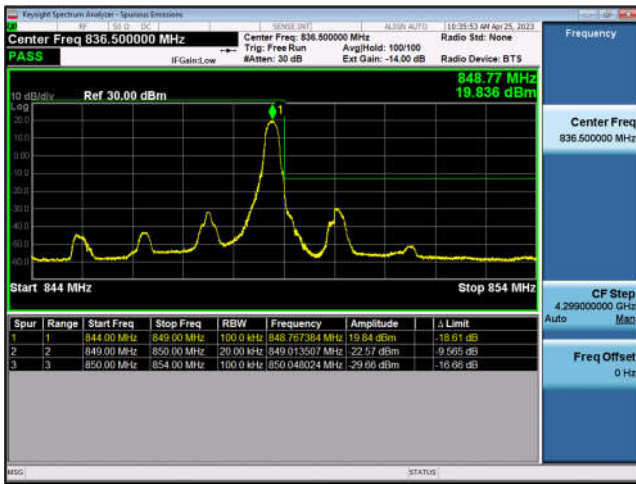

FDD5-3MHz-QPSK-HCH-1RB#14