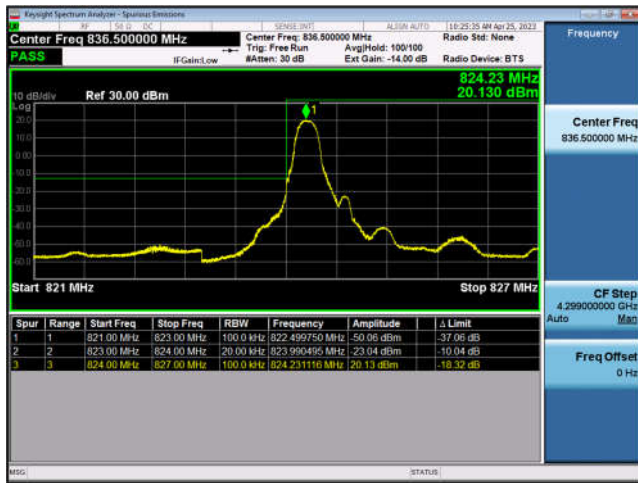

FDD4-20MHz-QPSK-HCH-100RB#0

FDD4-20MHz-16QAM-HCH-100RB#0

LTE Band 5:

FDD5-1.4MHz-QPSK-LCH-1RB#0

FDD5-1.4MHz-16QAM-LCH-1RB#0

FDD5-1.4MHz-QPSK-LCH-6RB#0

FDD5-1.4MHz-16QAM-LCH-6RB#0

FDD5-1.4MHz-QPSK-HCH-1RB#5