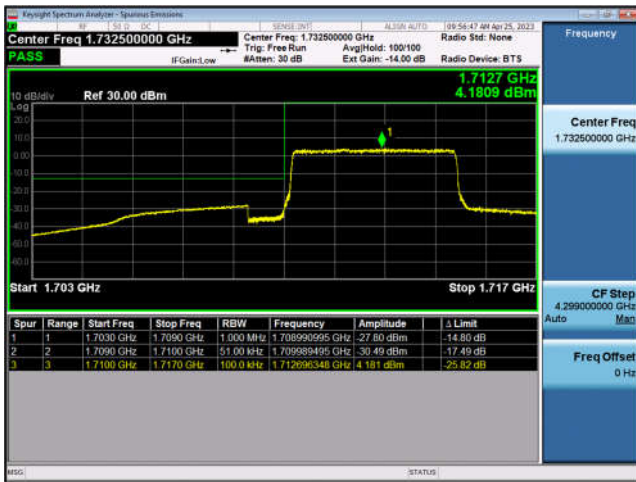

FDD4-3MHz-QPSK-HCH-15RB#0

FDD4-3MHz-16QAM-HCH-15RB#0

FDD4-5MHz-QPSK-LCH-1RB#0

FDD4-5MHz-16QAM-LCH-1RB#0

FDD4-5MHz-QPSK-LCH-25RB#0

FDD4-5MHz-16QAM-LCH-25RB#0

FDD4-5MHz-QPSK-HCH-1RB#24

FDD4-5MHz-16QAM-HCH-1RB#24