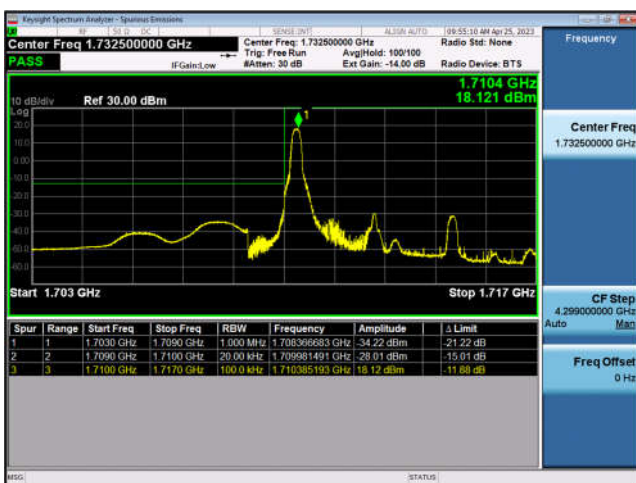

FDD4-5MHz-QPSK-LCH-1RB#0