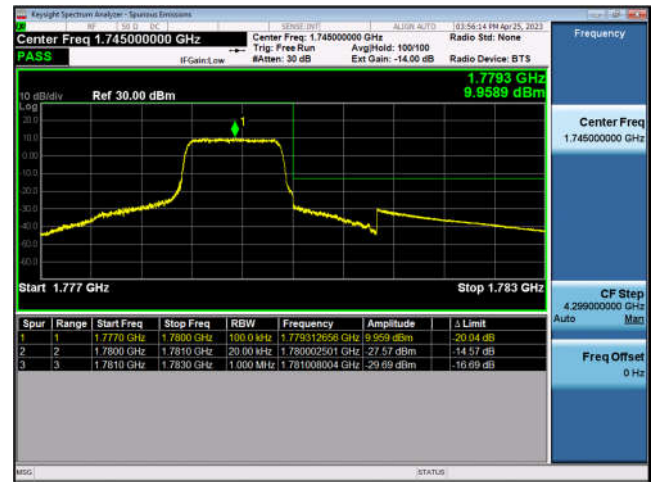

FDD66-1.4MHz-16QAM-HCH-6RB#0