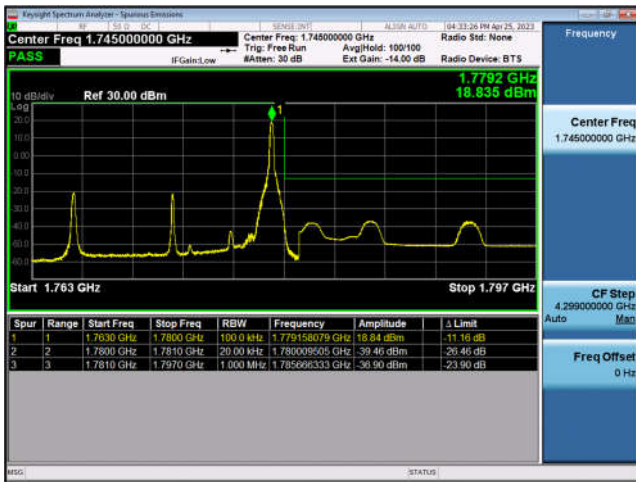

FDD66-10MHz-16QAM-HCH-1RB#49

FDD66-10MHz-QPSK-HCH-50RB#0

FDD66-10MHz-16QAM-HCH-50RB#0

FDD66-15MHz-QPSK-LCH-1RB#0

FDD66-15MHz-16QAM-LCH-1RB#0

FDD66-15MHz-QPSK-LCH-75RB#0

FDD66-15MHz-16QAM-LCH-75RB#0

FDD66-15MHz-QPSK-HCH-1RB#74