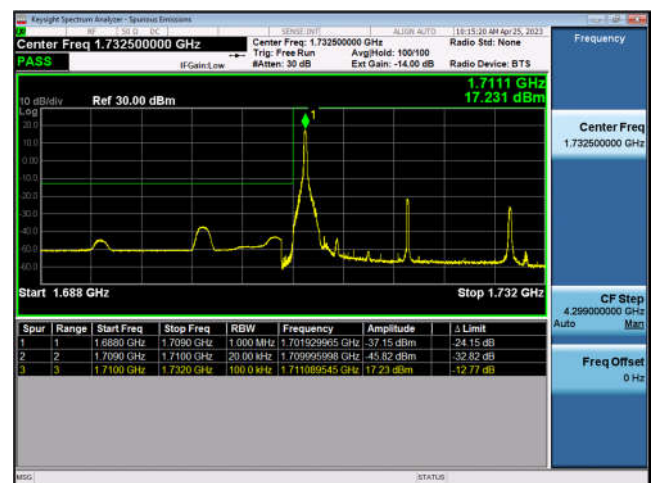

FDD4-20MHz-16QAM-LCH-1RB#0