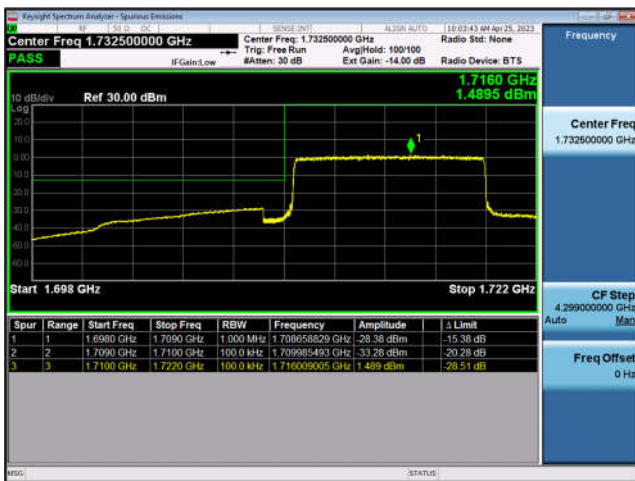

FDD4-5MHz-QPSK-HCH-25RB#0

FDD4-5MHz-16QAM-HCH-25RB#0

FDD4-10MHz-QPSK-LCH-1RB#0

FDD4-10MHz-16QAM-LCH-1RB#0

FDD4-10MHz-QPSK-LCH-50RB#0

FDD4-10MHz-16QAM-LCH-50RB#0

FDD4-10MHz-QPSK-HCH-1RB#49

FDD4-10MHz-16QAM-HCH-1RB#49