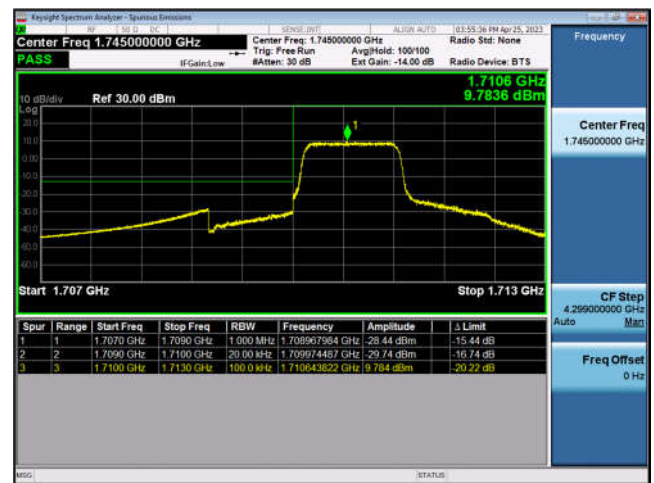

FDD12-10MHz-QPSK-HCH-1RB#49

FDD12-10MHz-16QAM-HCH-1RB#49

LTE Band 66:

FDD66-1.4MHz-QPSK-LCH-1RB#0

FDD66-1.4MHz-16QAM-LCH-1RB#0

FDD66-1.4MHz-QPSK-LCH-6RB#0

FDD66-1.4MHz-16QAM-LCH-6RB#0

FDD66-1.4MHz-QPSK-HCH-1RB#5