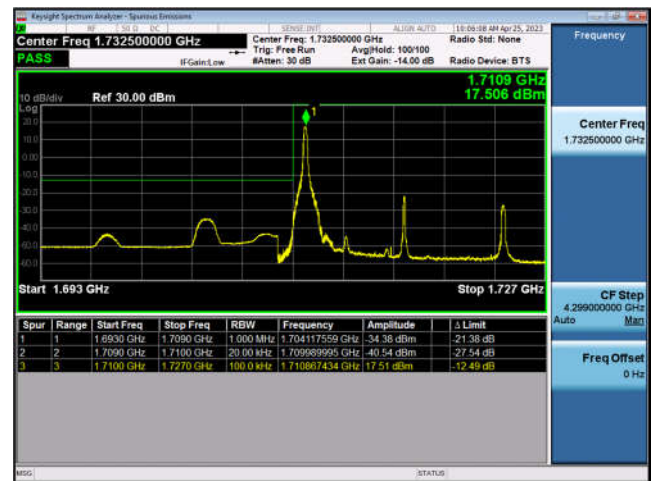

FDD4-10MHz-QPSK-HCH-50RB#0

FDD4-10MHz-16QAM-HCH-50RB#0

FDD4-15MHz-QPSK-LCH-1RB#0

FDD4-15MHz-16QAM-LCH-1RB#0

FDD4-15MHz-QPSK-LCH-75RB#0

FDD4-15MHz-16QAM-LCH-75RB#0

FDD4-15MHz-QPSK-HCH-1RB#74

FDD4-15MHz-16QAM-HCH-1RB#74