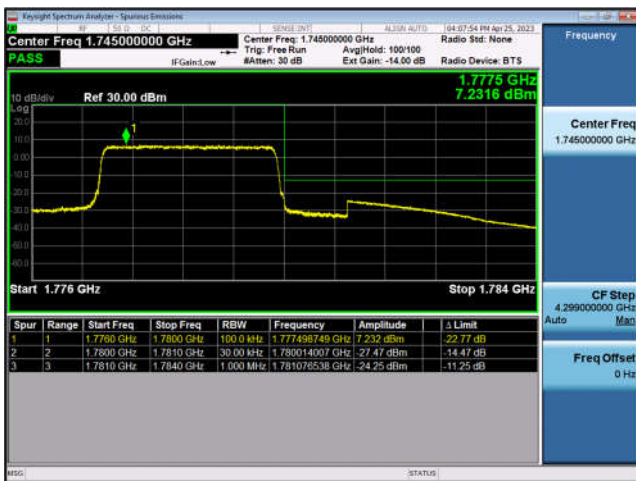

FDD66-3MHz-QPSK-HCH-15RB#0