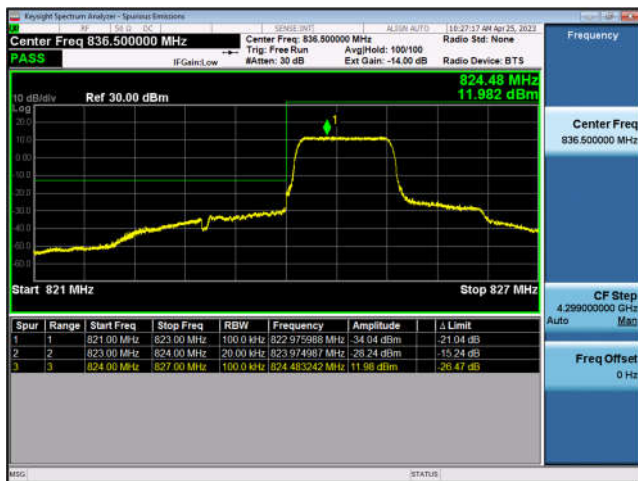

FDD4-20MHz-QPSK-HCH-100RB#0

FDD4-20MHz-16QAM-HCH-100RB#0

LTE Band 5:

FDD5-1.4MHz-QPSK-LCH-1RB#0

FDD5-1.4MHz-16QAM-LCH-1RB#0

FDD5-1.4MHz-QPSK-LCH-6RB#0

FDD5-1.4MHz-16QAM-LCH-6RB#0

FDD5-1.4MHz-QPSK-HCH-1RB#5