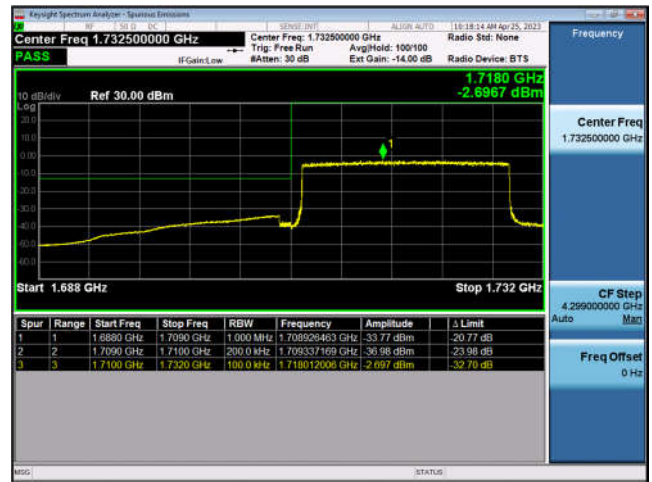

FDD4-15MHz-QPSK-HCH-75RB#0

FDD4-15MHz-16QAM-HCH-75RB#0

FDD4-20MHz-QPSK-LCH-1RB#0

FDD4-20MHz-16QAM-LCH-1RB#0

FDD4-20MHz-QPSK-LCH-100RB#0

FDD4-20MHz-16QAM-LCH-100RB#0

FDD4-20MHz-QPSK-HCH-1RB#99

FDD4-20MHz-16QAM-HCH-1RB#99

FDD4-20MHz-QPSK-HCH-100RB#0

FDD4-20MHz-16QAM-HCH-100RB#0

LTE Band 5:

FDD5-1.4MHz-QPSK-LCH-1RB#0

FDD5-1.4MHz-16QAM-LCH-1RB#0

FDD5-1.4MHz-QPSK-LCH-6RB#0

FDD5-1.4MHz-16QAM-LCH-6RB#0

FDD5-1.4MHz-QPSK-HCH-1RB#5