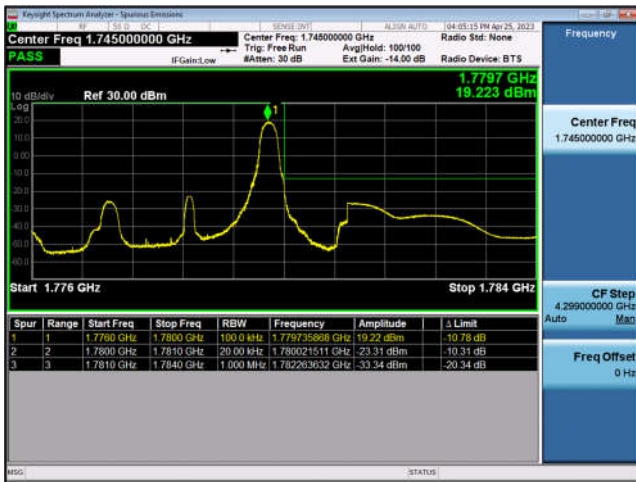

FDD66-3MHz-QPSK-HCH-1RB#14