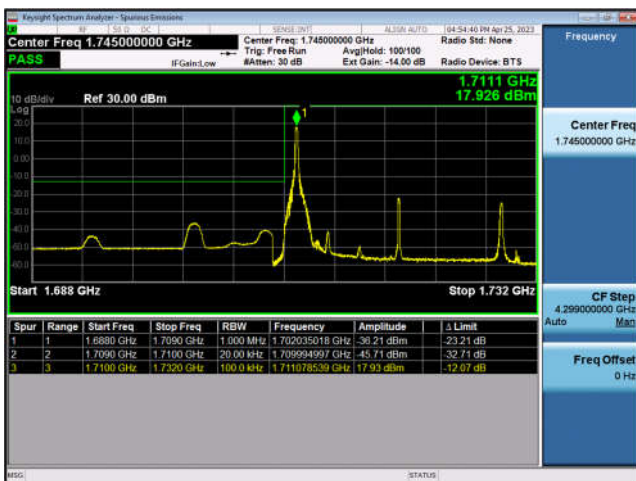

FDD66-15MHz-16QAM-HCH-1RB#74

FDD66-15MHz-QPSK-HCH-75RB#0

FDD66-15MHz-16QAM-HCH-75RB#0

FDD66-20MHz-QPSK-LCH-1RB#0

FDD66-20MHz-16QAM-LCH-1RB#0