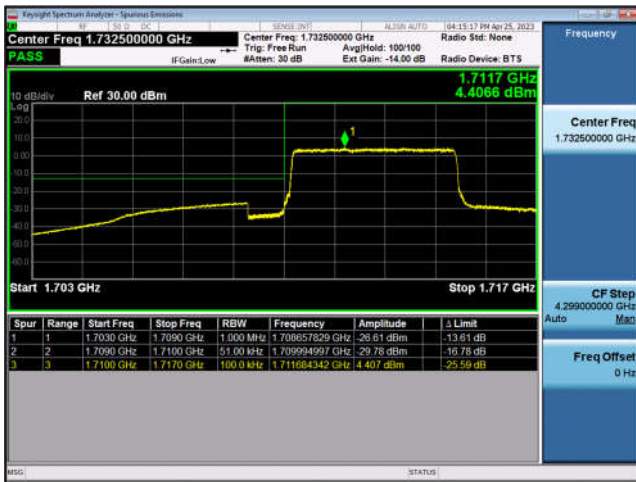

FDD66-3MHz-16QAM-HCH-1RB#14

FDD66-3MHz-QPSK-HCH-15RB#0

FDD66-3MHz-16QAM-HCH-15RB#0

FDD66-5MHz-QPSK-LCH-1RB#0

FDD66-5MHz-16QAM-LCH-1RB#0

FDD66-5MHz-QPSK-LCH-25RB#0

FDD66-5MHz-16QAM-LCH-25RB#0

FDD66-5MHz-QPSK-HCH-1RB#24