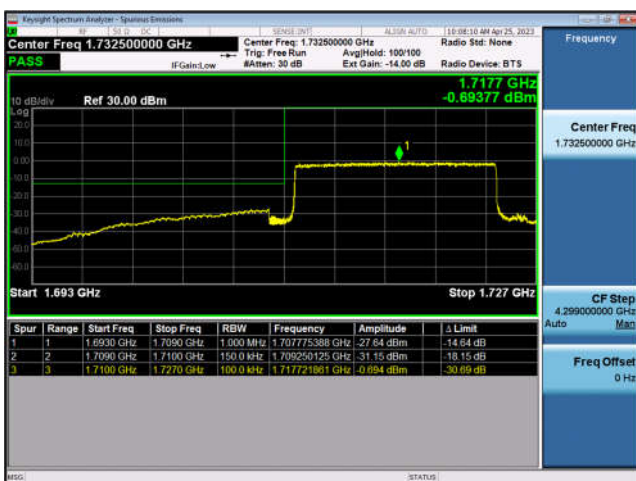

FDD4-10MHz-QPSK-HCH-50RB#0

FDD4-10MHz-16QAM-HCH-50RB#0

FDD4-15MHz-QPSK-LCH-1RB#0

FDD4-15MHz-16QAM-LCH-1RB#0

FDD4-15MHz-QPSK-LCH-75RB#0

FDD4-15MHz-16QAM-LCH-75RB#0

FDD4-15MHz-QPSK-HCH-1RB#74

FDD4-15MHz-16QAM-HCH-1RB#74