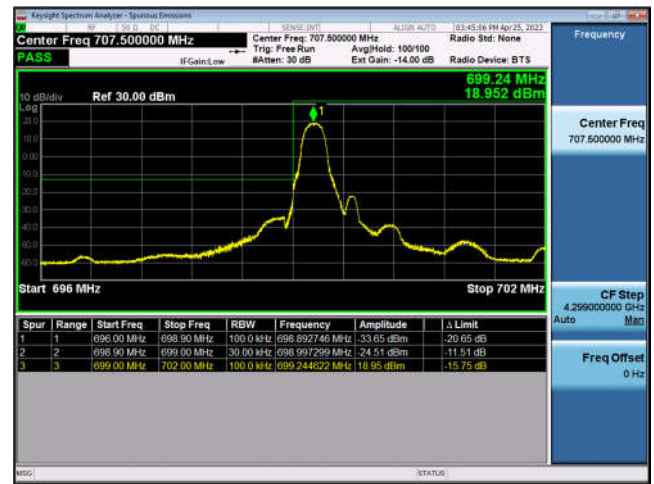

FDD5-10MHz-16QAM-HCH-1RB#49

FDD5-10MHz-QPSK-HCH-50RB#0

FDD5-10MHz-16QAM-HCH-50RB#0

LTE Band 12:

FDD12-1.4MHz-QPSK-LCH-1RB#0

FDD12-1.4MHz-16QAM-LCH-1RB#0

FDD12-1.4MHz-QPSK-LCH-6RB#0

FDD12-1.4MHz-16QAM-LCH-6RB#0