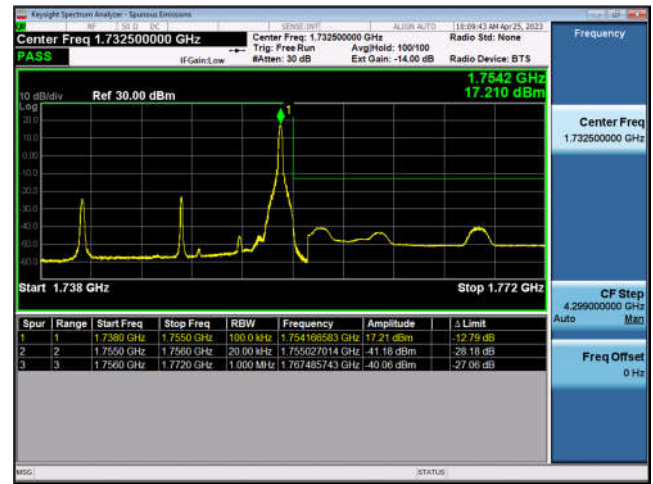

FDD4-10MHz-QPSK-HCH-50RB#0

FDD4-10MHz-16QAM-HCH-50RB#0

FDD4-15MHz-QPSK-LCH-1RB#0

FDD4-15MHz-16QAM-LCH-1RB#0

FDD4-15MHz-QPSK-LCH-75RB#0

FDD4-15MHz-16QAM-LCH-75RB#0

FDD4-15MHz-QPSK-HCH-1RB#74

FDD4-15MHz-16QAM-HCH-1RB#74