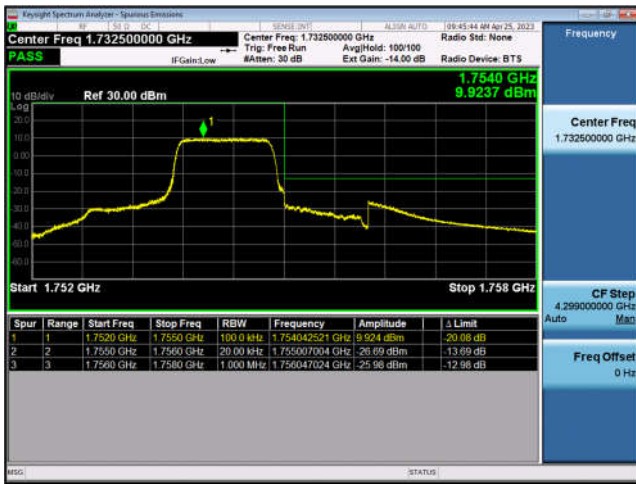

FDD4-1.4MHz-QPSK-HCH-6RB#0

FDD4-1.4MHz-16QAM-HCH-6RB#0

FDD4-3MHz-QPSK-LCH-1RB#0

FDD4-3MHz-16QAM-LCH-1RB#0

FDD4-3MHz-QPSK-LCH-15RB#0

FDD4-3MHz-16QAM-LCH-15RB#0

FDD4-3MHz-QPSK-HCH-1RB#14

FDD4-3MHz-16QAM-HCH-1RB#14