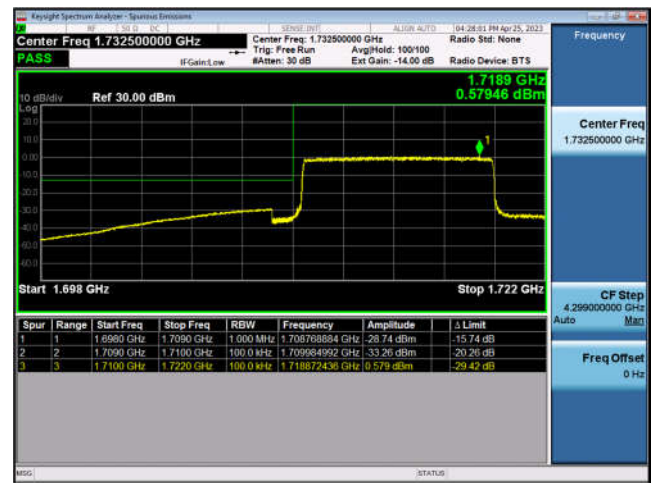

FDD66-5MHz-16QAM-HCH-1RB#24

FDD66-5MHz-QPSK-HCH-25RB#0

FDD66-5MHz-16QAM-HCH-25RB#0

FDD66-10MHz-QPSK-LCH-1RB#0

FDD66-10MHz-16QAM-LCH-1RB#0

FDD66-10MHz-QPSK-LCH-50RB#0

FDD66-10MHz-16QAM-LCH-50RB#0

FDD66-10MHz-QPSK-HCH-1RB#49