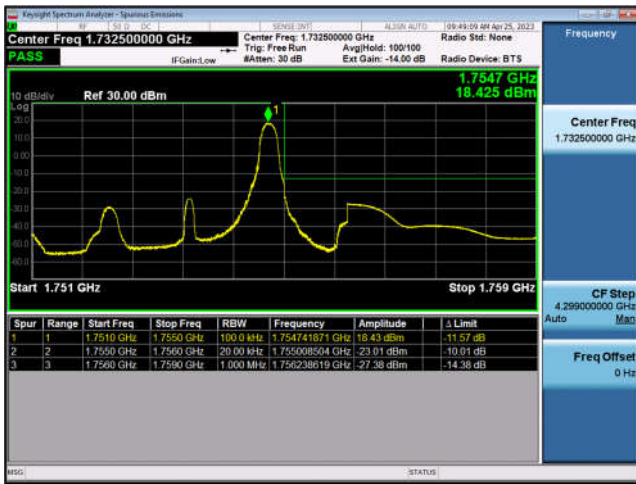

FDD4-1.4MHz-QPSK-HCH-6RB#0

FDD4-1.4MHz-16QAM-HCH-6RB#0

FDD4-3MHz-QPSK-LCH-1RB#0

FDD4-3MHz-16QAM-LCH-1RB#0

FDD4-3MHz-QPSK-LCH-15RB#0

FDD4-3MHz-16QAM-LCH-15RB#0

FDD4-3MHz-QPSK-HCH-1RB#14

FDD4-3MHz-16QAM-HCH-1RB#14