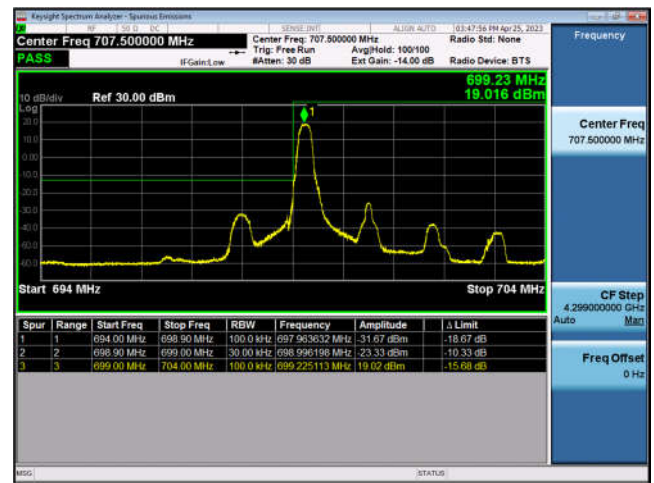

FDD12-3MHz-16QAM-LCH-1RB#0