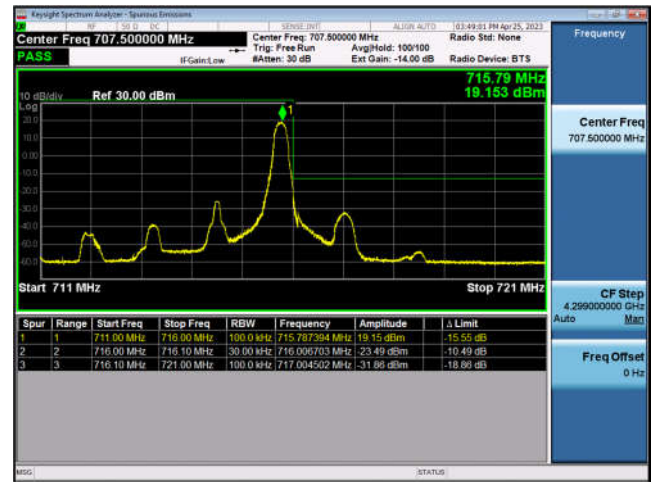

FDD12-3MHz-16QAM-HCH-1RB#14