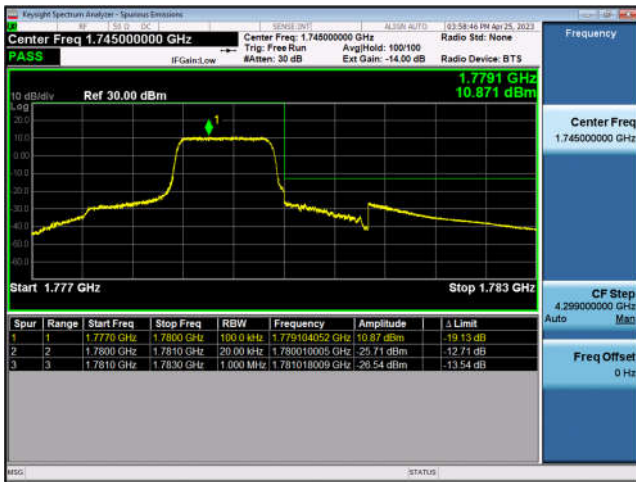

FDD66-1.4MHz-QPSK-HCH-6RB#0