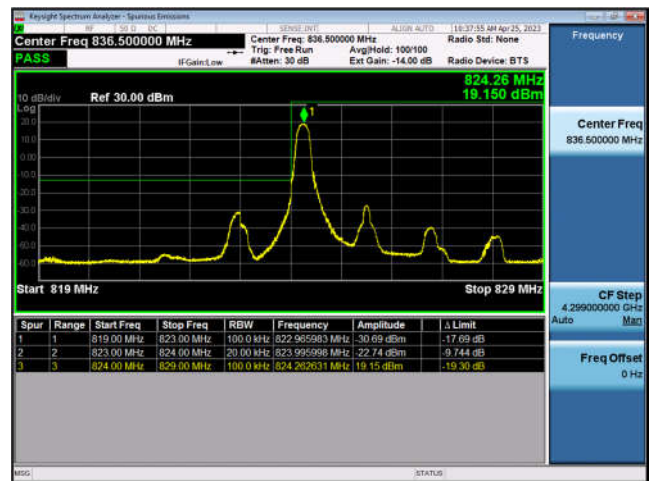

FDD5-3MHz-16QAM-LCH-1RB#0