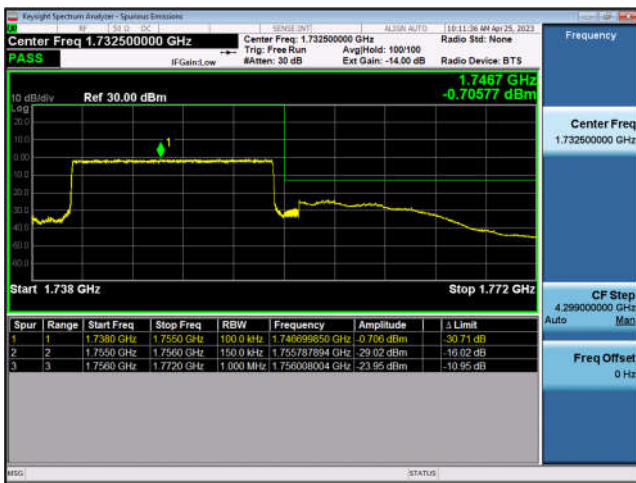

FDD4-15MHz-QPSK-HCH-75RB#0