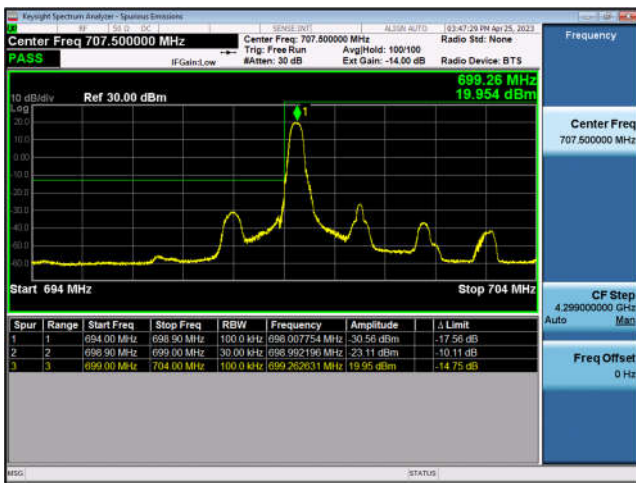

FDD12-3MHz-QPSK-LCH-1RB#0