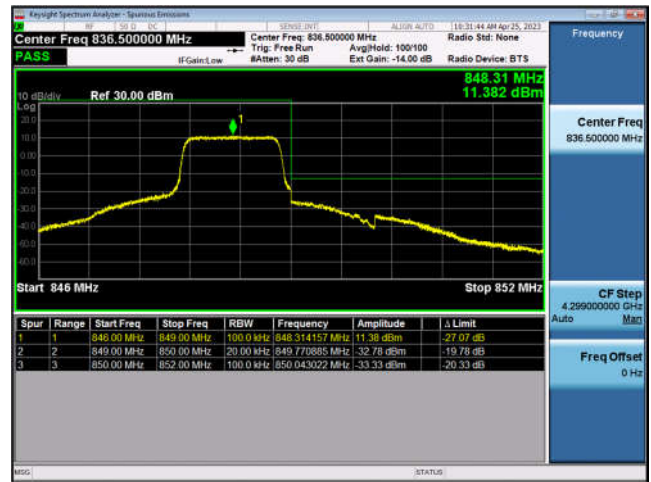

FDD5-1.4MHz-16QAM-HCH-6RB#0