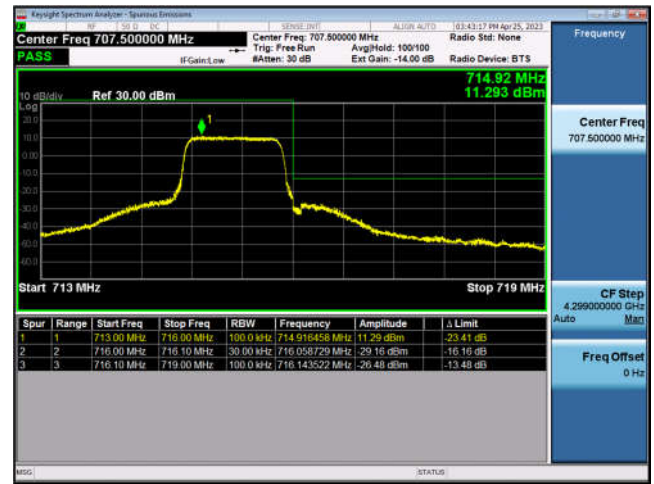

FDD12-1.4MHz-16QAM-HCH-6RB#0