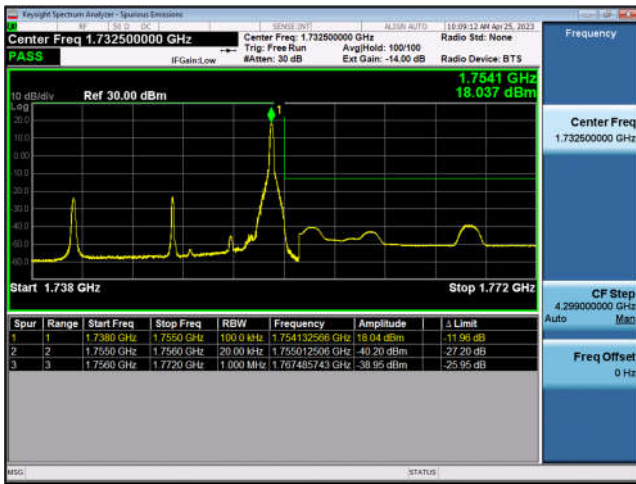

FDD4-10MHz-QPSK-HCH-50RB#0

FDD4-10MHz-16QAM-HCH-50RB#0

FDD4-15MHz-QPSK-LCH-1RB#0

FDD4-15MHz-16QAM-LCH-1RB#0

FDD4-15MHz-QPSK-LCH-75RB#0

FDD4-15MHz-16QAM-LCH-75RB#0

FDD4-15MHz-QPSK-HCH-1RB#74

FDD4-15MHz-16QAM-HCH-1RB#74