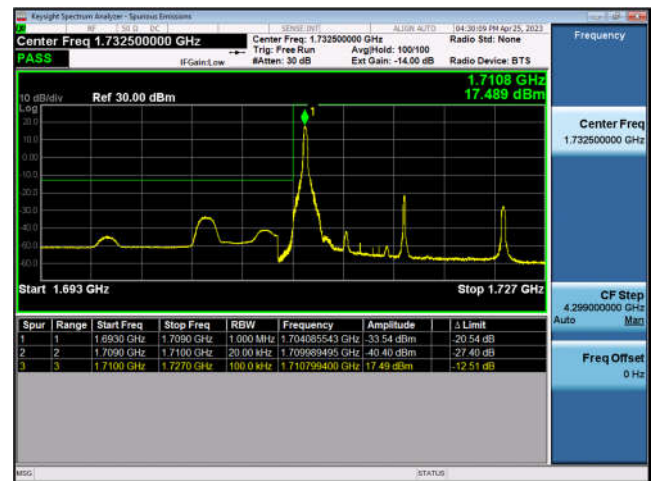

FDD66-10MHz-16QAM-HCH-1RB#49

FDD66-10MHz-QPSK-HCH-50RB#0

FDD66-10MHz-16QAM-HCH-50RB#0

FDD66-15MHz-QPSK-LCH-1RB#0

FDD66-15MHz-16QAM-LCH-1RB#0

FDD66-15MHz-QPSK-LCH-75RB#0

FDD66-15MHz-16QAM-LCH-75RB#0

FDD66-15MHz-QPSK-HCH-1RB#74