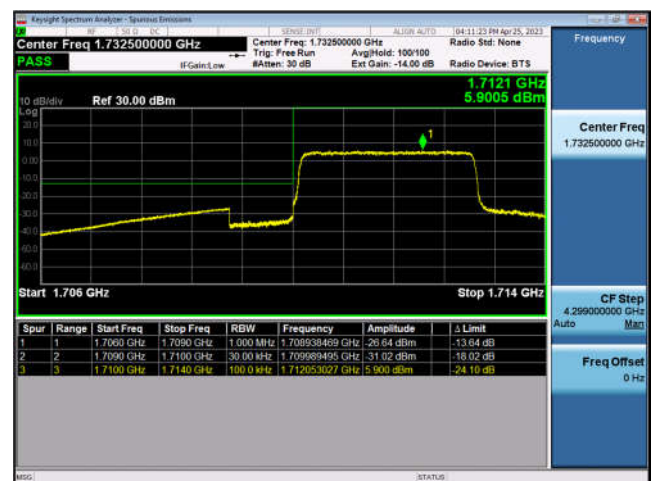

FDD66-3MHz-16QAM-LCH-15RB#0