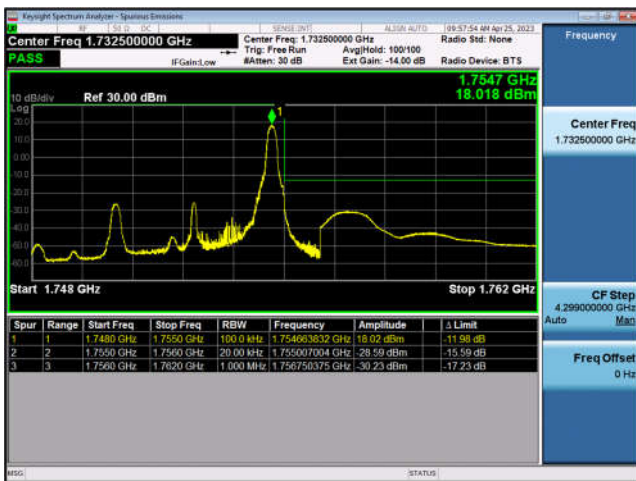

FDD4-3MHz-QPSK-HCH-15RB#0

FDD4-3MHz-16QAM-HCH-15RB#0

FDD4-5MHz-QPSK-LCH-1RB#0

FDD4-5MHz-16QAM-LCH-1RB#0

FDD4-5MHz-QPSK-LCH-25RB#0

FDD4-5MHz-16QAM-LCH-25RB#0

FDD4-5MHz-QPSK-HCH-1RB#24

FDD4-5MHz-16QAM-HCH-1RB#24