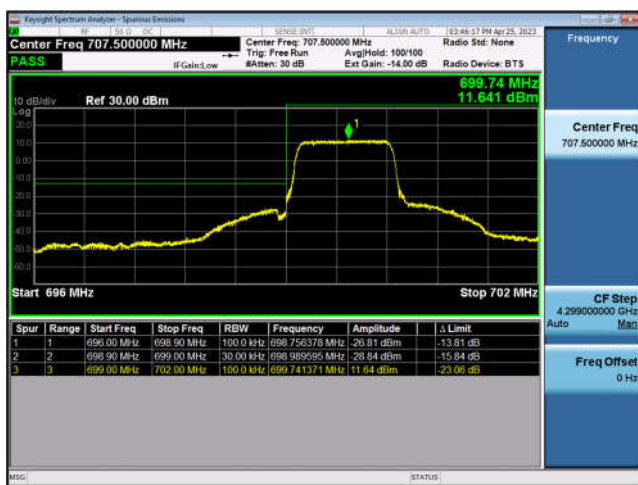

FDD5-10MHz-16QAM-HCH-1RB#49

FDD5-10MHz-QPSK-HCH-50RB#0

FDD5-10MHz-16QAM-HCH-50RB#0

LTE Band 12:

FDD12-1.4MHz-QPSK-LCH-1RB#0

FDD12-1.4MHz-16QAM-LCH-1RB#0

FDD12-1.4MHz-QPSK-LCH-6RB#0

FDD12-1.4MHz-16QAM-LCH-6RB#0