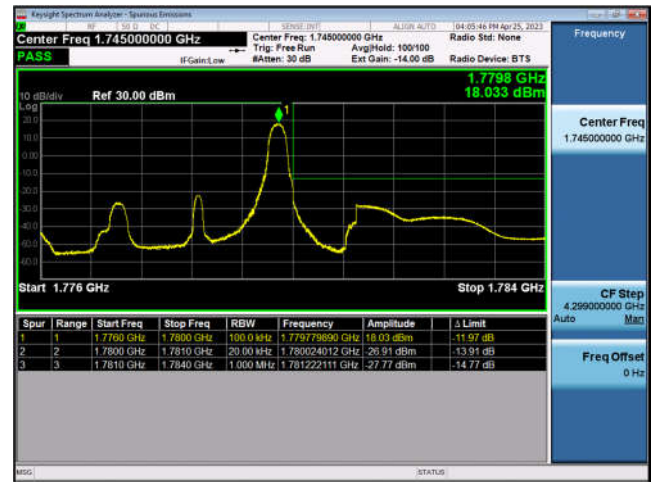

FDD66-3MHz-16QAM-HCH-1RB#14