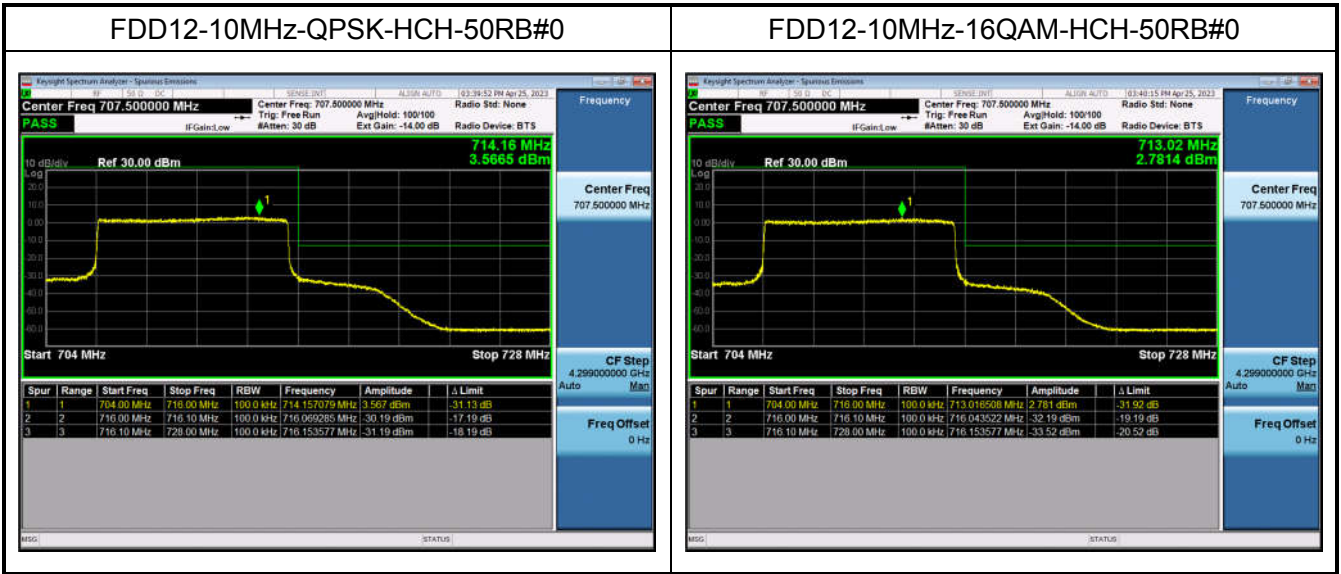

FDD12-10MHz-QPSK-HCH-1RB#49

FDD12-10MHz-16QAM-HCH-1RB#49

LTE Band 66:

FDD66-1.4MHz-QPSK-LCH-1RB#0

FDD66-1.4MHz-16QAM-LCH-1RB#0

FDD66-1.4MHz-QPSK-LCH-6RB#0

FDD66-1.4MHz-16QAM-LCH-6RB#0

FDD66-1.4MHz-QPSK-HCH-1RB#5