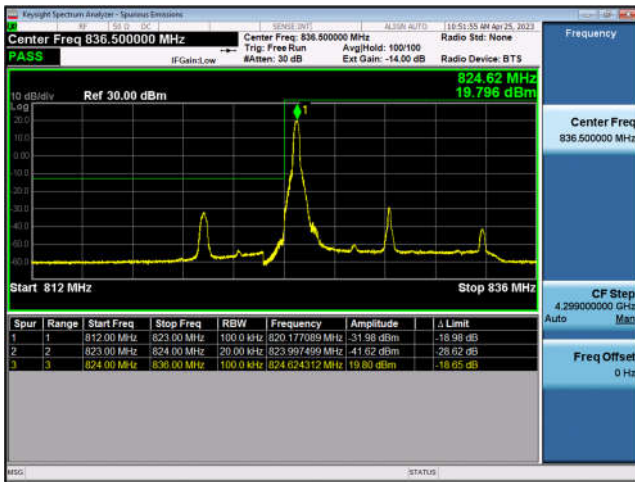

FDD5-5MHz-16QAM-HCH-1RB#24

FDD5-5MHz-QPSK-HCH-25RB#0

FDD5-5MHz-16QAM-HCH-25RB#0

FDD5-10MHz-QPSK-LCH-1RB#0

FDD5-10MHz-16QAM-LCH-1RB#0

FDD5-10MHz-QPSK-LCH-50RB#0

FDD5-10MHz-16QAM-LCH-50RB#0

FDD5-10MHz-QPSK-HCH-1RB#49