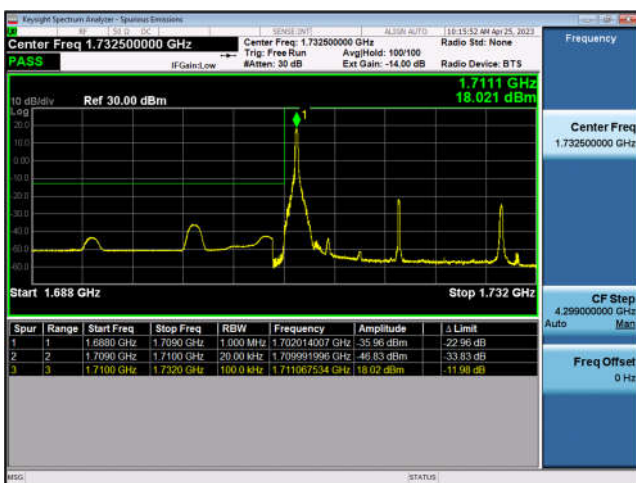

FDD4-20MHz-QPSK-LCH-1RB#0