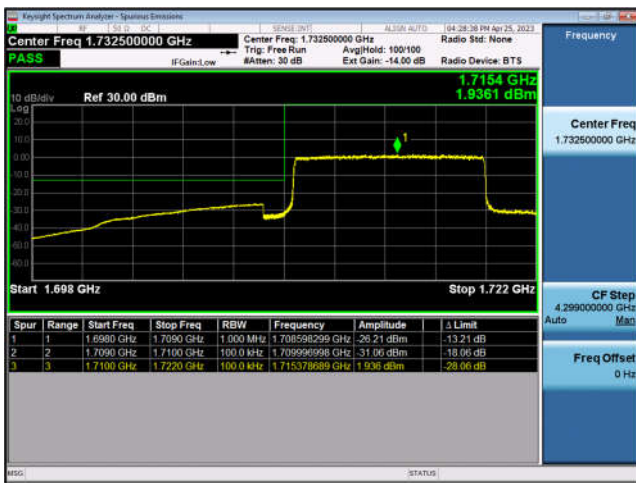

FDD66-5MHz-16QAM-HCH-1RB#24

FDD66-5MHz-QPSK-HCH-25RB#0

FDD66-5MHz-16QAM-HCH-25RB#0

FDD66-10MHz-QPSK-LCH-1RB#0

FDD66-10MHz-16QAM-LCH-1RB#0

FDD66-10MHz-QPSK-LCH-50RB#0

FDD66-10MHz-16QAM-LCH-50RB#0

FDD66-10MHz-QPSK-HCH-1RB#49