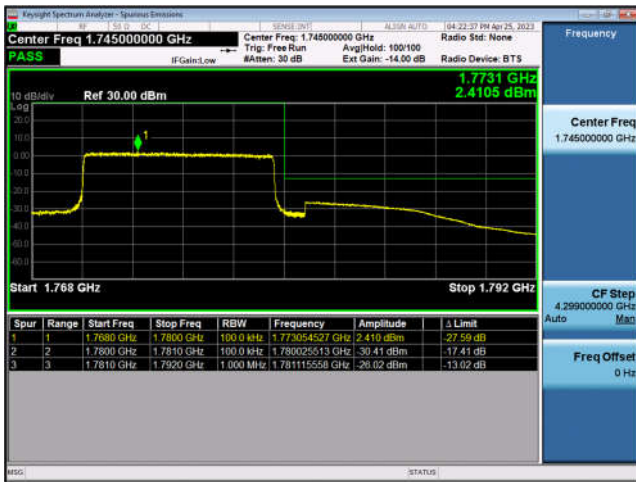

FDD66-10MHz-QPSK-HCH-50RB#0