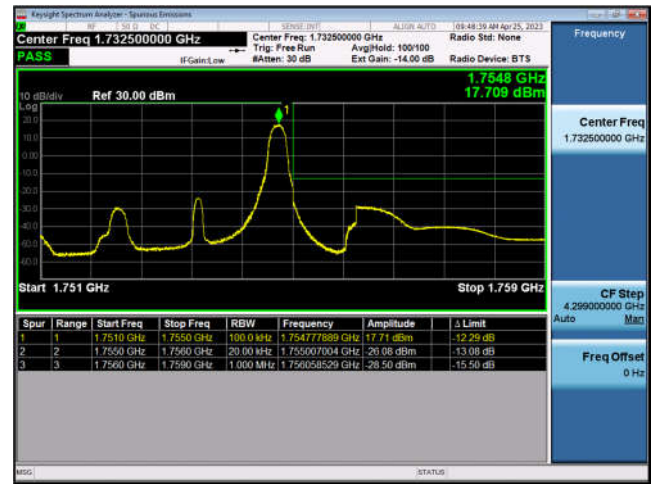

FDD4-1.4MHz-QPSK-HCH-6RB#0

FDD4-1.4MHz-16QAM-HCH-6RB#0

FDD4-3MHz-QPSK-LCH-1RB#0

FDD4-3MHz-16QAM-LCH-1RB#0

FDD4-3MHz-QPSK-LCH-15RB#0

FDD4-3MHz-16QAM-LCH-15RB#0

FDD4-3MHz-QPSK-HCH-1RB#14

FDD4-3MHz-16QAM-HCH-1RB#14