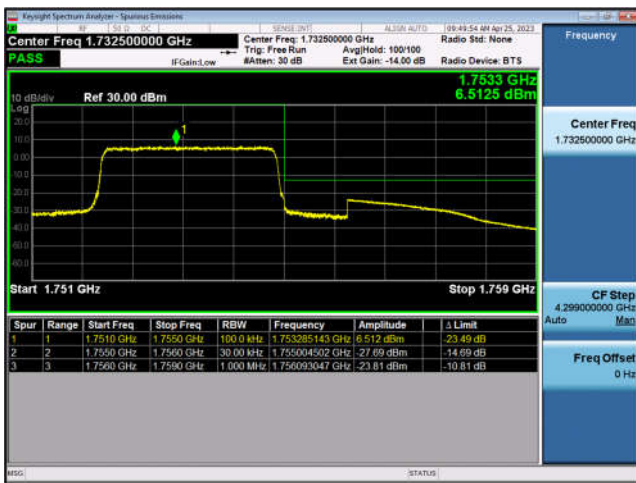

FDD4-3MHz-QPSK-HCH-15RB#0