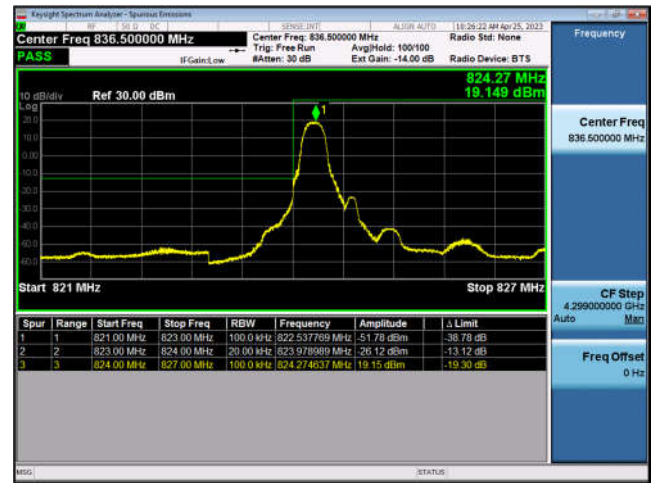

FDD4-20MHz-QPSK-HCH-100RB#0

FDD4-20MHz-16QAM-HCH-100RB#0

LTE Band 5:

FDD5-1.4MHz-QPSK-LCH-1RB#0

FDD5-1.4MHz-16QAM-LCH-1RB#0

FDD5-1.4MHz-QPSK-LCH-6RB#0

FDD5-1.4MHz-16QAM-LCH-6RB#0

FDD5-1.4MHz-QPSK-HCH-1RB#5