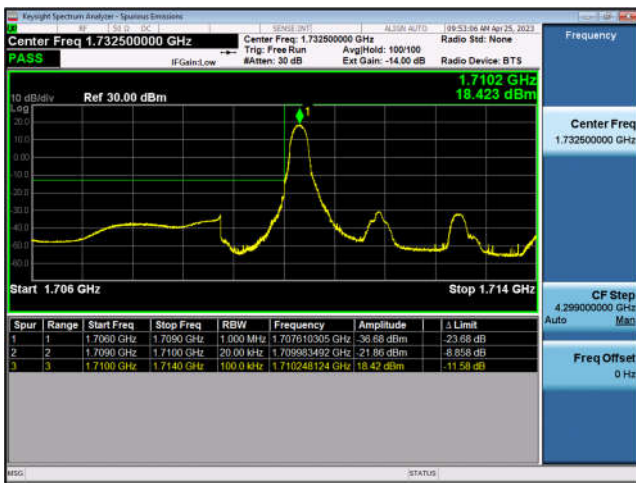

FDD4-1.4MHz-QPSK-HCH-6RB#0

FDD4-1.4MHz-16QAM-HCH-6RB#0

FDD4-3MHz-QPSK-LCH-1RB#0

FDD4-3MHz-16QAM-LCH-1RB#0

FDD4-3MHz-QPSK-LCH-15RB#0

FDD4-3MHz-16QAM-LCH-15RB#0

FDD4-3MHz-QPSK-HCH-1RB#14

FDD4-3MHz-16QAM-HCH-1RB#14