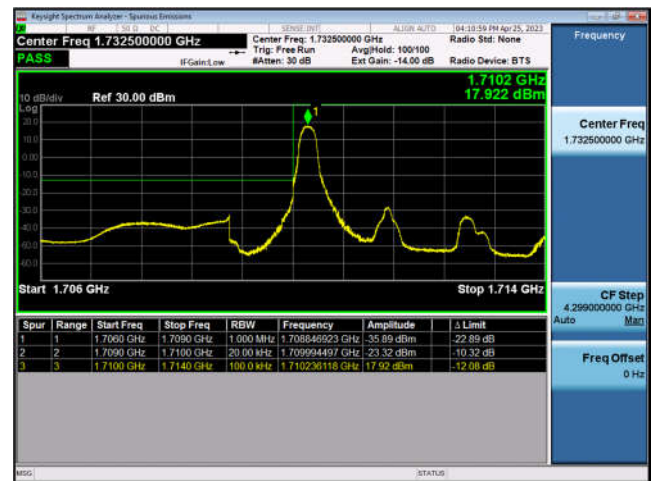

FDD66-3MHz-16QAM-LCH-1RB#0