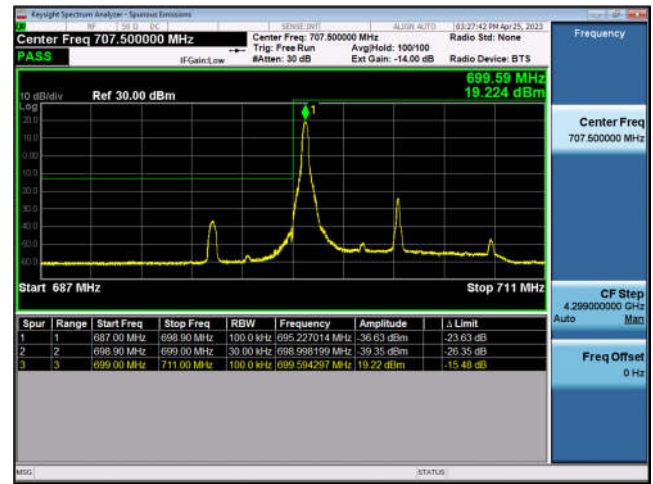

FDD12-10MHz-16QAM-LCH-1RB#0