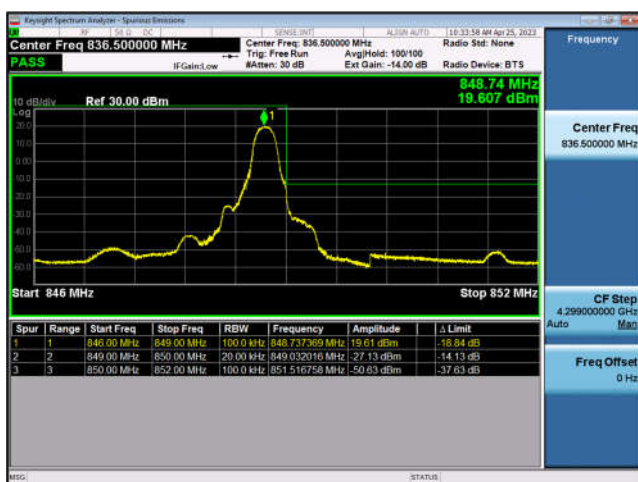

FDD4-20MHz-QPSK-HCH-100RB#0

FDD4-20MHz-16QAM-HCH-100RB#0

LTE Band 5:

FDD5-1.4MHz-QPSK-LCH-1RB#0

FDD5-1.4MHz-16QAM-LCH-1RB#0

FDD5-1.4MHz-QPSK-LCH-6RB#0

FDD5-1.4MHz-16QAM-LCH-6RB#0

FDD5-1.4MHz-QPSK-HCH-1RB#5