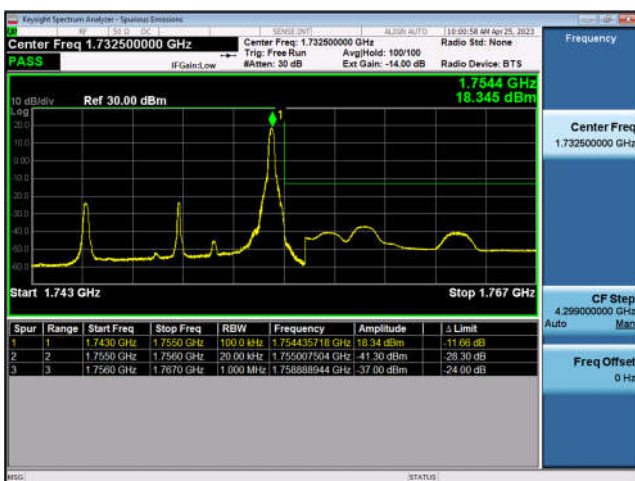

FDD4-5MHz-QPSK-HCH-25RB#0

FDD4-5MHz-16QAM-HCH-25RB#0

FDD4-10MHz-QPSK-LCH-1RB#0

FDD4-10MHz-16QAM-LCH-1RB#0

FDD4-10MHz-QPSK-LCH-50RB#0

FDD4-10MHz-16QAM-LCH-50RB#0

FDD4-10MHz-QPSK-HCH-1RB#49

FDD4-10MHz-16QAM-HCH-1RB#49