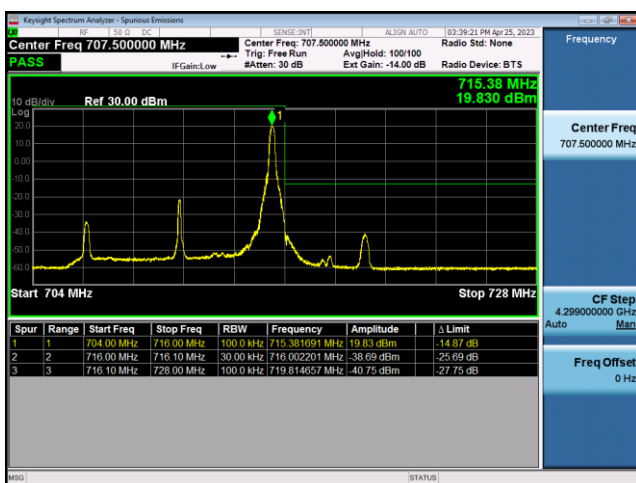

FDD12-10MHz-QPSK-HCH-1RB#49

FDD12-10MHz-16QAM-HCH-1RB#49

LTE Band 66:

FDD66-1.4MHz-QPSK-LCH-1RB#0

FDD66-1.4MHz-16QAM-LCH-1RB#0

FDD66-1.4MHz-QPSK-LCH-6RB#0

FDD66-1.4MHz-16QAM-LCH-6RB#0

FDD66-1.4MHz-QPSK-HCH-1RB#5