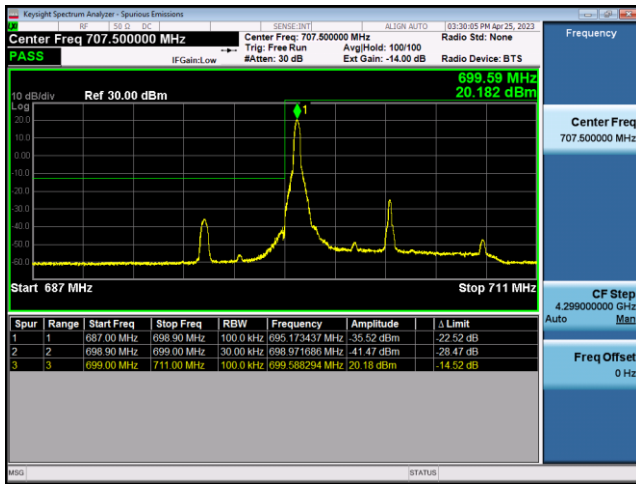

FDD12-10MHz-QPSK-LCH-1RB#0