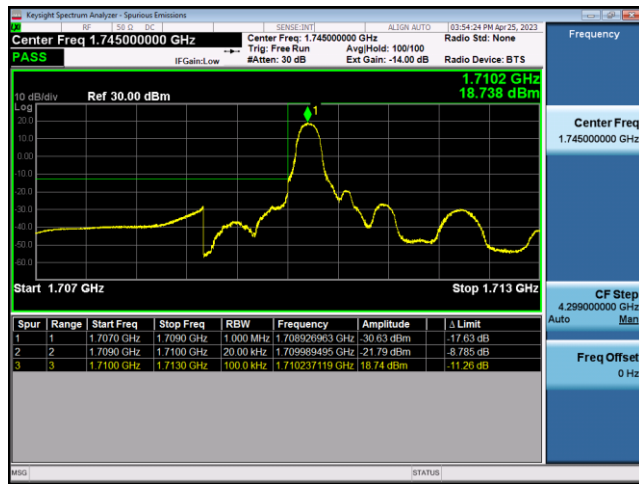

FDD12-10MHz-QPSK-HCH-1RB#49

FDD12-10MHz-16QAM-HCH-1RB#49

LTE Band 66:

FDD66-1.4MHz-QPSK-LCH-1RB#0

FDD66-1.4MHz-16QAM-LCH-1RB#0

FDD66-1.4MHz-QPSK-LCH-6RB#0

FDD66-1.4MHz-16QAM-LCH-6RB#0

FDD66-1.4MHz-QPSK-HCH-1RB#5