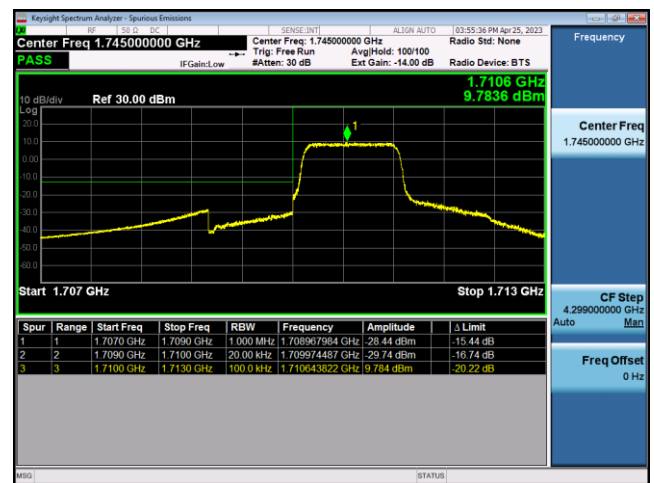

FDD12-10MHz-QPSK-HCH-1RB#49

FDD12-10MHz-16QAM-HCH-1RB#49

LTE Band 66:

FDD66-1.4MHz-QPSK-LCH-1RB#0

FDD66-1.4MHz-16QAM-LCH-1RB#0

FDD66-1.4MHz-QPSK-LCH-6RB#0

FDD66-1.4MHz-16QAM-LCH-6RB#0

FDD66-1.4MHz-QPSK-HCH-1RB#5