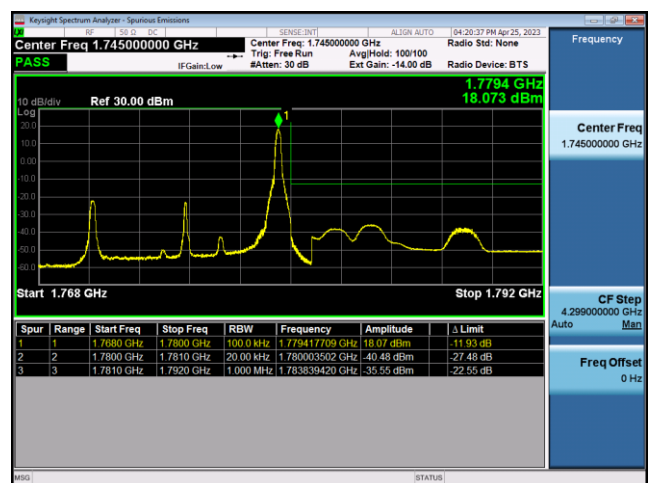

### FDD66-5MHz-16QAM-HCH-25RB#0

FDD66-10MHz-QPSK-LCH-1RB#0

FDD66-10MHz-16QAM-LCH-1RB#0

FDD66-10MHz-QPSK-LCH-50RB#0

FDD66-10MHz-16QAM-LCH-50RB#0

FDD66-10MHz-QPSK-HCH-1RB#49

FDD66-10MHz-16QAM-HCH-1RB#49

FDD66-10MHz-QPSK-HCH-50RB#0