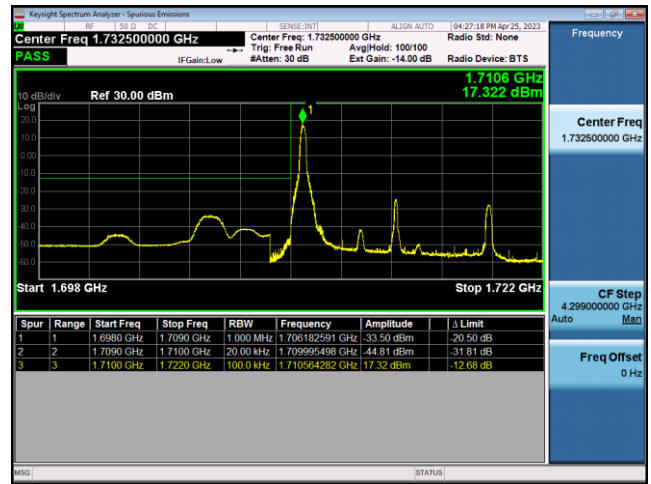

### FDD66-5MHz-16QAM-HCH-25RB#0

FDD66-10MHz-QPSK-LCH-1RB#0

FDD66-10MHz-16QAM-LCH-1RB#0

FDD66-10MHz-QPSK-LCH-50RB#0

FDD66-10MHz-16QAM-LCH-50RB#0

FDD66-10MHz-QPSK-HCH-1RB#49

FDD66-10MHz-16QAM-HCH-1RB#49

FDD66-10MHz-QPSK-HCH-50RB#0