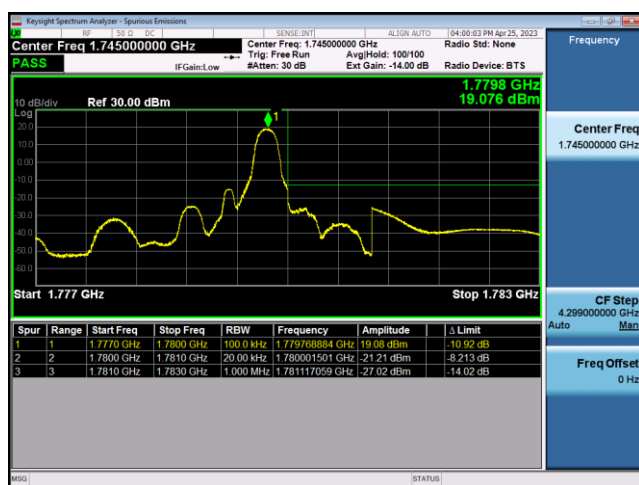

FDD12-10MHz-QPSK-HCH-1RB#49

FDD12-10MHz-16QAM-HCH-1RB#49

LTE Band 66:

FDD66-1.4MHz-QPSK-LCH-1RB#0

FDD66-1.4MHz-16QAM-LCH-1RB#0

FDD66-1.4MHz-QPSK-LCH-6RB#0

FDD66-1.4MHz-16QAM-LCH-6RB#0

FDD66-1.4MHz-QPSK-HCH-1RB#5