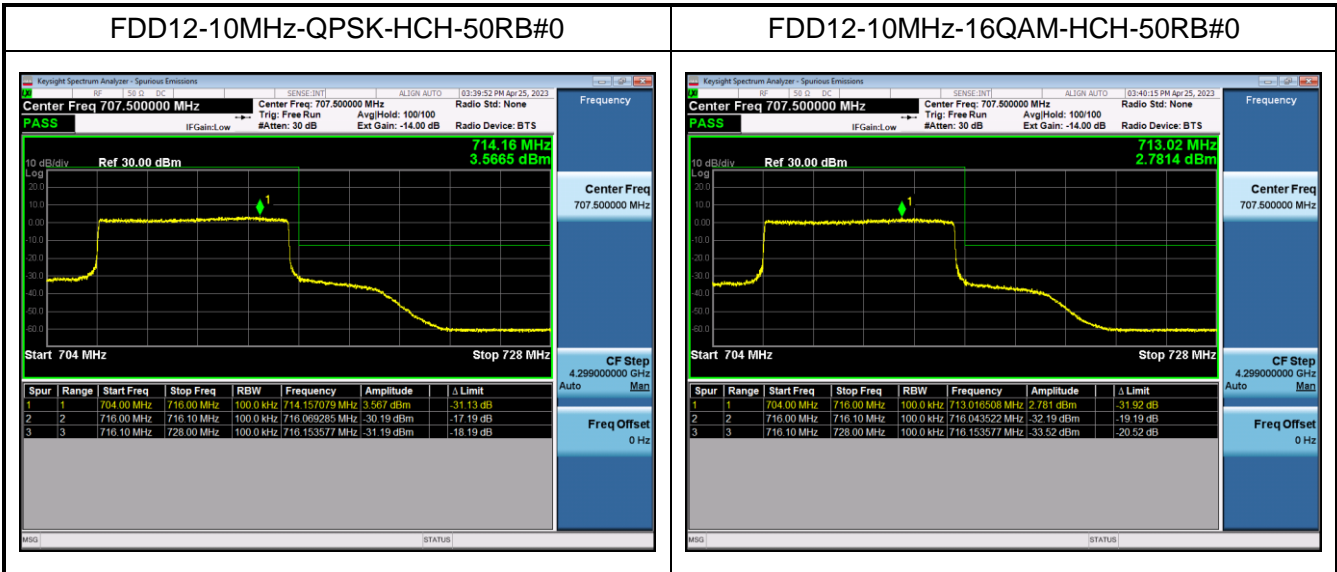

FDD12-5MHz-QPSK-HCH-1RB#24

FDD12-5MHz-16QAM-HCH-1RB#24

FDD12-5MHz-QPSK-HCH-25RB#0

FDD12-5MHz-16QAM-HCH-25RB#0

FDD12-10MHz-QPSK-LCH-1RB#0

FDD12-10MHz-16QAM-LCH-1RB#0

FDD12-10MHz-QPSK-LCH-50RB#0

FDD12-10MHz-16QAM-LCH-50RB#0

FDD12-10MHz-QPSK-HCH-1RB#49

FDD12-10MHz-16QAM-HCH-1RB#49

LTE Band 66:

FDD66-1.4MHz-QPSK-LCH-1RB#0

FDD66-1.4MHz-16QAM-LCH-1RB#0

FDD66-1.4MHz-QPSK-LCH-6RB#0

FDD66-1.4MHz-16QAM-LCH-6RB#0

FDD66-1.4MHz-QPSK-HCH-1RB#5