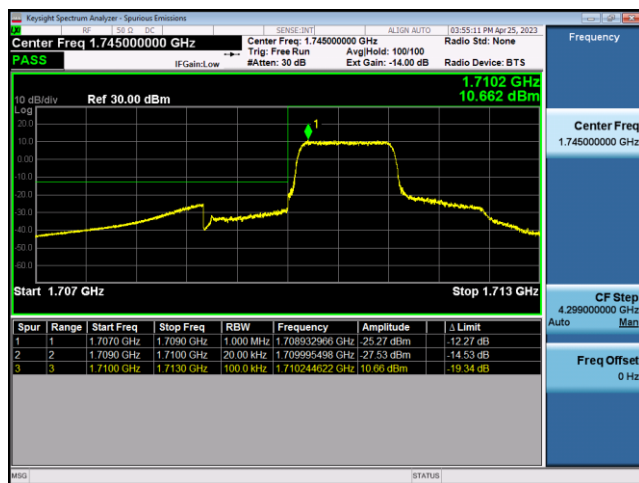

FDD12-10MHz-QPSK-HCH-1RB#49

FDD12-10MHz-16QAM-HCH-1RB#49

LTE Band 66:

FDD66-1.4MHz-QPSK-LCH-1RB#0

FDD66-1.4MHz-16QAM-LCH-1RB#0

FDD66-1.4MHz-QPSK-LCH-6RB#0

FDD66-1.4MHz-16QAM-LCH-6RB#0

FDD66-1.4MHz-QPSK-HCH-1RB#5