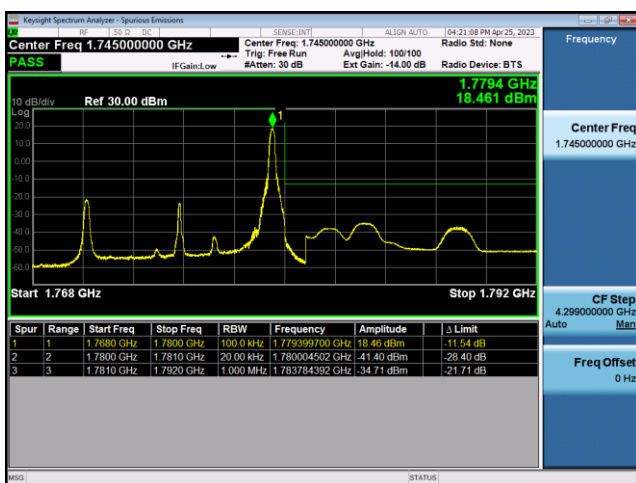

### FDD66-5MHz-16QAM-HCH-25RB#0

FDD66-10MHz-QPSK-LCH-1RB#0

FDD66-10MHz-16QAM-LCH-1RB#0

FDD66-10MHz-QPSK-LCH-50RB#0

FDD66-10MHz-16QAM-LCH-50RB#0

FDD66-10MHz-QPSK-HCH-1RB#49

FDD66-10MHz-16QAM-HCH-1RB#49

FDD66-10MHz-QPSK-HCH-50RB#0