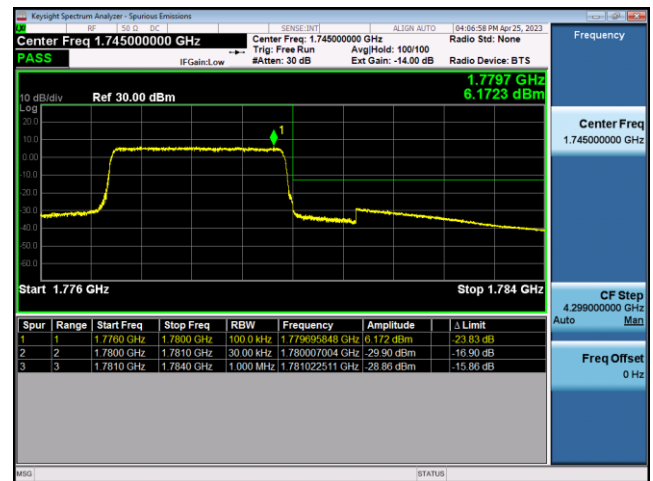

FDD66-3MHz-16QAM-HCH-15RB#0