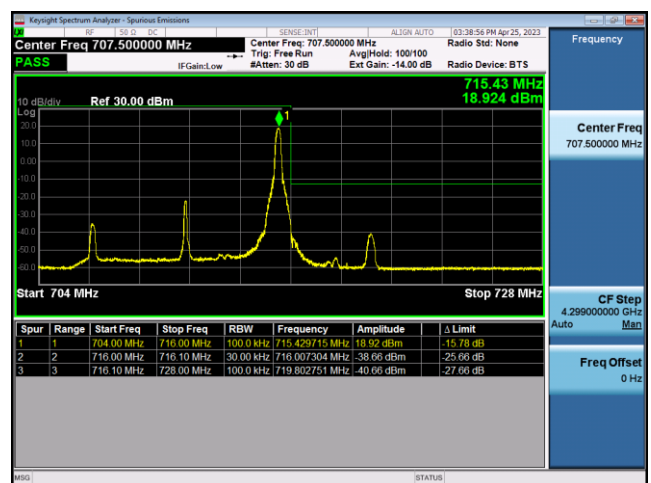

FDD12-10MHz-QPSK-HCH-1RB#49

FDD12-10MHz-16QAM-HCH-1RB#49

LTE Band 66:

FDD66-1.4MHz-QPSK-LCH-1RB#0

FDD66-1.4MHz-16QAM-LCH-1RB#0

FDD66-1.4MHz-QPSK-LCH-6RB#0

FDD66-1.4MHz-16QAM-LCH-6RB#0

FDD66-1.4MHz-QPSK-HCH-1RB#5