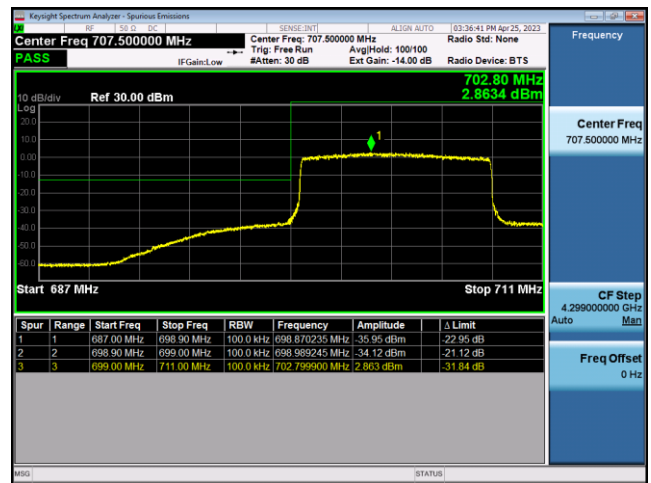

FDD12-5MHz-QPSK-HCH-1RB#24

FDD12-5MHz-16QAM-HCH-1RB#24

FDD12-5MHz-QPSK-HCH-25RB#0

FDD12-5MHz-16QAM-HCH-25RB#0

FDD12-10MHz-QPSK-LCH-1RB#0

FDD12-10MHz-16QAM-LCH-1RB#0

FDD12-10MHz-QPSK-LCH-50RB#0

FDD12-10MHz-16QAM-LCH-50RB#0

FDD12-10MHz-QPSK-HCH-1RB#49

FDD12-10MHz-16QAM-HCH-1RB#49

LTE Band 66:

FDD66-1.4MHz-QPSK-LCH-1RB#0

FDD66-1.4MHz-16QAM-LCH-1RB#0

FDD66-1.4MHz-QPSK-LCH-6RB#0

FDD66-1.4MHz-16QAM-LCH-6RB#0

FDD66-1.4MHz-QPSK-HCH-1RB#5