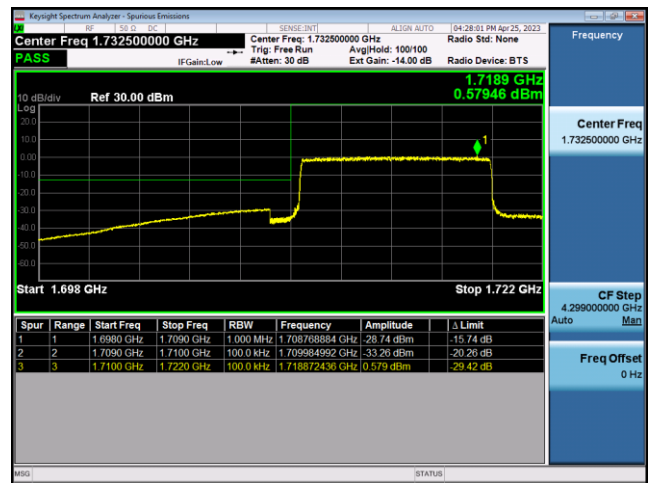

### FDD66-5MHz-16QAM-HCH-25RB#0

FDD66-10MHz-QPSK-LCH-1RB#0

FDD66-10MHz-16QAM-LCH-1RB#0

FDD66-10MHz-QPSK-LCH-50RB#0

FDD66-10MHz-16QAM-LCH-50RB#0

FDD66-10MHz-QPSK-HCH-1RB#49

FDD66-10MHz-16QAM-HCH-1RB#49

FDD66-10MHz-QPSK-HCH-50RB#0