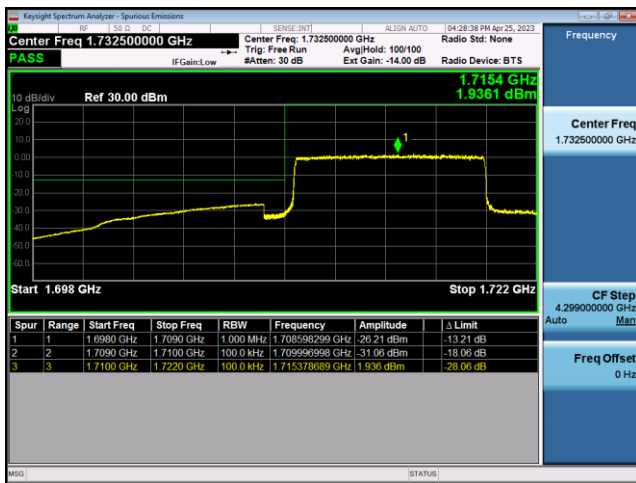

### FDD66-5MHz-16QAM-HCH-25RB#0

FDD66-10MHz-QPSK-LCH-1RB#0

FDD66-10MHz-16QAM-LCH-1RB#0

FDD66-10MHz-QPSK-LCH-50RB#0

FDD66-10MHz-16QAM-LCH-50RB#0

FDD66-10MHz-QPSK-HCH-1RB#49

FDD66-10MHz-16QAM-HCH-1RB#49

FDD66-10MHz-QPSK-HCH-50RB#0