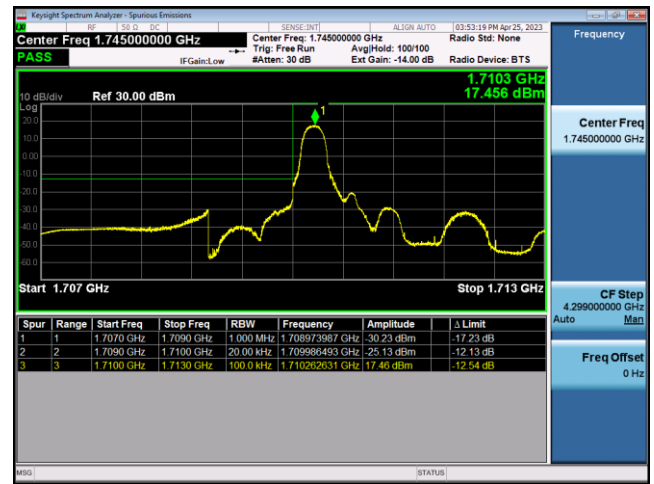

FDD12-10MHz-QPSK-HCH-1RB#49

FDD12-10MHz-16QAM-HCH-1RB#49

LTE Band 66:

FDD66-1.4MHz-QPSK-LCH-1RB#0

FDD66-1.4MHz-16QAM-LCH-1RB#0

FDD66-1.4MHz-QPSK-LCH-6RB#0

FDD66-1.4MHz-16QAM-LCH-6RB#0

FDD66-1.4MHz-QPSK-HCH-1RB#5