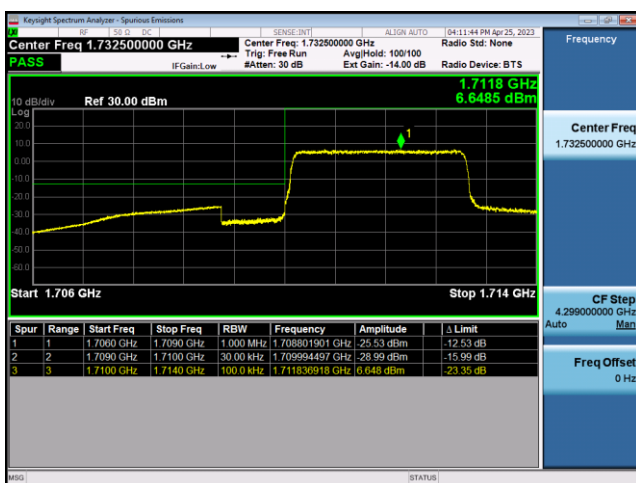

FDD12-10MHz-QPSK-HCH-1RB#49

FDD12-10MHz-16QAM-HCH-1RB#49

LTE Band 66:

FDD66-1.4MHz-QPSK-LCH-1RB#0

FDD66-1.4MHz-16QAM-LCH-1RB#0

FDD66-1.4MHz-QPSK-LCH-6RB#0

FDD66-1.4MHz-16QAM-LCH-6RB#0

FDD66-1.4MHz-QPSK-HCH-1RB#5

FDD66-1.4MHz-16QAM-HCH-1RB#5

FDD66-1.4MHz-QPSK-HCH-6RB#0

FDD66-1.4MHz-16QAM-HCH-6RB#0

FDD66-3MHz-QPSK-LCH-1RB#0

FDD66-3MHz-16QAM-LCH-1RB#0

FDD66-3MHz-QPSK-LCH-15RB#0

FDD66-3MHz-16QAM-LCH-15RB#0

FDD66-3MHz-QPSK-HCH-1RB#14

### FDD66-5MHz-QPSK-LCH-25RB#0