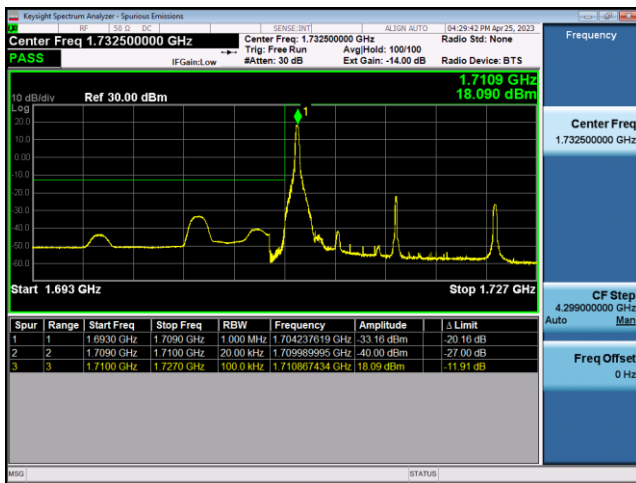

FDD66-15MHz-QPSK-LCH-1RB#0