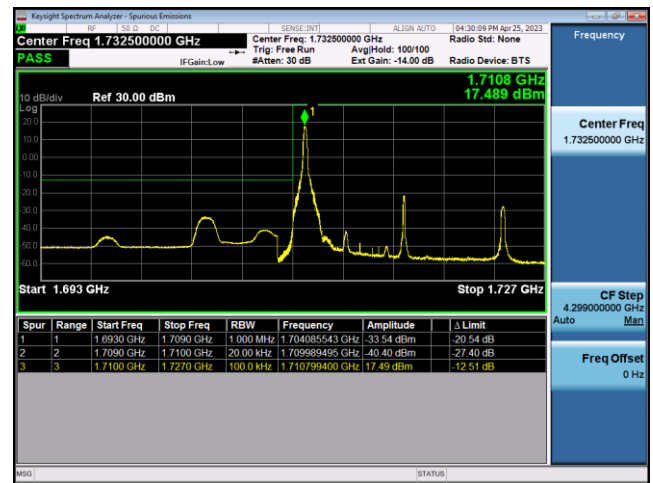

FDD66-15MHz-16QAM-LCH-1RB#0