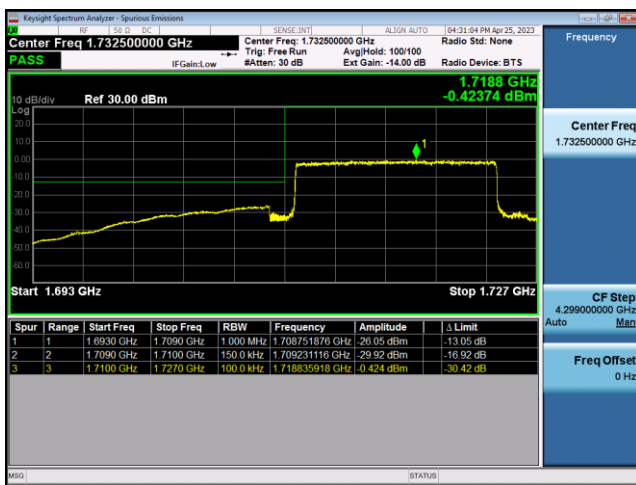

FDD66-10MHz-16QAM-HCH-50RB#0

FDD66-15MHz-QPSK-LCH-1RB#0

FDD66-15MHz-16QAM-LCH-1RB#0

FDD66-15MHz-QPSK-LCH-75RB#0

FDD66-15MHz-16QAM-LCH-75RB#0