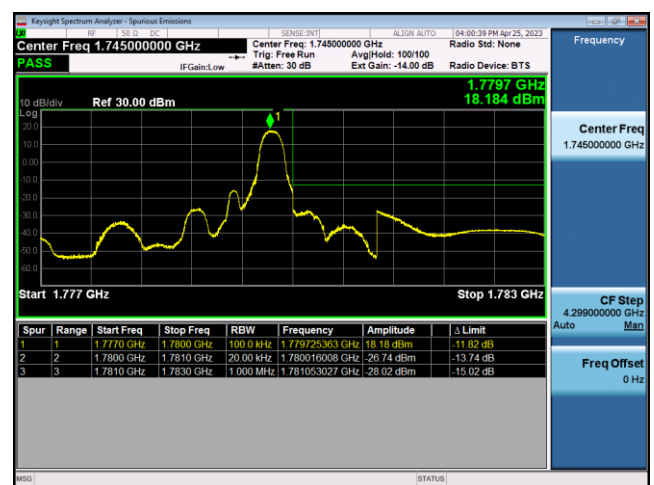

FDD66-1.4MHz-16QAM-HCH-1RB#5