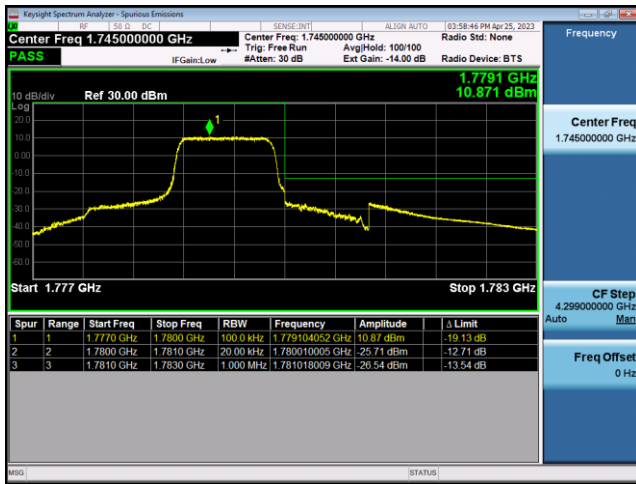

FDD66-1.4MHz-QPSK-HCH-6RB#0