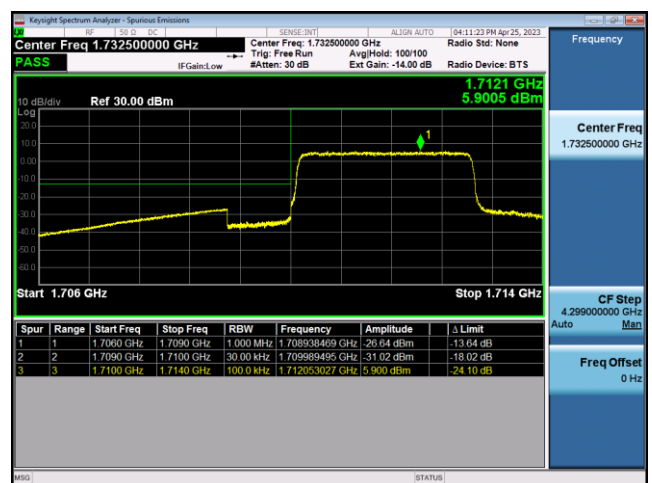

FDD66-1.4MHz-16QAM-HCH-1RB#5

FDD66-1.4MHz-QPSK-HCH-6RB#0

FDD66-1.4MHz-16QAM-HCH-6RB#0

FDD66-3MHz-QPSK-LCH-1RB#0

FDD66-3MHz-16QAM-LCH-1RB#0

FDD66-3MHz-QPSK-LCH-15RB#0

FDD66-3MHz-16QAM-LCH-15RB#0

FDD66-3MHz-QPSK-HCH-1RB#14

### FDD66-5MHz-QPSK-LCH-25RB#0