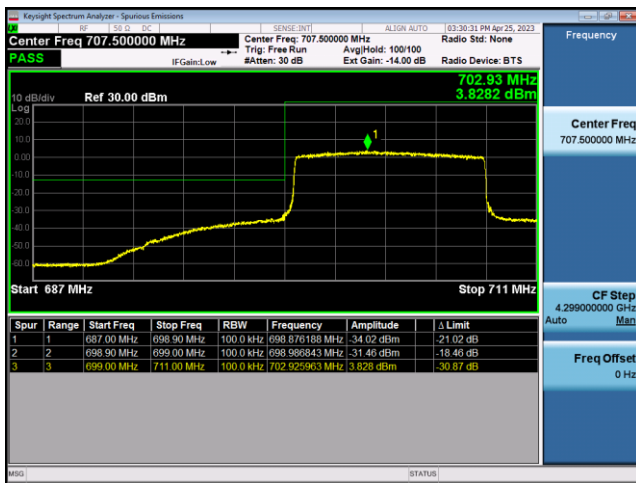

FDD12-5MHz-QPSK-HCH-1RB#24

FDD12-5MHz-16QAM-HCH-1RB#24

FDD12-5MHz-QPSK-HCH-25RB#0

FDD12-5MHz-16QAM-HCH-25RB#0

FDD12-10MHz-QPSK-LCH-1RB#0

FDD12-10MHz-16QAM-LCH-1RB#0

FDD12-10MHz-QPSK-LCH-50RB#0

FDD12-10MHz-16QAM-LCH-50RB#0

FDD12-10MHz-QPSK-HCH-1RB#49

FDD12-10MHz-16QAM-HCH-1RB#49

LTE Band 66:

FDD66-1.4MHz-QPSK-LCH-1RB#0

FDD66-1.4MHz-16QAM-LCH-1RB#0

FDD66-1.4MHz-QPSK-LCH-6RB#0

FDD66-1.4MHz-16QAM-LCH-6RB#0

FDD66-1.4MHz-QPSK-HCH-1RB#5