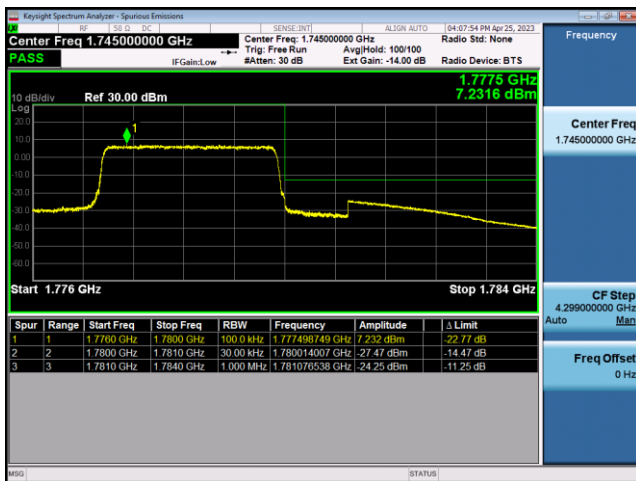

FDD66-3MHz-QPSK-HCH-15RB#0