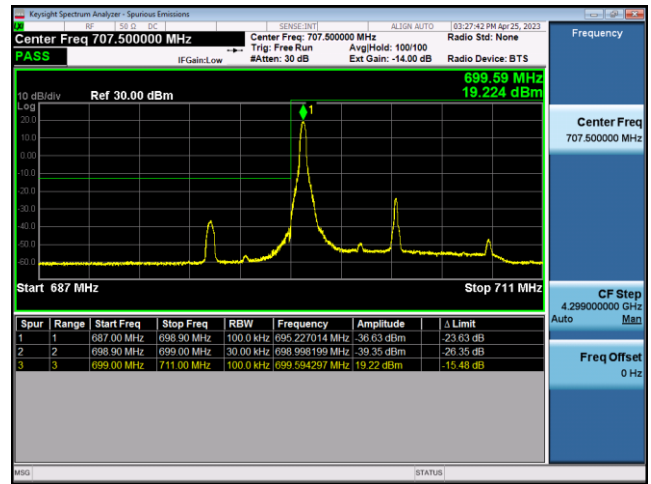

FDD12-10MHz-16QAM-LCH-1RB#0