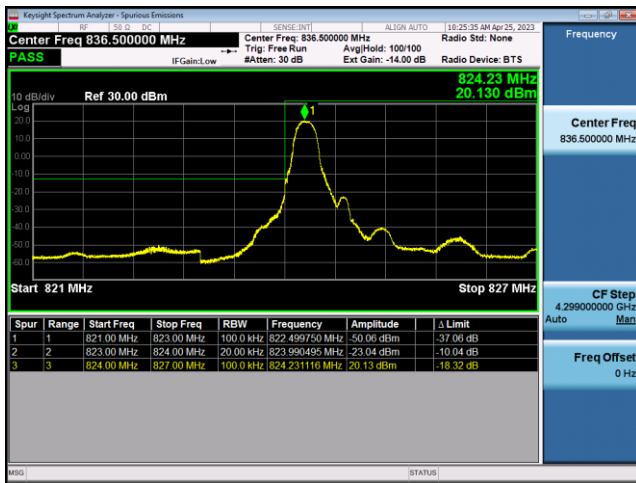

FDD4-20MHz-QPSK-HCH-1RB#99

FDD4-20MHz-16QAM-HCH-1RB#99

FDD4-20MHz-QPSK-HCH-100RB#0

FDD4-20MHz-16QAM-HCH-100RB#0

LTE Band 5:

FDD5-1.4MHz-QPSK-LCH-1RB#0

FDD5-1.4MHz-16QAM-LCH-1RB#0

FDD5-1.4MHz-QPSK-LCH-6RB#0