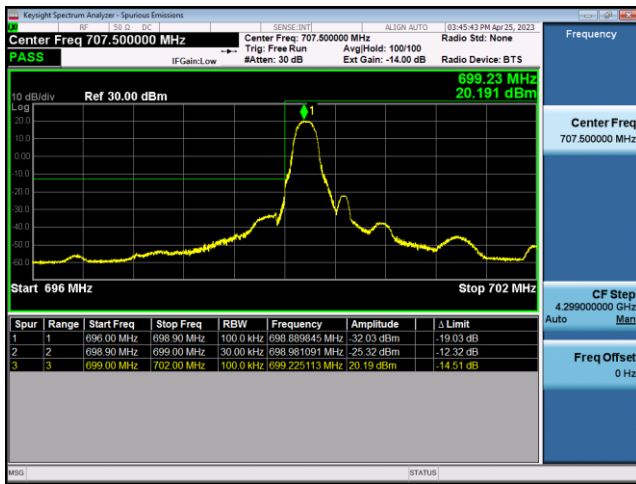

FDD5-10MHz-16QAM-LCH-50RB#0

FDD5-10MHz-QPSK-HCH-1RB#49

FDD5-10MHz-16QAM-HCH-1RB#49

LTE Band 12:

FDD12-1.4MHz-QPSK-LCH-1RB#0

FDD12-1.4MHz-16QAM-LCH-1RB#0

FDD12-1.4MHz-QPSK-LCH-6RB#0

FDD12-1.4MHz-16QAM-LCH-6RB#0