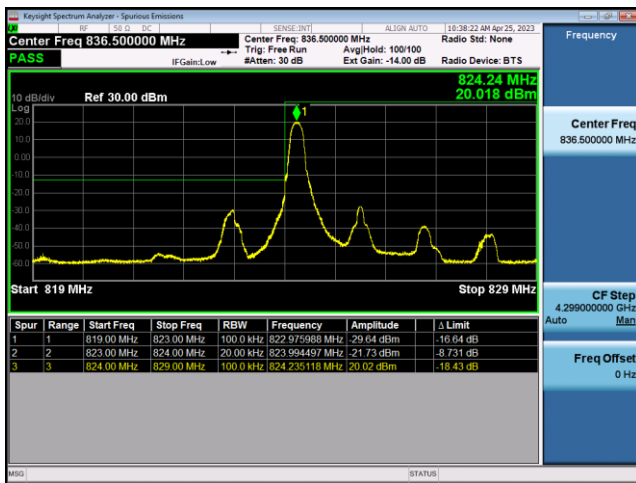

FDD5-1.4MHz-16QAM-LCH-6RB#0

FDD5-1.4MHz-QPSK-HCH-1RB#5

FDD5-1.4MHz-16QAM-HCH-1RB#5

FDD5-1.4MHz-QPSK-HCH-6RB#0

FDD5-1.4MHz-16QAM-HCH-6RB#0

FDD5-3MHz-QPSK-LCH-1RB#0

FDD5-3MHz-16QAM-LCH-1RB#0

FDD5-3MHz-QPSK-LCH-15RB#0