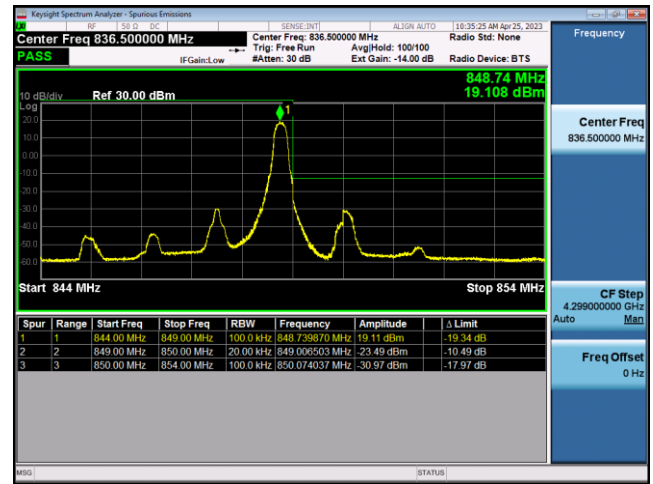

FDD5-3MHz-16QAM-LCH-15RB#0

FDD5-3MHz-QPSK-HCH-1RB#14

FDD5-3MHz-16QAM-HCH-1RB#14

FDD5-3MHz-QPSK-HCH-15RB#0

FDD5-3MHz-16QAM-HCH-15RB#0

FDD5-5MHz-QPSK-LCH-1RB#0

FDD5-5MHz-16QAM-LCH-1RB#0

FDD5-5MHz-QPSK-LCH-25RB#0