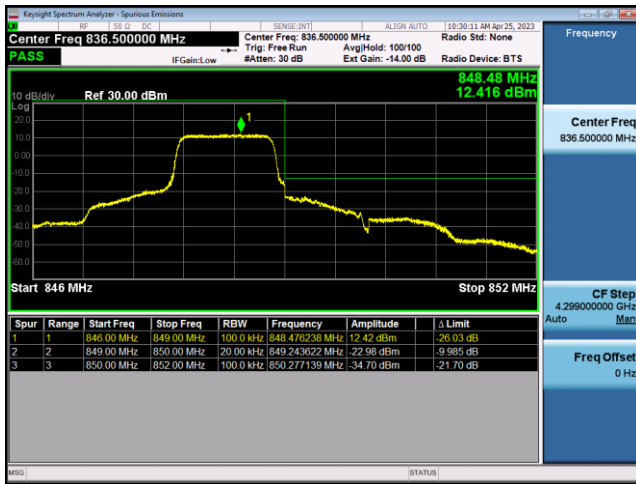

FDD4-20MHz-QPSK-HCH-1RB#99

FDD4-20MHz-16QAM-HCH-1RB#99

FDD4-20MHz-QPSK-HCH-100RB#0

FDD4-20MHz-16QAM-HCH-100RB#0

LTE Band 5:

FDD5-1.4MHz-QPSK-LCH-1RB#0

FDD5-1.4MHz-16QAM-LCH-1RB#0

FDD5-1.4MHz-QPSK-LCH-6RB#0

FDD5-1.4MHz-16QAM-LCH-6RB#0

FDD5-1.4MHz-QPSK-HCH-1RB#5

FDD5-1.4MHz-16QAM-HCH-1RB#5

FDD5-1.4MHz-QPSK-HCH-6RB#0

FDD5-1.4MHz-16QAM-HCH-6RB#0

FDD5-3MHz-QPSK-LCH-1RB#0

FDD5-3MHz-16QAM-LCH-1RB#0

FDD5-3MHz-QPSK-LCH-15RB#0