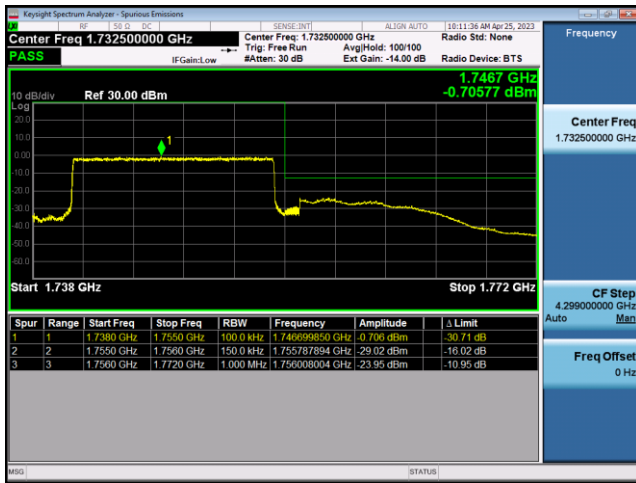

FDD4-15MHz-QPSK-HCH-1RB#74

FDD4-15MHz-16QAM-HCH-1RB#74

FDD4-15MHz-QPSK-HCH-75RB#0

FDD4-15MHz-16QAM-HCH-75RB#0

FDD4-20MHz-QPSK-LCH-1RB#0

FDD4-20MHz-16QAM-LCH-1RB#0

FDD4-20MHz-QPSK-LCH-100RB#0

FDD4-20MHz-16QAM-LCH-100RB#0

FDD4-20MHz-QPSK-HCH-1RB#99

FDD4-20MHz-16QAM-HCH-1RB#99

FDD4-20MHz-QPSK-HCH-100RB#0

FDD4-20MHz-16QAM-HCH-100RB#0

LTE Band 5:

FDD5-1.4MHz-QPSK-LCH-1RB#0

FDD5-1.4MHz-16QAM-LCH-1RB#0

FDD5-1.4MHz-QPSK-LCH-6RB#0