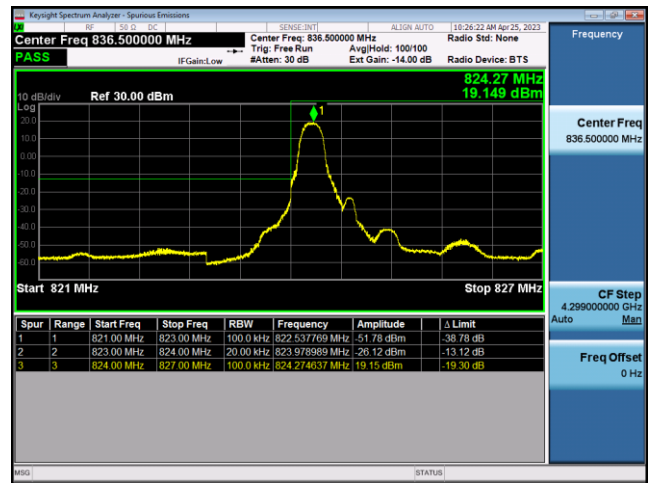

FDD4-20MHz-QPSK-HCH-1RB#99

FDD4-20MHz-16QAM-HCH-1RB#99

FDD4-20MHz-QPSK-HCH-100RB#0

FDD4-20MHz-16QAM-HCH-100RB#0

LTE Band 5:

FDD5-1.4MHz-QPSK-LCH-1RB#0

FDD5-1.4MHz-16QAM-LCH-1RB#0

FDD5-1.4MHz-QPSK-LCH-6RB#0