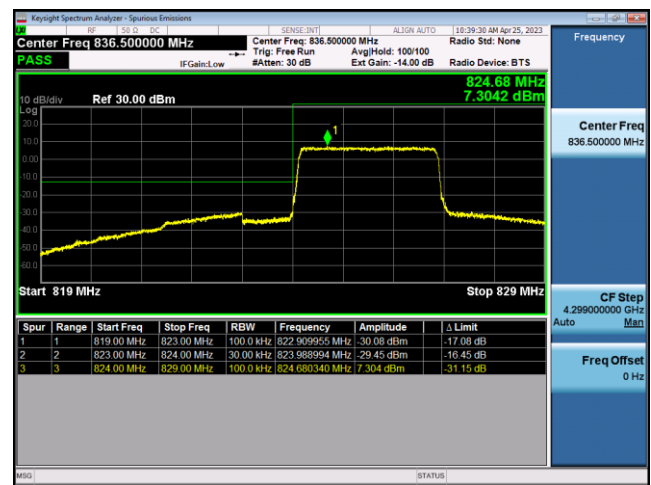

FDD5-3MHz-16QAM-LCH-15RB#0