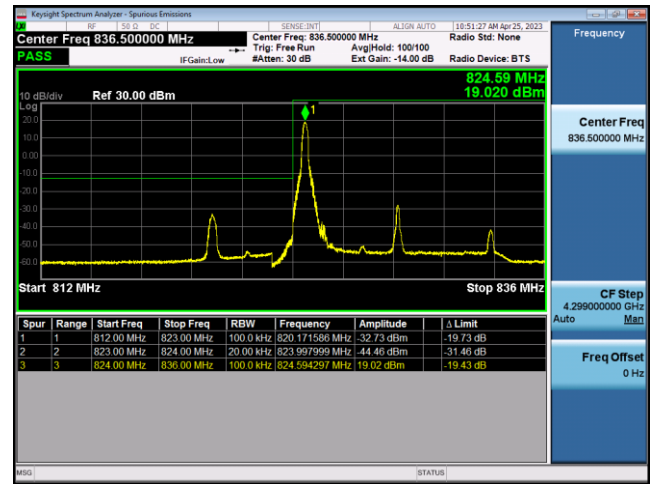

FDD5-5MHz-16QAM-LCH-25RB#0

FDD5-5MHz-QPSK-HCH-1RB#24

FDD5-5MHz-16QAM-HCH-1RB#24

FDD5-5MHz-QPSK-HCH-25RB#0

FDD5-5MHz-16QAM-HCH-25RB#0

FDD5-10MHz-QPSK-LCH-1RB#0

FDD5-10MHz-16QAM-LCH-1RB#0

FDD5-10MHz-QPSK-LCH-50RB#0