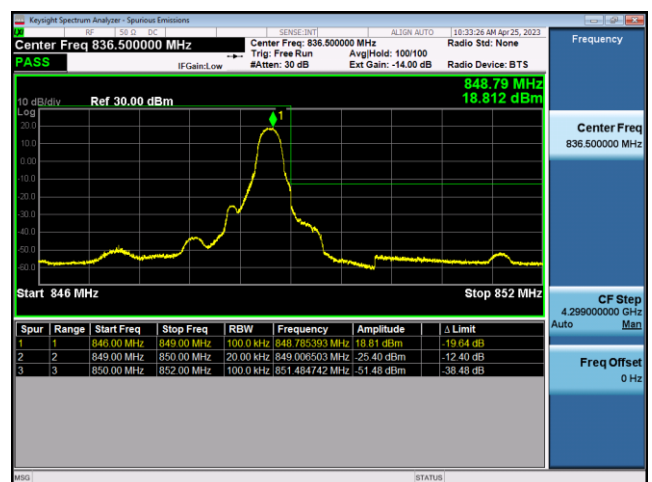

FDD5-1.4MHz-16QAM-HCH-1RB#5