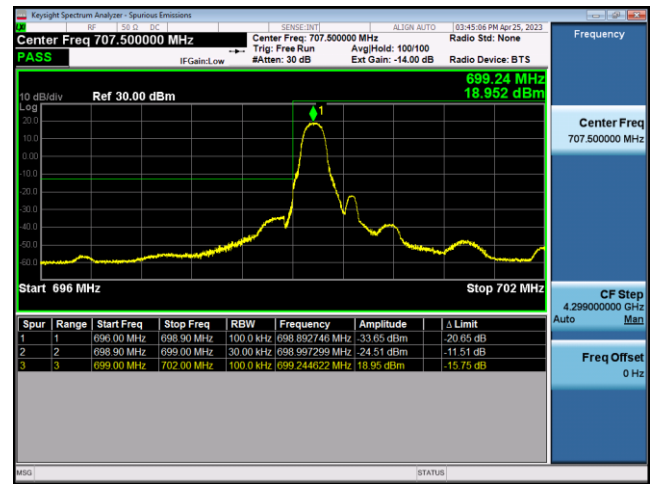

FDD5-10MHz-16QAM-LCH-50RB#0

FDD5-10MHz-QPSK-HCH-1RB#49

FDD5-10MHz-16QAM-HCH-1RB#49

LTE Band 12:

FDD12-1.4MHz-QPSK-LCH-1RB#0

FDD12-1.4MHz-16QAM-LCH-1RB#0

FDD12-1.4MHz-QPSK-LCH-6RB#0

FDD12-1.4MHz-16QAM-LCH-6RB#0