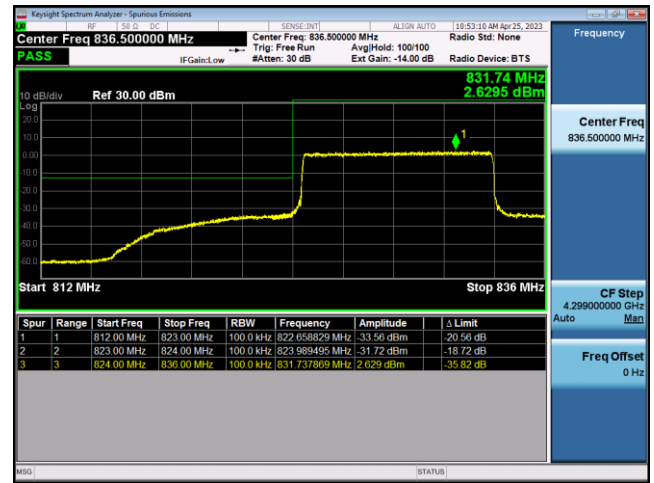

FDD5-5MHz-16QAM-LCH-25RB#0

FDD5-5MHz-QPSK-HCH-1RB#24

FDD5-5MHz-16QAM-HCH-1RB#24

FDD5-5MHz-QPSK-HCH-25RB#0

FDD5-5MHz-16QAM-HCH-25RB#0

FDD5-10MHz-QPSK-LCH-1RB#0

FDD5-10MHz-16QAM-LCH-1RB#0

FDD5-10MHz-QPSK-LCH-50RB#0

FDD5-10MHz-16QAM-LCH-50RB#0

FDD5-10MHz-QPSK-HCH-1RB#49

FDD5-10MHz-16QAM-HCH-1RB#49

LTE Band 12:

FDD12-1.4MHz-QPSK-LCH-1RB#0

FDD12-1.4MHz-16QAM-LCH-1RB#0

FDD12-1.4MHz-QPSK-LCH-6RB#0

FDD12-1.4MHz-16QAM-LCH-6RB#0