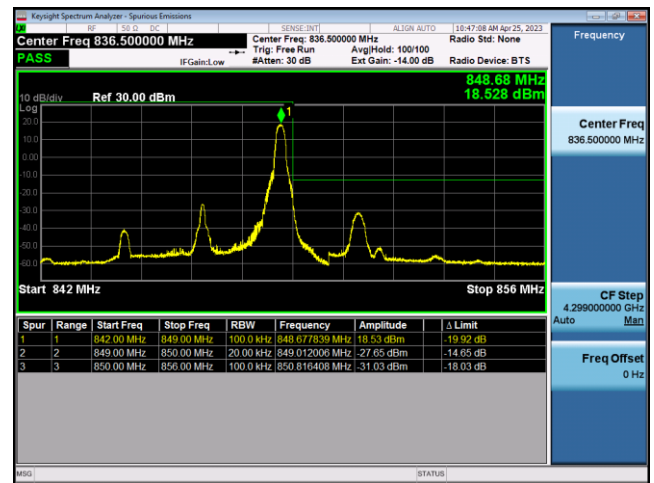

FDD5-5MHz-16QAM-HCH-1RB#24