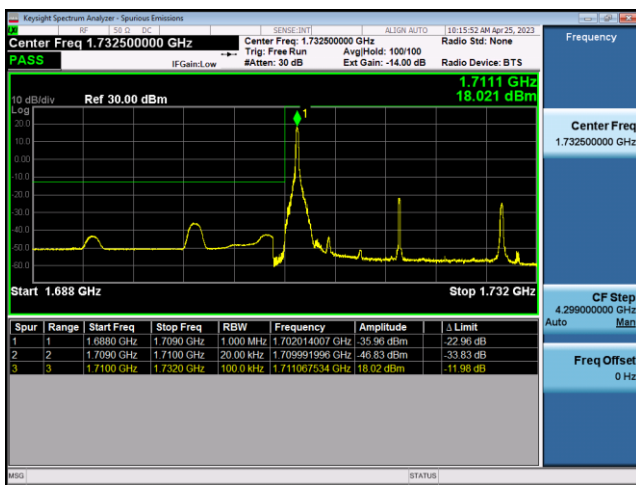

FDD4-15MHz-QPSK-HCH-1RB#74

FDD4-15MHz-16QAM-HCH-1RB#74

FDD4-15MHz-QPSK-HCH-75RB#0

FDD4-15MHz-16QAM-HCH-75RB#0

FDD4-20MHz-QPSK-LCH-1RB#0

FDD4-20MHz-16QAM-LCH-1RB#0

FDD4-20MHz-QPSK-LCH-100RB#0

FDD4-20MHz-16QAM-LCH-100RB#0

FDD4-20MHz-QPSK-HCH-1RB#99

FDD4-20MHz-16QAM-HCH-1RB#99

FDD4-20MHz-QPSK-HCH-100RB#0

FDD4-20MHz-16QAM-HCH-100RB#0

LTE Band 5:

FDD5-1.4MHz-QPSK-LCH-1RB#0

FDD5-1.4MHz-16QAM-LCH-1RB#0

FDD5-1.4MHz-QPSK-LCH-6RB#0