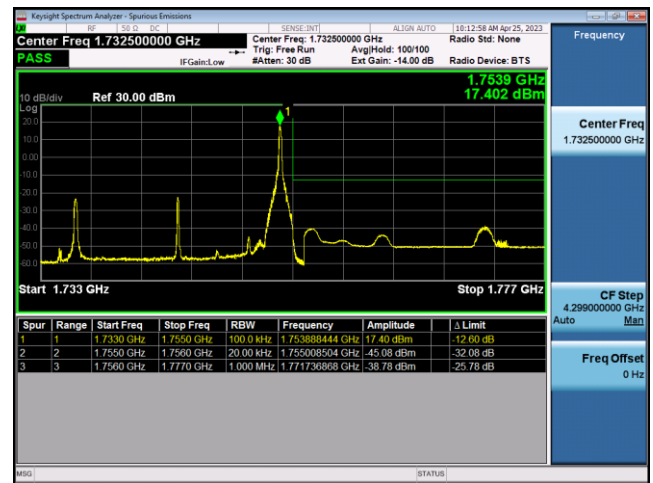

FDD4-15MHz-QPSK-HCH-1RB#74

FDD4-15MHz-16QAM-HCH-1RB#74

FDD4-15MHz-QPSK-HCH-75RB#0

FDD4-15MHz-16QAM-HCH-75RB#0

FDD4-20MHz-QPSK-LCH-1RB#0

FDD4-20MHz-16QAM-LCH-1RB#0

FDD4-20MHz-QPSK-LCH-100RB#0

FDD4-20MHz-16QAM-LCH-100RB#0

FDD4-20MHz-QPSK-HCH-1RB#99

FDD4-20MHz-16QAM-HCH-1RB#99

FDD4-20MHz-QPSK-HCH-100RB#0

FDD4-20MHz-16QAM-HCH-100RB#0

LTE Band 5:

FDD5-1.4MHz-QPSK-LCH-1RB#0

FDD5-1.4MHz-16QAM-LCH-1RB#0

FDD5-1.4MHz-QPSK-LCH-6RB#0