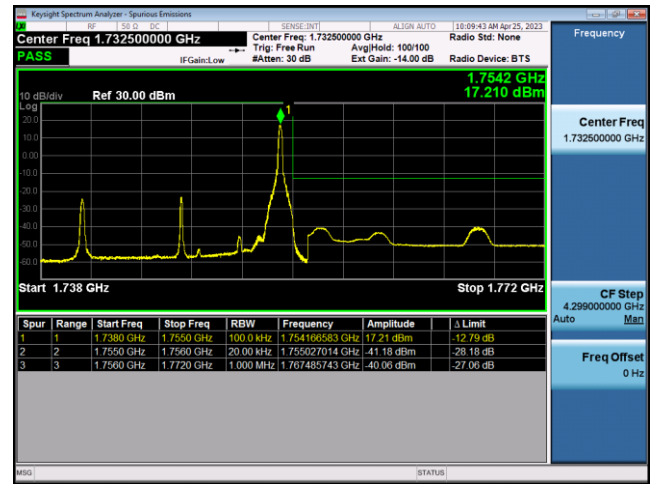

FDD4-15MHz-QPSK-HCH-1RB#74

FDD4-15MHz-16QAM-HCH-1RB#74

FDD4-15MHz-QPSK-HCH-75RB#0

FDD4-15MHz-16QAM-HCH-75RB#0

FDD4-20MHz-QPSK-LCH-1RB#0

FDD4-20MHz-16QAM-LCH-1RB#0

FDD4-20MHz-QPSK-LCH-100RB#0

FDD4-20MHz-16QAM-LCH-100RB#0

FDD4-20MHz-QPSK-HCH-1RB#99

FDD4-20MHz-16QAM-HCH-1RB#99

FDD4-20MHz-QPSK-HCH-100RB#0

FDD4-20MHz-16QAM-HCH-100RB#0

LTE Band 5:

FDD5-1.4MHz-QPSK-LCH-1RB#0

FDD5-1.4MHz-16QAM-LCH-1RB#0

FDD5-1.4MHz-QPSK-LCH-6RB#0