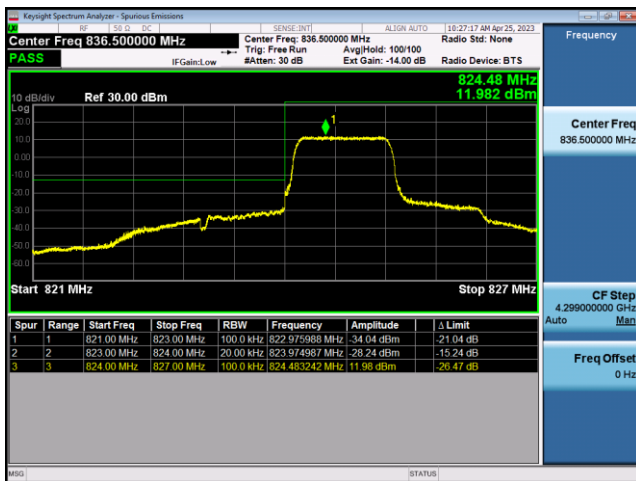

FDD4-20MHz-QPSK-HCH-1RB#99

FDD4-20MHz-16QAM-HCH-1RB#99

FDD4-20MHz-QPSK-HCH-100RB#0

FDD4-20MHz-16QAM-HCH-100RB#0

LTE Band 5:

FDD5-1.4MHz-QPSK-LCH-1RB#0

FDD5-1.4MHz-16QAM-LCH-1RB#0

FDD5-1.4MHz-QPSK-LCH-6RB#0