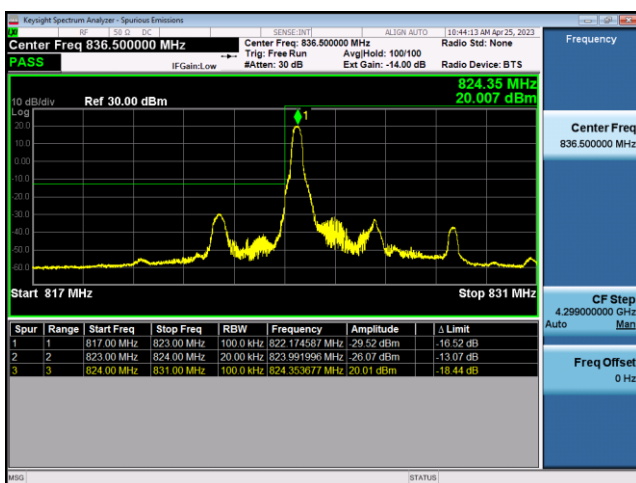

FDD5-3MHz-16QAM-LCH-15RB#0

FDD5-3MHz-QPSK-HCH-1RB#14

FDD5-3MHz-16QAM-HCH-1RB#14

FDD5-3MHz-QPSK-HCH-15RB#0

FDD5-3MHz-16QAM-HCH-15RB#0

FDD5-5MHz-QPSK-LCH-1RB#0

FDD5-5MHz-16QAM-LCH-1RB#0

FDD5-5MHz-QPSK-LCH-25RB#0