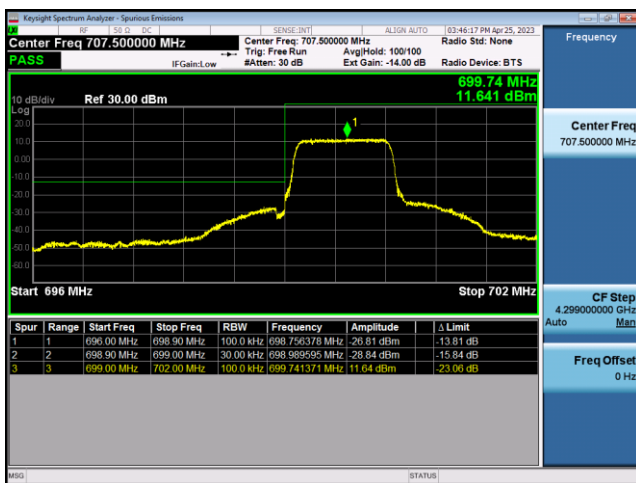

FDD5-10MHz-16QAM-LCH-50RB#0

FDD5-10MHz-QPSK-HCH-1RB#49

FDD5-10MHz-16QAM-HCH-1RB#49

LTE Band 12:

FDD12-1.4MHz-QPSK-LCH-1RB#0

FDD12-1.4MHz-16QAM-LCH-1RB#0

FDD12-1.4MHz-QPSK-LCH-6RB#0

FDD12-1.4MHz-16QAM-LCH-6RB#0