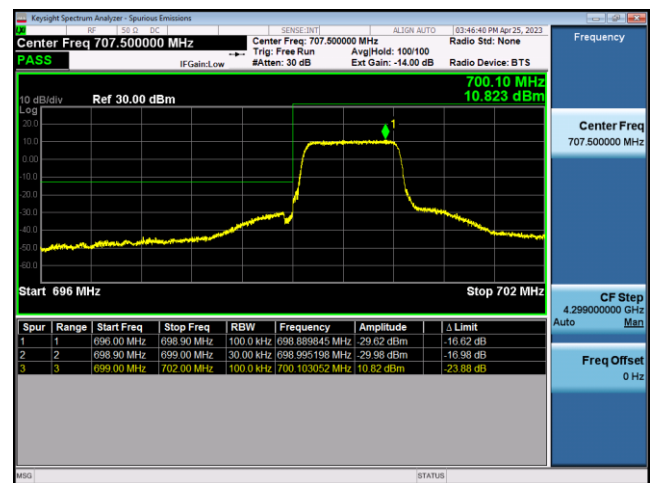

FDD5-10MHz-16QAM-LCH-50RB#0

FDD5-10MHz-QPSK-HCH-1RB#49

FDD5-10MHz-16QAM-HCH-1RB#49

LTE Band 12:

FDD12-1.4MHz-QPSK-LCH-1RB#0

FDD12-1.4MHz-16QAM-LCH-1RB#0

FDD12-1.4MHz-QPSK-LCH-6RB#0

FDD12-1.4MHz-16QAM-LCH-6RB#0