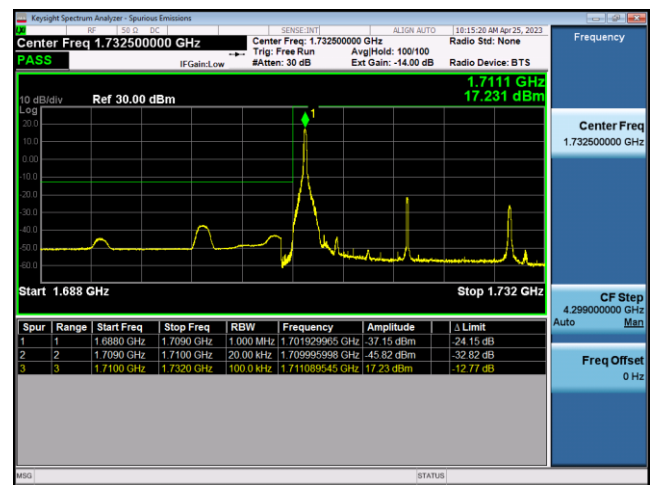

FDD4-15MHz-QPSK-HCH-1RB#74

FDD4-15MHz-16QAM-HCH-1RB#74

FDD4-15MHz-QPSK-HCH-75RB#0

FDD4-15MHz-16QAM-HCH-75RB#0

FDD4-20MHz-QPSK-LCH-1RB#0

FDD4-20MHz-16QAM-LCH-1RB#0

FDD4-20MHz-QPSK-LCH-100RB#0

FDD4-20MHz-16QAM-LCH-100RB#0

FDD4-20MHz-QPSK-HCH-1RB#99

FDD4-20MHz-16QAM-HCH-1RB#99

FDD4-20MHz-QPSK-HCH-100RB#0

FDD4-20MHz-16QAM-HCH-100RB#0

LTE Band 5:

FDD5-1.4MHz-QPSK-LCH-1RB#0

FDD5-1.4MHz-16QAM-LCH-1RB#0

FDD5-1.4MHz-QPSK-LCH-6RB#0