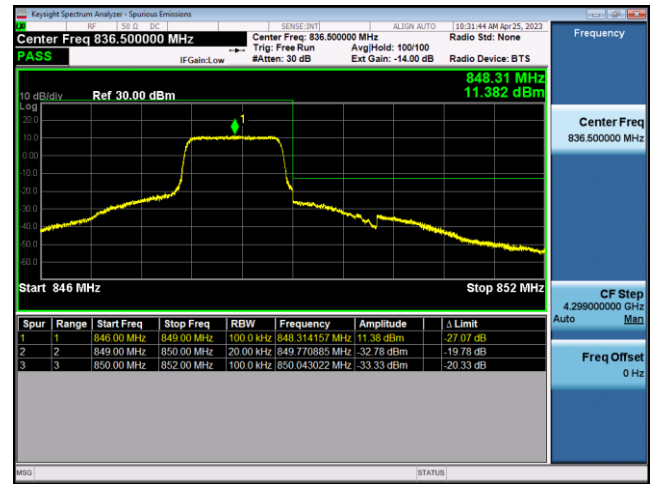

FDD4-20MHz-QPSK-HCH-1RB#99

FDD4-20MHz-16QAM-HCH-1RB#99

FDD4-20MHz-QPSK-HCH-100RB#0

FDD4-20MHz-16QAM-HCH-100RB#0

LTE Band 5:

FDD5-1.4MHz-QPSK-LCH-1RB#0

FDD5-1.4MHz-16QAM-LCH-1RB#0

FDD5-1.4MHz-QPSK-LCH-6RB#0

FDD5-1.4MHz-16QAM-LCH-6RB#0

FDD5-1.4MHz-QPSK-HCH-1RB#5

FDD5-1.4MHz-16QAM-HCH-1RB#5

FDD5-1.4MHz-QPSK-HCH-6RB#0

FDD5-1.4MHz-16QAM-HCH-6RB#0

FDD5-3MHz-QPSK-LCH-1RB#0

FDD5-3MHz-16QAM-LCH-1RB#0

FDD5-3MHz-QPSK-LCH-15RB#0