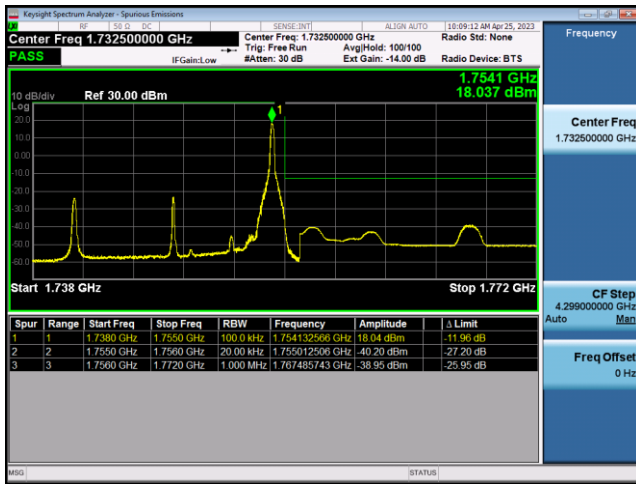

FDD4-15MHz-QPSK-HCH-1RB#74

FDD4-15MHz-16QAM-HCH-1RB#74

FDD4-15MHz-QPSK-HCH-75RB#0

FDD4-15MHz-16QAM-HCH-75RB#0

FDD4-20MHz-QPSK-LCH-1RB#0

FDD4-20MHz-16QAM-LCH-1RB#0

FDD4-20MHz-QPSK-LCH-100RB#0

FDD4-20MHz-16QAM-LCH-100RB#0

FDD4-20MHz-QPSK-HCH-1RB#99

FDD4-20MHz-16QAM-HCH-1RB#99

FDD4-20MHz-QPSK-HCH-100RB#0

FDD4-20MHz-16QAM-HCH-100RB#0

LTE Band 5:

FDD5-1.4MHz-QPSK-LCH-1RB#0

FDD5-1.4MHz-16QAM-LCH-1RB#0

FDD5-1.4MHz-QPSK-LCH-6RB#0