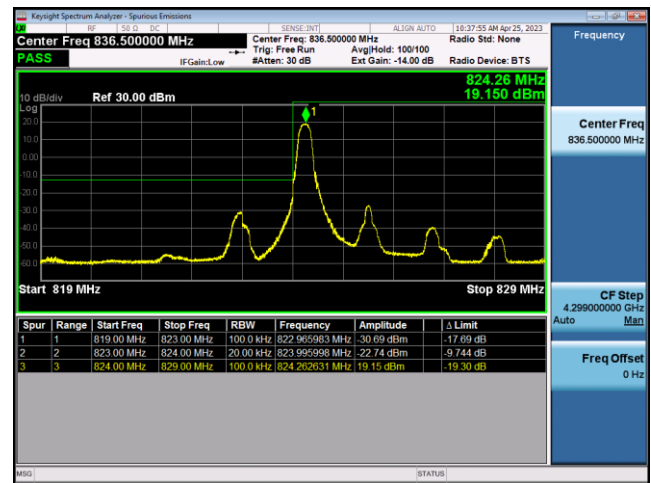

FDD5-3MHz-16QAM-LCH-1RB#0