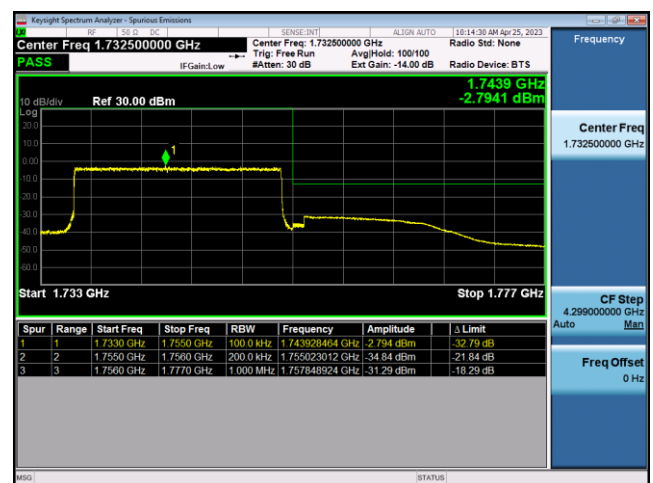

FDD4-20MHz-QPSK-HCH-1RB#99

FDD4-20MHz-16QAM-HCH-1RB#99

FDD4-20MHz-QPSK-HCH-100RB#0

FDD4-20MHz-16QAM-HCH-100RB#0

LTE Band 5:

FDD5-1.4MHz-QPSK-LCH-1RB#0

FDD5-1.4MHz-16QAM-LCH-1RB#0

FDD5-1.4MHz-QPSK-LCH-6RB#0