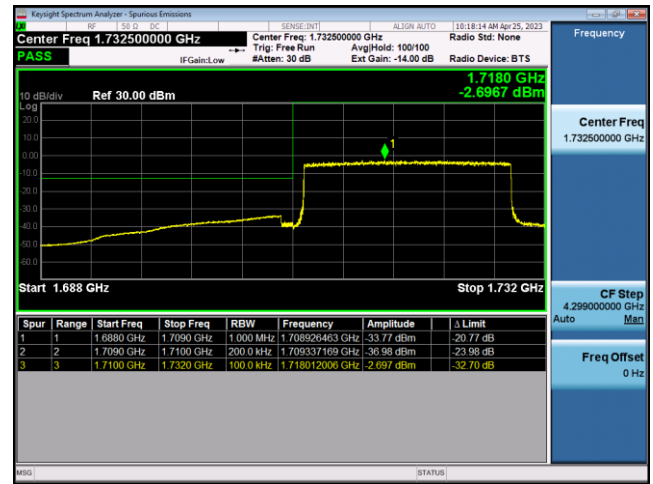

FDD4-15MHz-QPSK-HCH-1RB#74

FDD4-15MHz-16QAM-HCH-1RB#74

FDD4-15MHz-QPSK-HCH-75RB#0

FDD4-15MHz-16QAM-HCH-75RB#0

FDD4-20MHz-QPSK-LCH-1RB#0

FDD4-20MHz-16QAM-LCH-1RB#0

FDD4-20MHz-QPSK-LCH-100RB#0

FDD4-20MHz-16QAM-LCH-100RB#0

FDD4-20MHz-QPSK-HCH-1RB#99

FDD4-20MHz-16QAM-HCH-1RB#99

FDD4-20MHz-QPSK-HCH-100RB#0

FDD4-20MHz-16QAM-HCH-100RB#0

LTE Band 5:

FDD5-1.4MHz-QPSK-LCH-1RB#0

FDD5-1.4MHz-16QAM-LCH-1RB#0

FDD5-1.4MHz-QPSK-LCH-6RB#0