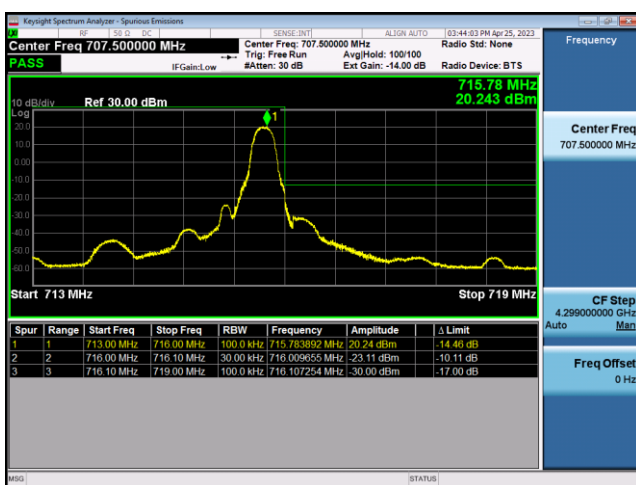

FDD12-1.4MHz-QPSK-HCH-1RB#5