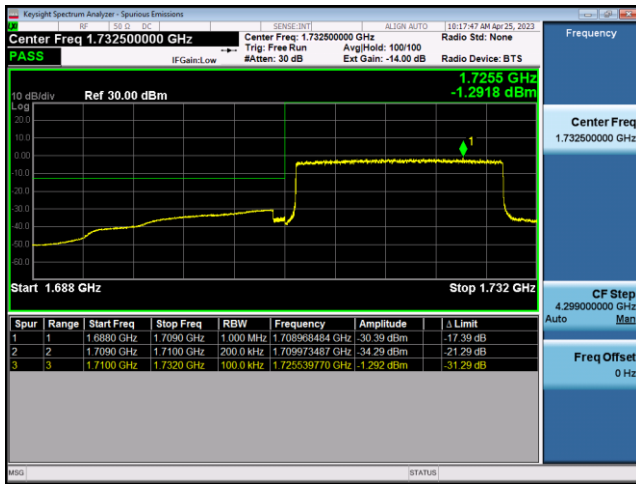

FDD4-15MHz-QPSK-HCH-1RB#74

FDD4-15MHz-16QAM-HCH-1RB#74

FDD4-15MHz-QPSK-HCH-75RB#0

FDD4-15MHz-16QAM-HCH-75RB#0

FDD4-20MHz-QPSK-LCH-1RB#0

FDD4-20MHz-16QAM-LCH-1RB#0

FDD4-20MHz-QPSK-LCH-100RB#0

FDD4-20MHz-16QAM-LCH-100RB#0

FDD4-20MHz-QPSK-HCH-1RB#99

FDD4-20MHz-16QAM-HCH-1RB#99

FDD4-20MHz-QPSK-HCH-100RB#0

FDD4-20MHz-16QAM-HCH-100RB#0

LTE Band 5:

FDD5-1.4MHz-QPSK-LCH-1RB#0

FDD5-1.4MHz-16QAM-LCH-1RB#0

FDD5-1.4MHz-QPSK-LCH-6RB#0