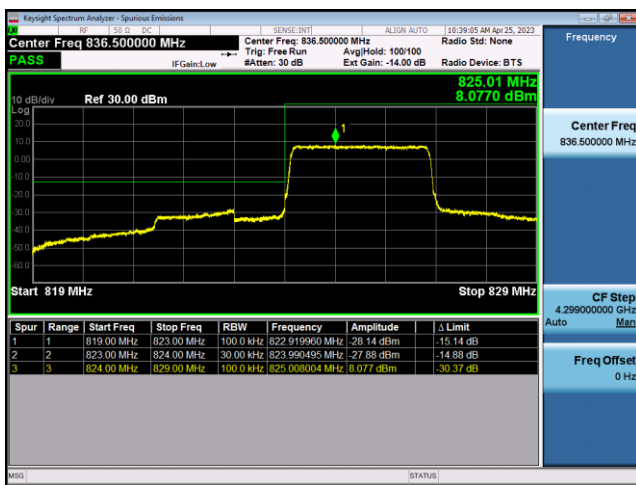

FDD4-20MHz-QPSK-HCH-1RB#99

FDD4-20MHz-16QAM-HCH-1RB#99

FDD4-20MHz-QPSK-HCH-100RB#0

FDD4-20MHz-16QAM-HCH-100RB#0

LTE Band 5:

FDD5-1.4MHz-QPSK-LCH-1RB#0

FDD5-1.4MHz-16QAM-LCH-1RB#0

FDD5-1.4MHz-QPSK-LCH-6RB#0

FDD5-1.4MHz-16QAM-LCH-6RB#0

FDD5-1.4MHz-QPSK-HCH-1RB#5

FDD5-1.4MHz-16QAM-HCH-1RB#5

FDD5-1.4MHz-QPSK-HCH-6RB#0

FDD5-1.4MHz-16QAM-HCH-6RB#0

FDD5-3MHz-QPSK-LCH-1RB#0

FDD5-3MHz-16QAM-LCH-1RB#0

FDD5-3MHz-QPSK-LCH-15RB#0