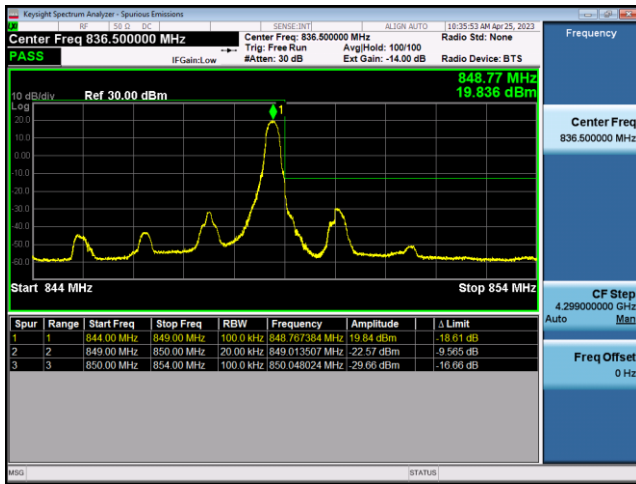

FDD5-3MHz-QPSK-HCH-1RB#14