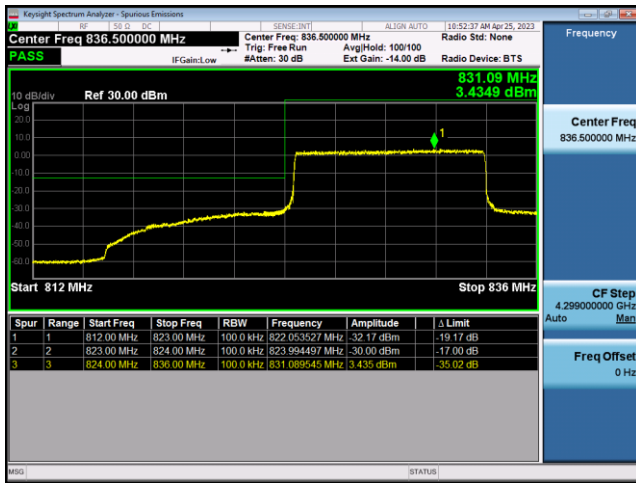

FDD5-5MHz-16QAM-LCH-25RB#0

FDD5-5MHz-QPSK-HCH-1RB#24

FDD5-5MHz-16QAM-HCH-1RB#24

FDD5-5MHz-QPSK-HCH-25RB#0

FDD5-5MHz-16QAM-HCH-25RB#0

FDD5-10MHz-QPSK-LCH-1RB#0

FDD5-10MHz-16QAM-LCH-1RB#0

FDD5-10MHz-QPSK-LCH-50RB#0