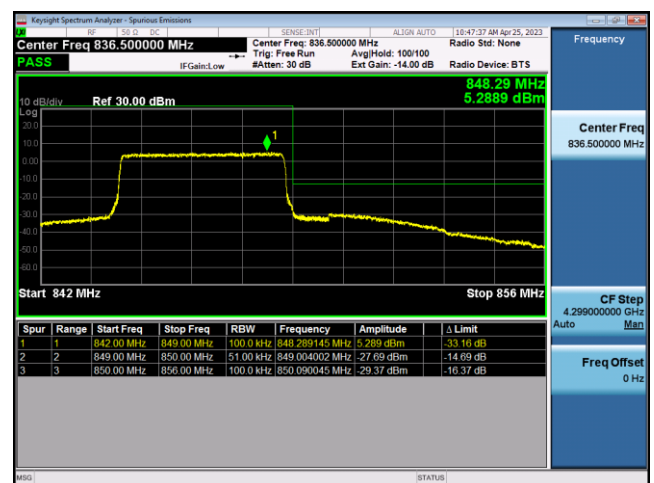

FDD5-5MHz-16QAM-LCH-25RB#0

FDD5-5MHz-QPSK-HCH-1RB#24

FDD5-5MHz-16QAM-HCH-1RB#24

FDD5-5MHz-QPSK-HCH-25RB#0

FDD5-5MHz-16QAM-HCH-25RB#0

FDD5-10MHz-QPSK-LCH-1RB#0

FDD5-10MHz-16QAM-LCH-1RB#0

FDD5-10MHz-QPSK-LCH-50RB#0

FDD5-10MHz-16QAM-LCH-50RB#0

FDD5-10MHz-QPSK-HCH-1RB#49

FDD5-10MHz-16QAM-HCH-1RB#49

LTE Band 12:

FDD12-1.4MHz-QPSK-LCH-1RB#0

FDD12-1.4MHz-16QAM-LCH-1RB#0

FDD12-1.4MHz-QPSK-LCH-6RB#0

FDD12-1.4MHz-16QAM-LCH-6RB#0