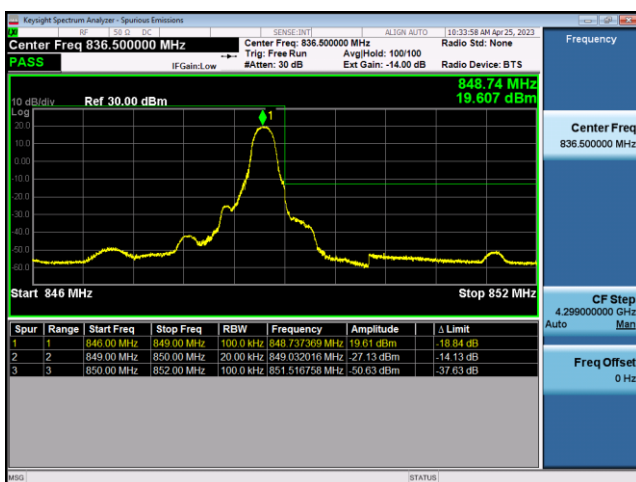

FDD5-1.4MHz-QPSK-HCH-1RB#5