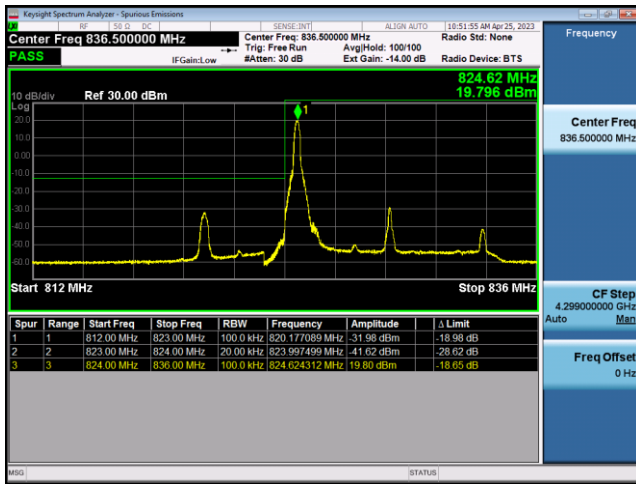

FDD5-5MHz-16QAM-LCH-25RB#0

FDD5-5MHz-QPSK-HCH-1RB#24

FDD5-5MHz-16QAM-HCH-1RB#24

FDD5-5MHz-QPSK-HCH-25RB#0

FDD5-5MHz-16QAM-HCH-25RB#0

FDD5-10MHz-QPSK-LCH-1RB#0

FDD5-10MHz-16QAM-LCH-1RB#0

FDD5-10MHz-QPSK-LCH-50RB#0