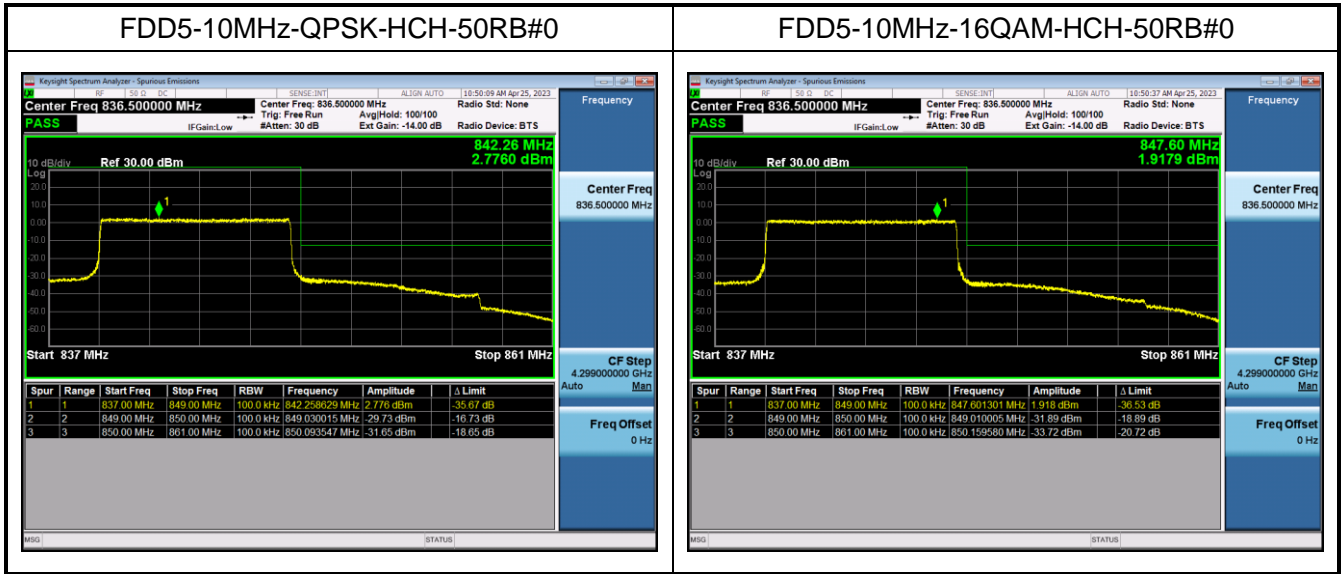

FDD5-10MHz-16QAM-LCH-50RB#0

FDD5-10MHz-QPSK-HCH-1RB#49

FDD5-10MHz-16QAM-HCH-1RB#49

LTE Band 12:

FDD12-1.4MHz-QPSK-LCH-1RB#0

FDD12-1.4MHz-16QAM-LCH-1RB#0

FDD12-1.4MHz-QPSK-LCH-6RB#0

FDD12-1.4MHz-16QAM-LCH-6RB#0