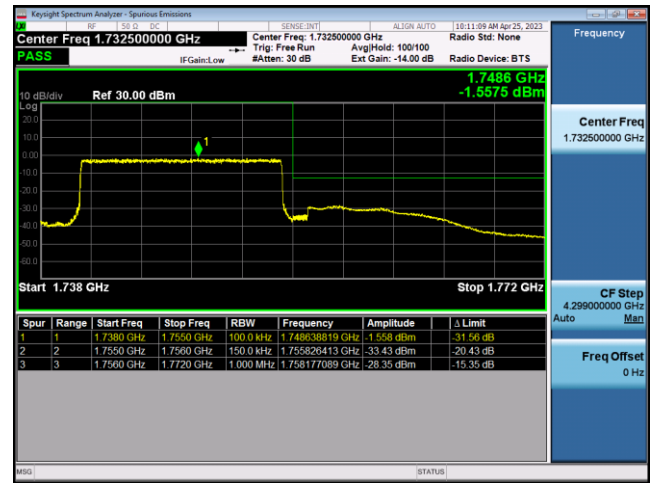

FDD4-15MHz-QPSK-HCH-1RB#74

FDD4-15MHz-16QAM-HCH-1RB#74

FDD4-15MHz-QPSK-HCH-75RB#0

FDD4-15MHz-16QAM-HCH-75RB#0

FDD4-20MHz-QPSK-LCH-1RB#0

FDD4-20MHz-16QAM-LCH-1RB#0

FDD4-20MHz-QPSK-LCH-100RB#0

FDD4-20MHz-16QAM-LCH-100RB#0

FDD4-20MHz-QPSK-HCH-1RB#99

FDD4-20MHz-16QAM-HCH-1RB#99

FDD4-20MHz-QPSK-HCH-100RB#0

FDD4-20MHz-16QAM-HCH-100RB#0

LTE Band 5:

FDD5-1.4MHz-QPSK-LCH-1RB#0

FDD5-1.4MHz-16QAM-LCH-1RB#0

FDD5-1.4MHz-QPSK-LCH-6RB#0