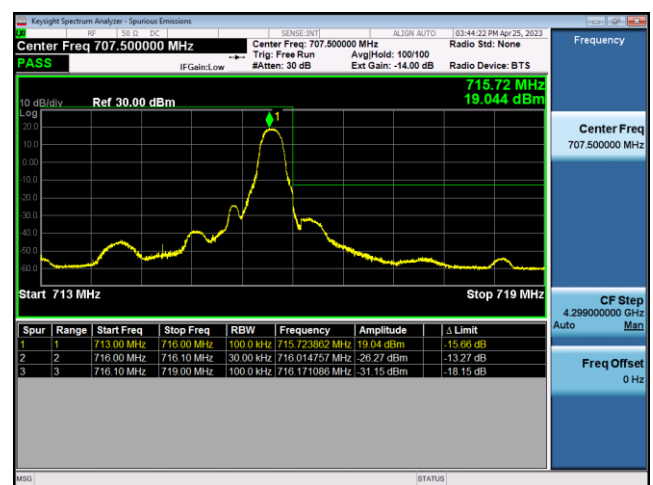

FDD12-1.4MHz-16QAM-HCH-1RB#5