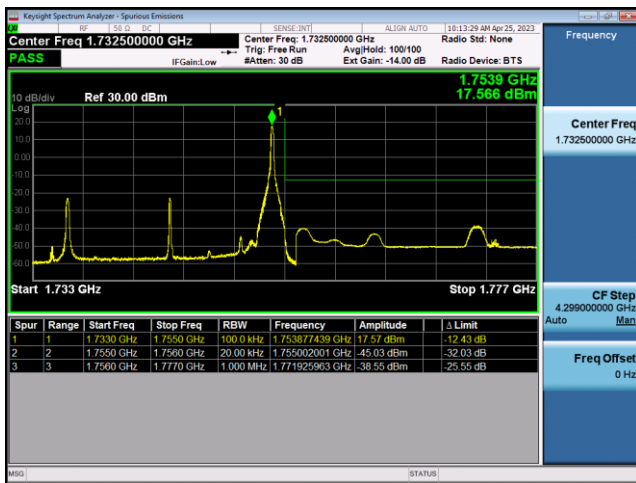

FDD4-15MHz-QPSK-HCH-1RB#74

FDD4-15MHz-16QAM-HCH-1RB#74

FDD4-15MHz-QPSK-HCH-75RB#0

FDD4-15MHz-16QAM-HCH-75RB#0

FDD4-20MHz-QPSK-LCH-1RB#0

FDD4-20MHz-16QAM-LCH-1RB#0

FDD4-20MHz-QPSK-LCH-100RB#0

FDD4-20MHz-16QAM-LCH-100RB#0

FDD4-20MHz-QPSK-HCH-1RB#99

FDD4-20MHz-16QAM-HCH-1RB#99

FDD4-20MHz-QPSK-HCH-100RB#0

FDD4-20MHz-16QAM-HCH-100RB#0

LTE Band 5:

FDD5-1.4MHz-QPSK-LCH-1RB#0

FDD5-1.4MHz-16QAM-LCH-1RB#0

FDD5-1.4MHz-QPSK-LCH-6RB#0