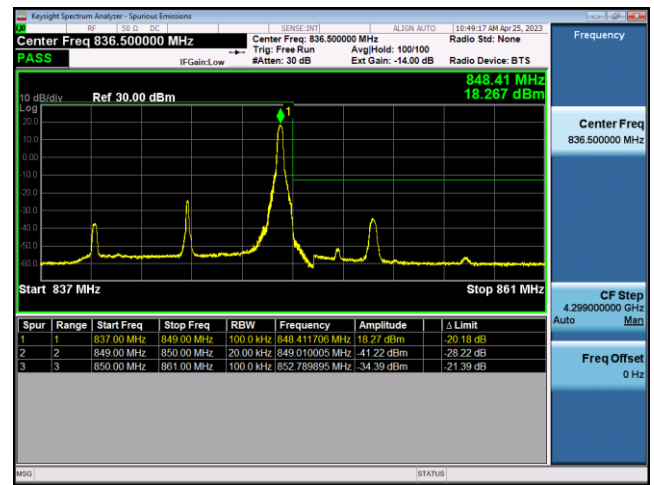

FDD5-10MHz-16QAM-HCH-1RB#49