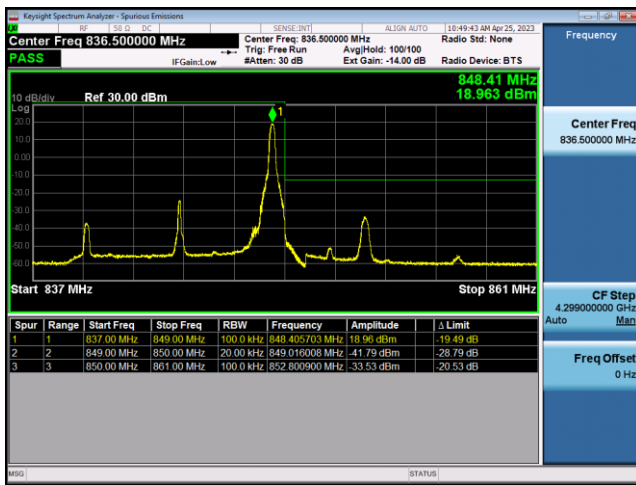

FDD5-10MHz-QPSK-HCH-1RB#49