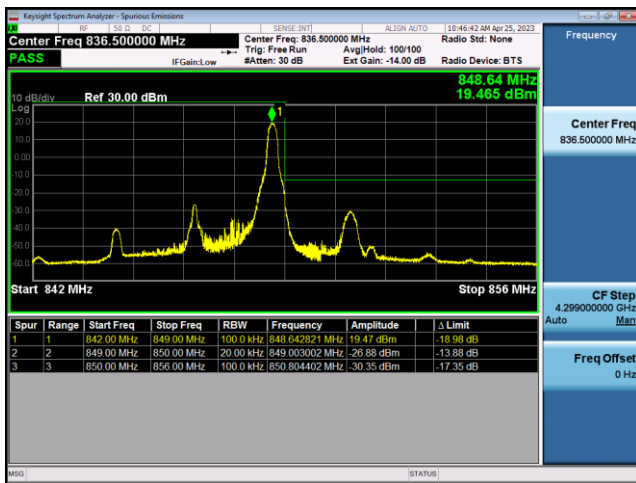

FDD5-5MHz-QPSK-HCH-1RB#24