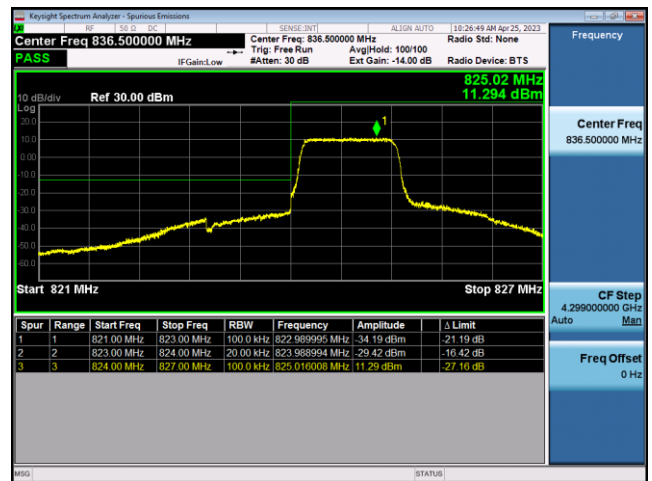

FDD5-1.4MHz-16QAM-LCH-6RB#0