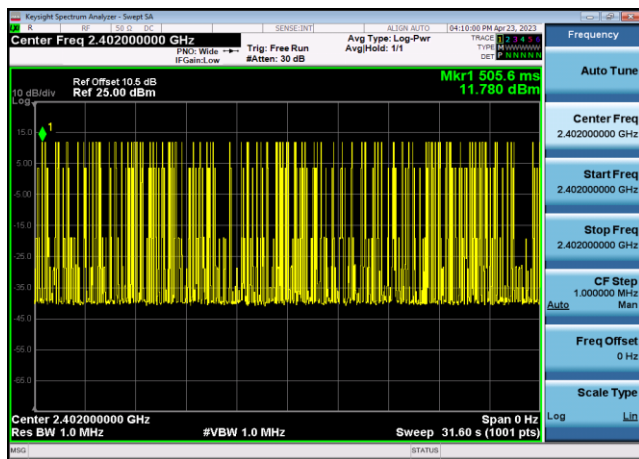

### GFSK,2402,DH5,Transmission Number