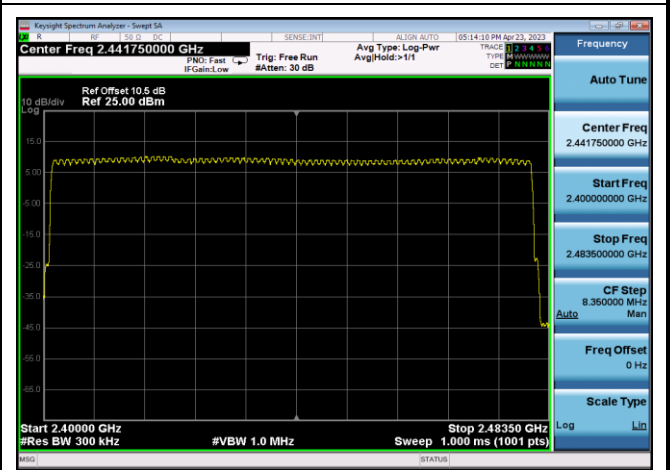

Number Of Hopping Channels: DQPSK
,HoppingMhz,2DH5__2400~2483.5