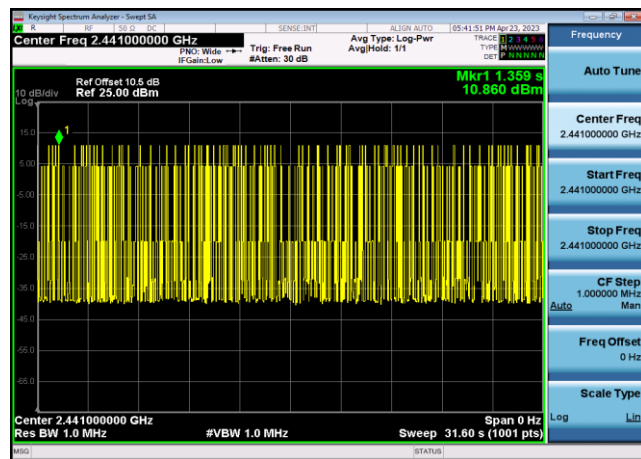

8DPSK,2441,3DH5,Transmission Number