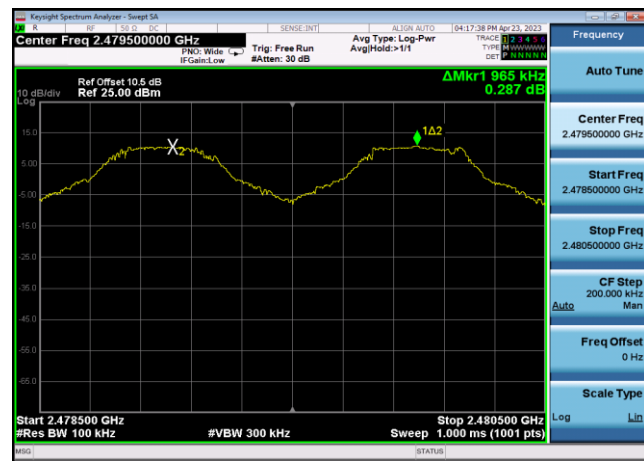

GFSK,HoppingDH5,2478.5~2480.5