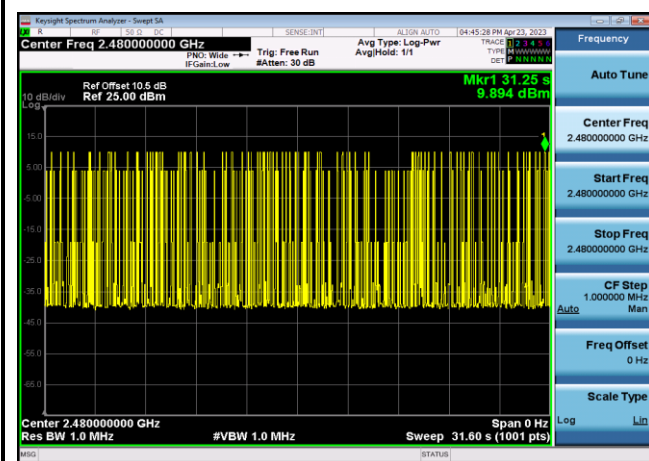

### GFSK,2480,DH5,Transmission Time

DQPSK,2402,2DH5,Transmission Number

DQPSK,2402,2DH5,Transmission Time

DQPSK,2441,2DH5,Transmission Number

DQPSK,2441,2DH5,Transmission Time

DQPSK,2480,2DH5,Transmission Number