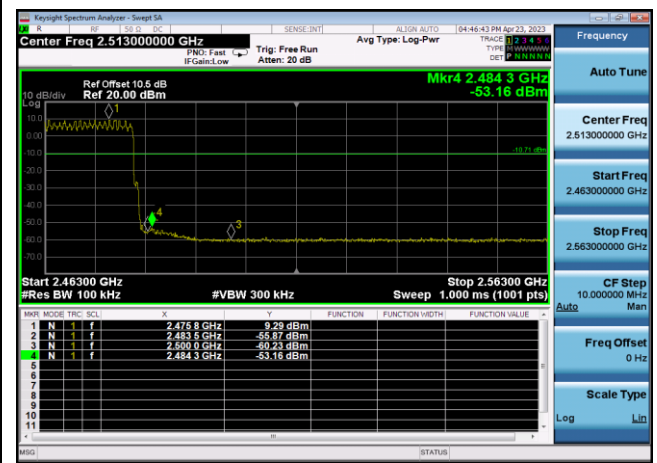

# Hopping On Mode Test Result and Data

Conducted Emission: GFSK,2402,DH5  
,Band Edge

Conducted Emission: GFSK,2480,DH5  
,Band Edge

Conducted Emission: DQPSK,2402,2DH5  
,Band Edge

Conducted Emission: DQPSK,2480,2DH5  
,Band Edge