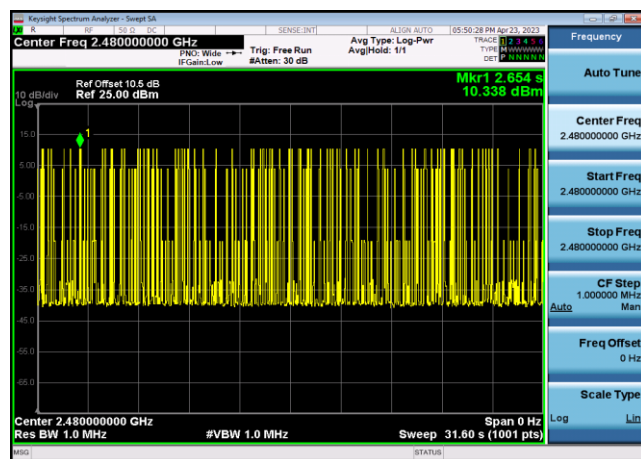

8DPSK,2480,3DH5,Transmission Number