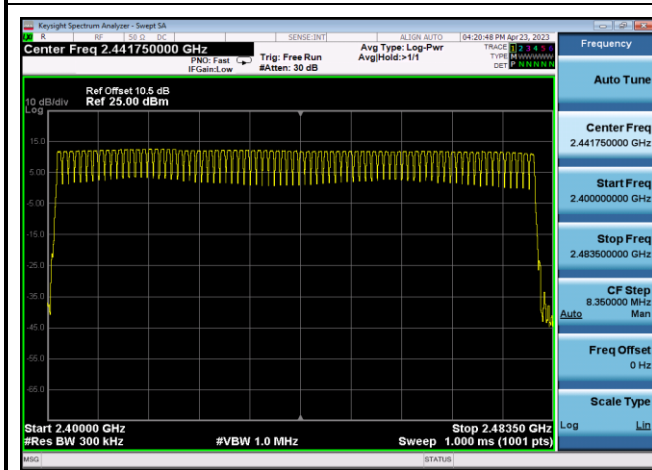

Hopping Channel Numbers Test Result and Data

BT Number Of Hopping Channels					
Mode	Test Frequency	Packet Type	Test Range(MHz~MHz)	Limit	Result
GFSK	Hopping	DH5	2400~2483.5	≥15	Pass
pi/4DQPSK	Hopping	2DH5	2400~2483.5	≥15	Pass
8DPSK	Hopping	3DH5	2400~2483.5	≥15	Pass

Number Of Hopping Channels: GFSK
,HoppingMhz,DH5__2400~2483.5