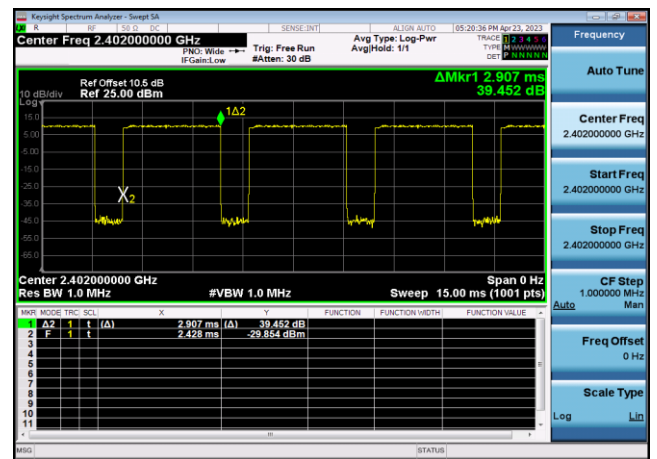

8DPSK,2402,3DH5,Transmission Time