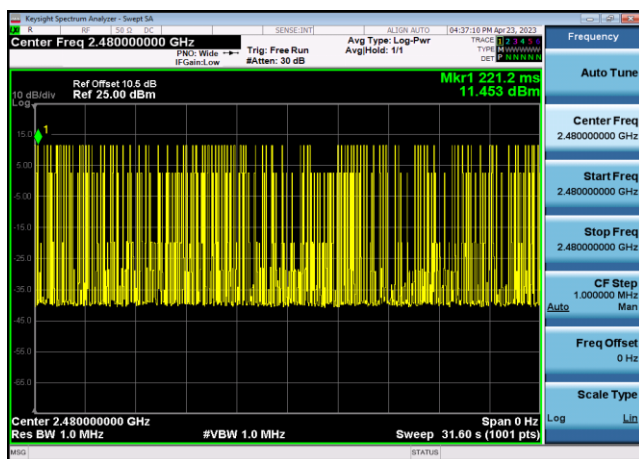

GFSK,2480,DH5,Transmission Number