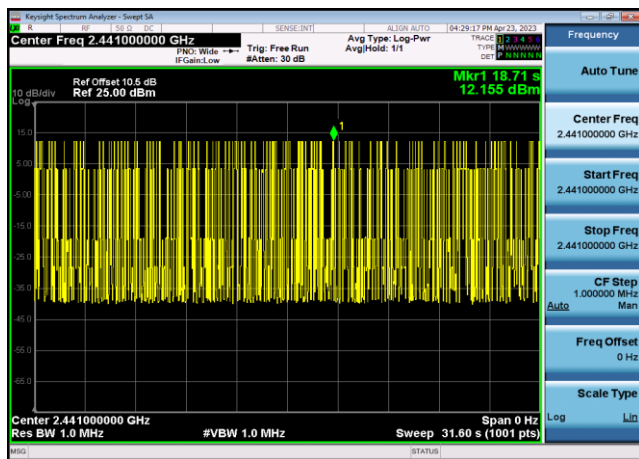

GFSK,2441,DH5,Transmission Number