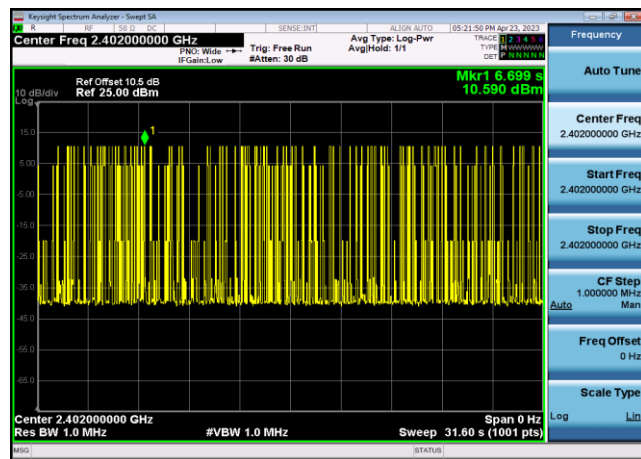

8DPSK,2402,3DH5,Transmission Number