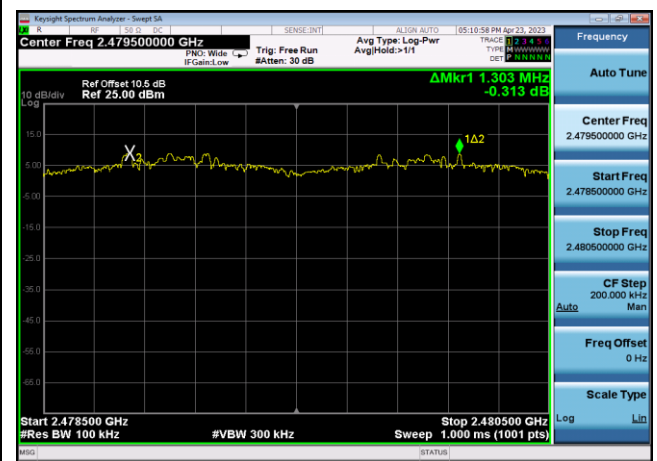

DQPSK,Hopping2DH5,2478.5~2480.5