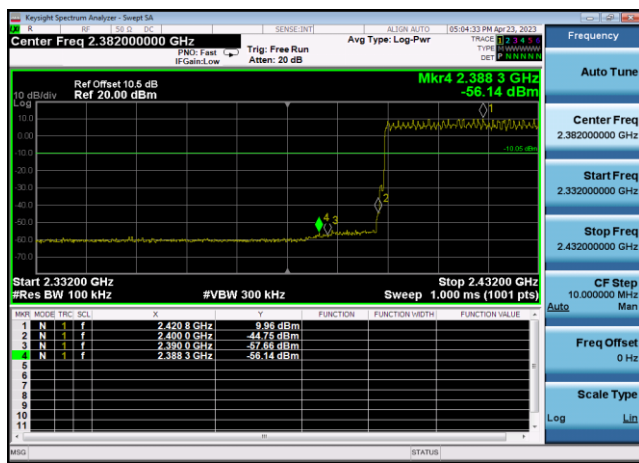

# Hopping On Mode Test Result and Data

Conducted Emission: GFSK,2402,DH5  
,Band Edge

Conducted Emission: GFSK,2480,DH5  
,Band Edge

Conducted Emission: DQPSK,2402,2DH5  
,Band Edge

Conducted Emission: DQPSK,2480,2DH5  
,Band Edge