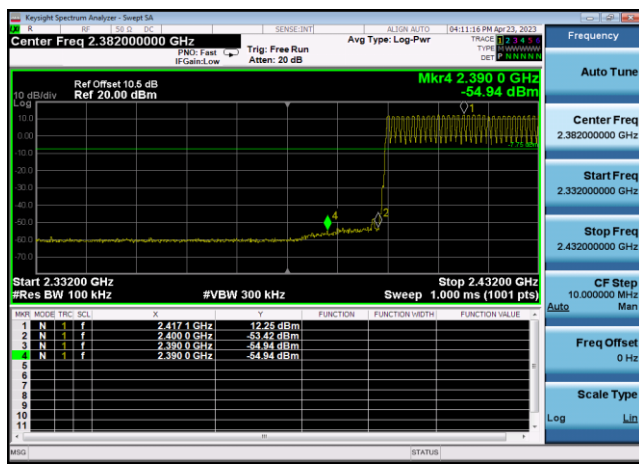

# Hopping On Mode Test Result and Data

Conducted Emission: GFSK,2402,DH5  
,Band Edge

Conducted Emission: GFSK,2480,DH5  
,Band Edge

Conducted Emission: DQPSK,2402,2DH5  
,Band Edge

Conducted Emission: DQPSK,2480,2DH5  
,Band Edge