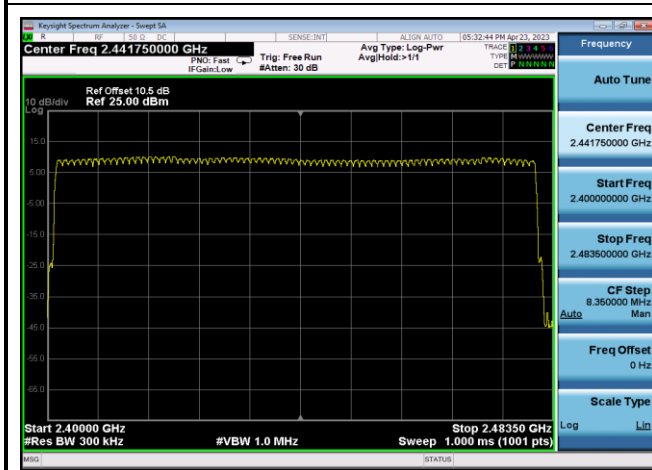

Number Of Hopping Channels: 8DPSK
,HoppingMhz,3DH5__2400~2483.5