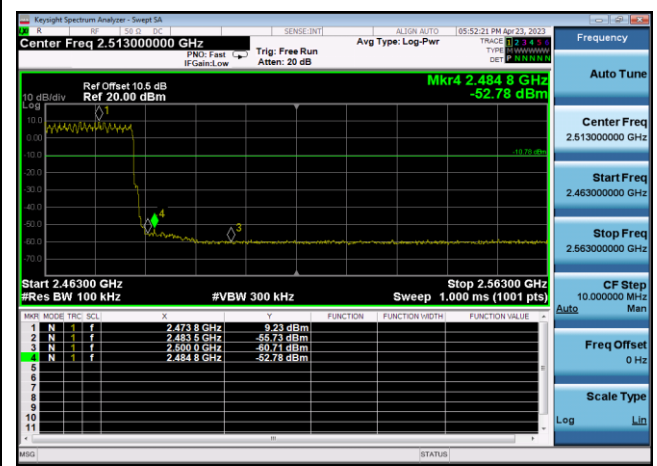

Conducted Emission: 8DPSK,2480,3DH5
,Band Edge