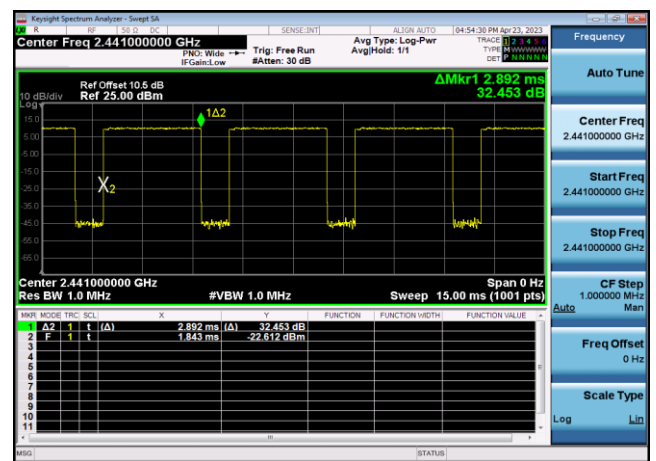

### GFSK,2480,DH5,Transmission Number

### GFSK,2480,DH5,Transmission Time

DQPSK,2402,2DH5,Transmission Number

DQPSK,2402,2DH5,Transmission Time

DQPSK,2441,2DH5,Transmission Number

DQPSK,2441,2DH5,Transmission Time

DQPSK,2480,2DH5,Transmission Number