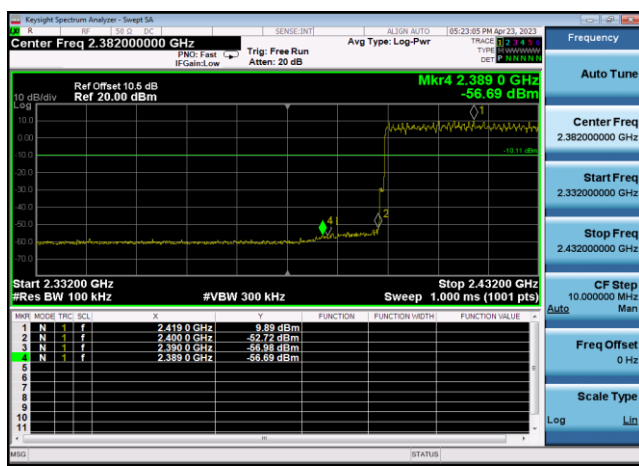

Conducted Emission: 8DPSK,2402,3DH5
,Band Edge