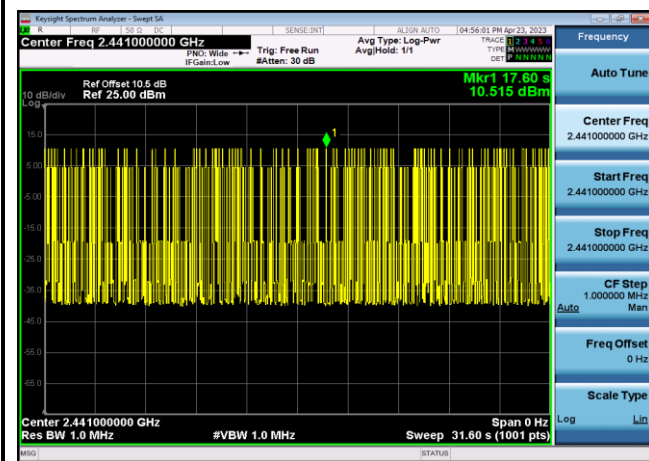

### GFSK,2480,DH5,Transmission Time

DQPSK,2402,2DH5,Transmission Number

DQPSK,2402,2DH5,Transmission Time

DQPSK,2441,2DH5,Transmission Number

DQPSK,2441,2DH5,Transmission Time

DQPSK,2480,2DH5,Transmission Number