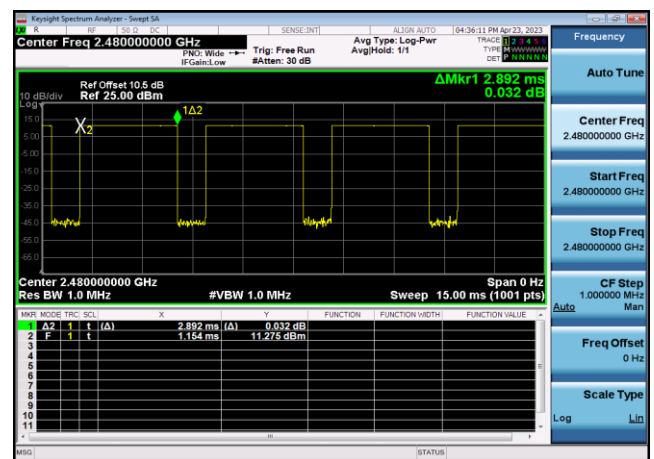

GFSK,2480,DH5,Transmission Time