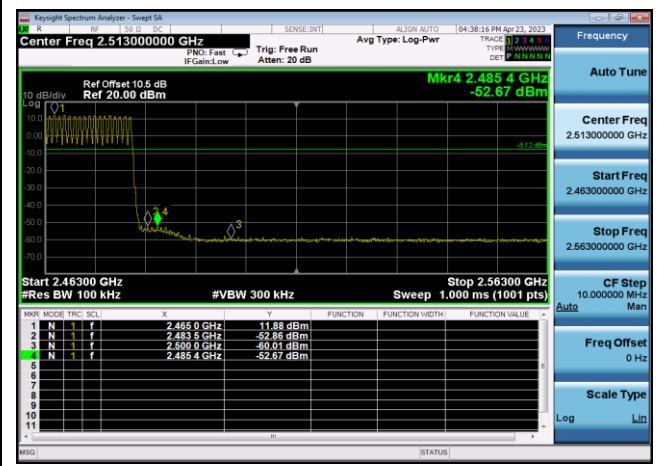

# Hopping On Mode Test Result and Data

Conducted Emission: GFSK,2402,DH5  
,Band Edge

Conducted Emission: GFSK,2480,DH5  
,Band Edge

Conducted Emission: DQPSK,2402,2DH5  
,Band Edge

Conducted Emission: DQPSK,2480,2DH5  
,Band Edge