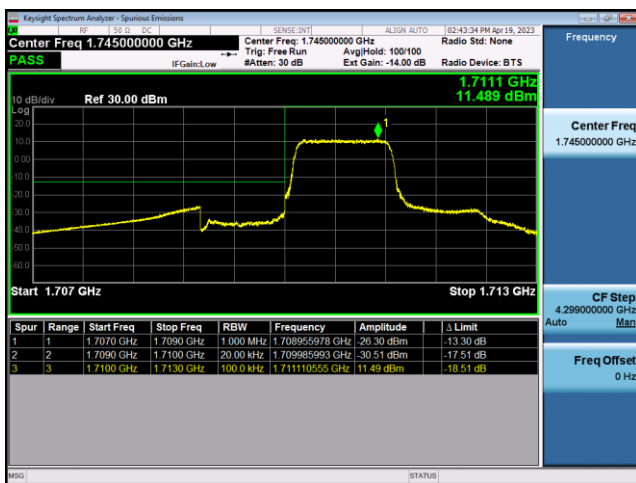

FDD66-1.4MHz-QPSK-LCH-6RB#0