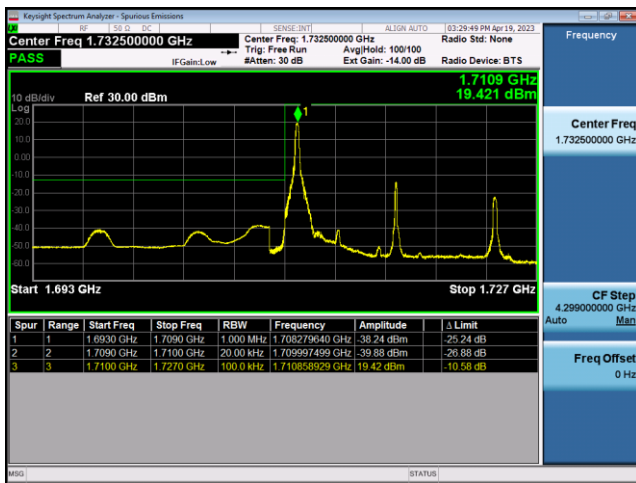

FDD66-15MHz-QPSK-LCH-75RB#0