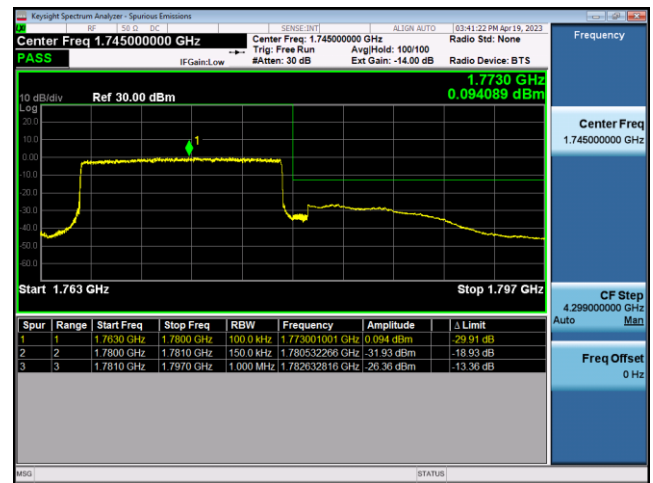

FDD66-20MHz-16QAM-LCH-1RB#0