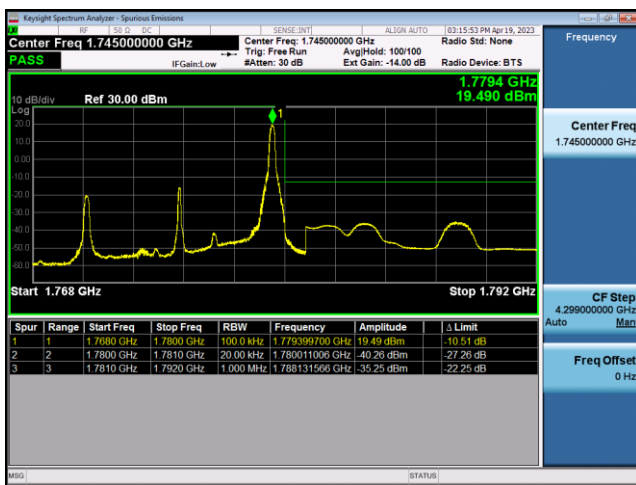

### FDD66-5MHz-16QAM-HCH-25RB#0

FDD66-10MHz-QPSK-LCH-1RB#0

FDD66-10MHz-16QAM-LCH-1RB#0

FDD66-10MHz-QPSK-LCH-50RB#0

FDD66-10MHz-16QAM-LCH-50RB#0

FDD66-10MHz-QPSK-HCH-1RB#49

FDD66-10MHz-16QAM-HCH-1RB#49

FDD66-10MHz-QPSK-HCH-50RB#0