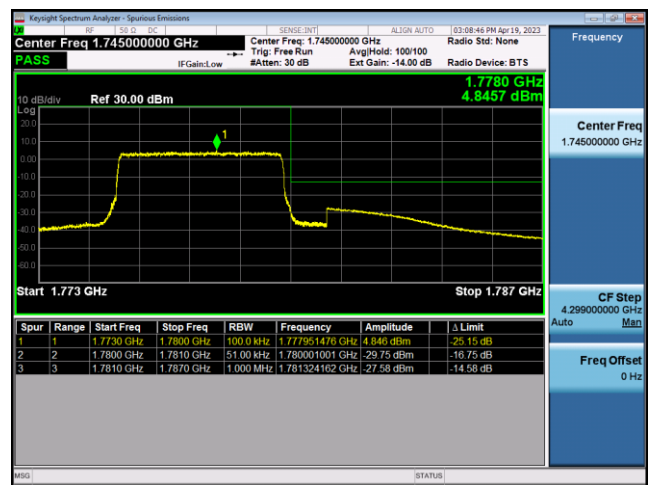

FDD66-10MHz-16QAM-LCH-1RB#0

FDD66-5MHz-16QAM-HCH-25RB#0