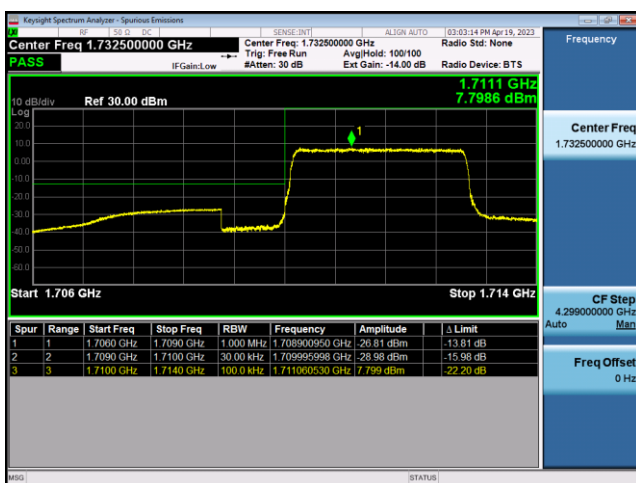

#### FDD66-1.4MHz-QPSK-HCH-1RB#5

#### FDD66-1.4MHz-16QAM-HCH-1RB#5

FDD66-1.4MHz-QPSK-HCH-6RB#0

FDD66-1.4MHz-16QAM-HCH-6RB#0

FDD66-3MHz-QPSK-LCH-1RB#0

FDD66-3MHz-16QAM-LCH-1RB#0

FDD66-3MHz-QPSK-LCH-15RB#0

FDD66-3MHz-16QAM-LCH-15RB#0

FDD66-3MHz-QPSK-HCH-1RB#14