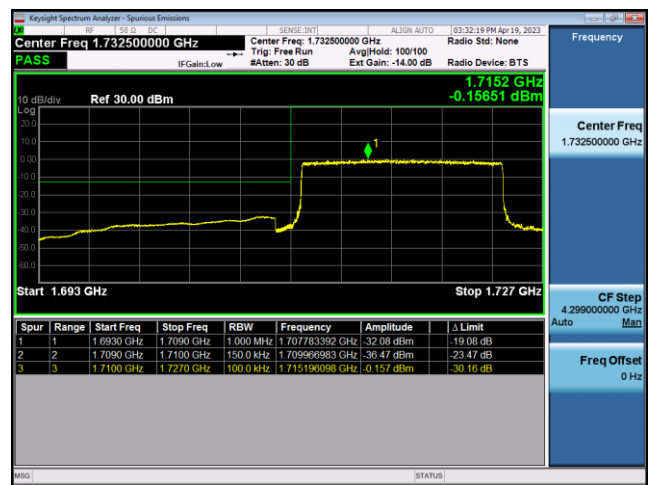

FDD66-10MHz-16QAM-HCH-50RB#0

FDD66-15MHz-QPSK-LCH-1RB#0

FDD66-15MHz-16QAM-LCH-1RB#0

FDD66-15MHz-QPSK-LCH-75RB#0

FDD66-15MHz-16QAM-LCH-75RB#0

FDD66-15MHz-QPSK-HCH-1RB#74

FDD66-15MHz-16QAM-HCH-1RB#74

FDD66-15MHz-QPSK-HCH-75RB#0