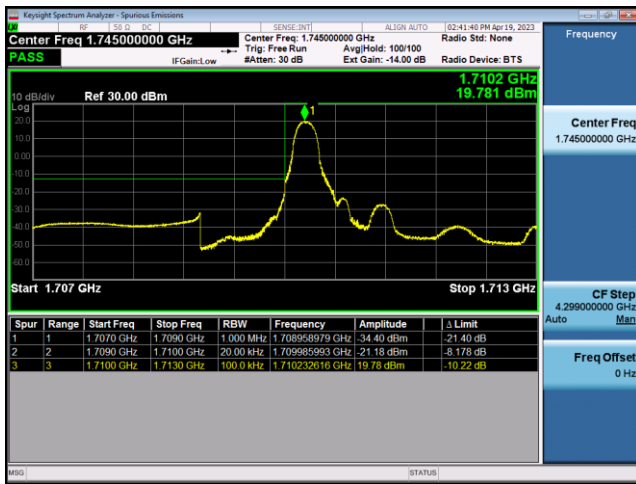

LTE Band 66:

FDD66-1.4MHz-QPSK-LCH-1RB#0