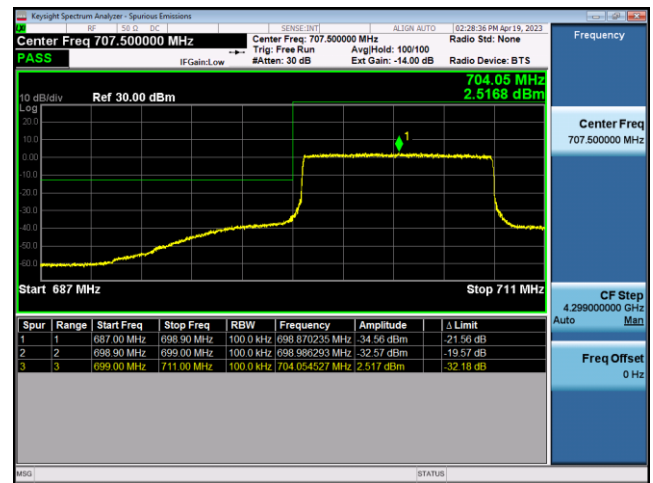

FDD12-10MHz-16QAM-HCH-1RB#49

FDD12-10MHz-16QAM-LCH-50RB#0