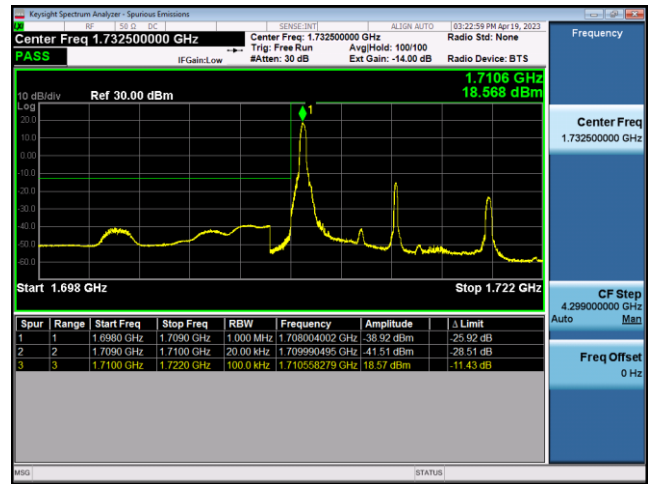

### FDD66-5MHz-16QAM-HCH-25RB#0

FDD66-10MHz-QPSK-LCH-1RB#0

FDD66-10MHz-16QAM-LCH-1RB#0

FDD66-10MHz-QPSK-LCH-50RB#0

FDD66-10MHz-16QAM-LCH-50RB#0

FDD66-10MHz-QPSK-HCH-1RB#49

FDD66-10MHz-16QAM-HCH-1RB#49

FDD66-10MHz-QPSK-HCH-50RB#0