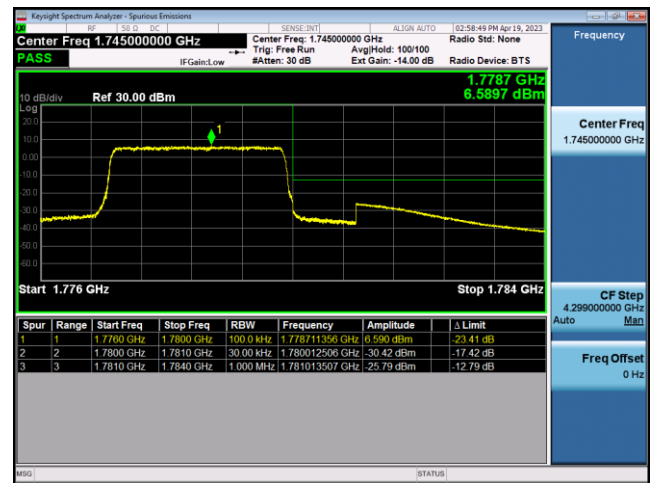

FDD66-3MHz-16QAM-HCH-15RB#0