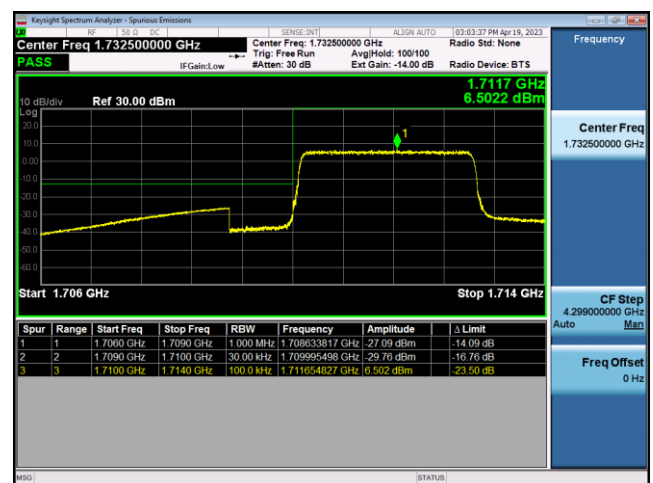

#### FDD66-1.4MHz-16QAM-HCH-1RB#5

FDD66-1.4MHz-QPSK-HCH-6RB#0

FDD66-1.4MHz-16QAM-HCH-6RB#0

FDD66-3MHz-QPSK-LCH-1RB#0

FDD66-3MHz-16QAM-LCH-1RB#0

FDD66-3MHz-QPSK-LCH-15RB#0

FDD66-3MHz-16QAM-LCH-15RB#0

FDD66-3MHz-QPSK-HCH-1RB#14