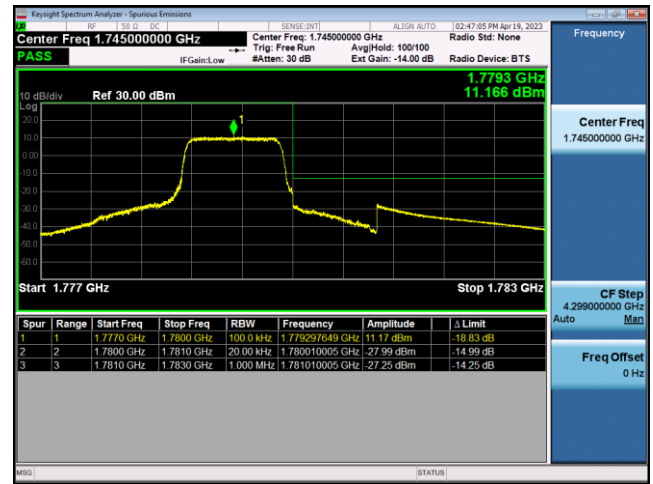

#### FDD66-1.4MHz-16QAM-HCH-1RB#5

FDD66-1.4MHz-QPSK-HCH-6RB#0

FDD66-1.4MHz-16QAM-HCH-6RB#0

FDD66-3MHz-QPSK-LCH-1RB#0

FDD66-3MHz-16QAM-LCH-1RB#0

FDD66-3MHz-QPSK-LCH-15RB#0

FDD66-3MHz-16QAM-LCH-15RB#0

FDD66-3MHz-QPSK-HCH-1RB#14