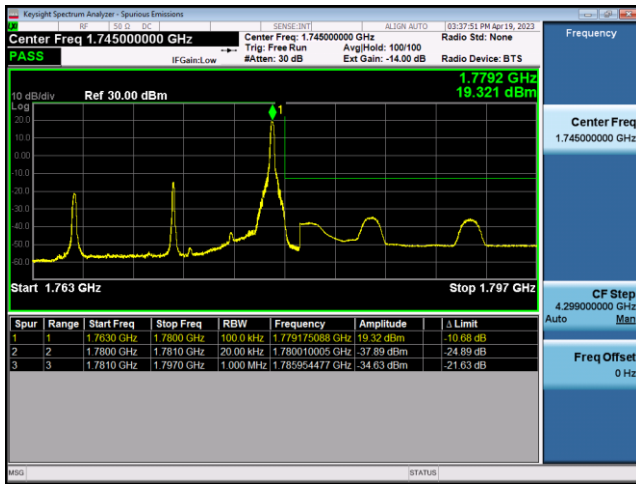

FDD66-10MHz-16QAM-HCH-50RB#0

FDD66-15MHz-QPSK-LCH-1RB#0

FDD66-15MHz-16QAM-LCH-1RB#0

FDD66-15MHz-QPSK-LCH-75RB#0

FDD66-15MHz-16QAM-LCH-75RB#0

FDD66-15MHz-QPSK-HCH-1RB#74

FDD66-15MHz-16QAM-HCH-1RB#74

FDD66-15MHz-QPSK-HCH-75RB#0