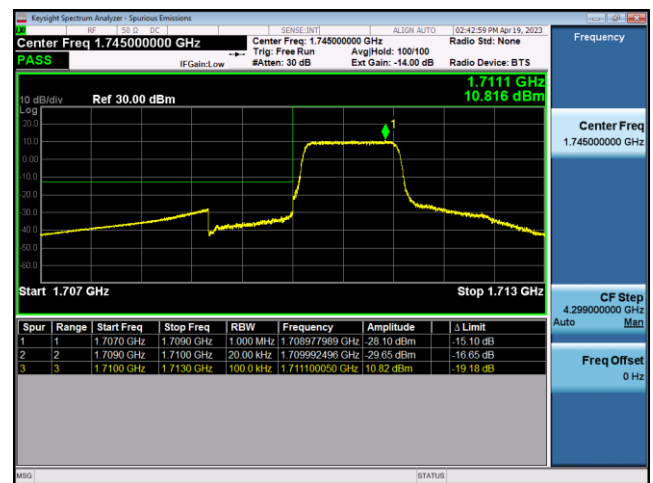

FDD66-1.4MHz-16QAM-LCH-6RB#0