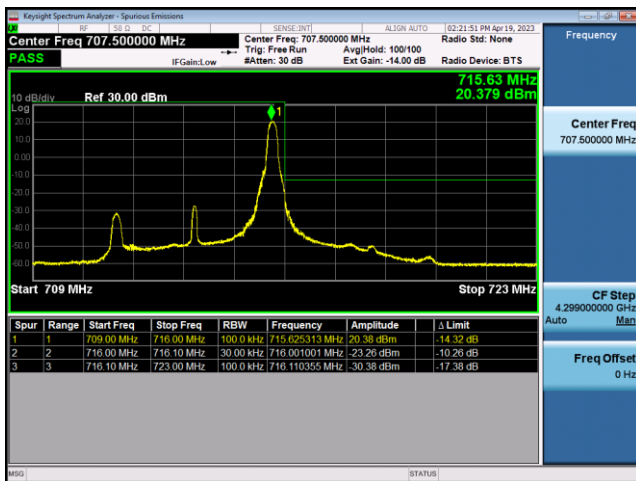

FDD12-5MHz-QPSK-HCH-25RB#0

FDD12-5MHz-QPSK-HCH-1RB#24