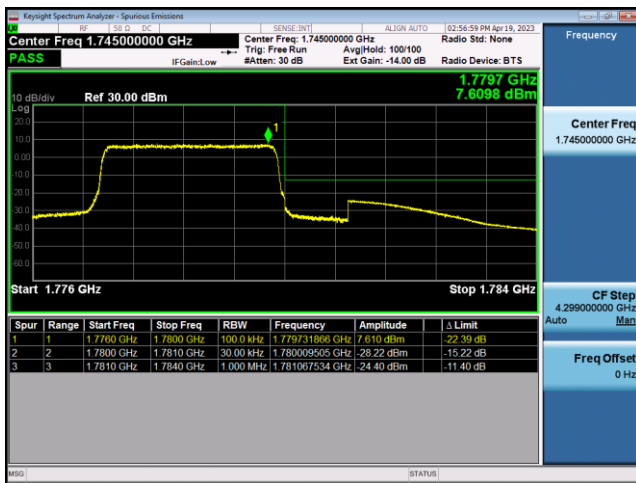

FDD66-3MHz-QPSK-HCH-15RB#0