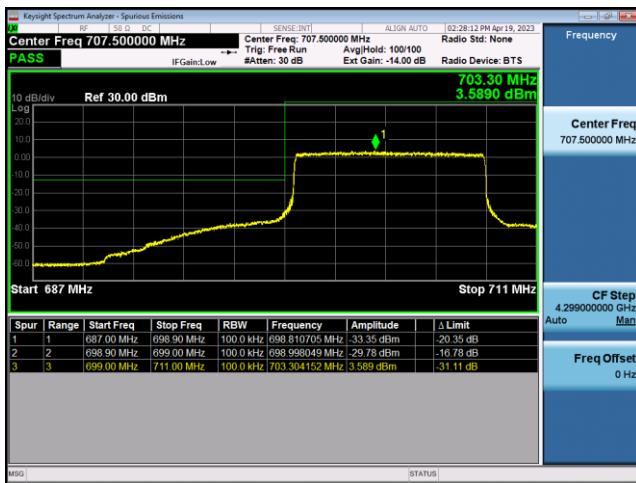

FDD12-10MHz-QPSK-HCH-1RB#49

FDD12-10MHz-QPSK-LCH-50RB#0