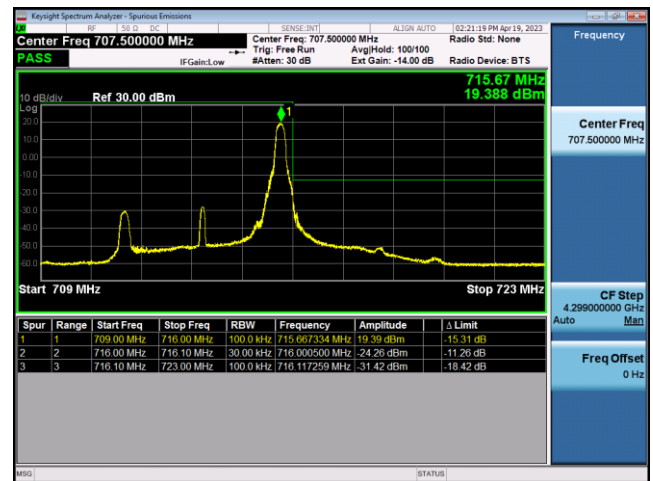

FDD12-5MHz-16QAM-HCH-25RB#0

FDD12-5MHz-16QAM-HCH-1RB#24