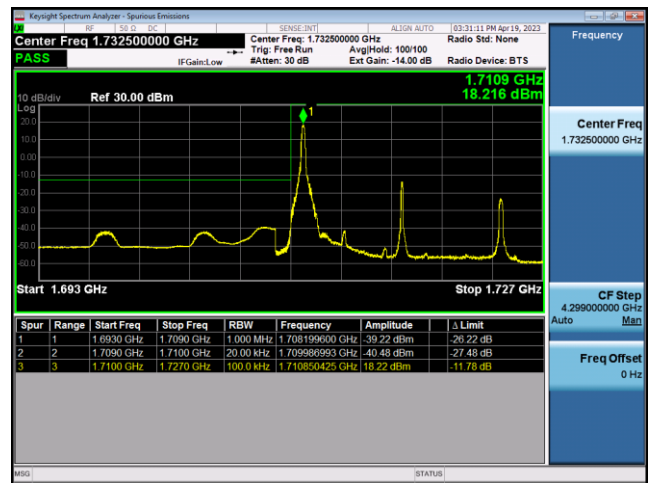

FDD66-15MHz-16QAM-LCH-75RB#0