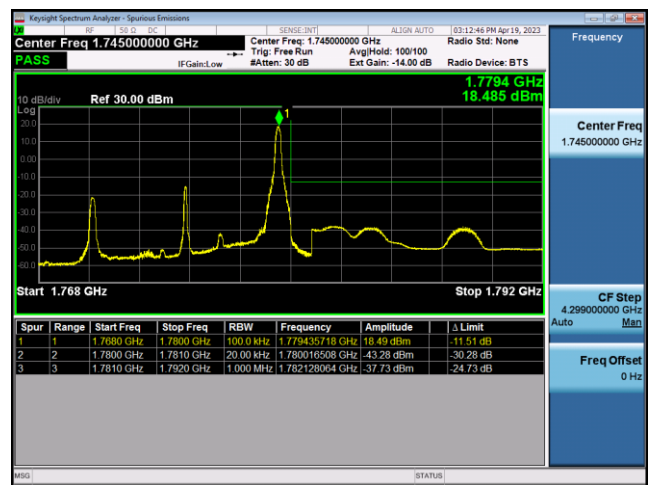

### FDD66-5MHz-16QAM-HCH-25RB#0

FDD66-10MHz-QPSK-LCH-1RB#0

FDD66-10MHz-16QAM-LCH-1RB#0

FDD66-10MHz-QPSK-LCH-50RB#0

FDD66-10MHz-16QAM-LCH-50RB#0

FDD66-10MHz-QPSK-HCH-1RB#49

FDD66-10MHz-16QAM-HCH-1RB#49

FDD66-10MHz-QPSK-HCH-50RB#0