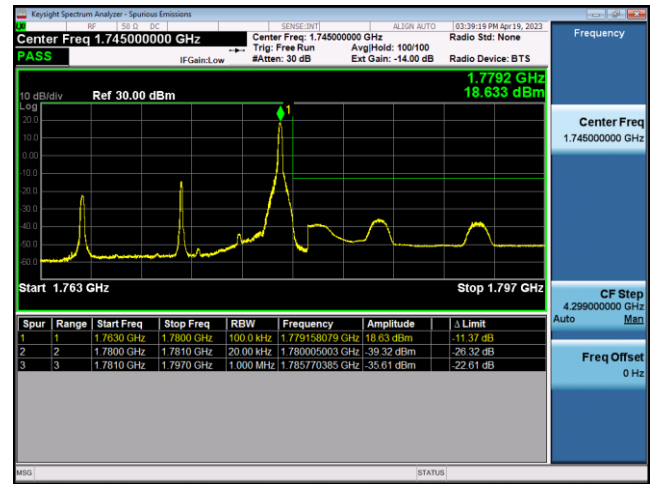

FDD66-10MHz-16QAM-HCH-50RB#0

FDD66-15MHz-QPSK-LCH-1RB#0

FDD66-15MHz-16QAM-LCH-1RB#0

FDD66-15MHz-QPSK-LCH-75RB#0

FDD66-15MHz-16QAM-LCH-75RB#0

FDD66-15MHz-QPSK-HCH-1RB#74

FDD66-15MHz-16QAM-HCH-1RB#74

FDD66-15MHz-QPSK-HCH-75RB#0