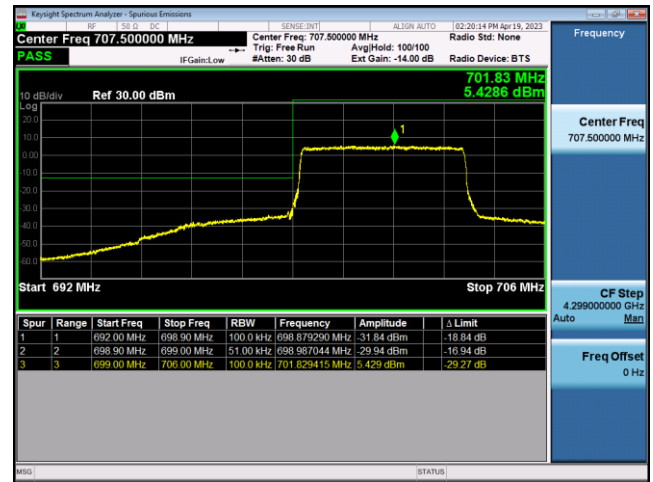

FDD12-5MHz-16QAM-HCH-1RB#24

FDD12-5MHz-16QAM-LCH-25RB#0