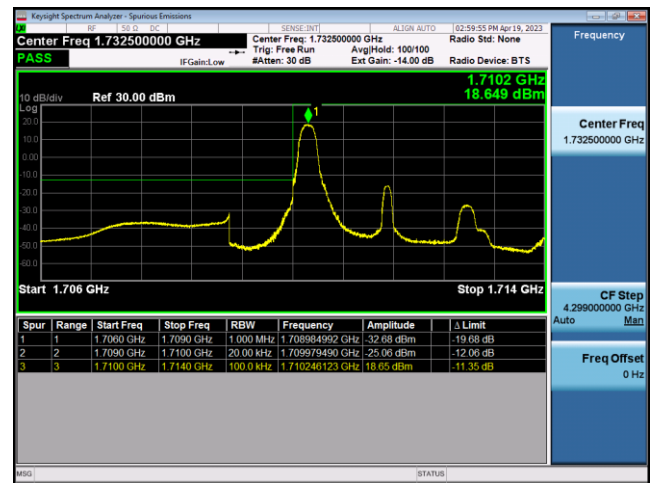

#### FDD66-1.4MHz-16QAM-HCH-1RB#5

FDD66-1.4MHz-QPSK-HCH-6RB#0

FDD66-1.4MHz-16QAM-HCH-6RB#0

FDD66-3MHz-QPSK-LCH-1RB#0

FDD66-3MHz-16QAM-LCH-1RB#0

FDD66-3MHz-QPSK-LCH-15RB#0

FDD66-3MHz-16QAM-LCH-15RB#0

FDD66-3MHz-QPSK-HCH-1RB#14