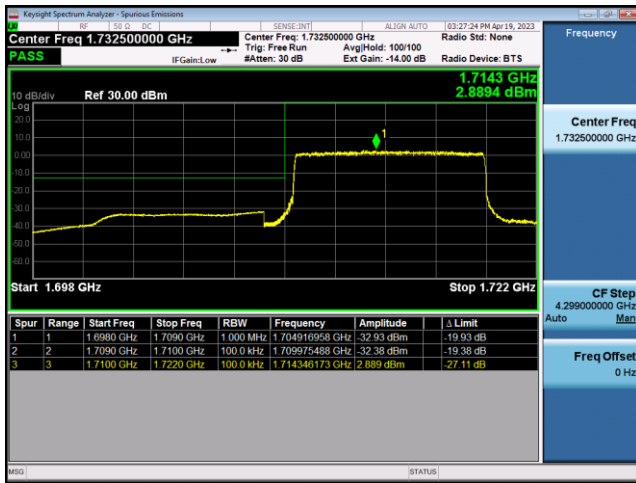

### FDD66-5MHz-16QAM-HCH-25RB#0

FDD66-10MHz-QPSK-LCH-1RB#0

FDD66-10MHz-16QAM-LCH-1RB#0

FDD66-10MHz-QPSK-LCH-50RB#0

FDD66-10MHz-16QAM-LCH-50RB#0

FDD66-10MHz-QPSK-HCH-1RB#49

FDD66-10MHz-16QAM-HCH-1RB#49

FDD66-10MHz-QPSK-HCH-50RB#0