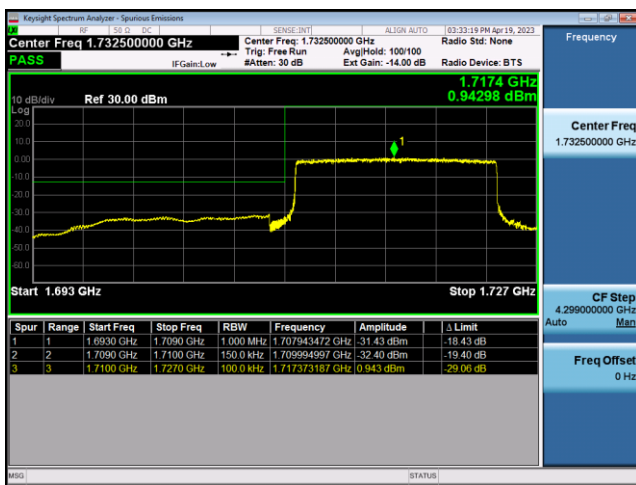

FDD66-10MHz-16QAM-HCH-50RB#0

FDD66-15MHz-QPSK-LCH-1RB#0

FDD66-15MHz-16QAM-LCH-1RB#0

FDD66-15MHz-QPSK-LCH-75RB#0

FDD66-15MHz-16QAM-LCH-75RB#0

FDD66-15MHz-QPSK-HCH-1RB#74

FDD66-15MHz-16QAM-HCH-1RB#74

FDD66-15MHz-QPSK-HCH-75RB#0