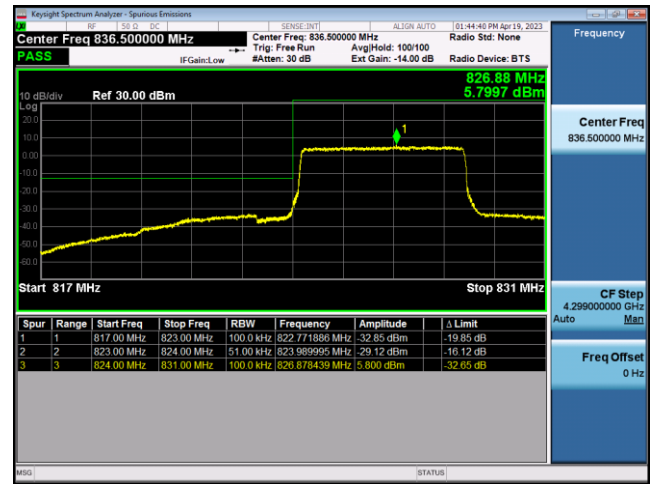

FDD5-5MHz-16QAM-LCH-1RB#0

FDD5-5MHz-QPSK-LCH-25RB#0

FDD5-5MHz-16QAM-LCH-25RB#0

FDD5-5MHz-QPSK-HCH-1RB#24

FDD5-5MHz-16QAM-HCH-1RB#24

FDD5-5MHz-QPSK-HCH-25RB#0

FDD5-5MHz-16QAM-HCH-25RB#0

FDD5-10MHz-QPSK-LCH-1RB#0

FDD5-10MHz-16QAM-LCH-1RB#0

FDD5-10MHz-QPSK-LCH-50RB#0

FDD5-10MHz-16QAM-LCH-50RB#0

FDD5-10MHz-QPSK-HCH-1RB#49

FDD5-10MHz-16QAM-HCH-1RB#49

LTE Band 12:

FDD12-1.4MHz-QPSK-LCH-1RB#0

FDD12-1.4MHz-16QAM-LCH-1RB#0