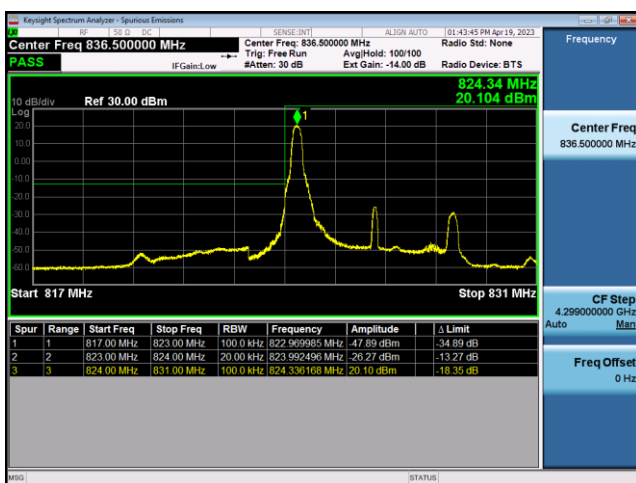

FDD5-3MHz-16QAM-LCH-1RB#0

FDD5-3MHz-QPSK-LCH-15RB#0

FDD5-3MHz-16QAM-LCH-15RB#0

FDD5-3MHz-QPSK-HCH-1RB#14

FDD5-3MHz-16QAM-HCH-1RB#14

FDD5-3MHz-QPSK-HCH-15RB#0

FDD5-3MHz-16QAM-HCH-15RB#0

FDD5-5MHz-QPSK-LCH-1RB#0