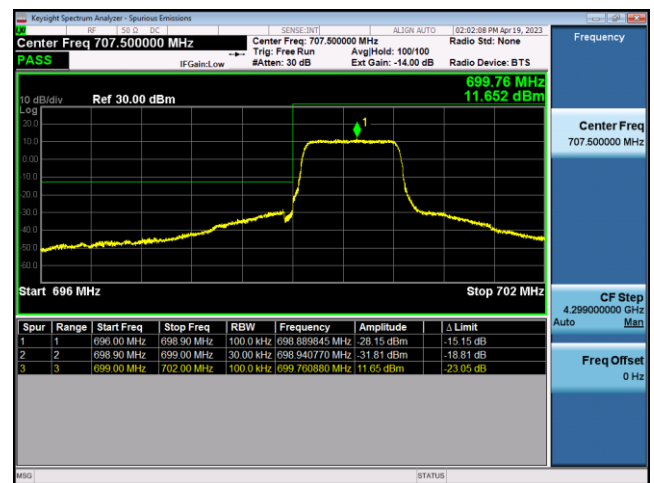

FDD12-1.4MHz-16QAM-LCH-6RB#0