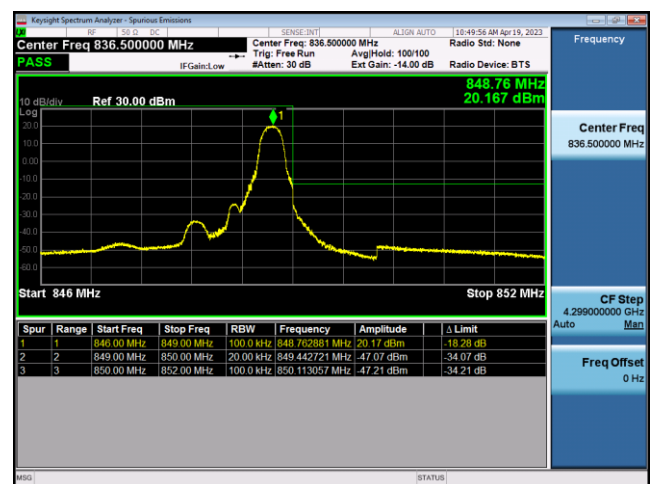

FDD4-20MHz-QPSK-LCH-100RB#0

FDD4-20MHz-16QAM-LCH-100RB#0

FDD4-20MHz-QPSK-HCH-1RB#99

FDD4-20MHz-16QAM-HCH-1RB#99

FDD4-20MHz-QPSK-HCH-100RB#0

FDD4-20MHz-16QAM-HCH-100RB#0

LTE Band 5:

FDD5-1.4MHz-QPSK-LCH-1RB#0

FDD5-1.4MHz-16QAM-LCH-1RB#0

FDD5-1.4MHz-QPSK-LCH-6RB#0

FDD5-1.4MHz-16QAM-LCH-6RB#0

FDD5-1.4MHz-QPSK-HCH-1RB#5

FDD5-1.4MHz-16QAM-HCH-1RB#5

FDD5-1.4MHz-QPSK-HCH-6RB#0

FDD5-1.4MHz-16QAM-HCH-6RB#0

FDD5-3MHz-QPSK-LCH-1RB#0