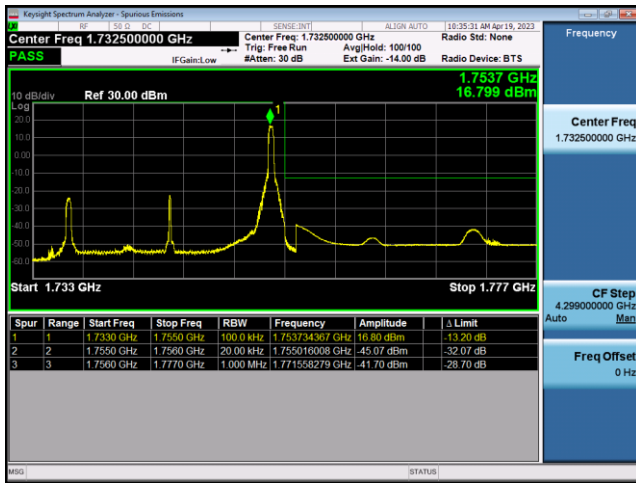

FDD4-20MHz-QPSK-LCH-100RB#0

FDD4-20MHz-16QAM-LCH-100RB#0

FDD4-20MHz-QPSK-HCH-1RB#99

FDD4-20MHz-16QAM-HCH-1RB#99

FDD4-20MHz-QPSK-HCH-100RB#0

FDD4-20MHz-16QAM-HCH-100RB#0

LTE Band 5:

FDD5-1.4MHz-QPSK-LCH-1RB#0