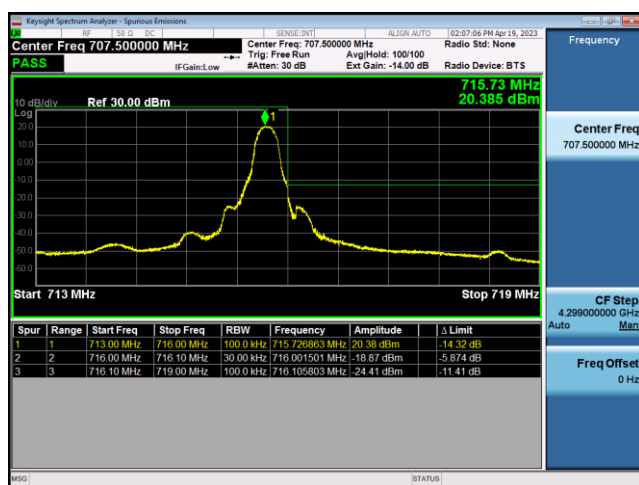

FDD12-1.4MHz-QPSK-HCH-1RB#5