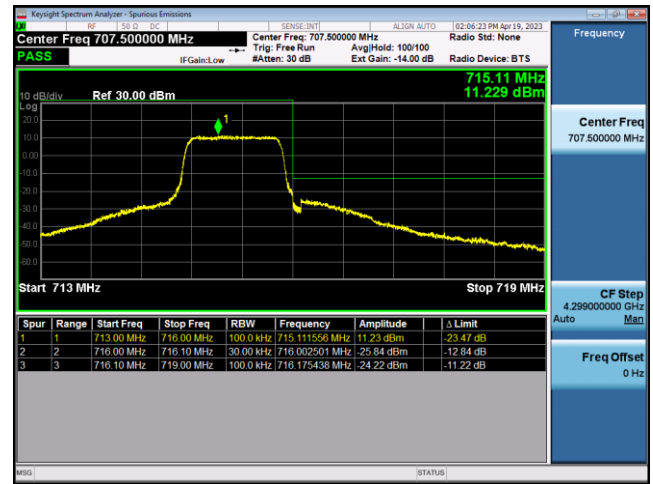

FDD12-1.4MHz-16QAM-HCH-6RB#0