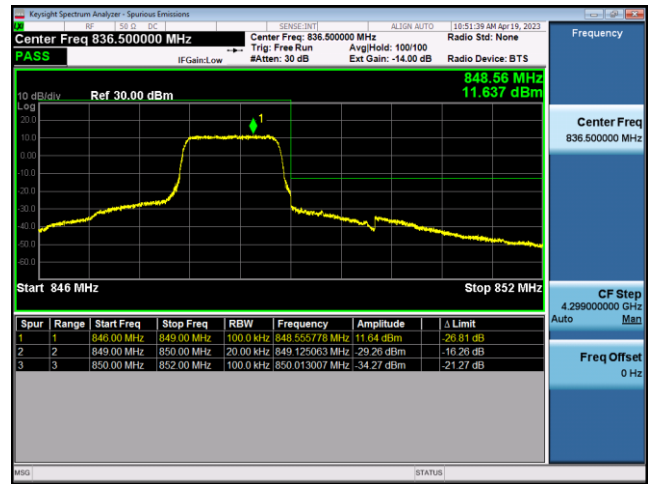

FDD4-20MHz-QPSK-LCH-100RB#0

FDD4-20MHz-16QAM-LCH-100RB#0

FDD4-20MHz-QPSK-HCH-1RB#99

FDD4-20MHz-16QAM-HCH-1RB#99

FDD4-20MHz-QPSK-HCH-100RB#0

FDD4-20MHz-16QAM-HCH-100RB#0

LTE Band 5:

FDD5-1.4MHz-QPSK-LCH-1RB#0

FDD5-1.4MHz-16QAM-LCH-1RB#0

FDD5-1.4MHz-QPSK-LCH-6RB#0

FDD5-1.4MHz-16QAM-LCH-6RB#0

FDD5-1.4MHz-QPSK-HCH-1RB#5

FDD5-1.4MHz-16QAM-HCH-1RB#5

FDD5-1.4MHz-QPSK-HCH-6RB#0

FDD5-1.4MHz-16QAM-HCH-6RB#0

FDD5-3MHz-QPSK-LCH-1RB#0