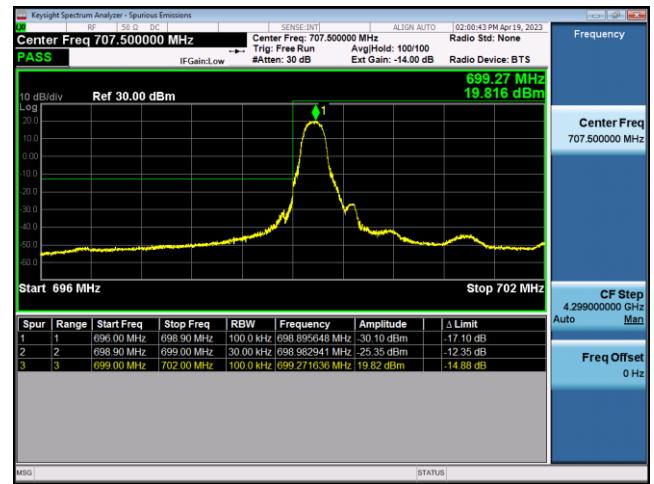

FDD5-10MHz-16QAM-LCH-1RB#0

FDD5-10MHz-QPSK-LCH-50RB#0

FDD5-10MHz-16QAM-LCH-50RB#0

FDD5-10MHz-QPSK-HCH-1RB#49

FDD5-10MHz-16QAM-HCH-1RB#49

LTE Band 12:

FDD12-1.4MHz-QPSK-LCH-1RB#0

FDD12-1.4MHz-16QAM-LCH-1RB#0