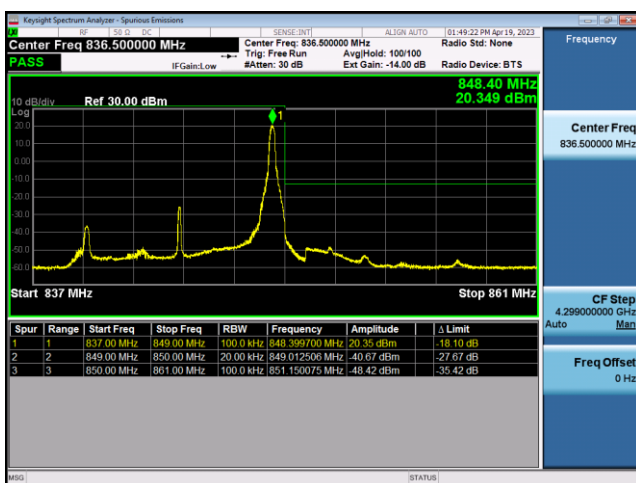

FDD5-10MHz-16QAM-LCH-1RB#0

FDD5-10MHz-QPSK-LCH-50RB#0

FDD5-10MHz-16QAM-LCH-50RB#0

FDD5-10MHz-QPSK-HCH-1RB#49

FDD5-10MHz-16QAM-HCH-1RB#49

LTE Band 12:

FDD12-1.4MHz-QPSK-LCH-1RB#0

FDD12-1.4MHz-16QAM-LCH-1RB#0