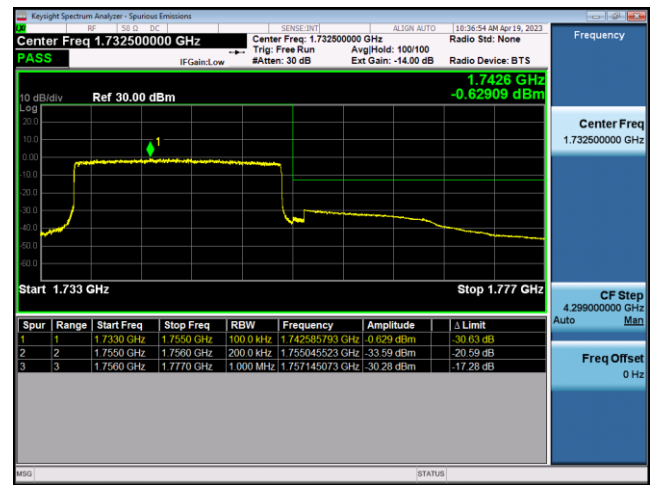

FDD4-20MHz-QPSK-LCH-100RB#0

FDD4-20MHz-16QAM-LCH-100RB#0

FDD4-20MHz-QPSK-HCH-1RB#99

FDD4-20MHz-16QAM-HCH-1RB#99

FDD4-20MHz-QPSK-HCH-100RB#0

FDD4-20MHz-16QAM-HCH-100RB#0

LTE Band 5:

FDD5-1.4MHz-QPSK-LCH-1RB#0

FDD5-1.4MHz-16QAM-LCH-1RB#0

FDD5-1.4MHz-QPSK-LCH-6RB#0

FDD5-1.4MHz-16QAM-LCH-6RB#0

FDD5-1.4MHz-QPSK-HCH-1RB#5

FDD5-1.4MHz-16QAM-HCH-1RB#5

FDD5-1.4MHz-QPSK-HCH-6RB#0

FDD5-1.4MHz-16QAM-HCH-6RB#0

FDD5-3MHz-QPSK-LCH-1RB#0