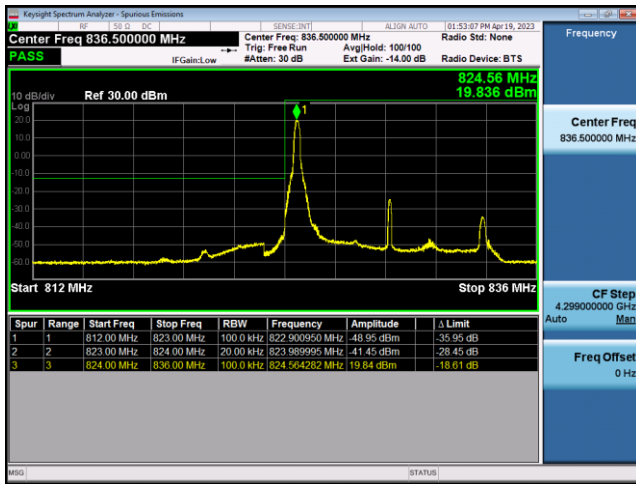

FDD5-10MHz-16QAM-LCH-1RB#0

FDD5-10MHz-QPSK-LCH-50RB#0

FDD5-10MHz-16QAM-LCH-50RB#0

FDD5-10MHz-QPSK-HCH-1RB#49

FDD5-10MHz-16QAM-HCH-1RB#49

LTE Band 12:

FDD12-1.4MHz-QPSK-LCH-1RB#0

FDD12-1.4MHz-16QAM-LCH-1RB#0