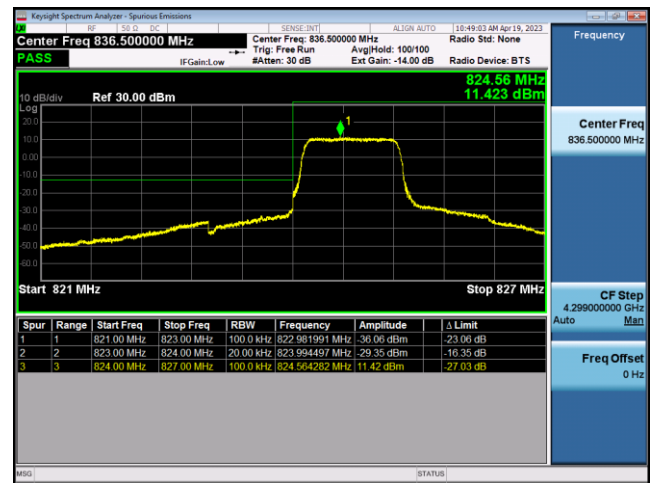

FDD5-1.4MHz-16QAM-LCH-6RB#0