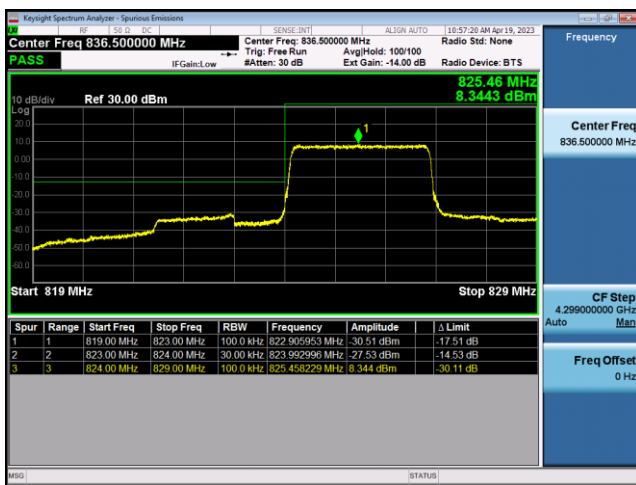

FDD5-3MHz-QPSK-LCH-15RB#0