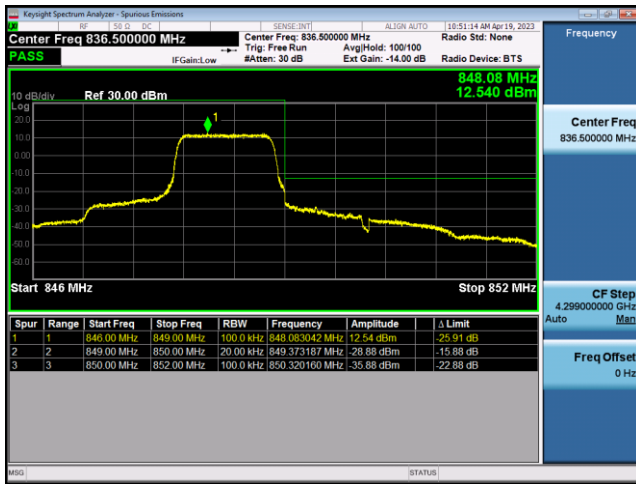

FDD4-20MHz-QPSK-LCH-100RB#0

FDD4-20MHz-16QAM-LCH-100RB#0

FDD4-20MHz-QPSK-HCH-1RB#99

FDD4-20MHz-16QAM-HCH-1RB#99

FDD4-20MHz-QPSK-HCH-100RB#0

FDD4-20MHz-16QAM-HCH-100RB#0

LTE Band 5:

FDD5-1.4MHz-QPSK-LCH-1RB#0

FDD5-1.4MHz-16QAM-LCH-1RB#0

FDD5-1.4MHz-QPSK-LCH-6RB#0

FDD5-1.4MHz-16QAM-LCH-6RB#0

FDD5-1.4MHz-QPSK-HCH-1RB#5

FDD5-1.4MHz-16QAM-HCH-1RB#5

FDD5-1.4MHz-QPSK-HCH-6RB#0

FDD5-1.4MHz-16QAM-HCH-6RB#0

FDD5-3MHz-QPSK-LCH-1RB#0