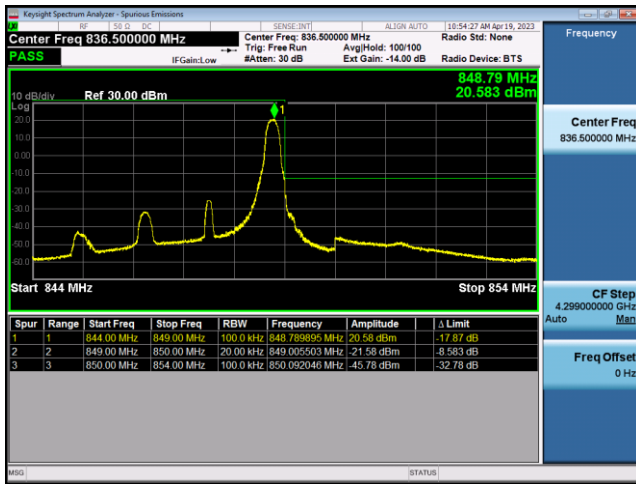

FDD5-3MHz-16QAM-LCH-1RB#0

FDD5-3MHz-QPSK-LCH-15RB#0

FDD5-3MHz-16QAM-LCH-15RB#0

FDD5-3MHz-QPSK-HCH-1RB#14

FDD5-3MHz-16QAM-HCH-1RB#14

FDD5-3MHz-QPSK-HCH-15RB#0

FDD5-3MHz-16QAM-HCH-15RB#0

FDD5-5MHz-QPSK-LCH-1RB#0