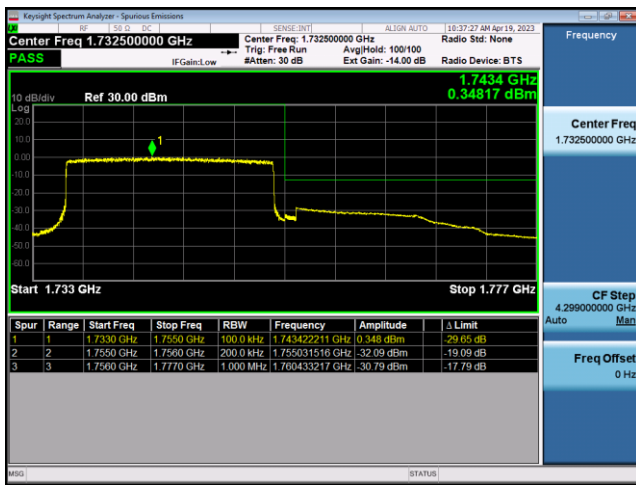

FDD4-20MHz-QPSK-LCH-100RB#0

FDD4-20MHz-16QAM-LCH-100RB#0

FDD4-20MHz-QPSK-HCH-1RB#99

FDD4-20MHz-16QAM-HCH-1RB#99

FDD4-20MHz-QPSK-HCH-100RB#0

FDD4-20MHz-16QAM-HCH-100RB#0

LTE Band 5:

FDD5-1.4MHz-QPSK-LCH-1RB#0

FDD5-1.4MHz-16QAM-LCH-1RB#0

FDD5-1.4MHz-QPSK-LCH-6RB#0

FDD5-1.4MHz-16QAM-LCH-6RB#0

FDD5-1.4MHz-QPSK-HCH-1RB#5

FDD5-1.4MHz-16QAM-HCH-1RB#5

FDD5-1.4MHz-QPSK-HCH-6RB#0

FDD5-1.4MHz-16QAM-HCH-6RB#0

FDD5-3MHz-QPSK-LCH-1RB#0