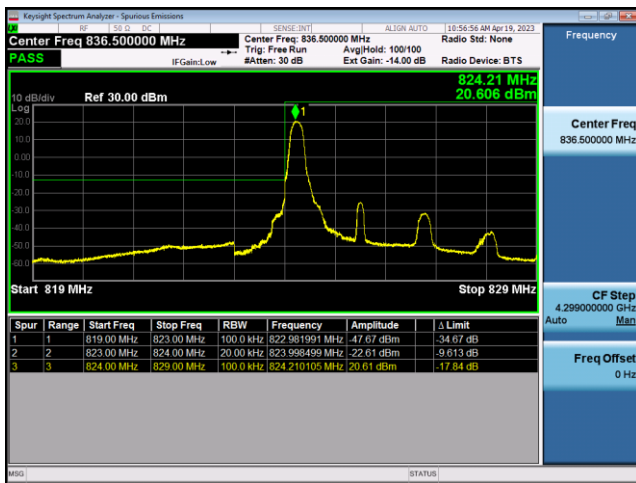

FDD4-20MHz-QPSK-LCH-100RB#0

FDD4-20MHz-16QAM-LCH-100RB#0

FDD4-20MHz-QPSK-HCH-1RB#99

FDD4-20MHz-16QAM-HCH-1RB#99

FDD4-20MHz-QPSK-HCH-100RB#0

FDD4-20MHz-16QAM-HCH-100RB#0

LTE Band 5:

FDD5-1.4MHz-QPSK-LCH-1RB#0

FDD5-1.4MHz-16QAM-LCH-1RB#0

FDD5-1.4MHz-QPSK-LCH-6RB#0

FDD5-1.4MHz-16QAM-LCH-6RB#0

FDD5-1.4MHz-QPSK-HCH-1RB#5

FDD5-1.4MHz-16QAM-HCH-1RB#5

FDD5-1.4MHz-QPSK-HCH-6RB#0

FDD5-1.4MHz-16QAM-HCH-6RB#0

FDD5-3MHz-QPSK-LCH-1RB#0