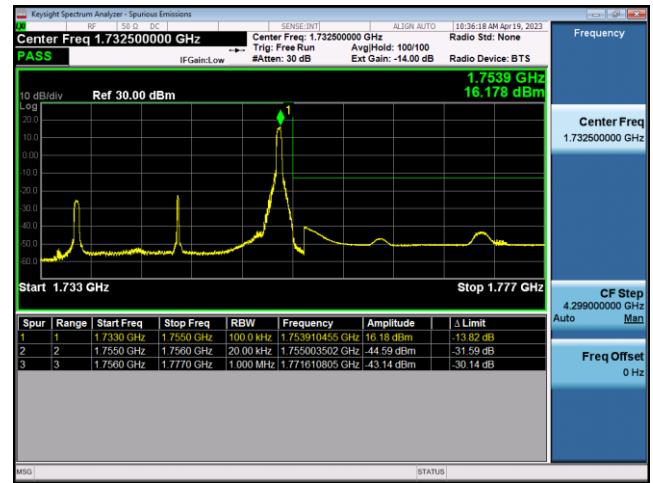

FDD4-20MHz-QPSK-LCH-100RB#0

FDD4-20MHz-16QAM-LCH-100RB#0

FDD4-20MHz-QPSK-HCH-1RB#99

FDD4-20MHz-16QAM-HCH-1RB#99

FDD4-20MHz-QPSK-HCH-100RB#0

FDD4-20MHz-16QAM-HCH-100RB#0

LTE Band 5:

FDD5-1.4MHz-QPSK-LCH-1RB#0