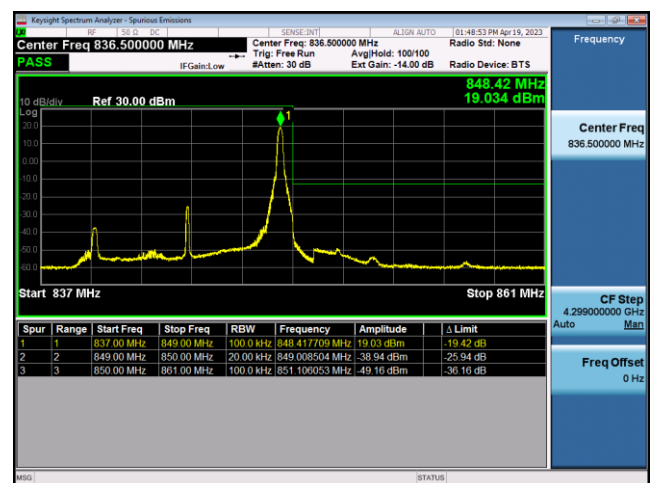

FDD5-10MHz-16QAM-LCH-1RB#0

FDD5-10MHz-QPSK-LCH-50RB#0

FDD5-10MHz-16QAM-LCH-50RB#0

FDD5-10MHz-QPSK-HCH-1RB#49

FDD5-10MHz-16QAM-HCH-1RB#49

LTE Band 12:

FDD12-1.4MHz-QPSK-LCH-1RB#0

FDD12-1.4MHz-16QAM-LCH-1RB#0