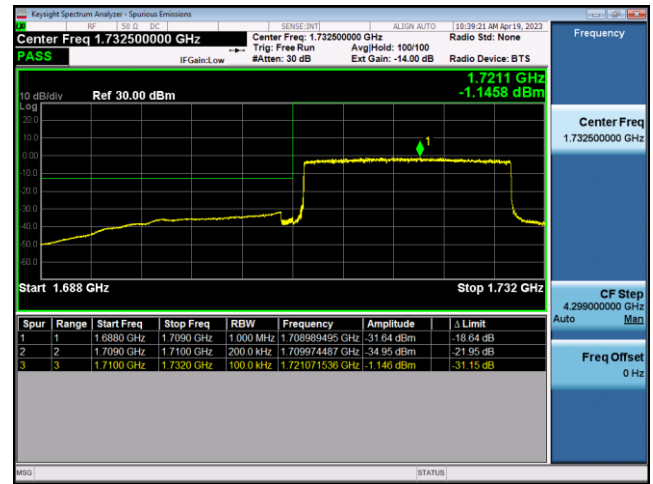

FDD4-20MHz-QPSK-LCH-100RB#0

FDD4-20MHz-16QAM-LCH-100RB#0

FDD4-20MHz-QPSK-HCH-1RB#99

FDD4-20MHz-16QAM-HCH-1RB#99

FDD4-20MHz-QPSK-HCH-100RB#0

FDD4-20MHz-16QAM-HCH-100RB#0

LTE Band 5:

FDD5-1.4MHz-QPSK-LCH-1RB#0

FDD5-1.4MHz-16QAM-LCH-1RB#0

FDD5-1.4MHz-QPSK-LCH-6RB#0

FDD5-1.4MHz-16QAM-LCH-6RB#0

FDD5-1.4MHz-QPSK-HCH-1RB#5

FDD5-1.4MHz-16QAM-HCH-1RB#5

FDD5-1.4MHz-QPSK-HCH-6RB#0

FDD5-1.4MHz-16QAM-HCH-6RB#0

FDD5-3MHz-QPSK-LCH-1RB#0