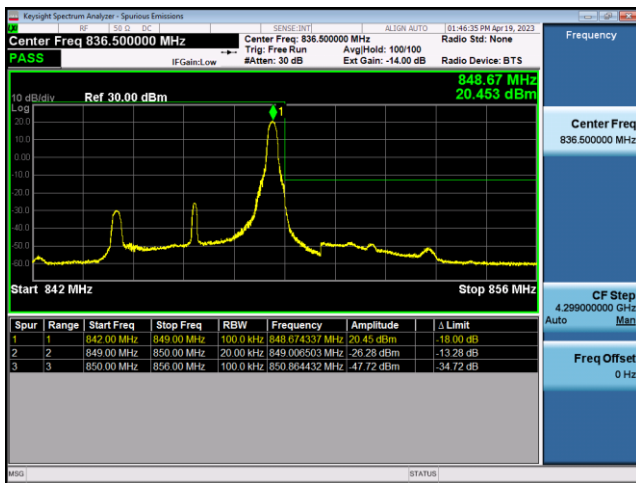

FDD5-5MHz-QPSK-HCH-1RB#24