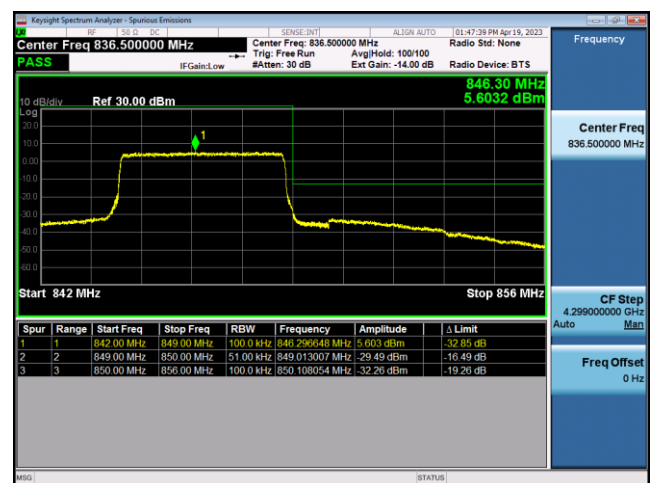

FDD5-5MHz-16QAM-LCH-1RB#0

FDD5-5MHz-QPSK-LCH-25RB#0

FDD5-5MHz-16QAM-LCH-25RB#0

FDD5-5MHz-QPSK-HCH-1RB#24

FDD5-5MHz-16QAM-HCH-1RB#24

FDD5-5MHz-QPSK-HCH-25RB#0

FDD5-5MHz-16QAM-HCH-25RB#0

FDD5-10MHz-QPSK-LCH-1RB#0

FDD5-10MHz-16QAM-LCH-1RB#0

FDD5-10MHz-QPSK-LCH-50RB#0

FDD5-10MHz-16QAM-LCH-50RB#0

FDD5-10MHz-QPSK-HCH-1RB#49

FDD5-10MHz-16QAM-HCH-1RB#49

LTE Band 12:

FDD12-1.4MHz-QPSK-LCH-1RB#0

FDD12-1.4MHz-16QAM-LCH-1RB#0