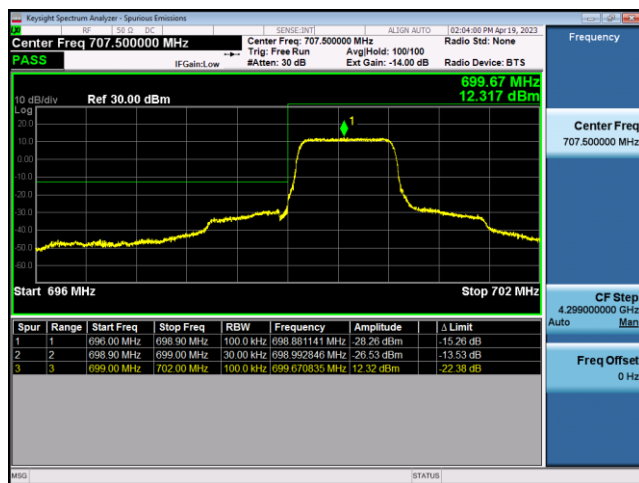

FDD12-1.4MHz-QPSK-LCH-6RB#0