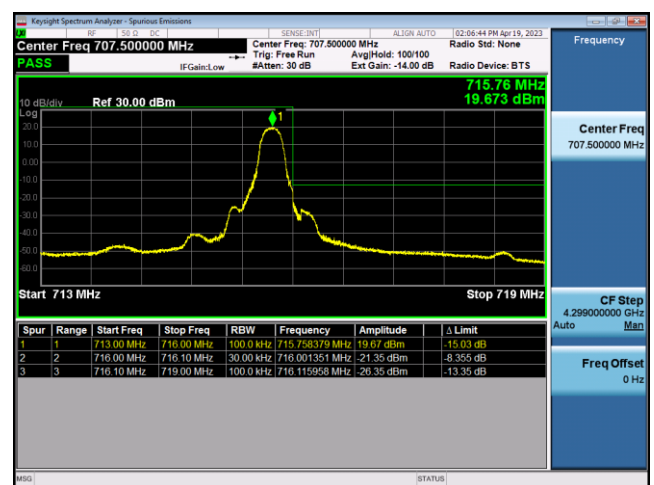

FDD12-1.4MHz-16QAM-HCH-1RB#5