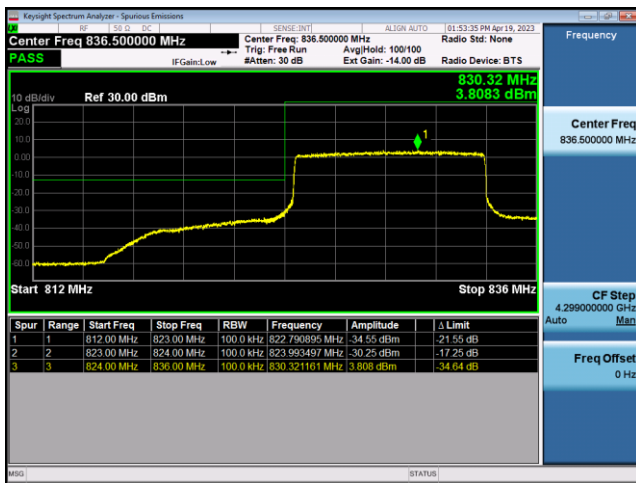

FDD5-5MHz-16QAM-LCH-1RB#0

FDD5-5MHz-QPSK-LCH-25RB#0

FDD5-5MHz-16QAM-LCH-25RB#0

FDD5-5MHz-QPSK-HCH-1RB#24

FDD5-5MHz-16QAM-HCH-1RB#24

FDD5-5MHz-QPSK-HCH-25RB#0

FDD5-5MHz-16QAM-HCH-25RB#0

FDD5-10MHz-QPSK-LCH-1RB#0

FDD5-10MHz-16QAM-LCH-1RB#0

FDD5-10MHz-QPSK-LCH-50RB#0

FDD5-10MHz-16QAM-LCH-50RB#0

FDD5-10MHz-QPSK-HCH-1RB#49

FDD5-10MHz-16QAM-HCH-1RB#49

LTE Band 12:

FDD12-1.4MHz-QPSK-LCH-1RB#0

FDD12-1.4MHz-16QAM-LCH-1RB#0