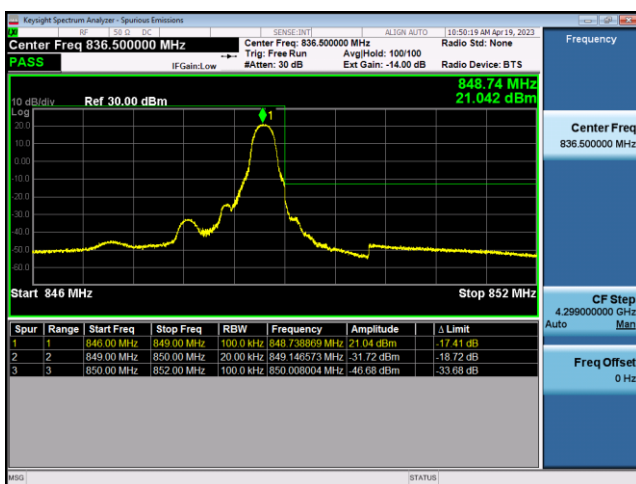

FDD4-20MHz-QPSK-LCH-100RB#0

FDD4-20MHz-16QAM-LCH-100RB#0

FDD4-20MHz-QPSK-HCH-1RB#99

FDD4-20MHz-16QAM-HCH-1RB#99

FDD4-20MHz-QPSK-HCH-100RB#0

FDD4-20MHz-16QAM-HCH-100RB#0

LTE Band 5:

FDD5-1.4MHz-QPSK-LCH-1RB#0

FDD5-1.4MHz-16QAM-LCH-1RB#0

FDD5-1.4MHz-QPSK-LCH-6RB#0

FDD5-1.4MHz-16QAM-LCH-6RB#0

FDD5-1.4MHz-QPSK-HCH-1RB#5

FDD5-1.4MHz-16QAM-HCH-1RB#5

FDD5-1.4MHz-QPSK-HCH-6RB#0

FDD5-1.4MHz-16QAM-HCH-6RB#0

FDD5-3MHz-QPSK-LCH-1RB#0