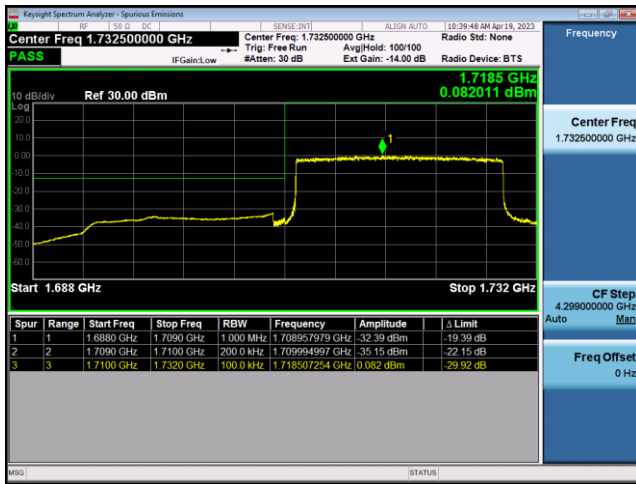

FDD4-20MHz-QPSK-LCH-100RB#0

FDD4-20MHz-16QAM-LCH-100RB#0

FDD4-20MHz-QPSK-HCH-1RB#99

FDD4-20MHz-16QAM-HCH-1RB#99

FDD4-20MHz-QPSK-HCH-100RB#0

FDD4-20MHz-16QAM-HCH-100RB#0

LTE Band 5:

FDD5-1.4MHz-QPSK-LCH-1RB#0