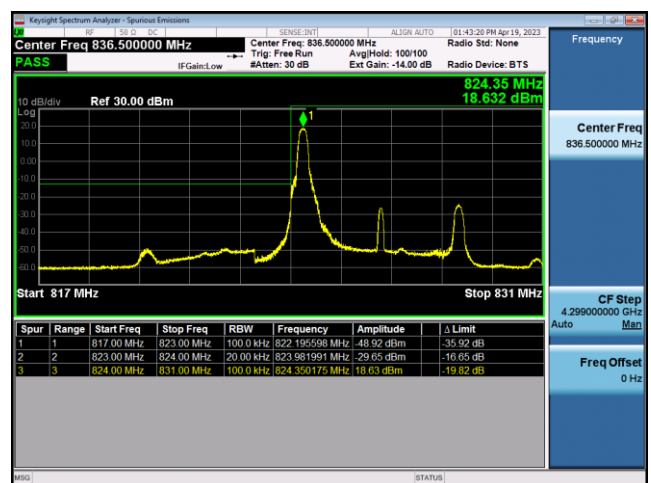

FDD5-5MHz-16QAM-LCH-1RB#0