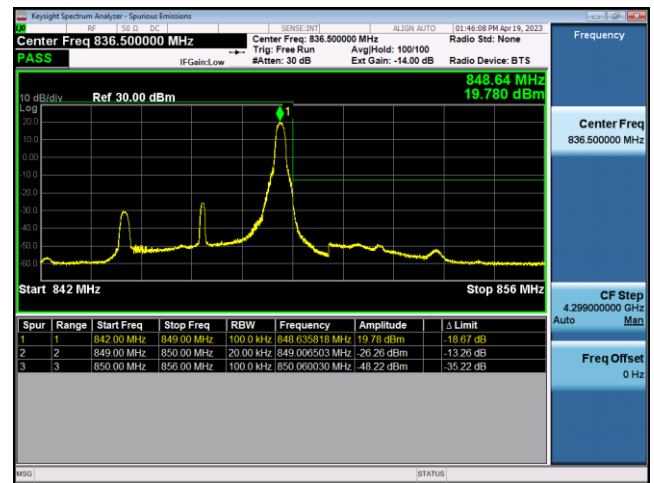

FDD5-5MHz-16QAM-HCH-1RB#24