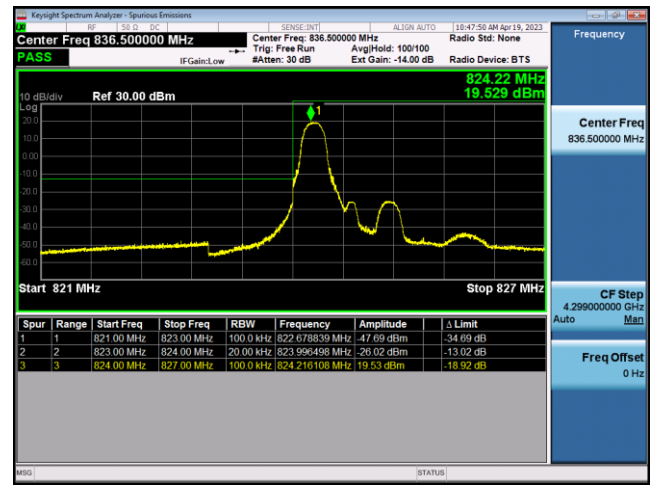

FDD5-1.4MHz-16QAM-LCH-1RB#0