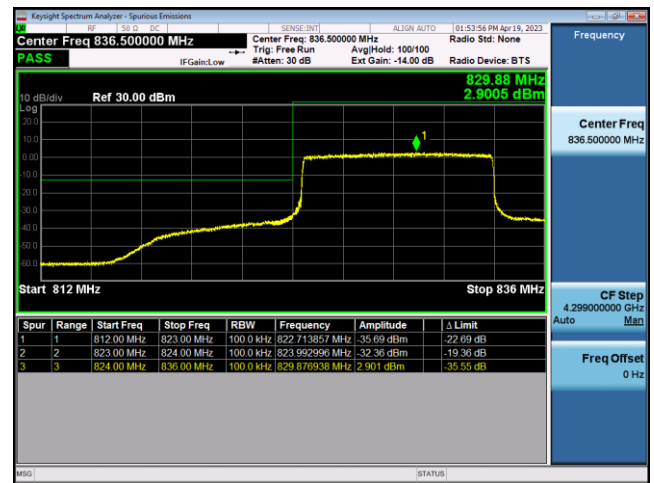

FDD5-5MHz-16QAM-LCH-1RB#0

FDD5-5MHz-QPSK-LCH-25RB#0

FDD5-5MHz-16QAM-LCH-25RB#0

FDD5-5MHz-QPSK-HCH-1RB#24

FDD5-5MHz-16QAM-HCH-1RB#24

FDD5-5MHz-QPSK-HCH-25RB#0

FDD5-5MHz-16QAM-HCH-25RB#0

FDD5-10MHz-QPSK-LCH-1RB#0

FDD5-10MHz-16QAM-LCH-1RB#0

FDD5-10MHz-QPSK-LCH-50RB#0

FDD5-10MHz-16QAM-LCH-50RB#0

FDD5-10MHz-QPSK-HCH-1RB#49

FDD5-10MHz-16QAM-HCH-1RB#49

LTE Band 12:

FDD12-1.4MHz-QPSK-LCH-1RB#0

FDD12-1.4MHz-16QAM-LCH-1RB#0