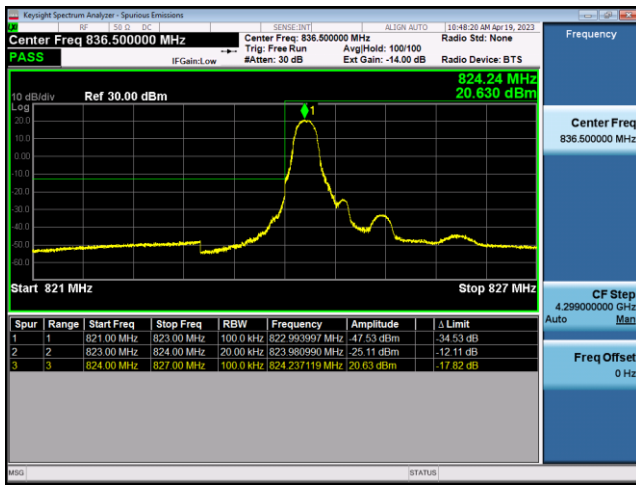

FDD4-20MHz-QPSK-LCH-100RB#0

FDD4-20MHz-16QAM-LCH-100RB#0

FDD4-20MHz-QPSK-HCH-1RB#99

FDD4-20MHz-16QAM-HCH-1RB#99

FDD4-20MHz-QPSK-HCH-100RB#0

FDD4-20MHz-16QAM-HCH-100RB#0

LTE Band 5:

FDD5-1.4MHz-QPSK-LCH-1RB#0