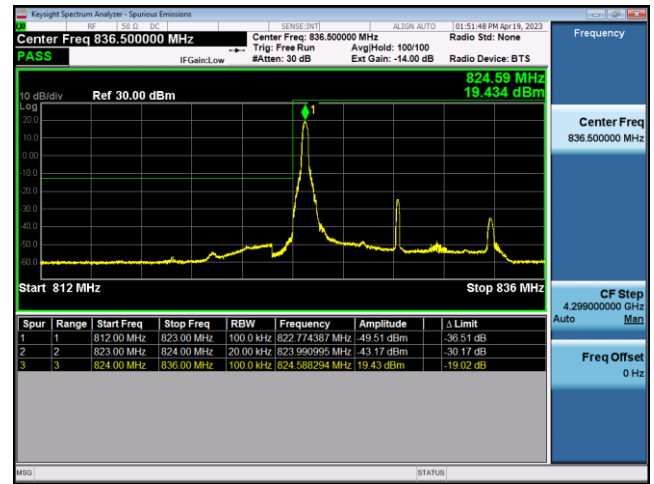

FDD5-10MHz-16QAM-LCH-1RB#0

FDD5-10MHz-QPSK-LCH-50RB#0

FDD5-10MHz-16QAM-LCH-50RB#0

FDD5-10MHz-QPSK-HCH-1RB#49

FDD5-10MHz-16QAM-HCH-1RB#49

LTE Band 12:

FDD12-1.4MHz-QPSK-LCH-1RB#0

FDD12-1.4MHz-16QAM-LCH-1RB#0