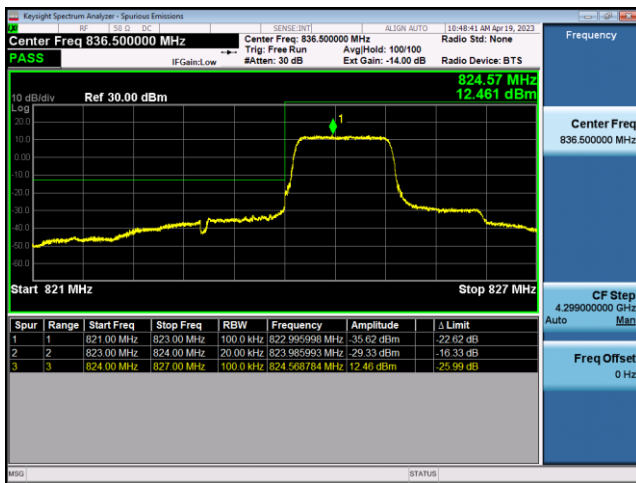

FDD5-1.4MHz-QPSK-LCH-6RB#0