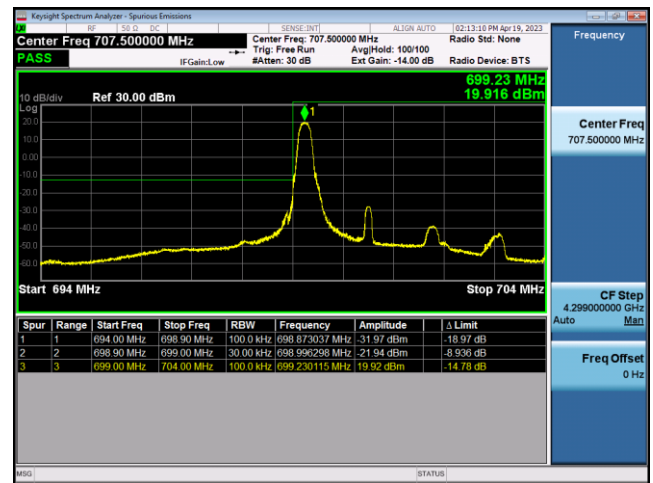

FDD12-3MHz-16QAM-LCH-1RB#0