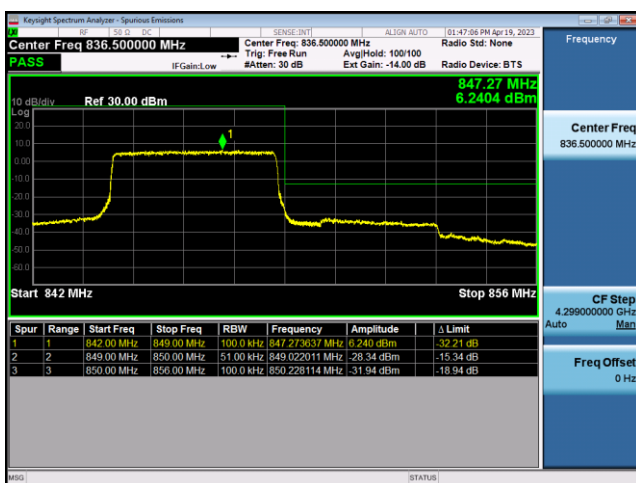

FDD5-5MHz-16QAM-LCH-1RB#0

FDD5-5MHz-QPSK-LCH-25RB#0

FDD5-5MHz-16QAM-LCH-25RB#0

FDD5-5MHz-QPSK-HCH-1RB#24

FDD5-5MHz-16QAM-HCH-1RB#24

FDD5-5MHz-QPSK-HCH-25RB#0

FDD5-5MHz-16QAM-HCH-25RB#0

FDD5-10MHz-QPSK-LCH-1RB#0

FDD5-10MHz-16QAM-LCH-1RB#0

FDD5-10MHz-QPSK-LCH-50RB#0

FDD5-10MHz-16QAM-LCH-50RB#0

FDD5-10MHz-QPSK-HCH-1RB#49

FDD5-10MHz-16QAM-HCH-1RB#49

LTE Band 12:

FDD12-1.4MHz-QPSK-LCH-1RB#0

FDD12-1.4MHz-16QAM-LCH-1RB#0