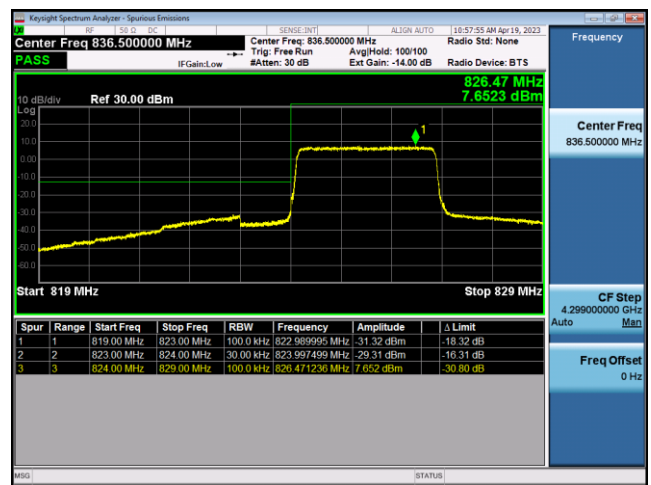

FDD4-20MHz-QPSK-LCH-100RB#0

FDD4-20MHz-16QAM-LCH-100RB#0

FDD4-20MHz-QPSK-HCH-1RB#99

FDD4-20MHz-16QAM-HCH-1RB#99

FDD4-20MHz-QPSK-HCH-100RB#0

FDD4-20MHz-16QAM-HCH-100RB#0

LTE Band 5:

FDD5-1.4MHz-QPSK-LCH-1RB#0

FDD5-1.4MHz-16QAM-LCH-1RB#0

FDD5-1.4MHz-QPSK-LCH-6RB#0

FDD5-1.4MHz-16QAM-LCH-6RB#0

FDD5-1.4MHz-QPSK-HCH-1RB#5

FDD5-1.4MHz-16QAM-HCH-1RB#5

FDD5-1.4MHz-QPSK-HCH-6RB#0

FDD5-1.4MHz-16QAM-HCH-6RB#0

FDD5-3MHz-QPSK-LCH-1RB#0

FDD5-3MHz-16QAM-LCH-1RB#0

FDD5-3MHz-QPSK-LCH-15RB#0

FDD5-3MHz-16QAM-LCH-15RB#0

FDD5-3MHz-QPSK-HCH-1RB#14

FDD5-3MHz-16QAM-HCH-1RB#14

FDD5-3MHz-QPSK-HCH-15RB#0

FDD5-3MHz-16QAM-HCH-15RB#0

FDD5-5MHz-QPSK-LCH-1RB#0