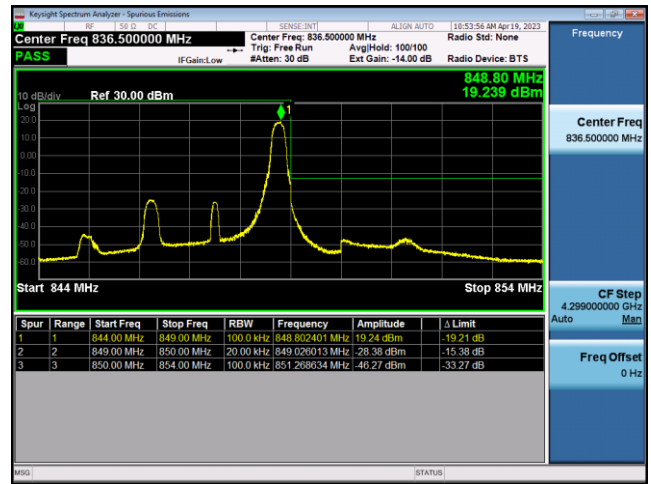

FDD5-3MHz-16QAM-LCH-1RB#0

FDD5-3MHz-QPSK-LCH-15RB#0

FDD5-3MHz-16QAM-LCH-15RB#0

FDD5-3MHz-QPSK-HCH-1RB#14

FDD5-3MHz-16QAM-HCH-1RB#14

FDD5-3MHz-QPSK-HCH-15RB#0

FDD5-3MHz-16QAM-HCH-15RB#0

FDD5-5MHz-QPSK-LCH-1RB#0