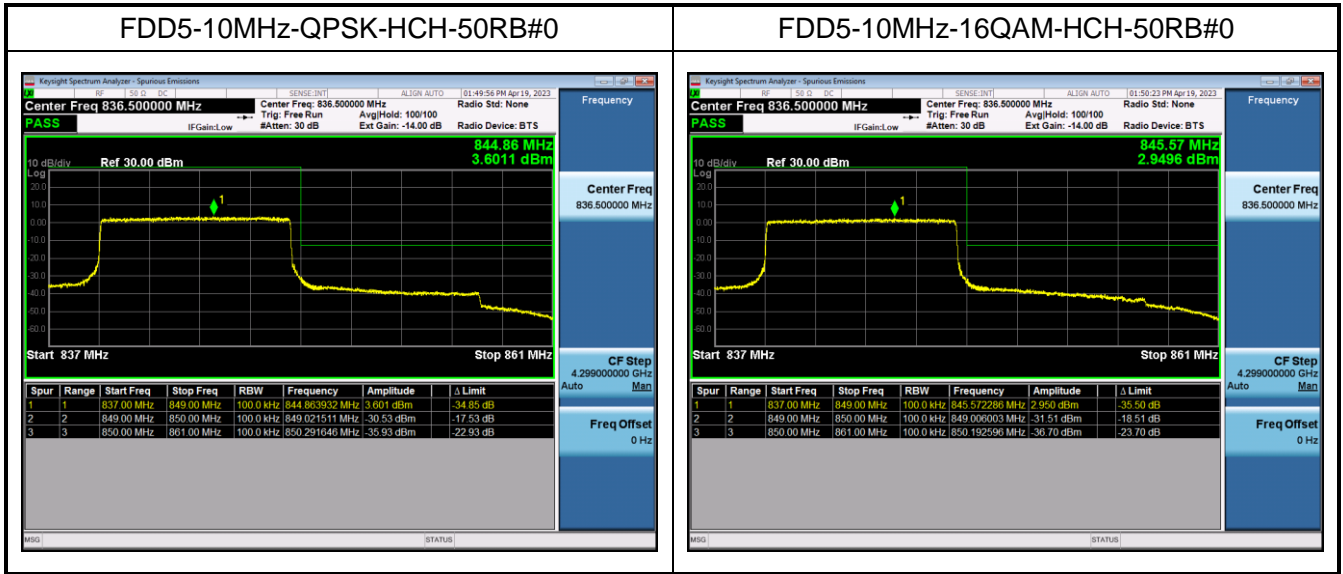

FDD5-10MHz-16QAM-LCH-1RB#0

FDD5-10MHz-QPSK-LCH-50RB#0

FDD5-10MHz-16QAM-LCH-50RB#0

FDD5-10MHz-QPSK-HCH-1RB#49

FDD5-10MHz-16QAM-HCH-1RB#49

LTE Band 12:

FDD12-1.4MHz-QPSK-LCH-1RB#0

FDD12-1.4MHz-16QAM-LCH-1RB#0