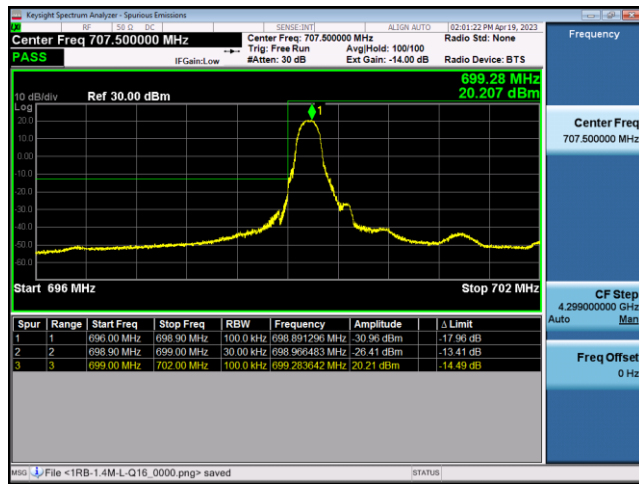

FDD5-10MHz-16QAM-LCH-1RB#0

FDD5-10MHz-QPSK-LCH-50RB#0

FDD5-10MHz-16QAM-LCH-50RB#0

FDD5-10MHz-QPSK-HCH-1RB#49

FDD5-10MHz-16QAM-HCH-1RB#49

LTE Band 12:

FDD12-1.4MHz-QPSK-LCH-1RB#0

FDD12-1.4MHz-16QAM-LCH-1RB#0