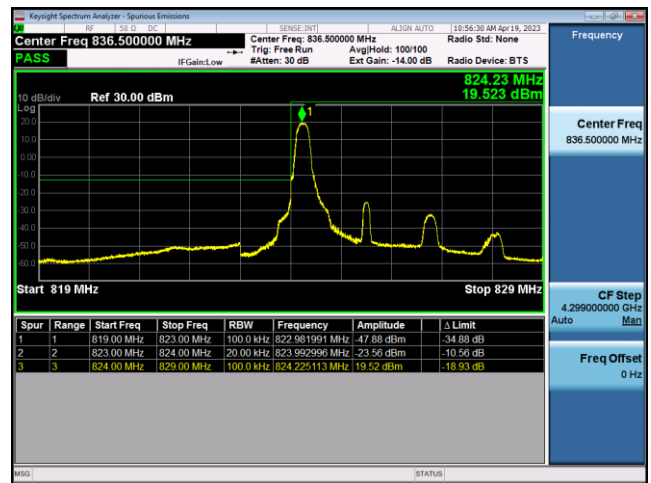

FDD5-3MHz-16QAM-LCH-1RB#0