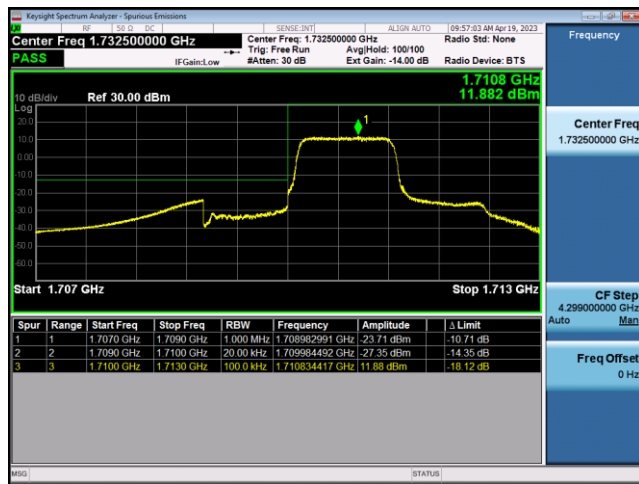

FDD2-20MHz-QPSK-HCH-100RB#0

FDD2-20MHz-16QAM-HCH-100RB#0

LTE Band 4:

FDD4-1.4MHz-QPSK-LCH-1RB#0

FDD4-1.4MHz-16QAM-LCH-1RB#0

FDD4-1.4MHz-QPSK-LCH-6RB#0

FDD4-1.4MHz-16QAM-LCH-6RB#0

FDD4-1.4MHz-QPSK-HCH-1RB#5