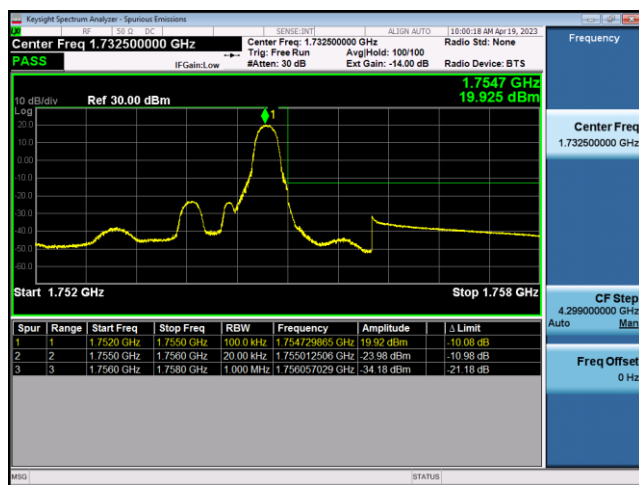

FDD2-20MHz-QPSK-HCH-100RB#0

FDD2-20MHz-16QAM-HCH-100RB#0

LTE Band 4:

FDD4-1.4MHz-QPSK-LCH-1RB#0

FDD4-1.4MHz-16QAM-LCH-1RB#0

FDD4-1.4MHz-QPSK-LCH-6RB#0

FDD4-1.4MHz-16QAM-LCH-6RB#0

FDD4-1.4MHz-QPSK-HCH-1RB#5