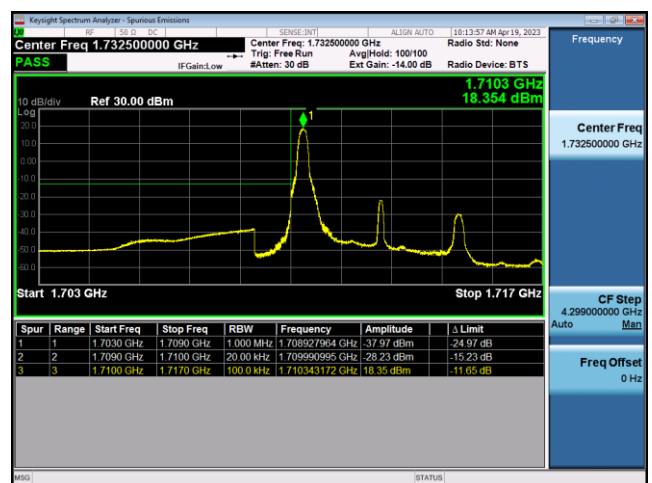

FDD4-3MHz-16QAM-HCH-1RB#14

FDD4-3MHz-QPSK-HCH-15RB#0

FDD4-3MHz-16QAM-HCH-15RB#0

FDD4-5MHz-QPSK-LCH-1RB#0

FDD4-5MHz-16QAM-LCH-1RB#0

FDD4-5MHz-QPSK-LCH-25RB#0

FDD4-5MHz-16QAM-LCH-25RB#0

FDD4-5MHz-QPSK-HCH-1RB#24