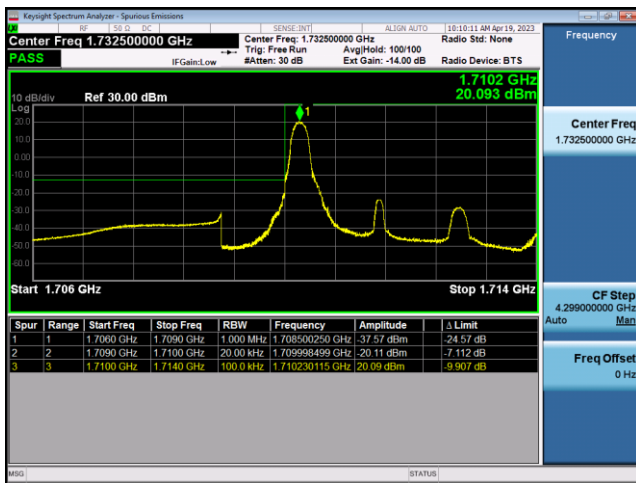

FDD4-3MHz-QPSK-LCH-1RB#0