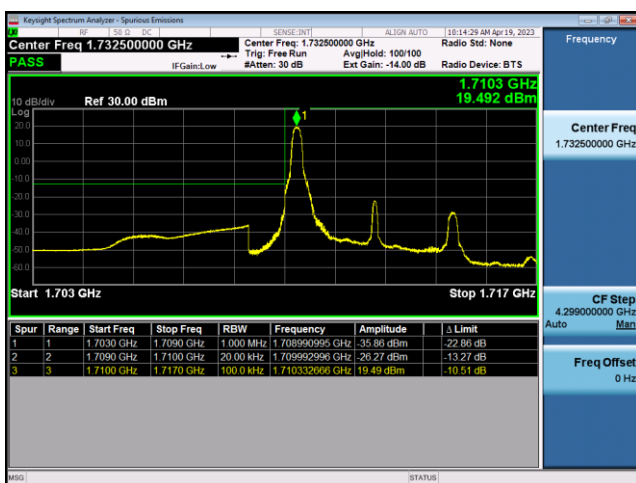

FDD4-3MHz-16QAM-HCH-1RB#14

FDD4-3MHz-QPSK-HCH-15RB#0

FDD4-3MHz-16QAM-HCH-15RB#0

FDD4-5MHz-QPSK-LCH-1RB#0

FDD4-5MHz-16QAM-LCH-1RB#0

FDD4-5MHz-QPSK-LCH-25RB#0

FDD4-5MHz-16QAM-LCH-25RB#0

FDD4-5MHz-QPSK-HCH-1RB#24