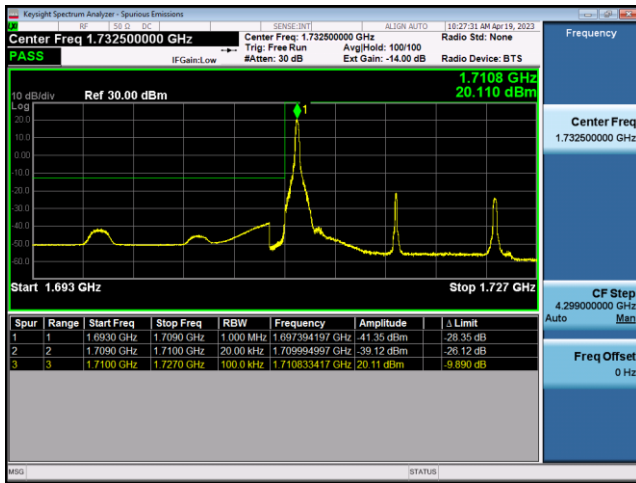

FDD4-10MHz-16QAM-HCH-1RB#49

FDD4-10MHz-QPSK-HCH-50RB#0

FDD4-10MHz-16QAM-HCH-50RB#0

FDD4-15MHz-QPSK-LCH-1RB#0

FDD4-15MHz-16QAM-LCH-1RB#0

FDD4-15MHz-QPSK-LCH-75RB#0

FDD4-15MHz-16QAM-LCH-75RB#0

FDD4-15MHz-QPSK-HCH-1RB#74