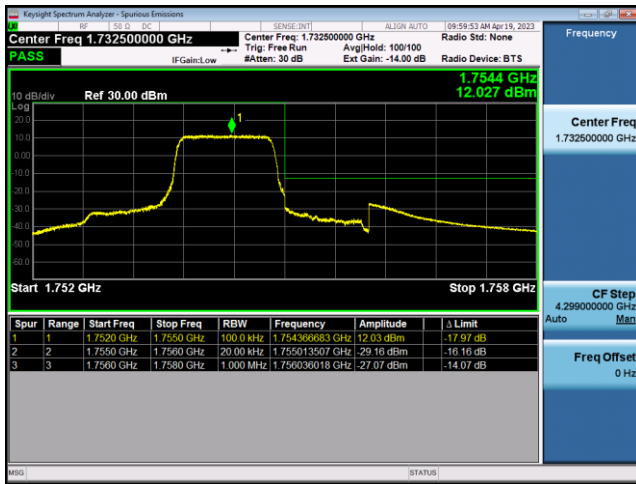

FDD4-1.4MHz-QPSK-HCH-6RB#0