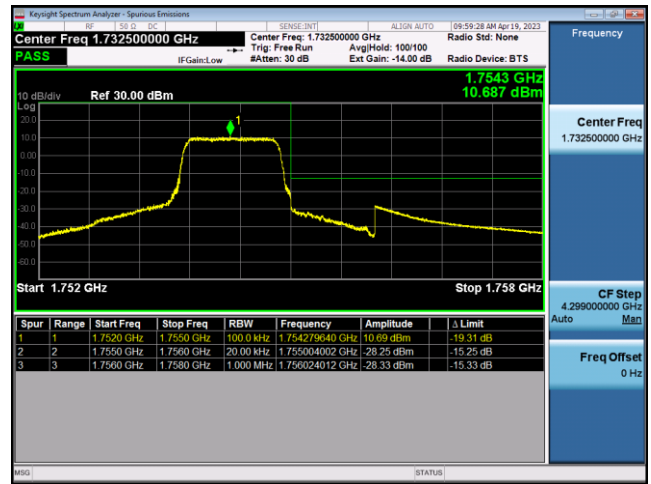

FDD4-1.4MHz-16QAM-HCH-1RB#5

FDD4-1.4MHz-QPSK-HCH-6RB#0

FDD4-1.4MHz-16QAM-HCH-6RB#0

FDD4-3MHz-QPSK-LCH-1RB#0

FDD4-3MHz-16QAM-LCH-1RB#0

FDD4-3MHz-QPSK-LCH-15RB#0

FDD4-3MHz-16QAM-LCH-15RB#0

FDD4-3MHz-QPSK-HCH-1RB#14