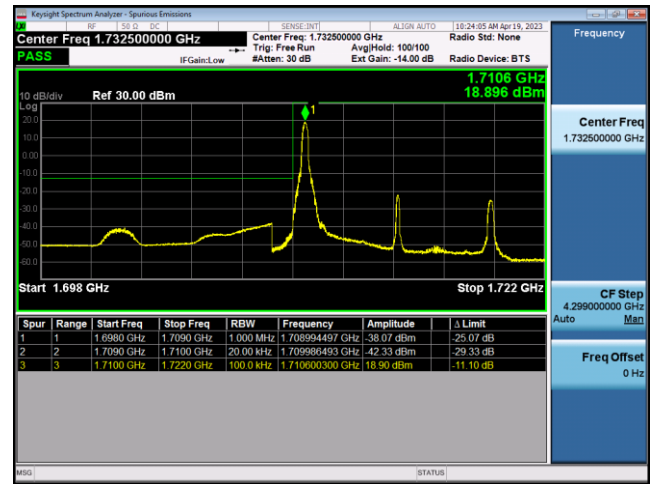

FDD4-5MHz-16QAM-HCH-1RB#24

FDD4-5MHz-QPSK-HCH-25RB#0

FDD4-5MHz-16QAM-HCH-25RB#0

FDD4-10MHz-QPSK-LCH-1RB#0

FDD4-10MHz-16QAM-LCH-1RB#0

FDD4-10MHz-QPSK-LCH-50RB#0

FDD4-10MHz-16QAM-LCH-50RB#0

FDD4-10MHz-QPSK-HCH-1RB#49