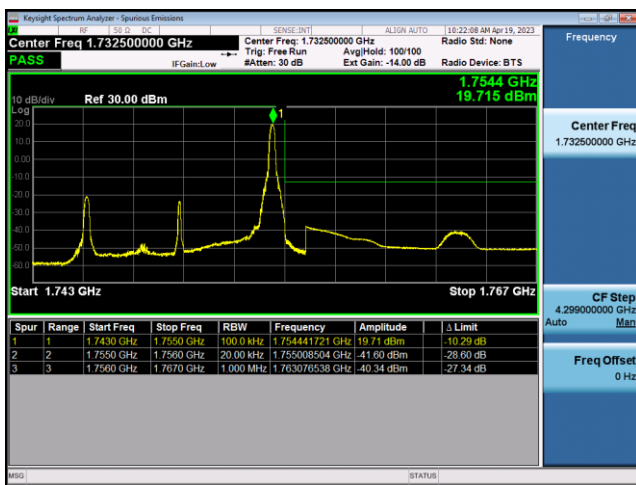

FDD4-5MHz-16QAM-HCH-1RB#24

FDD4-5MHz-QPSK-HCH-25RB#0

FDD4-5MHz-16QAM-HCH-25RB#0

FDD4-10MHz-QPSK-LCH-1RB#0

FDD4-10MHz-16QAM-LCH-1RB#0

FDD4-10MHz-QPSK-LCH-50RB#0

FDD4-10MHz-16QAM-LCH-50RB#0

FDD4-10MHz-QPSK-HCH-1RB#49