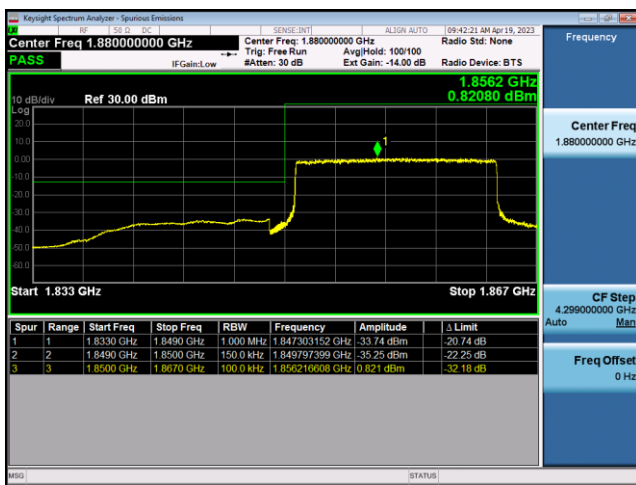

FDD2-10MHz-QPSK-HCH-50RB#0

FDD2-10MHz-16QAM-HCH-50RB#0

FDD2-15MHz-QPSK-LCH-1RB#0

FDD2-15MHz-16QAM-LCH-1RB#0

FDD2-15MHz-QPSK-LCH-75RB#0

FDD2-15MHz-16QAM-LCH-75RB#0

FDD2-15MHz-QPSK-HCH-1RB#74

FDD2-15MHz-16QAM-HCH-1RB#74

FDD2-15MHz-QPSK-HCH-75RB#0

FDD2-15MHz-16QAM-HCH-75RB#0

FDD2-20MHz-QPSK-LCH-1RB#0

FDD2-20MHz-16QAM-LCH-1RB#0

FDD2-20MHz-QPSK-LCH-100RB#0

FDD2-20MHz-16QAM-LCH-100RB#0

FDD2-20MHz-QPSK-HCH-1RB#99

FDD2-20MHz-16QAM-HCH-1RB#99

FDD2-20MHz-QPSK-HCH-100RB#0

FDD2-20MHz-16QAM-HCH-100RB#0

LTE Band 4:

FDD4-1.4MHz-QPSK-LCH-1RB#0

FDD4-1.4MHz-16QAM-LCH-1RB#0

FDD4-1.4MHz-QPSK-LCH-6RB#0

FDD4-1.4MHz-16QAM-LCH-6RB#0

FDD4-1.4MHz-QPSK-HCH-1RB#5