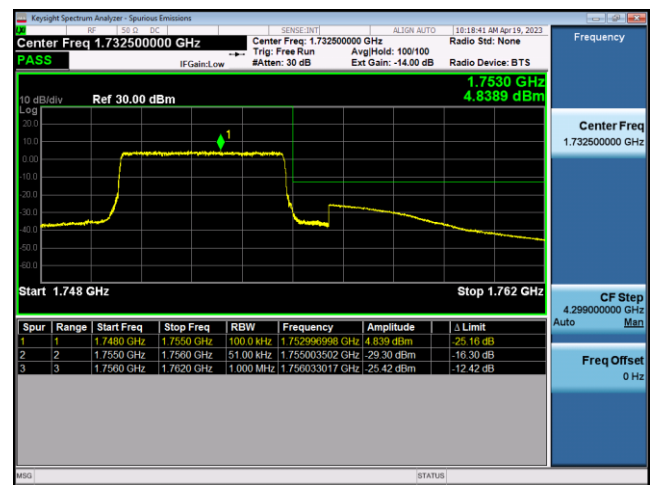

FDD4-5MHz-16QAM-HCH-25RB#0