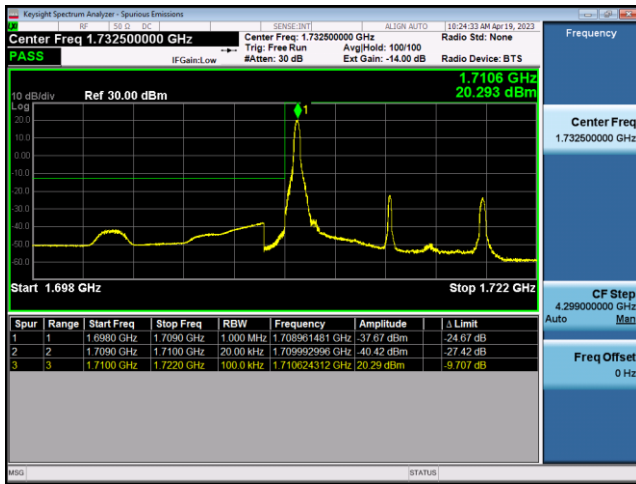

FDD4-5MHz-16QAM-HCH-1RB#24

FDD4-5MHz-QPSK-HCH-25RB#0

FDD4-5MHz-16QAM-HCH-25RB#0

FDD4-10MHz-QPSK-LCH-1RB#0

FDD4-10MHz-16QAM-LCH-1RB#0

FDD4-10MHz-QPSK-LCH-50RB#0

FDD4-10MHz-16QAM-LCH-50RB#0

FDD4-10MHz-QPSK-HCH-1RB#49