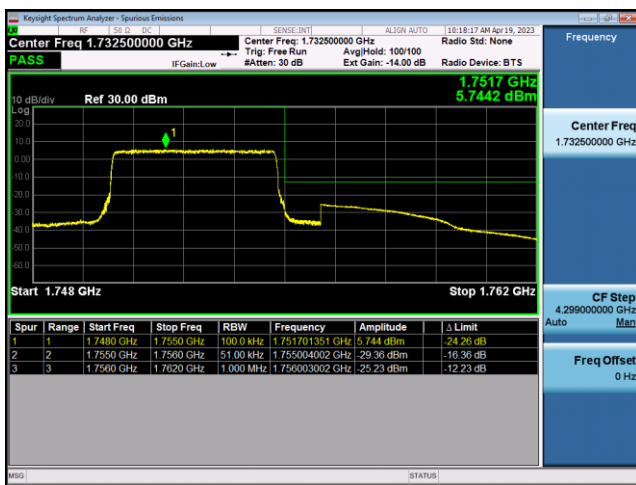

FDD4-5MHz-QPSK-HCH-25RB#0