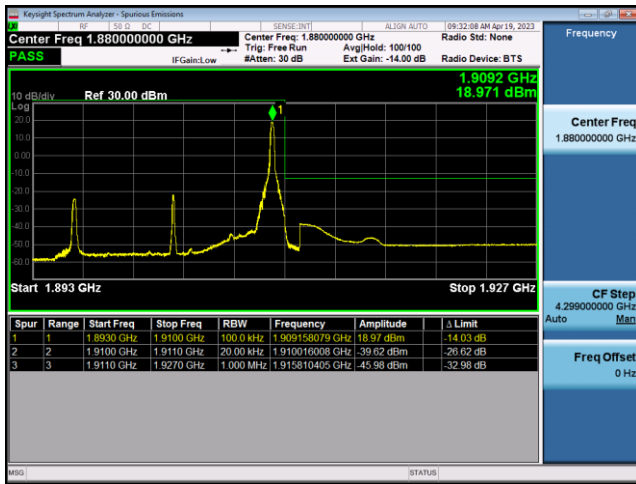

FDD2-10MHz-QPSK-HCH-50RB#0

FDD2-10MHz-16QAM-HCH-50RB#0

FDD2-15MHz-QPSK-LCH-1RB#0

FDD2-15MHz-16QAM-LCH-1RB#0

FDD2-15MHz-QPSK-LCH-75RB#0

FDD2-15MHz-16QAM-LCH-75RB#0

FDD2-15MHz-QPSK-HCH-1RB#74

FDD2-15MHz-16QAM-HCH-1RB#74

FDD2-15MHz-QPSK-HCH-75RB#0

FDD2-15MHz-16QAM-HCH-75RB#0

FDD2-20MHz-QPSK-LCH-1RB#0

FDD2-20MHz-16QAM-LCH-1RB#0

FDD2-20MHz-QPSK-LCH-100RB#0

FDD2-20MHz-16QAM-LCH-100RB#0

FDD2-20MHz-QPSK-HCH-1RB#99

FDD2-20MHz-16QAM-HCH-1RB#99

FDD2-20MHz-QPSK-HCH-100RB#0

FDD2-20MHz-16QAM-HCH-100RB#0

LTE Band 4:

FDD4-1.4MHz-QPSK-LCH-1RB#0

FDD4-1.4MHz-16QAM-LCH-1RB#0

FDD4-1.4MHz-QPSK-LCH-6RB#0

FDD4-1.4MHz-16QAM-LCH-6RB#0

FDD4-1.4MHz-QPSK-HCH-1RB#5