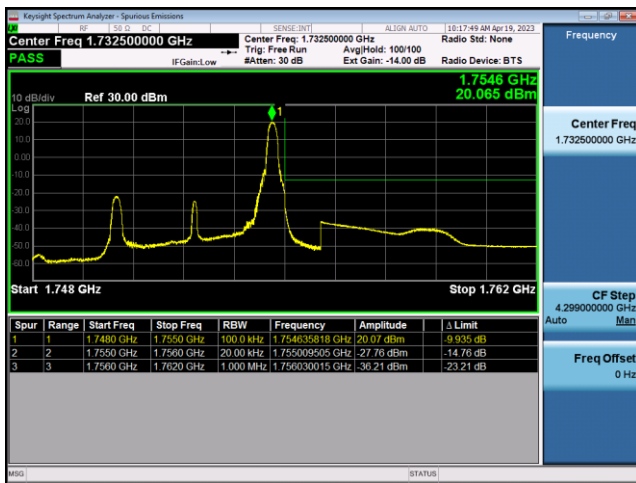

FDD4-3MHz-16QAM-HCH-1RB#14

FDD4-3MHz-QPSK-HCH-15RB#0

FDD4-3MHz-16QAM-HCH-15RB#0

FDD4-5MHz-QPSK-LCH-1RB#0

FDD4-5MHz-16QAM-LCH-1RB#0

FDD4-5MHz-QPSK-LCH-25RB#0

FDD4-5MHz-16QAM-LCH-25RB#0

FDD4-5MHz-QPSK-HCH-1RB#24