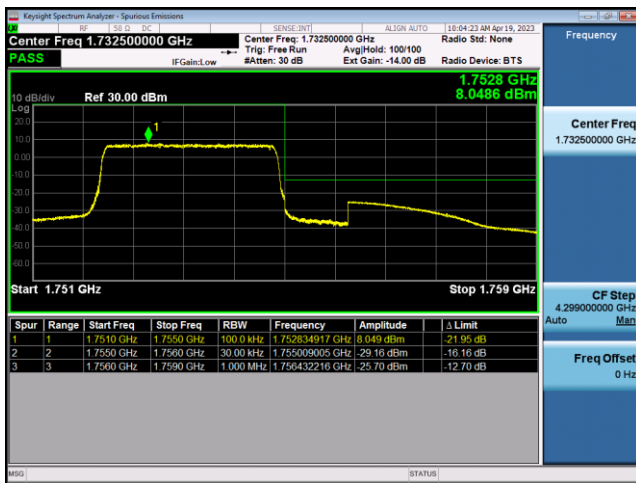

FDD4-3MHz-QPSK-HCH-15RB#0