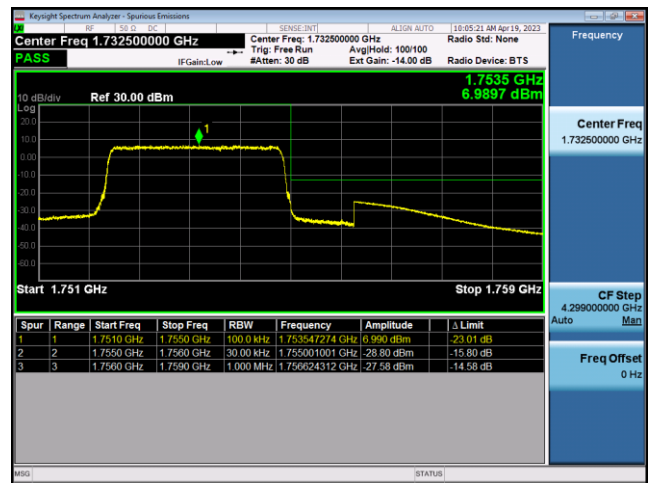

FDD4-3MHz-16QAM-HCH-15RB#0