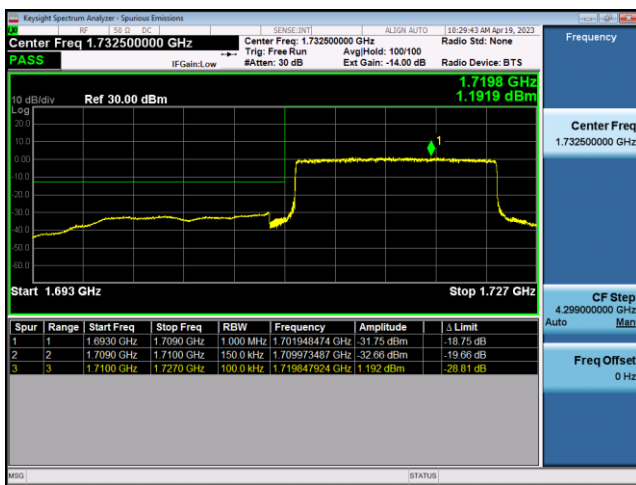

FDD4-10MHz-16QAM-HCH-1RB#49

FDD4-10MHz-QPSK-HCH-50RB#0

FDD4-10MHz-16QAM-HCH-50RB#0

FDD4-15MHz-QPSK-LCH-1RB#0

FDD4-15MHz-16QAM-LCH-1RB#0

FDD4-15MHz-QPSK-LCH-75RB#0

FDD4-15MHz-16QAM-LCH-75RB#0

FDD4-15MHz-QPSK-HCH-1RB#74