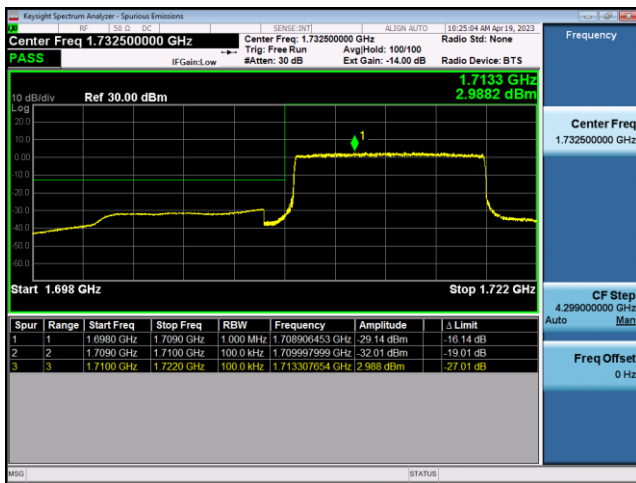

FDD4-5MHz-16QAM-HCH-1RB#24

FDD4-5MHz-QPSK-HCH-25RB#0

FDD4-5MHz-16QAM-HCH-25RB#0

FDD4-10MHz-QPSK-LCH-1RB#0

FDD4-10MHz-16QAM-LCH-1RB#0

FDD4-10MHz-QPSK-LCH-50RB#0

FDD4-10MHz-16QAM-LCH-50RB#0

FDD4-10MHz-QPSK-HCH-1RB#49