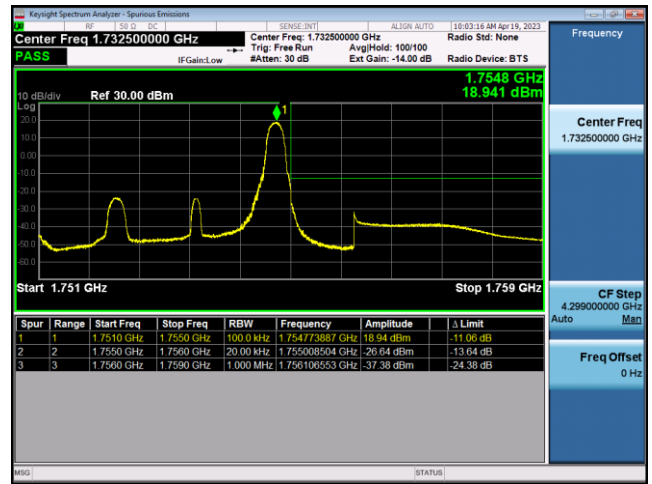

FDD4-3MHz-16QAM-HCH-1RB#14