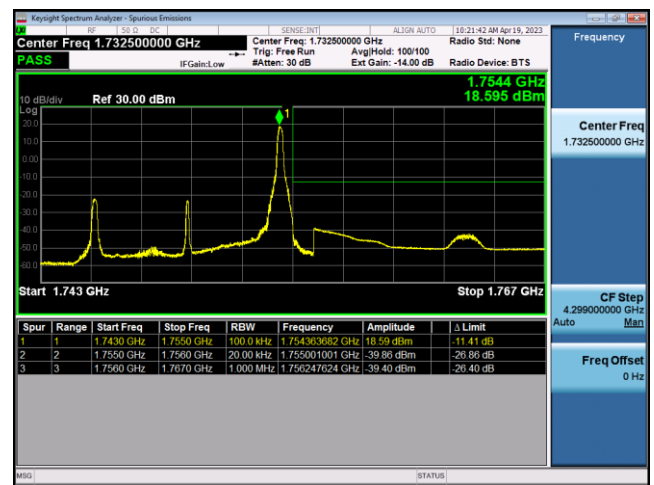

FDD4-10MHz-16QAM-HCH-1RB#49