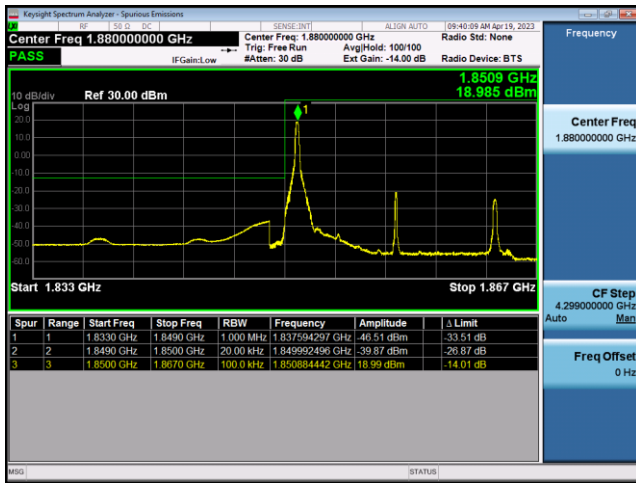

FDD2-10MHz-QPSK-HCH-50RB#0

FDD2-10MHz-16QAM-HCH-50RB#0

FDD2-15MHz-QPSK-LCH-1RB#0

FDD2-15MHz-16QAM-LCH-1RB#0

FDD2-15MHz-QPSK-LCH-75RB#0

FDD2-15MHz-16QAM-LCH-75RB#0

FDD2-15MHz-QPSK-HCH-1RB#74

FDD2-15MHz-16QAM-HCH-1RB#74

FDD2-15MHz-QPSK-HCH-75RB#0

FDD2-15MHz-16QAM-HCH-75RB#0

FDD2-20MHz-QPSK-LCH-1RB#0

FDD2-20MHz-16QAM-LCH-1RB#0

FDD2-20MHz-QPSK-LCH-100RB#0

FDD2-20MHz-16QAM-LCH-100RB#0

FDD2-20MHz-QPSK-HCH-1RB#99

FDD2-20MHz-16QAM-HCH-1RB#99

FDD2-20MHz-QPSK-HCH-100RB#0

FDD2-20MHz-16QAM-HCH-100RB#0

LTE Band 4:

FDD4-1.4MHz-QPSK-LCH-1RB#0

FDD4-1.4MHz-16QAM-LCH-1RB#0

FDD4-1.4MHz-QPSK-LCH-6RB#0

FDD4-1.4MHz-16QAM-LCH-6RB#0

FDD4-1.4MHz-QPSK-HCH-1RB#5