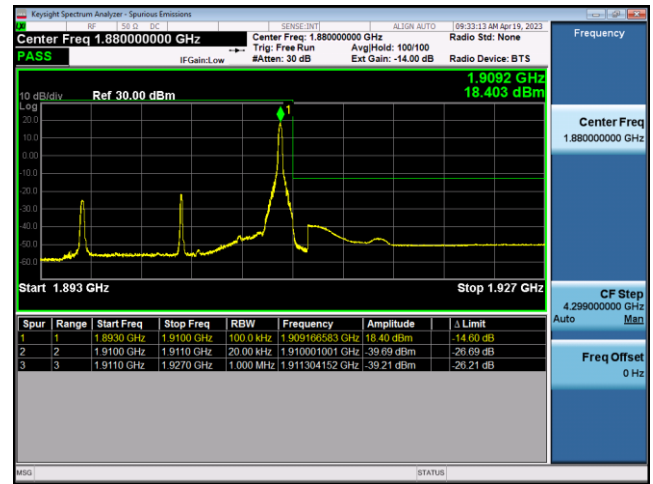

FDD2-10MHz-QPSK-HCH-50RB#0

FDD2-10MHz-16QAM-HCH-50RB#0

FDD2-15MHz-QPSK-LCH-1RB#0

FDD2-15MHz-16QAM-LCH-1RB#0

FDD2-15MHz-QPSK-LCH-75RB#0

FDD2-15MHz-16QAM-LCH-75RB#0

FDD2-15MHz-QPSK-HCH-1RB#74

FDD2-15MHz-16QAM-HCH-1RB#74

FDD2-15MHz-QPSK-HCH-75RB#0

FDD2-15MHz-16QAM-HCH-75RB#0

FDD2-20MHz-QPSK-LCH-1RB#0

FDD2-20MHz-16QAM-LCH-1RB#0

FDD2-20MHz-QPSK-LCH-100RB#0

FDD2-20MHz-16QAM-LCH-100RB#0

FDD2-20MHz-QPSK-HCH-1RB#99

FDD2-20MHz-16QAM-HCH-1RB#99

FDD2-20MHz-QPSK-HCH-100RB#0

FDD2-20MHz-16QAM-HCH-100RB#0

LTE Band 4:

FDD4-1.4MHz-QPSK-LCH-1RB#0

FDD4-1.4MHz-16QAM-LCH-1RB#0

FDD4-1.4MHz-QPSK-LCH-6RB#0

FDD4-1.4MHz-16QAM-LCH-6RB#0

FDD4-1.4MHz-QPSK-HCH-1RB#5