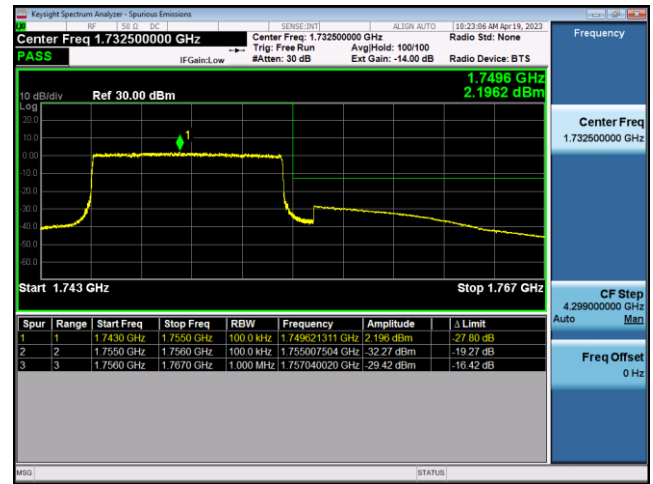

FDD4-10MHz-16QAM-HCH-1RB#49

FDD4-10MHz-QPSK-HCH-50RB#0

FDD4-10MHz-16QAM-HCH-50RB#0

FDD4-15MHz-QPSK-LCH-1RB#0

FDD4-15MHz-16QAM-LCH-1RB#0

FDD4-15MHz-QPSK-LCH-75RB#0

FDD4-15MHz-16QAM-LCH-75RB#0

FDD4-15MHz-QPSK-HCH-1RB#74