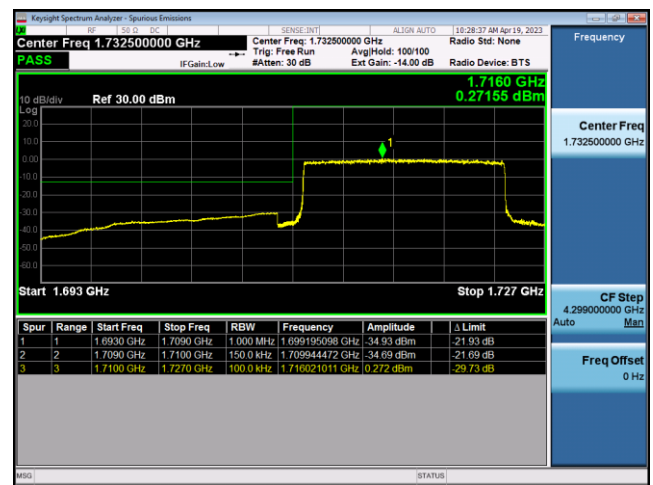

FDD4-10MHz-16QAM-HCH-1RB#49

FDD4-10MHz-QPSK-HCH-50RB#0

FDD4-10MHz-16QAM-HCH-50RB#0

FDD4-15MHz-QPSK-LCH-1RB#0

FDD4-15MHz-16QAM-LCH-1RB#0

FDD4-15MHz-QPSK-LCH-75RB#0

FDD4-15MHz-16QAM-LCH-75RB#0

FDD4-15MHz-QPSK-HCH-1RB#74