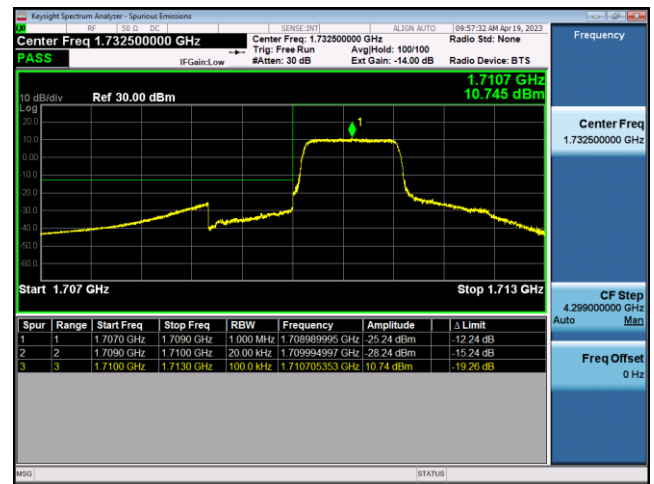

FDD2-20MHz-QPSK-HCH-100RB#0

FDD2-20MHz-16QAM-HCH-100RB#0

LTE Band 4:

FDD4-1.4MHz-QPSK-LCH-1RB#0

FDD4-1.4MHz-16QAM-LCH-1RB#0

FDD4-1.4MHz-QPSK-LCH-6RB#0

FDD4-1.4MHz-16QAM-LCH-6RB#0

FDD4-1.4MHz-QPSK-HCH-1RB#5