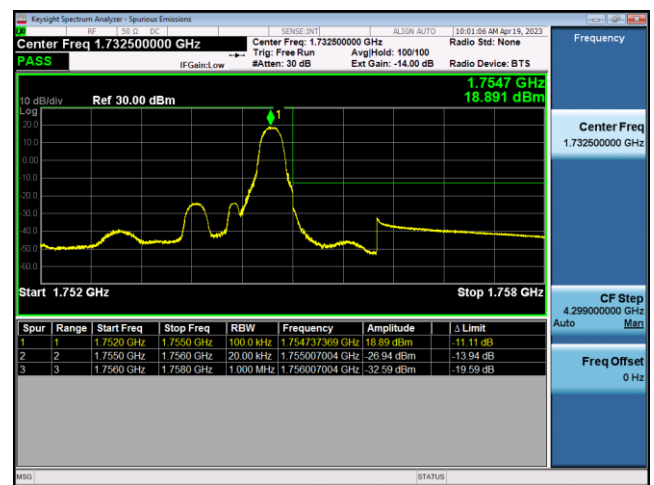

FDD4-1.4MHz-16QAM-HCH-1RB#5