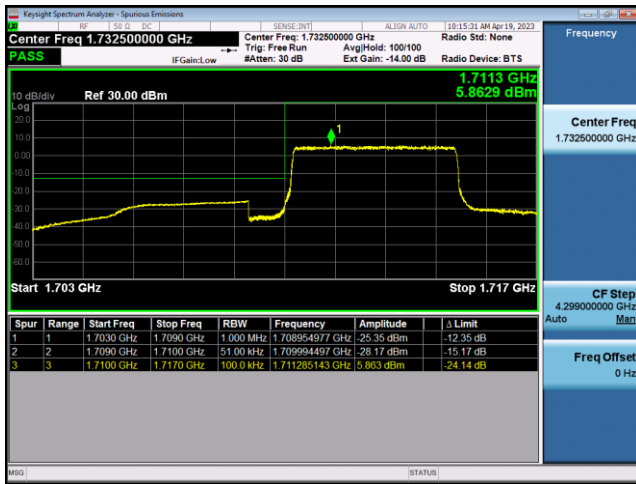

FDD4-3MHz-16QAM-HCH-1RB#14

FDD4-3MHz-QPSK-HCH-15RB#0

FDD4-3MHz-16QAM-HCH-15RB#0

FDD4-5MHz-QPSK-LCH-1RB#0

FDD4-5MHz-16QAM-LCH-1RB#0

FDD4-5MHz-QPSK-LCH-25RB#0

FDD4-5MHz-16QAM-LCH-25RB#0

FDD4-5MHz-QPSK-HCH-1RB#24