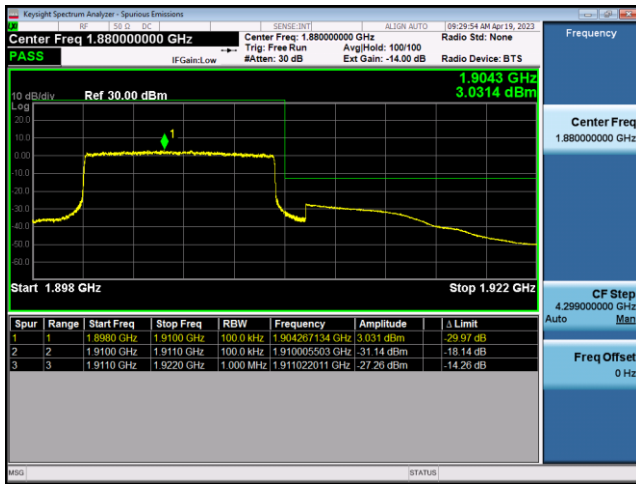

FDD2-10MHz-QPSK-HCH-50RB#0

FDD2-10MHz-16QAM-HCH-50RB#0

FDD2-15MHz-QPSK-LCH-1RB#0

FDD2-15MHz-16QAM-LCH-1RB#0

FDD2-15MHz-QPSK-LCH-75RB#0

FDD2-15MHz-16QAM-LCH-75RB#0

FDD2-15MHz-QPSK-HCH-1RB#74

FDD2-15MHz-16QAM-HCH-1RB#74

FDD2-15MHz-QPSK-HCH-75RB#0

FDD2-15MHz-16QAM-HCH-75RB#0

FDD2-20MHz-QPSK-LCH-1RB#0

FDD2-20MHz-16QAM-LCH-1RB#0

FDD2-20MHz-QPSK-LCH-100RB#0

FDD2-20MHz-16QAM-LCH-100RB#0

FDD2-20MHz-QPSK-HCH-1RB#99

FDD2-20MHz-16QAM-HCH-1RB#99

FDD2-20MHz-QPSK-HCH-100RB#0

FDD2-20MHz-16QAM-HCH-100RB#0

LTE Band 4:

FDD4-1.4MHz-QPSK-LCH-1RB#0

FDD4-1.4MHz-16QAM-LCH-1RB#0

FDD4-1.4MHz-QPSK-LCH-6RB#0

FDD4-1.4MHz-16QAM-LCH-6RB#0

FDD4-1.4MHz-QPSK-HCH-1RB#5