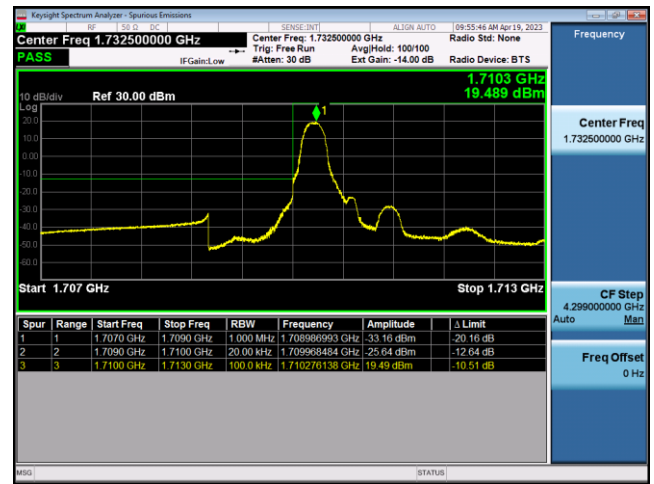

FDD2-20MHz-QPSK-HCH-100RB#0

FDD2-20MHz-16QAM-HCH-100RB#0

LTE Band 4:

FDD4-1.4MHz-QPSK-LCH-1RB#0

FDD4-1.4MHz-16QAM-LCH-1RB#0

FDD4-1.4MHz-QPSK-LCH-6RB#0

FDD4-1.4MHz-16QAM-LCH-6RB#0

FDD4-1.4MHz-QPSK-HCH-1RB#5