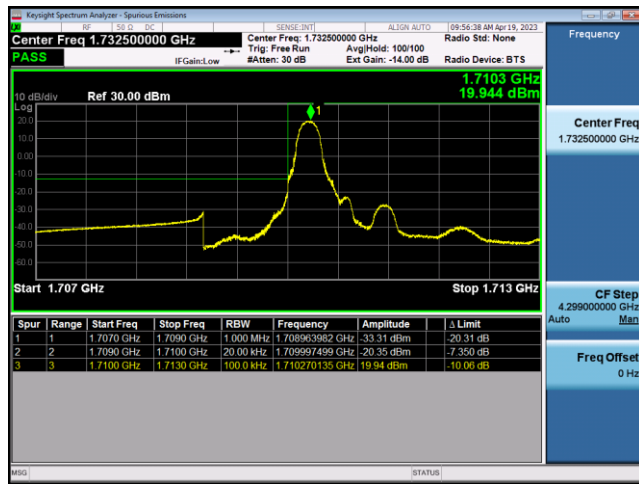

FDD2-20MHz-QPSK-HCH-100RB#0

FDD2-20MHz-16QAM-HCH-100RB#0

LTE Band 4:

FDD4-1.4MHz-QPSK-LCH-1RB#0

FDD4-1.4MHz-16QAM-LCH-1RB#0

FDD4-1.4MHz-QPSK-LCH-6RB#0

FDD4-1.4MHz-16QAM-LCH-6RB#0

FDD4-1.4MHz-QPSK-HCH-1RB#5