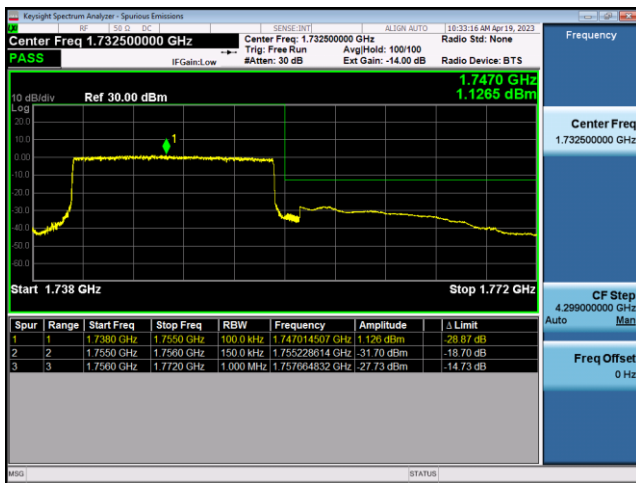

FDD4-15MHz-QPSK-HCH-75RB#0