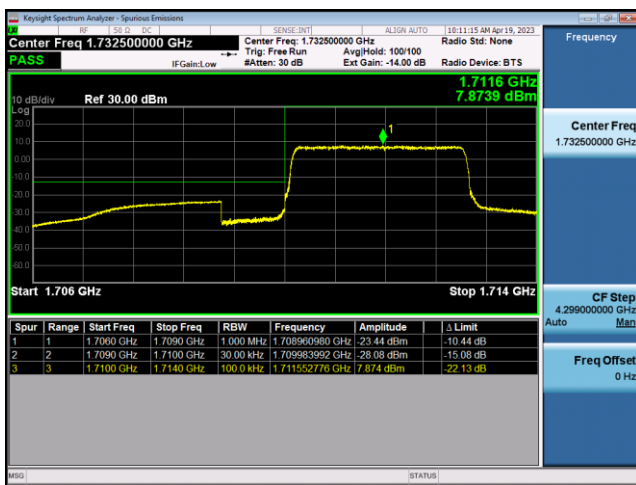

FDD4-1.4MHz-16QAM-HCH-1RB#5

FDD4-1.4MHz-QPSK-HCH-6RB#0

FDD4-1.4MHz-16QAM-HCH-6RB#0

FDD4-3MHz-QPSK-LCH-1RB#0

FDD4-3MHz-16QAM-LCH-1RB#0

FDD4-3MHz-QPSK-LCH-15RB#0

FDD4-3MHz-16QAM-LCH-15RB#0

FDD4-3MHz-QPSK-HCH-1RB#14