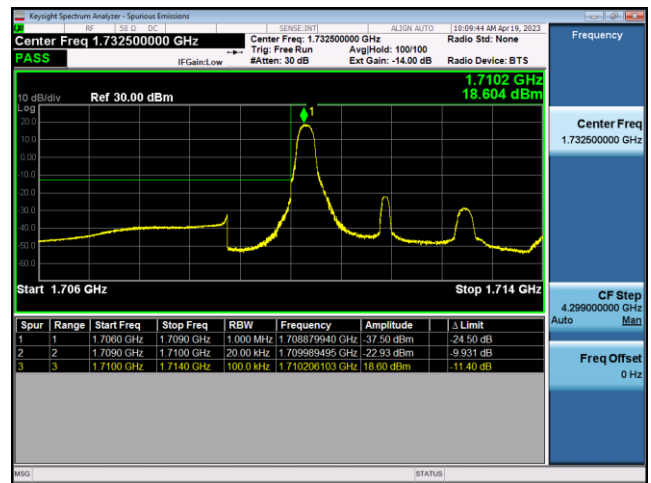

FDD4-3MHz-16QAM-LCH-1RB#0