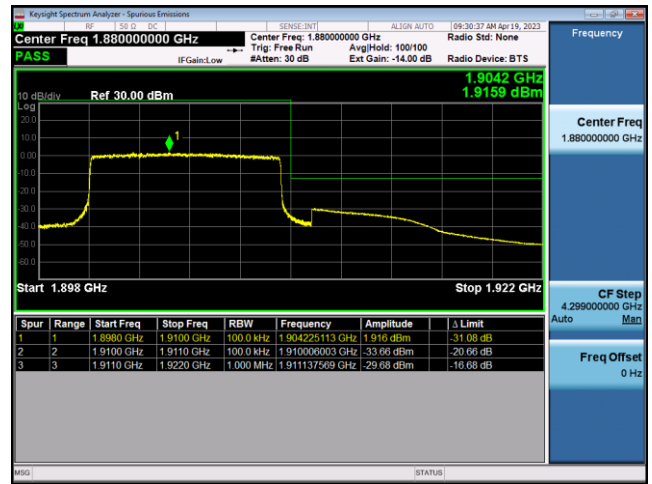

FDD2-10MHz-QPSK-HCH-50RB#0

FDD2-10MHz-16QAM-HCH-50RB#0

FDD2-15MHz-QPSK-LCH-1RB#0

FDD2-15MHz-16QAM-LCH-1RB#0

FDD2-15MHz-QPSK-LCH-75RB#0

FDD2-15MHz-16QAM-LCH-75RB#0

FDD2-15MHz-QPSK-HCH-1RB#74

FDD2-15MHz-16QAM-HCH-1RB#74

FDD2-15MHz-QPSK-HCH-75RB#0

FDD2-15MHz-16QAM-HCH-75RB#0

FDD2-20MHz-QPSK-LCH-1RB#0

FDD2-20MHz-16QAM-LCH-1RB#0

FDD2-20MHz-QPSK-LCH-100RB#0

FDD2-20MHz-16QAM-LCH-100RB#0

FDD2-20MHz-QPSK-HCH-1RB#99

FDD2-20MHz-16QAM-HCH-1RB#99

FDD2-20MHz-QPSK-HCH-100RB#0

FDD2-20MHz-16QAM-HCH-100RB#0

LTE Band 4:

FDD4-1.4MHz-QPSK-LCH-1RB#0

FDD4-1.4MHz-16QAM-LCH-1RB#0

FDD4-1.4MHz-QPSK-LCH-6RB#0

FDD4-1.4MHz-16QAM-LCH-6RB#0

FDD4-1.4MHz-QPSK-HCH-1RB#5