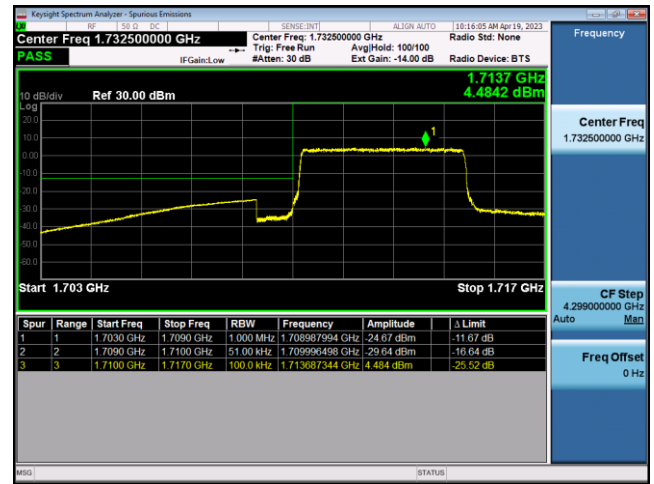

FDD4-3MHz-16QAM-HCH-1RB#14

FDD4-3MHz-QPSK-HCH-15RB#0

FDD4-3MHz-16QAM-HCH-15RB#0

FDD4-5MHz-QPSK-LCH-1RB#0

FDD4-5MHz-16QAM-LCH-1RB#0

FDD4-5MHz-QPSK-LCH-25RB#0

FDD4-5MHz-16QAM-LCH-25RB#0

FDD4-5MHz-QPSK-HCH-1RB#24