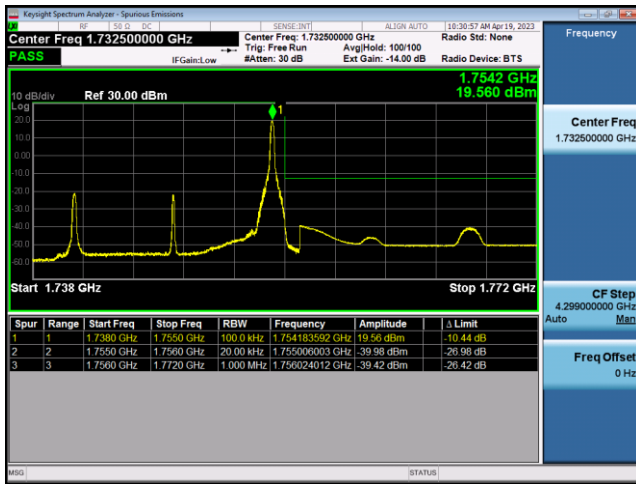

FDD4-10MHz-16QAM-HCH-1RB#49

FDD4-10MHz-QPSK-HCH-50RB#0

FDD4-10MHz-16QAM-HCH-50RB#0

FDD4-15MHz-QPSK-LCH-1RB#0

FDD4-15MHz-16QAM-LCH-1RB#0

FDD4-15MHz-QPSK-LCH-75RB#0

FDD4-15MHz-16QAM-LCH-75RB#0

FDD4-15MHz-QPSK-HCH-1RB#74