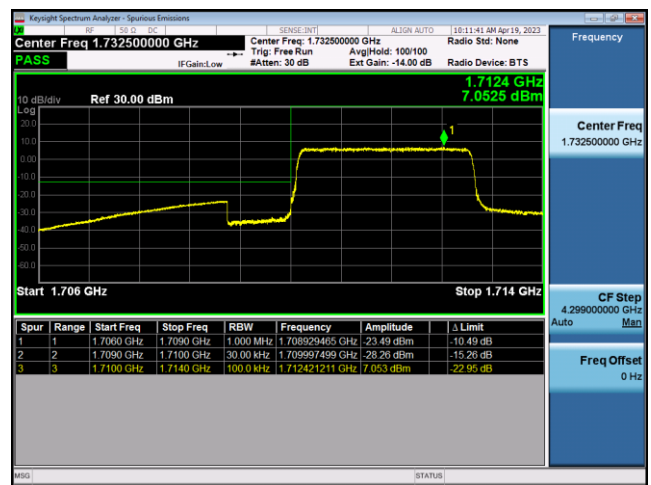

FDD2-20MHz-QPSK-HCH-100RB#0

FDD2-20MHz-16QAM-HCH-100RB#0

LTE Band 4:

FDD4-1.4MHz-QPSK-LCH-1RB#0

FDD4-1.4MHz-16QAM-LCH-1RB#0

FDD4-1.4MHz-QPSK-LCH-6RB#0

FDD4-1.4MHz-16QAM-LCH-6RB#0

FDD4-1.4MHz-QPSK-HCH-1RB#5

FDD4-1.4MHz-16QAM-HCH-1RB#5

FDD4-1.4MHz-QPSK-HCH-6RB#0

FDD4-1.4MHz-16QAM-HCH-6RB#0

FDD4-3MHz-QPSK-LCH-1RB#0

FDD4-3MHz-16QAM-LCH-1RB#0

FDD4-3MHz-QPSK-LCH-15RB#0

FDD4-3MHz-16QAM-LCH-15RB#0

FDD4-3MHz-QPSK-HCH-1RB#14