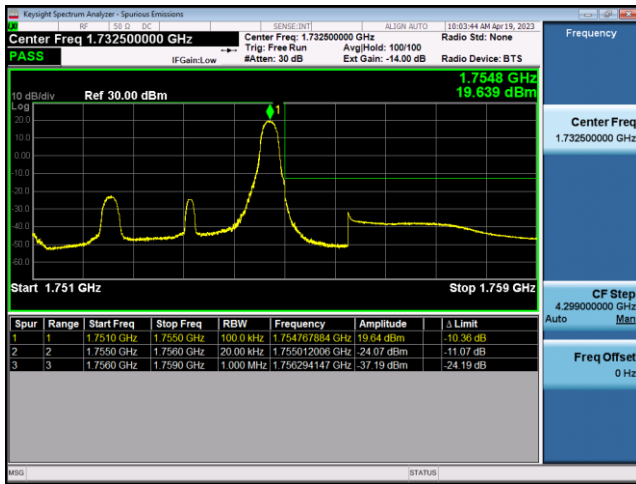

FDD4-3MHz-QPSK-HCH-1RB#14