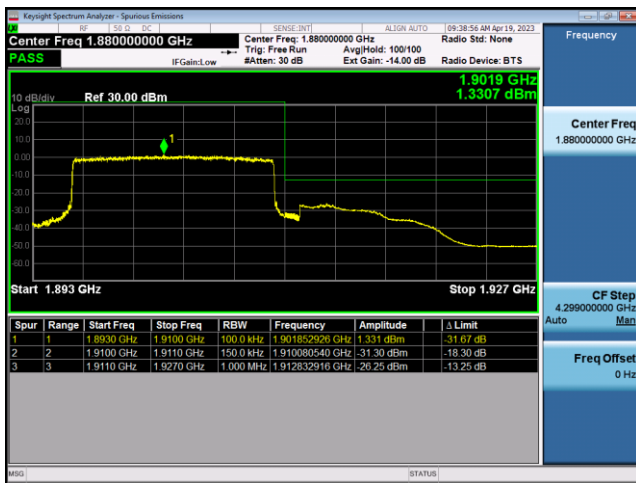

FDD2-10MHz-QPSK-HCH-50RB#0

FDD2-10MHz-16QAM-HCH-50RB#0

FDD2-15MHz-QPSK-LCH-1RB#0

FDD2-15MHz-16QAM-LCH-1RB#0

FDD2-15MHz-QPSK-LCH-75RB#0

FDD2-15MHz-16QAM-LCH-75RB#0

FDD2-15MHz-QPSK-HCH-1RB#74

FDD2-15MHz-16QAM-HCH-1RB#74

FDD2-15MHz-QPSK-HCH-75RB#0

FDD2-15MHz-16QAM-HCH-75RB#0

FDD2-20MHz-QPSK-LCH-1RB#0

FDD2-20MHz-16QAM-LCH-1RB#0

FDD2-20MHz-QPSK-LCH-100RB#0

FDD2-20MHz-16QAM-LCH-100RB#0

FDD2-20MHz-QPSK-HCH-1RB#99

FDD2-20MHz-16QAM-HCH-1RB#99

FDD2-20MHz-QPSK-HCH-100RB#0

FDD2-20MHz-16QAM-HCH-100RB#0

LTE Band 4:

FDD4-1.4MHz-QPSK-LCH-1RB#0

FDD4-1.4MHz-16QAM-LCH-1RB#0

FDD4-1.4MHz-QPSK-LCH-6RB#0

FDD4-1.4MHz-16QAM-LCH-6RB#0

FDD4-1.4MHz-QPSK-HCH-1RB#5