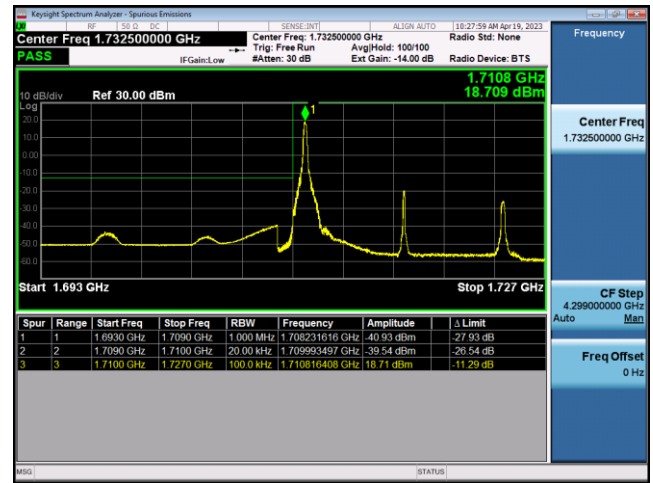

FDD4-10MHz-16QAM-HCH-1RB#49

FDD4-10MHz-QPSK-HCH-50RB#0

FDD4-10MHz-16QAM-HCH-50RB#0

FDD4-15MHz-QPSK-LCH-1RB#0

FDD4-15MHz-16QAM-LCH-1RB#0

FDD4-15MHz-QPSK-LCH-75RB#0

FDD4-15MHz-16QAM-LCH-75RB#0

FDD4-15MHz-QPSK-HCH-1RB#74