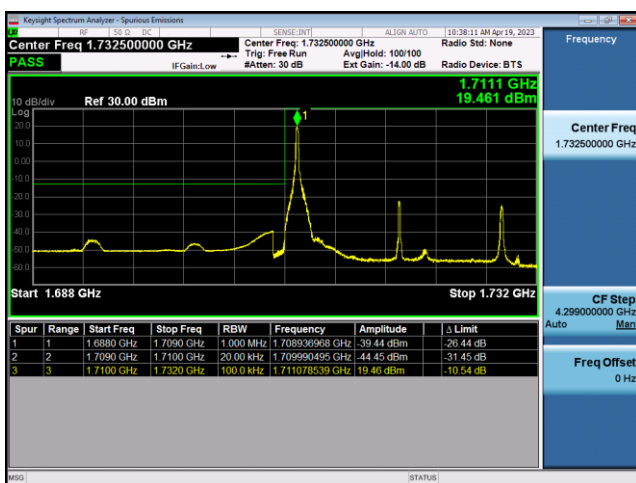

FDD4-15MHz-16QAM-HCH-1RB#74

FDD4-15MHz-QPSK-HCH-75RB#0

FDD4-15MHz-16QAM-HCH-75RB#0

FDD4-20MHz-QPSK-LCH-1RB#0

FDD4-20MHz-16QAM-LCH-1RB#0