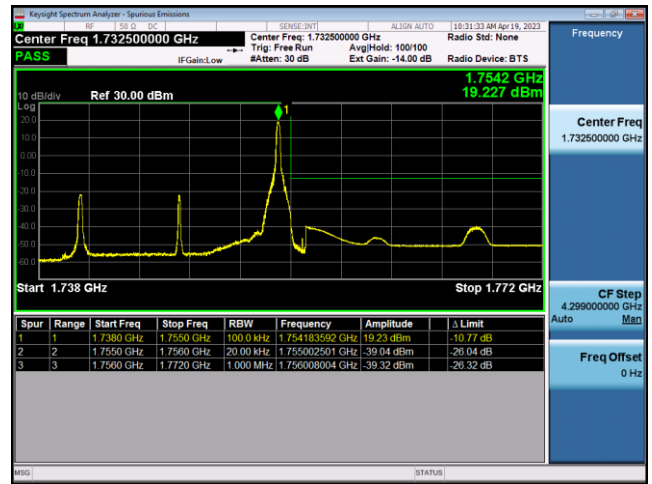

FDD4-15MHz-16QAM-HCH-1RB#74