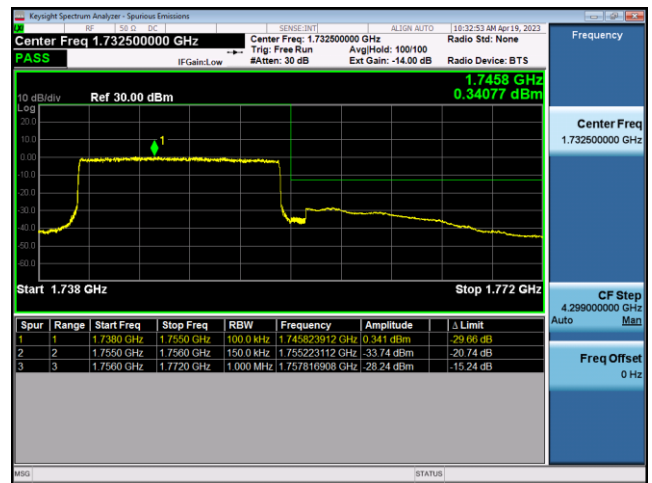

FDD4-15MHz-16QAM-HCH-75RB#0