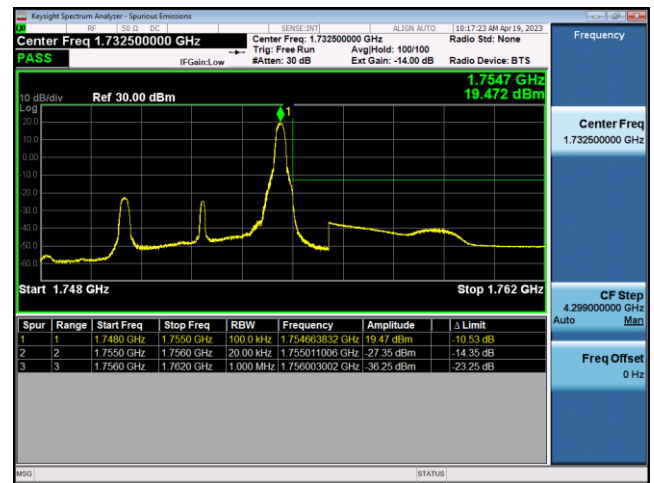

FDD4-5MHz-16QAM-HCH-1RB#24