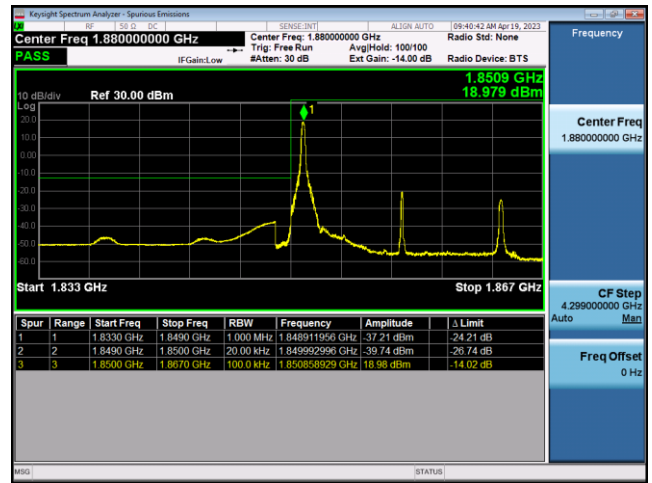

FDD2-10MHz-QPSK-HCH-50RB#0

FDD2-10MHz-16QAM-HCH-50RB#0

FDD2-15MHz-QPSK-LCH-1RB#0

FDD2-15MHz-16QAM-LCH-1RB#0

FDD2-15MHz-QPSK-LCH-75RB#0

FDD2-15MHz-16QAM-LCH-75RB#0

FDD2-15MHz-QPSK-HCH-1RB#74

FDD2-15MHz-16QAM-HCH-1RB#74

FDD2-15MHz-QPSK-HCH-75RB#0

FDD2-15MHz-16QAM-HCH-75RB#0

FDD2-20MHz-QPSK-LCH-1RB#0

FDD2-20MHz-16QAM-LCH-1RB#0

FDD2-20MHz-QPSK-LCH-100RB#0

FDD2-20MHz-16QAM-LCH-100RB#0

FDD2-20MHz-QPSK-HCH-1RB#99

FDD2-20MHz-16QAM-HCH-1RB#99

FDD2-20MHz-QPSK-HCH-100RB#0

FDD2-20MHz-16QAM-HCH-100RB#0

LTE Band 4:

FDD4-1.4MHz-QPSK-LCH-1RB#0

FDD4-1.4MHz-16QAM-LCH-1RB#0

FDD4-1.4MHz-QPSK-LCH-6RB#0

FDD4-1.4MHz-16QAM-LCH-6RB#0

FDD4-1.4MHz-QPSK-HCH-1RB#5