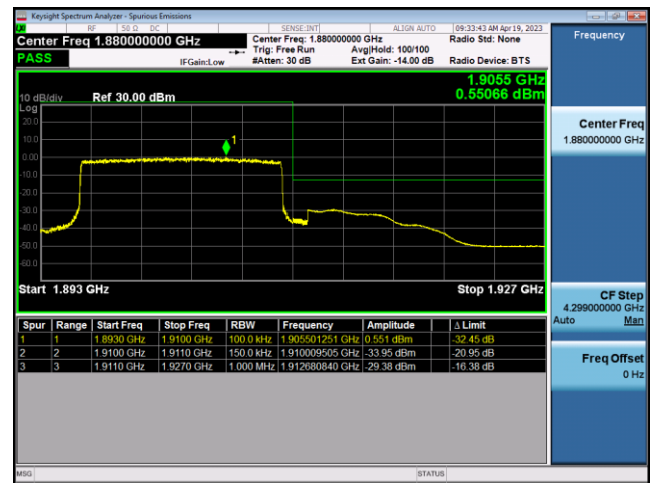

FDD2-10MHz-QPSK-HCH-50RB#0

FDD2-10MHz-16QAM-HCH-50RB#0

FDD2-15MHz-QPSK-LCH-1RB#0

FDD2-15MHz-16QAM-LCH-1RB#0

FDD2-15MHz-QPSK-LCH-75RB#0

FDD2-15MHz-16QAM-LCH-75RB#0

FDD2-15MHz-QPSK-HCH-1RB#74

FDD2-15MHz-16QAM-HCH-1RB#74

FDD2-15MHz-QPSK-HCH-75RB#0

FDD2-15MHz-16QAM-HCH-75RB#0

FDD2-20MHz-QPSK-LCH-1RB#0

FDD2-20MHz-16QAM-LCH-1RB#0

FDD2-20MHz-QPSK-LCH-100RB#0

FDD2-20MHz-16QAM-LCH-100RB#0

FDD2-20MHz-QPSK-HCH-1RB#99

FDD2-20MHz-16QAM-HCH-1RB#99

FDD2-20MHz-QPSK-HCH-100RB#0

FDD2-20MHz-16QAM-HCH-100RB#0

LTE Band 4:

FDD4-1.4MHz-QPSK-LCH-1RB#0

FDD4-1.4MHz-16QAM-LCH-1RB#0

FDD4-1.4MHz-QPSK-LCH-6RB#0

FDD4-1.4MHz-16QAM-LCH-6RB#0

FDD4-1.4MHz-QPSK-HCH-1RB#5