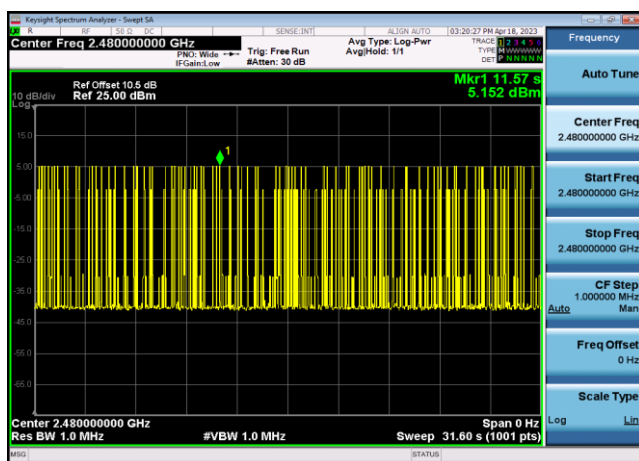

8DPSK,2402,3DH5,Transmission Time

8DPSK,2441,3DH5,Transmission Number

8DPSK,2441,3DH5,Transmission Time

8DPSK,2480,3DH5,Transmission Number

8DPSK,2480,3DH5,Transmission Time

Carrier Frequency Separation Test Result and Data