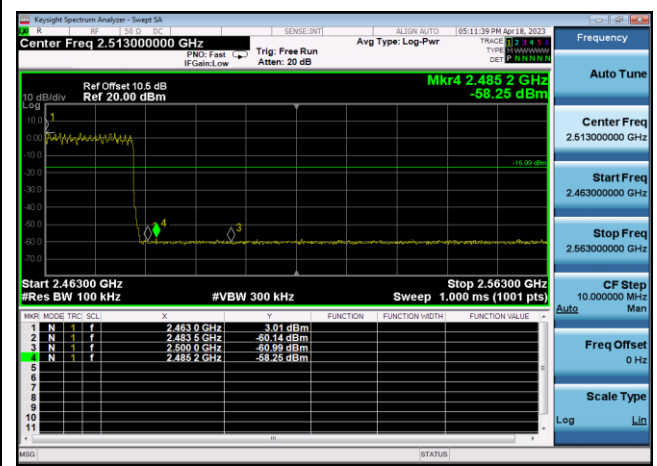

Hopping On Mode Test Result and Data

Conducted Emission: GFSK,2402,DH5
,Band Edge

Conducted Emission: GFSK,2480,DH5
,Band Edge

Conducted Emission: DQPSK,2402,2DH5
,Band Edge

Conducted Emission: DQPSK,2480,2DH5
,Band Edge

Conducted Emission: 8DPSK,2402,3DH5
,Band Edge

Conducted Emission: 8DPSK,2480,3DH5
,Band Edge

**Dwell Time
Test Result and Data**

BT Dwell Time						
Mode	Test Frequency	Packet Type	Transmission Time (ms)	Number	Dwell Time (ms)	Result
GFSK	2402	DH5	2.91	99	287.8	Pass
GFSK	2441	DH5	2.89	95	274.75	Pass
GFSK	2480	DH5	2.91	85	247.1	Pass
DQPSK	2402	2DH5	2.91	90	261.64	Pass
DQPSK	2441	2DH5	2.91	82	238.38	Pass
DQPSK	2480	2DH5	2.89	92	266.07	Pass
8DPSK	2402	3DH5	2.91	90	261.64	Pass
8DPSK	2441	3DH5	2.91	87	252.92	Pass
8DPSK	2480	3DH5	2.89	91	263.18	Pass