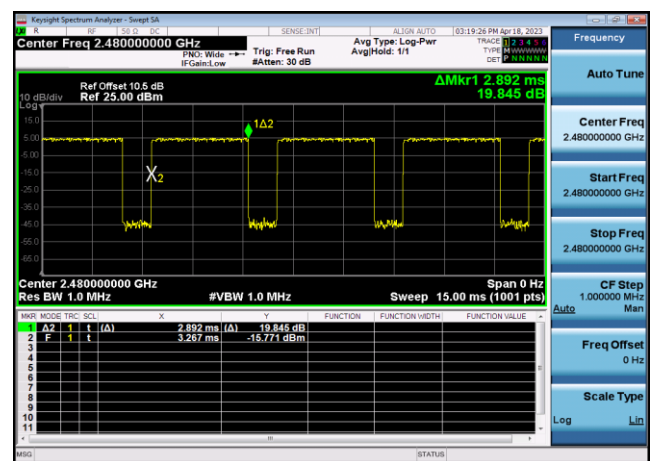

8DPSK,2402,3DH5,Transmission Time

8DPSK,2441,3DH5,Transmission Number

8DPSK,2441,3DH5,Transmission Time

8DPSK,2480,3DH5,Transmission Number

8DPSK,2480,3DH5,Transmission Time

Carrier Frequency Separation Test Result and Data