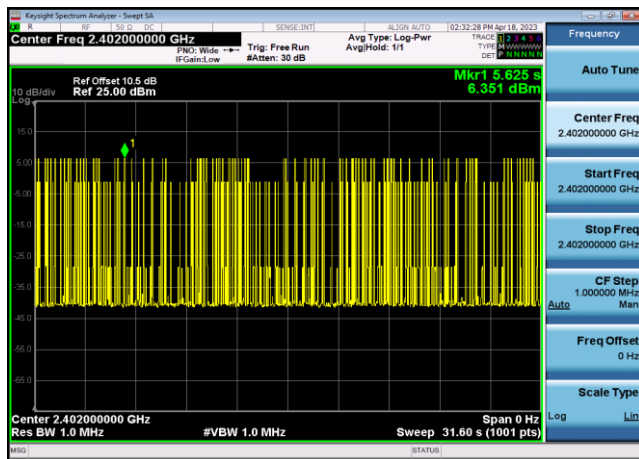

8DPSK,2402,3DH5,Transmission Time

8DPSK,2441,3DH5,Transmission Number

8DPSK,2441,3DH5,Transmission Time

8DPSK,2480,3DH5,Transmission Number

8DPSK,2480,3DH5,Transmission Time

Carrier Frequency Separation Test Result and Data