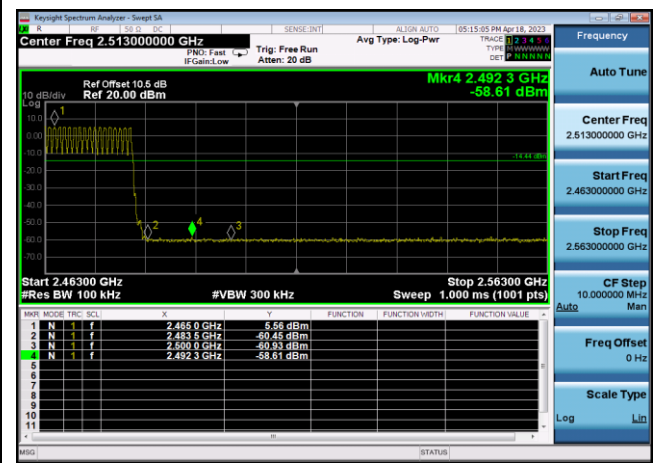

Hopping On Mode Test Result and Data

Conducted Emission: GFSK,2402,DH5
,Band Edge

Conducted Emission: GFSK,2480,DH5
,Band Edge

Conducted Emission: DQPSK,2402,2DH5
,Band Edge

Conducted Emission: DQPSK,2480,2DH5
,Band Edge

Conducted Emission: 8DPSK,2402,3DH5
,Band Edge

Conducted Emission: 8DPSK,2480,3DH5
,Band Edge

**Dwell Time
Test Result and Data**

BT Dwell Time						
Mode	Test Frequency	Packet Type	Transmission Time (ms)	Number	Dwell Time (ms)	Result
GFSK	2402	DH5	2.91	99	287.8	Pass
GFSK	2441	DH5	2.89	95	274.75	Pass
GFSK	2480	DH5	2.91	85	247.1	Pass
DQPSK	2402	2DH5	2.91	90	261.64	Pass
DQPSK	2441	2DH5	2.91	82	238.38	Pass
DQPSK	2480	2DH5	2.89	92	266.07	Pass
8DPSK	2402	3DH5	2.91	90	261.64	Pass
8DPSK	2441	3DH5	2.91	87	252.92	Pass
8DPSK	2480	3DH5	2.89	91	263.18	Pass