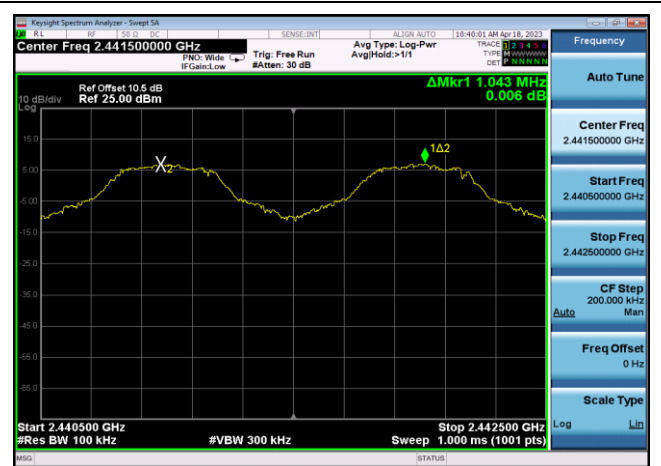

GFSK,HoppingDH5,2440.5~2442.5