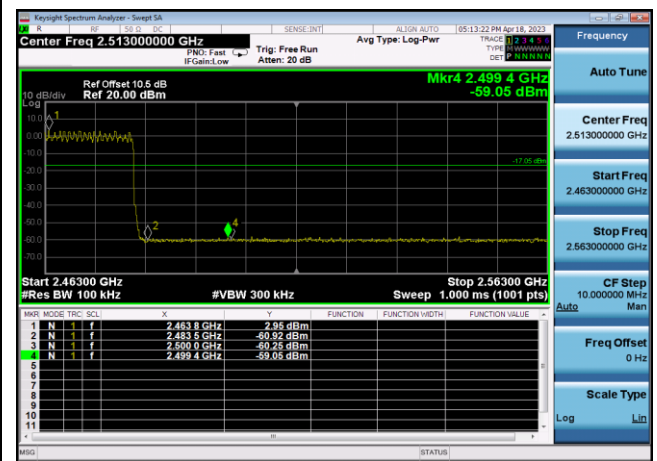

Hopping On Mode Test Result and Data

Conducted Emission: GFSK,2402,DH5
,Band Edge

Conducted Emission: GFSK,2480,DH5
,Band Edge

Conducted Emission: DQPSK,2402,2DH5
,Band Edge

Conducted Emission: DQPSK,2480,2DH5
,Band Edge

Conducted Emission: 8DPSK,2402,3DH5
,Band Edge

Conducted Emission: 8DPSK,2480,3DH5
,Band Edge

**Dwell Time
Test Result and Data**

BT Dwell Time						
Mode	Test Frequency	Packet Type	Transmission Time (ms)	Number	Dwell Time (ms)	Result
GFSK	2402	DH5	2.91	99	287.8	Pass
GFSK	2441	DH5	2.89	95	274.75	Pass
GFSK	2480	DH5	2.91	85	247.1	Pass
DQPSK	2402	2DH5	2.91	90	261.64	Pass
DQPSK	2441	2DH5	2.91	82	238.38	Pass
DQPSK	2480	2DH5	2.89	92	266.07	Pass
8DPSK	2402	3DH5	2.91	90	261.64	Pass
8DPSK	2441	3DH5	2.91	87	252.92	Pass
8DPSK	2480	3DH5	2.89	91	263.18	Pass