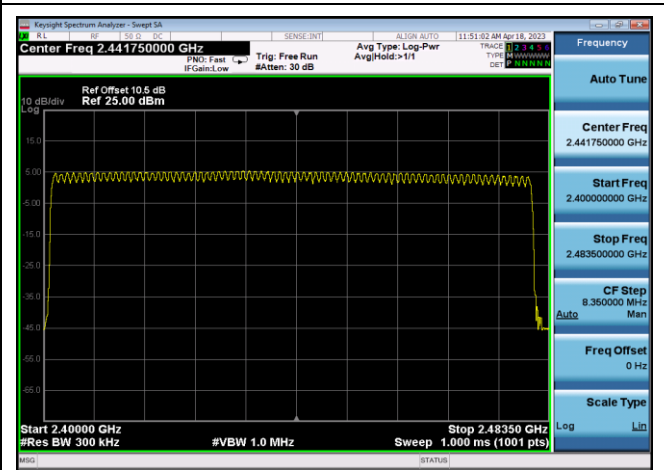

Number Of Hopping Channels: DQPSK
,HoppingMhz,2DH5__2400~2483.5