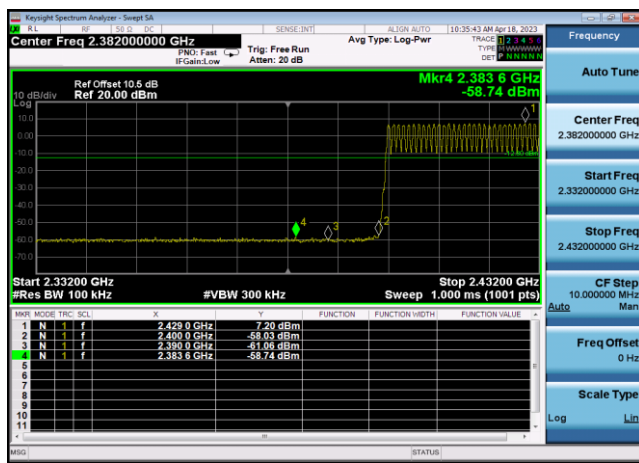

Hopping On Mode Test Result and Data

Conducted Emission: GFSK,2402,DH5
,Band Edge

Conducted Emission: GFSK,2480,DH5
,Band Edge

Conducted Emission: DQPSK,2402,2DH5
,Band Edge

Conducted Emission: DQPSK,2480,2DH5
,Band Edge

Conducted Emission: 8DPSK,2402,3DH5
,Band Edge

Conducted Emission: 8DPSK,2480,3DH5
,Band Edge

**Dwell Time
Test Result and Data**

BT Dwell Time						
Mode	Test Frequency	Packet Type	Transmission Time (ms)	Number	Dwell Time (ms)	Result
GFSK	2402	DH5	2.91	99	287.8	Pass
GFSK	2441	DH5	2.89	95	274.75	Pass
GFSK	2480	DH5	2.91	85	247.1	Pass
DQPSK	2402	2DH5	2.91	90	261.64	Pass
DQPSK	2441	2DH5	2.91	82	238.38	Pass
DQPSK	2480	2DH5	2.89	92	266.07	Pass
8DPSK	2402	3DH5	2.91	90	261.64	Pass
8DPSK	2441	3DH5	2.91	87	252.92	Pass
8DPSK	2480	3DH5	2.89	91	263.18	Pass