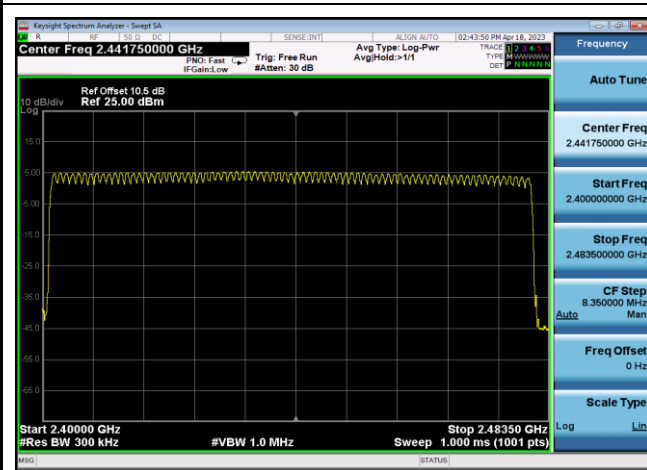

Number Of Hopping Channels: 8DPSK
,HoppingMhz,3DH5__2400~2483.5