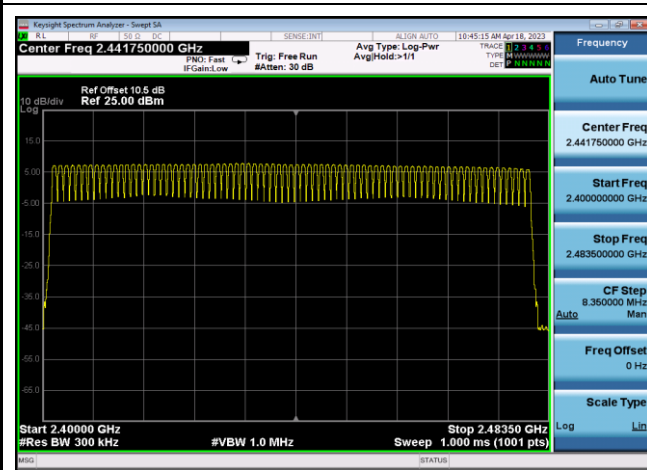

Hopping Channel Numbers Test Result and Data

BT Number Of Hopping Channels					
Mode	Test Frequency	Packet Type	Test Range(MHz~MHz)	Limit	Result
GFSK	Hopping	DH5	2400~2483.5	≥15	Pass
pi/4DQPSK	Hopping	2DH5	2400~2483.5	≥15	Pass
8DPSK	Hopping	3DH5	2400~2483.5	≥15	Pass

Number Of Hopping Channels: GFSK
,HoppingMhz,DH5__2400~2483.5