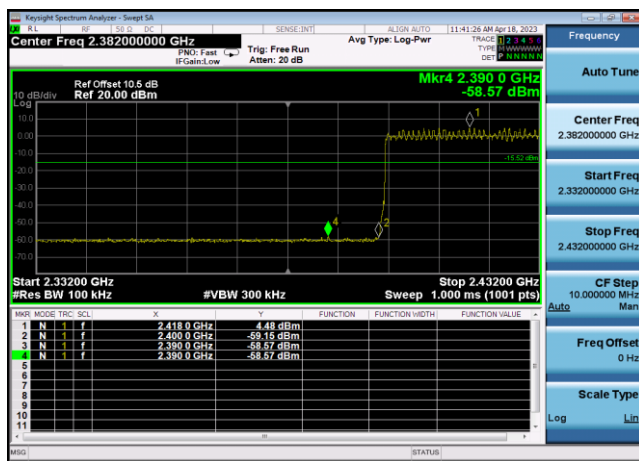

Hopping On Mode Test Result and Data

Conducted Emission: GFSK,2402,DH5
,Band Edge

Conducted Emission: GFSK,2480,DH5
,Band Edge

Conducted Emission: DQPSK,2402,2DH5
,Band Edge

Conducted Emission: DQPSK,2480,2DH5
,Band Edge

Conducted Emission: 8DPSK,2402,3DH5
,Band Edge

Conducted Emission: 8DPSK,2480,3DH5
,Band Edge

**Dwell Time
Test Result and Data**

BT Dwell Time						
Mode	Test Frequency	Packet Type	Transmission Time (ms)	Number	Dwell Time (ms)	Result
GFSK	2402	DH5	2.91	99	287.8	Pass
GFSK	2441	DH5	2.89	95	274.75	Pass
GFSK	2480	DH5	2.91	85	247.1	Pass
DQPSK	2402	2DH5	2.91	90	261.64	Pass
DQPSK	2441	2DH5	2.91	82	238.38	Pass
DQPSK	2480	2DH5	2.89	92	266.07	Pass
8DPSK	2402	3DH5	2.91	90	261.64	Pass
8DPSK	2441	3DH5	2.91	87	252.92	Pass
8DPSK	2480	3DH5	2.89	91	263.18	Pass