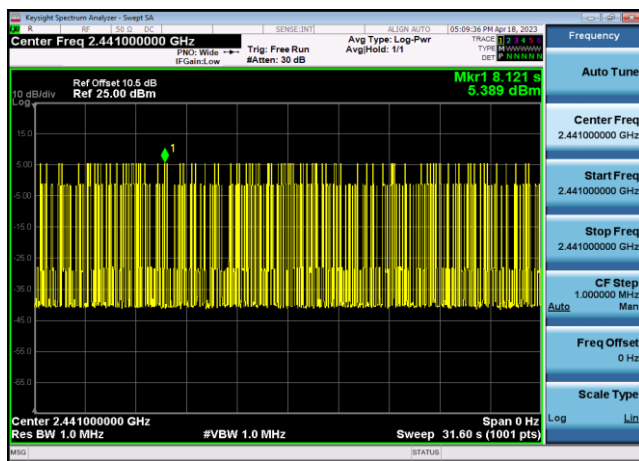

8DPSK,2402,3DH5,Transmission Time

8DPSK,2441,3DH5,Transmission Number

8DPSK,2441,3DH5,Transmission Time

8DPSK,2480,3DH5,Transmission Number

8DPSK,2480,3DH5,Transmission Time

Carrier Frequency Separation Test Result and Data