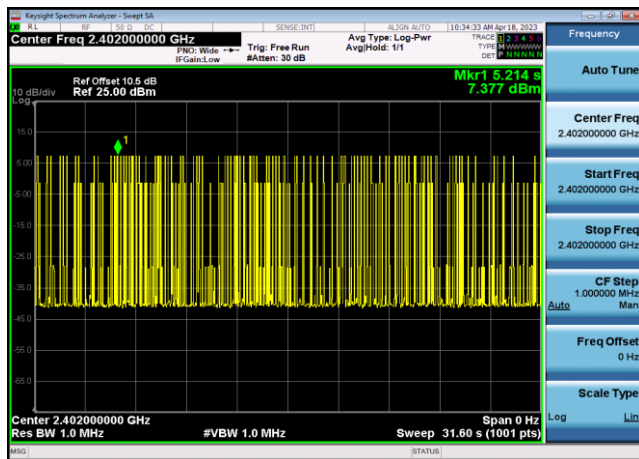

GFSK,2402,DH5,Transmission Number