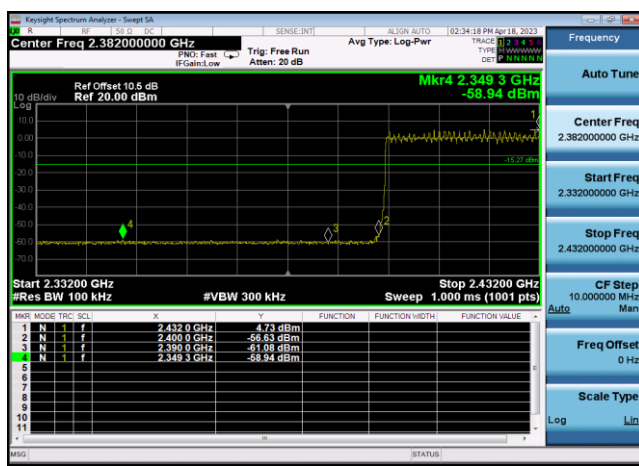

Hopping On Mode Test Result and Data

Conducted Emission: GFSK,2402,DH5
,Band Edge

Conducted Emission: GFSK,2480,DH5
,Band Edge

Conducted Emission: DQPSK,2402,2DH5
,Band Edge

Conducted Emission: DQPSK,2480,2DH5
,Band Edge

Conducted Emission: 8DPSK,2402,3DH5
,Band Edge

Conducted Emission: 8DPSK,2480,3DH5
,Band Edge

**Dwell Time
Test Result and Data**

BT Dwell Time						
Mode	Test Frequency	Packet Type	Transmission Time (ms)	Number	Dwell Time (ms)	Result
GFSK	2402	DH5	2.91	99	287.8	Pass
GFSK	2441	DH5	2.89	95	274.75	Pass
GFSK	2480	DH5	2.91	85	247.1	Pass
DQPSK	2402	2DH5	2.91	90	261.64	Pass
DQPSK	2441	2DH5	2.91	82	238.38	Pass
DQPSK	2480	2DH5	2.89	92	266.07	Pass
8DPSK	2402	3DH5	2.91	90	261.64	Pass
8DPSK	2441	3DH5	2.91	87	252.92	Pass
8DPSK	2480	3DH5	2.89	91	263.18	Pass