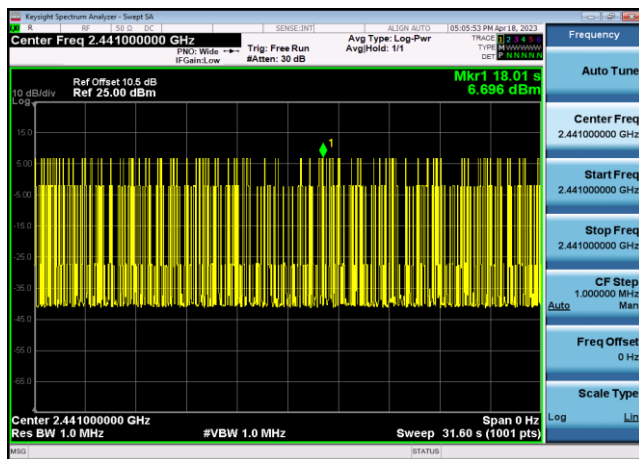

GFSK,2441,DH5,Transmission Number