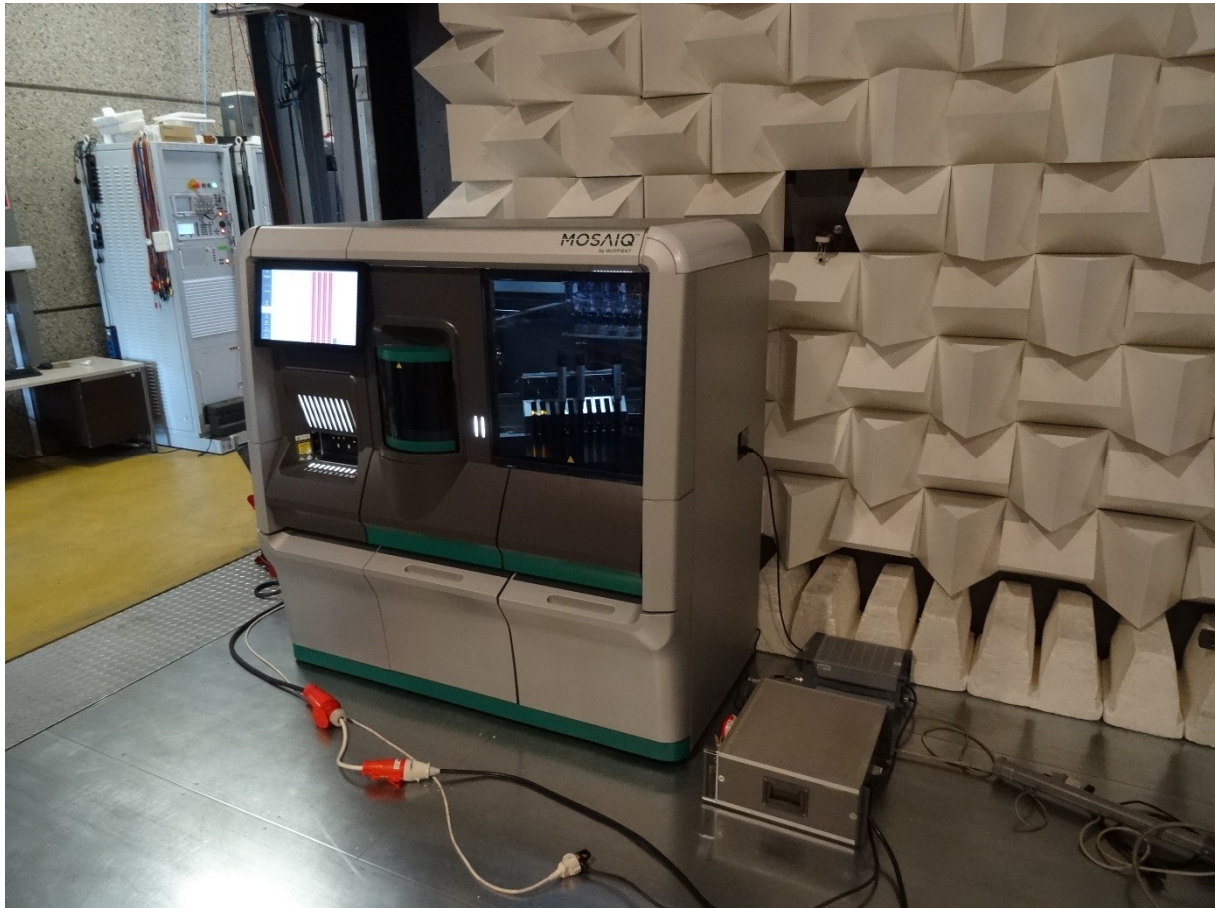

TEST SET-UP PHOTOS TO REPORT NO.: 389668-01
FCC ID: 2AWE5 MosaiQ 125
Page 1 (4)

PHOTOS OF TEST SET-UP

Conducted emission

Radiated < 30MHz

Radiated emission 30 MHz - 200 MHz

Radiated emission 200 MHz - 1000 MHz