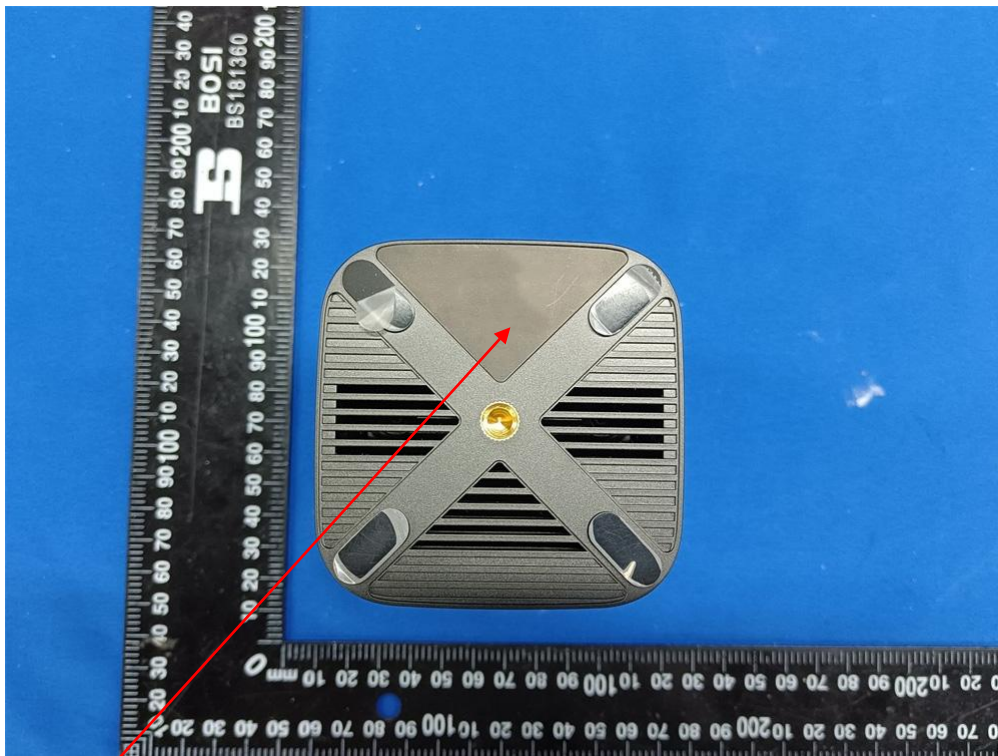

LABEL AND LOCATION

(Size: L4.91cm x 2.691cm)

Label Location