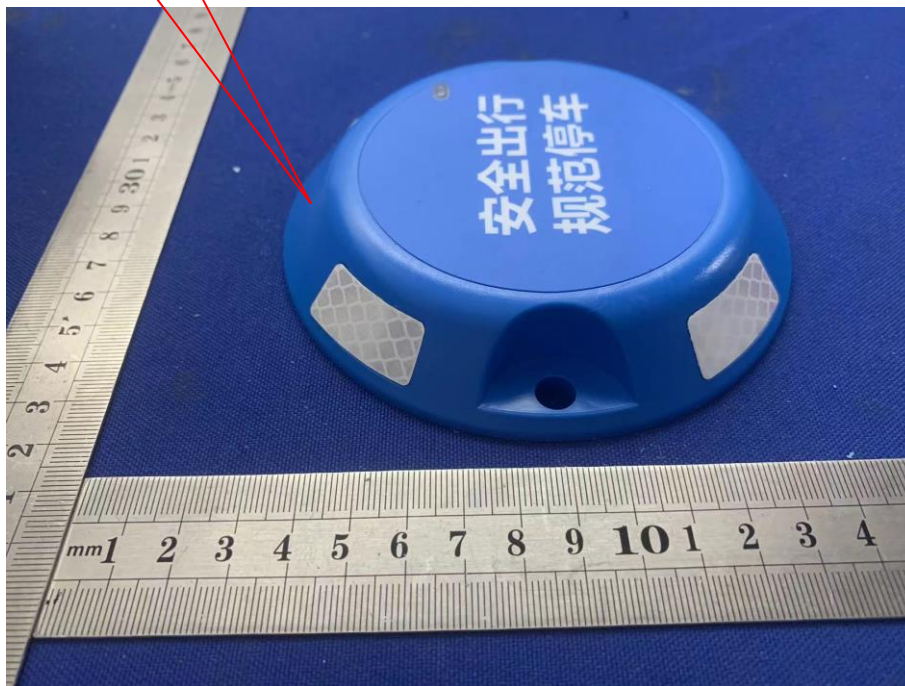

Label Location

Model: BLM5728
FCC ID: 2AWDJ-BLM5728