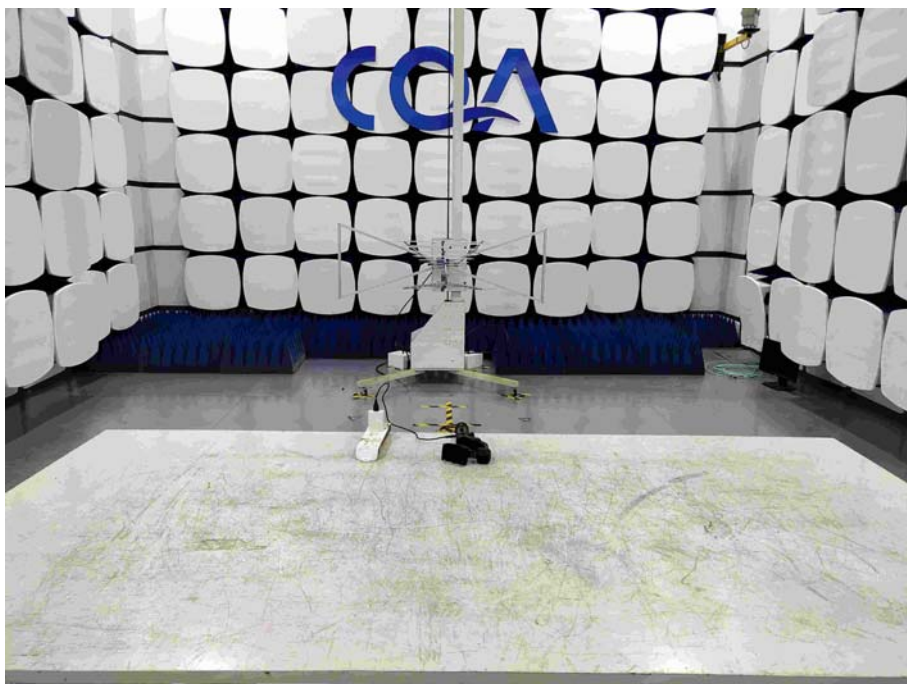

1 Photographs - EUT Test Setup

1.1 Radiated Spurious Emission

9KHz~30MHz:

30MHz~1GHz:

Above 1GHz:

1.2 Conducted Emission