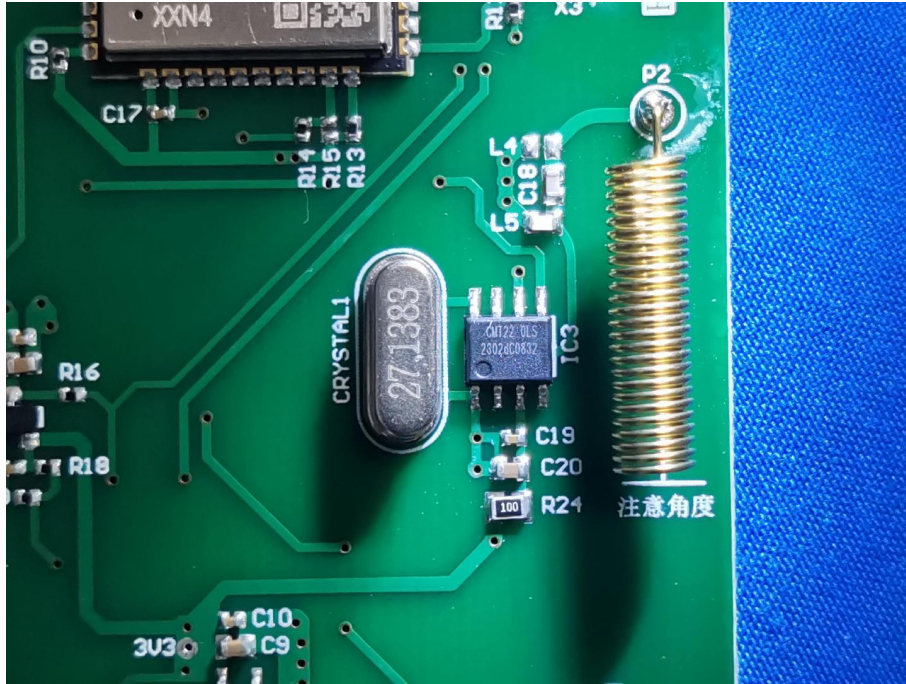

ZHONGHAN

FCC ID:2AWDBHWG023WRF

***** END OF REPORT *****