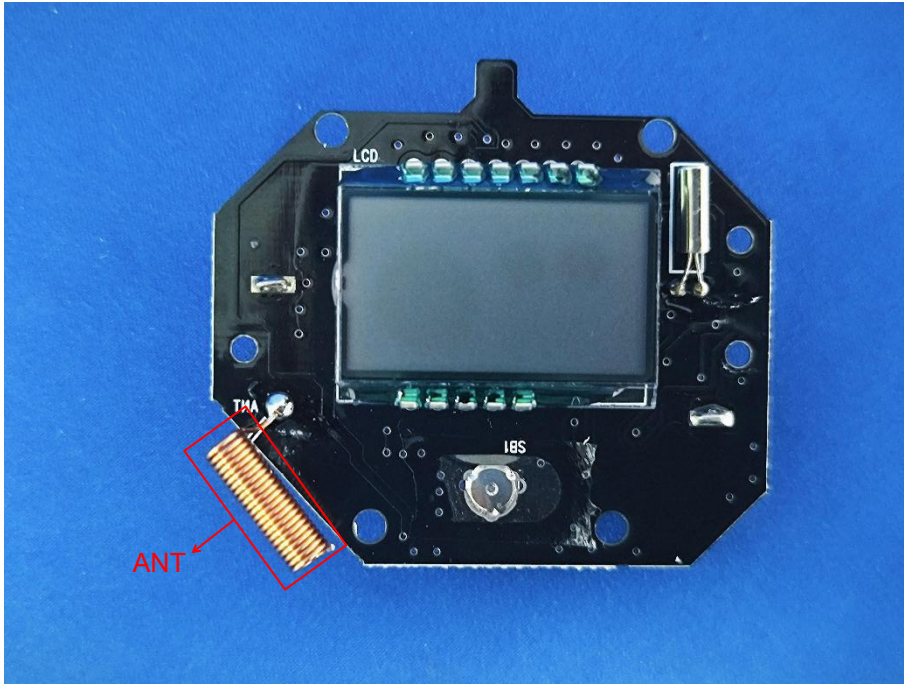

EUT PHOTO(Internal Photos)

ZHONGHAN

FCC ID:2AWDBHCS008FRF

***** END OF REPORT *****