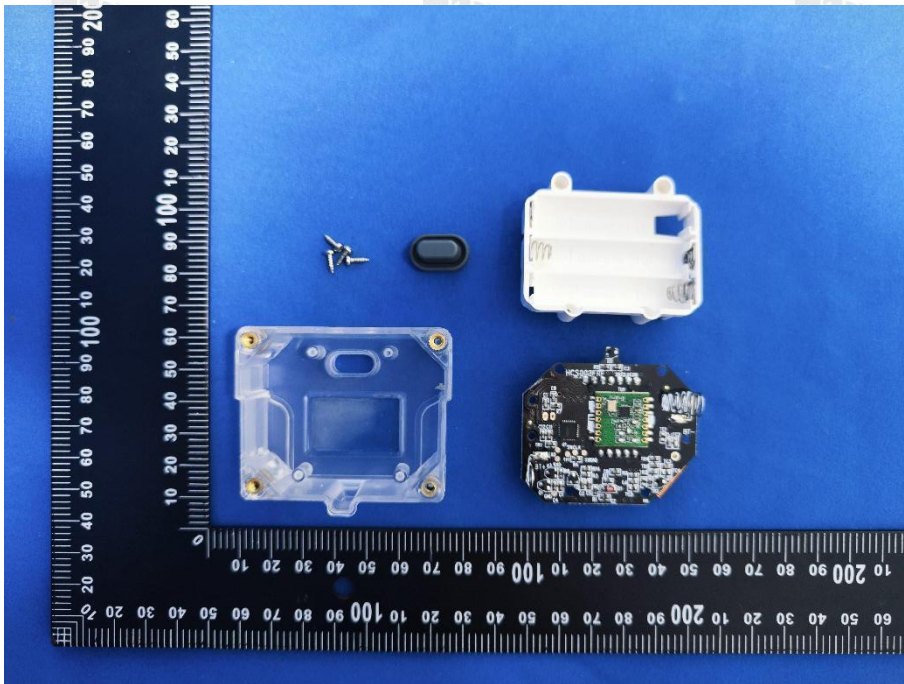

EUT PHOTO(Internal Photos)

ZHONGHAN

FCC ID:2AWDBHCS008FRF

***** END OF REPORT *****