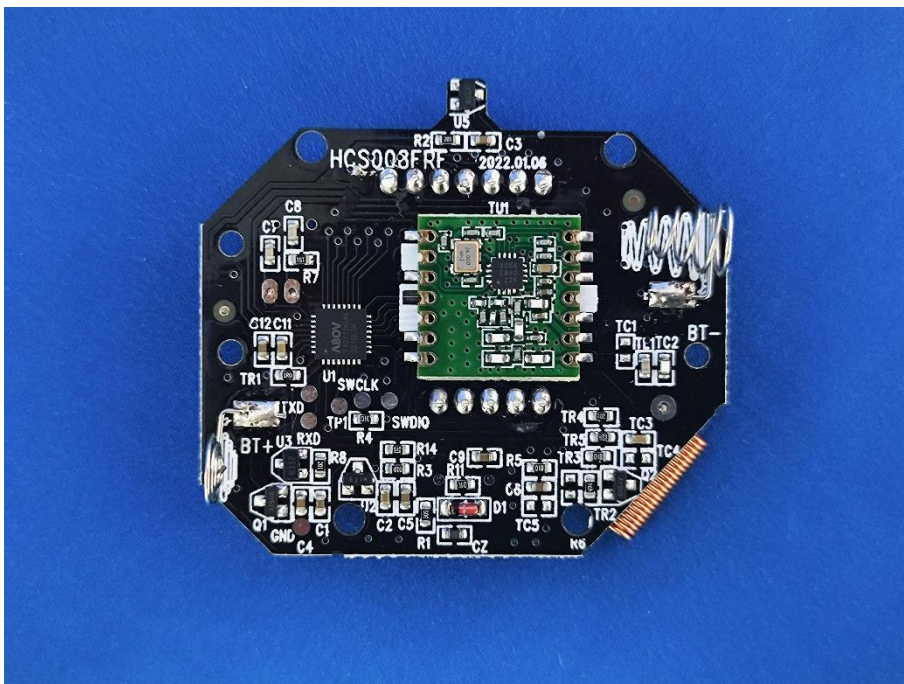

EUT PHOTO(Internal Photos)

ZHONGHAN

FCC ID:2AWDBHCS008FRF

***** END OF REPORT *****