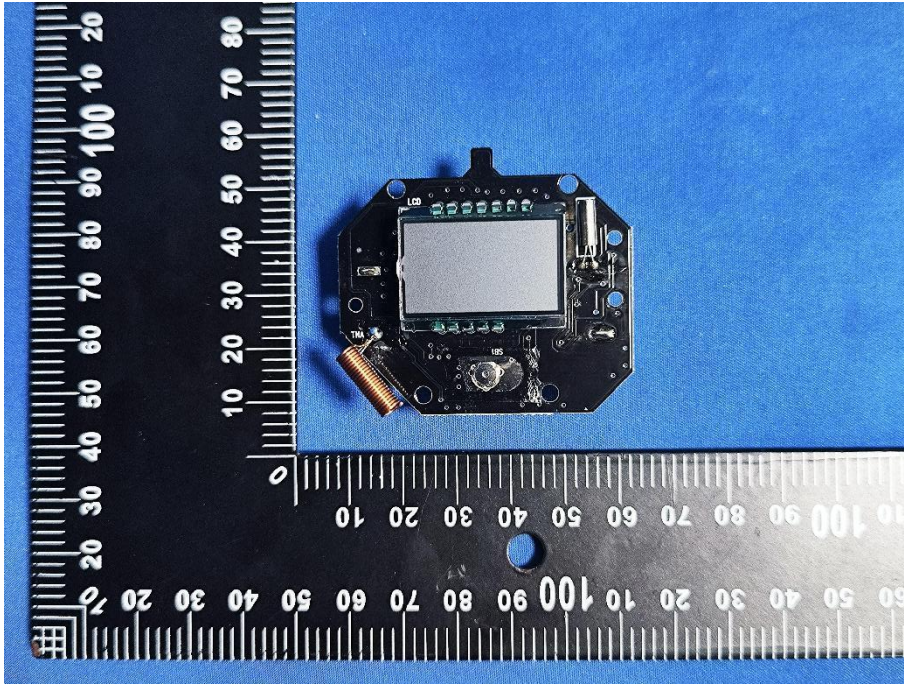

EUT PHOTO(Internal Photos)

ZHONGHAN

FCC ID:2AWDBHCS008FRF

***** END OF REPORT *****