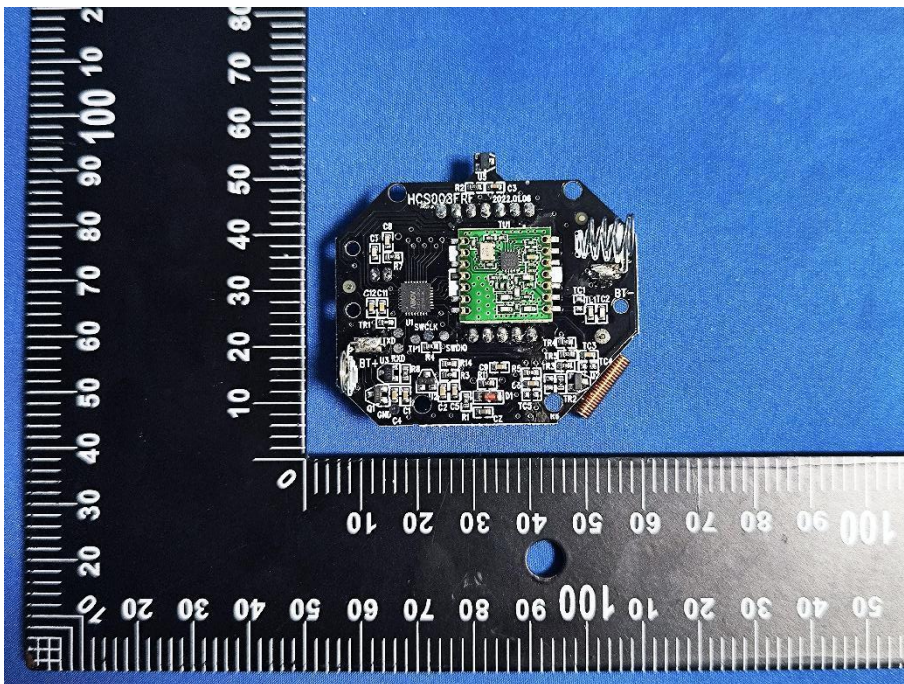

EUT PHOTO(Internal Photos)

ZHONGHAN

FCC ID:2AWDBHCS008FRF

***** END OF REPORT *****