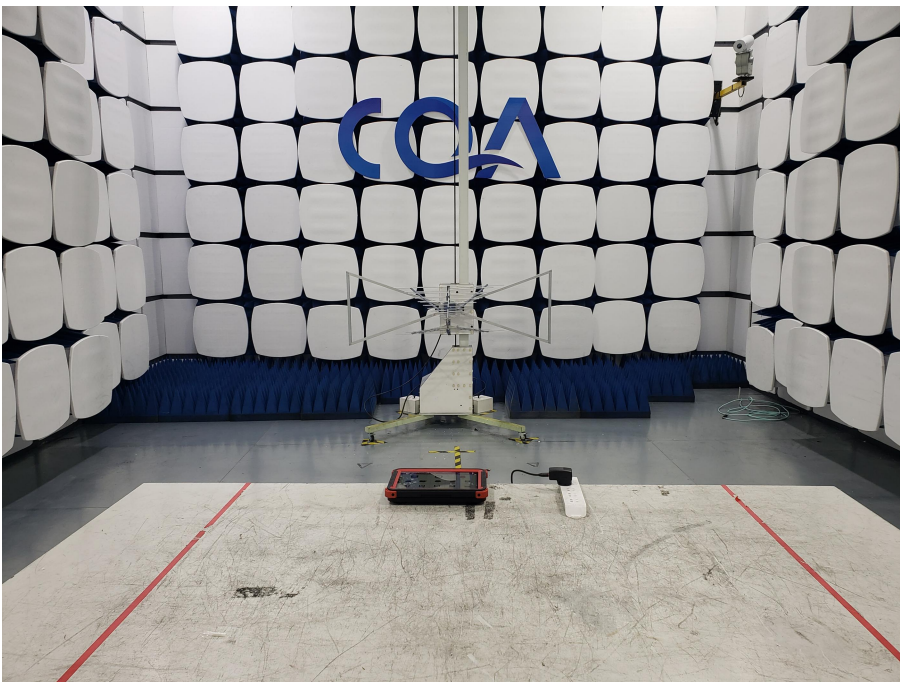

Setup photos

1 Photographs - EUT Test Setup

1.1 Radiated Spurious Emission

9kHz~30MHz:

30MHz~1GHz:

Above 1GHz:

1.2 Conducted Emission