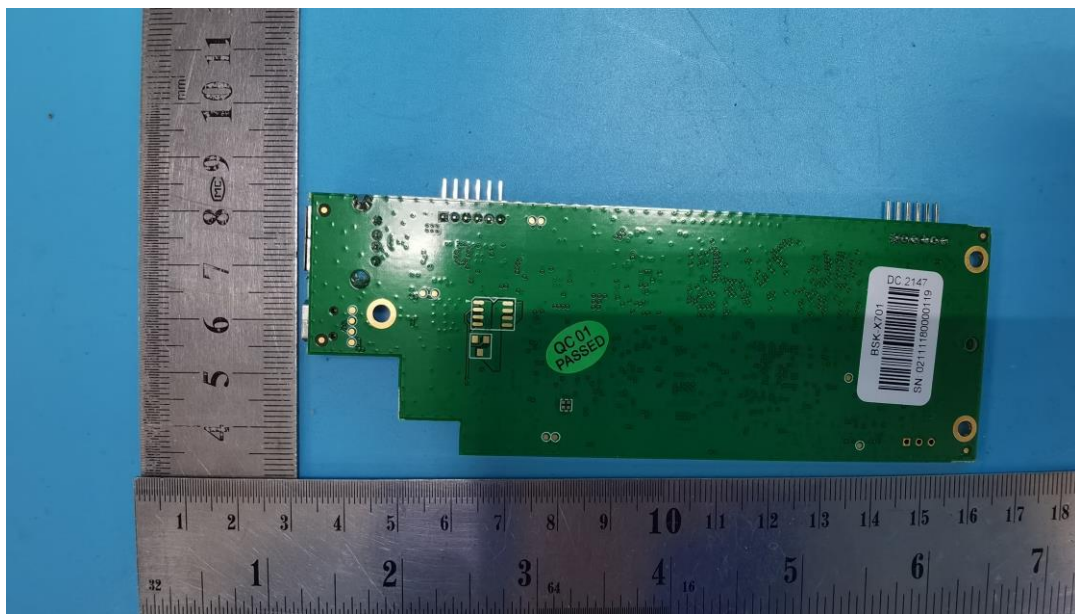

Internal Photo

FCC ID: 2AWD8-CRMAXBT

Inner View of the EUT

Inner View of the antenna

Inner Circuit Top View

Inner Circuit Bottom View

Inner Circuit Top View

Inner Circuit Bottom View

Inner Circuit Top View

Inner Circuit Bottom View