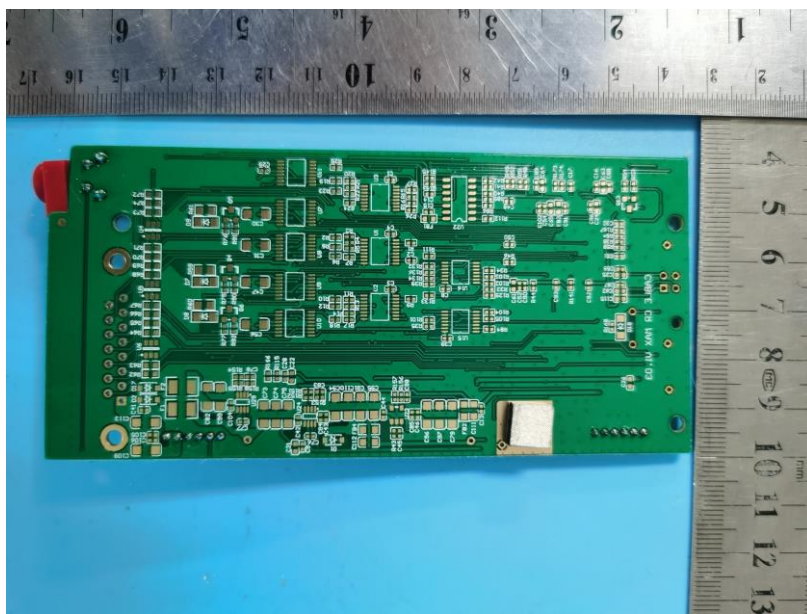

Internal Photo

FCC ID: 2AWD8-CRMAXBT

Inner View of the EUT

Inner View of the antenna

Inner Circuit Top View

Inner Circuit Bottom View

Inner Circuit Top View

Inner Circuit Bottom View

Inner Circuit Top View

Inner Circuit Bottom View