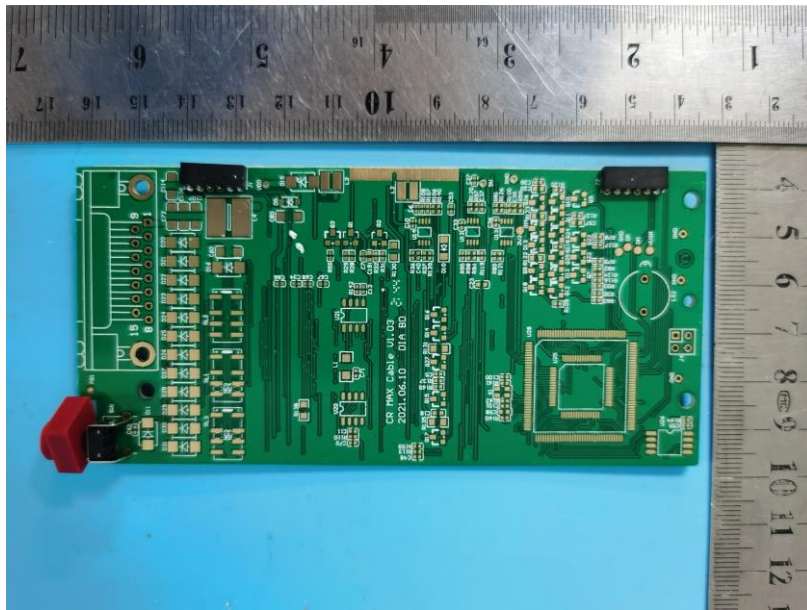

Internal Photo

FCC ID: 2AWD8-CRMAXBT

Inner View of the EUT

Inner View of the antenna

Inner Circuit Top View

Inner Circuit Bottom View

Inner Circuit Top View

Inner Circuit Bottom View

Inner Circuit Top View

Inner Circuit Bottom View