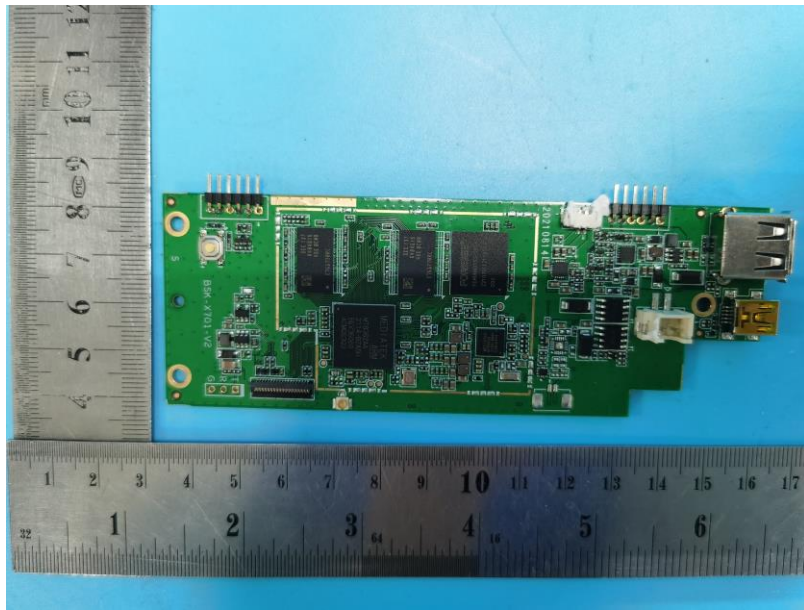

Internal Photo

FCC ID: 2AWD8-CRMAXBT

Inner View of the EUT

Inner View of the antenna

Inner Circuit Top View

Inner Circuit Bottom View

Inner Circuit Top View

Inner Circuit Bottom View

Inner Circuit Top View

Inner Circuit Bottom View