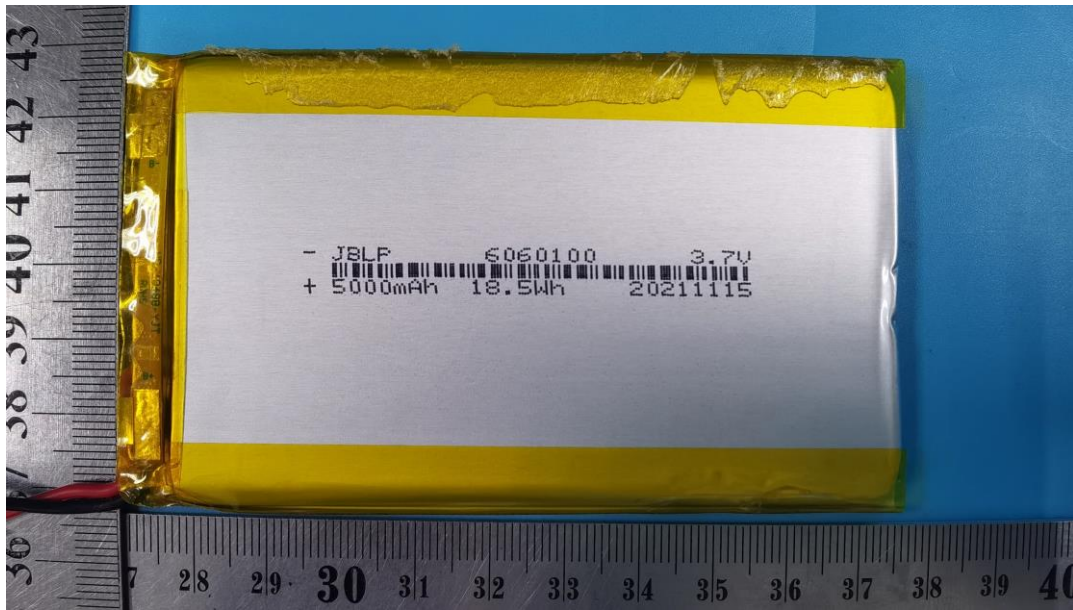

Internal Photo

FCC ID: 2AWD8-CRMAXBT

Inner View of the EUT

Inner View of the antenna

Inner Circuit Top View

Inner Circuit Bottom View

Inner Circuit Top View

Inner Circuit Bottom View

Inner Circuit Top View

Inner Circuit Bottom View