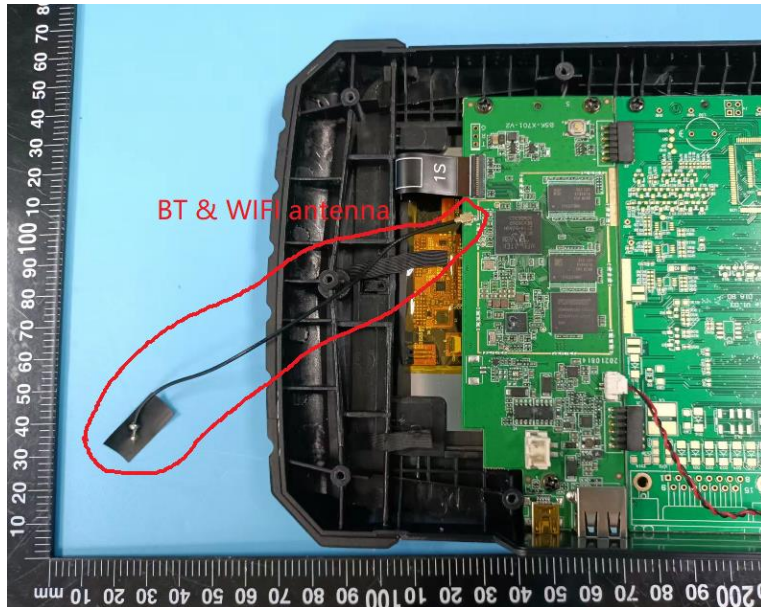

Internal Photo

FCC ID: 2AWD8-CRMAXBT

Inner View of the EUT

Inner View of the antenna

Inner Circuit Top View

Inner Circuit Bottom View

Inner Circuit Top View

Inner Circuit Bottom View

Inner Circuit Top View

Inner Circuit Bottom View