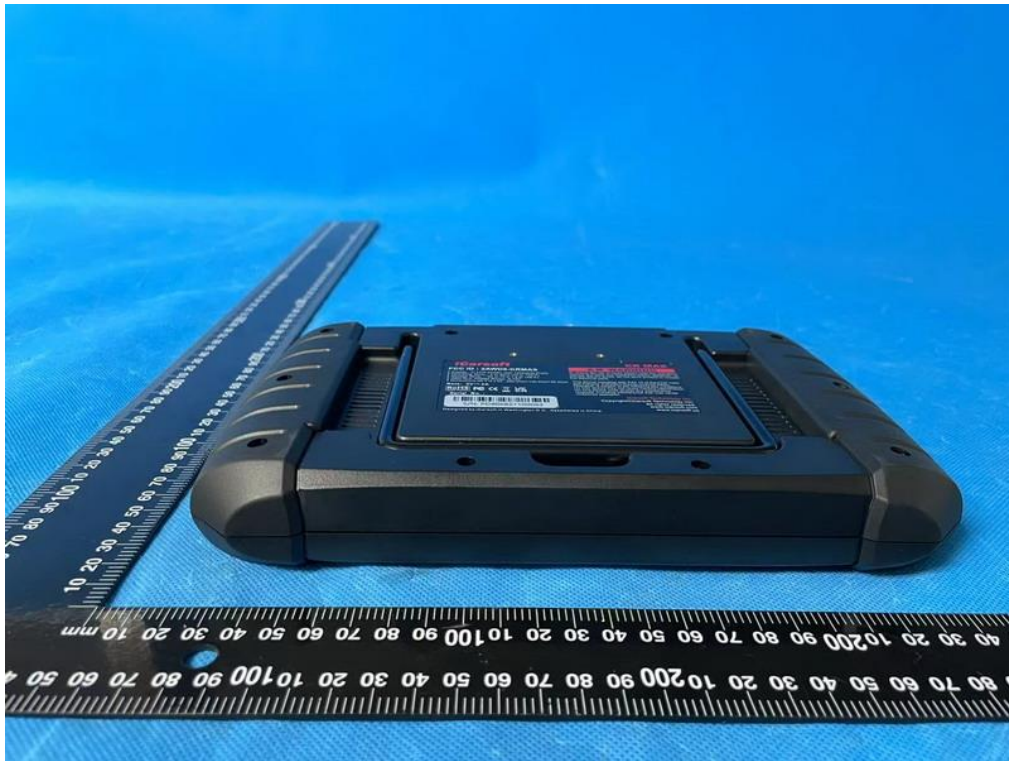

External Photo

FCC ID: 2AWD8-CRMAX

View of The Product

View of The Product

View of The Product

View of The Product

View of The Product

View of The Product

View of The Product

View of The Product

View of the label of adapter