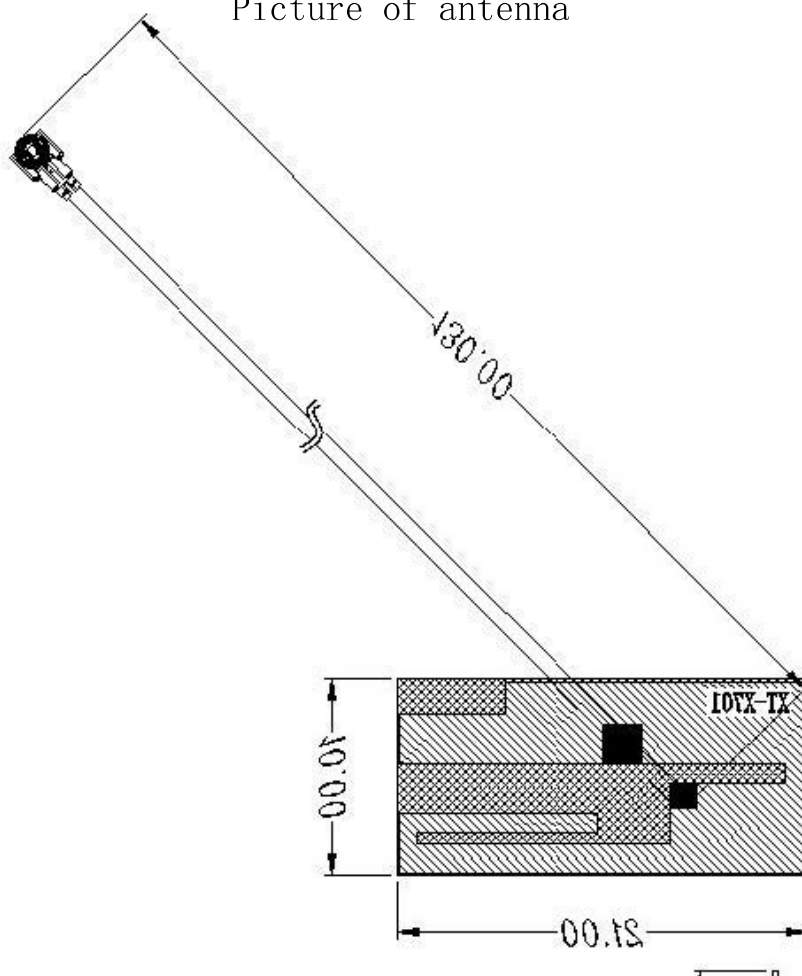

## Antenna describe

### 1. Antenna describe:

Antenna plate	Monoploe antenna
Make name/model name	
Antenna gain	2.15 dBi
Frequency range	2400MHz-2500MHz
Connector type	direct
Location of mearement (company name)	

### 2. External view drawing:

Picture of antenna

# Antenna Radiation Pattern