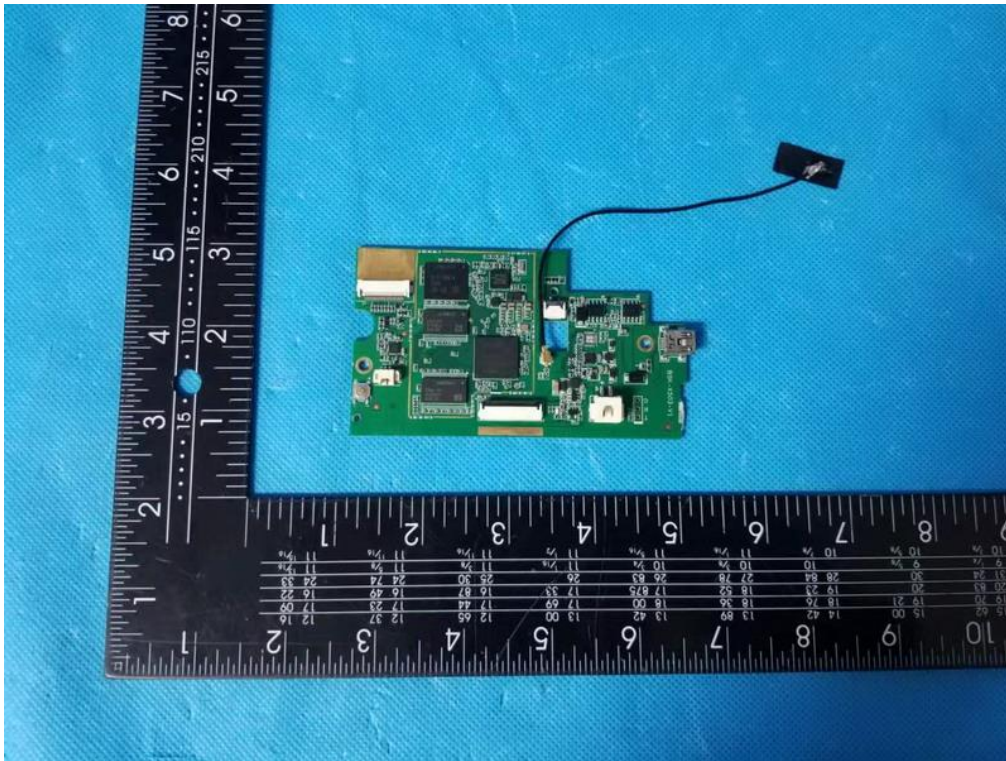

**Internal Photo**

FCC ID: 2AWD8-CRGENIUS

**Inner View of the EUT**

**Inner View of the antenna**

**Inner Circuit Top View**

**Inner Circuit Bottom View**

**Inner Circuit Top View**

**Inner Circuit Bottom View**

Inner Circuit Top View

Inner Circuit Bottom View

**Inner Circuit Top View**

**Inner Circuit Bottom View**