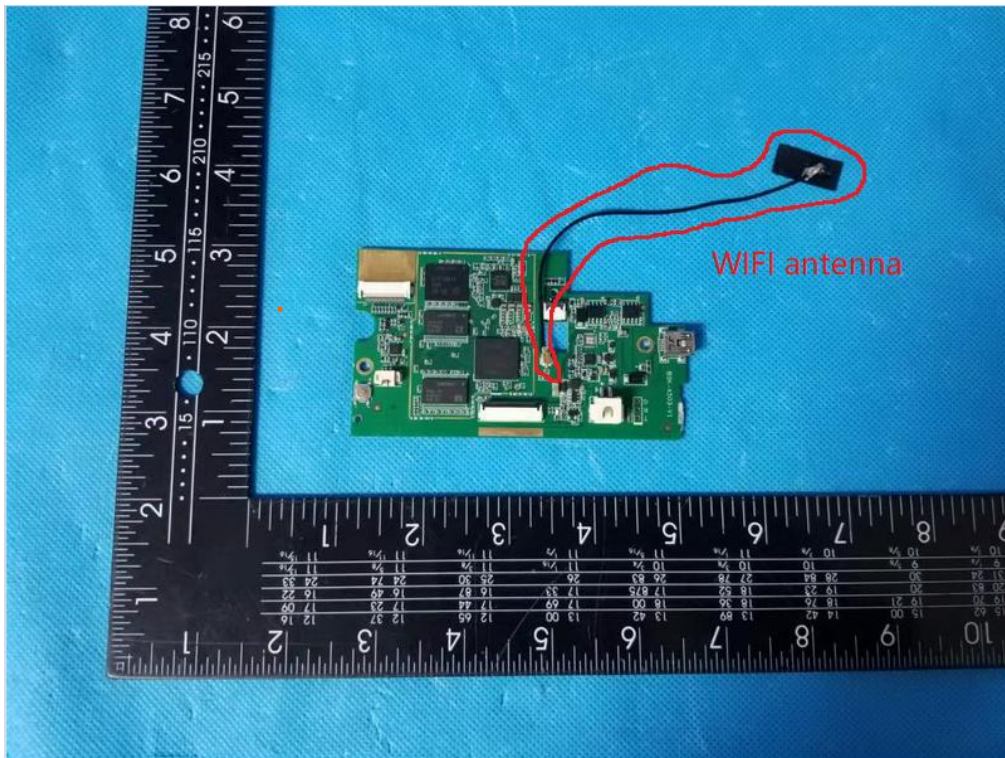

**Internal Photo**

FCC ID: 2AWD8-CRGENIUS

**Inner View of the EUT**

**Inner View of the antenna**

**Inner Circuit Top View**

**Inner Circuit Bottom View**

**Inner Circuit Top View**

**Inner Circuit Bottom View**

Inner Circuit Top View

Inner Circuit Bottom View

**Inner Circuit Top View**

**Inner Circuit Bottom View**