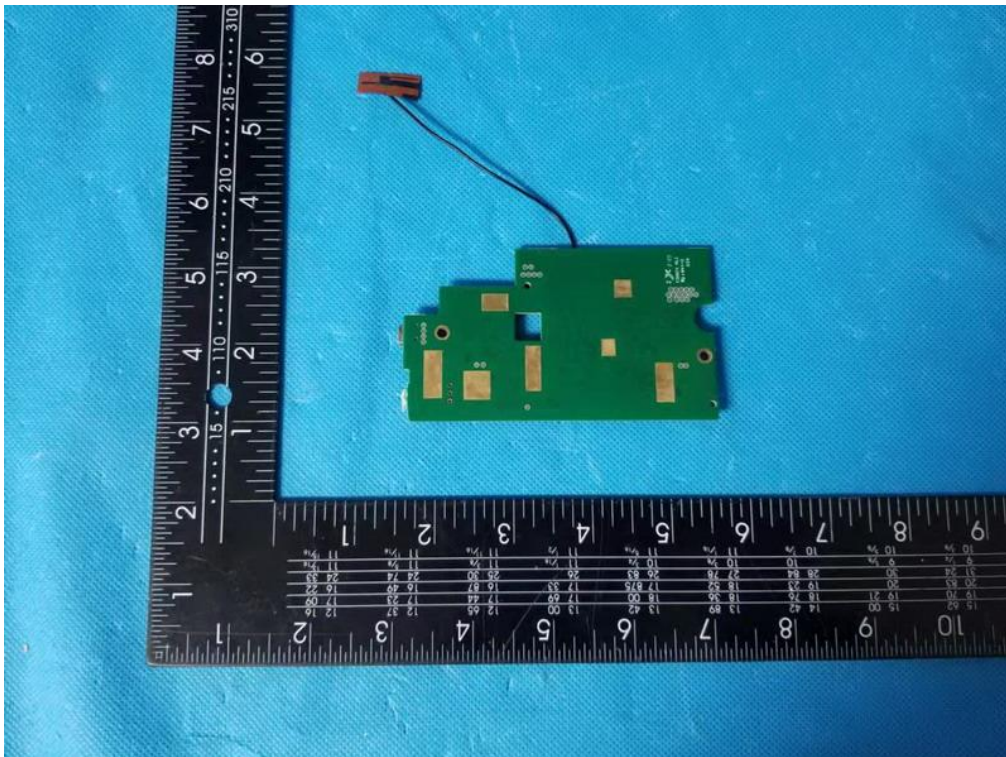

**Internal Photo**

FCC ID: 2AWD8-CRGENIUS

**Inner View of the EUT**

**Inner View of the antenna**

**Inner Circuit Top View**

**Inner Circuit Bottom View**

**Inner Circuit Top View**

**Inner Circuit Bottom View**

Inner Circuit Top View

Inner Circuit Bottom View

**Inner Circuit Top View**

**Inner Circuit Bottom View**