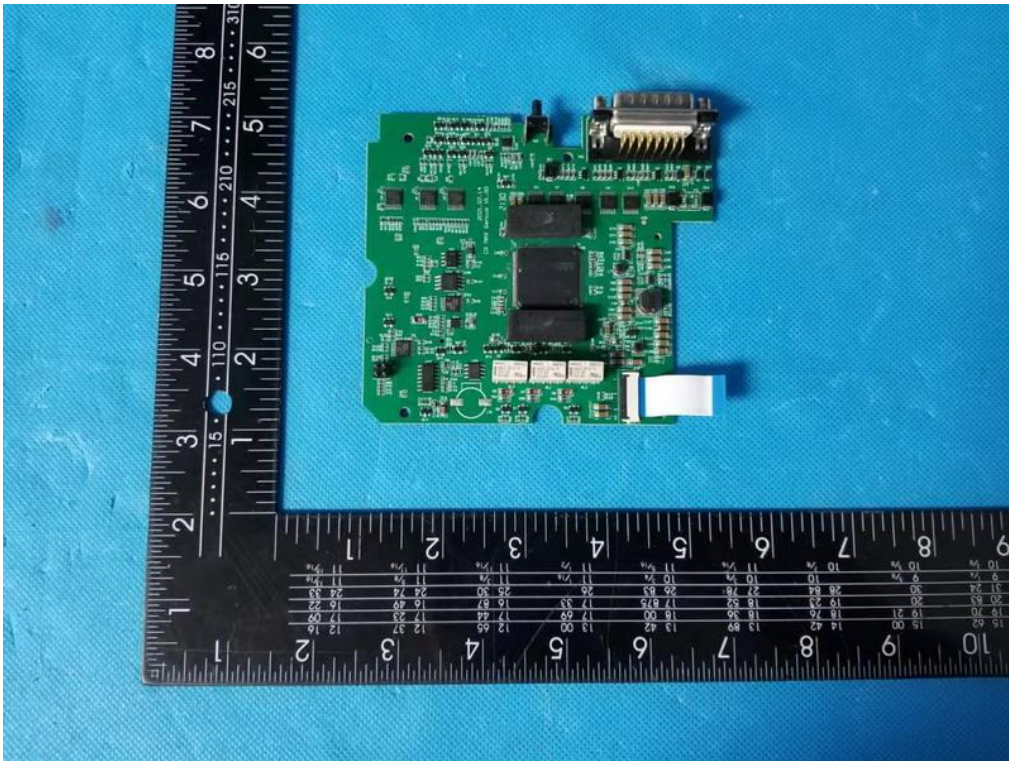

**Internal Photo**

FCC ID: 2AWD8-CRGENIUS

**Inner View of the EUT**

**Inner View of the antenna**

**Inner Circuit Top View**

**Inner Circuit Bottom View**

**Inner Circuit Top View**

**Inner Circuit Bottom View**

Inner Circuit Top View

Inner Circuit Bottom View

**Inner Circuit Top View**

**Inner Circuit Bottom View**