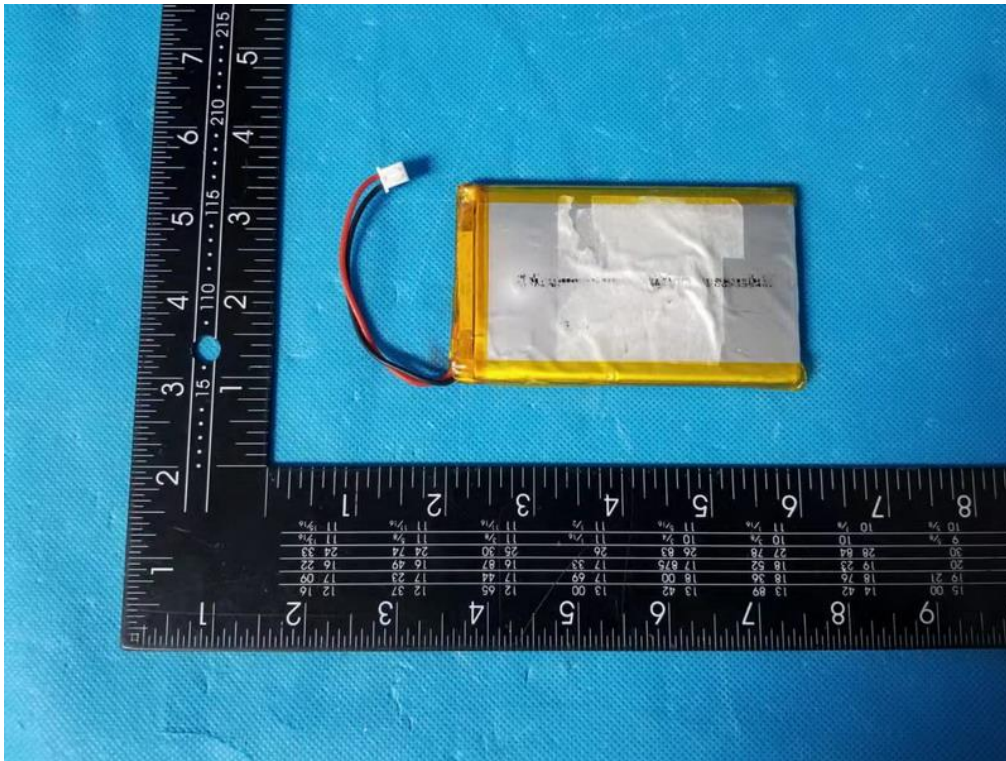

**Internal Photo**

FCC ID: 2AWD8-CRGENIUS

**Inner View of the EUT**

**Inner View of the antenna**

**Inner Circuit Top View**

**Inner Circuit Bottom View**

**Inner Circuit Top View**

**Inner Circuit Bottom View**

Inner Circuit Top View

Inner Circuit Bottom View

**Inner Circuit Top View**

**Inner Circuit Bottom View**