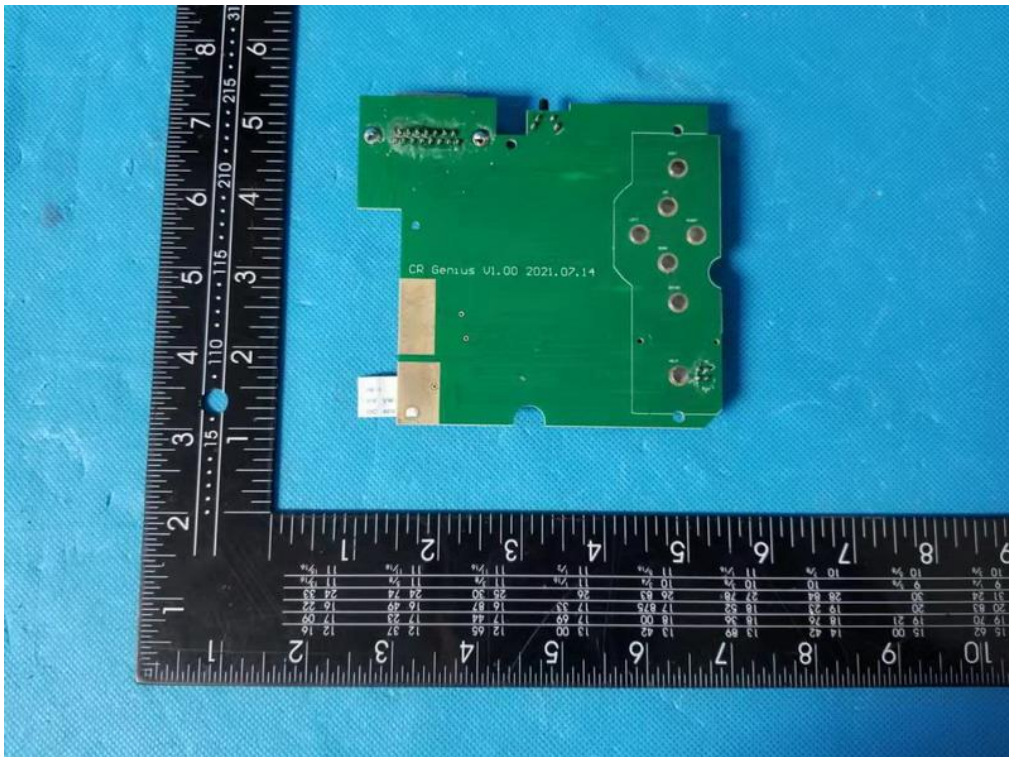

**Internal Photo**

FCC ID: 2AWD8-CRGENIUS

**Inner View of the EUT**

**Inner View of the antenna**

**Inner Circuit Top View**

**Inner Circuit Bottom View**

**Inner Circuit Top View**

**Inner Circuit Bottom View**

Inner Circuit Top View

Inner Circuit Bottom View

**Inner Circuit Top View**

**Inner Circuit Bottom View**