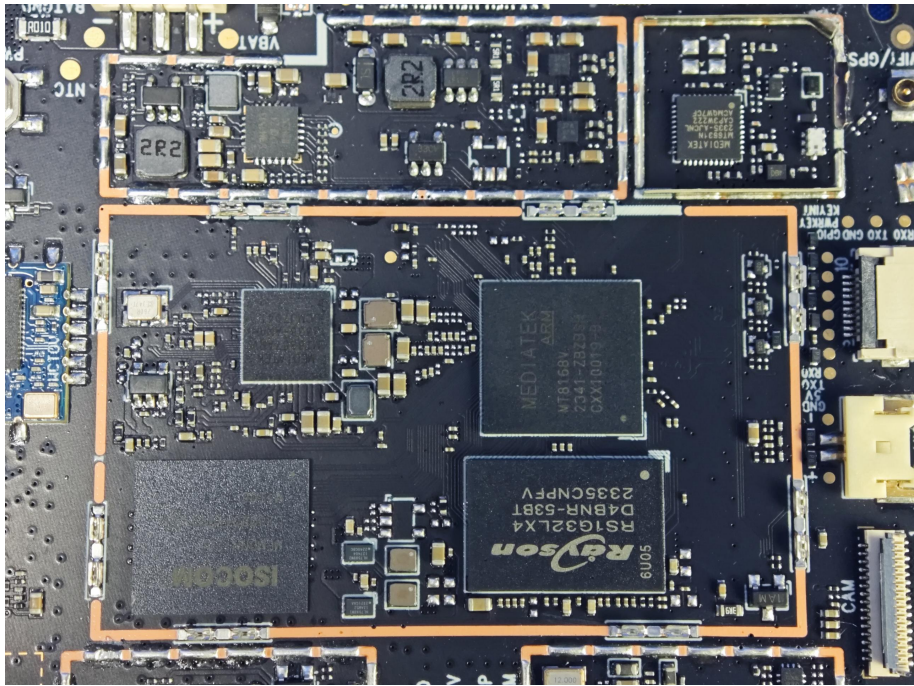

Internal photos

FCC ID: 2AWD8-CREAGLE

125K ANT

433 ANT Receive ant

ANT 1(2.4GWIFI)

ANT2(BT&2.4G&5G)