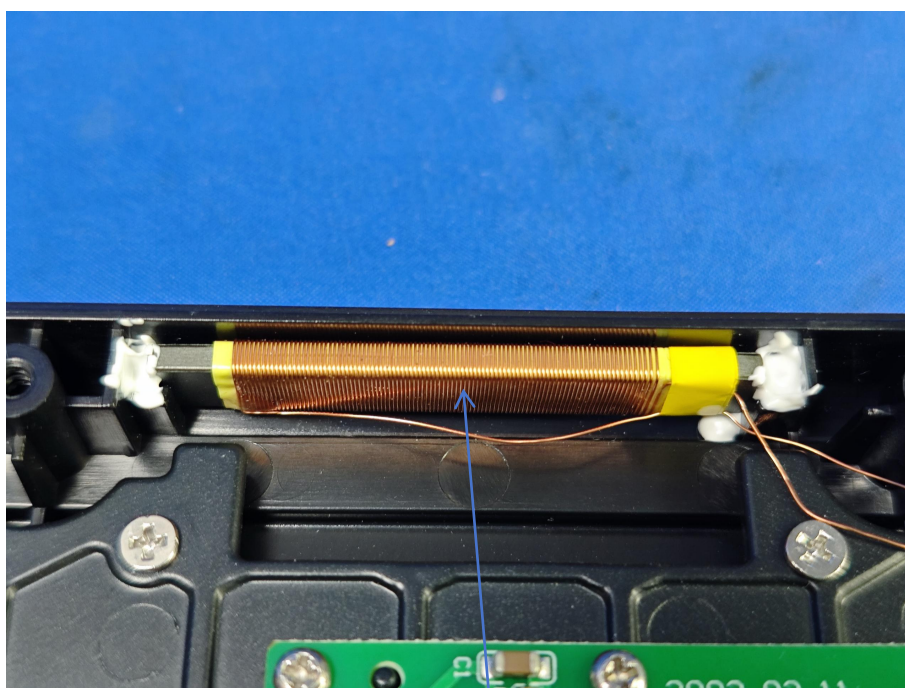

Internal photos

FCC ID: 2AWD8-CREAGLE

125K ANT

433 ANT Receive ant

ANT 1(2.4GWIFI)

ANT2(BT&2.4G&5G)