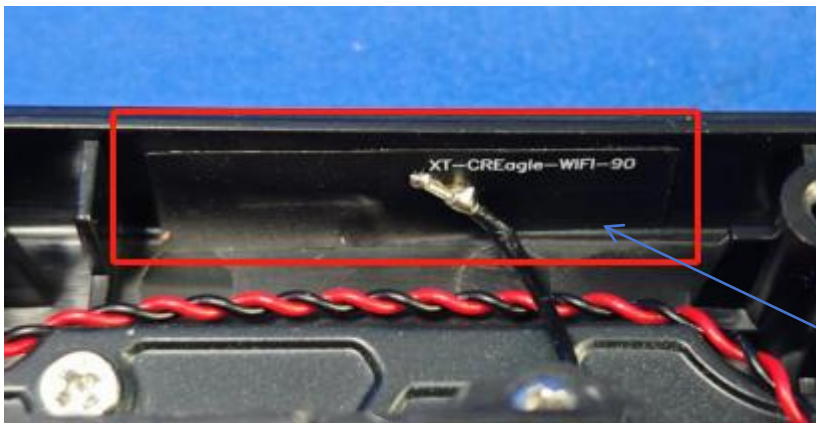

Internal photos

FCC ID: 2AWD8-CREAGLE

125K ANT

433 ANT Receive ant

ANT 1(2.4GWIFI)

ANT2(BT&2.4G&5G)