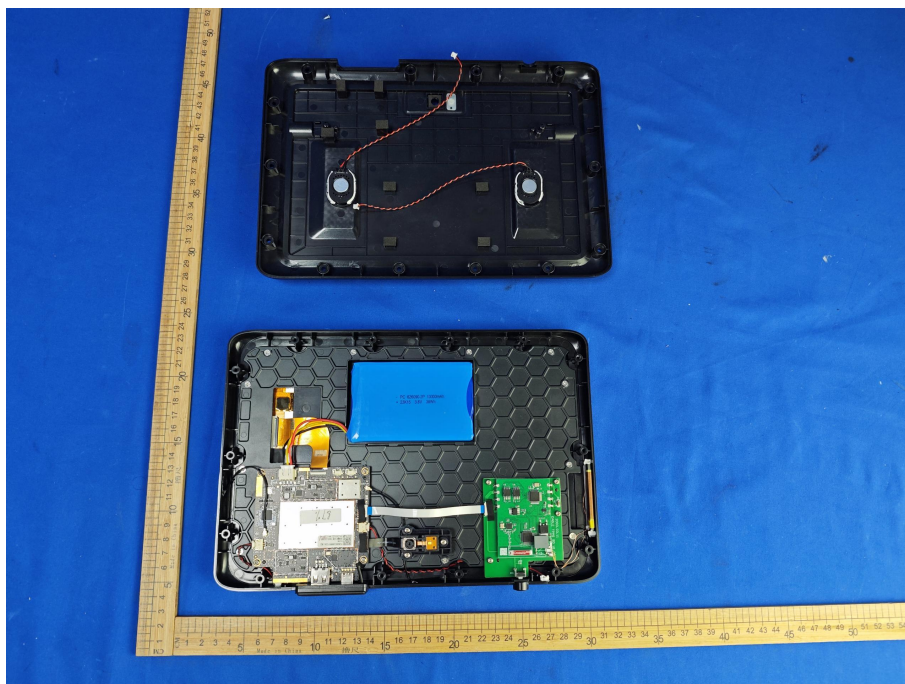

Internal photos

FCC ID: 2AWD8-CREAGLE

125K ANT

433 ANT Receive ant

ANT 1(2.4GWIFI)

ANT2(BT&2.4G&5G)