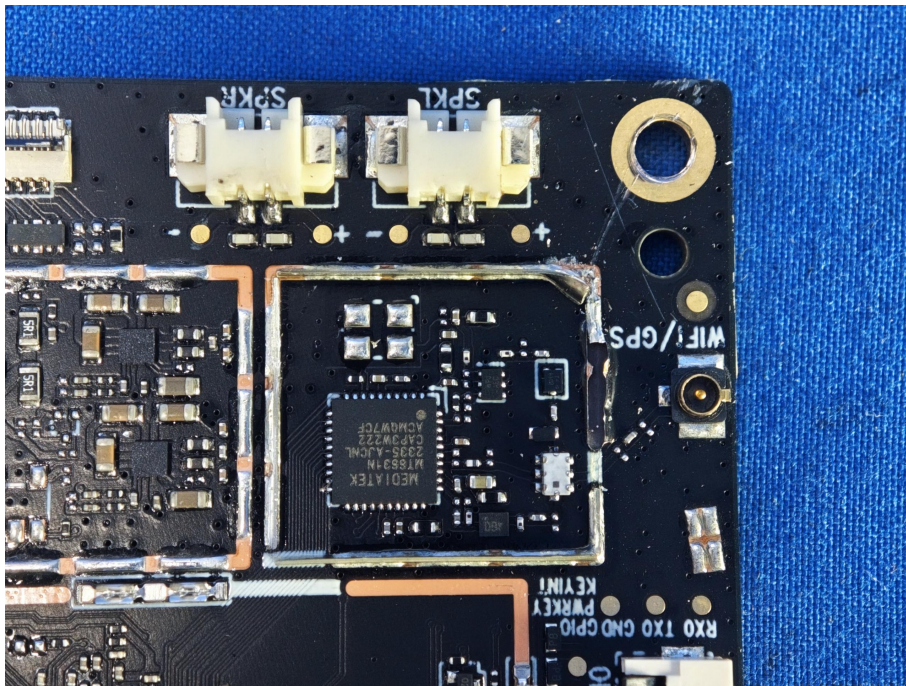

Internal photos

FCC ID: 2AWD8-CREAGLE

125K ANT

433 ANT Receive ant

ANT 1(2.4GWIFI)

ANT2(BT&2.4G&5G)