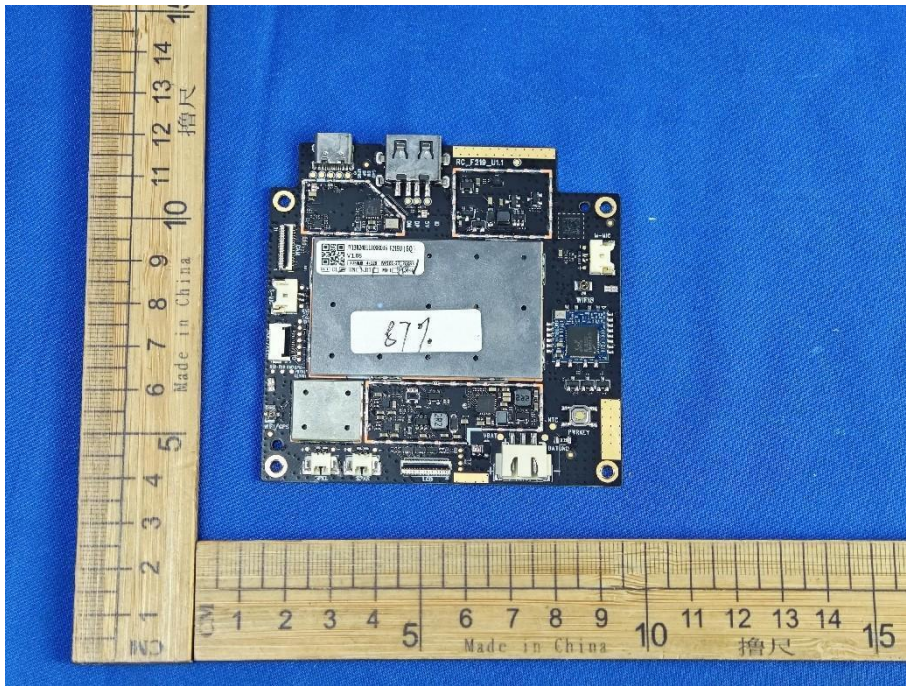

Internal photos

FCC ID: 2AWD8-CREAGLE

125K ANT

433 ANT Receive ant

ANT 1(2.4GWIFI)

ANT2(BT&2.4G&5G)