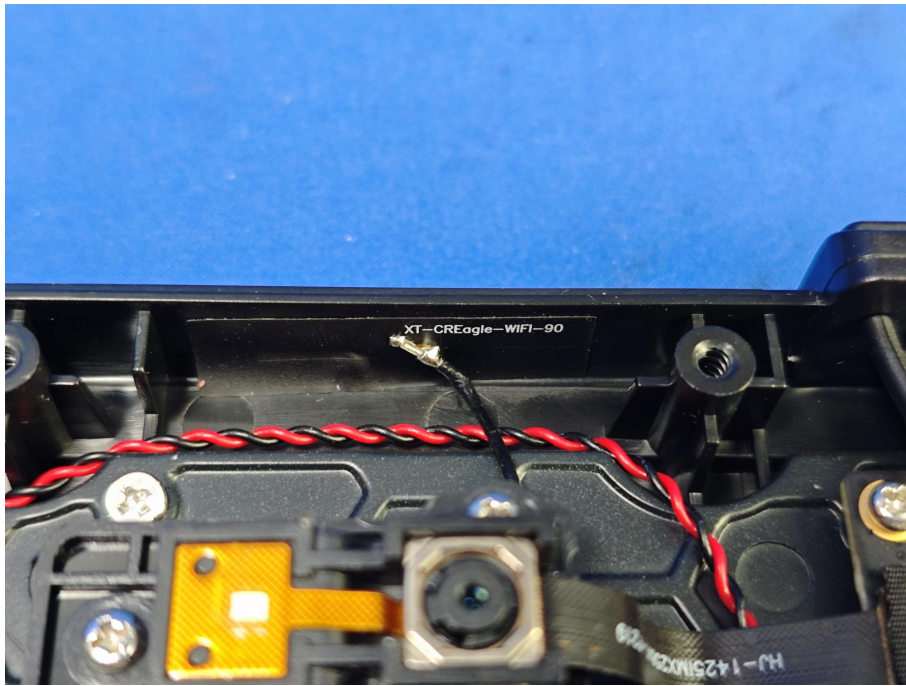

Internal photos

FCC ID: 2AWD8-CREAGLE

125K ANT

433 ANT Receive ant

ANT 1(2.4GWIFI)

ANT2(BT&2.4G&5G)