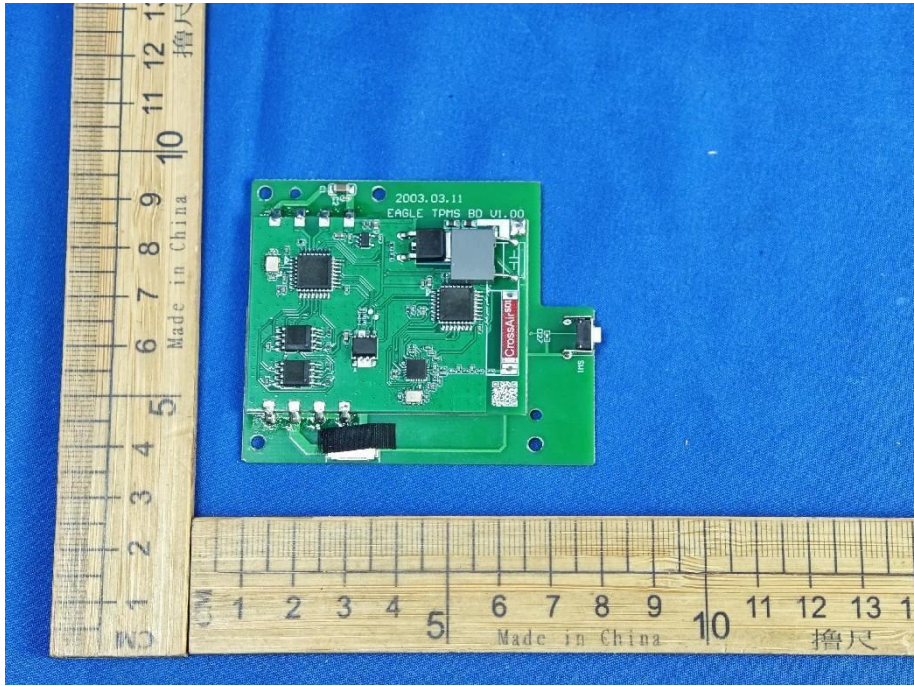

Internal photos

FCC ID: 2AWD8-CREAGLE

125K ANT

433 ANT Receive ant

ANT 1(2.4GWIFI)

ANT2(BT&2.4G&5G)