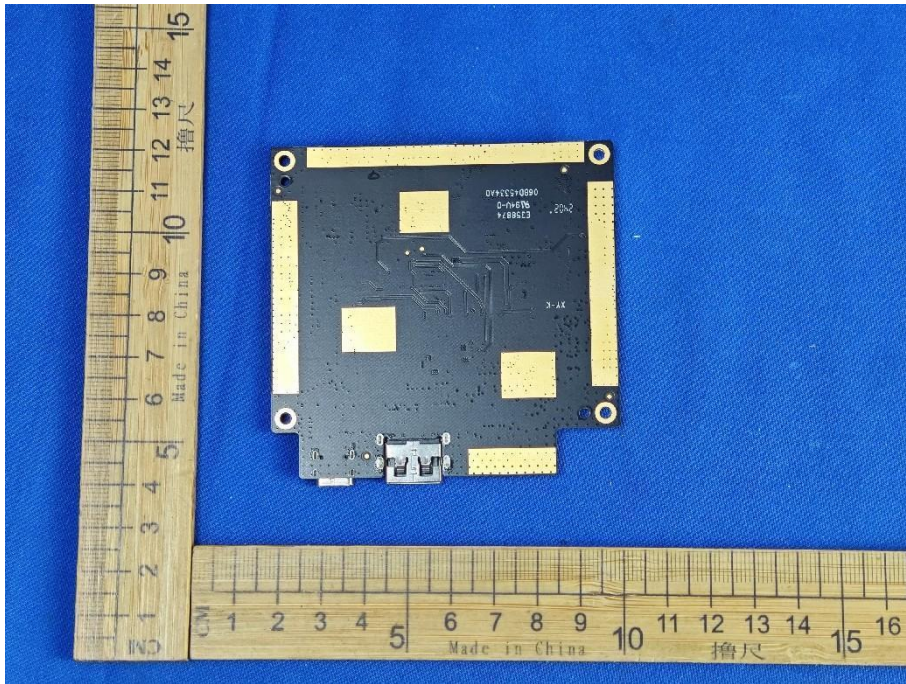

Internal photos

FCC ID: 2AWD8-CREAGLE

125K ANT

433 ANT Receive ant

ANT 1(2.4GWIFI)

ANT2(BT&2.4G&5G)