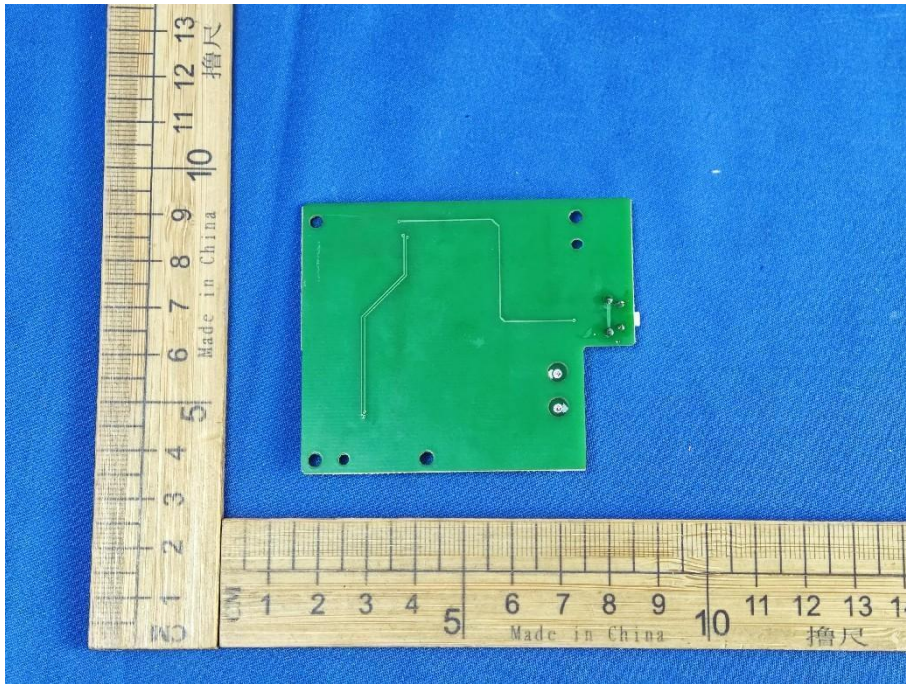

Internal photos

FCC ID: 2AWD8-CREAGLE

125K ANT

433 ANT Receive ant

ANT 1(2.4GWIFI)

ANT2(BT&2.4G&5G)