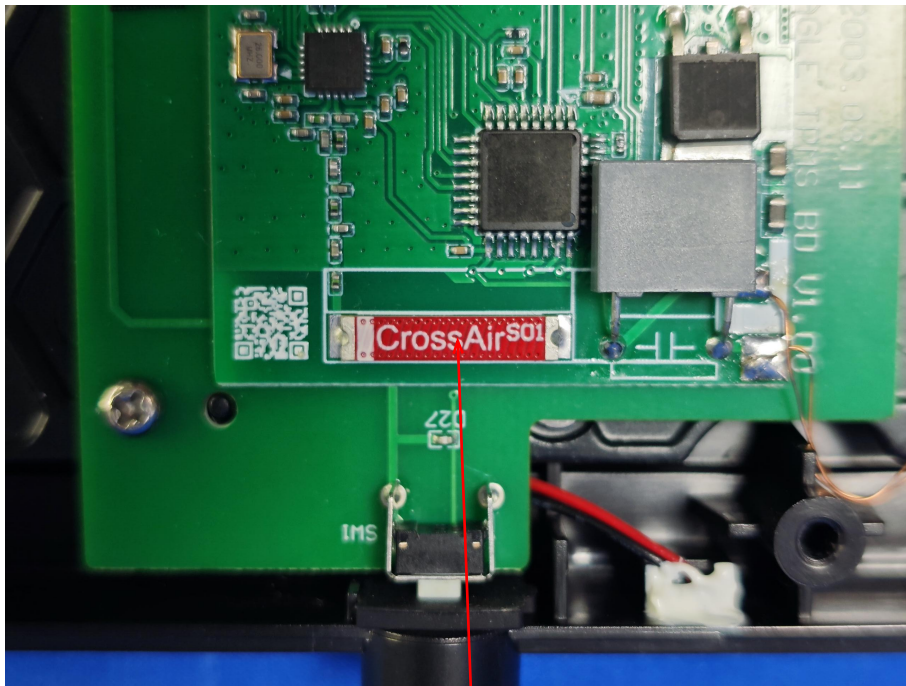

Internal photos

FCC ID: 2AWD8-CREAGLE

125K ANT

433 ANT Receive ant

ANT 1(2.4GWIFI)

ANT2(BT&2.4G&5G)