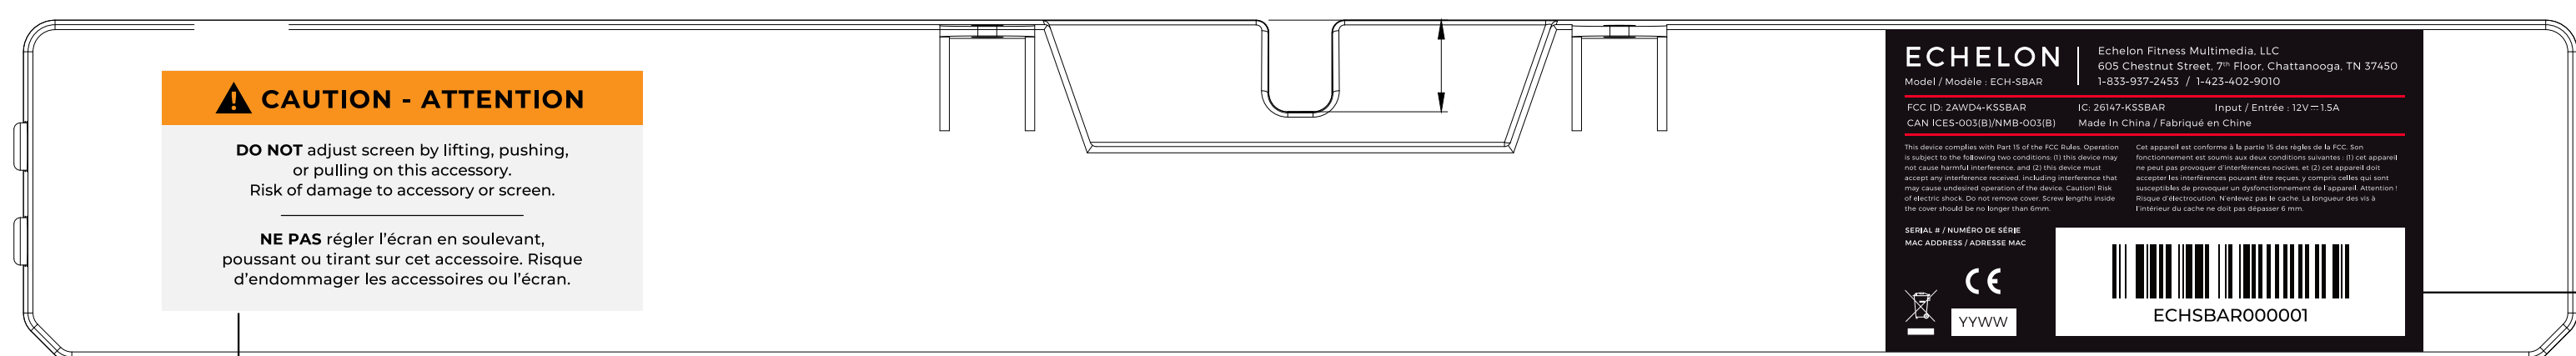

Black color Buttons,
Cool gray 1C color letters

Caution Label

ECHSBAR000001 - ECHSBAR005000