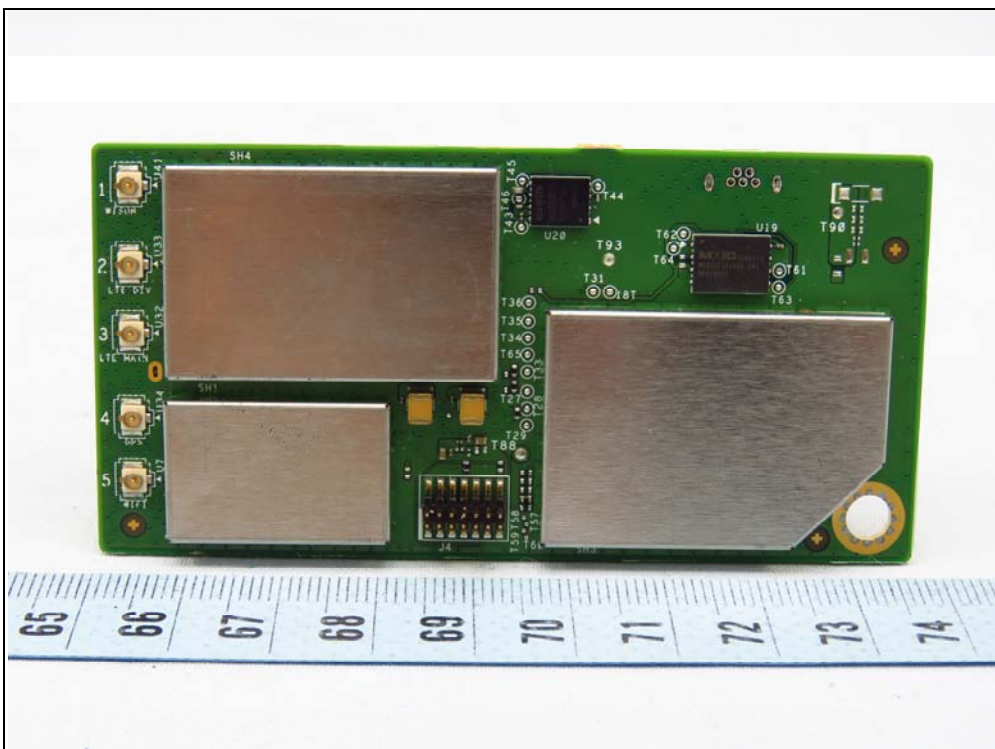

CONSTRUCTION PHOTOS OF EUT

SKU 2

**BUREAU
VERITAS**

WiSun ANT connector