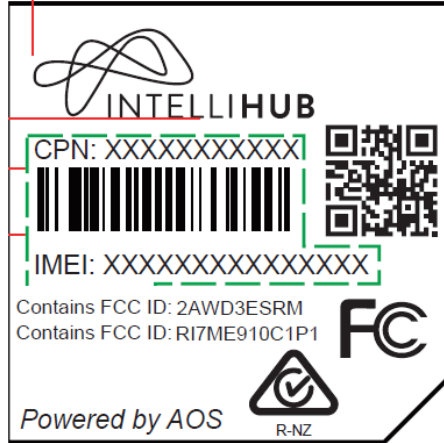

SKU01

SKU02

SKU1 is antenna housing included IoT Module & Electric meter
 So you can find the FCC label on the bottom side